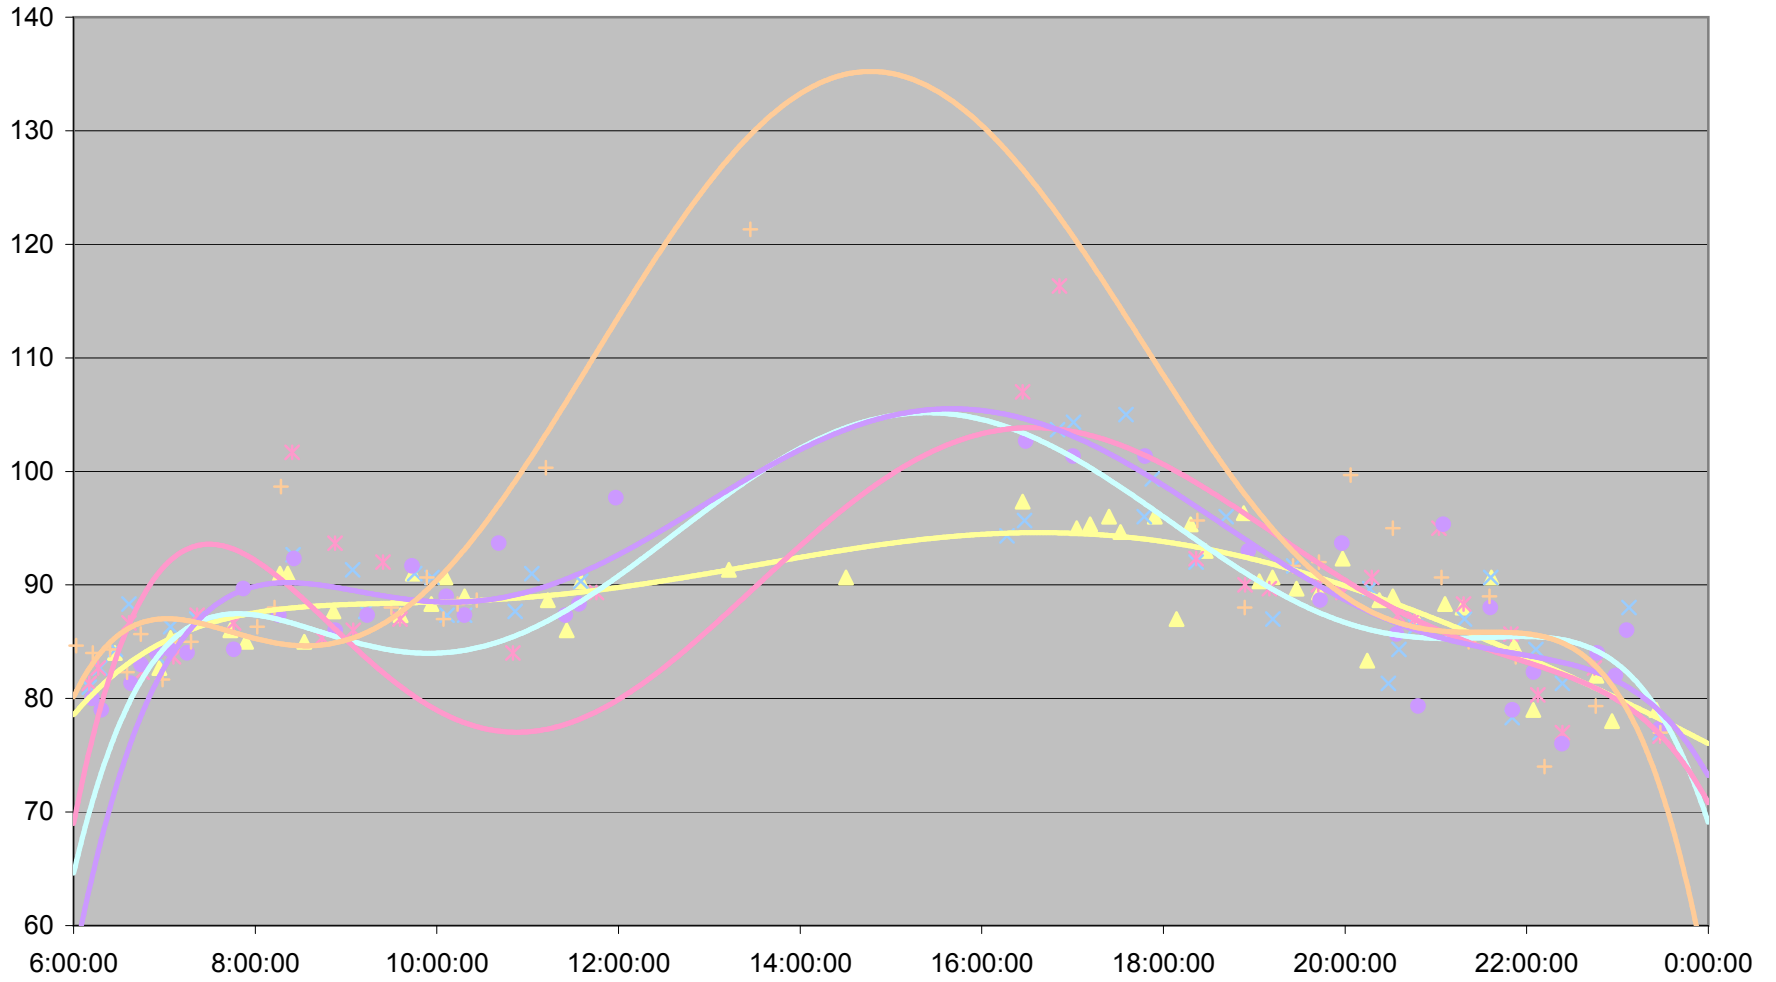

### QUEEN Down from Long Branch Loop to Neville Loop

- ◆ Fri. 1. Dec
- Mon. 4. Dec
- ▲ Tue. 5. Dec
- × Wed. 6. Dec
- \* Thu. 7. Dec
- Fri. 8. Dec
- Poly. (Fri. 1. Dec)
- Poly. (Mon. 4. Dec)
- Poly. (Tue. 5. Dec)
- Poly. (Wed. 6. Dec)
- Poly. (Thu. 7. Dec)
- Poly. (Fri. 8. Dec)

### QUEEN Down from Long Branch Loop to Neville Loop

### QUEEN Down from Long Branch Loop to Neville Loop

◆ Fri.1.Dec	■ Mon.4.Dec	▲ Tue.5.Dec	× Wed.6.Dec	× Thu.7.Dec	● Fri.8.Dec
+ Mon.11.Dec	- Tue.12.Dec	- Wed.13.Dec	◆ Thu.14.Dec	■ Fri.15.Dec	▲ Mon.18.Dec
× Tue.19.Dec	× Wed.20.Dec	● Thu.21.Dec	+ Fri.22.Dec	- Wed.27.Dec	- Thu.28.Dec
◆ Fri.29.Dec	- Sched Trip	- Sched Trip + Layover			