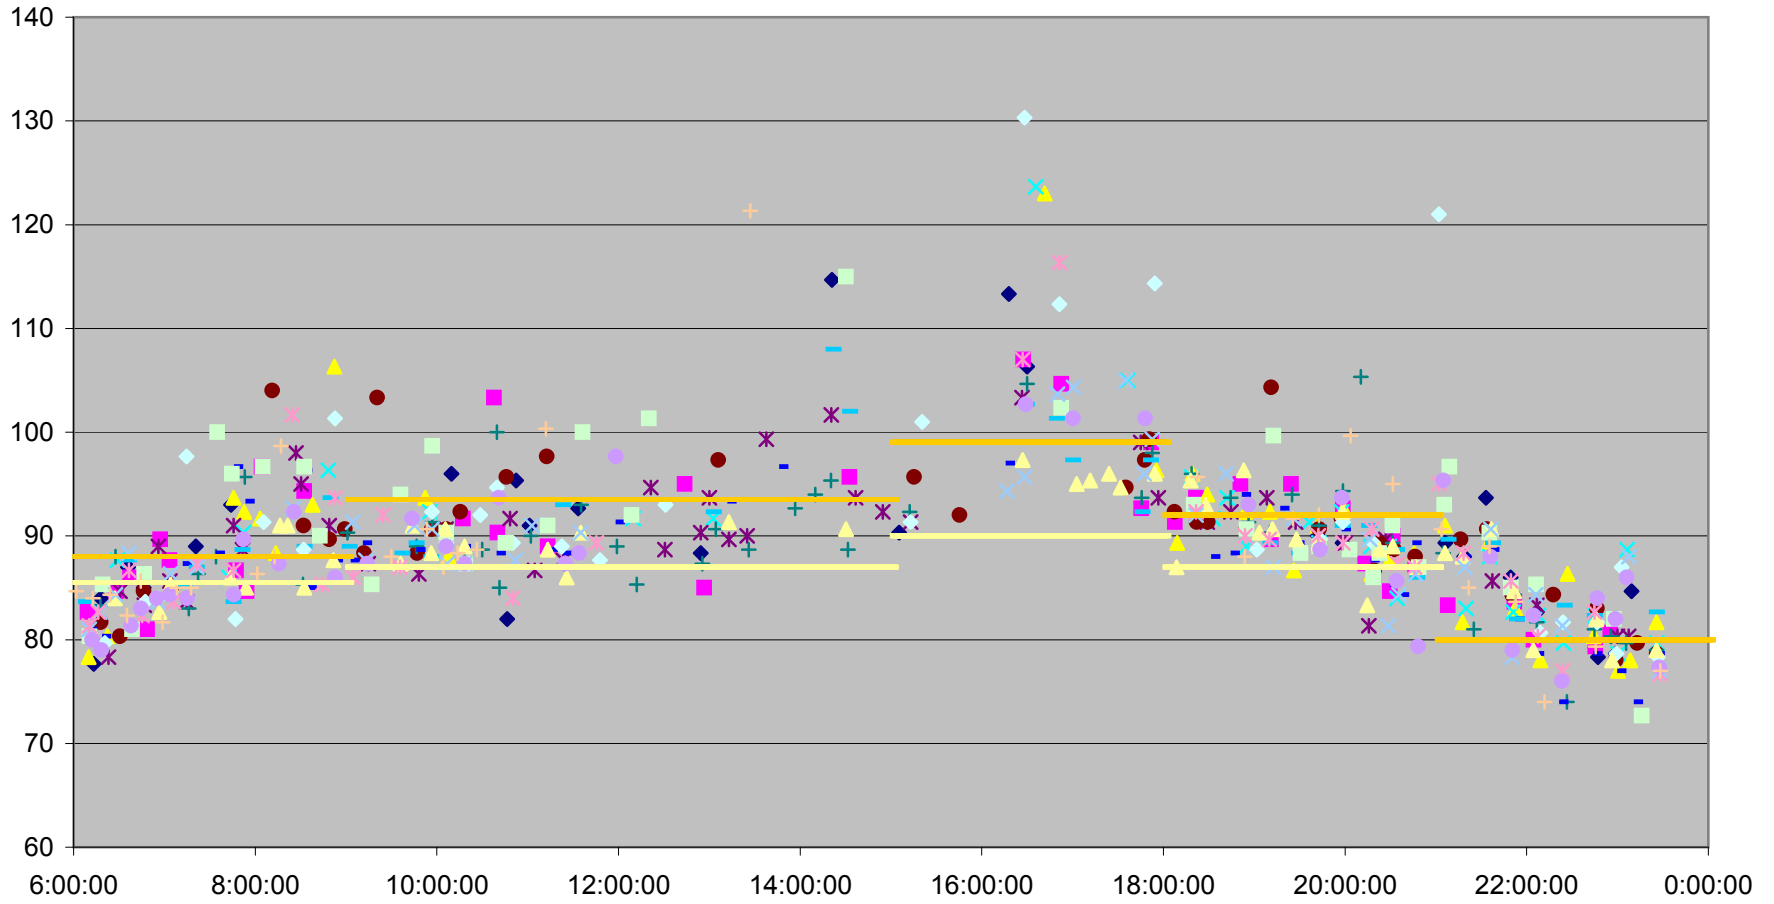

### QUEEN Down from Long Branch Loop to Neville Loop

### QUEEN Down from Long Branch Loop to Neville Loop

Legend: - Wed.27.Dec - Thu.28.Dec - Fri.29.Dec - Poly. (Wed.27.Dec) - Poly. (Thu.28.Dec) - Poly. (Fri.29.Dec)

### QUEEN Down from Long Branch Loop to Neville Loop

◆ Fri.1.Dec	■ Mon.4.Dec	▲ Tue.5.Dec	× Wed.6.Dec	× Thu.7.Dec	● Fri.8.Dec
+ Mon.11.Dec	- Tue.12.Dec	- Wed.13.Dec	◆ Thu.14.Dec	■ Fri.15.Dec	▲ Mon.18.Dec
× Tue.19.Dec	× Wed.20.Dec	● Thu.21.Dec	+ Fri.22.Dec	- Wed.27.Dec	- Thu.28.Dec
◆ Fri.29.Dec	- Sched Trip	- Sched Trip + Layover			