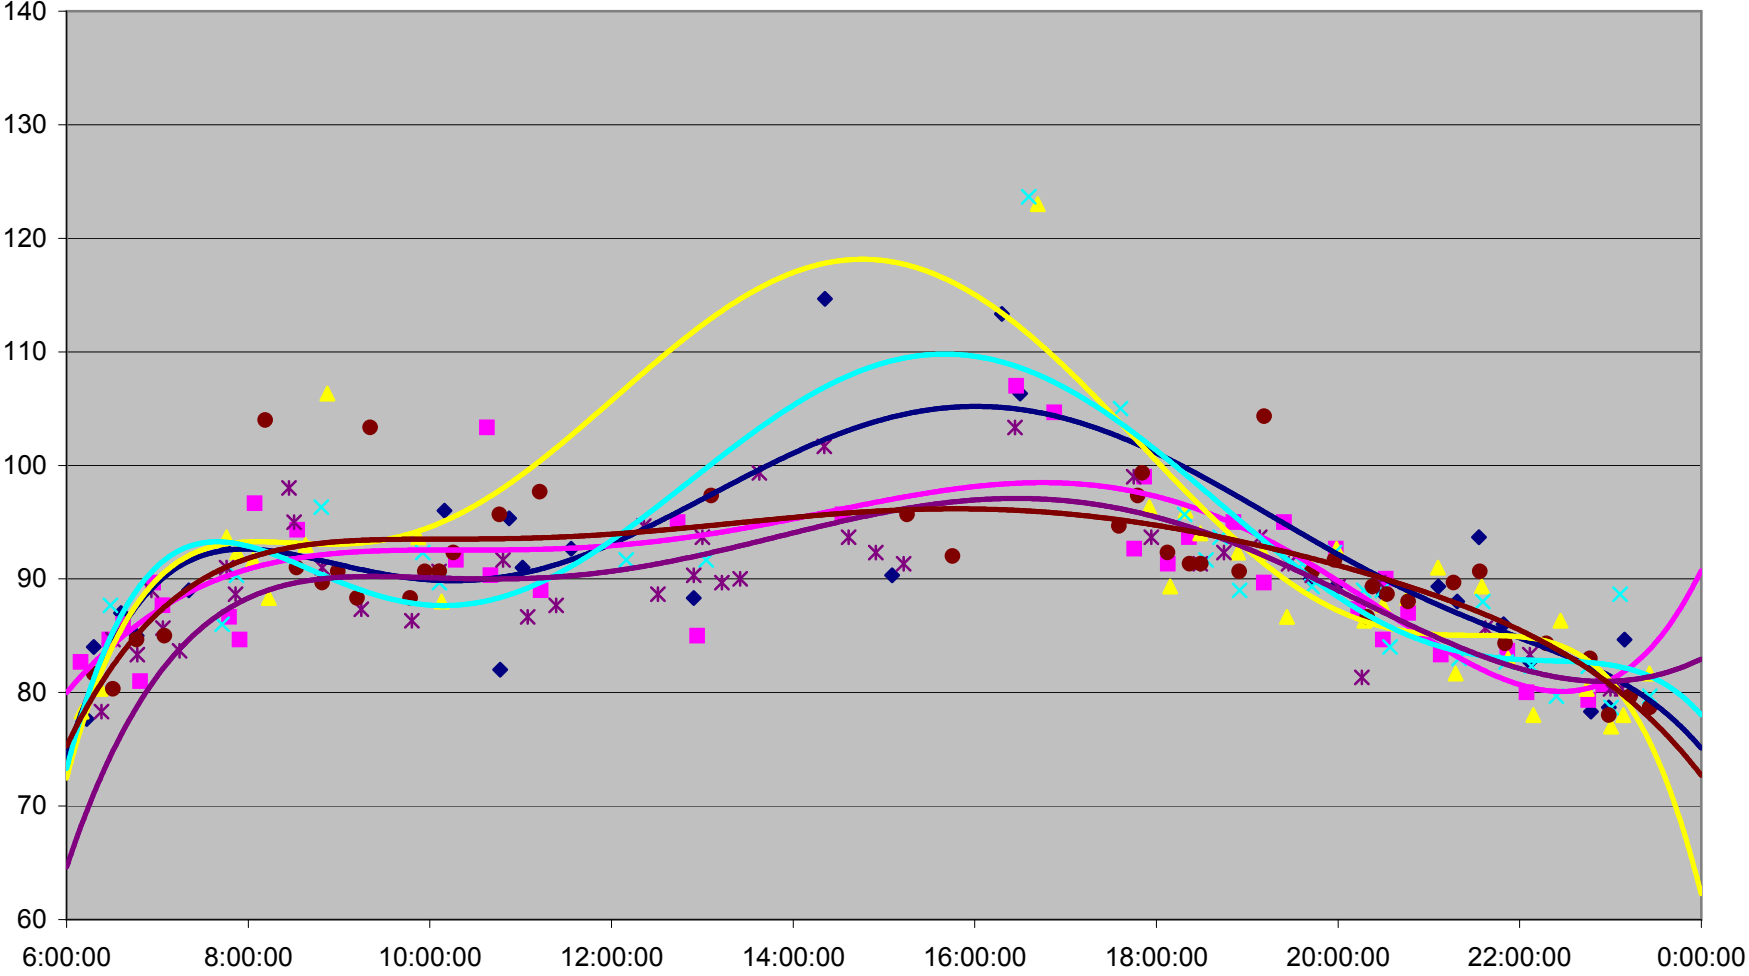

### QUEEN Down from Long Branch Loop to Neville Loop

- ◆ Fri. 1. Dec
- Mon. 4. Dec
- ▲ Tue. 5. Dec
- × Wed. 6. Dec
- \* Thu. 7. Dec
- Fri. 8. Dec
- Poly. (Fri. 1. Dec)
- Poly. (Mon. 4. Dec)
- Poly. (Tue. 5. Dec)
- Poly. (Wed. 6. Dec)
- Poly. (Thu. 7. Dec)
- Poly. (Fri. 8. Dec)

### QUEEN Down from Long Branch Loop to Neville Loop

### QUEEN Down from Long Branch Loop to Neville Loop

Legend: - Wed.27.Dec - Thu.28.Dec - Fri.29.Dec - Poly. (Wed.27.Dec) - Poly. (Thu.28.Dec) - Poly. (Fri.29.Dec)

### QUEEN Down from Long Branch Loop to Neville Loop

◆ Fri.1.Dec	■ Mon.4.Dec	▲ Tue.5.Dec	× Wed.6.Dec	× Thu.7.Dec	● Fri.8.Dec
+ Mon.11.Dec	- Tue.12.Dec	- Wed.13.Dec	◆ Thu.14.Dec	■ Fri.15.Dec	▲ Mon.18.Dec
× Tue.19.Dec	× Wed.20.Dec	● Thu.21.Dec	+ Fri.22.Dec	- Wed.27.Dec	- Thu.28.Dec
◆ Fri.29.Dec	- Sched Trip	- Sched Trip + Layover			