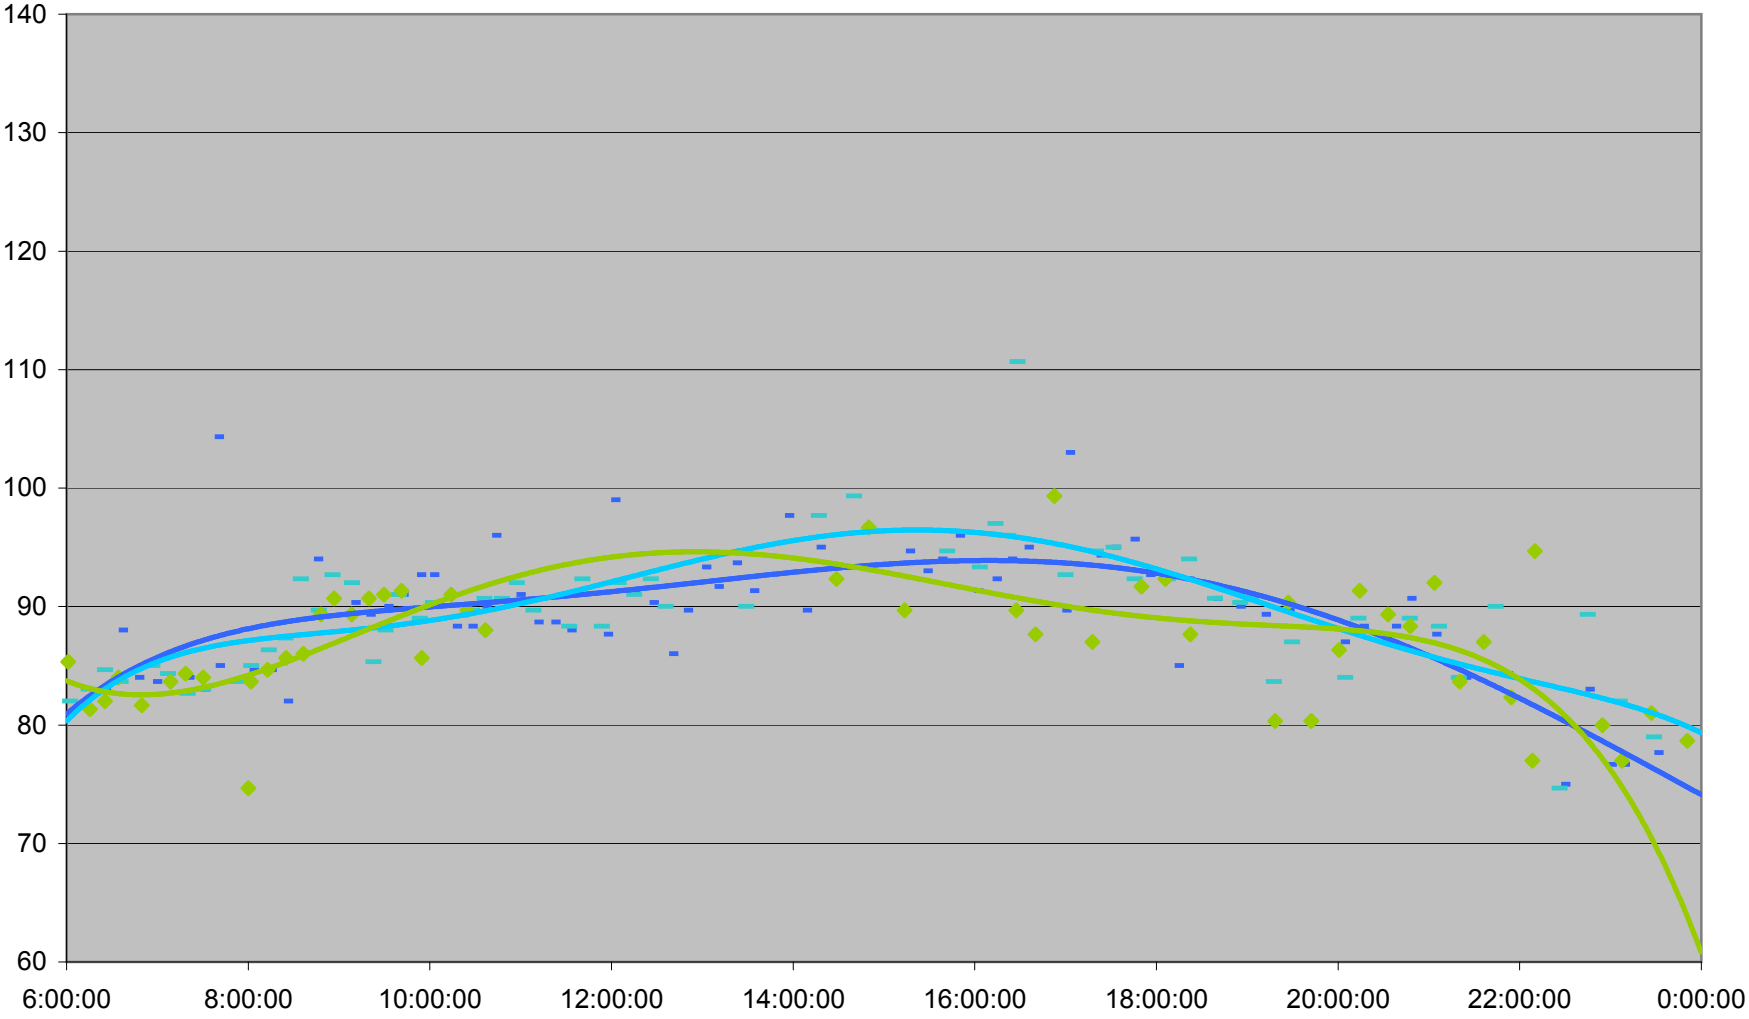

### QUEEN Down from Long Branch Loop to Neville Loop

- ◆ Fri. 1. Dec
- Mon. 4. Dec
- ▲ Tue. 5. Dec
- × Wed. 6. Dec
- \* Thu. 7. Dec
- Fri. 8. Dec
- Poly. (Fri. 1. Dec)
- Poly. (Mon. 4. Dec)
- Poly. (Tue. 5. Dec)
- Poly. (Wed. 6. Dec)
- Poly. (Thu. 7. Dec)
- Poly. (Fri. 8. Dec)

### QUEEN Down from Long Branch Loop to Neville Loop

### QUEEN Down from Long Branch Loop to Neville Loop

Legend: - Wed.27.Dec - Thu.28.Dec - Fri.29.Dec - Poly. (Wed.27.Dec) - Poly. (Thu.28.Dec) - Poly. (Fri.29.Dec)