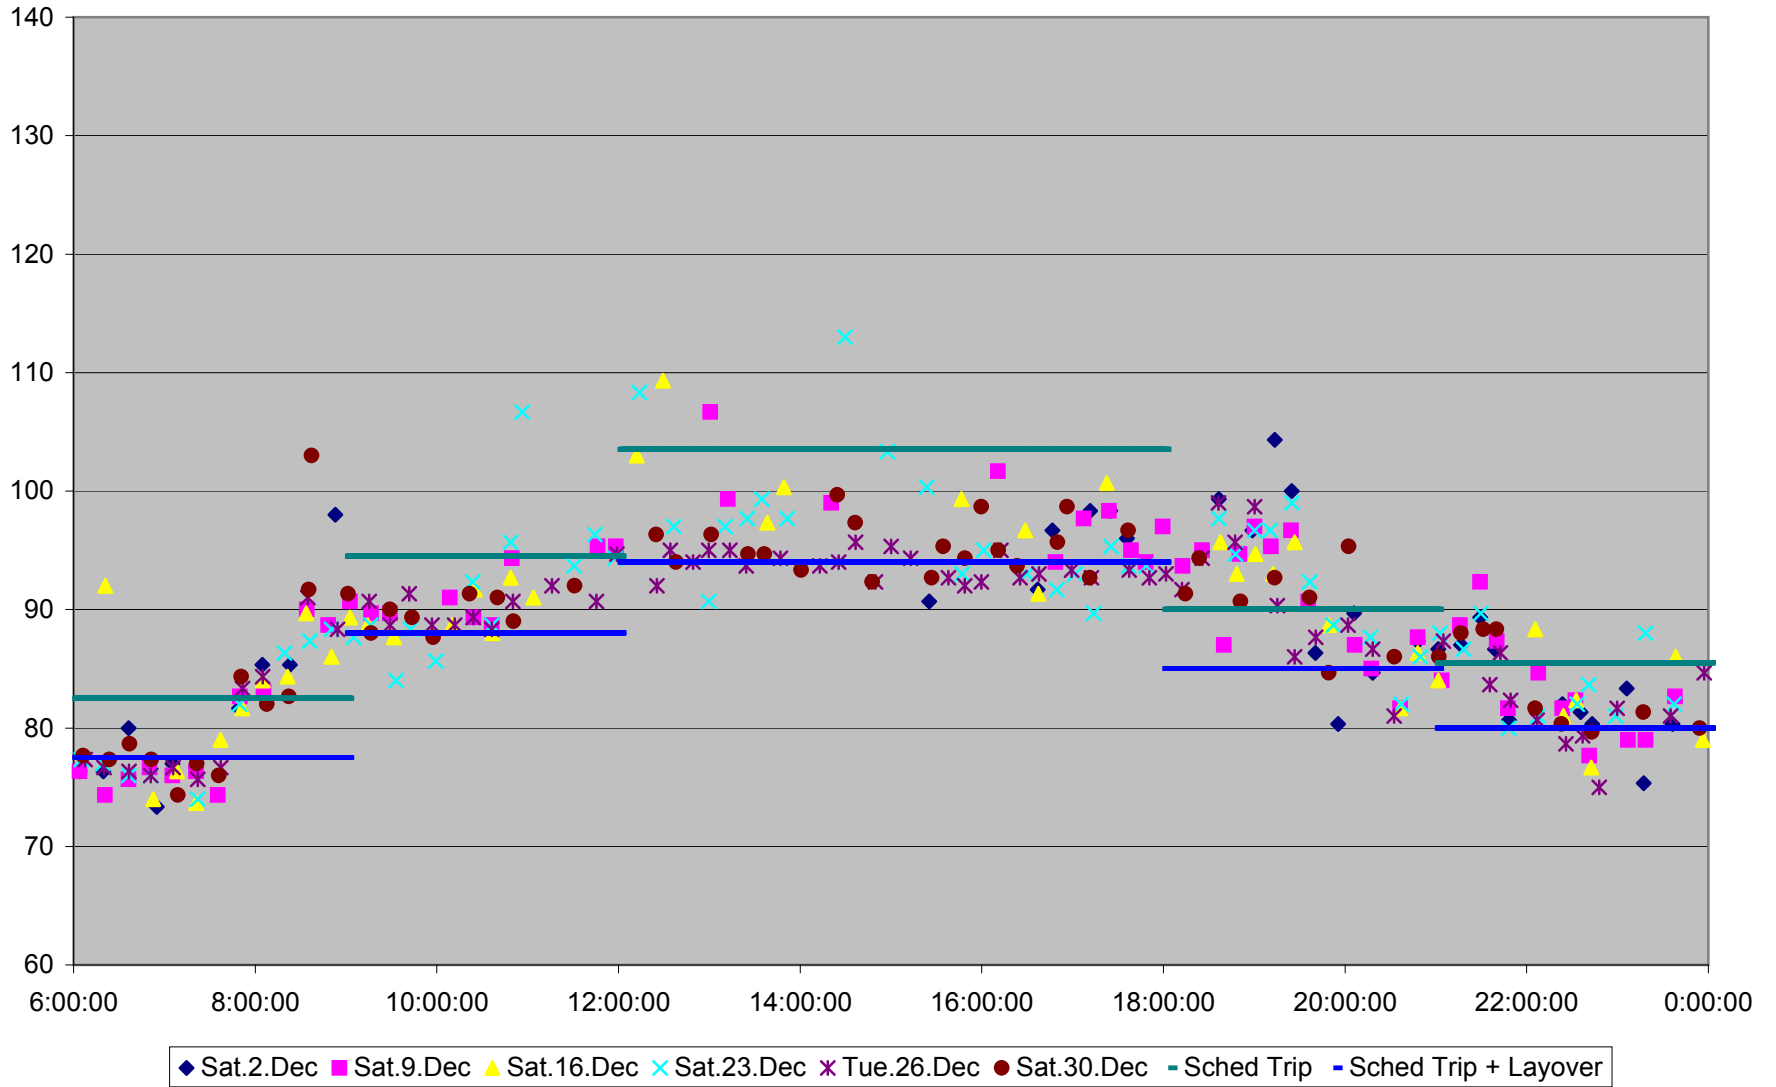

### QUEEN Down from Long Branch Loop to Neville Loop

Legend: - Wed.27.Dec - Thu.28.Dec - Fri.29.Dec - Poly. (Wed.27.Dec) - Poly. (Thu.28.Dec) - Poly. (Fri.29.Dec)

### QUEEN Down from Long Branch Loop to Neville Loop

◆ Fri.1.Dec	■ Mon.4.Dec	▲ Tue.5.Dec	× Wed.6.Dec	× Thu.7.Dec	● Fri.8.Dec
+ Mon.11.Dec	- Tue.12.Dec	- Wed.13.Dec	◆ Thu.14.Dec	■ Fri.15.Dec	▲ Mon.18.Dec
× Tue.19.Dec	× Wed.20.Dec	● Thu.21.Dec	+ Fri.22.Dec	- Wed.27.Dec	- Thu.28.Dec
◆ Fri.29.Dec	- Sched Trip	- Sched Trip + Layover			

# QUEEN Down from Long Branch Loop to Neville Loop