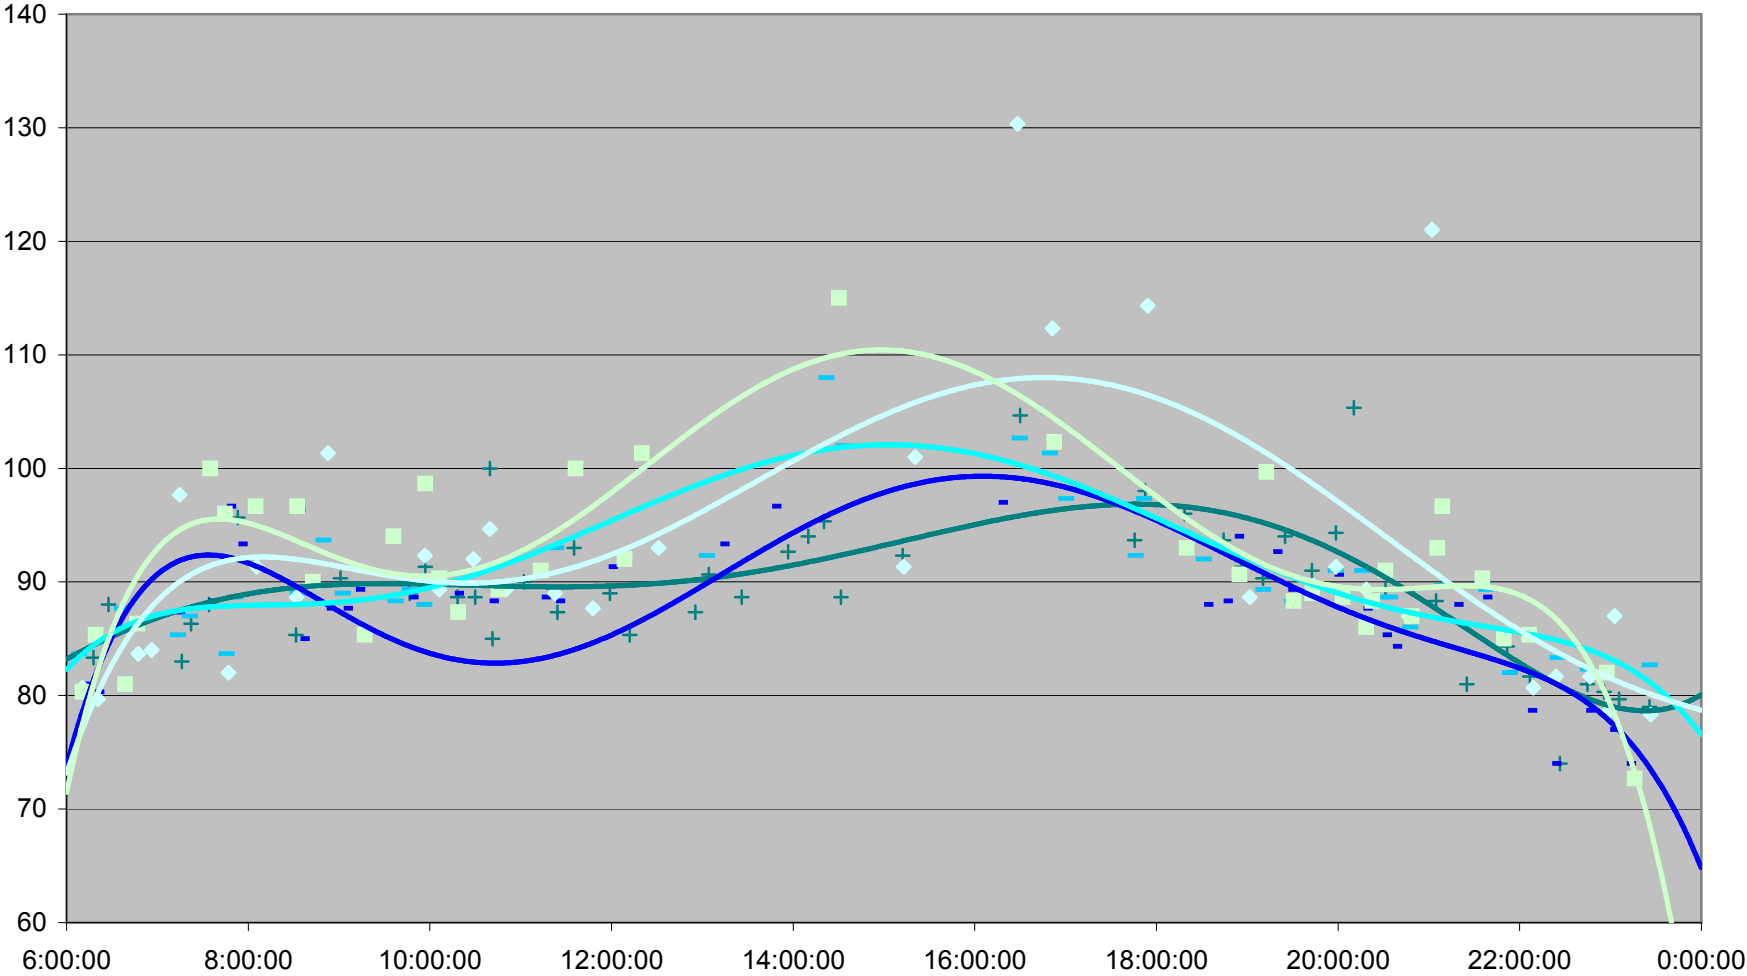

### QUEEN Down from Long Branch Loop to Neville Loop

- ◆ Fri. 1. Dec
- Mon. 4. Dec
- ▲ Tue. 5. Dec
- × Wed. 6. Dec
- \* Thu. 7. Dec
- Fri. 8. Dec
- Poly. (Fri. 1. Dec)
- Poly. (Mon. 4. Dec)
- Poly. (Tue. 5. Dec)
- Poly. (Wed. 6. Dec)
- Poly. (Thu. 7. Dec)
- Poly. (Fri. 8. Dec)

### QUEEN Down from Long Branch Loop to Neville Loop

### QUEEN Down from Long Branch Loop to Neville Loop

Legend: - Wed.27.Dec - Thu.28.Dec - Fri.29.Dec - Poly. (Wed.27.Dec) - Poly. (Thu.28.Dec) - Poly. (Fri.29.Dec)