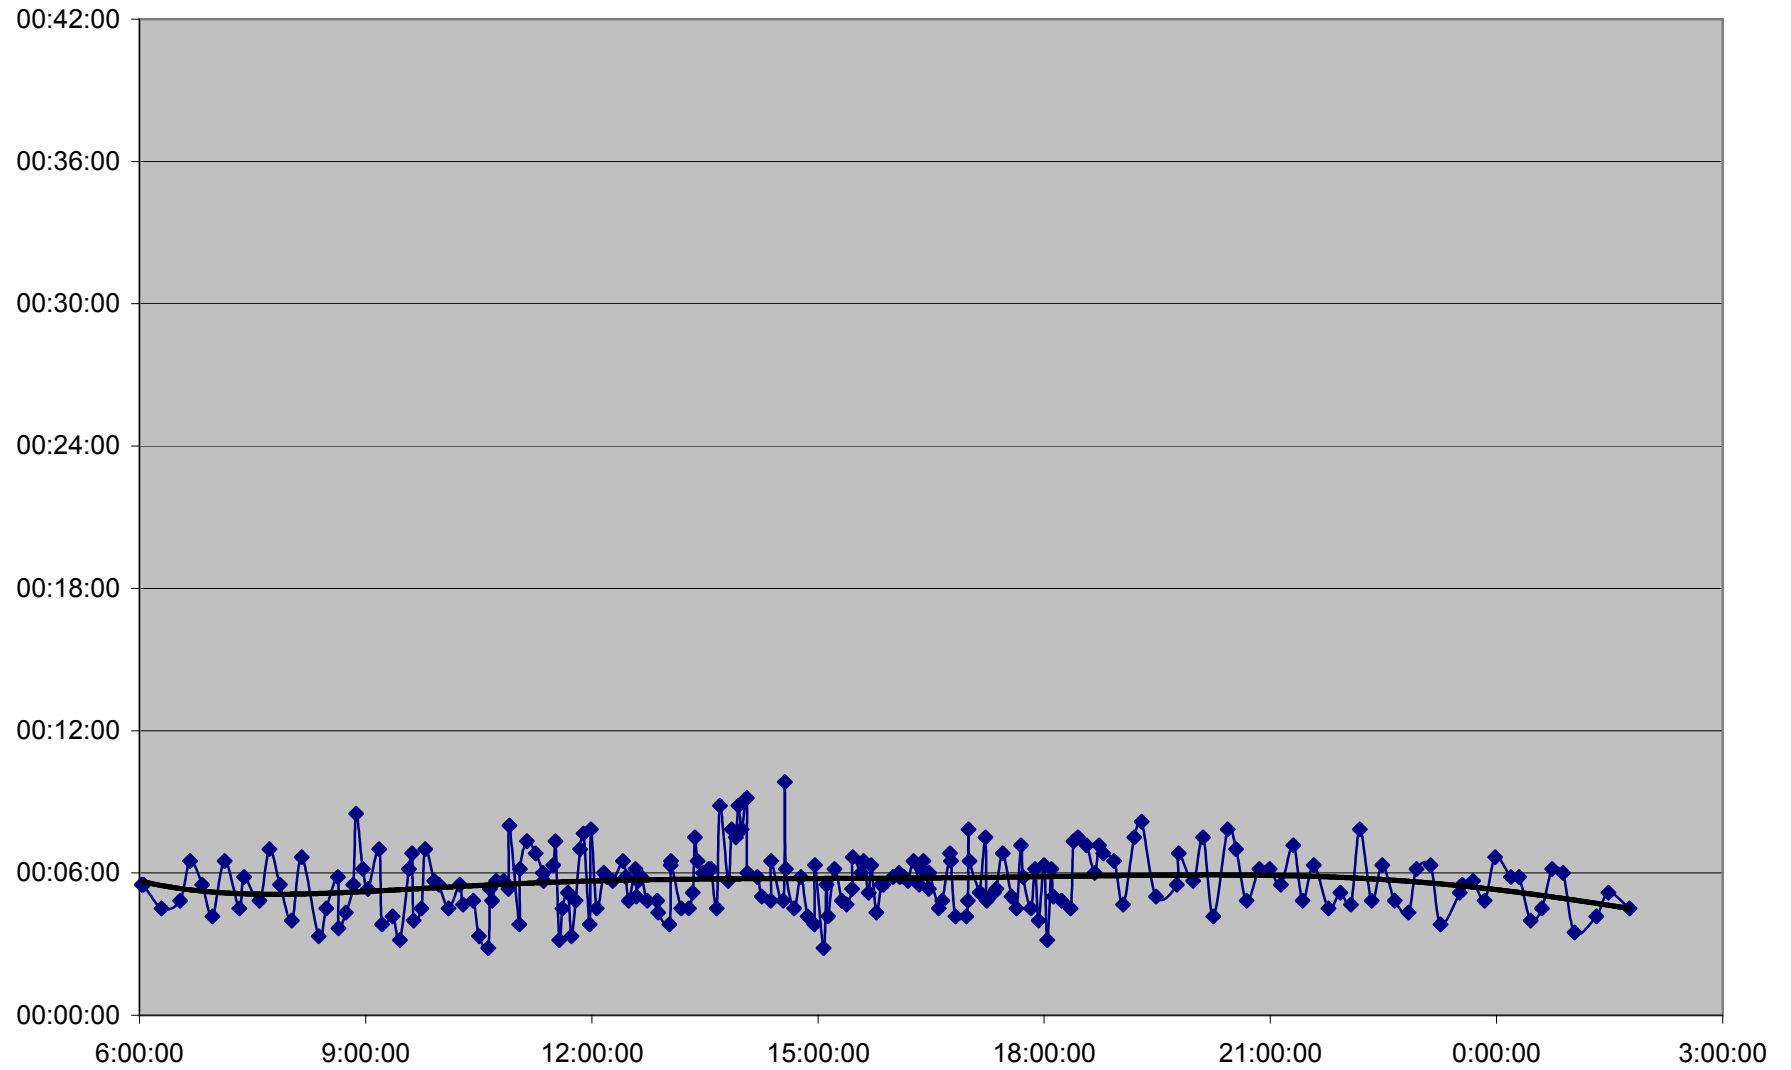

**DUFFERIN Down Monday 25 Dec 2006 from Wilson Station to Wilson Ave.**

**DUFFERIN Down Monday 25 Dec 2006 from Wilson Ave. to South of Lawrence Ave.**

**DUFFERIN Down Monday 25 Dec 2006 from South of Lawrence Ave. to Eglinton Ave.**

**DUFFERIN Down Monday 25 Dec 2006 from Eglinton Ave. to Dupont St.**

**DUFFERIN Down Monday 25 Dec 2006 from Dupont St. to Dundas St.**

### DUFFERIN Down Monday 25 Dec 2006 from Dundas St. to King St.

# DUFFERIN Down Monday 25 Dec 2006 from King St. to Dufferin Loop