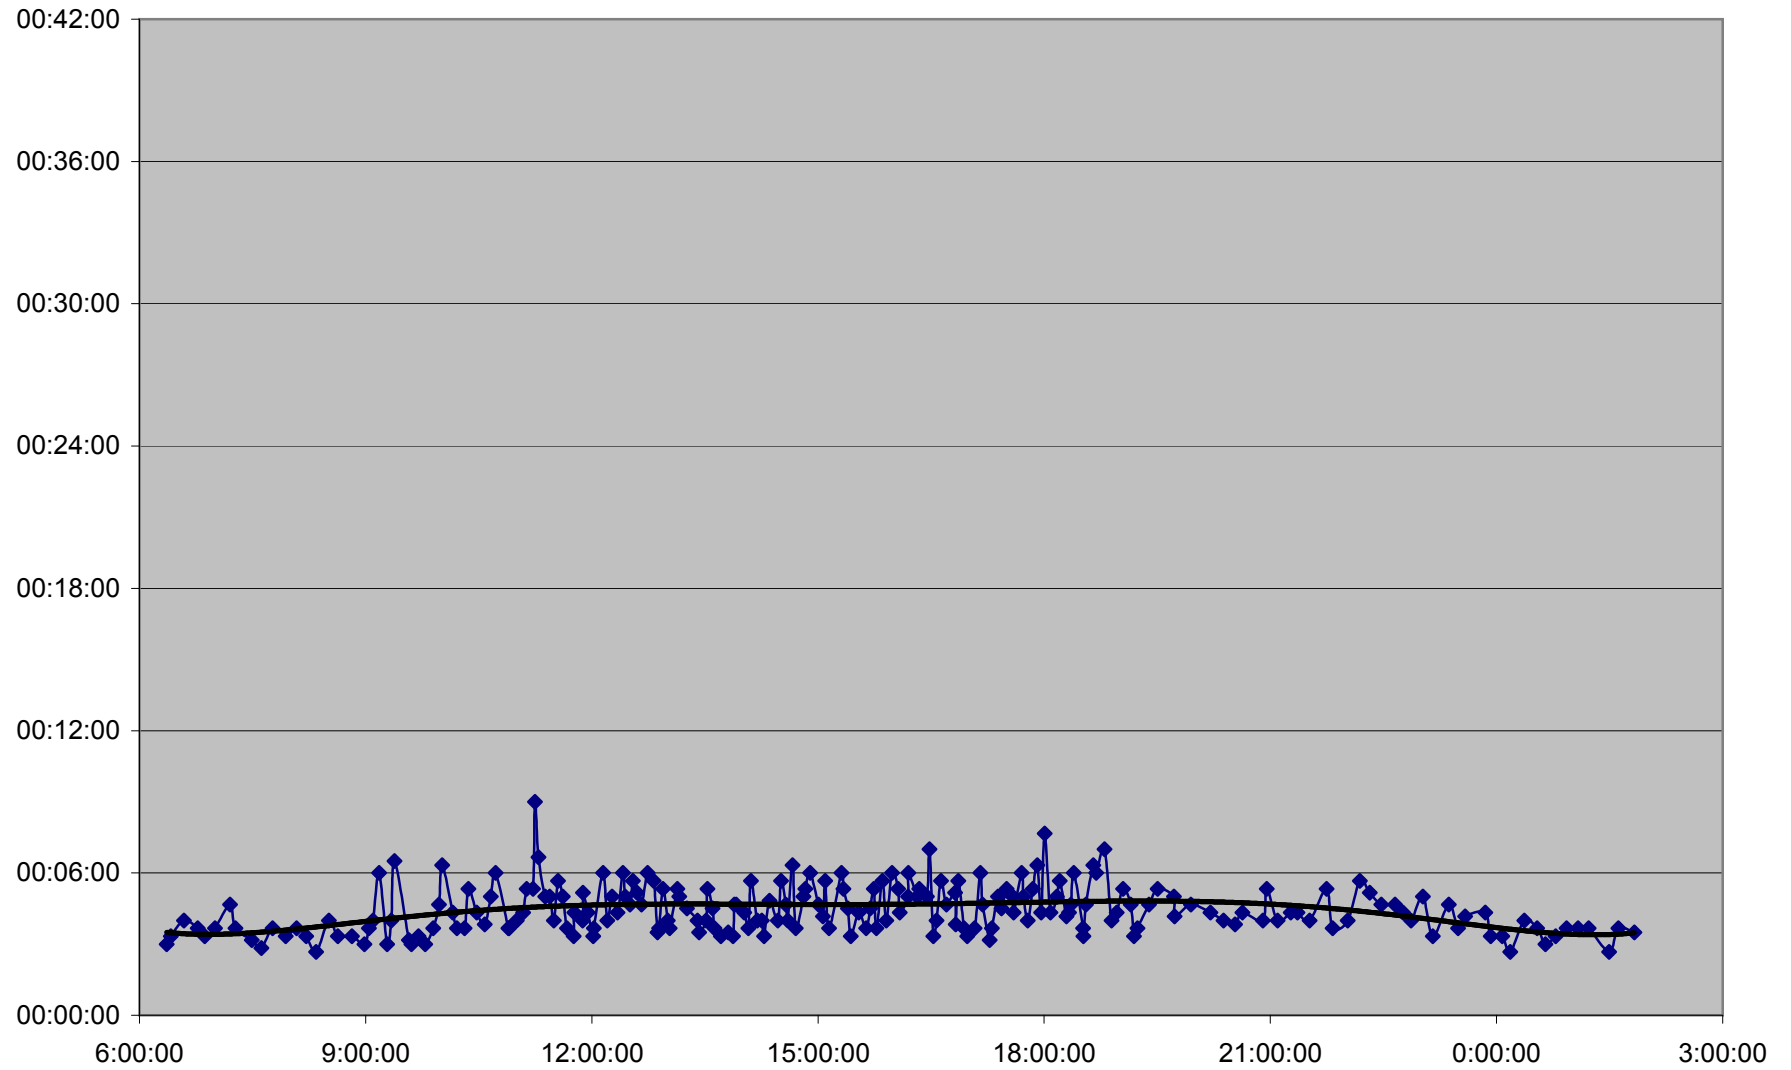

**DUFFERIN Down Monday 25 Dec 2006 from Wilson Station to Wilson Ave.**

**DUFFERIN Down Monday 25 Dec 2006 from Wilson Ave. to South of Lawrence Ave.**

**DUFFERIN Down Monday 25 Dec 2006 from South of Lawrence Ave. to Eglinton Ave.**

**DUFFERIN Down Monday 25 Dec 2006 from Eglinton Ave. to Dupont St.**

**DUFFERIN Down Monday 25 Dec 2006 from Dupont St. to Dundas St.**

### DUFFERIN Down Monday 25 Dec 2006 from Dundas St. to King St.

# DUFFERIN Down Monday 25 Dec 2006 from King St. to Dufferin Loop