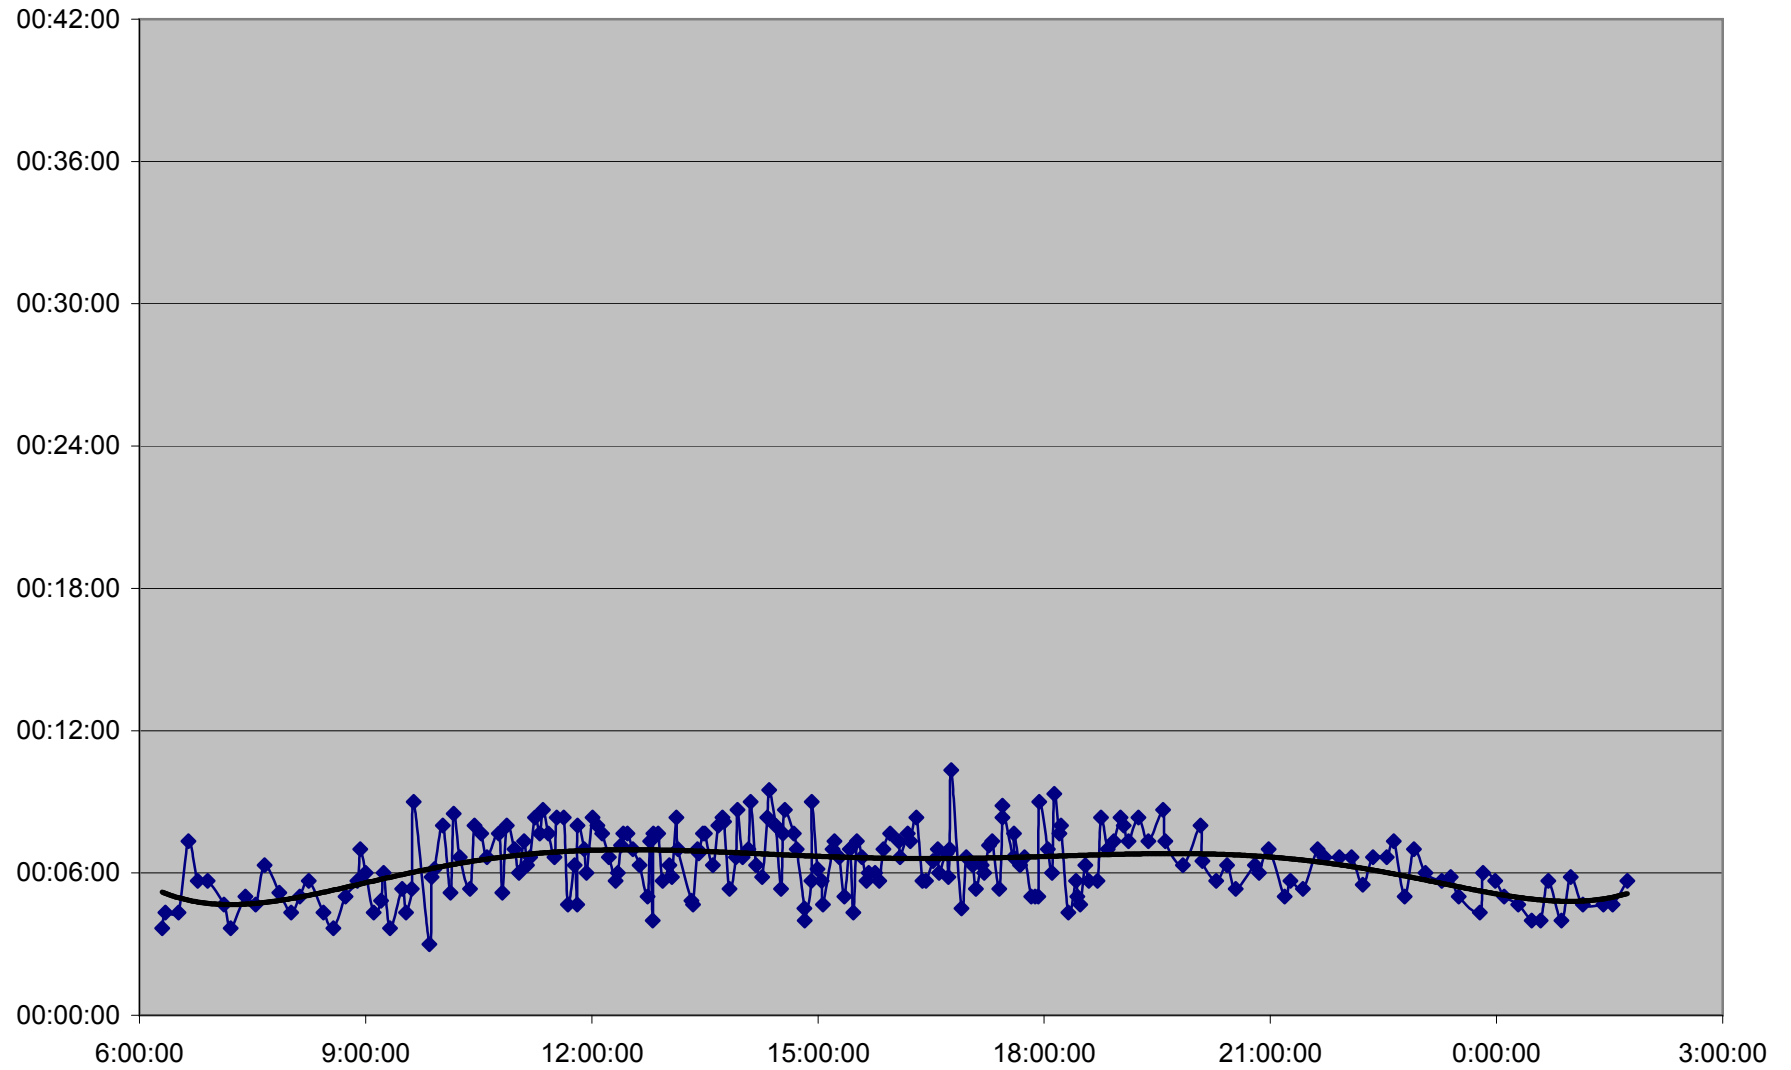

**DUFFERIN Down Monday 25 Dec 2006 from Wilson Station to Wilson Ave.**

**DUFFERIN Down Monday 25 Dec 2006 from Wilson Ave. to South of Lawrence Ave.**

**DUFFERIN Down Monday 25 Dec 2006 from South of Lawrence Ave. to Eglinton Ave.**

**DUFFERIN Down Monday 25 Dec 2006 from Eglinton Ave. to Dupont St.**

**DUFFERIN Down Monday 25 Dec 2006 from Dupont St. to Dundas St.**

### DUFFERIN Down Monday 25 Dec 2006 from Dundas St. to King St.

# DUFFERIN Down Monday 25 Dec 2006 from King St. to Dufferin Loop