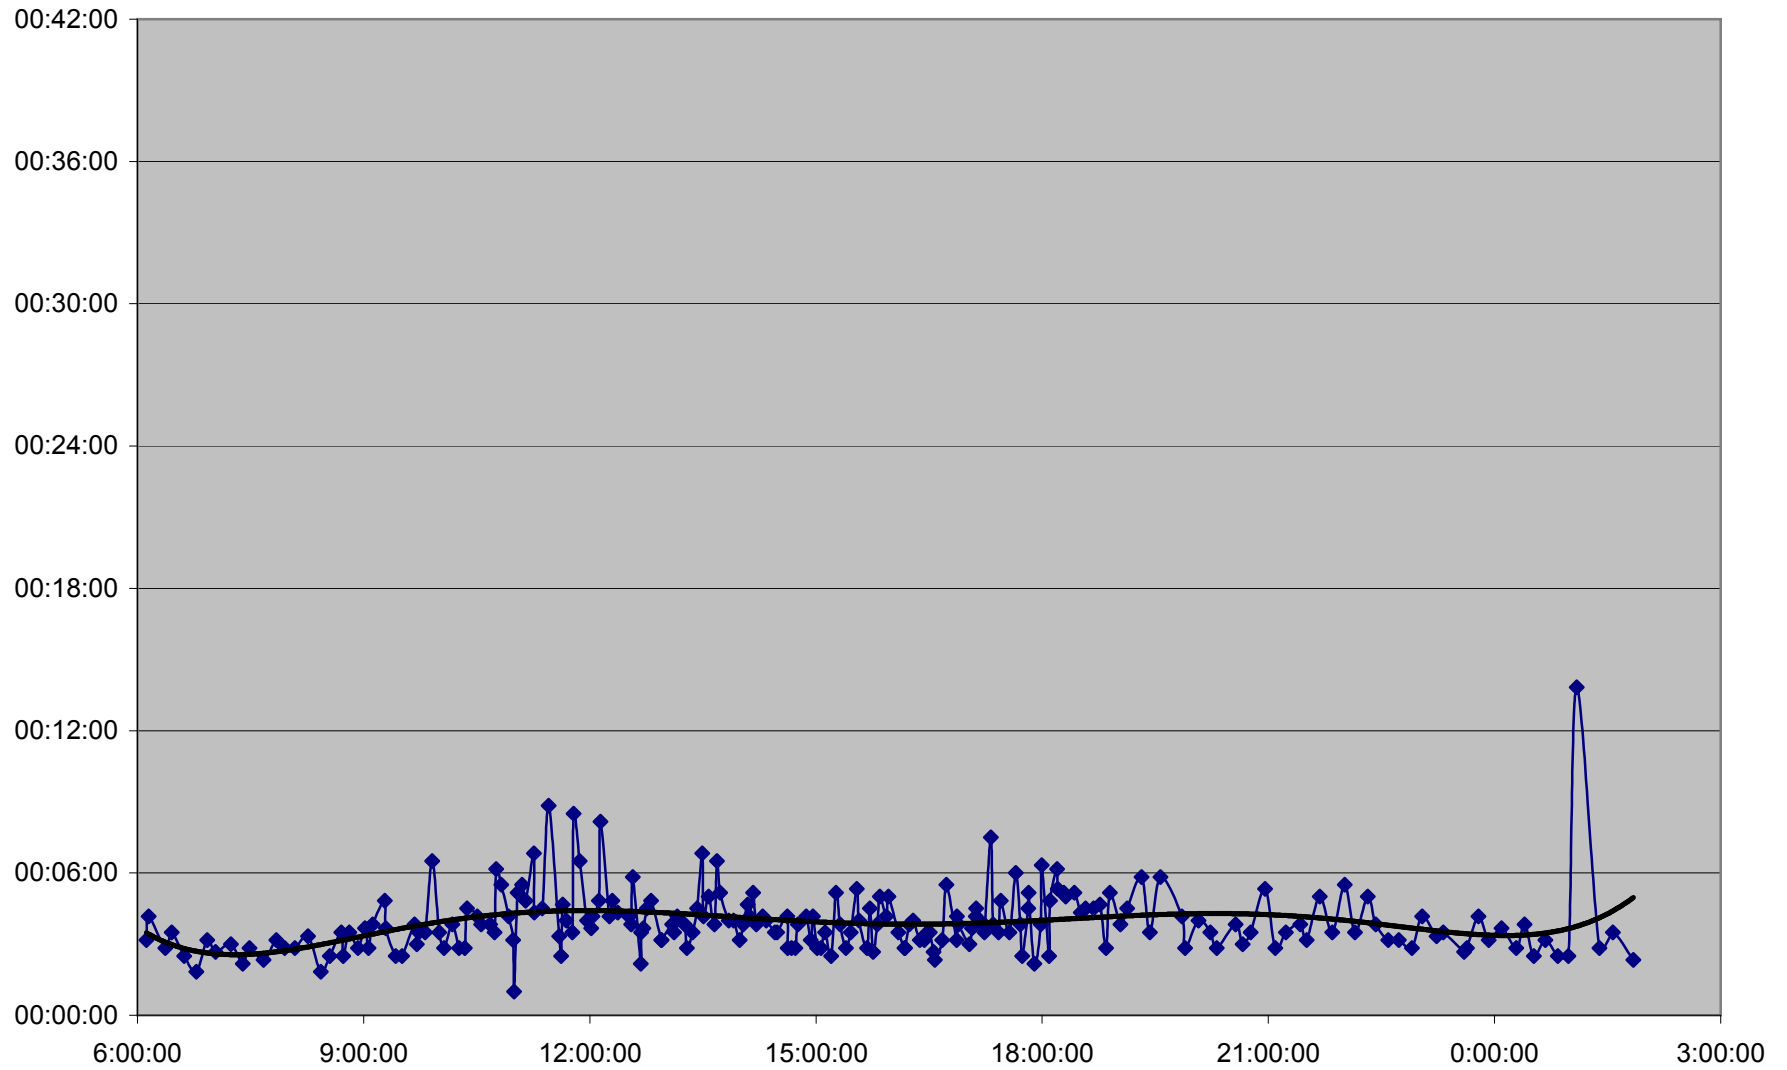

**DUFFERIN Down Monday 25 Dec 2006 from Wilson Station to Wilson Ave.**

**DUFFERIN Down Monday 25 Dec 2006 from Wilson Ave. to South of Lawrence Ave.**

**DUFFERIN Down Monday 25 Dec 2006 from South of Lawrence Ave. to Eglinton Ave.**

**DUFFERIN Down Monday 25 Dec 2006 from Eglinton Ave. to Dupont St.**

**DUFFERIN Down Monday 25 Dec 2006 from Dupont St. to Dundas St.**

### DUFFERIN Down Monday 25 Dec 2006 from Dundas St. to King St.

# DUFFERIN Down Monday 25 Dec 2006 from King St. to Dufferin Loop