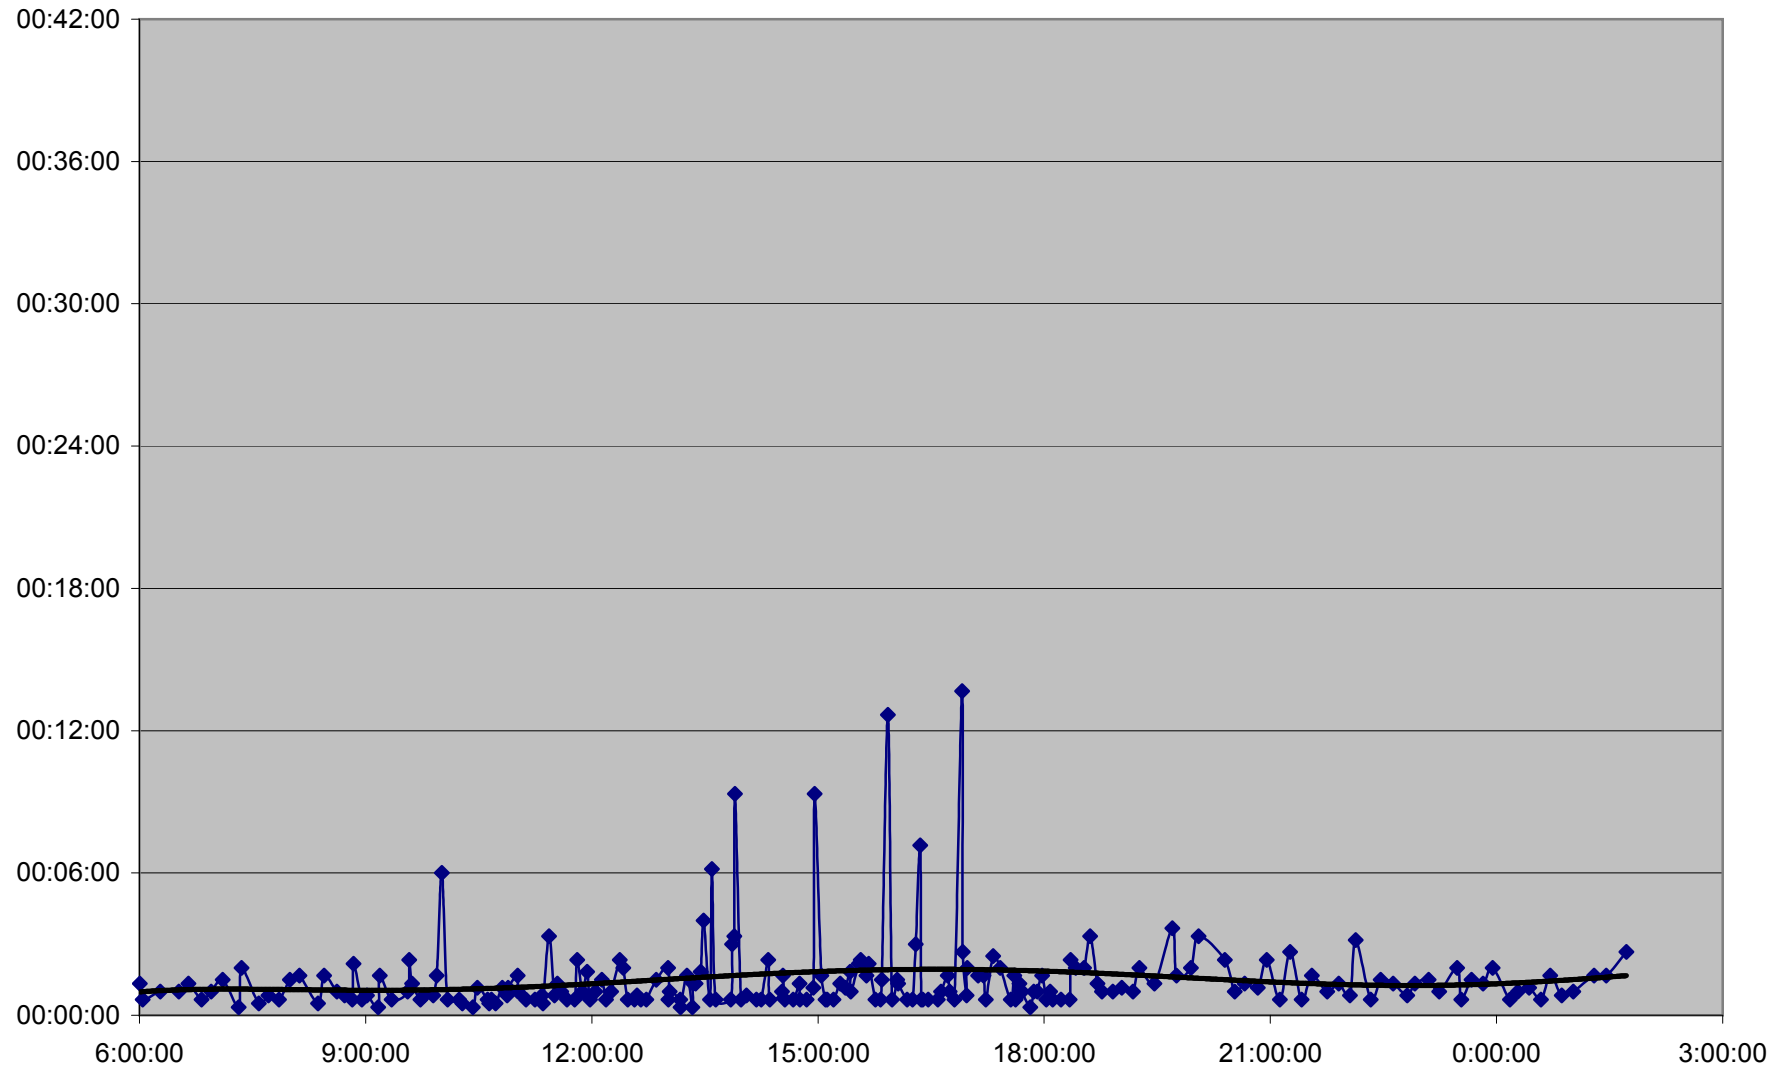

**DUFFERIN Down Monday 25 Dec 2006 from Wilson Station to Wilson Ave.**

**DUFFERIN Down Monday 25 Dec 2006 from Wilson Ave. to South of Lawrence Ave.**

**DUFFERIN Down Monday 25 Dec 2006 from South of Lawrence Ave. to Eglinton Ave.**

**DUFFERIN Down Monday 25 Dec 2006 from Eglinton Ave. to Dupont St.**

**DUFFERIN Down Monday 25 Dec 2006 from Dupont St. to Dundas St.**

### DUFFERIN Down Monday 25 Dec 2006 from Dundas St. to King St.

# DUFFERIN Down Monday 25 Dec 2006 from King St. to Dufferin Loop