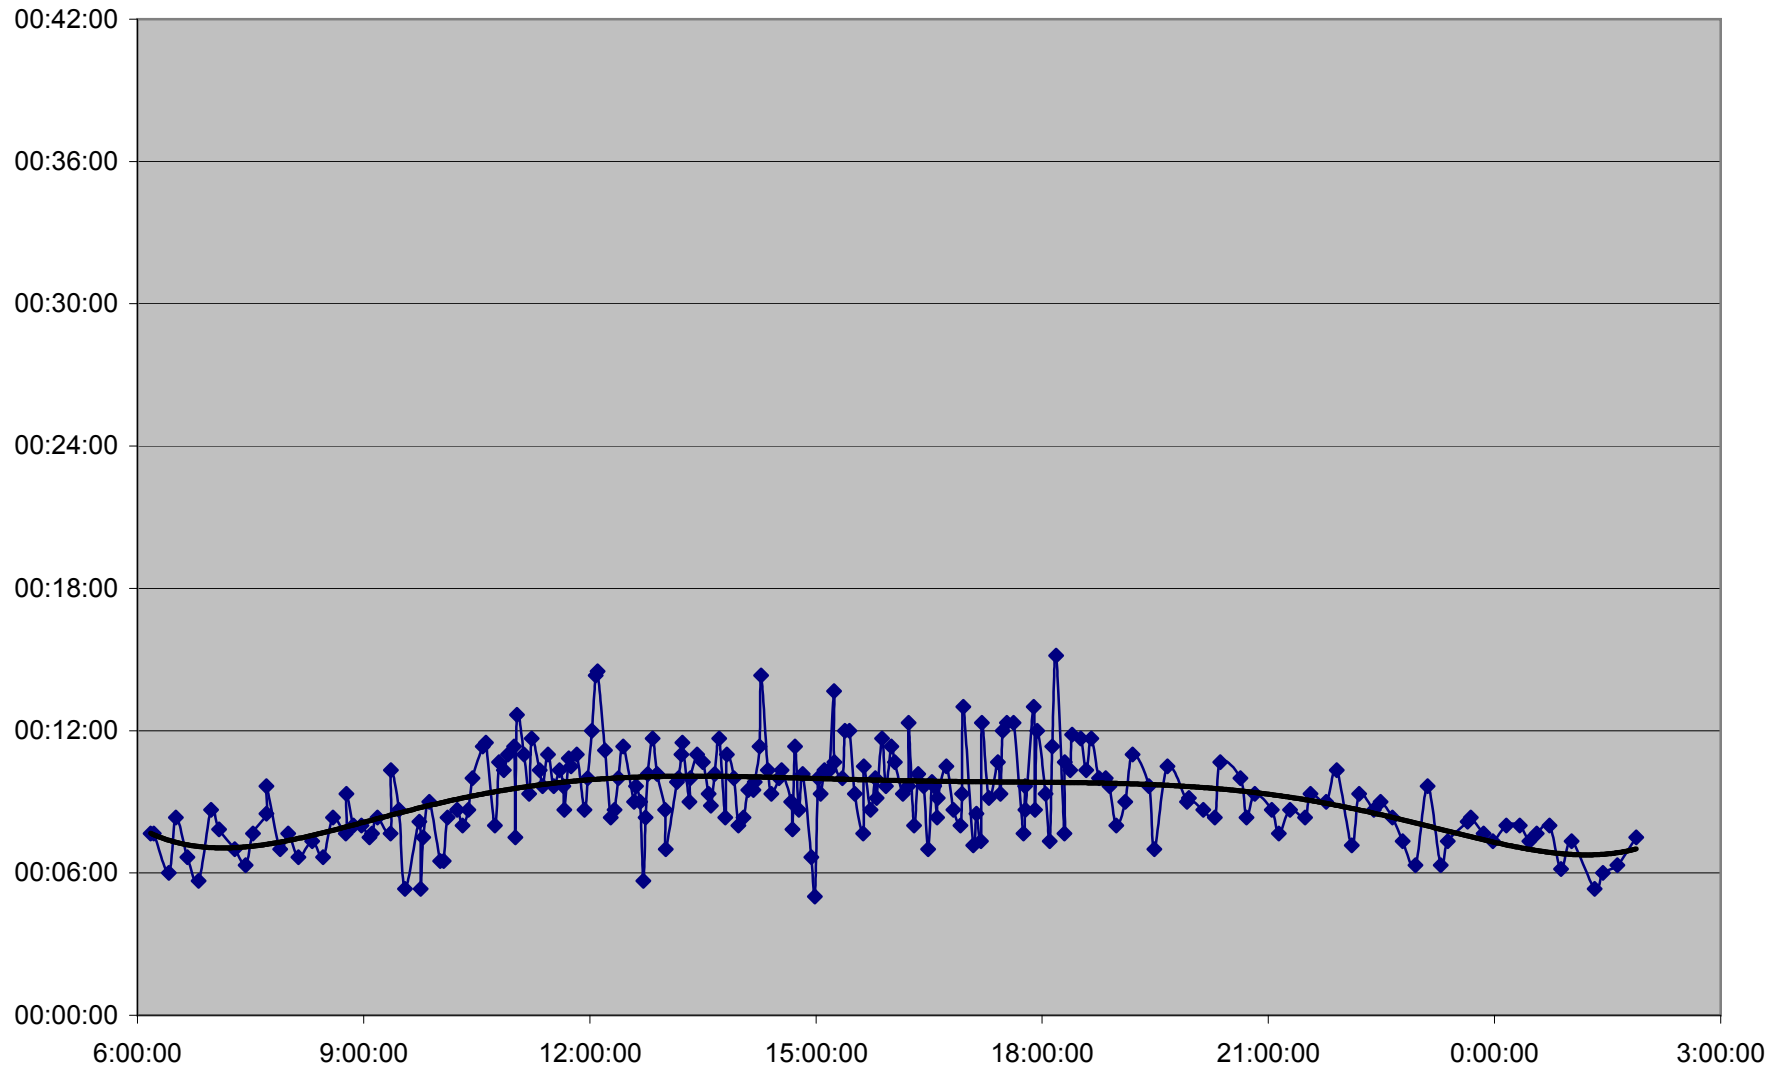

**DUFFERIN Down Monday 25 Dec 2006 from Wilson Station to Wilson Ave.**

**DUFFERIN Down Monday 25 Dec 2006 from Wilson Ave. to South of Lawrence Ave.**

**DUFFERIN Down Monday 25 Dec 2006 from South of Lawrence Ave. to Eglinton Ave.**

**DUFFERIN Down Monday 25 Dec 2006 from Eglinton Ave. to Dupont St.**

**DUFFERIN Down Monday 25 Dec 2006 from Dupont St. to Dundas St.**

### DUFFERIN Down Monday 25 Dec 2006 from Dundas St. to King St.

# DUFFERIN Down Monday 25 Dec 2006 from King St. to Dufferin Loop