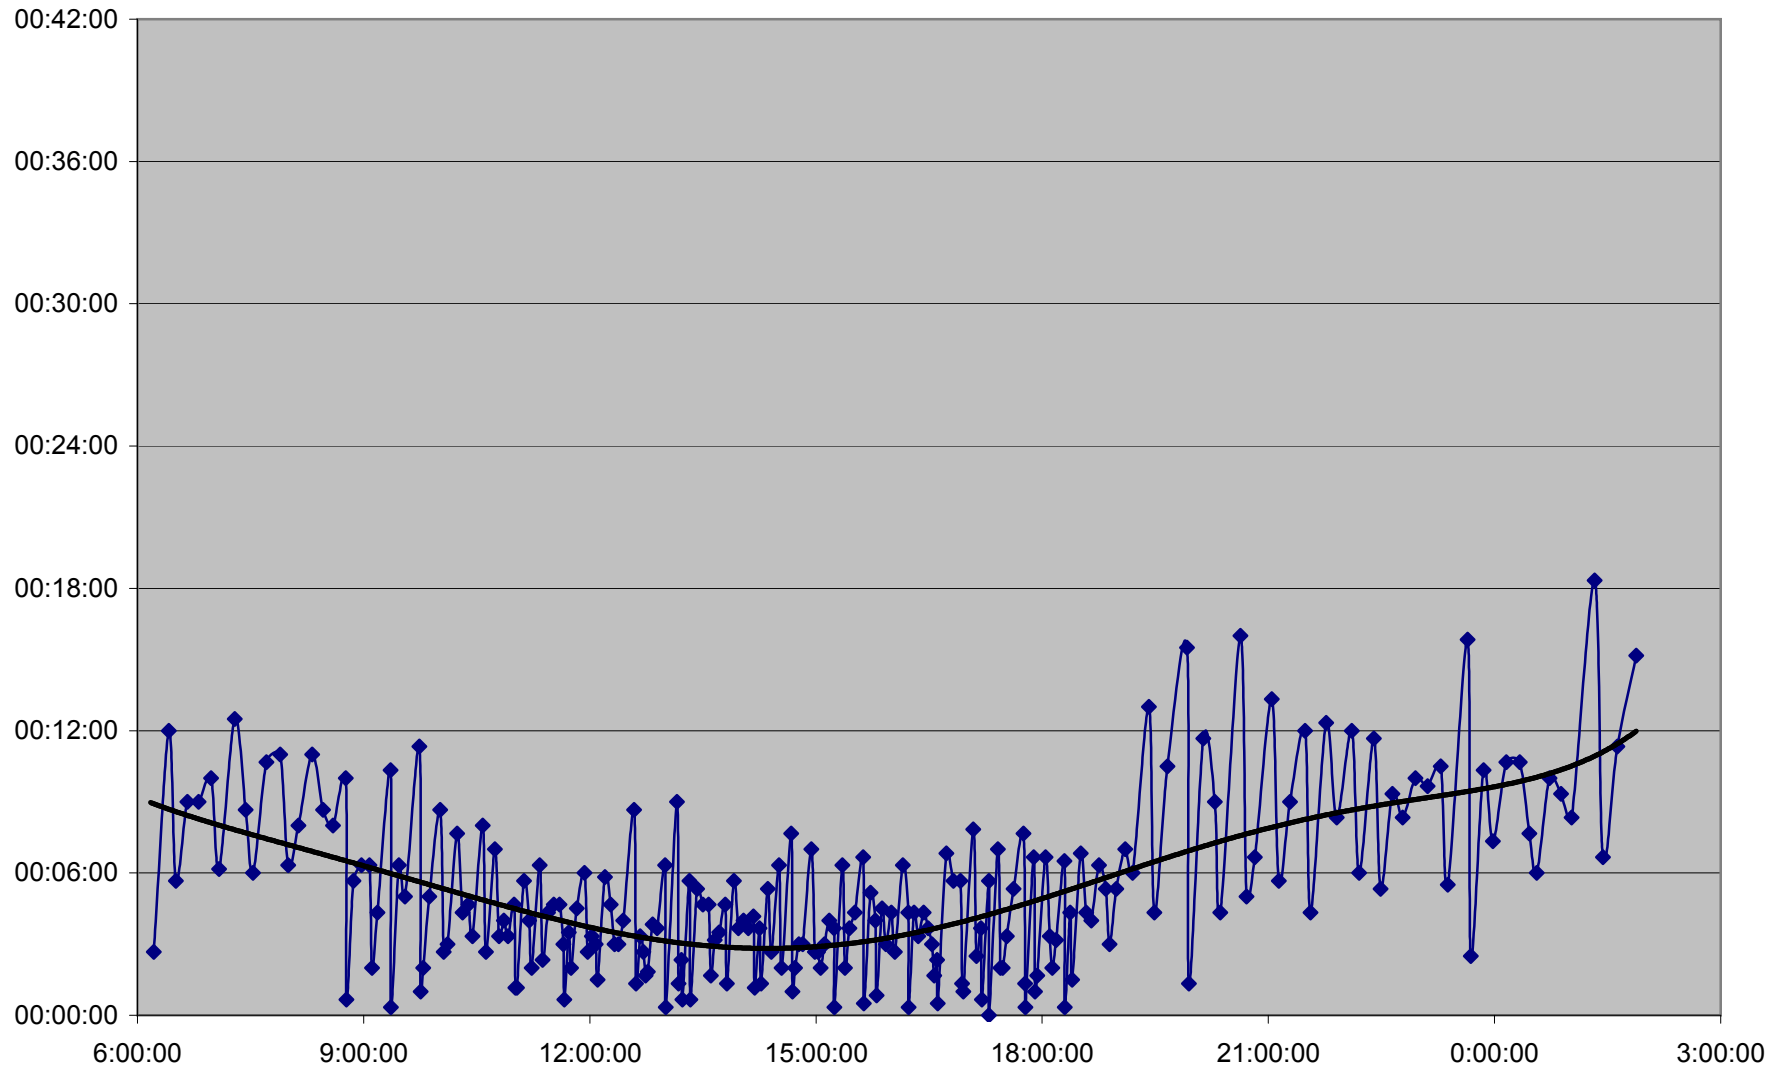

DUFFERIN Down Monday 25 Dec 2006 at Wilson Station

DUFFERIN Down Monday 25 Dec 2006 at Wilson Ave.

DUFFERIN Down Monday 25 Dec 2006 at South of Lawrence Ave.

DUFFERIN Down Monday 25 Dec 2006 at Eglinton Ave.

DUFFERIN Down Monday 25 Dec 2006 at Dupont St.

DUFFERIN Down Monday 25 Dec 2006 at Dundas St.

DUFFERIN Down Monday 25 Dec 2006 at King St.