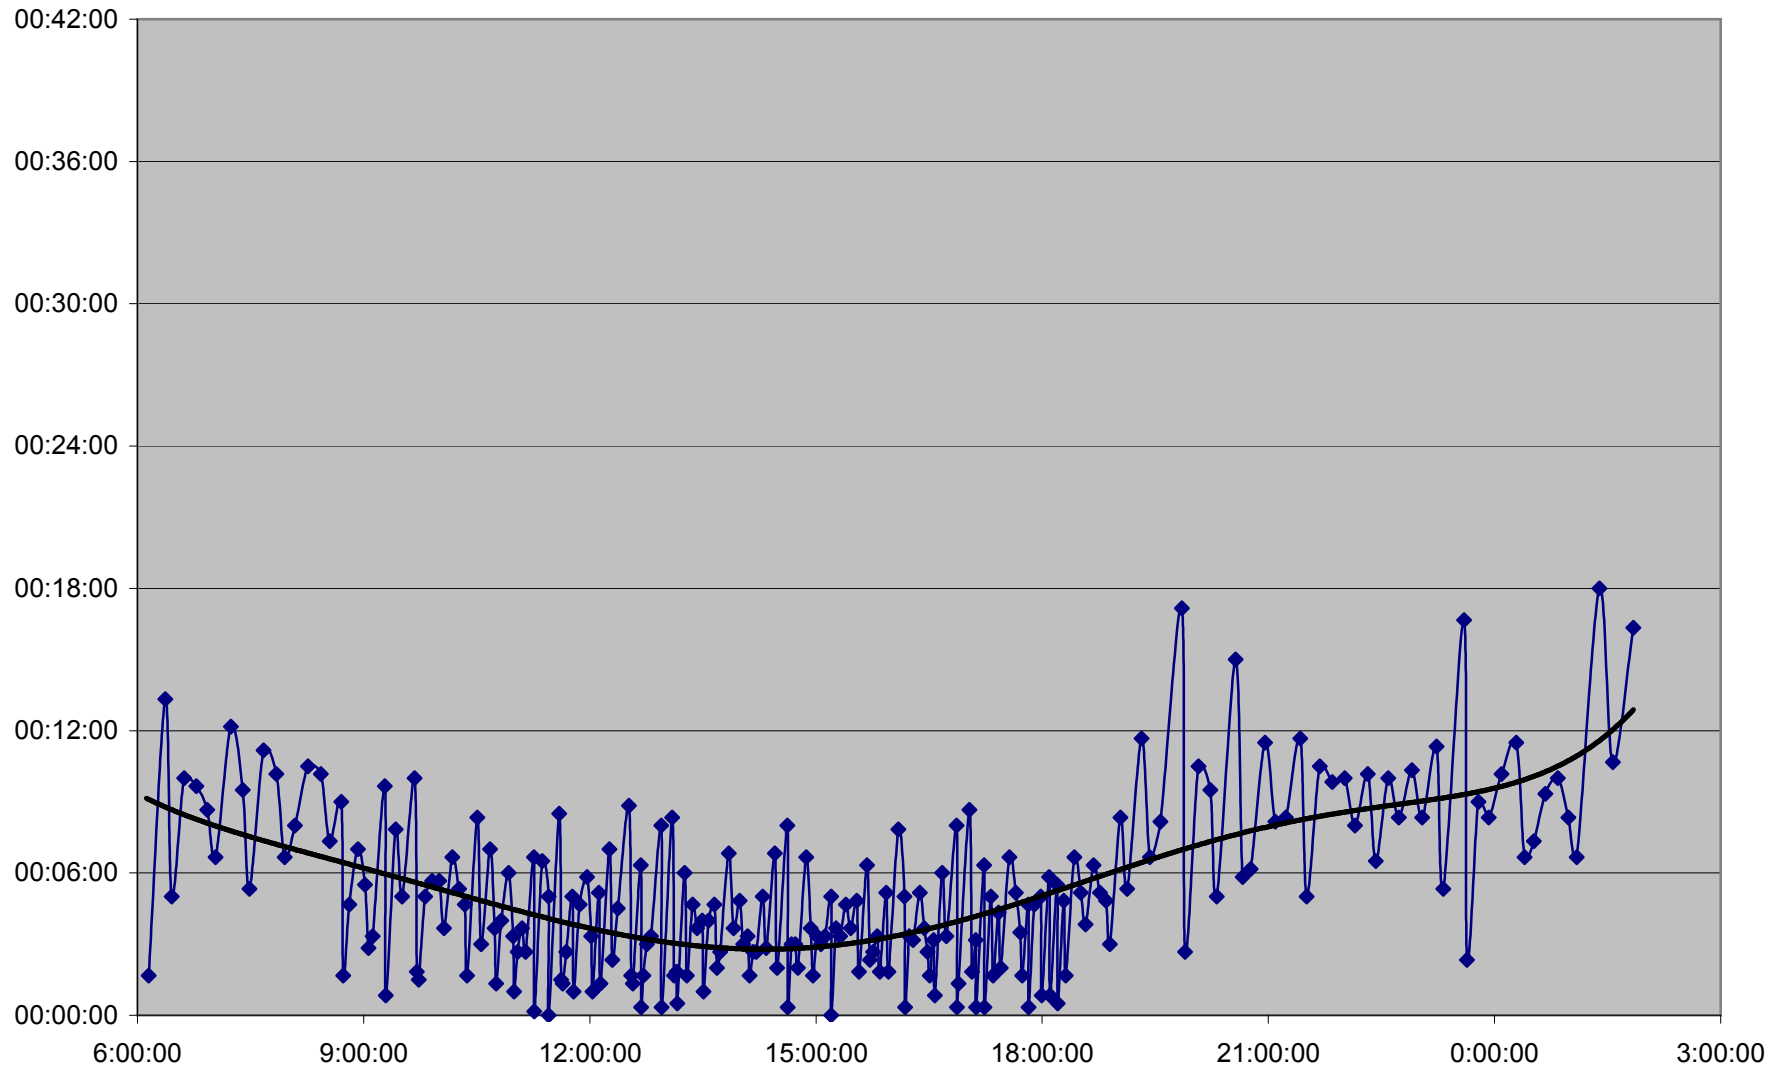

DUFFERIN Down Monday 25 Dec 2006 at Wilson Station

DUFFERIN Down Monday 25 Dec 2006 at Wilson Ave.

DUFFERIN Down Monday 25 Dec 2006 at South of Lawrence Ave.

DUFFERIN Down Monday 25 Dec 2006 at Eglinton Ave.

DUFFERIN Down Monday 25 Dec 2006 at Dupont St.

DUFFERIN Down Monday 25 Dec 2006 at Dundas St.

DUFFERIN Down Monday 25 Dec 2006 at King St.