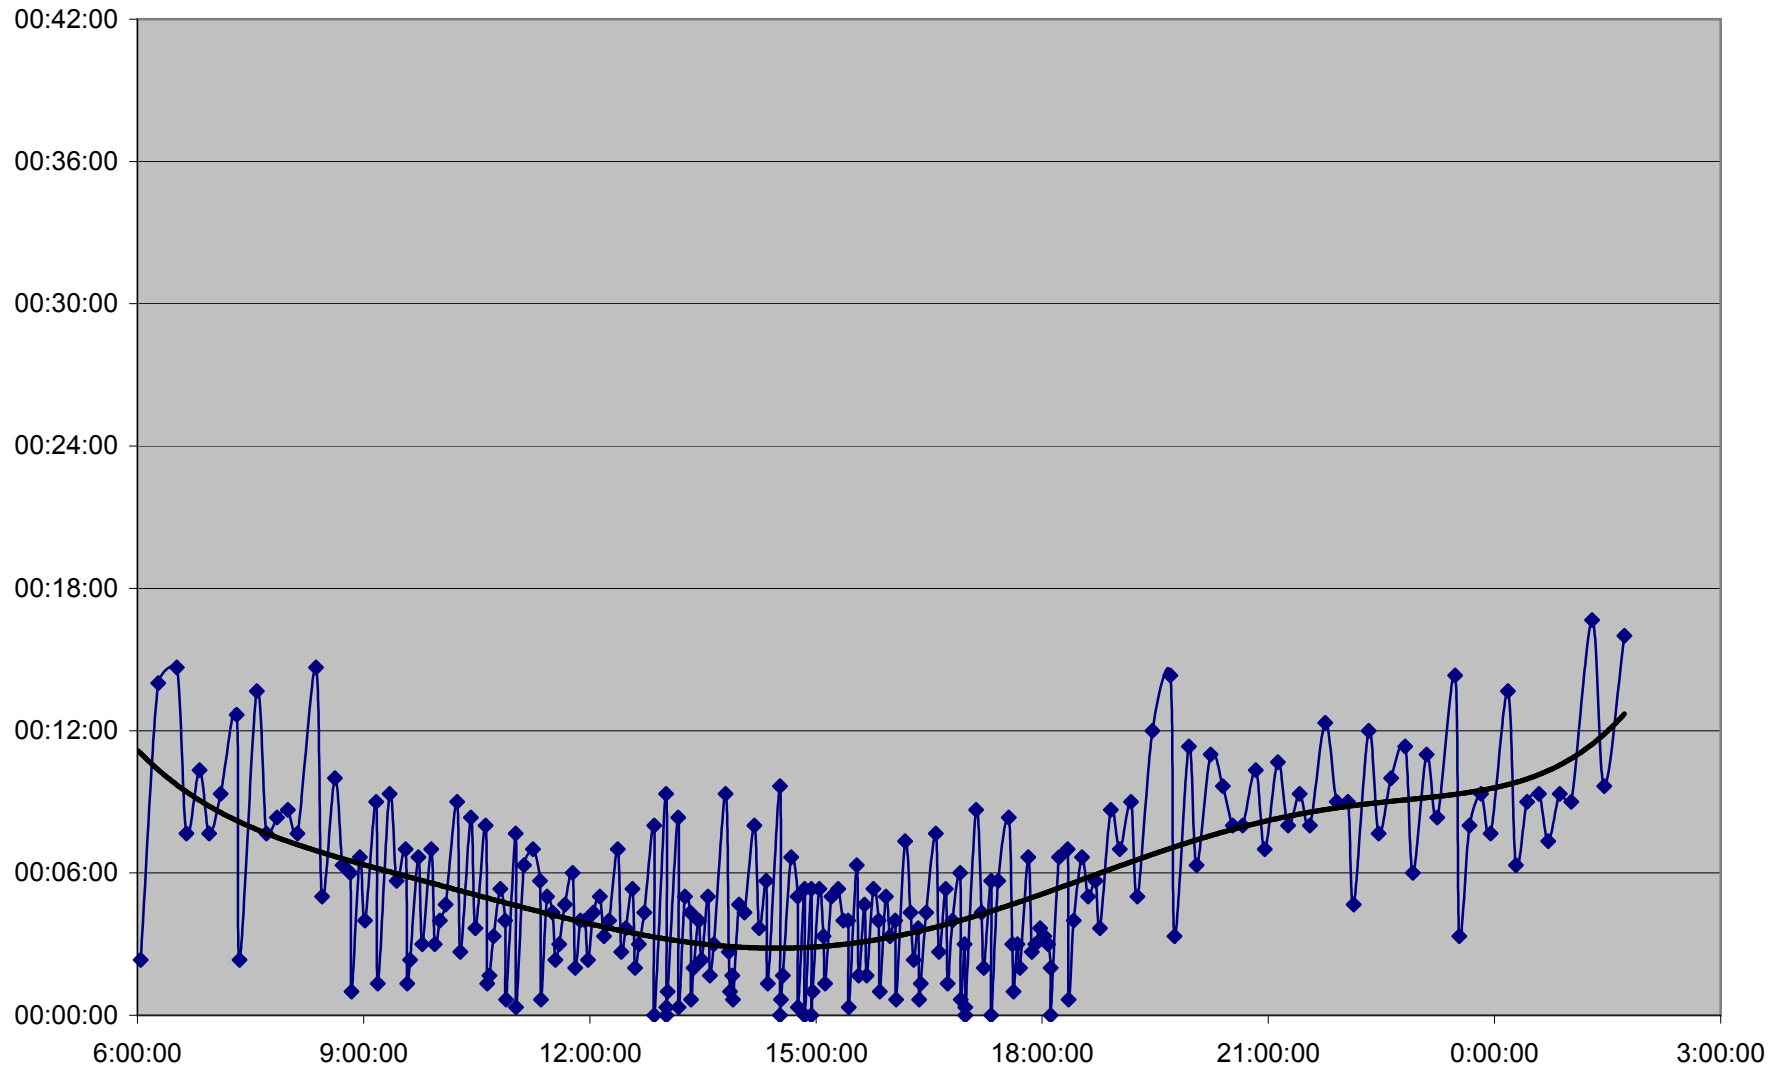

DUFFERIN Down Monday 25 Dec 2006 at Wilson Station

DUFFERIN Down Monday 25 Dec 2006 at Wilson Ave.

DUFFERIN Down Monday 25 Dec 2006 at South of Lawrence Ave.

DUFFERIN Down Monday 25 Dec 2006 at Eglinton Ave.

DUFFERIN Down Monday 25 Dec 2006 at Dupont St.

DUFFERIN Down Monday 25 Dec 2006 at Dundas St.

DUFFERIN Down Monday 25 Dec 2006 at King St.