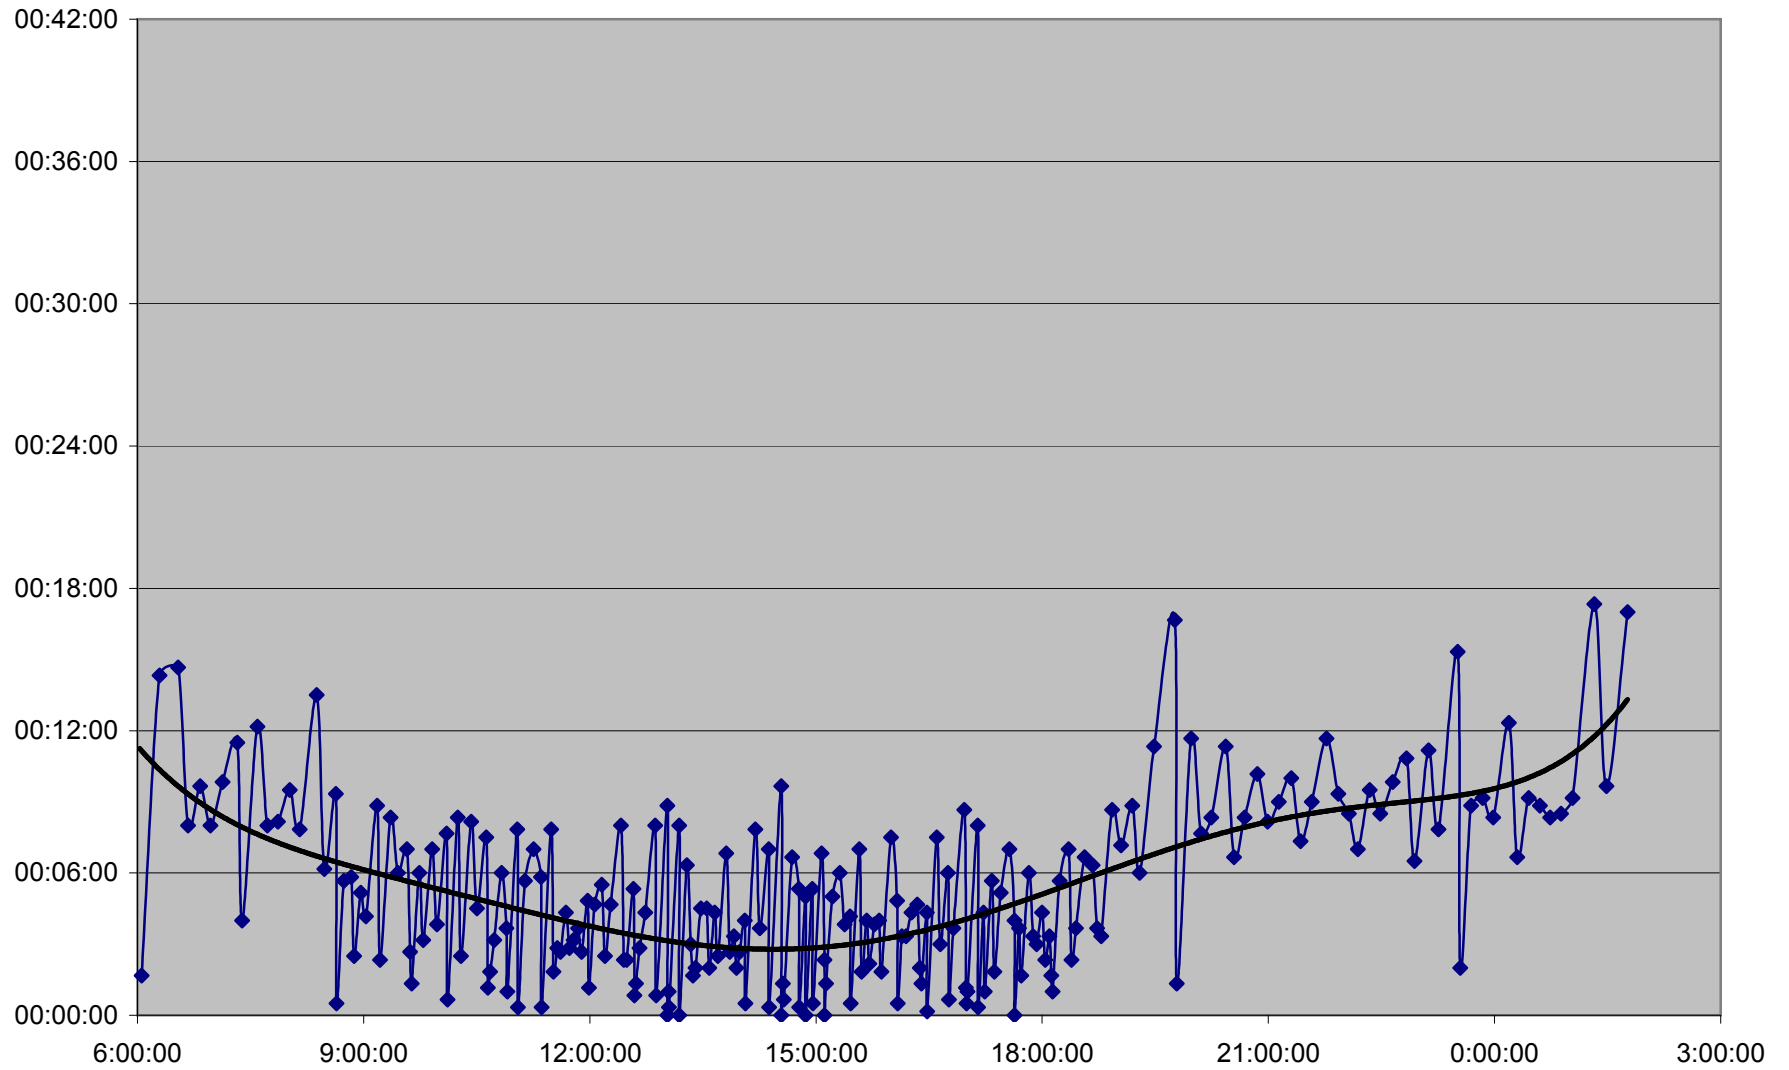

DUFFERIN Down Monday 25 Dec 2006 at Wilson Station

DUFFERIN Down Monday 25 Dec 2006 at Wilson Ave.

DUFFERIN Down Monday 25 Dec 2006 at South of Lawrence Ave.

DUFFERIN Down Monday 25 Dec 2006 at Eglinton Ave.

DUFFERIN Down Monday 25 Dec 2006 at Dupont St.

DUFFERIN Down Monday 25 Dec 2006 at Dundas St.

DUFFERIN Down Monday 25 Dec 2006 at King St.