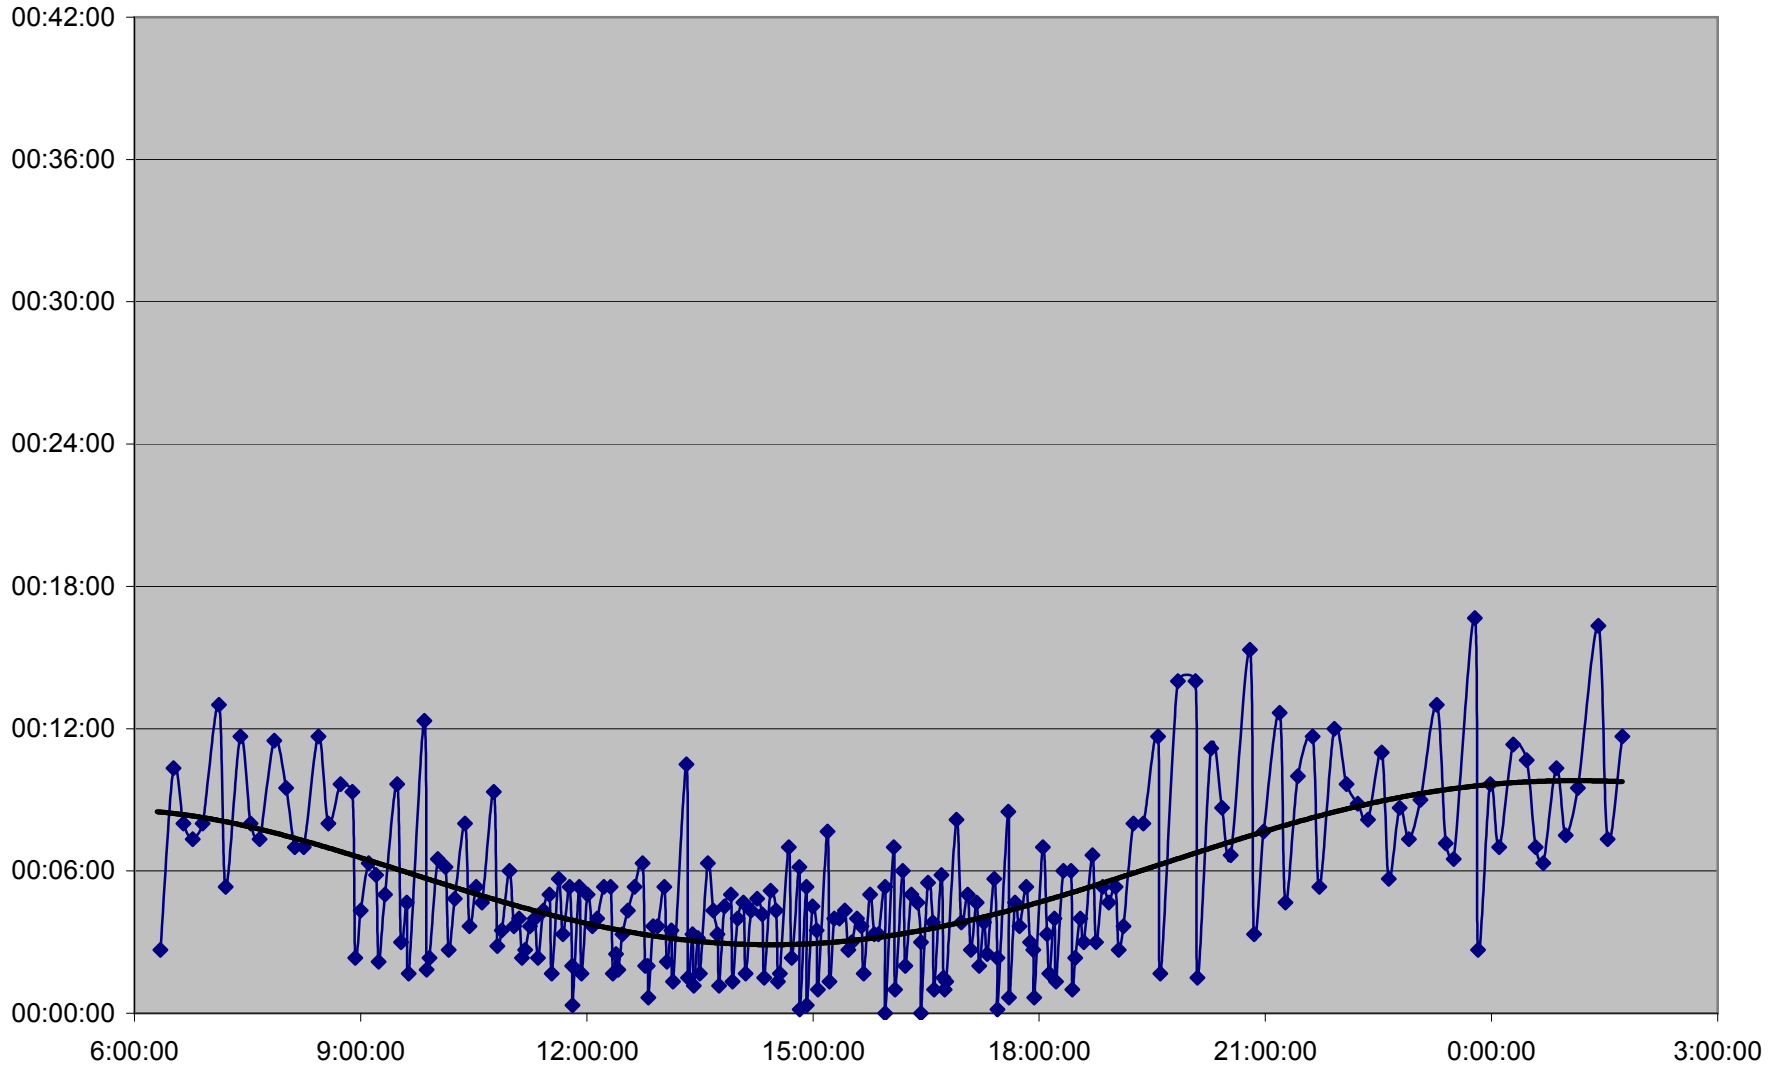

DUFFERIN Down Monday 25 Dec 2006 at Wilson Station

DUFFERIN Down Monday 25 Dec 2006 at Wilson Ave.

DUFFERIN Down Monday 25 Dec 2006 at South of Lawrence Ave.

DUFFERIN Down Monday 25 Dec 2006 at Eglinton Ave.

DUFFERIN Down Monday 25 Dec 2006 at Dupont St.

DUFFERIN Down Monday 25 Dec 2006 at Dundas St.

DUFFERIN Down Monday 25 Dec 2006 at King St.