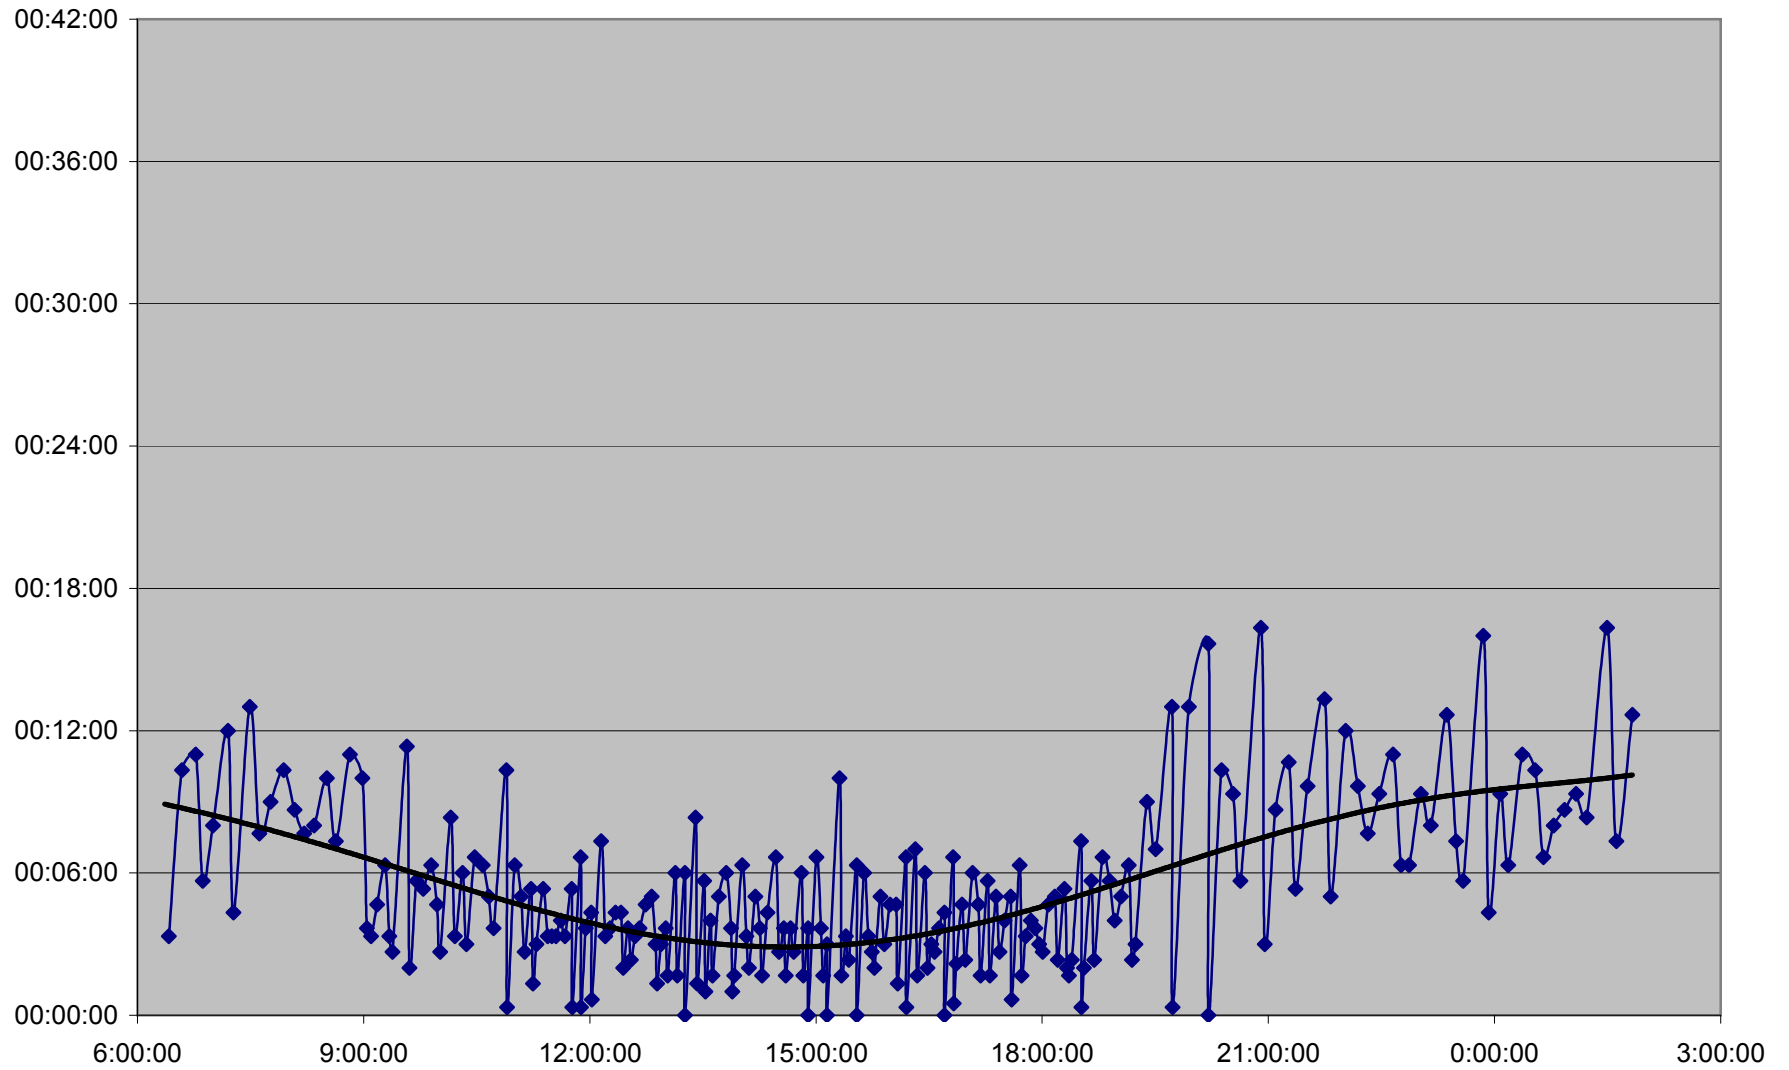

DUFFERIN Down Monday 25 Dec 2006 at Wilson Station

DUFFERIN Down Monday 25 Dec 2006 at Wilson Ave.

DUFFERIN Down Monday 25 Dec 2006 at South of Lawrence Ave.

DUFFERIN Down Monday 25 Dec 2006 at Eglinton Ave.

DUFFERIN Down Monday 25 Dec 2006 at Dupont St.

DUFFERIN Down Monday 25 Dec 2006 at Dundas St.

DUFFERIN Down Monday 25 Dec 2006 at King St.