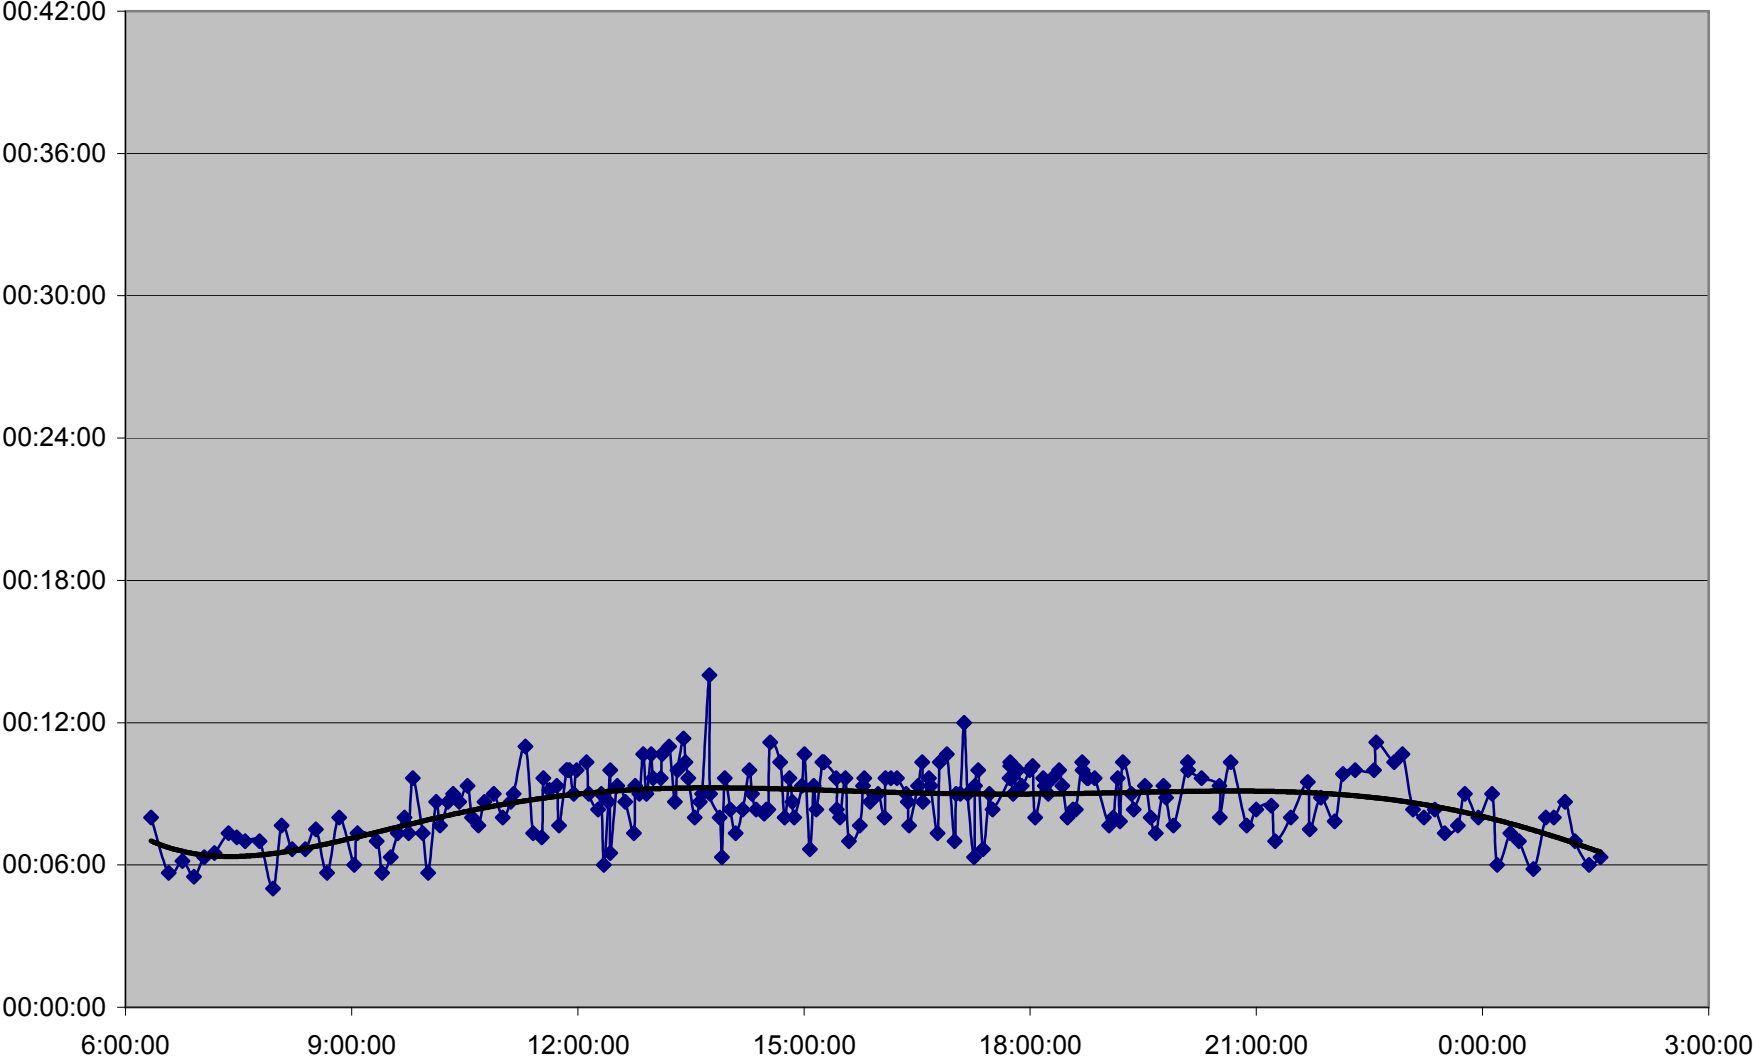

DUFFERIN Up Monday 25 Dec 2006 from Dufferin Loop to King St.

DUFFERIN Up Monday 25 Dec 2006 from King St. to Dundas St.

DUFFERIN Up Monday 25 Dec 2006 from Dundas St. to Dupont St.

DUFFERIN Up Monday 25 Dec 2006 from Dupont St. to Eglinton Ave.

DUFFERIN Up Monday 25 Dec 2006 from Eglinton Ave. to South of Lawrence Ave.

DUFFERIN Up Monday 25 Dec 2006 from South of Lawrence Ave. to Wilson Ave.

DUFFERIN Up Monday 25 Dec 2006 from Wilson Ave. to Wilson Station