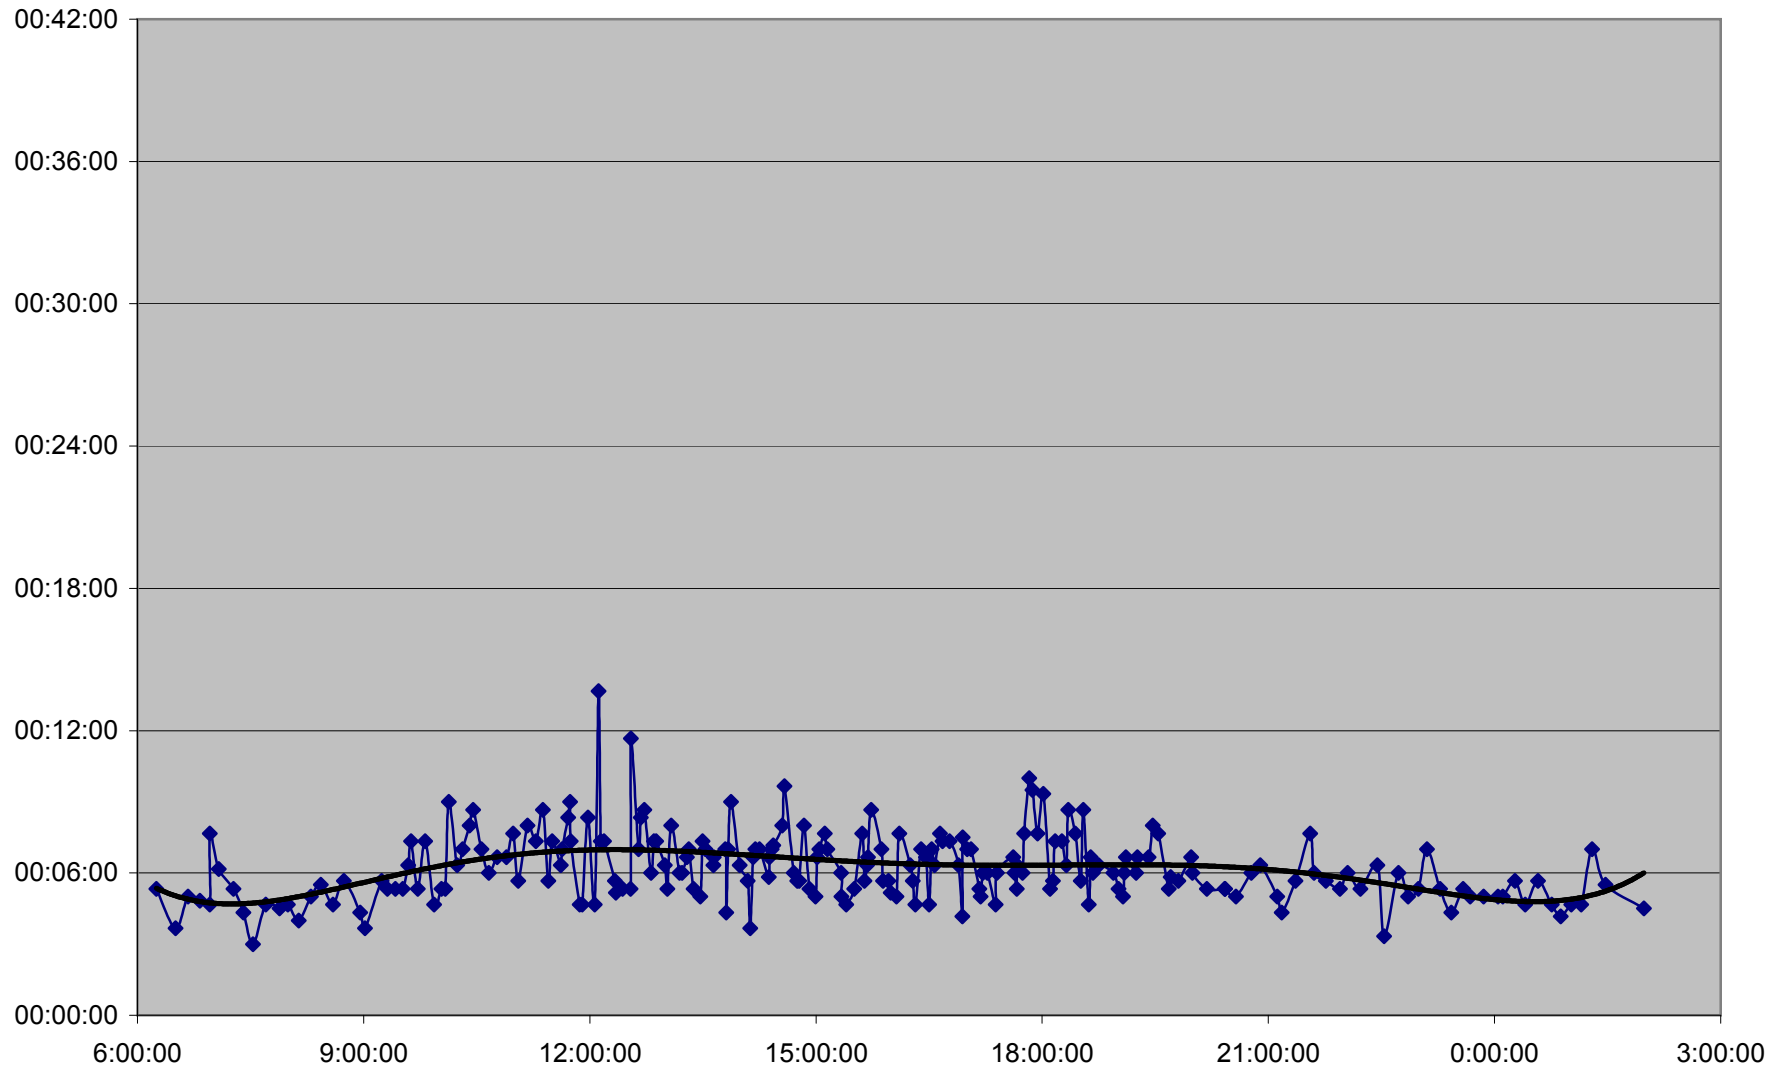

DUFFERIN Up Monday 25 Dec 2006 from Dufferin Loop to King St.

DUFFERIN Up Monday 25 Dec 2006 from King St. to Dundas St.

DUFFERIN Up Monday 25 Dec 2006 from Dundas St. to Dupont St.

DUFFERIN Up Monday 25 Dec 2006 from Dupont St. to Eglinton Ave.

DUFFERIN Up Monday 25 Dec 2006 from Eglinton Ave. to South of Lawrence Ave.

DUFFERIN Up Monday 25 Dec 2006 from South of Lawrence Ave. to Wilson Ave.

DUFFERIN Up Monday 25 Dec 2006 from Wilson Ave. to Wilson Station