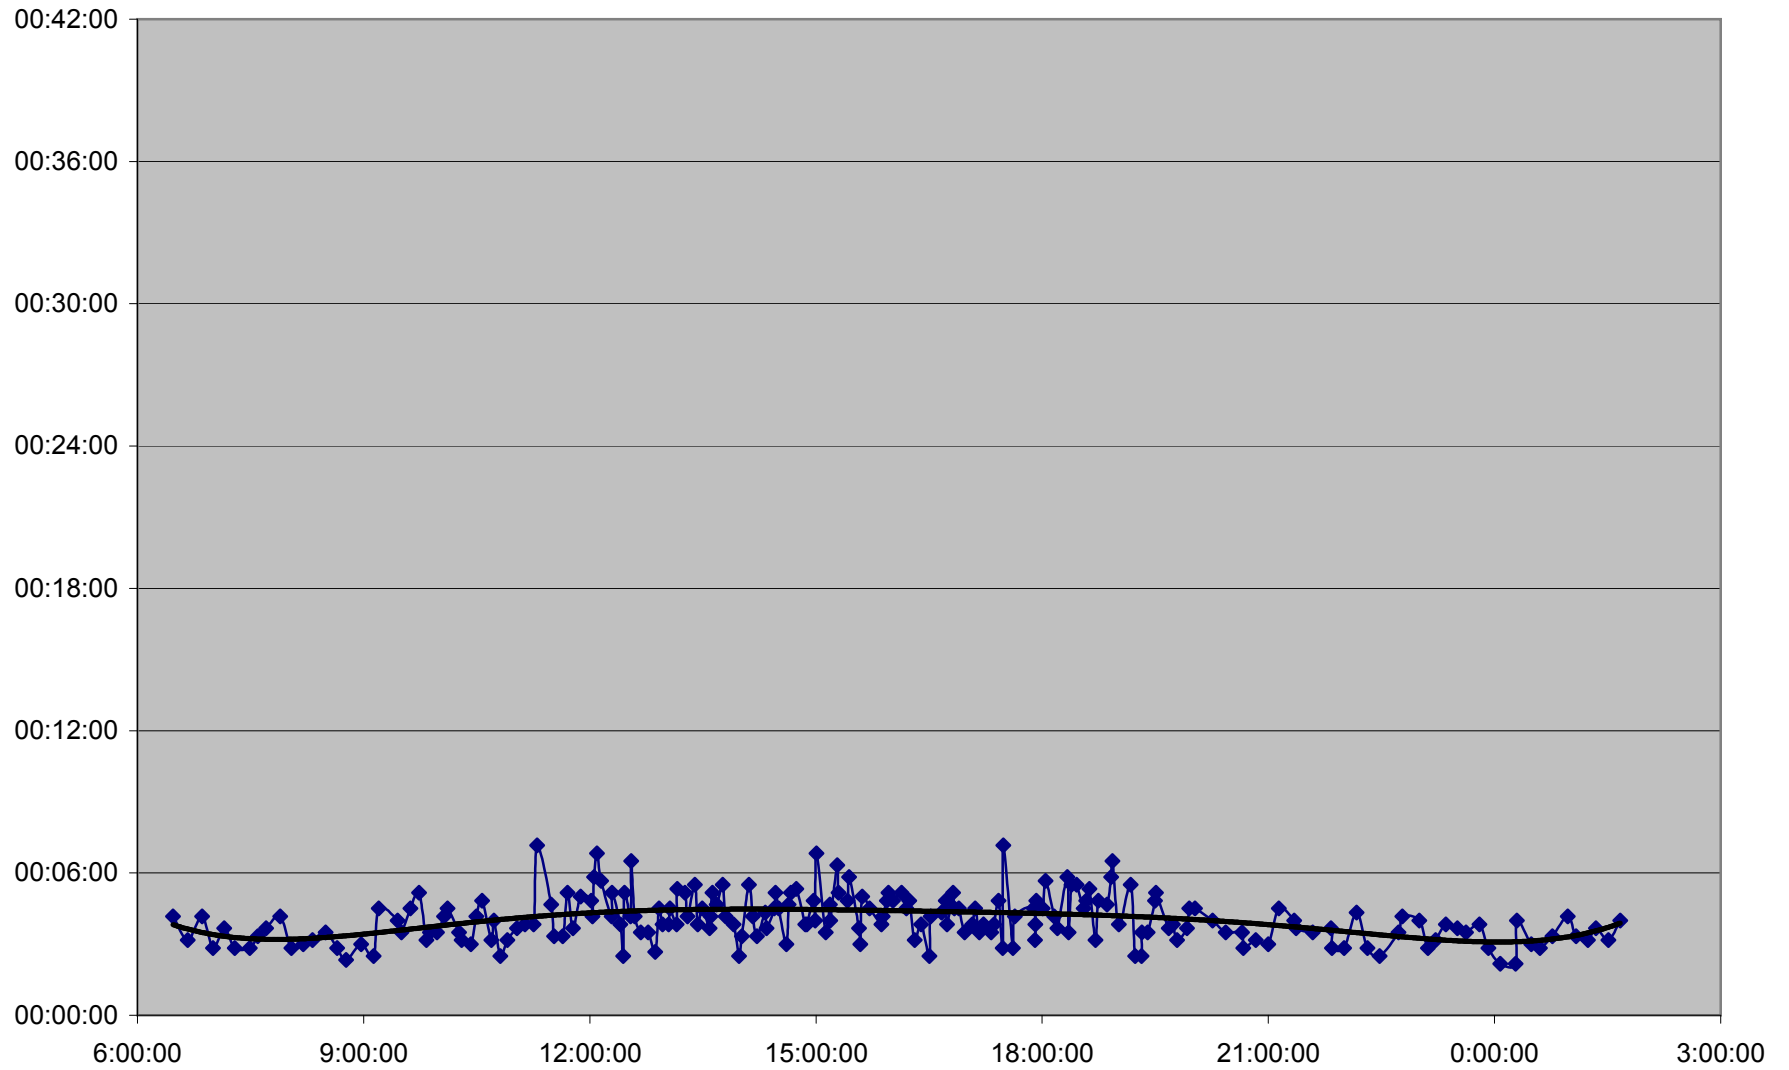

DUFFERIN Up Monday 25 Dec 2006 from Dufferin Loop to King St.

DUFFERIN Up Monday 25 Dec 2006 from King St. to Dundas St.

DUFFERIN Up Monday 25 Dec 2006 from Dundas St. to Dupont St.

DUFFERIN Up Monday 25 Dec 2006 from Dupont St. to Eglinton Ave.

DUFFERIN Up Monday 25 Dec 2006 from Eglinton Ave. to South of Lawrence Ave.

DUFFERIN Up Monday 25 Dec 2006 from South of Lawrence Ave. to Wilson Ave.

DUFFERIN Up Monday 25 Dec 2006 from Wilson Ave. to Wilson Station