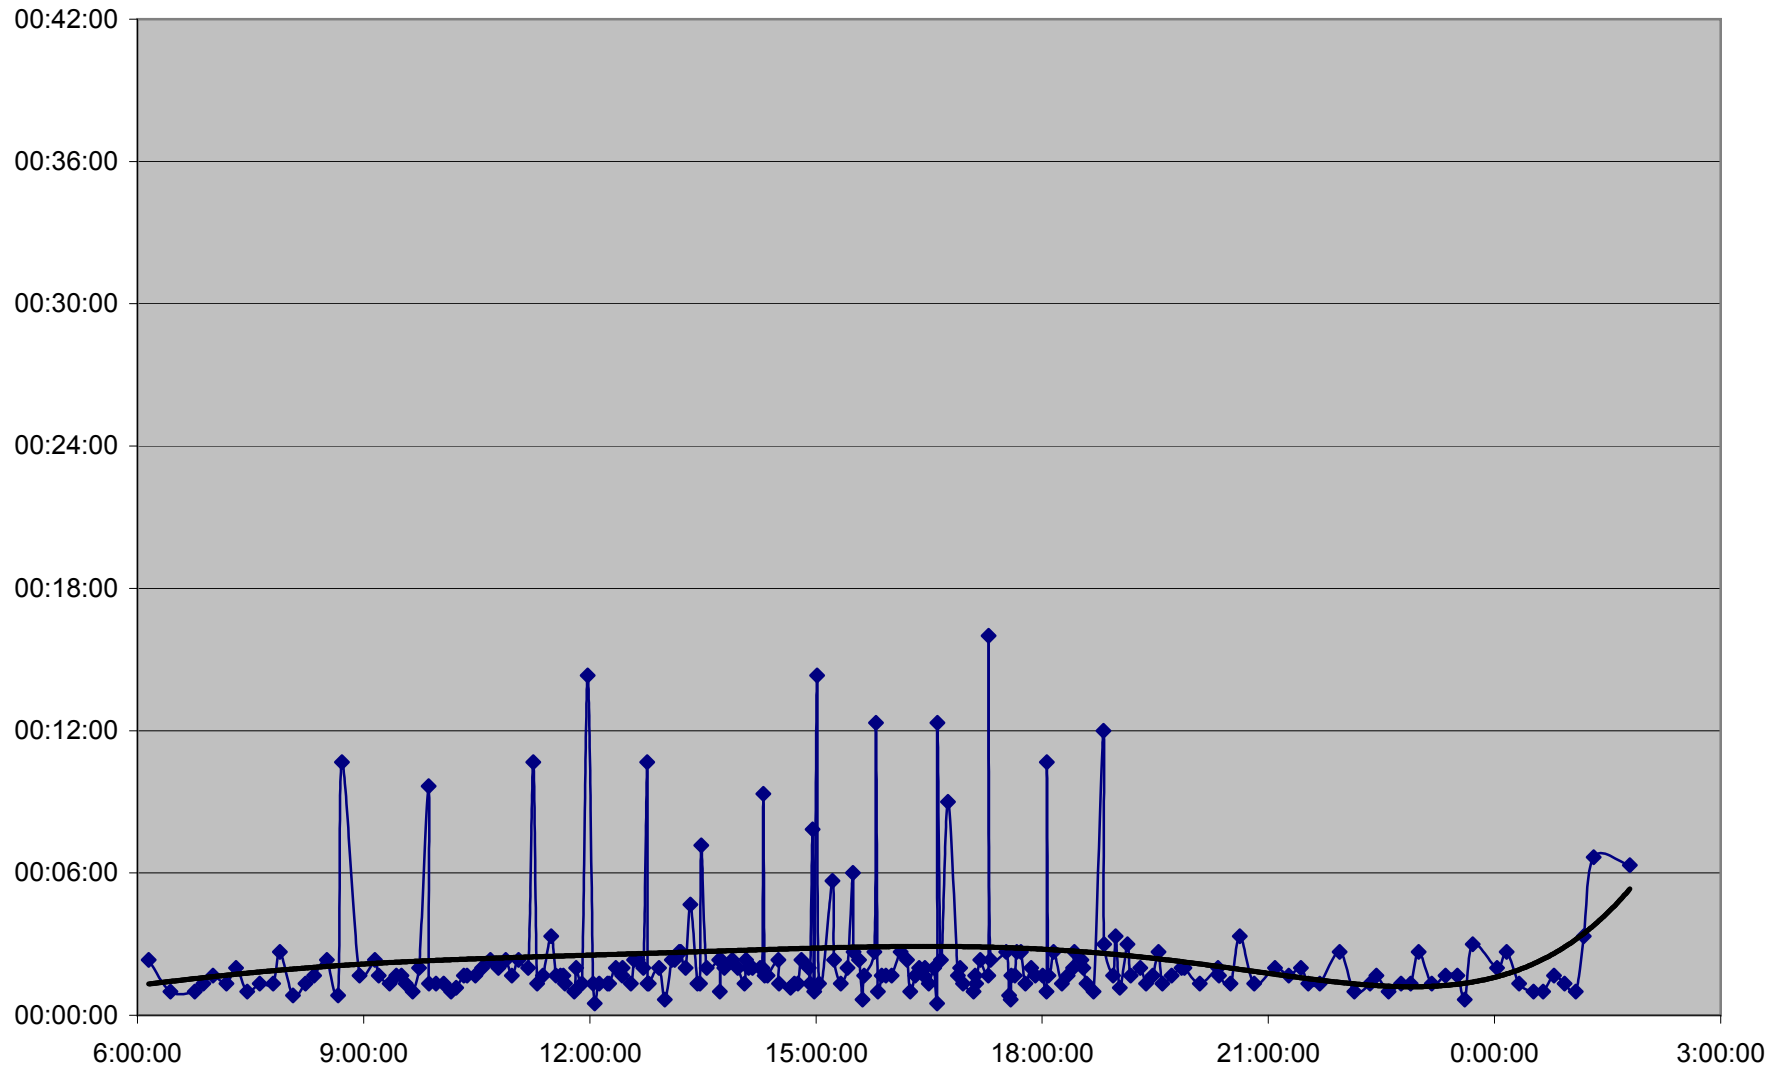

DUFFERIN Up Monday 25 Dec 2006 from Dufferin Loop to King St.

DUFFERIN Up Monday 25 Dec 2006 from King St. to Dundas St.

DUFFERIN Up Monday 25 Dec 2006 from Dundas St. to Dupont St.

DUFFERIN Up Monday 25 Dec 2006 from Dupont St. to Eglinton Ave.

DUFFERIN Up Monday 25 Dec 2006 from Eglinton Ave. to South of Lawrence Ave.

DUFFERIN Up Monday 25 Dec 2006 from South of Lawrence Ave. to Wilson Ave.

DUFFERIN Up Monday 25 Dec 2006 from Wilson Ave. to Wilson Station