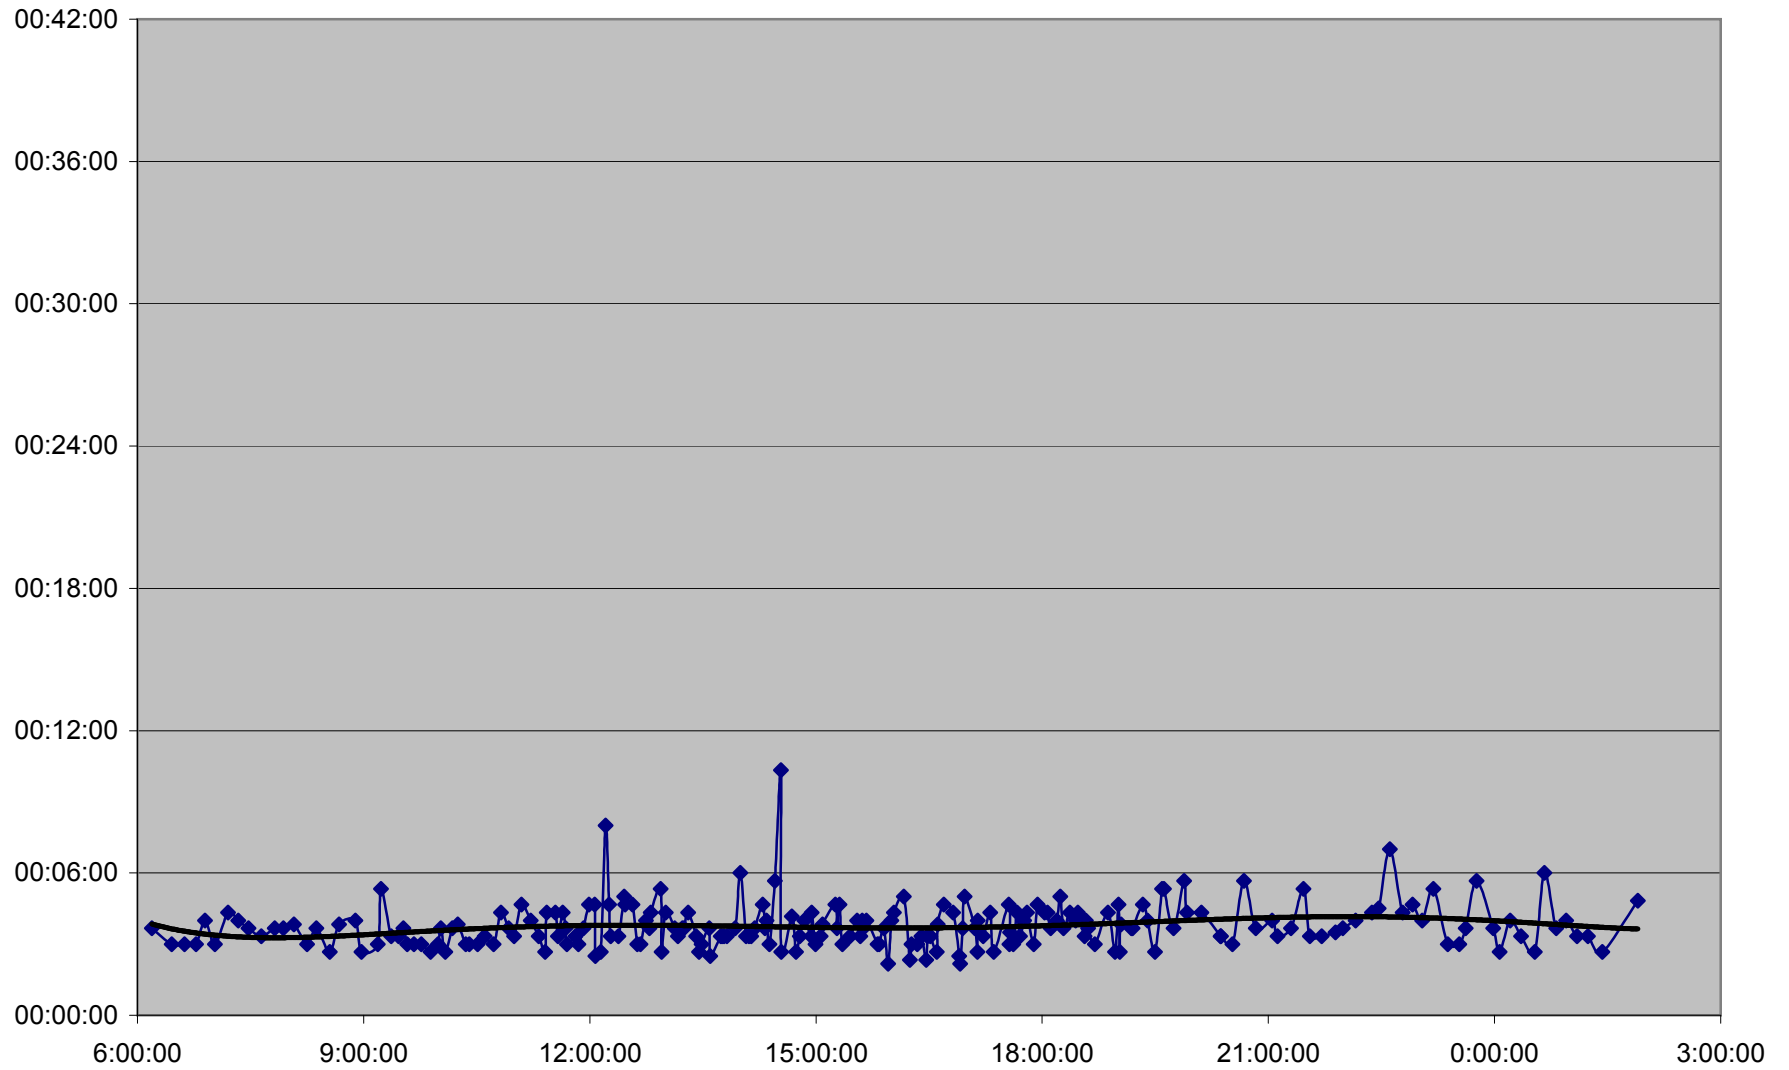

DUFFERIN Up Monday 25 Dec 2006 from Dufferin Loop to King St.

DUFFERIN Up Monday 25 Dec 2006 from King St. to Dundas St.

DUFFERIN Up Monday 25 Dec 2006 from Dundas St. to Dupont St.

DUFFERIN Up Monday 25 Dec 2006 from Dupont St. to Eglinton Ave.

DUFFERIN Up Monday 25 Dec 2006 from Eglinton Ave. to South of Lawrence Ave.

DUFFERIN Up Monday 25 Dec 2006 from South of Lawrence Ave. to Wilson Ave.

DUFFERIN Up Monday 25 Dec 2006 from Wilson Ave. to Wilson Station