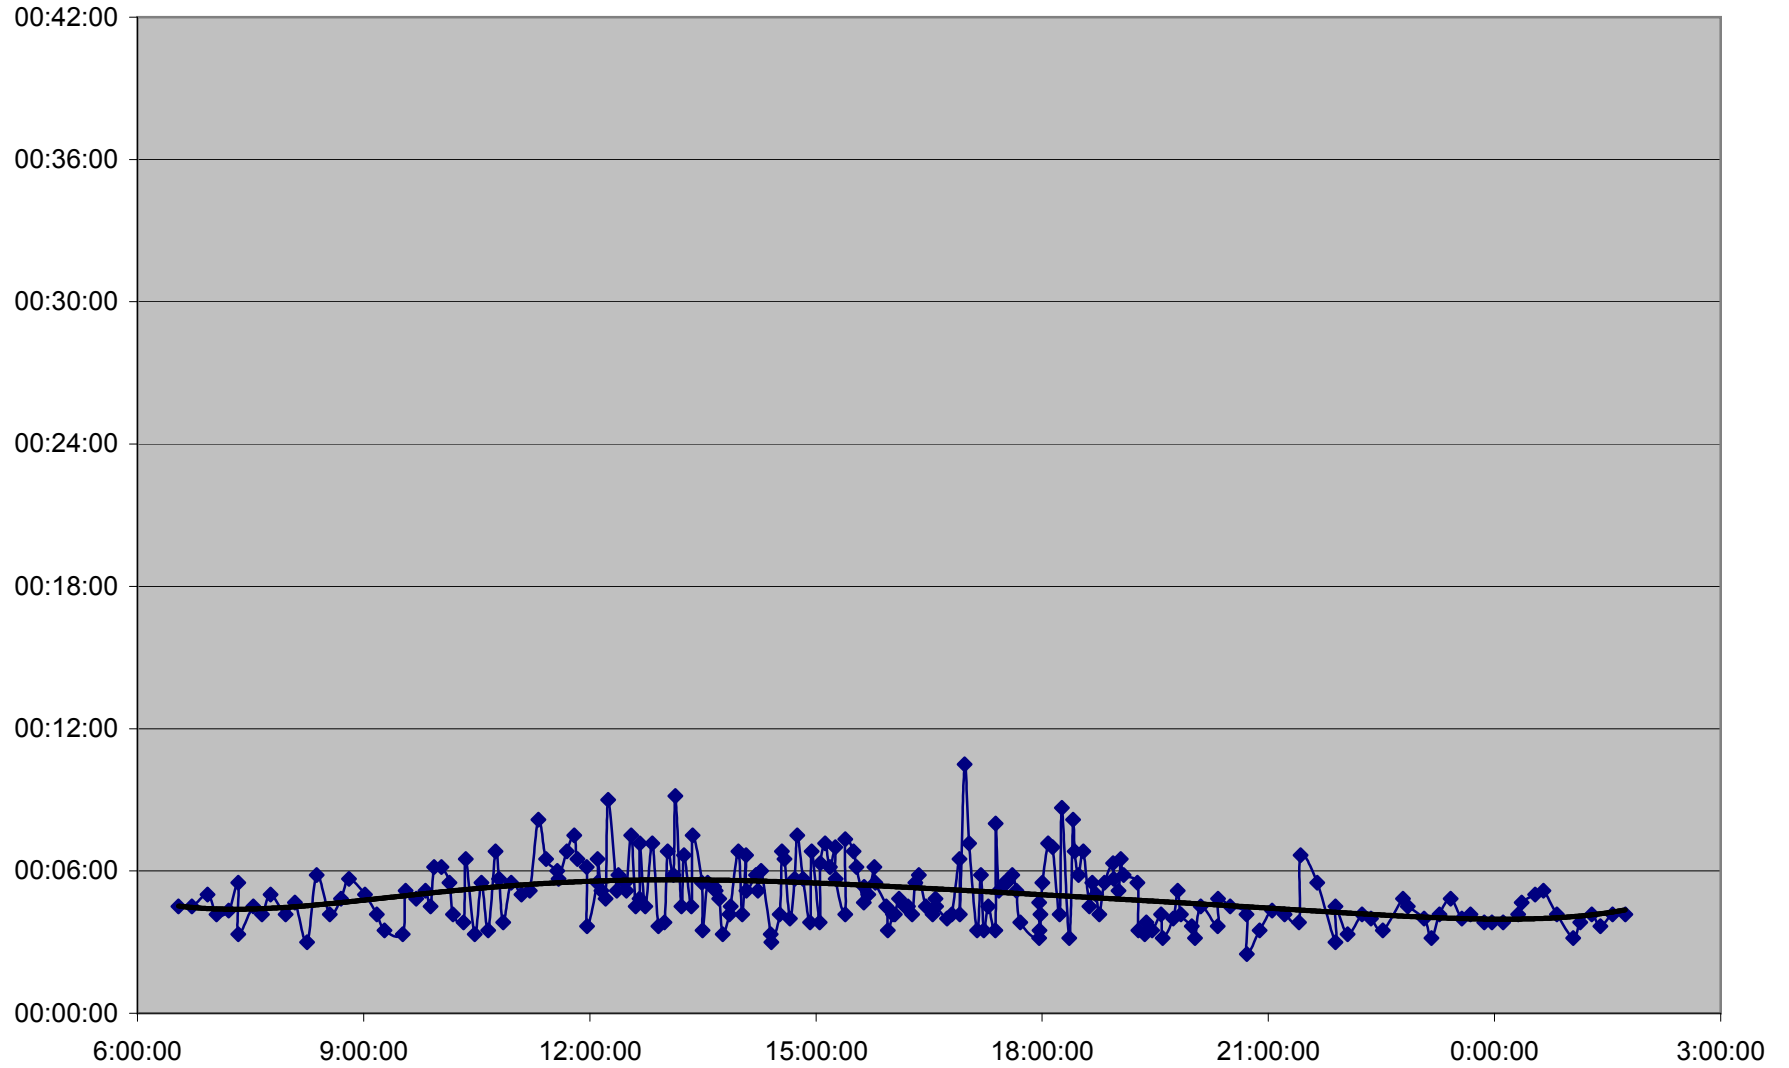

DUFFERIN Up Monday 25 Dec 2006 from Dufferin Loop to King St.

DUFFERIN Up Monday 25 Dec 2006 from King St. to Dundas St.

DUFFERIN Up Monday 25 Dec 2006 from Dundas St. to Dupont St.

DUFFERIN Up Monday 25 Dec 2006 from Dupont St. to Eglinton Ave.

DUFFERIN Up Monday 25 Dec 2006 from Eglinton Ave. to South of Lawrence Ave.

DUFFERIN Up Monday 25 Dec 2006 from South of Lawrence Ave. to Wilson Ave.

DUFFERIN Up Monday 25 Dec 2006 from Wilson Ave. to Wilson Station