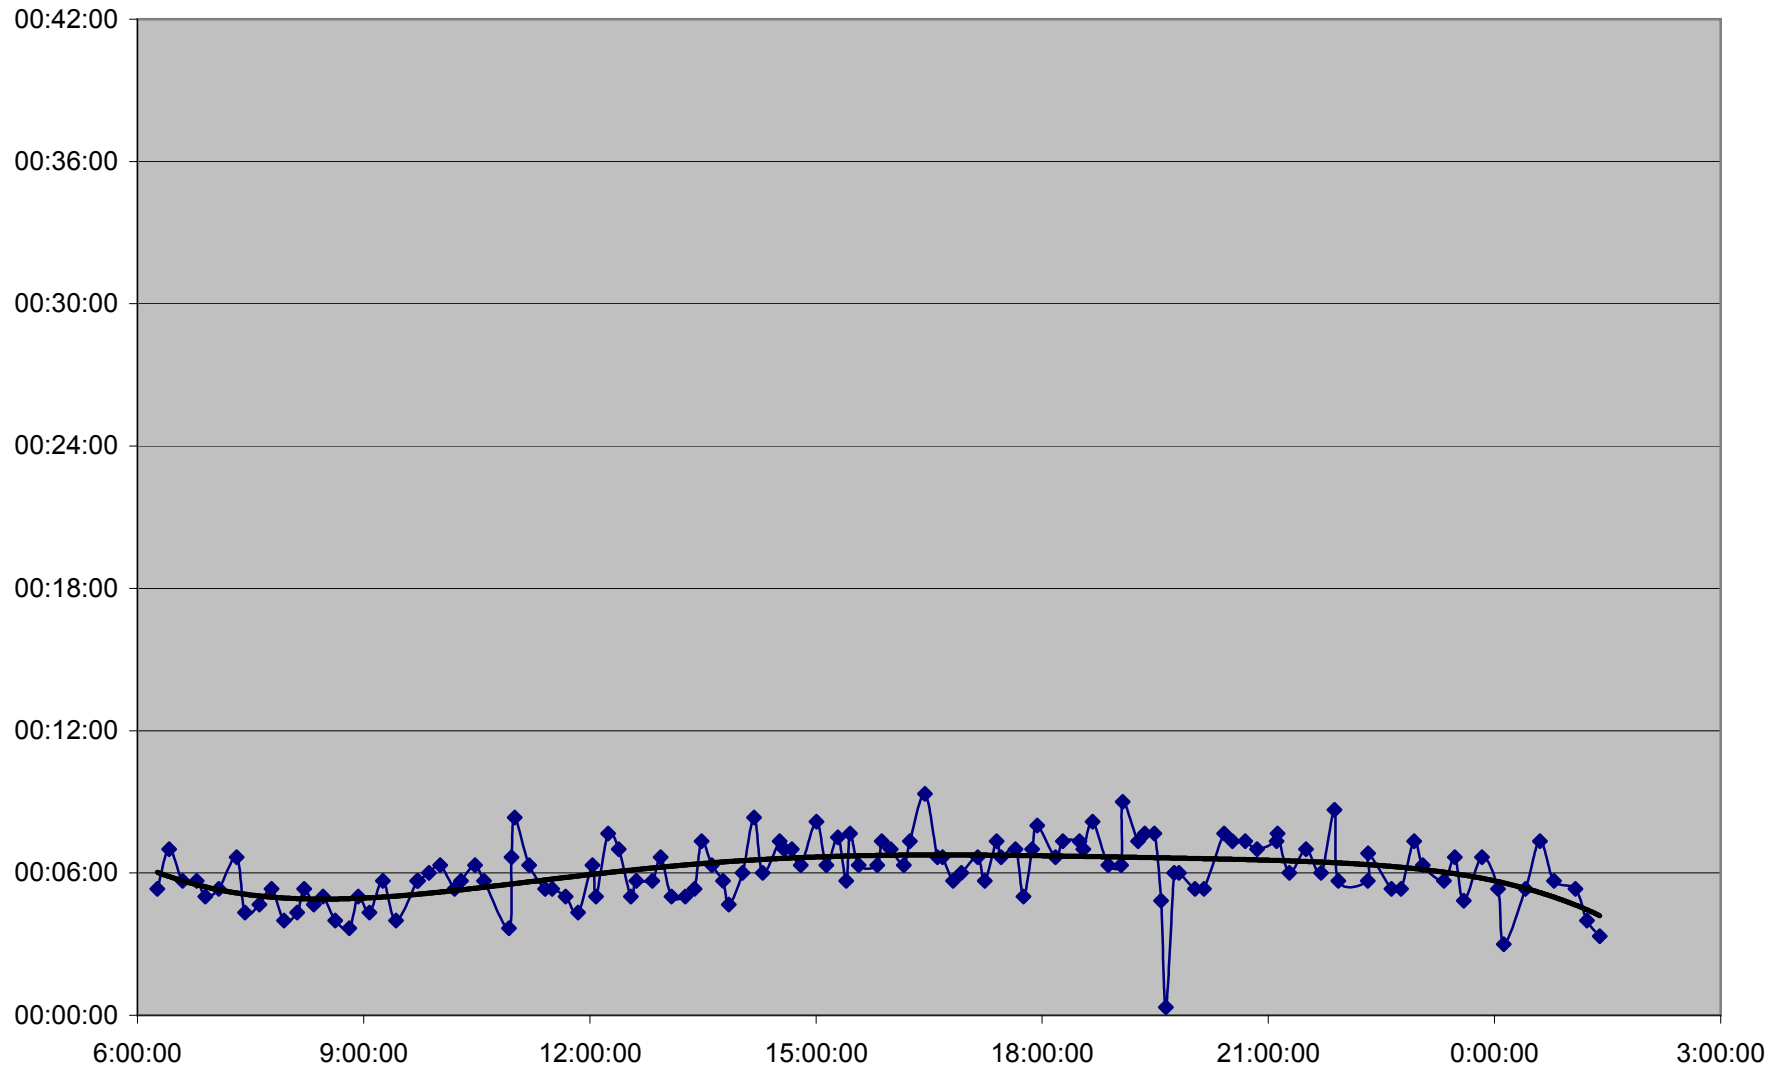

QUEEN Up 20061225 from Neville Loop to Woodbine Ave.

QUEEN Up 20061225 from Woodbine Ave. to Greenwood Ave.

QUEEN Up 20061225 from Greenwood Ave. to Broadview Ave.

QUEEN Up 20061225 from Broadview Ave. to Yonge St.

QUEEN Up 20061225 from Yonge St. to Spadina Ave.

QUEEN Up 20061225 from Spadina Ave. to Strachan Ave.

QUEEN Up 20061225 from Strachan Ave. to Gladstone Ave.

QUEEN Up 20061225 from Gladstone Ave. to Wilson Park Rd.

QUEEN Up 20061225 from Wilson Park Rd. to Parkside Dr.

QUEEN Up 20061225 from Parkside Dr. to Queensway Humber

QUEEN Up 20061225 from Queensway Humber to Lakeshore Humber

QUEEN Up 20061225 from Lakeshore Humber to Royal York

QUEEN Up 20061225 from Royal York to Kipling Ave.

QUEEN Up 20061225 from Kipling Ave. to Long Branch Loop