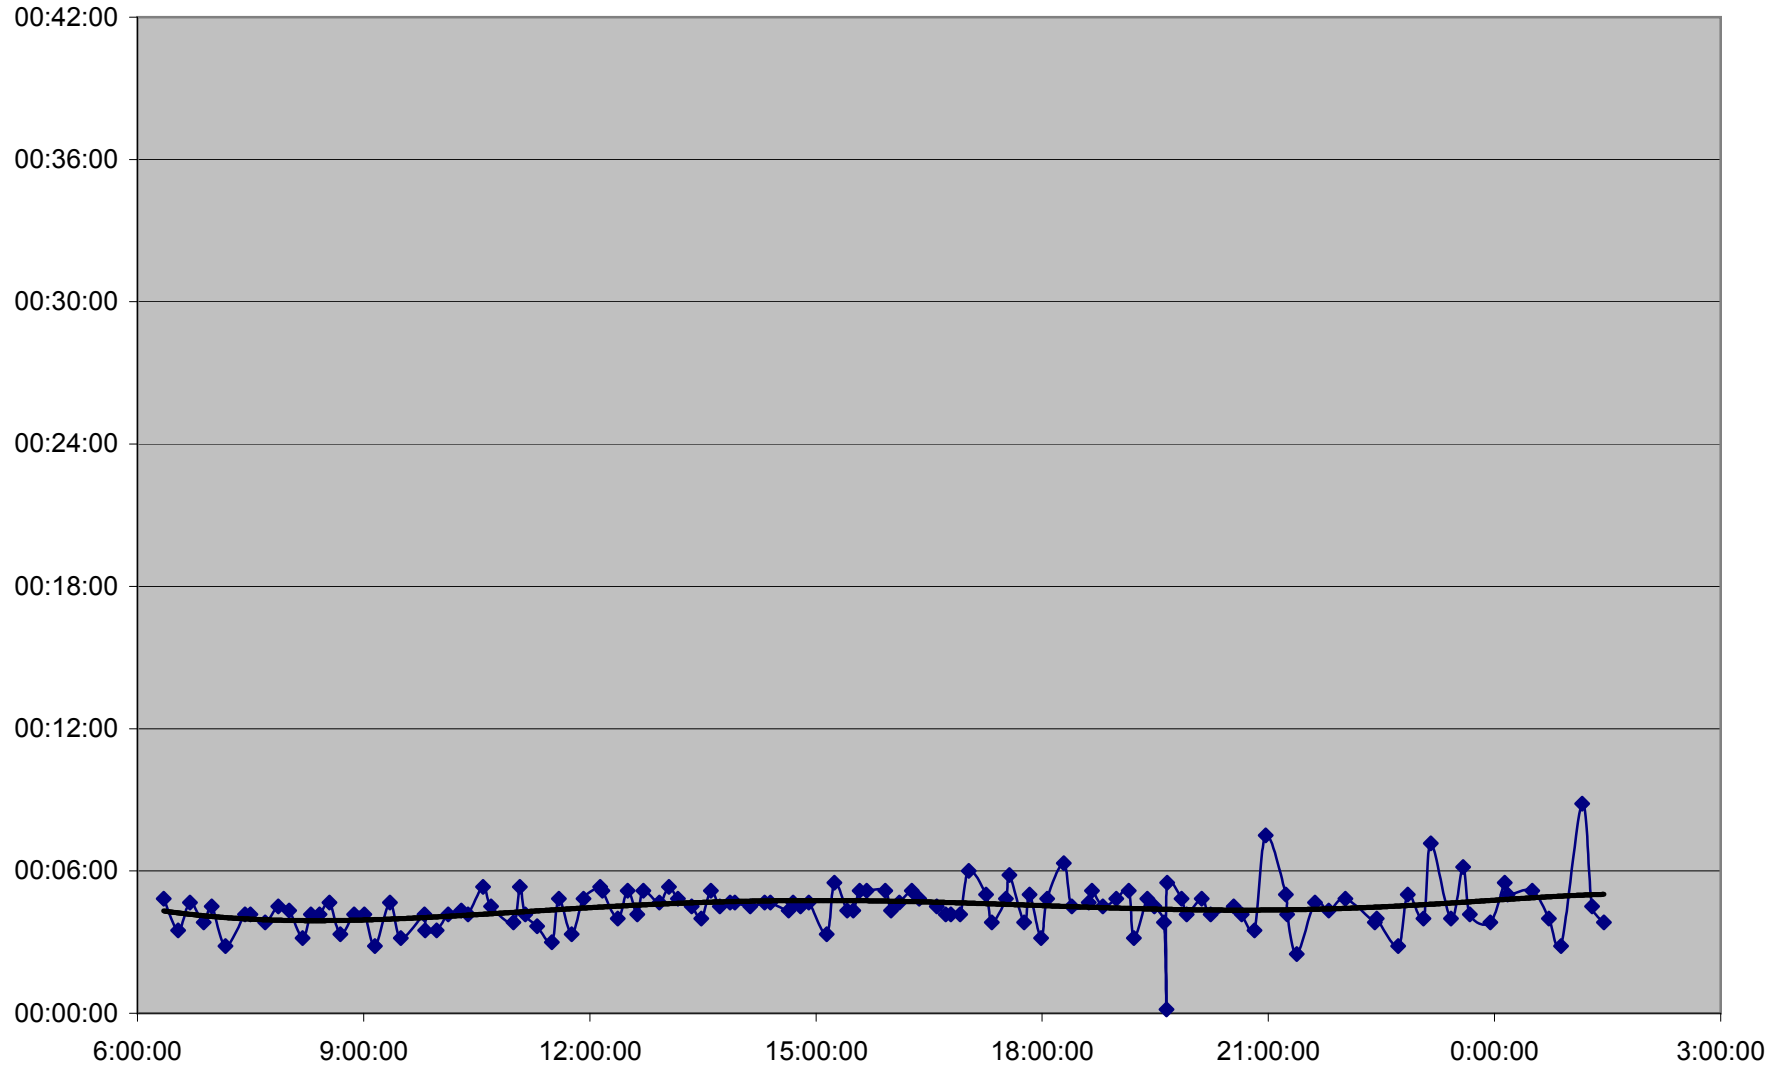

QUEEN Up 20061225 from Neville Loop to Woodbine Ave.

QUEEN Up 20061225 from Woodbine Ave. to Greenwood Ave.

QUEEN Up 20061225 from Greenwood Ave. to Broadview Ave.

QUEEN Up 20061225 from Broadview Ave. to Yonge St.

QUEEN Up 20061225 from Yonge St. to Spadina Ave.

QUEEN Up 20061225 from Spadina Ave. to Strachan Ave.

QUEEN Up 20061225 from Strachan Ave. to Gladstone Ave.

QUEEN Up 20061225 from Gladstone Ave. to Wilson Park Rd.

QUEEN Up 20061225 from Wilson Park Rd. to Parkside Dr.

QUEEN Up 20061225 from Parkside Dr. to Queensway Humber

QUEEN Up 20061225 from Queensway Humber to Lakeshore Humber

QUEEN Up 20061225 from Lakeshore Humber to Royal York

QUEEN Up 20061225 from Royal York to Kipling Ave.

QUEEN Up 20061225 from Kipling Ave. to Long Branch Loop