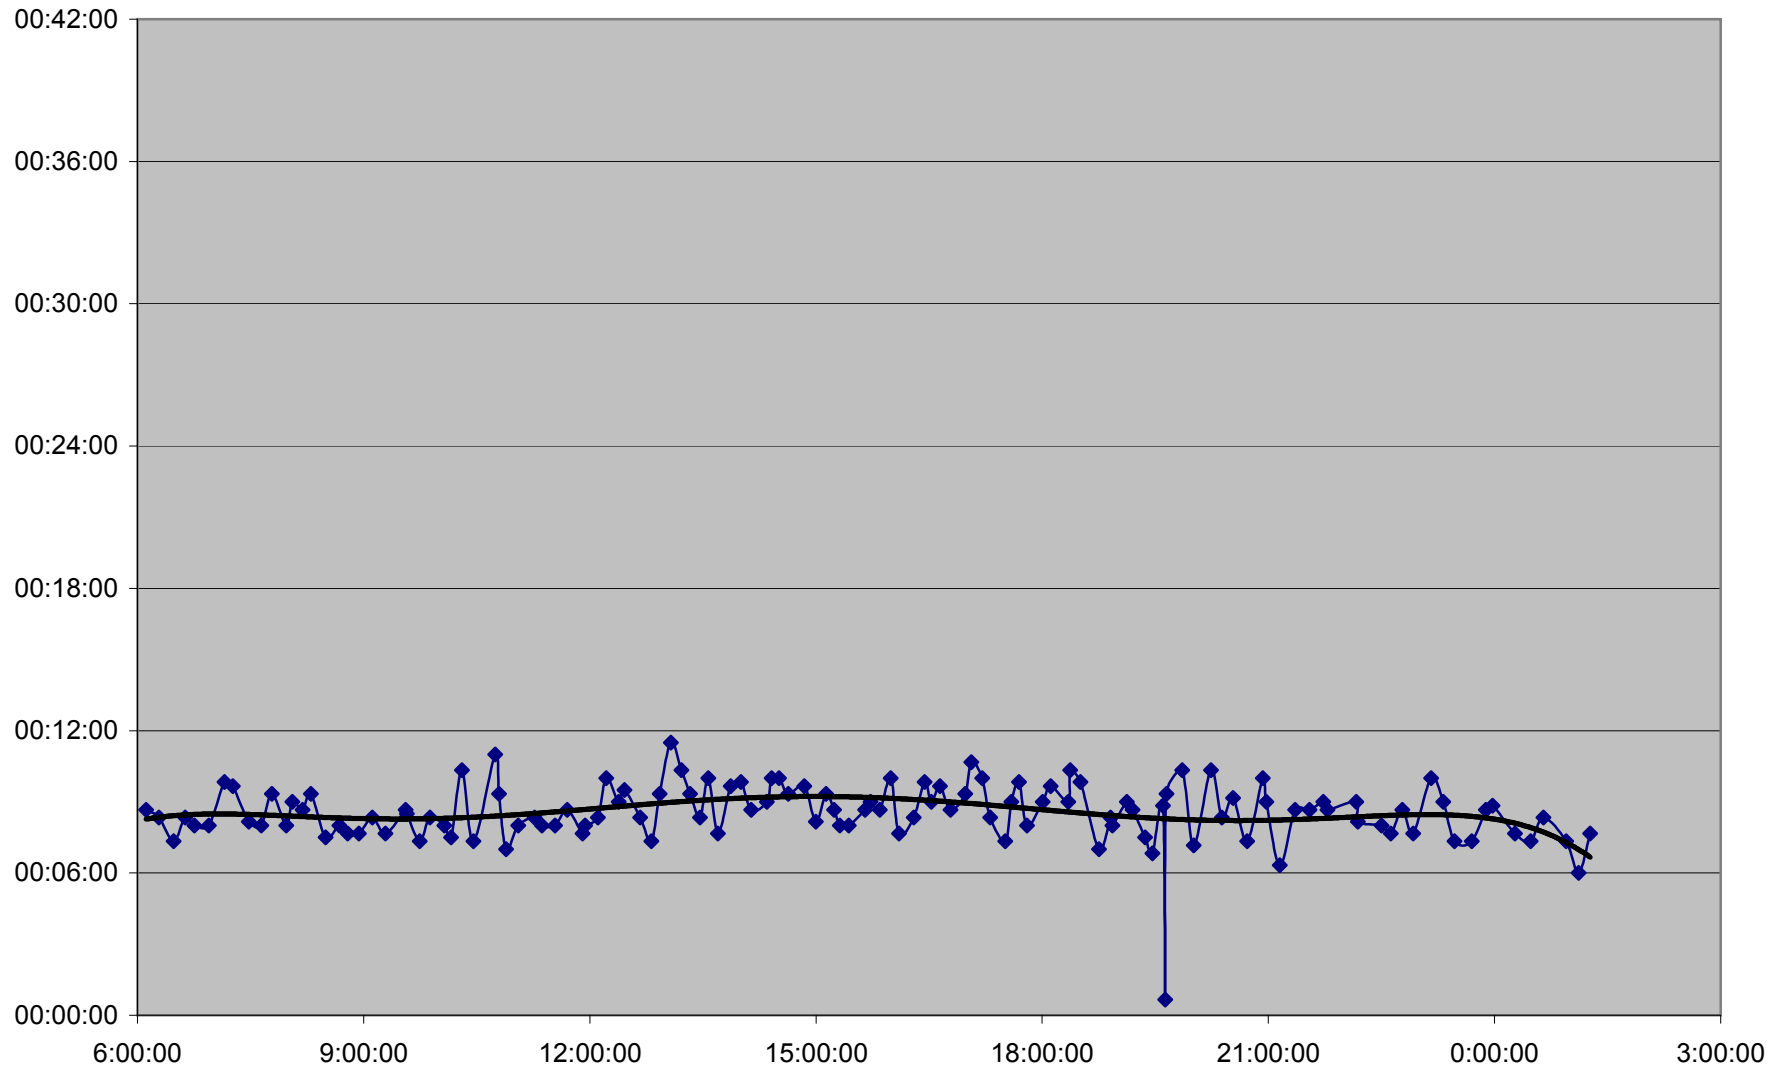

QUEEN Up 20061225 from Neville Loop to Woodbine Ave.

QUEEN Up 20061225 from Woodbine Ave. to Greenwood Ave.

QUEEN Up 20061225 from Greenwood Ave. to Broadview Ave.

QUEEN Up 20061225 from Broadview Ave. to Yonge St.

QUEEN Up 20061225 from Yonge St. to Spadina Ave.

QUEEN Up 20061225 from Spadina Ave. to Strachan Ave.

QUEEN Up 20061225 from Strachan Ave. to Gladstone Ave.

QUEEN Up 20061225 from Gladstone Ave. to Wilson Park Rd.

QUEEN Up 20061225 from Wilson Park Rd. to Parkside Dr.

QUEEN Up 20061225 from Parkside Dr. to Queensway Humber

QUEEN Up 20061225 from Queensway Humber to Lakeshore Humber

QUEEN Up 20061225 from Lakeshore Humber to Royal York

QUEEN Up 20061225 from Royal York to Kipling Ave.

QUEEN Up 20061225 from Kipling Ave. to Long Branch Loop