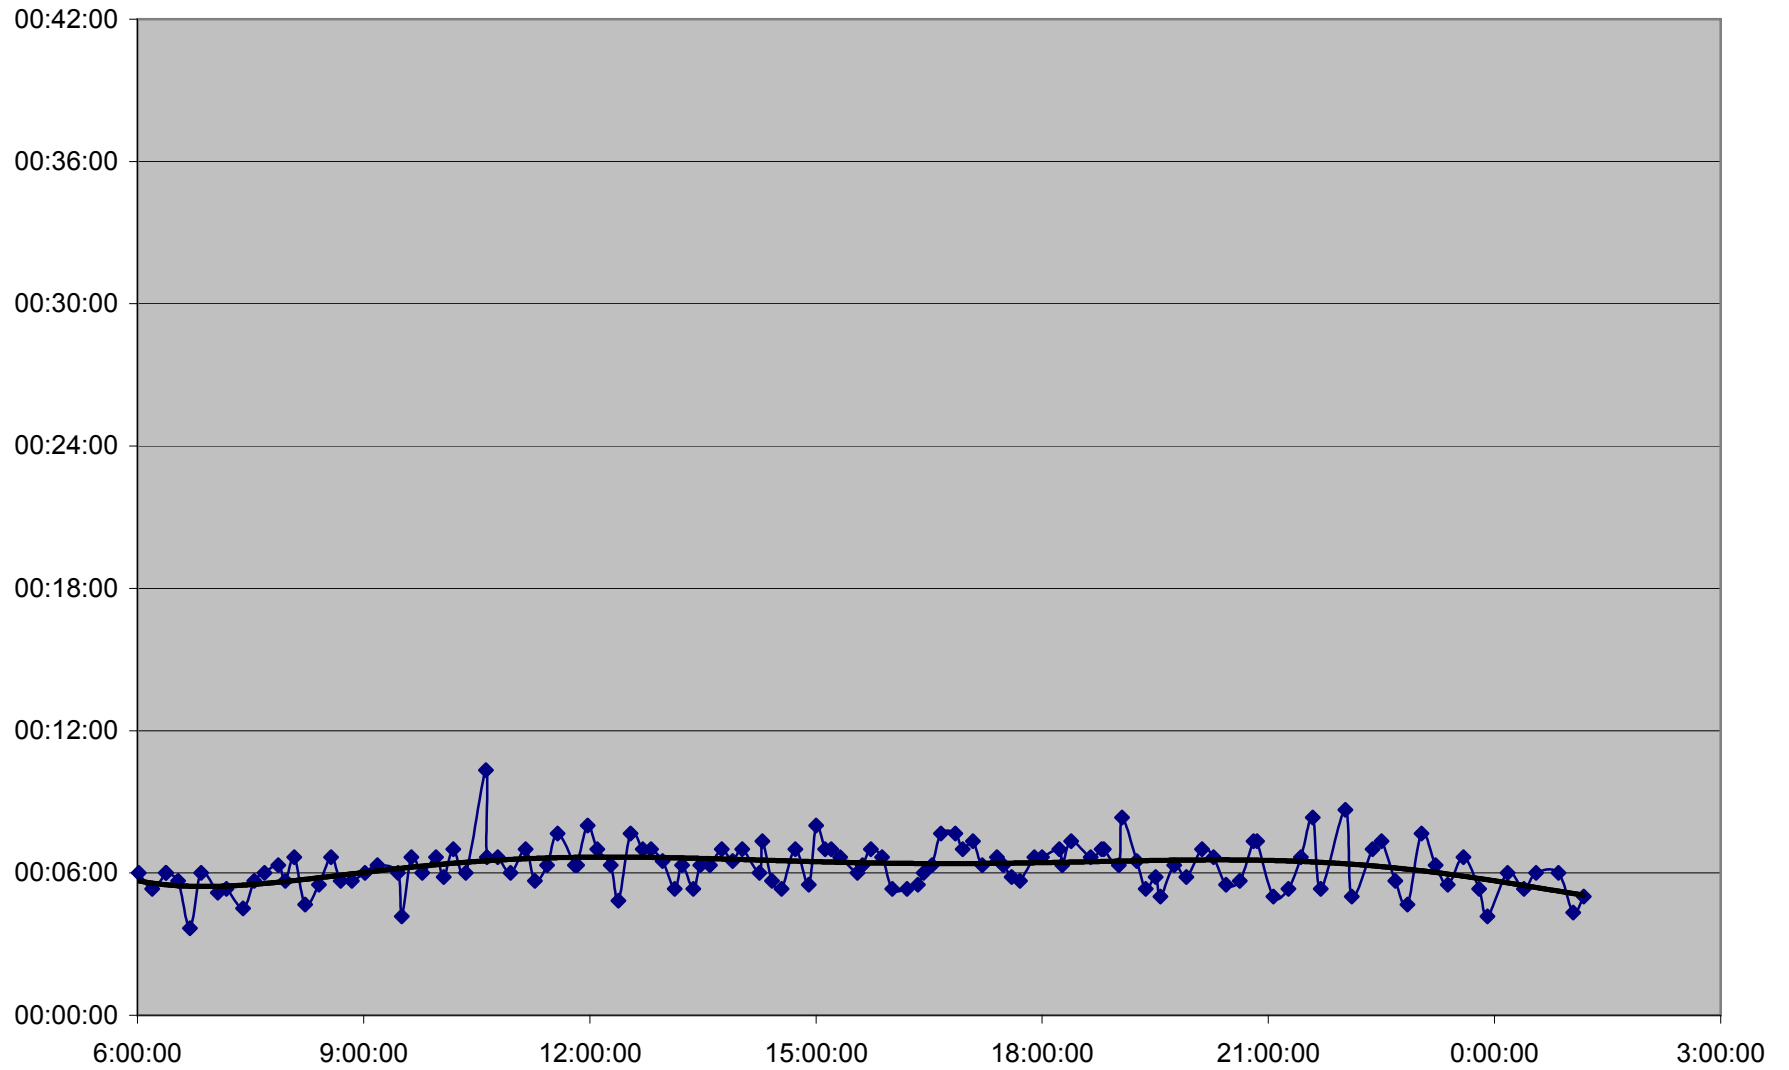

QUEEN Up 20061225 from Neville Loop to Woodbine Ave.

QUEEN Up 20061225 from Woodbine Ave. to Greenwood Ave.

QUEEN Up 20061225 from Greenwood Ave. to Broadview Ave.

QUEEN Up 20061225 from Broadview Ave. to Yonge St.

QUEEN Up 20061225 from Yonge St. to Spadina Ave.

QUEEN Up 20061225 from Spadina Ave. to Strachan Ave.

QUEEN Up 20061225 from Strachan Ave. to Gladstone Ave.

QUEEN Up 20061225 from Gladstone Ave. to Wilson Park Rd.

QUEEN Up 20061225 from Wilson Park Rd. to Parkside Dr.

QUEEN Up 20061225 from Parkside Dr. to Queensway Humber

QUEEN Up 20061225 from Queensway Humber to Lakeshore Humber

QUEEN Up 20061225 from Lakeshore Humber to Royal York

QUEEN Up 20061225 from Royal York to Kipling Ave.

QUEEN Up 20061225 from Kipling Ave. to Long Branch Loop