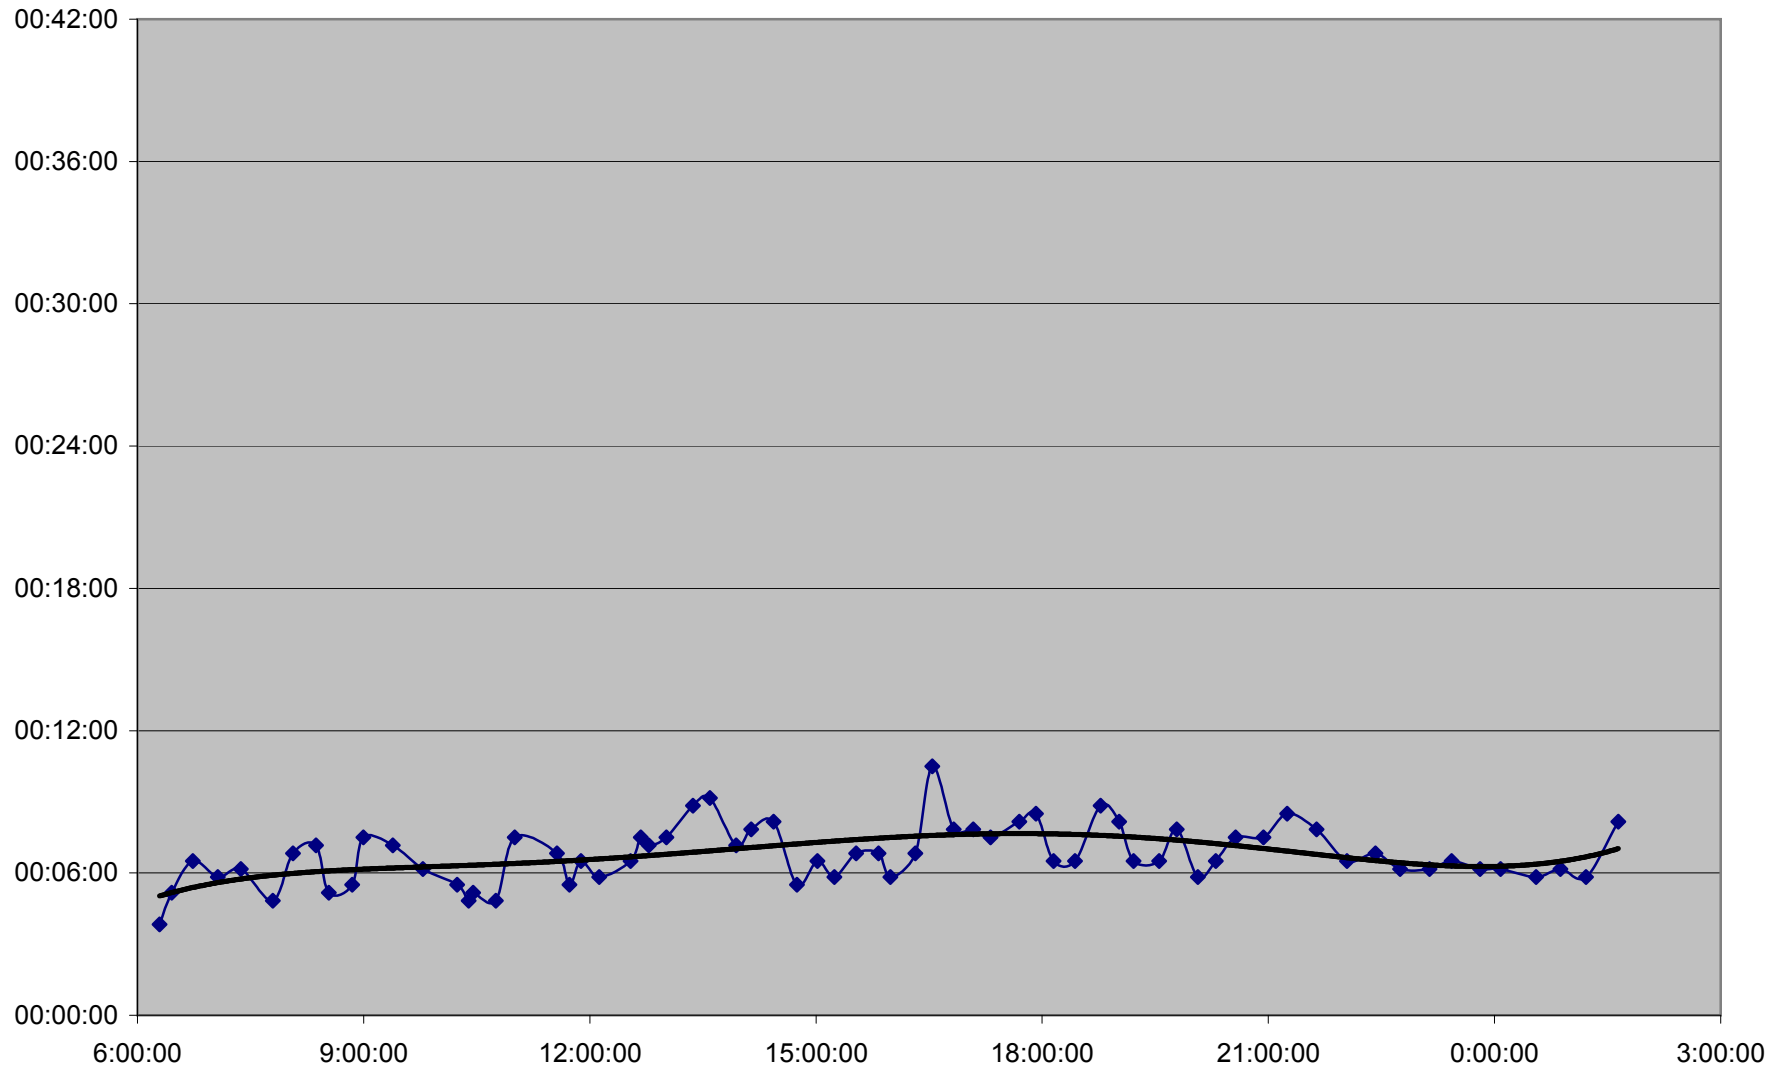

QUEEN Up 20061225 from Wilson Park Rd. to Parkside Dr.

QUEEN Up 20061225 from Parkside Dr. to Queensway Humber

QUEEN Up 20061225 from Queensway Humber to Lakeshore Humber

QUEEN Up 20061225 from Lakeshore Humber to Royal York

QUEEN Up 20061225 from Royal York to Kipling Ave.

QUEEN Up 20061225 from Kipling Ave. to Long Branch Loop