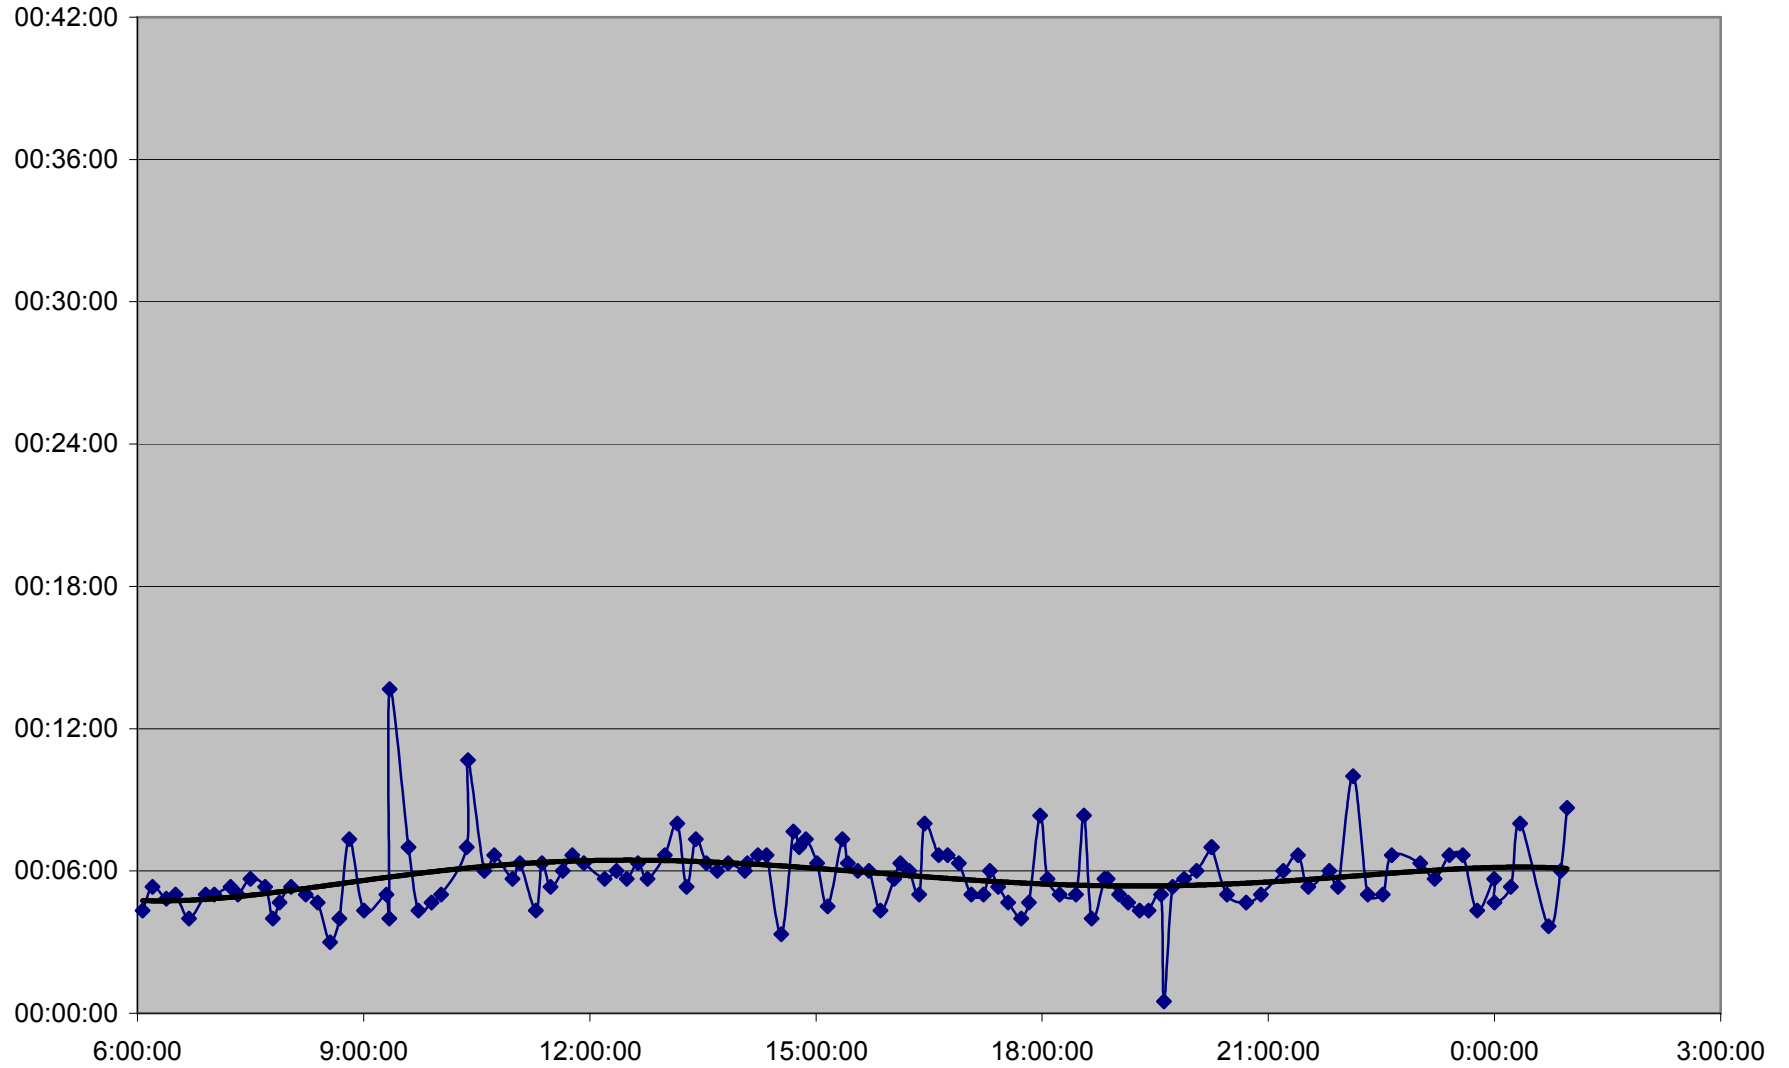

QUEEN Up 20061225 from Neville Loop to Woodbine Ave.

QUEEN Up 20061225 from Woodbine Ave. to Greenwood Ave.

QUEEN Up 20061225 from Greenwood Ave. to Broadview Ave.

QUEEN Up 20061225 from Broadview Ave. to Yonge St.

QUEEN Up 20061225 from Yonge St. to Spadina Ave.

QUEEN Up 20061225 from Spadina Ave. to Strachan Ave.

QUEEN Up 20061225 from Strachan Ave. to Gladstone Ave.

QUEEN Up 20061225 from Gladstone Ave. to Wilson Park Rd.

QUEEN Up 20061225 from Wilson Park Rd. to Parkside Dr.

QUEEN Up 20061225 from Parkside Dr. to Queensway Humber

QUEEN Up 20061225 from Queensway Humber to Lakeshore Humber

QUEEN Up 20061225 from Lakeshore Humber to Royal York

QUEEN Up 20061225 from Royal York to Kipling Ave.

QUEEN Up 20061225 from Kipling Ave. to Long Branch Loop