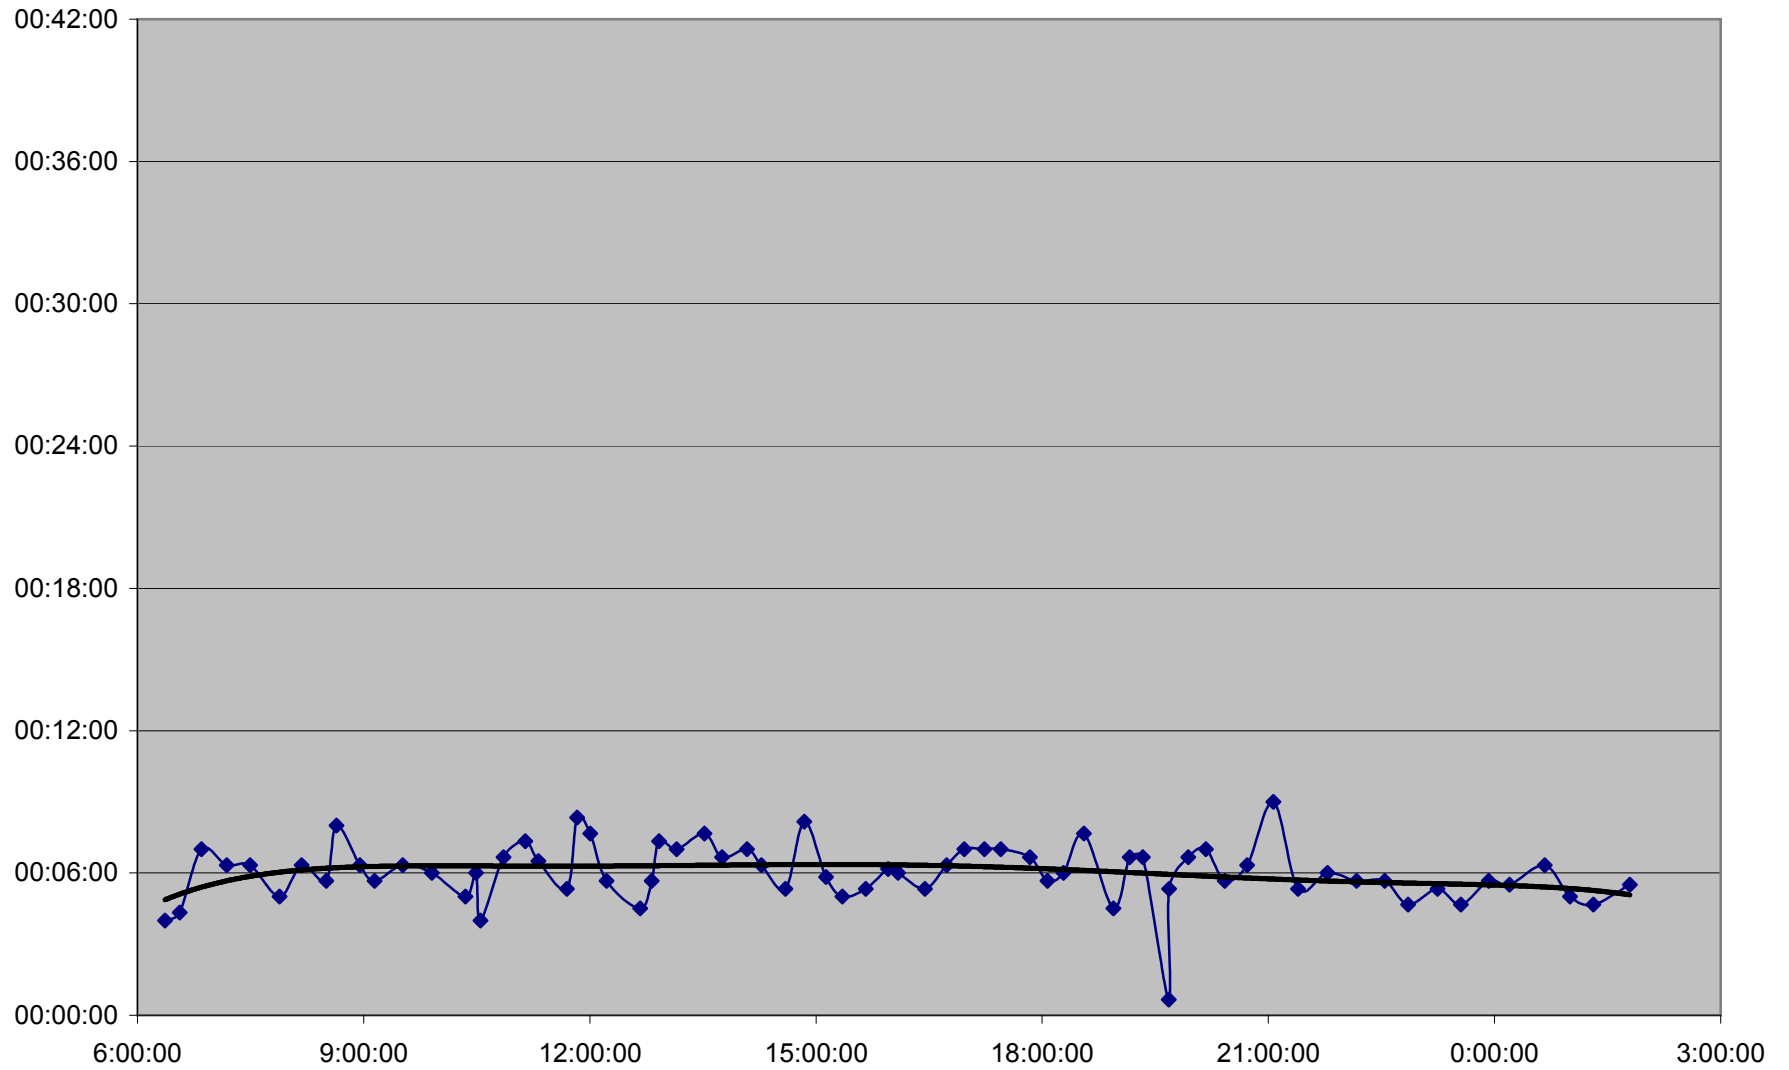

QUEEN Up 20061225 from Wilson Park Rd. to Parkside Dr.

QUEEN Up 20061225 from Parkside Dr. to Queensway Humber

QUEEN Up 20061225 from Queensway Humber to Lakeshore Humber

QUEEN Up 20061225 from Lakeshore Humber to Royal York

QUEEN Up 20061225 from Royal York to Kipling Ave.

QUEEN Up 20061225 from Kipling Ave. to Long Branch Loop