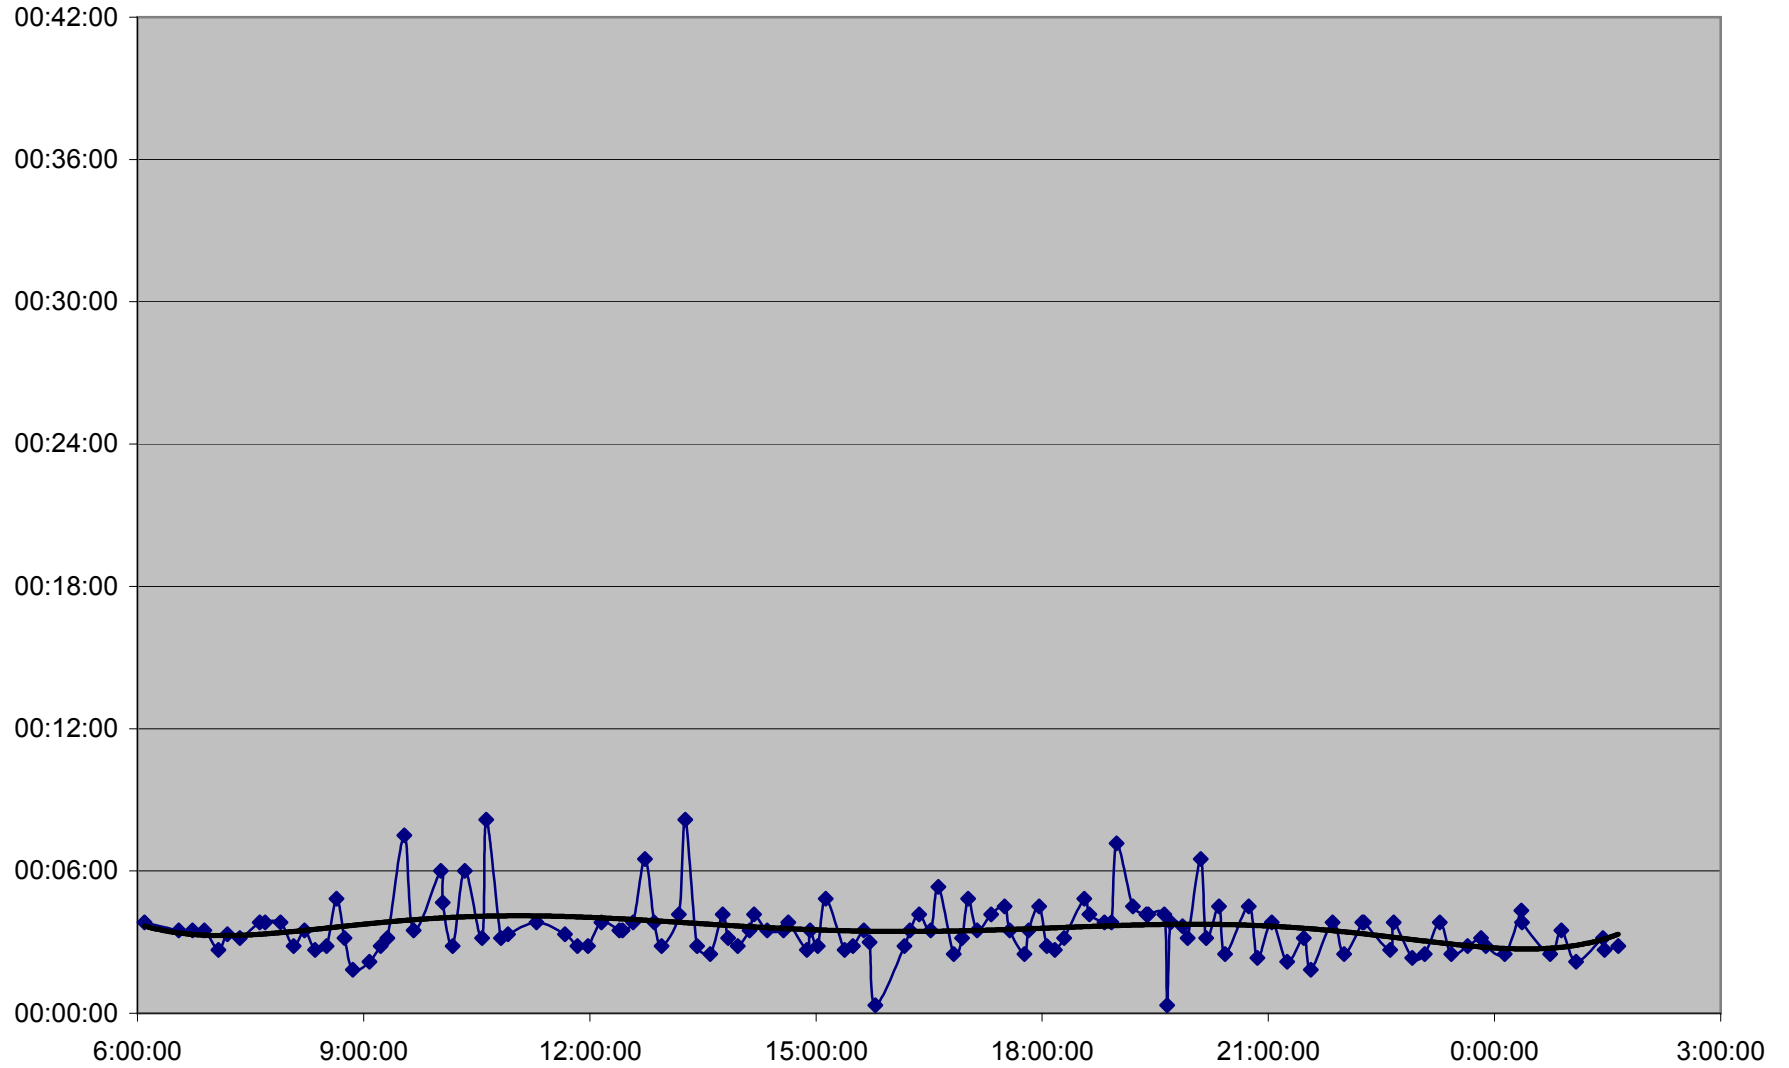

QUEEN Up 20061225 from Neville Loop to Woodbine Ave.

QUEEN Up 20061225 from Woodbine Ave. to Greenwood Ave.

QUEEN Up 20061225 from Greenwood Ave. to Broadview Ave.

QUEEN Up 20061225 from Broadview Ave. to Yonge St.

QUEEN Up 20061225 from Yonge St. to Spadina Ave.

QUEEN Up 20061225 from Spadina Ave. to Strachan Ave.

QUEEN Up 20061225 from Strachan Ave. to Gladstone Ave.

QUEEN Up 20061225 from Gladstone Ave. to Wilson Park Rd.

QUEEN Up 20061225 from Wilson Park Rd. to Parkside Dr.

QUEEN Up 20061225 from Parkside Dr. to Queensway Humber

QUEEN Up 20061225 from Queensway Humber to Lakeshore Humber

QUEEN Up 20061225 from Lakeshore Humber to Royal York

QUEEN Up 20061225 from Royal York to Kipling Ave.

QUEEN Up 20061225 from Kipling Ave. to Long Branch Loop