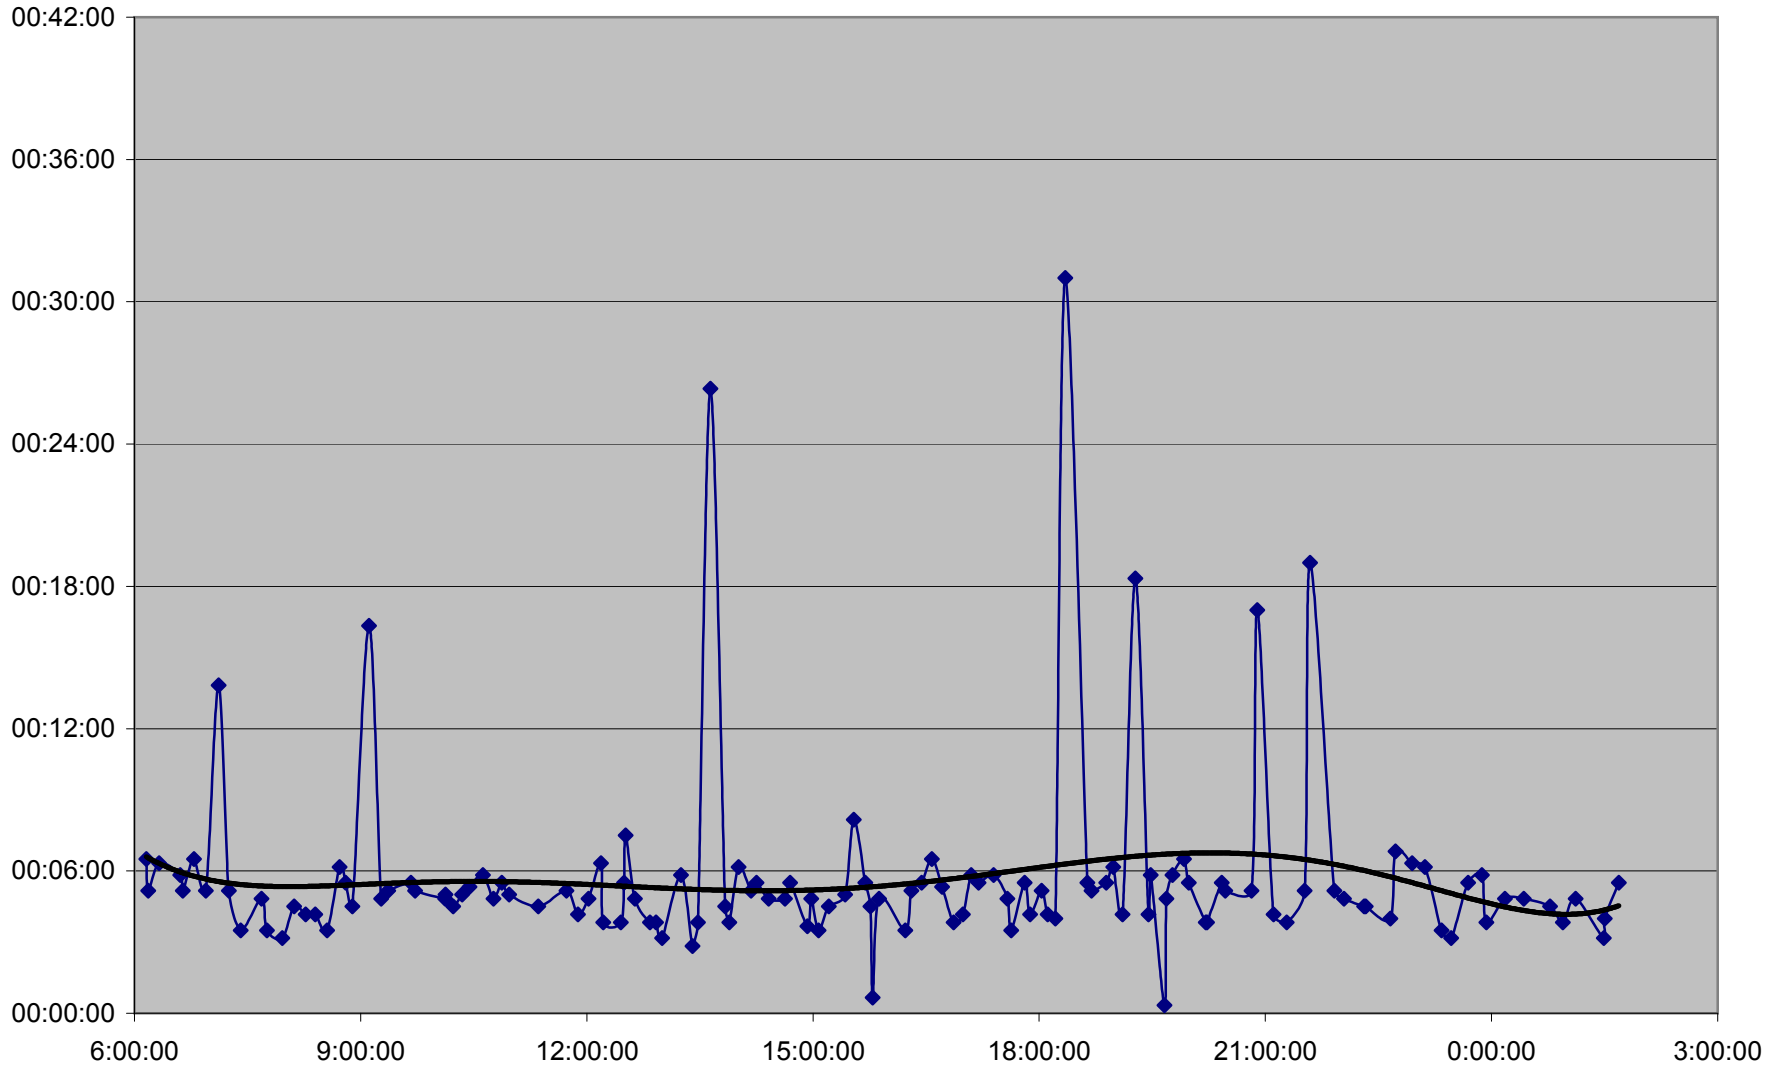

QUEEN Up 20061225 from Neville Loop to Woodbine Ave.

QUEEN Up 20061225 from Woodbine Ave. to Greenwood Ave.

QUEEN Up 20061225 from Greenwood Ave. to Broadview Ave.

QUEEN Up 20061225 from Broadview Ave. to Yonge St.

QUEEN Up 20061225 from Yonge St. to Spadina Ave.

QUEEN Up 20061225 from Spadina Ave. to Strachan Ave.

QUEEN Up 20061225 from Strachan Ave. to Gladstone Ave.

QUEEN Up 20061225 from Gladstone Ave. to Wilson Park Rd.

QUEEN Up 20061225 from Wilson Park Rd. to Parkside Dr.

QUEEN Up 20061225 from Parkside Dr. to Queensway Humber

QUEEN Up 20061225 from Queensway Humber to Lakeshore Humber

QUEEN Up 20061225 from Lakeshore Humber to Royal York

QUEEN Up 20061225 from Royal York to Kipling Ave.

QUEEN Up 20061225 from Kipling Ave. to Long Branch Loop