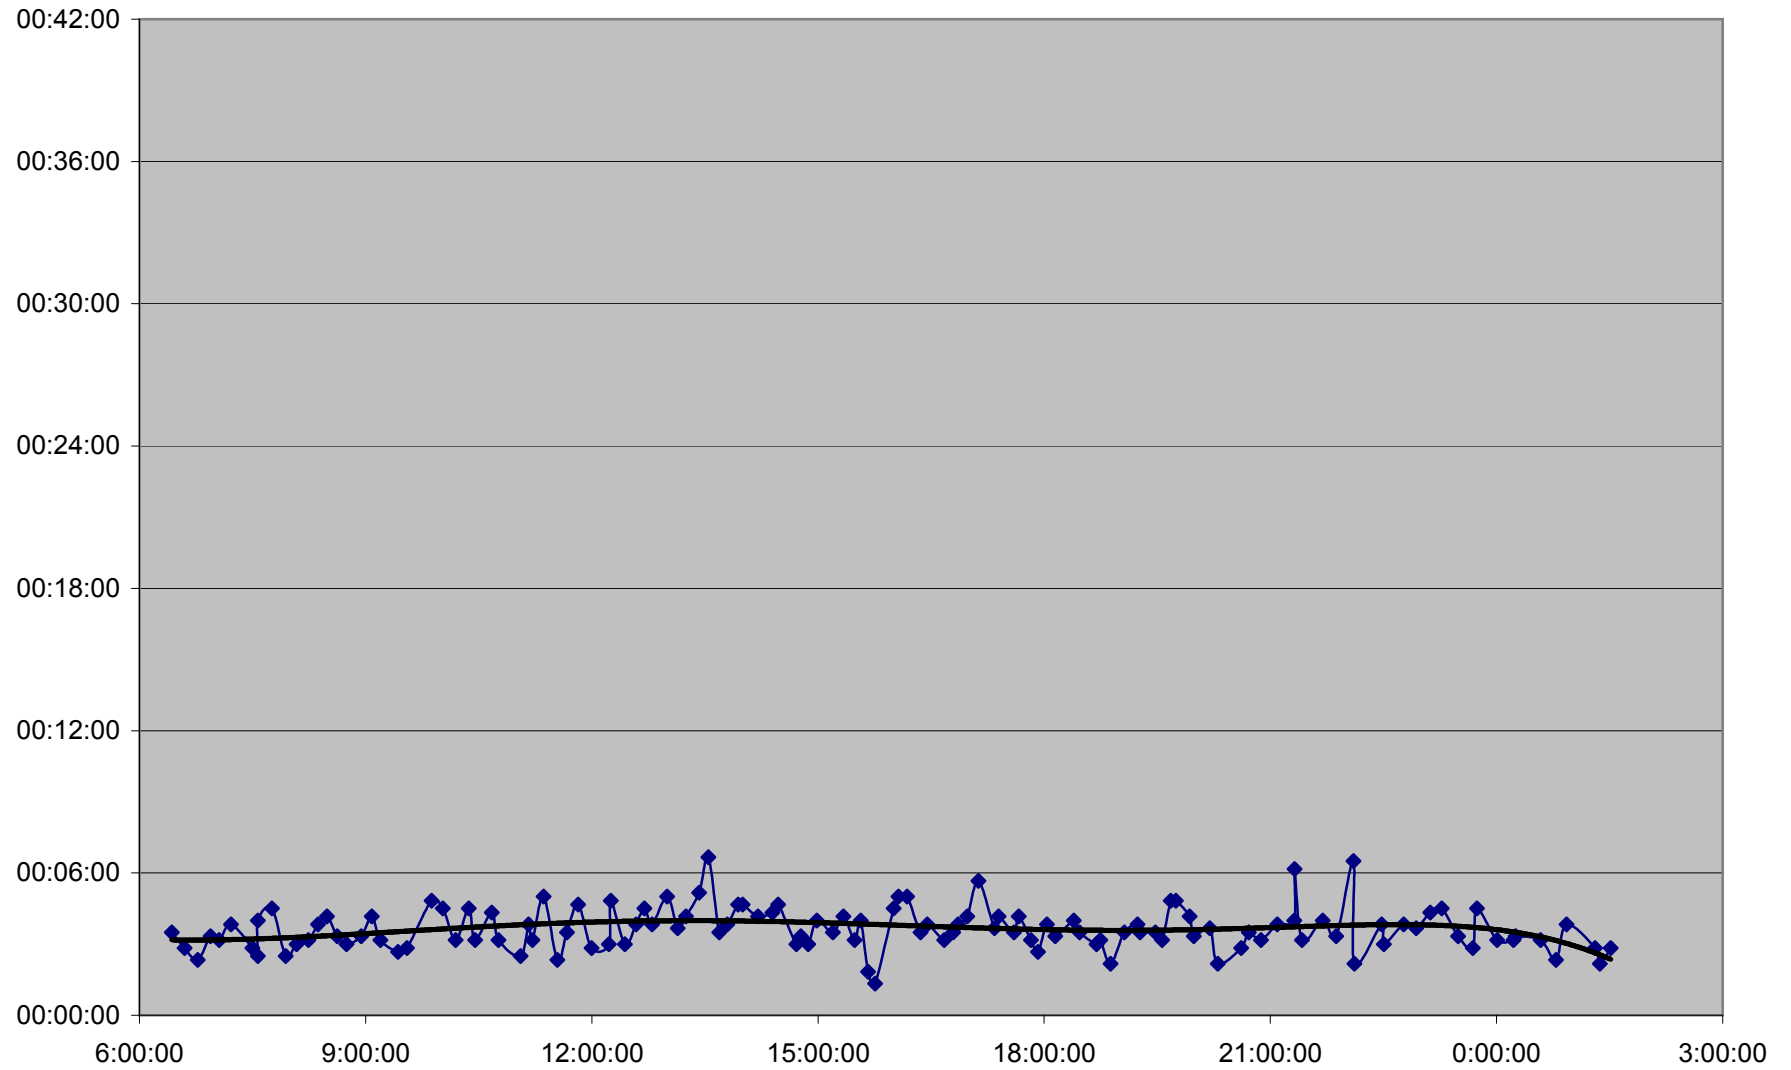

QUEEN Up 20061225 from Neville Loop to Woodbine Ave.

QUEEN Up 20061225 from Woodbine Ave. to Greenwood Ave.

QUEEN Up 20061225 from Greenwood Ave. to Broadview Ave.

QUEEN Up 20061225 from Broadview Ave. to Yonge St.

QUEEN Up 20061225 from Yonge St. to Spadina Ave.

QUEEN Up 20061225 from Spadina Ave. to Strachan Ave.

QUEEN Up 20061225 from Strachan Ave. to Gladstone Ave.

QUEEN Up 20061225 from Gladstone Ave. to Wilson Park Rd.

QUEEN Up 20061225 from Wilson Park Rd. to Parkside Dr.

QUEEN Up 20061225 from Parkside Dr. to Queensway Humber

QUEEN Up 20061225 from Queensway Humber to Lakeshore Humber

QUEEN Up 20061225 from Lakeshore Humber to Royal York

QUEEN Up 20061225 from Royal York to Kipling Ave.

QUEEN Up 20061225 from Kipling Ave. to Long Branch Loop