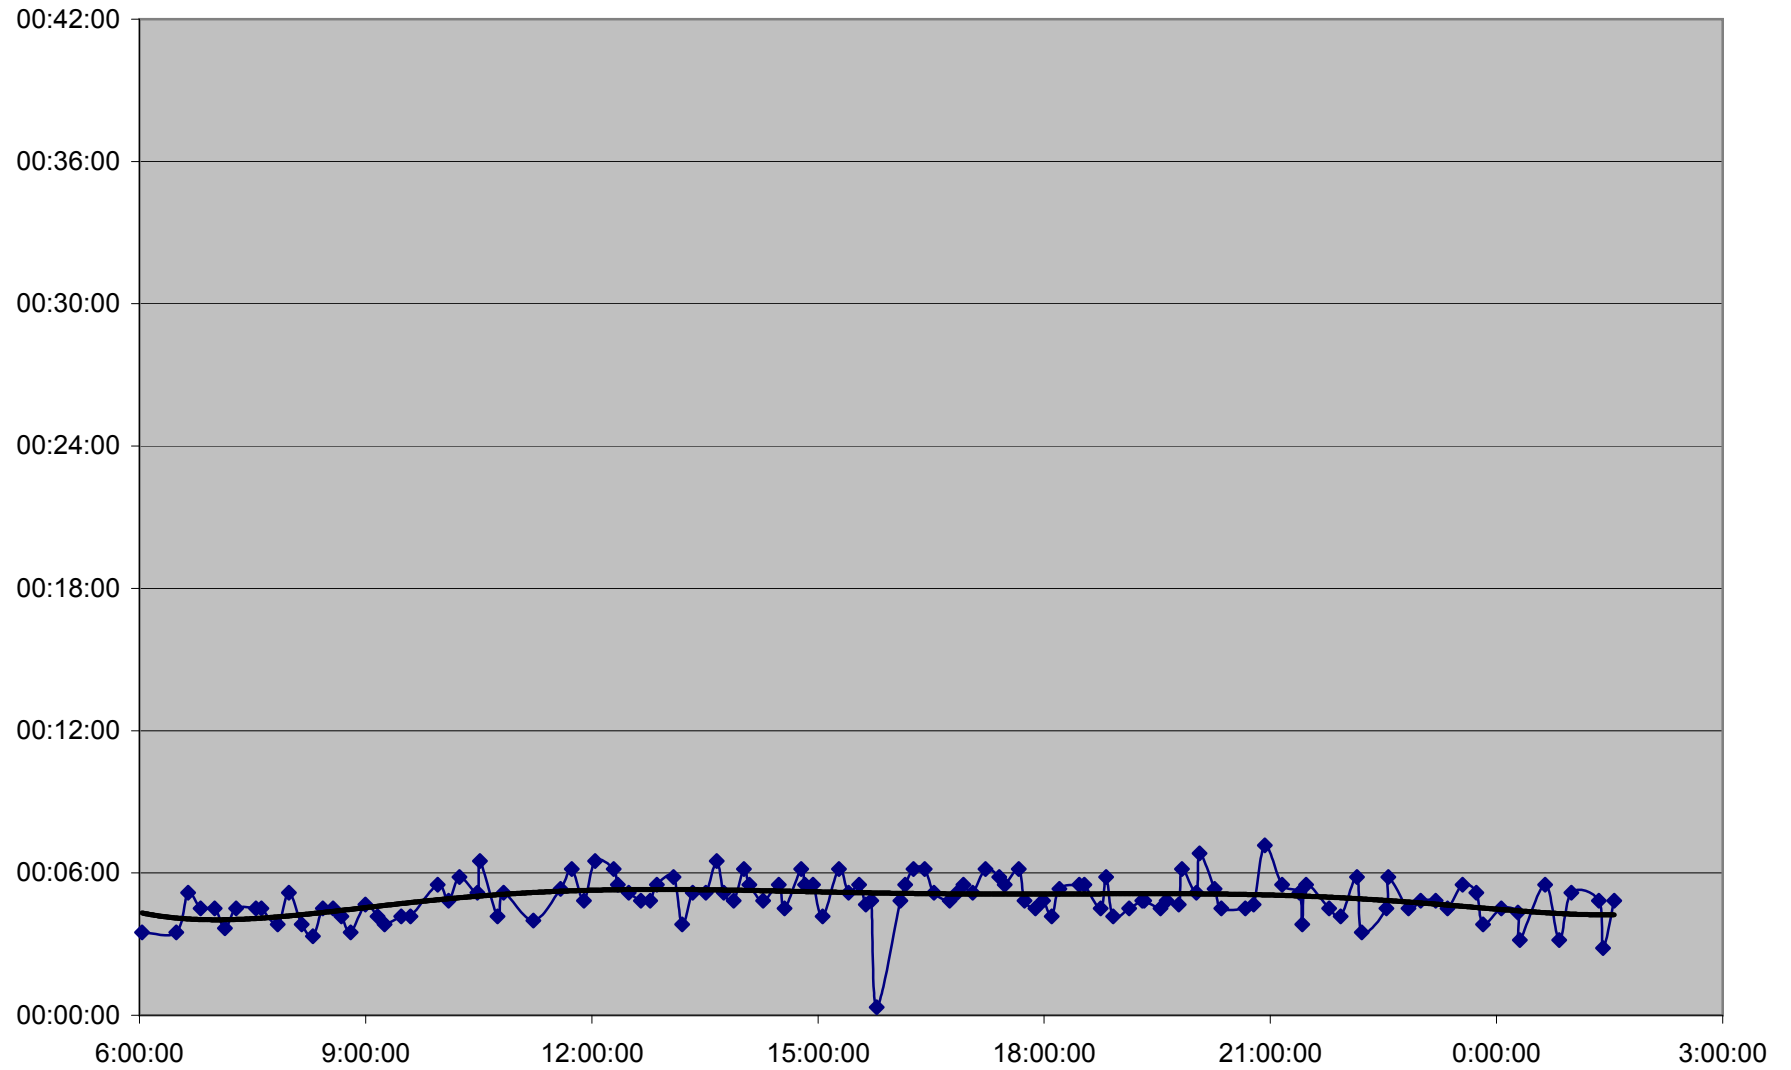

QUEEN Up 20061225 from Neville Loop to Woodbine Ave.

QUEEN Up 20061225 from Woodbine Ave. to Greenwood Ave.

QUEEN Up 20061225 from Greenwood Ave. to Broadview Ave.

QUEEN Up 20061225 from Broadview Ave. to Yonge St.

QUEEN Up 20061225 from Yonge St. to Spadina Ave.

QUEEN Up 20061225 from Spadina Ave. to Strachan Ave.

QUEEN Up 20061225 from Strachan Ave. to Gladstone Ave.

QUEEN Up 20061225 from Gladstone Ave. to Wilson Park Rd.

QUEEN Up 20061225 from Wilson Park Rd. to Parkside Dr.

QUEEN Up 20061225 from Parkside Dr. to Queensway Humber

QUEEN Up 20061225 from Queensway Humber to Lakeshore Humber

QUEEN Up 20061225 from Lakeshore Humber to Royal York

QUEEN Up 20061225 from Royal York to Kipling Ave.

QUEEN Up 20061225 from Kipling Ave. to Long Branch Loop