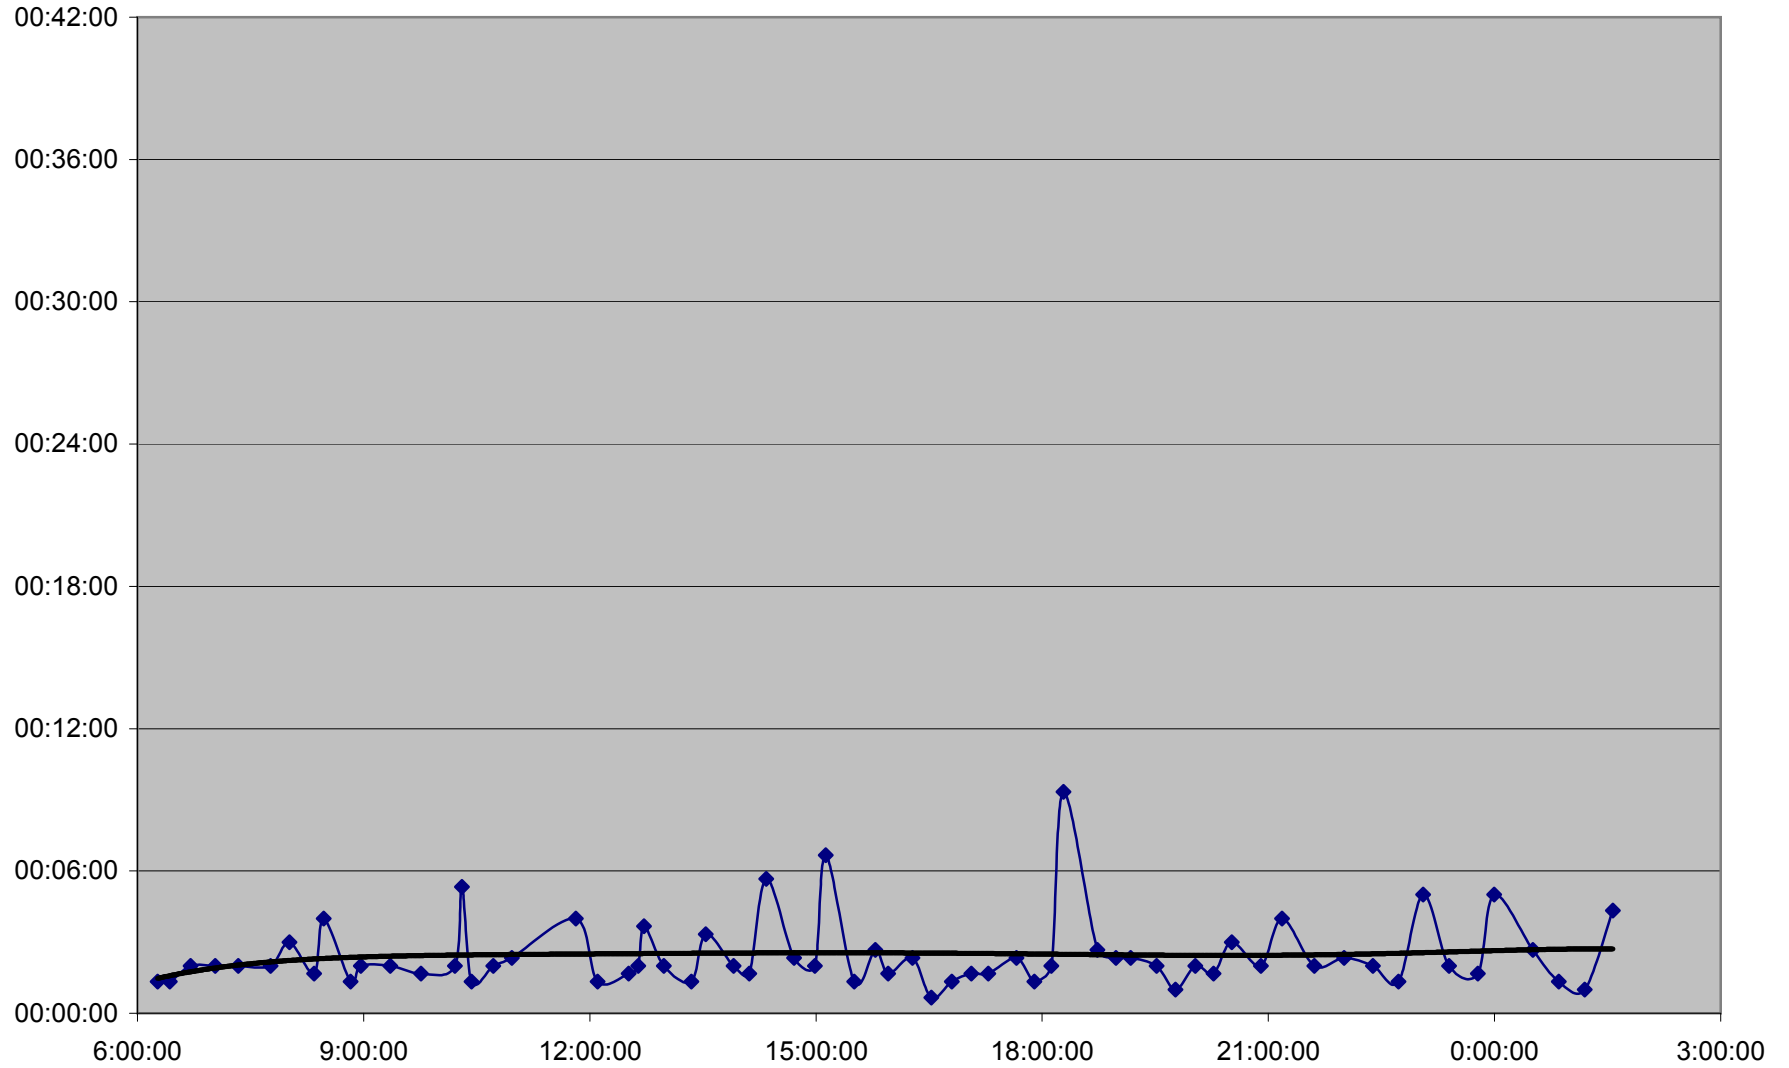

QUEEN Up 20061225 from Neville Loop to Woodbine Ave.

QUEEN Up 20061225 from Woodbine Ave. to Greenwood Ave.

QUEEN Up 20061225 from Greenwood Ave. to Broadview Ave.

QUEEN Up 20061225 from Broadview Ave. to Yonge St.

QUEEN Up 20061225 from Yonge St. to Spadina Ave.

QUEEN Up 20061225 from Spadina Ave. to Strachan Ave.

QUEEN Up 20061225 from Strachan Ave. to Gladstone Ave.

QUEEN Up 20061225 from Gladstone Ave. to Wilson Park Rd.

QUEEN Up 20061225 from Wilson Park Rd. to Parkside Dr.

QUEEN Up 20061225 from Parkside Dr. to Queensway Humber

QUEEN Up 20061225 from Queensway Humber to Lakeshore Humber

QUEEN Up 20061225 from Lakeshore Humber to Royal York

QUEEN Up 20061225 from Royal York to Kipling Ave.

QUEEN Up 20061225 from Kipling Ave. to Long Branch Loop