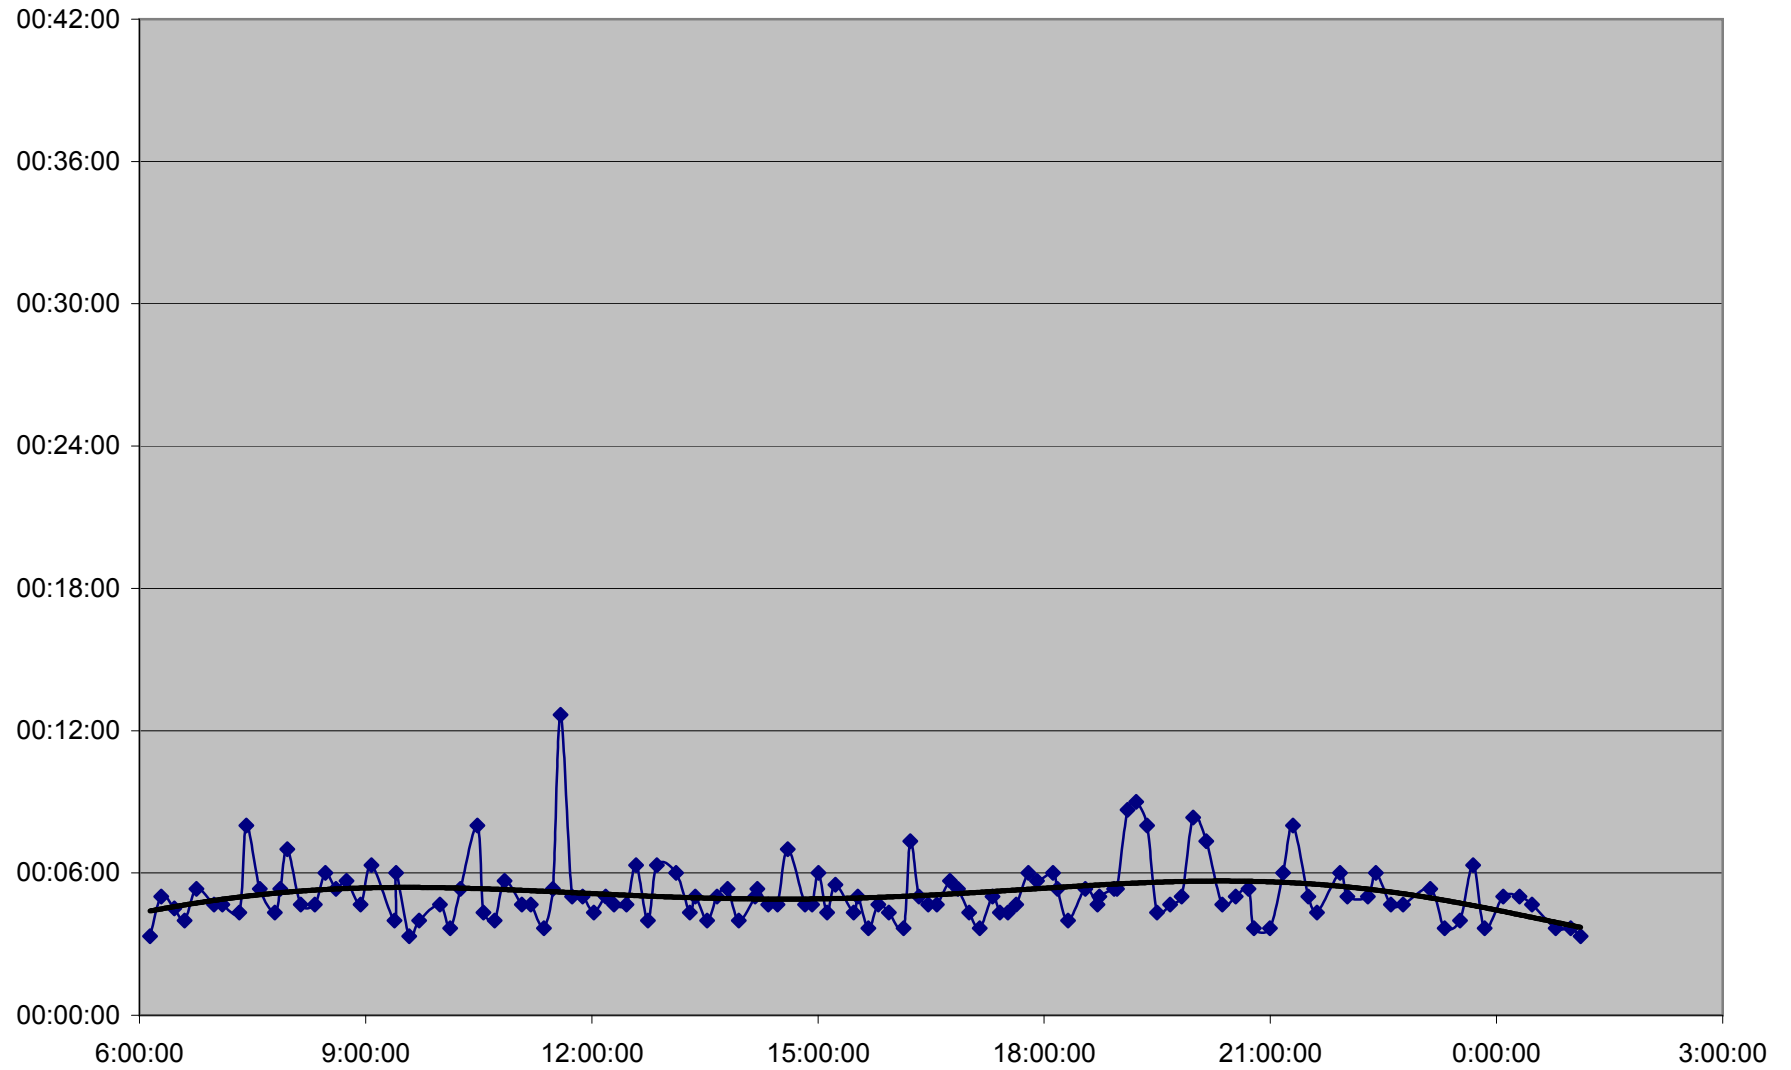

QUEEN Up 20061225 from Neville Loop to Woodbine Ave.

QUEEN Up 20061225 from Woodbine Ave. to Greenwood Ave.

QUEEN Up 20061225 from Greenwood Ave. to Broadview Ave.

QUEEN Up 20061225 from Broadview Ave. to Yonge St.

QUEEN Up 20061225 from Yonge St. to Spadina Ave.

QUEEN Up 20061225 from Spadina Ave. to Strachan Ave.

QUEEN Up 20061225 from Strachan Ave. to Gladstone Ave.

QUEEN Up 20061225 from Gladstone Ave. to Wilson Park Rd.

QUEEN Up 20061225 from Wilson Park Rd. to Parkside Dr.

QUEEN Up 20061225 from Parkside Dr. to Queensway Humber

QUEEN Up 20061225 from Queensway Humber to Lakeshore Humber

QUEEN Up 20061225 from Lakeshore Humber to Royal York

QUEEN Up 20061225 from Royal York to Kipling Ave.

QUEEN Up 20061225 from Kipling Ave. to Long Branch Loop