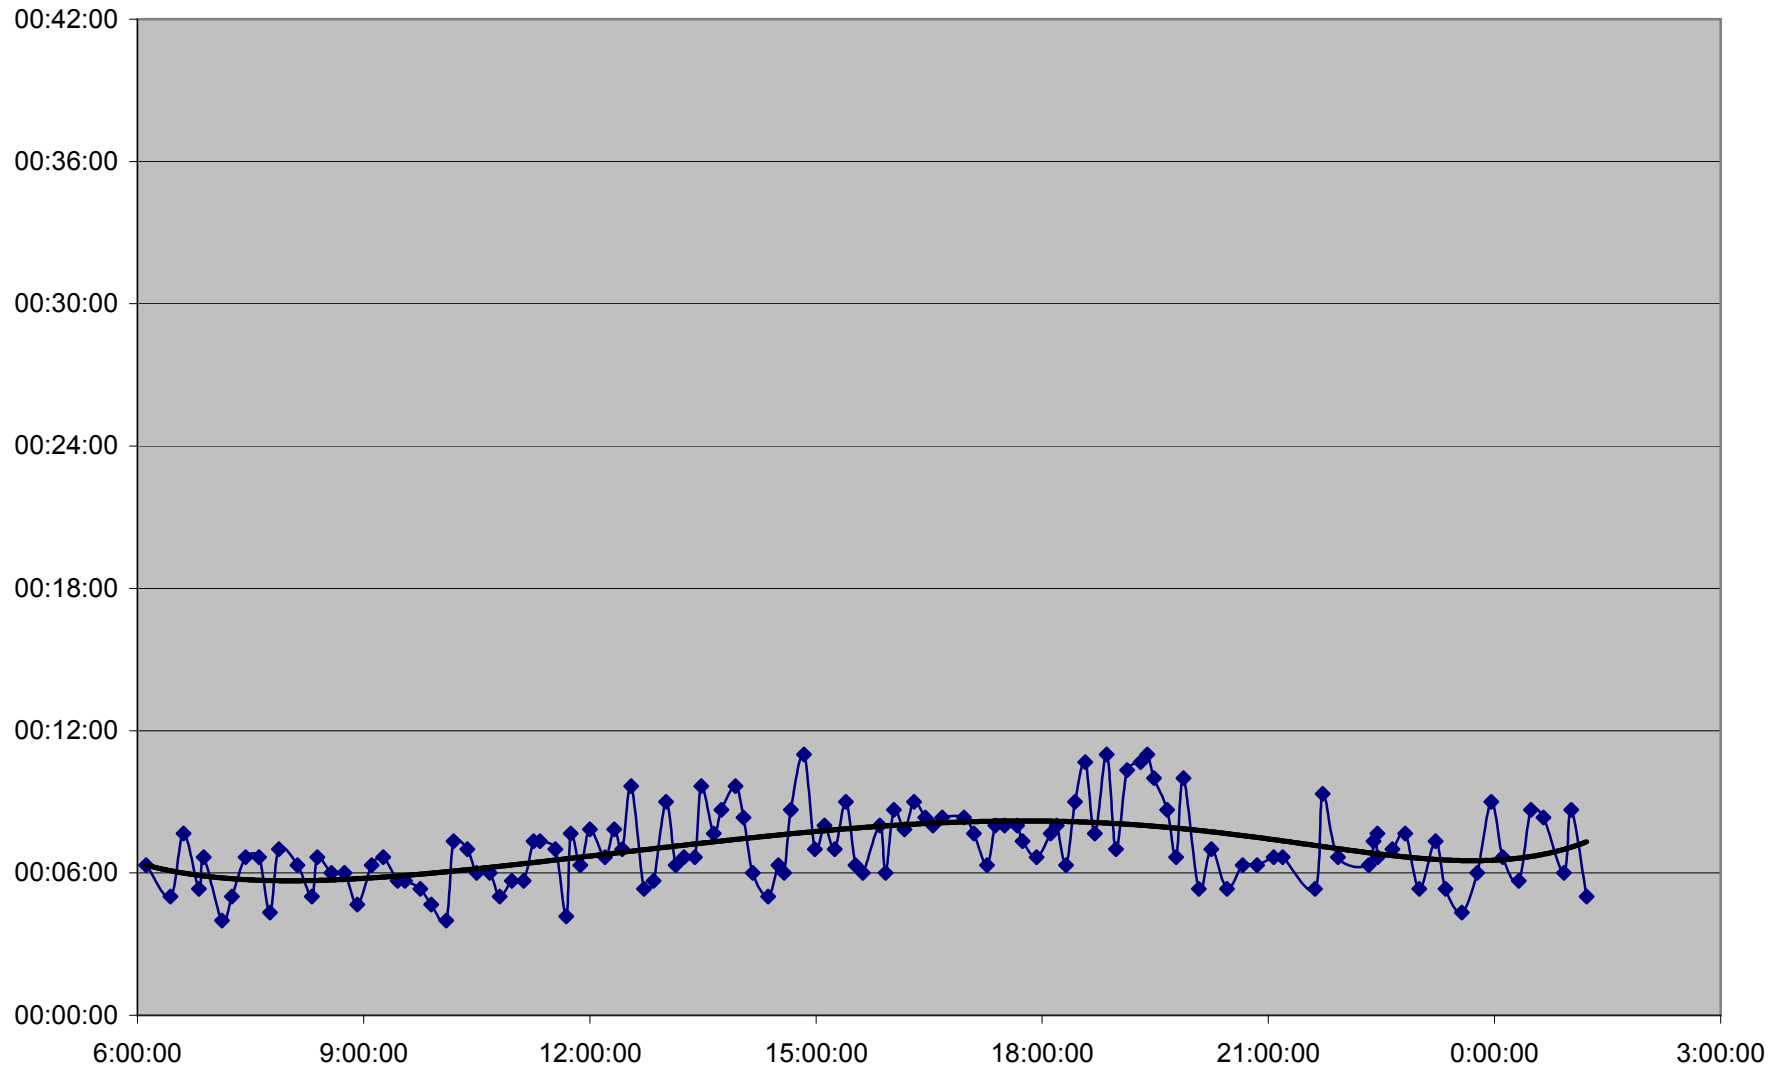

QUEEN Down 20061225 from Queensway Humber to Parkside Dr.

QUEEN Down 20061225 from Parkside Dr. to Wilson Park Rd.

QUEEN Down 20061225 from Wilson Park Rd. to Gladstone Ave.

QUEEN Down 20061225 from Gladstone Ave. to Strachan Ave.

QUEEN Down 20061225 from Strachan Ave. to Spadina Ave.

QUEEN Down 20061225 from Spadina Ave. to Yonge St.

QUEEN Down 20061225 from Yonge St. to Broadview Ave.

QUEEN Down 20061225 from Broadview Ave. to Greenwood Ave.

QUEEN Down 20061225 from Greenwood Ave. to Woodbine Ave.

QUEEN Down 20061225 from Woodbine Ave. to Neville Loop