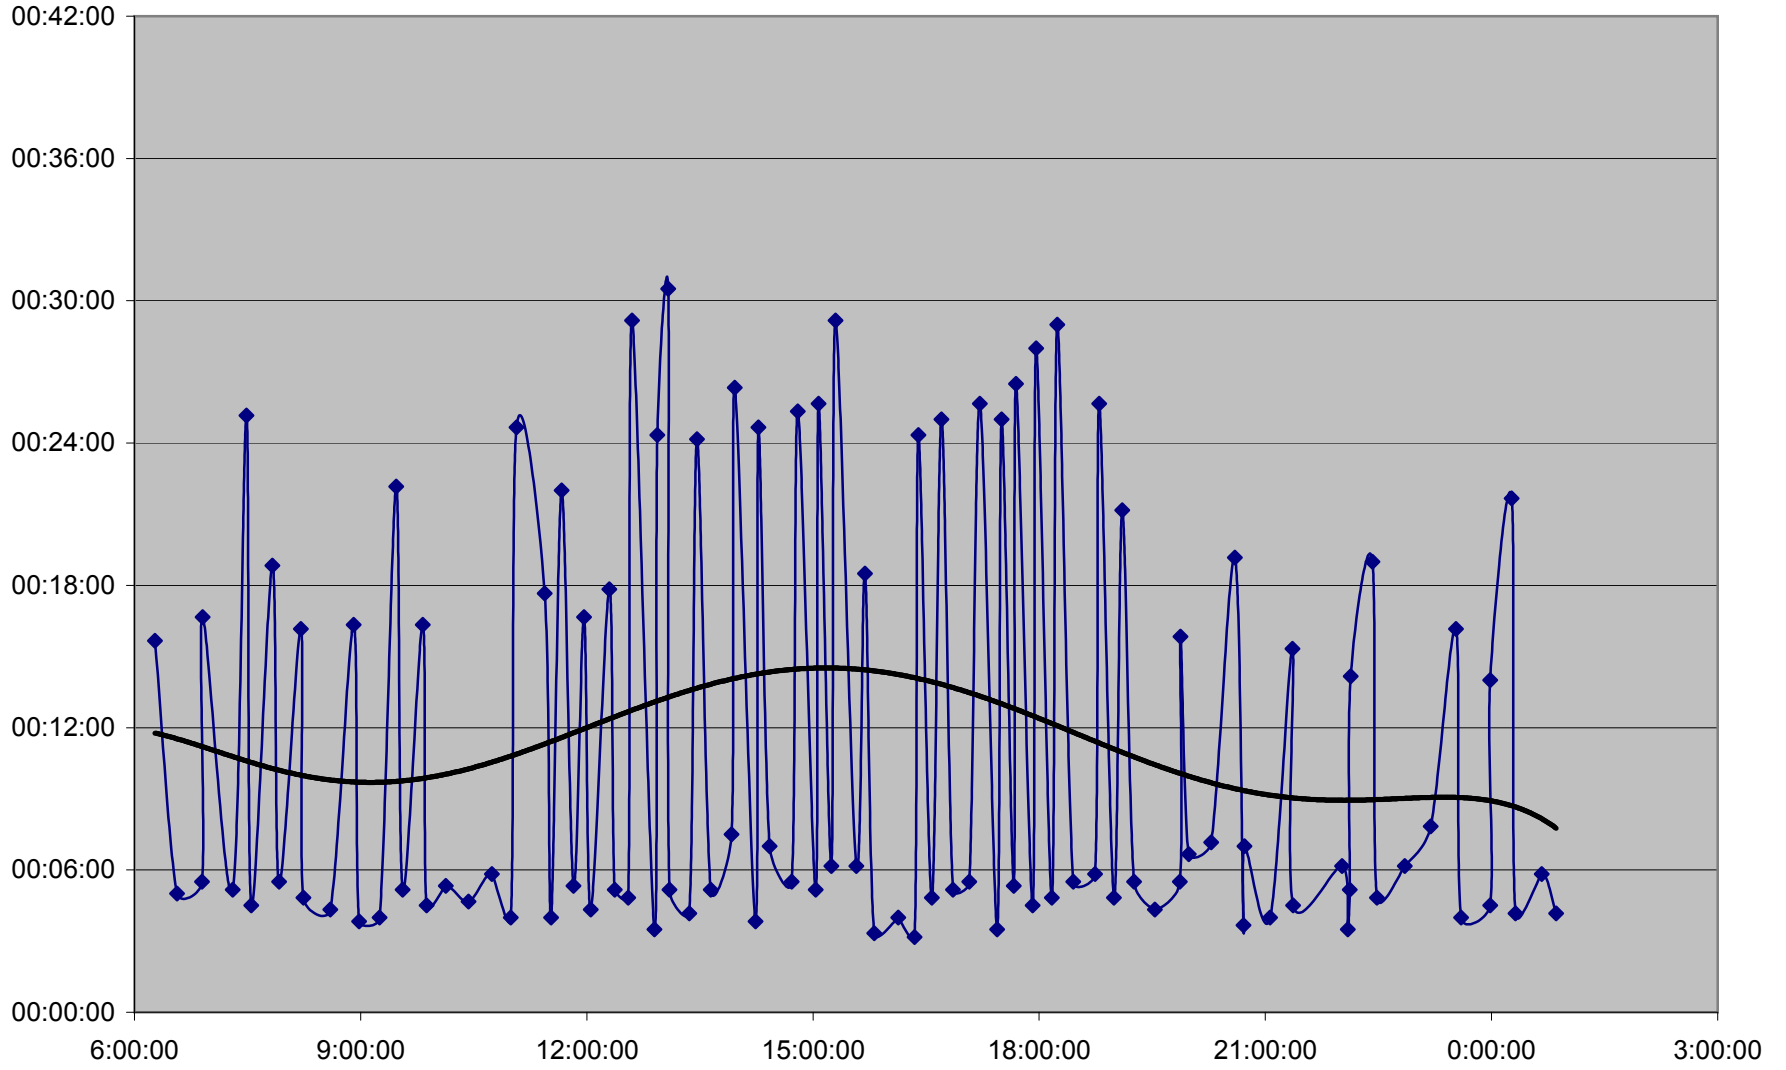

QUEEN Down 20061225 from Long Branch Loop to Kipling Ave.

QUEEN Down 20061225 from Kipling Ave. to Royal York

QUEEN Down 20061225 from Royal York to Lakeshore Humber

QUEEN Down 20061225 from Lakeshore Humber to Queensway Humber

QUEEN Down 20061225 from Queensway Humber to Parkside Dr.

QUEEN Down 20061225 from Parkside Dr. to Wilson Park Rd.

QUEEN Down 20061225 from Wilson Park Rd. to Gladstone Ave.

QUEEN Down 20061225 from Gladstone Ave. to Strachan Ave.

QUEEN Down 20061225 from Strachan Ave. to Spadina Ave.

QUEEN Down 20061225 from Spadina Ave. to Yonge St.

QUEEN Down 20061225 from Yonge St. to Broadview Ave.

QUEEN Down 20061225 from Broadview Ave. to Greenwood Ave.

QUEEN Down 20061225 from Greenwood Ave. to Woodbine Ave.

QUEEN Down 20061225 from Woodbine Ave. to Neville Loop