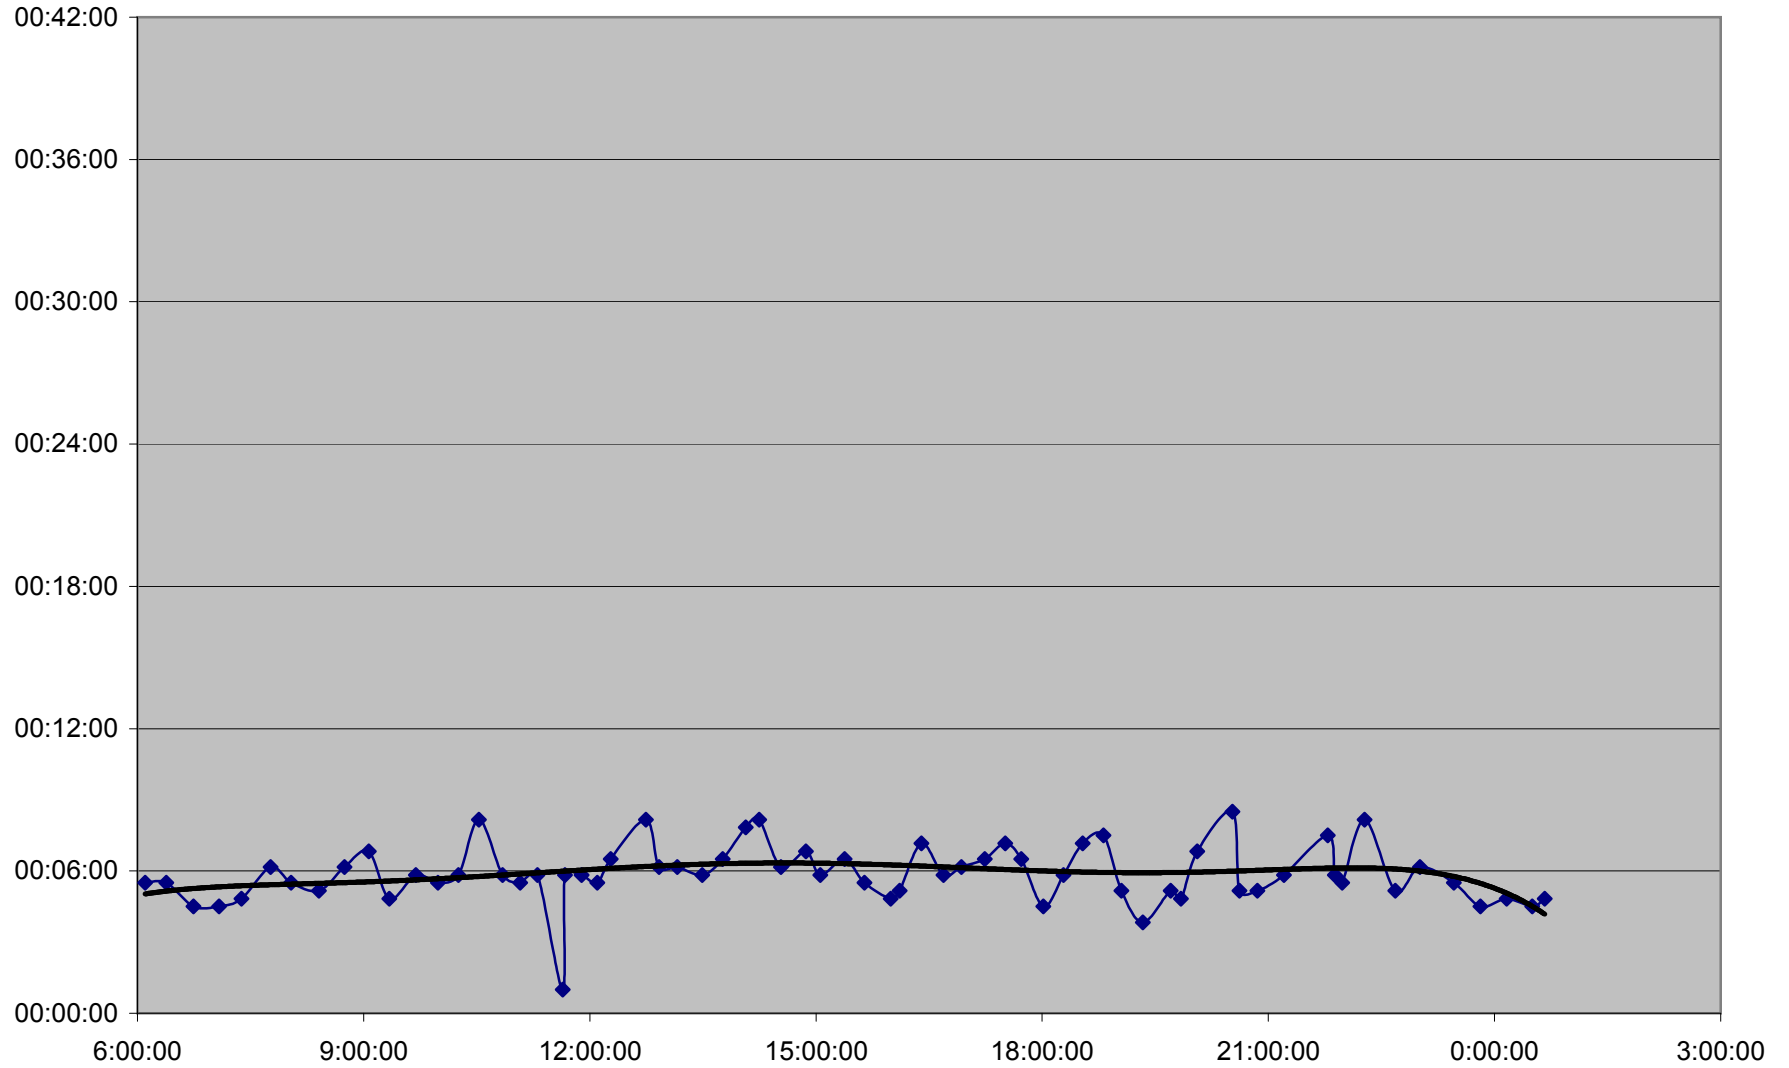

QUEEN Down 20061225 from Long Branch Loop to Kipling Ave.

QUEEN Down 20061225 from Kipling Ave. to Royal York

QUEEN Down 20061225 from Royal York to Lakeshore Humber

QUEEN Down 20061225 from Lakeshore Humber to Queensway Humber

QUEEN Down 20061225 from Queensway Humber to Parkside Dr.

QUEEN Down 20061225 from Parkside Dr. to Wilson Park Rd.

QUEEN Down 20061225 from Wilson Park Rd. to Gladstone Ave.

QUEEN Down 20061225 from Gladstone Ave. to Strachan Ave.

QUEEN Down 20061225 from Strachan Ave. to Spadina Ave.

QUEEN Down 20061225 from Spadina Ave. to Yonge St.

QUEEN Down 20061225 from Yonge St. to Broadview Ave.

QUEEN Down 20061225 from Broadview Ave. to Greenwood Ave.

QUEEN Down 20061225 from Greenwood Ave. to Woodbine Ave.

QUEEN Down 20061225 from Woodbine Ave. to Neville Loop