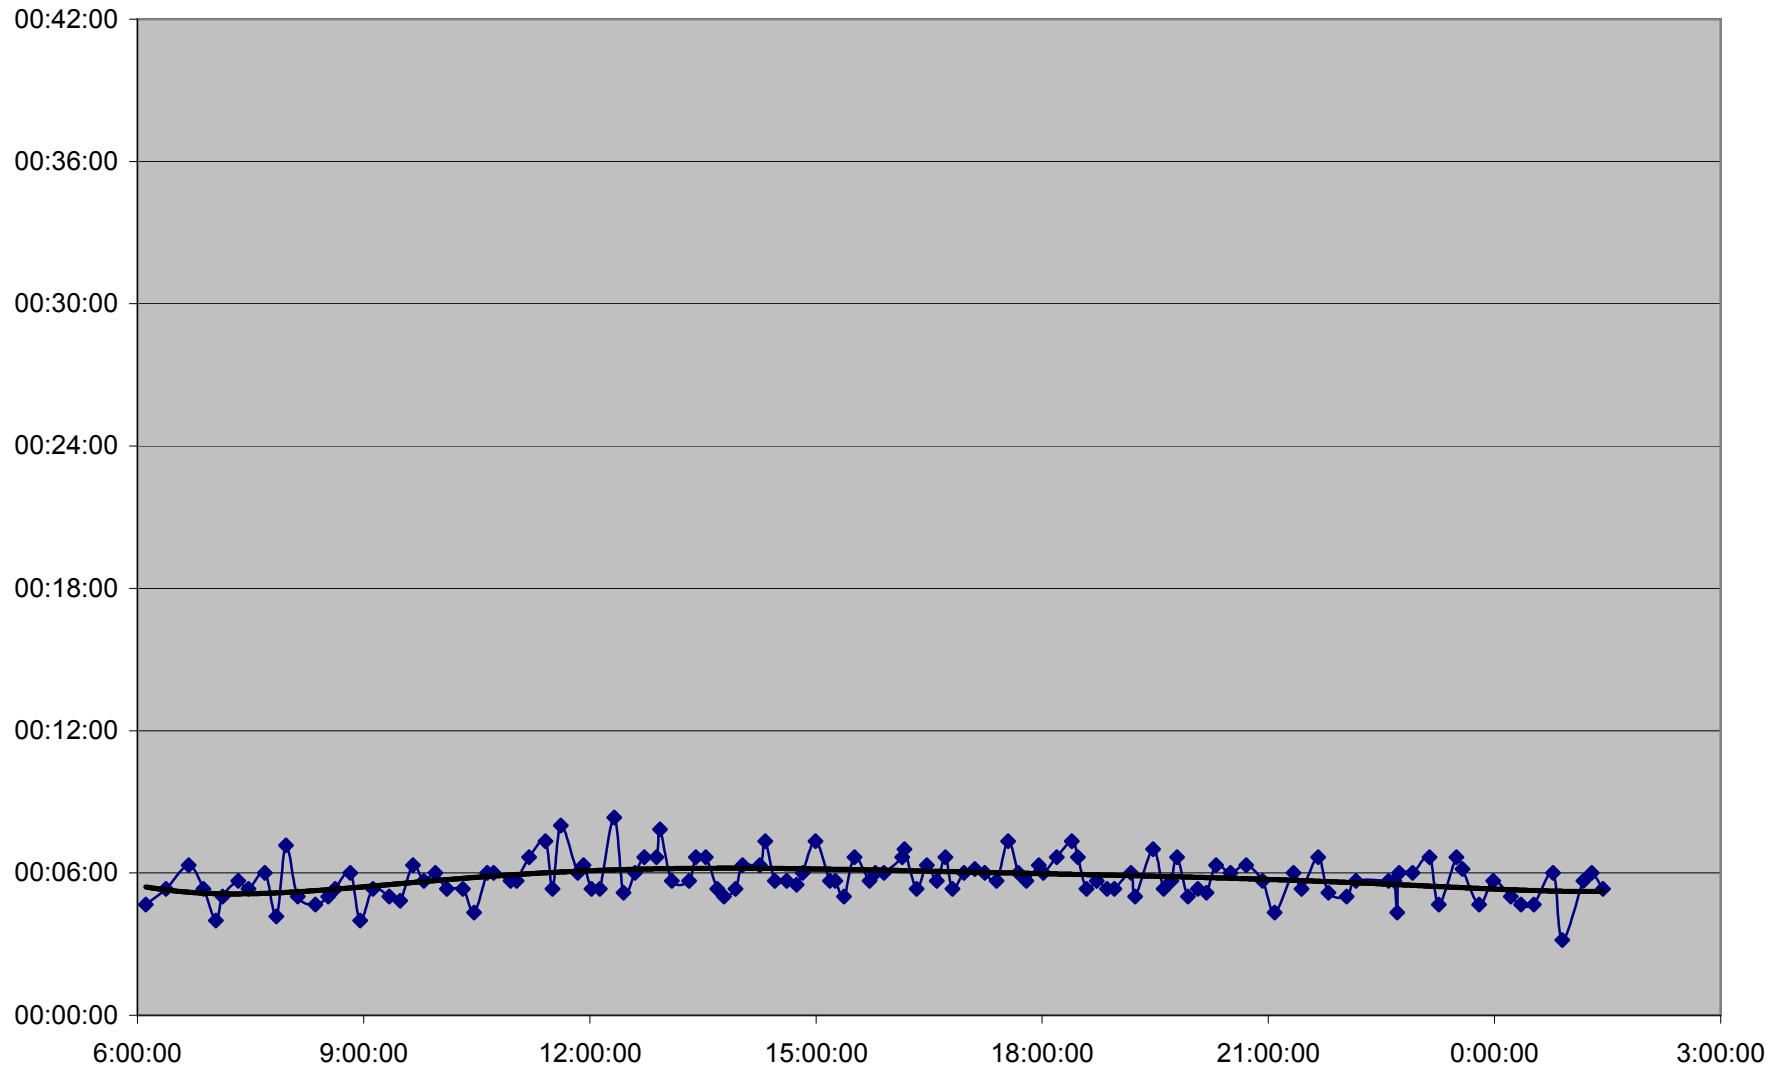

QUEEN Down 20061225 from Strachan Ave. to Spadina Ave.

QUEEN Down 20061225 from Spadina Ave. to Yonge St.

QUEEN Down 20061225 from Yonge St. to Broadview Ave.

QUEEN Down 20061225 from Broadview Ave. to Greenwood Ave.

QUEEN Down 20061225 from Greenwood Ave. to Woodbine Ave.

QUEEN Down 20061225 from Woodbine Ave. to Neville Loop