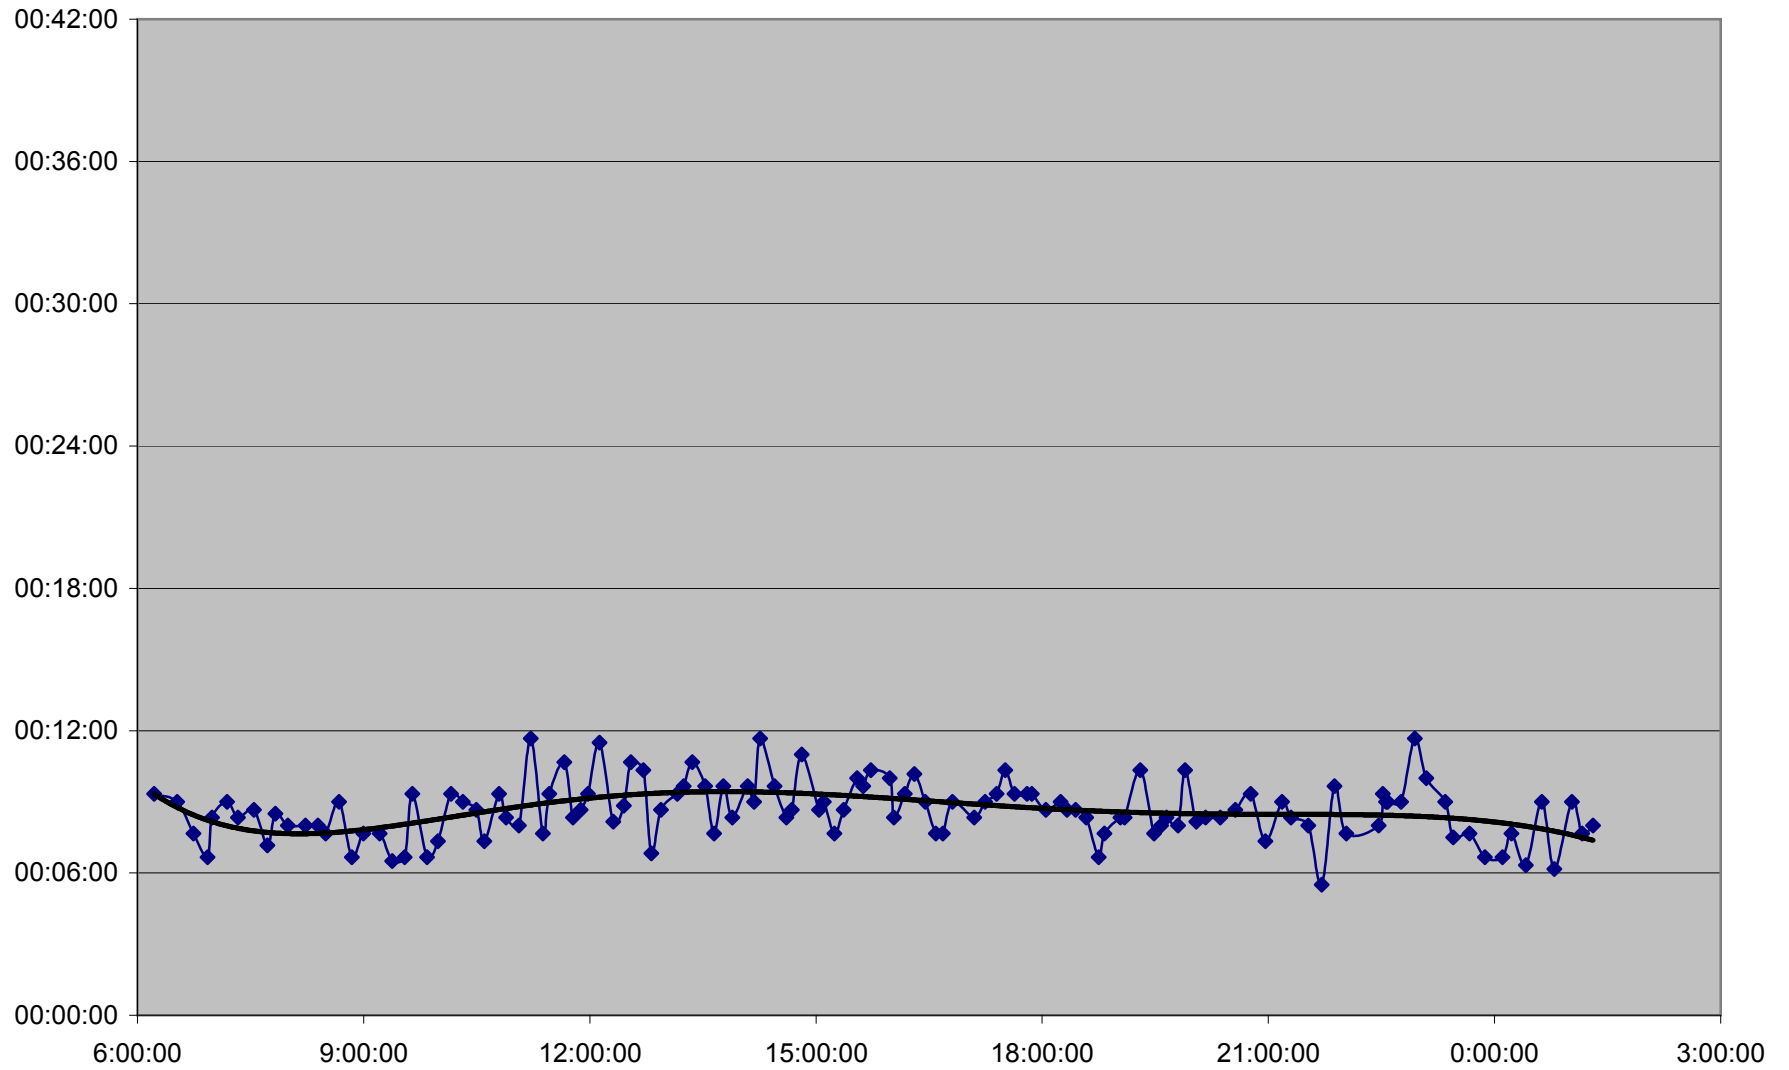

QUEEN Down 20061225 from Queensway Humber to Parkside Dr.

QUEEN Down 20061225 from Parkside Dr. to Wilson Park Rd.

QUEEN Down 20061225 from Wilson Park Rd. to Gladstone Ave.

QUEEN Down 20061225 from Gladstone Ave. to Strachan Ave.

QUEEN Down 20061225 from Strachan Ave. to Spadina Ave.

QUEEN Down 20061225 from Spadina Ave. to Yonge St.

QUEEN Down 20061225 from Yonge St. to Broadview Ave.

QUEEN Down 20061225 from Broadview Ave. to Greenwood Ave.

QUEEN Down 20061225 from Greenwood Ave. to Woodbine Ave.

QUEEN Down 20061225 from Woodbine Ave. to Neville Loop