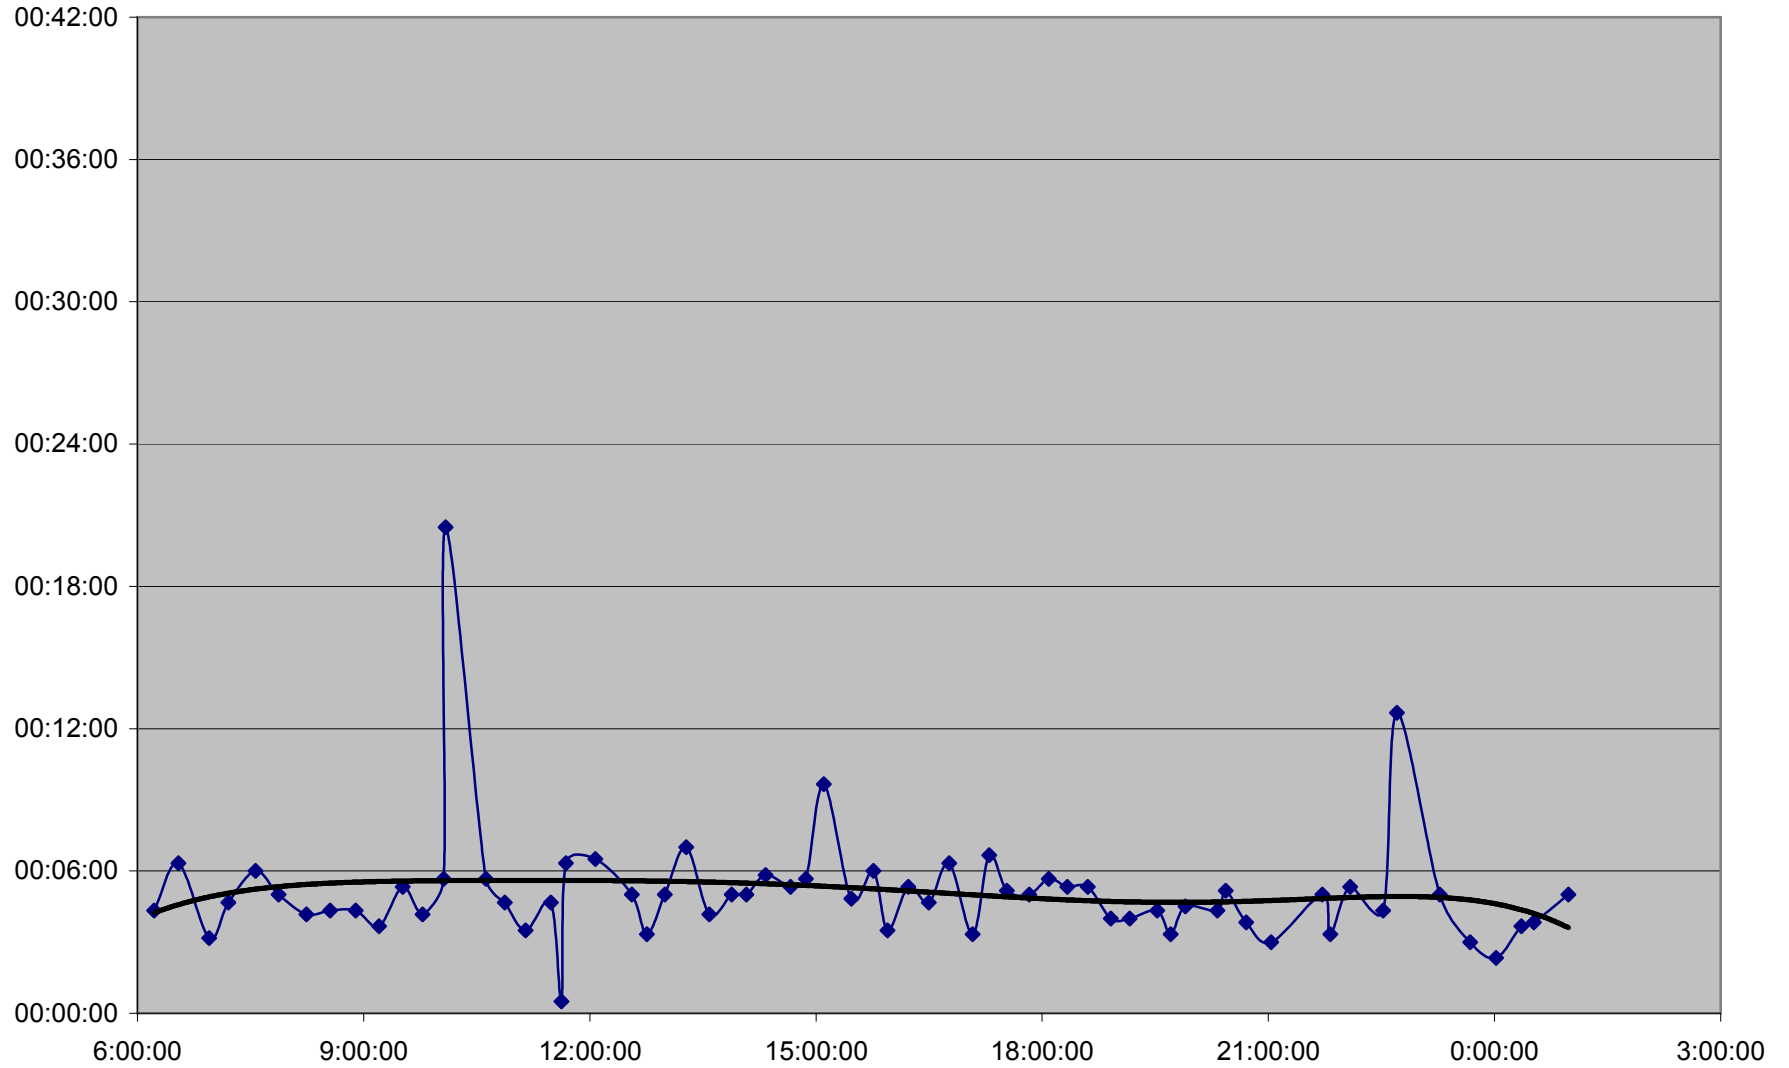

QUEEN Down 20061225 from Long Branch Loop to Kipling Ave.

QUEEN Down 20061225 from Kipling Ave. to Royal York

QUEEN Down 20061225 from Royal York to Lakeshore Humber

QUEEN Down 20061225 from Lakeshore Humber to Queensway Humber

QUEEN Down 20061225 from Queensway Humber to Parkside Dr.

QUEEN Down 20061225 from Parkside Dr. to Wilson Park Rd.

QUEEN Down 20061225 from Wilson Park Rd. to Gladstone Ave.

QUEEN Down 20061225 from Gladstone Ave. to Strachan Ave.

QUEEN Down 20061225 from Strachan Ave. to Spadina Ave.

QUEEN Down 20061225 from Spadina Ave. to Yonge St.

QUEEN Down 20061225 from Yonge St. to Broadview Ave.

QUEEN Down 20061225 from Broadview Ave. to Greenwood Ave.

QUEEN Down 20061225 from Greenwood Ave. to Woodbine Ave.

QUEEN Down 20061225 from Woodbine Ave. to Neville Loop