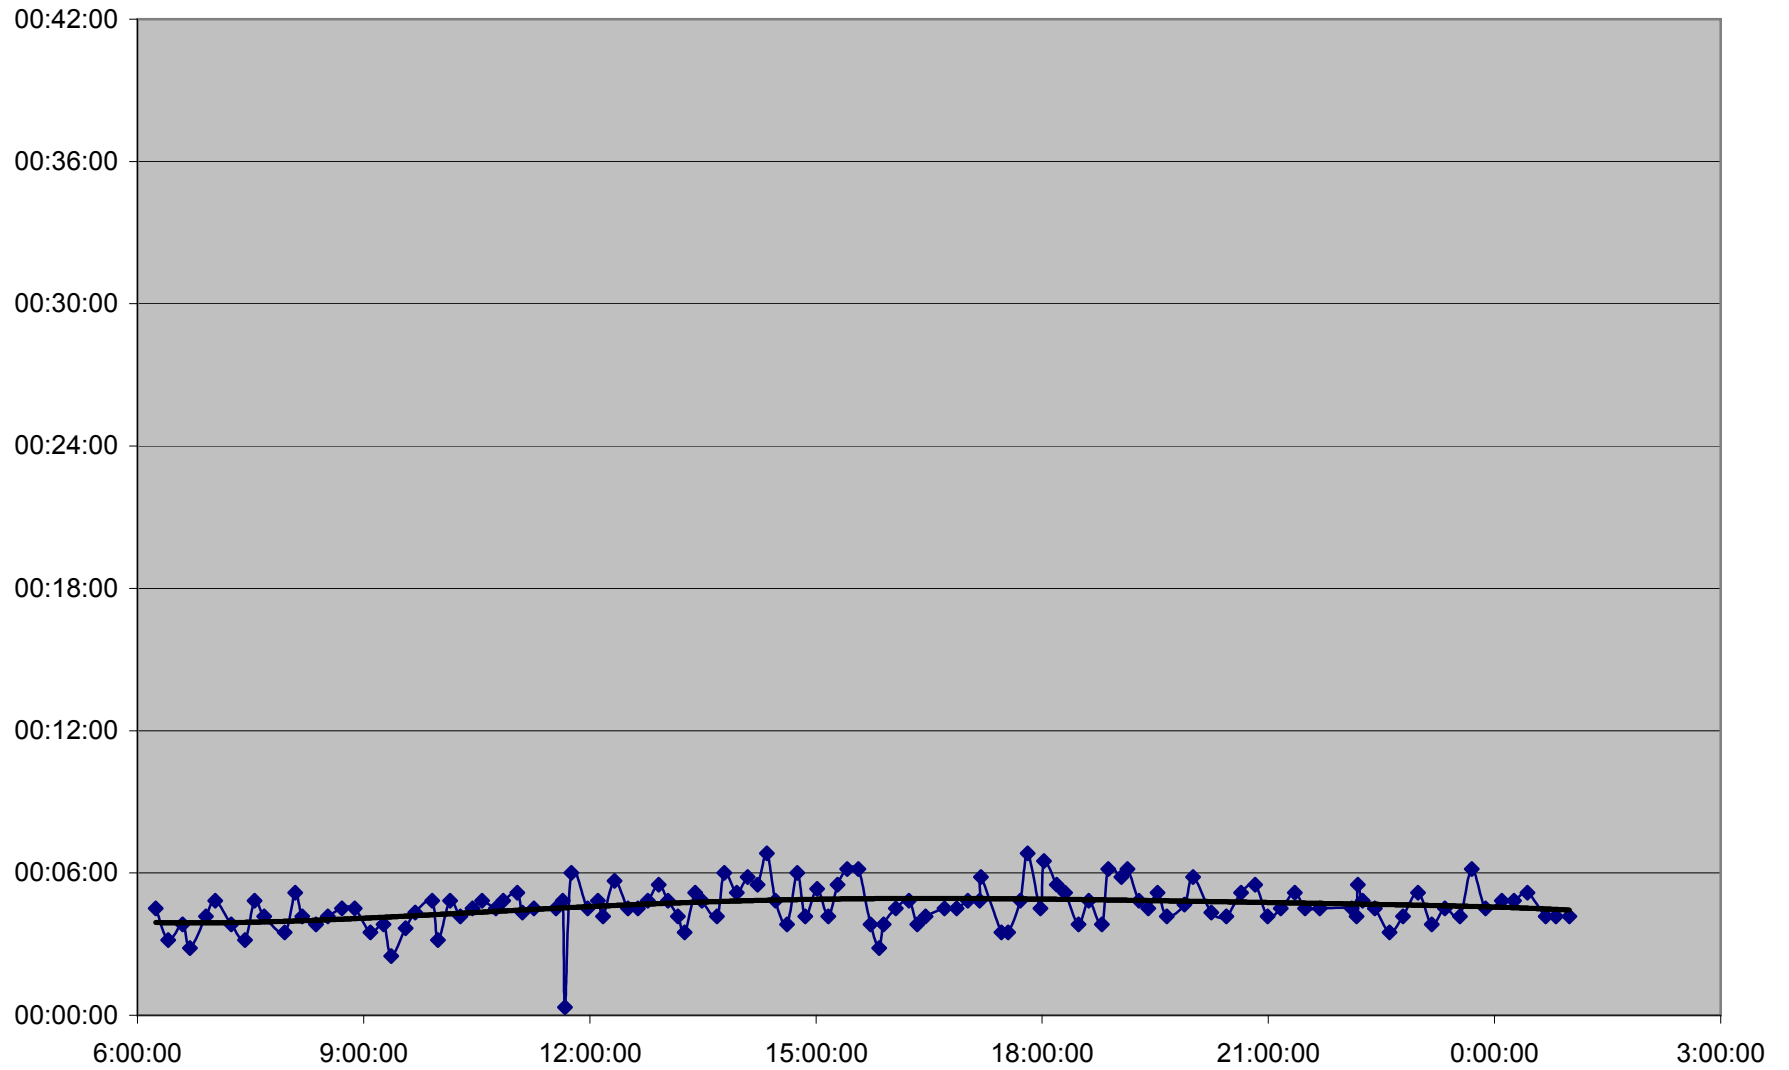

QUEEN Down 20061225 from Long Branch Loop to Kipling Ave.

QUEEN Down 20061225 from Kipling Ave. to Royal York

QUEEN Down 20061225 from Royal York to Lakeshore Humber

QUEEN Down 20061225 from Lakeshore Humber to Queensway Humber

QUEEN Down 20061225 from Queensway Humber to Parkside Dr.

QUEEN Down 20061225 from Parkside Dr. to Wilson Park Rd.

QUEEN Down 20061225 from Wilson Park Rd. to Gladstone Ave.

QUEEN Down 20061225 from Gladstone Ave. to Strachan Ave.

QUEEN Down 20061225 from Strachan Ave. to Spadina Ave.

QUEEN Down 20061225 from Spadina Ave. to Yonge St.

QUEEN Down 20061225 from Yonge St. to Broadview Ave.

QUEEN Down 20061225 from Broadview Ave. to Greenwood Ave.

QUEEN Down 20061225 from Greenwood Ave. to Woodbine Ave.

QUEEN Down 20061225 from Woodbine Ave. to Neville Loop