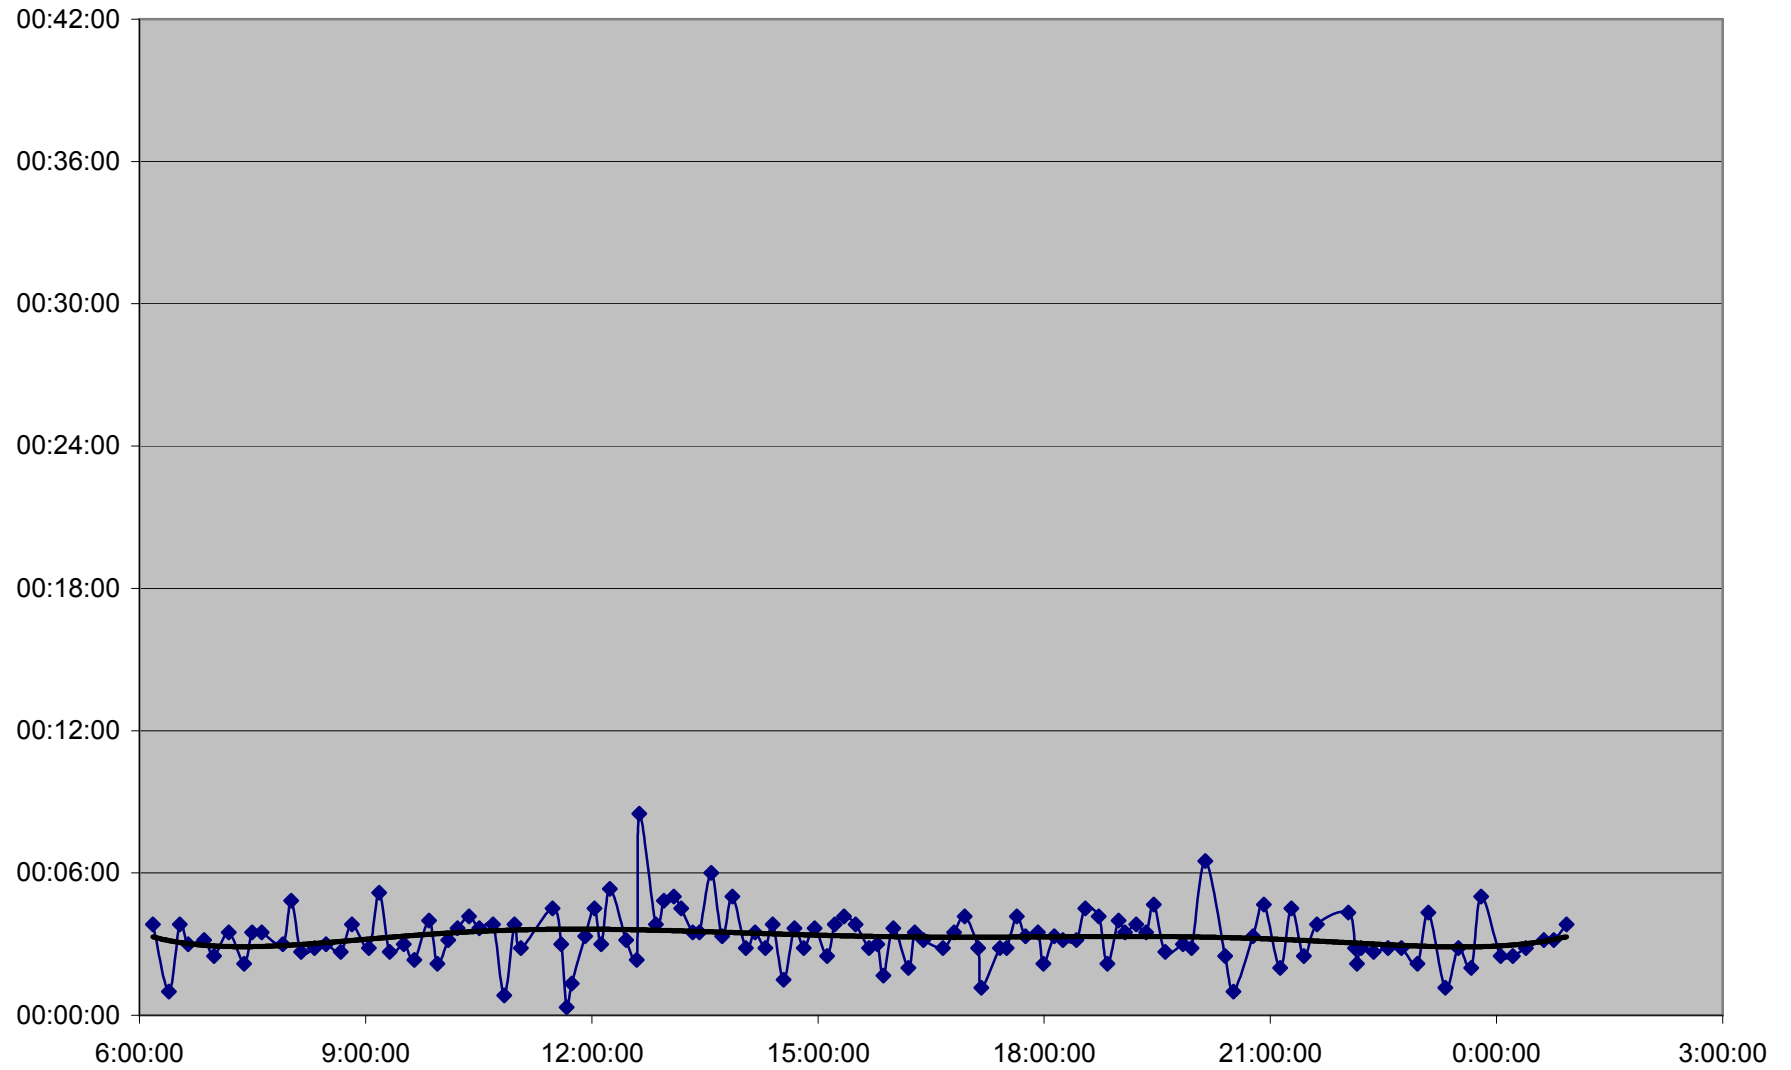

QUEEN Down 20061225 from Long Branch Loop to Kipling Ave.

QUEEN Down 20061225 from Kipling Ave. to Royal York

QUEEN Down 20061225 from Royal York to Lakeshore Humber

QUEEN Down 20061225 from Lakeshore Humber to Queensway Humber

QUEEN Down 20061225 from Queensway Humber to Parkside Dr.

QUEEN Down 20061225 from Parkside Dr. to Wilson Park Rd.

QUEEN Down 20061225 from Wilson Park Rd. to Gladstone Ave.

QUEEN Down 20061225 from Gladstone Ave. to Strachan Ave.

QUEEN Down 20061225 from Strachan Ave. to Spadina Ave.

QUEEN Down 20061225 from Spadina Ave. to Yonge St.

QUEEN Down 20061225 from Yonge St. to Broadview Ave.

QUEEN Down 20061225 from Broadview Ave. to Greenwood Ave.

QUEEN Down 20061225 from Greenwood Ave. to Woodbine Ave.

QUEEN Down 20061225 from Woodbine Ave. to Neville Loop