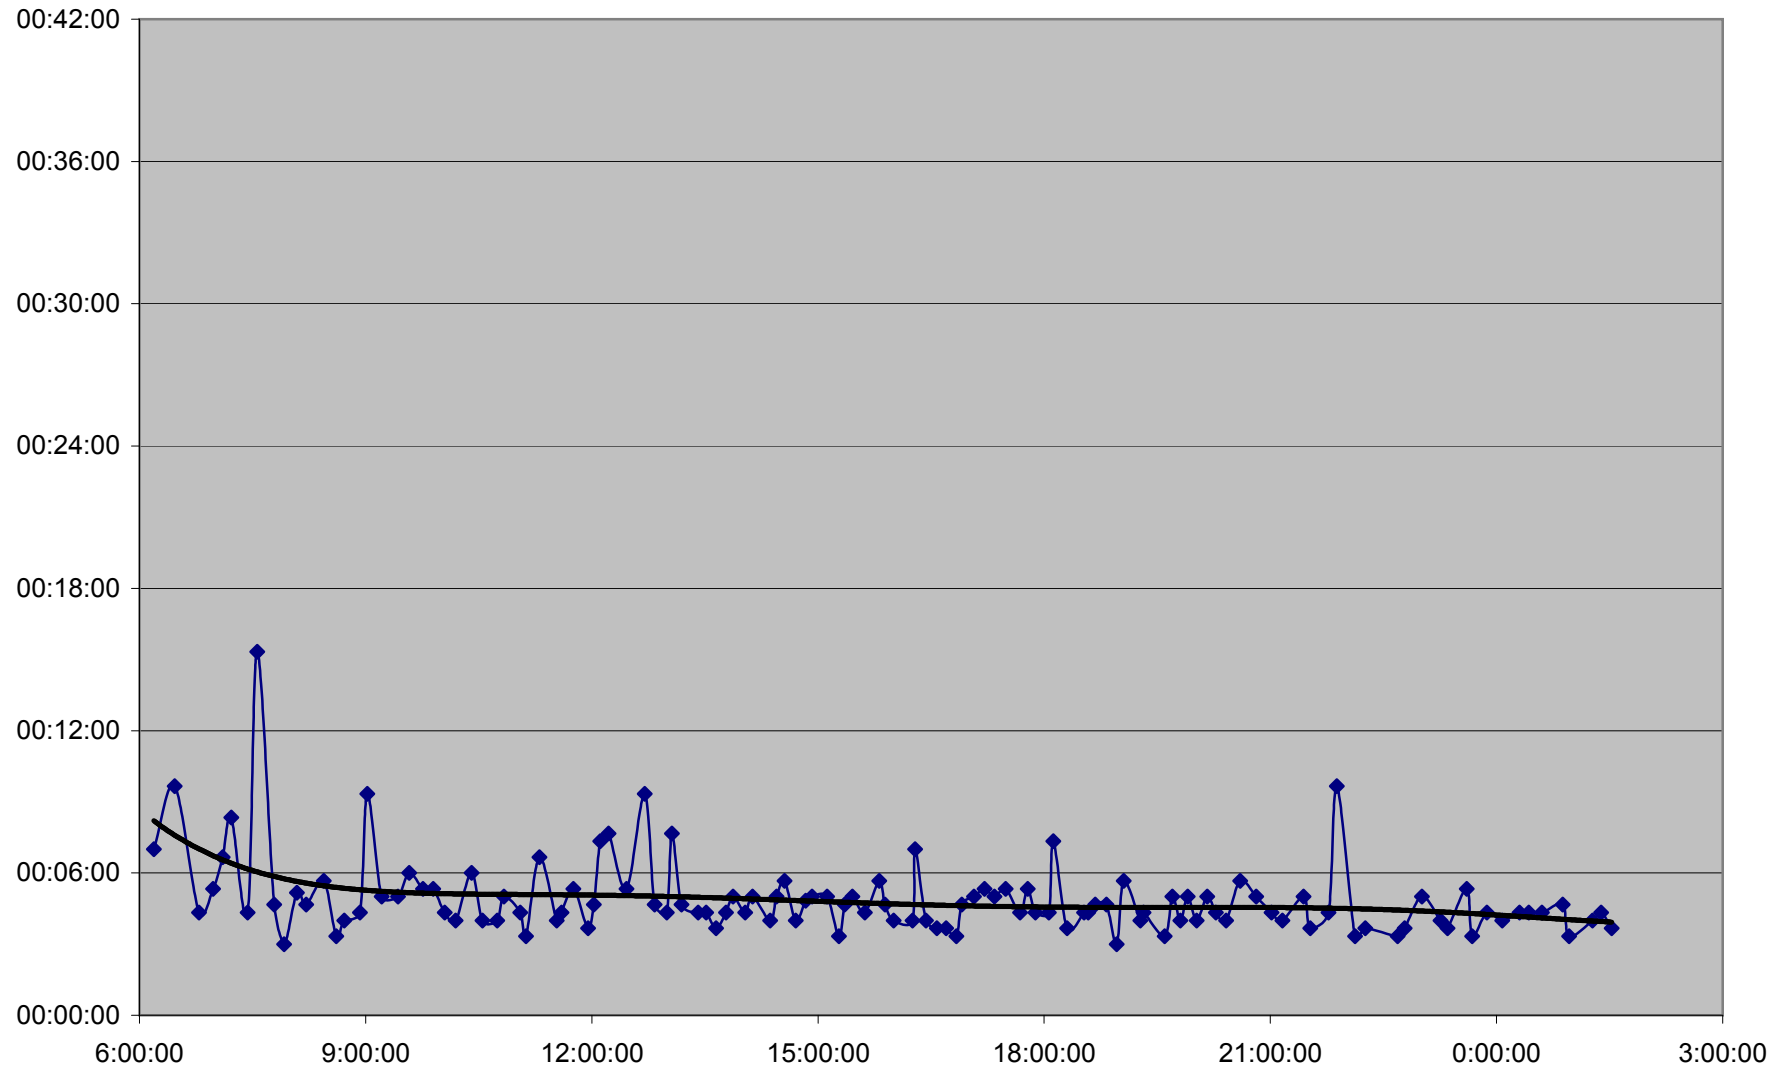

QUEEN Down 20061225 from Queensway Humber to Parkside Dr.

QUEEN Down 20061225 from Parkside Dr. to Wilson Park Rd.

QUEEN Down 20061225 from Wilson Park Rd. to Gladstone Ave.

QUEEN Down 20061225 from Gladstone Ave. to Strachan Ave.

QUEEN Down 20061225 from Strachan Ave. to Spadina Ave.

QUEEN Down 20061225 from Spadina Ave. to Yonge St.

QUEEN Down 20061225 from Yonge St. to Broadview Ave.

QUEEN Down 20061225 from Broadview Ave. to Greenwood Ave.

QUEEN Down 20061225 from Greenwood Ave. to Woodbine Ave.

QUEEN Down 20061225 from Woodbine Ave. to Neville Loop