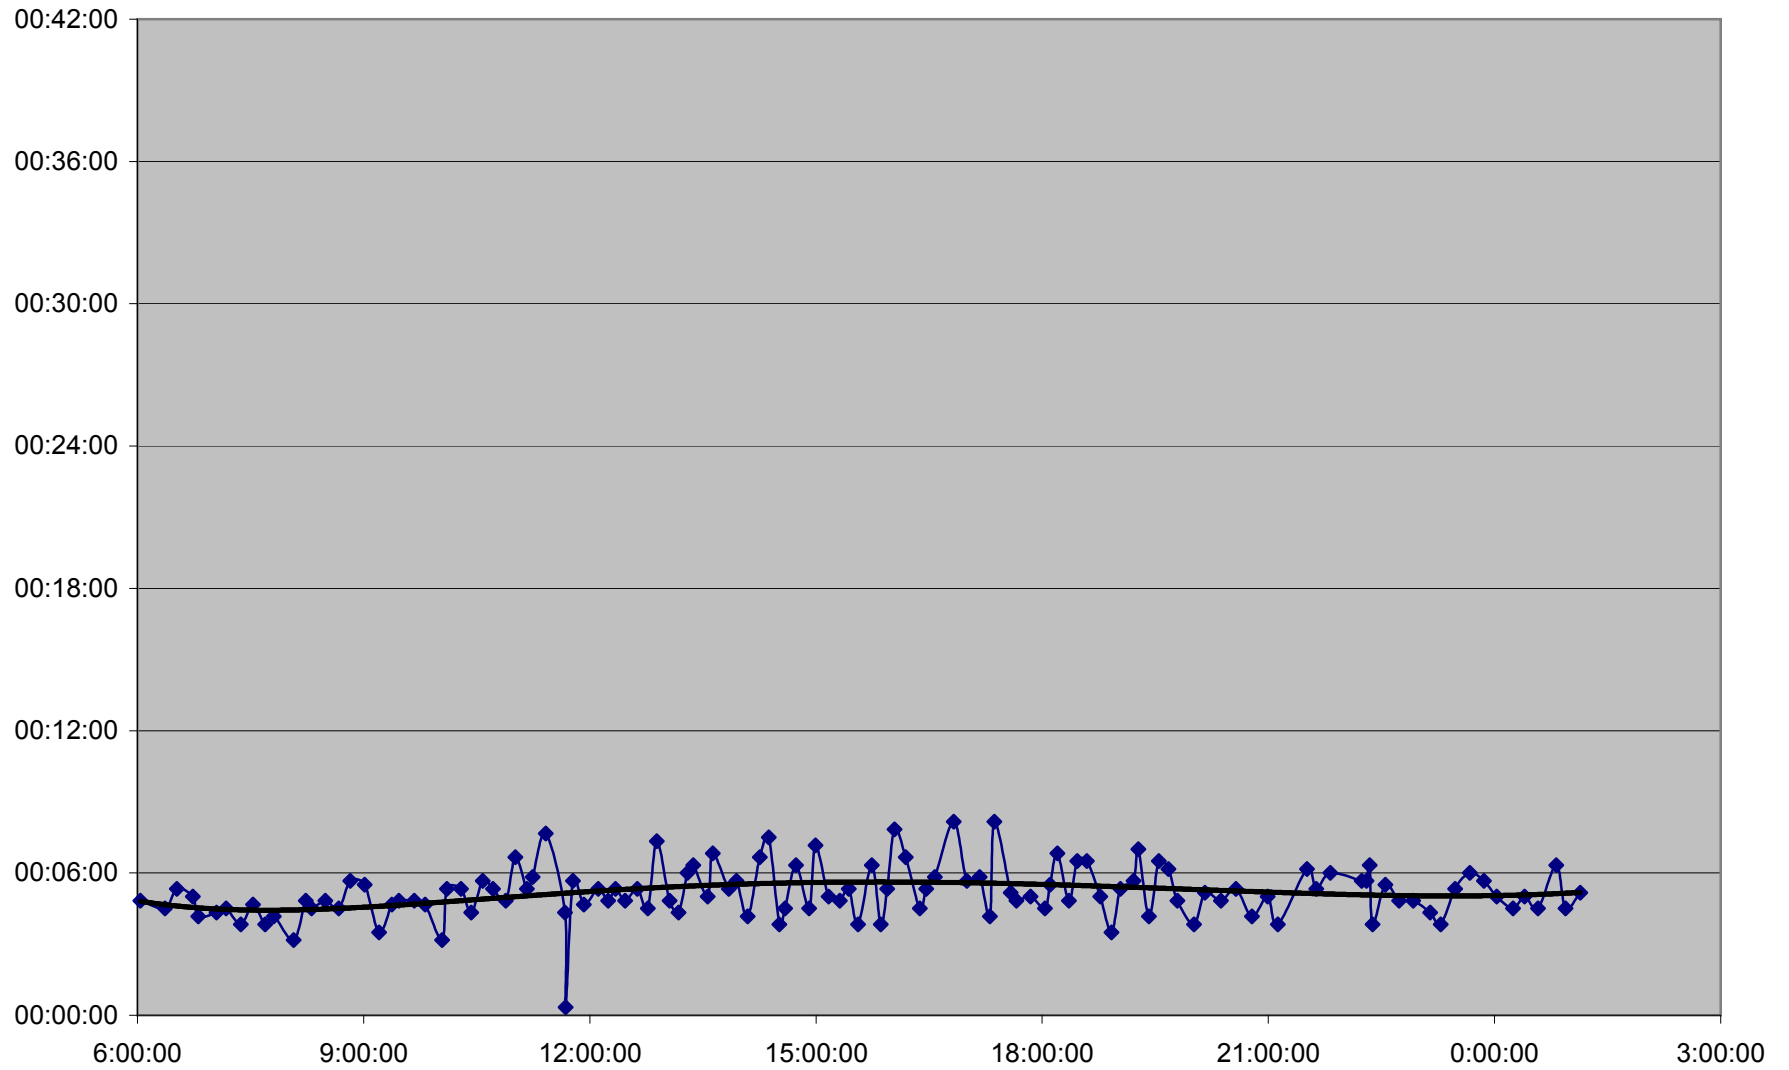

QUEEN Down 20061225 from Long Branch Loop to Kipling Ave.

QUEEN Down 20061225 from Kipling Ave. to Royal York

QUEEN Down 20061225 from Royal York to Lakeshore Humber

QUEEN Down 20061225 from Lakeshore Humber to Queensway Humber

QUEEN Down 20061225 from Queensway Humber to Parkside Dr.

QUEEN Down 20061225 from Parkside Dr. to Wilson Park Rd.

QUEEN Down 20061225 from Wilson Park Rd. to Gladstone Ave.

QUEEN Down 20061225 from Gladstone Ave. to Strachan Ave.

QUEEN Down 20061225 from Strachan Ave. to Spadina Ave.

QUEEN Down 20061225 from Spadina Ave. to Yonge St.

QUEEN Down 20061225 from Yonge St. to Broadview Ave.

QUEEN Down 20061225 from Broadview Ave. to Greenwood Ave.

QUEEN Down 20061225 from Greenwood Ave. to Woodbine Ave.

QUEEN Down 20061225 from Woodbine Ave. to Neville Loop