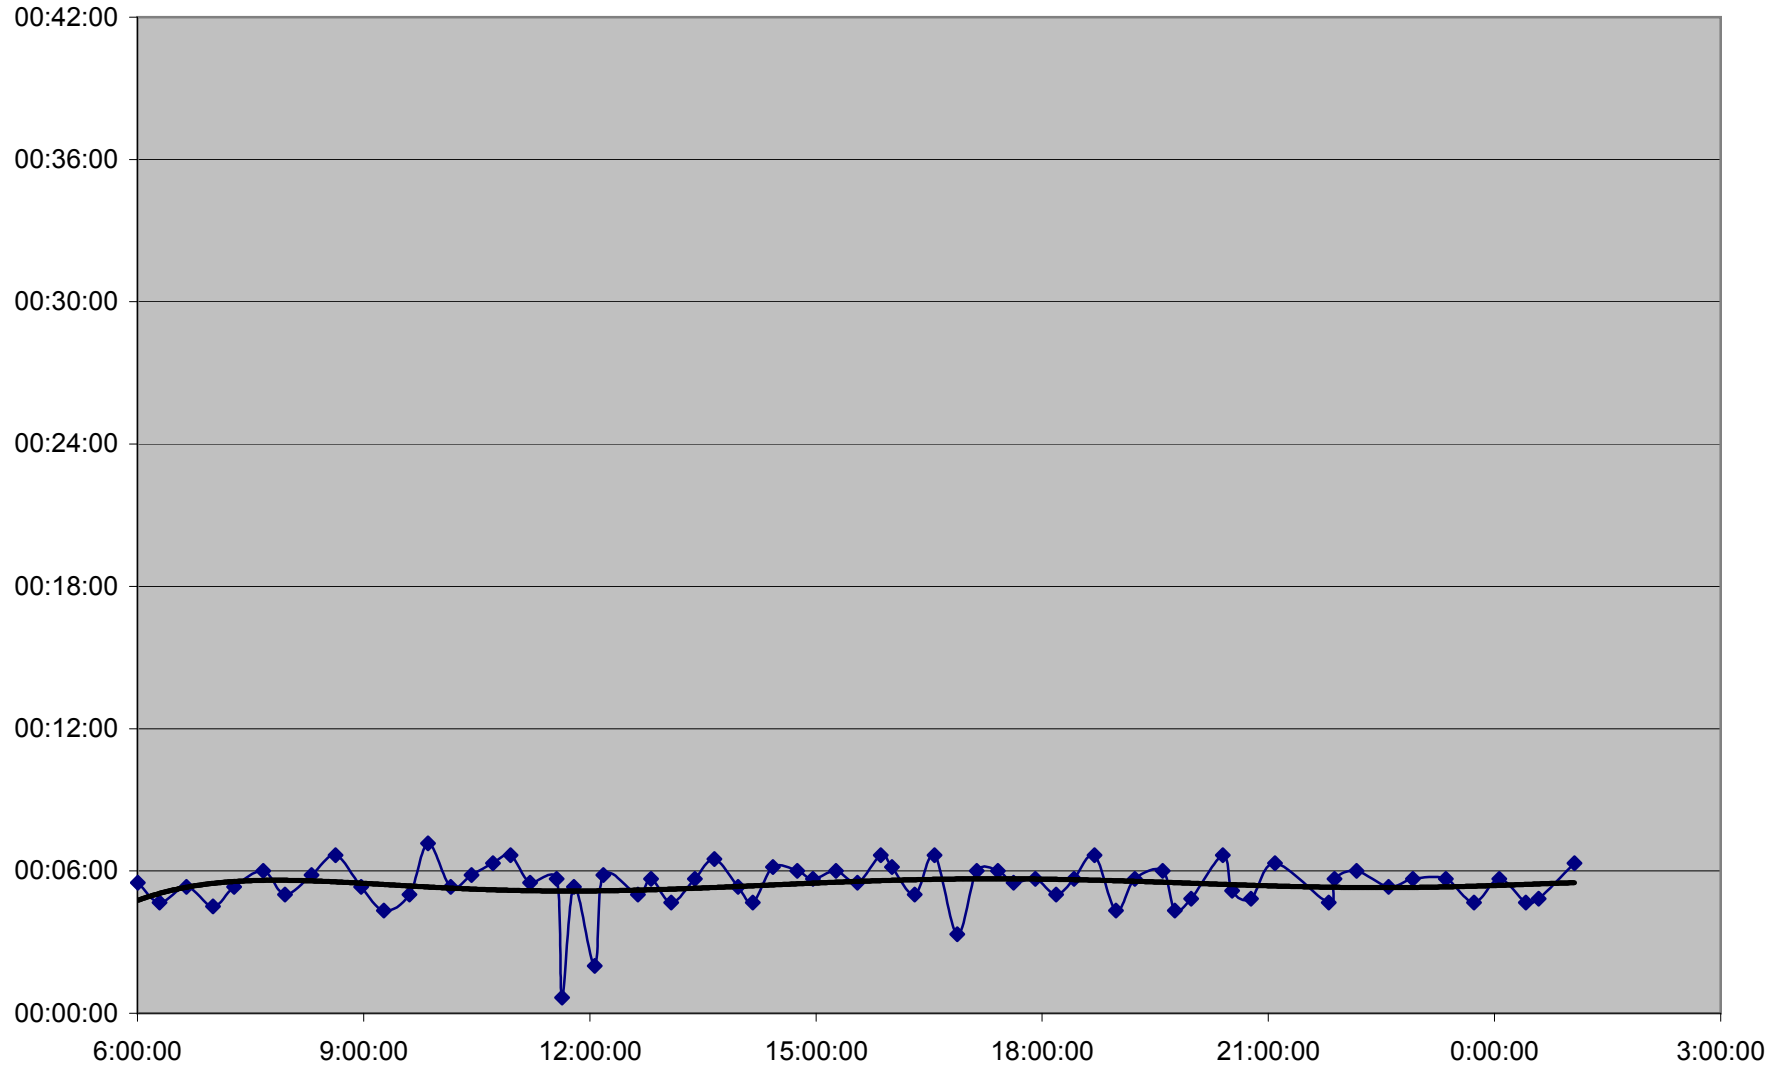

QUEEN Down 20061225 from Long Branch Loop to Kipling Ave.

QUEEN Down 20061225 from Kipling Ave. to Royal York

QUEEN Down 20061225 from Royal York to Lakeshore Humber

QUEEN Down 20061225 from Lakeshore Humber to Queensway Humber

QUEEN Down 20061225 from Queensway Humber to Parkside Dr.

QUEEN Down 20061225 from Parkside Dr. to Wilson Park Rd.

QUEEN Down 20061225 from Wilson Park Rd. to Gladstone Ave.

QUEEN Down 20061225 from Gladstone Ave. to Strachan Ave.

QUEEN Down 20061225 from Strachan Ave. to Spadina Ave.

QUEEN Down 20061225 from Spadina Ave. to Yonge St.

QUEEN Down 20061225 from Yonge St. to Broadview Ave.

QUEEN Down 20061225 from Broadview Ave. to Greenwood Ave.

QUEEN Down 20061225 from Greenwood Ave. to Woodbine Ave.

QUEEN Down 20061225 from Woodbine Ave. to Neville Loop