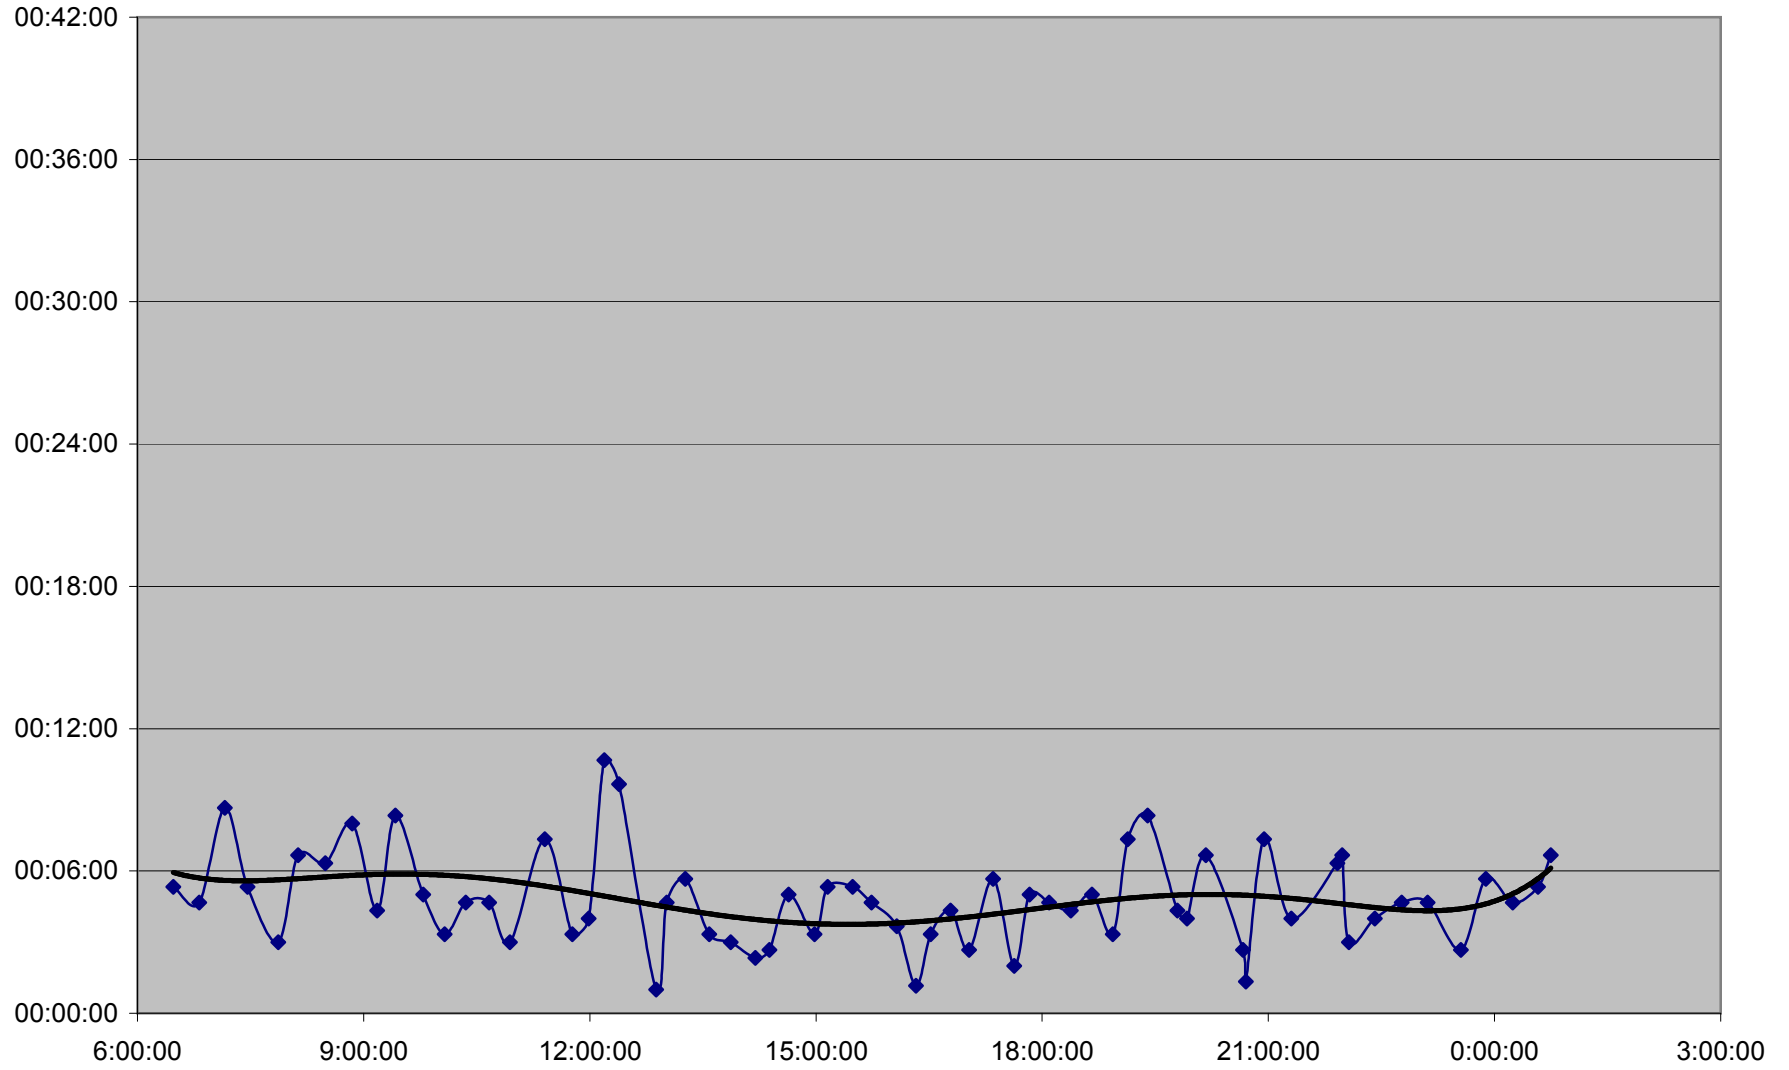

QUEEN Down 20061225 from Long Branch Loop to Kipling Ave.

QUEEN Down 20061225 from Kipling Ave. to Royal York

QUEEN Down 20061225 from Royal York to Lakeshore Humber

QUEEN Down 20061225 from Lakeshore Humber to Queensway Humber

QUEEN Down 20061225 from Queensway Humber to Parkside Dr.

QUEEN Down 20061225 from Parkside Dr. to Wilson Park Rd.

QUEEN Down 20061225 from Wilson Park Rd. to Gladstone Ave.

QUEEN Down 20061225 from Gladstone Ave. to Strachan Ave.

QUEEN Down 20061225 from Strachan Ave. to Spadina Ave.

QUEEN Down 20061225 from Spadina Ave. to Yonge St.

QUEEN Down 20061225 from Yonge St. to Broadview Ave.

QUEEN Down 20061225 from Broadview Ave. to Greenwood Ave.

QUEEN Down 20061225 from Greenwood Ave. to Woodbine Ave.

QUEEN Down 20061225 from Woodbine Ave. to Neville Loop