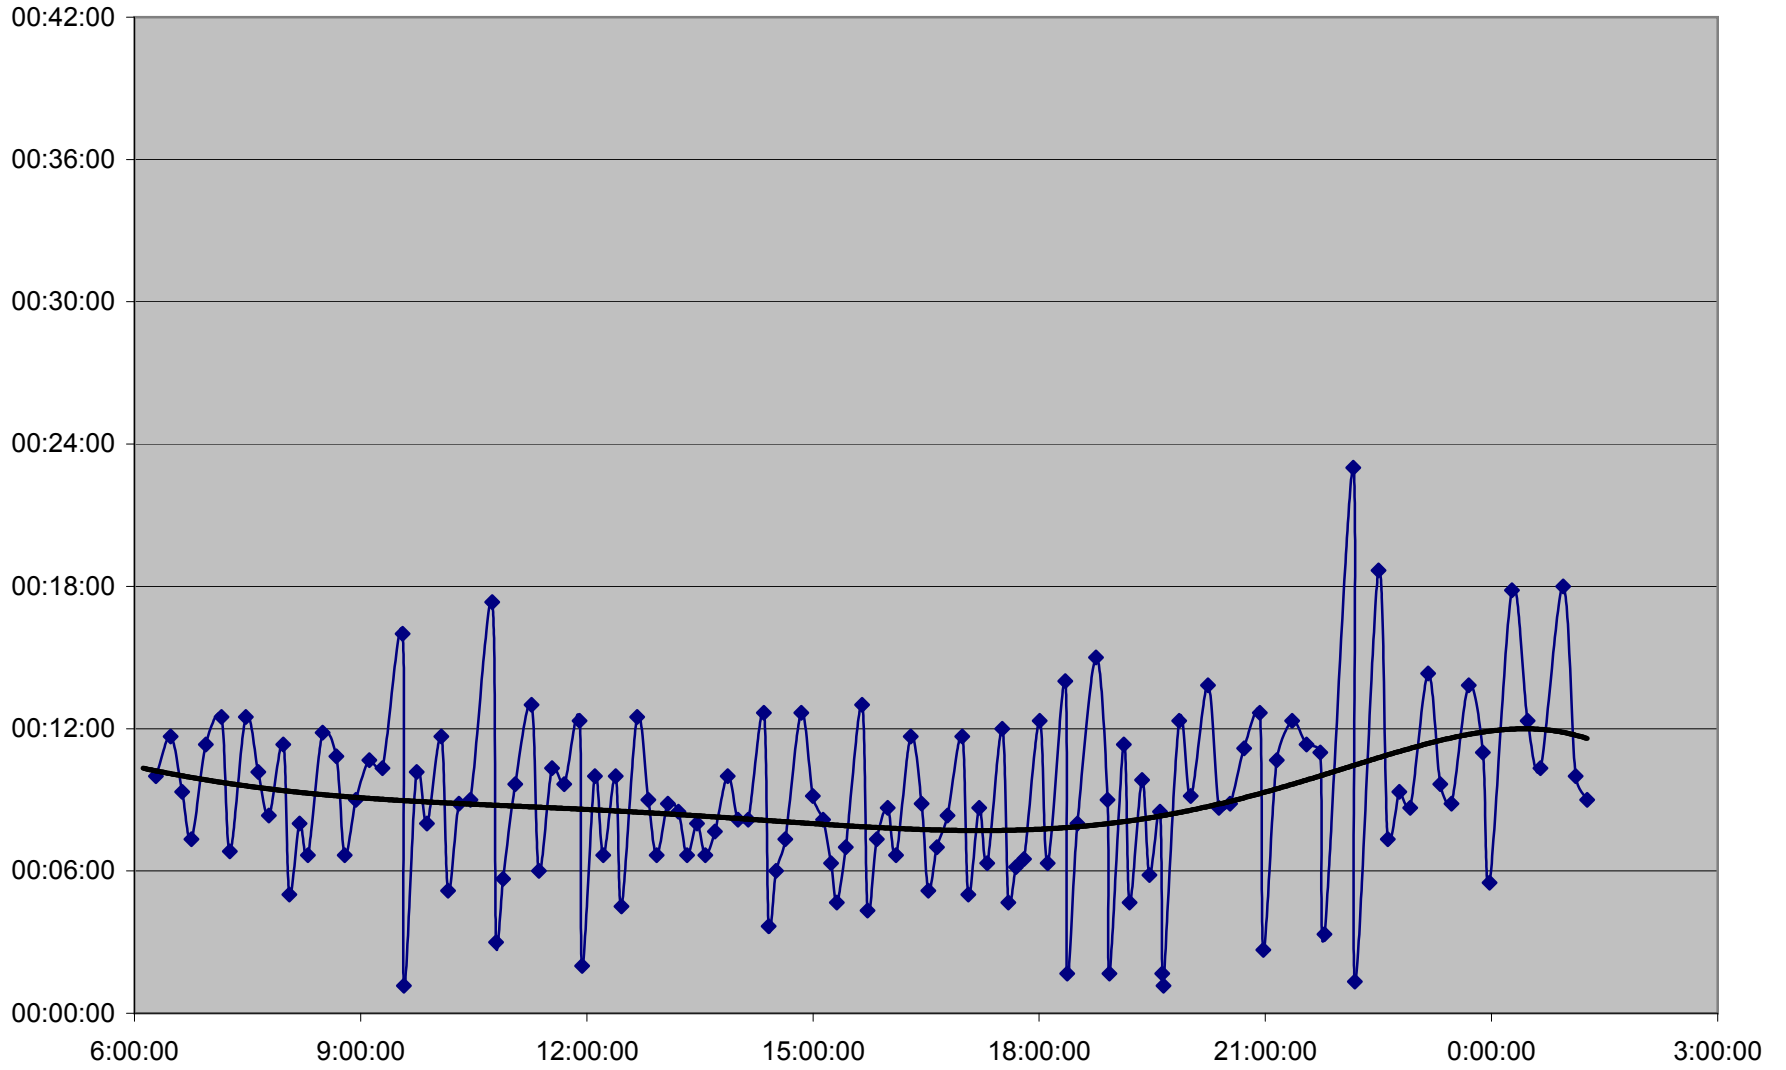

QUEEN Up 20061225 at Neville Loop

QUEEN Up 20061225 at Woodbine Ave.

QUEEN Up 20061225 at Greenwood Ave.

QUEEN Up 20061225 at Broadview Ave.

QUEEN Up 20061225 at Yonge St.

QUEEN Up 20061225 at Spadina Ave.

QUEEN Up 20061225 at Strachan Ave.

QUEEN Up 20061225 at Gladstone Ave.

QUEEN Up 20061225 at Wilson Park Rd.

QUEEN Up 20061225 at Parkside Dr.

QUEEN Up 20061225 at Queensway Humber

QUEEN Up 20061225 at Lakeshore Humber