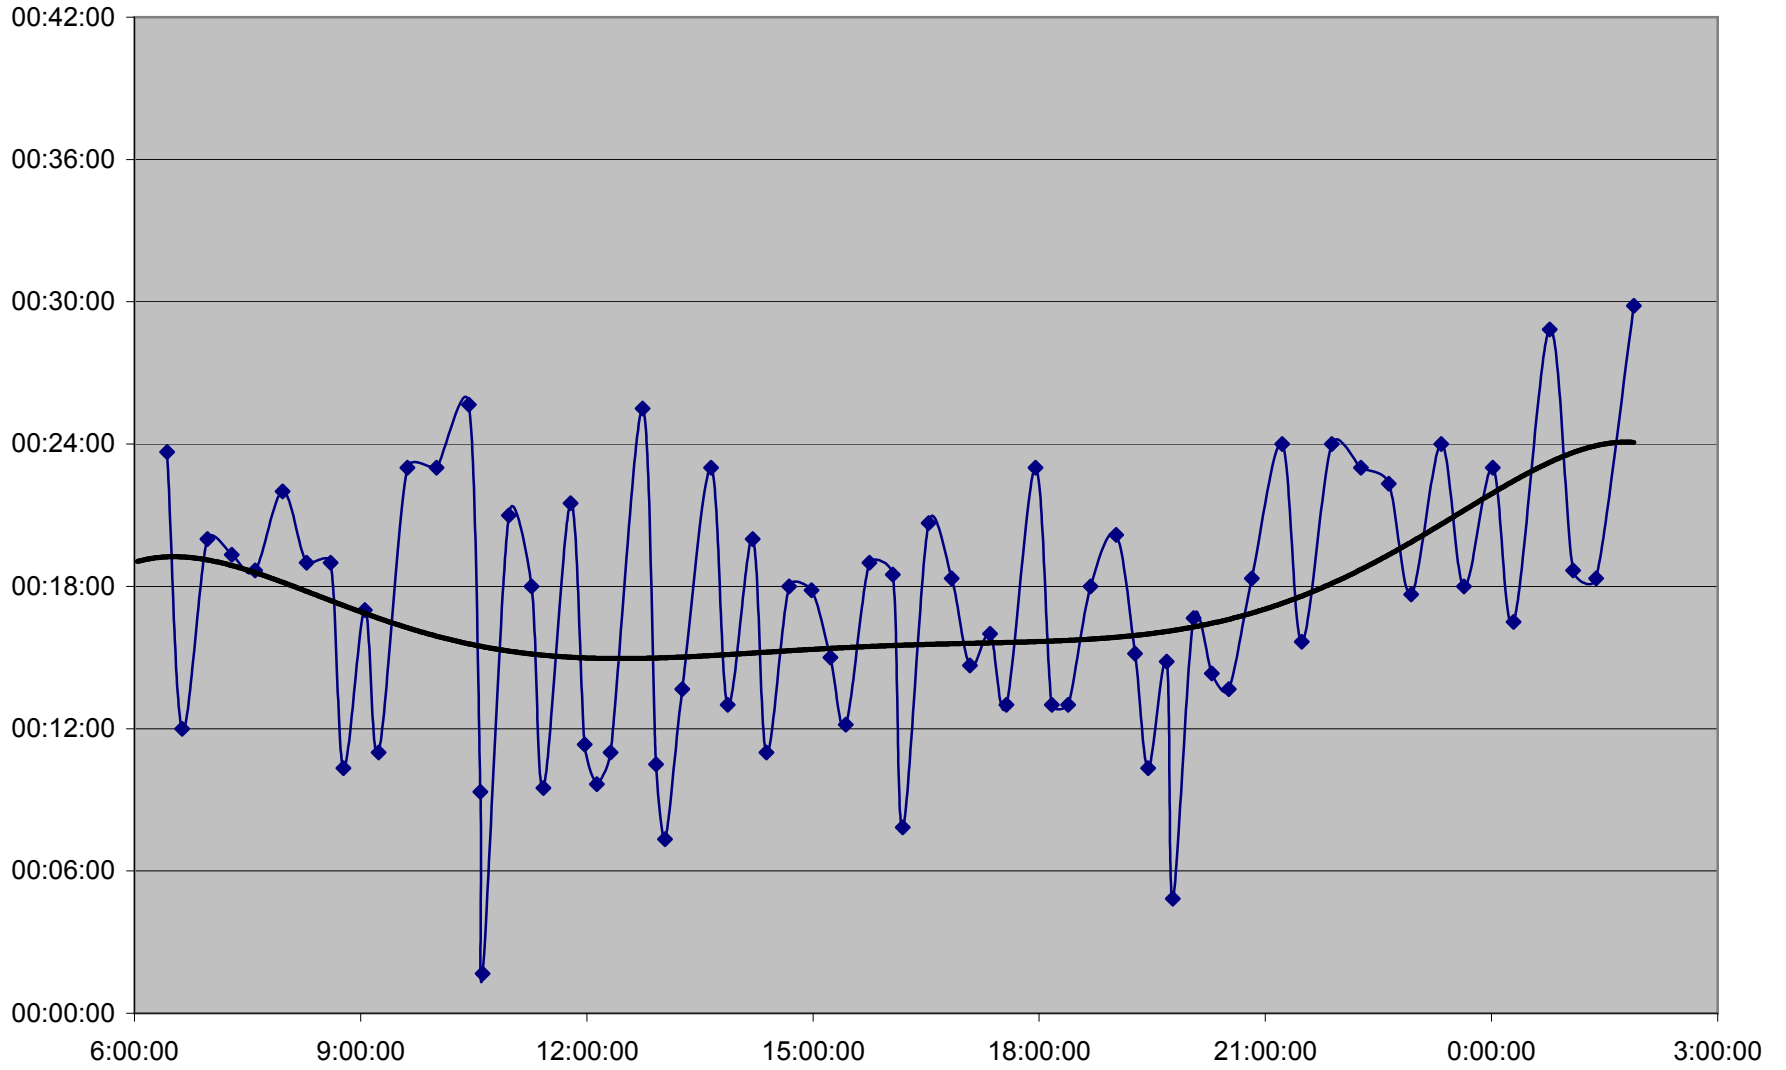

QUEEN Up 20061225 at Kipling Ave.