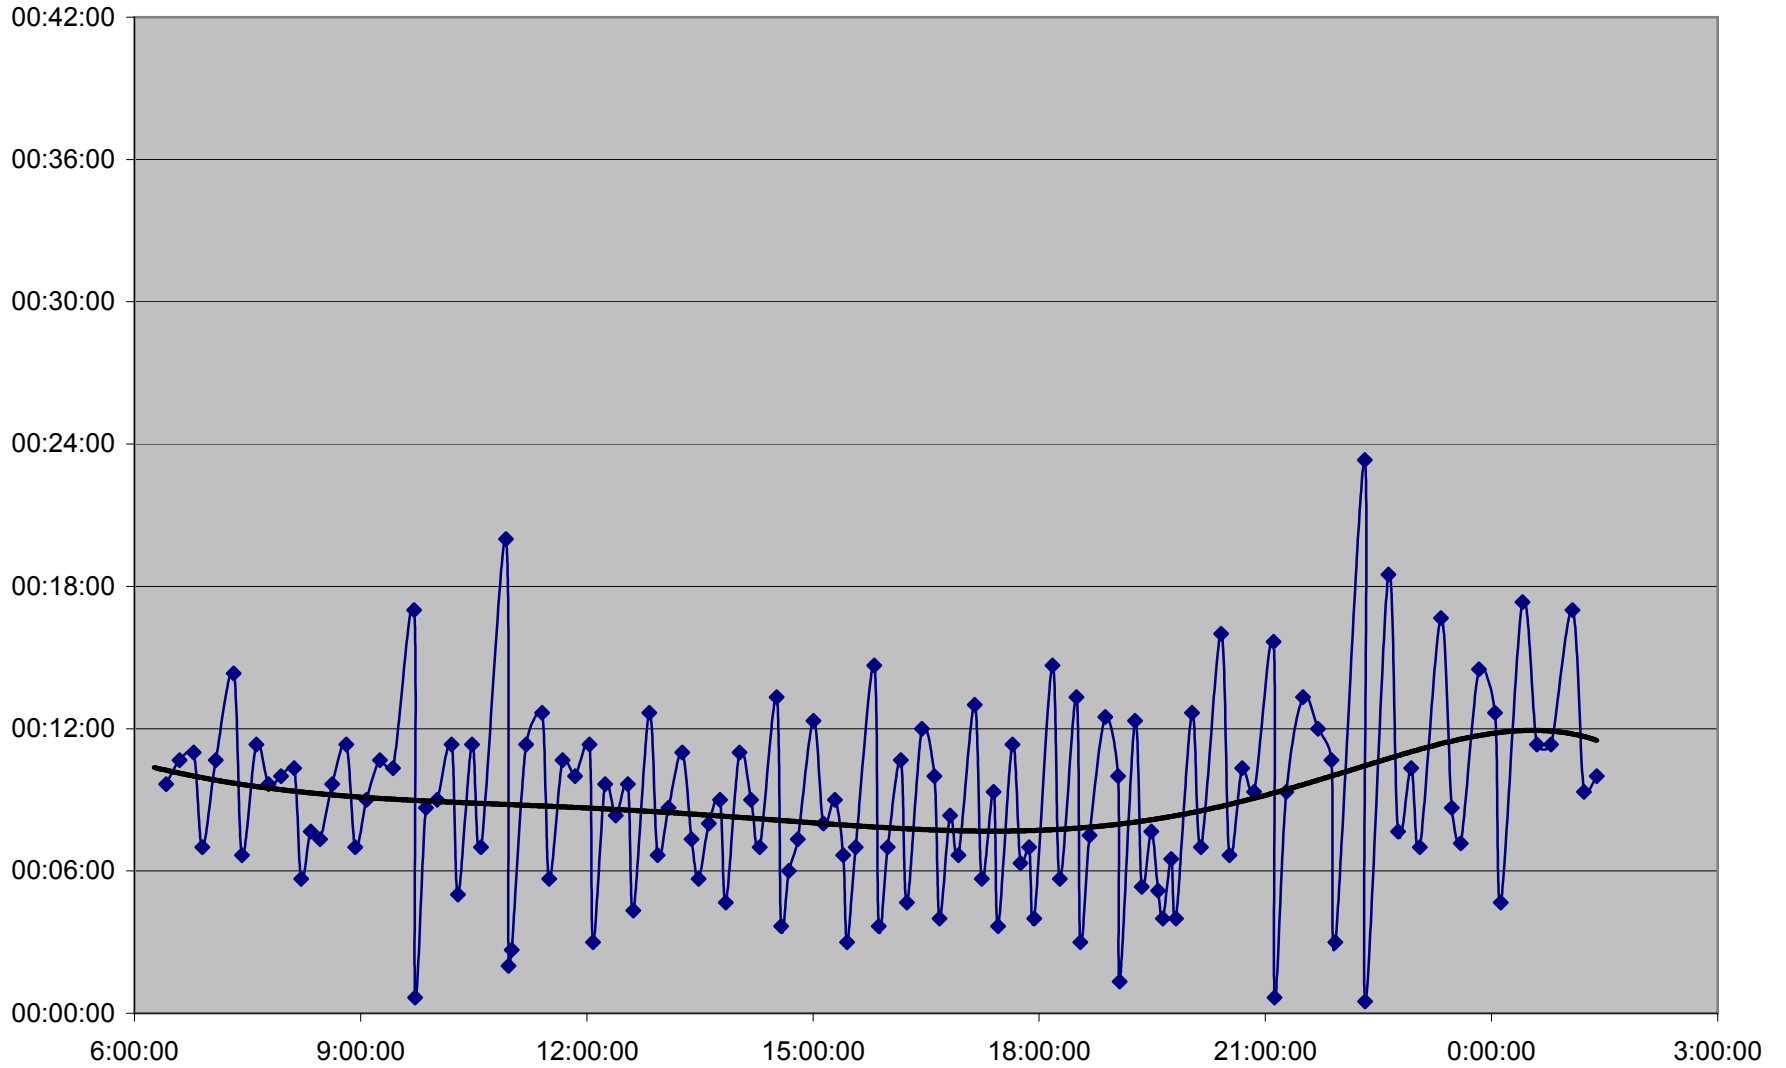

QUEEN Up 20061225 at Neville Loop

QUEEN Up 20061225 at Woodbine Ave.

QUEEN Up 20061225 at Greenwood Ave.

QUEEN Up 20061225 at Broadview Ave.

QUEEN Up 20061225 at Yonge St.

QUEEN Up 20061225 at Spadina Ave.

QUEEN Up 20061225 at Strachan Ave.

QUEEN Up 20061225 at Gladstone Ave.

QUEEN Up 20061225 at Wilson Park Rd.

QUEEN Up 20061225 at Parkside Dr.

QUEEN Up 20061225 at Queensway Humber

QUEEN Up 20061225 at Lakeshore Humber

QUEEN Up 20061225 at Royal York

QUEEN Up 20061225 at Kipling Ave.

QUEEN Up 20061225 at Long Branch Loop