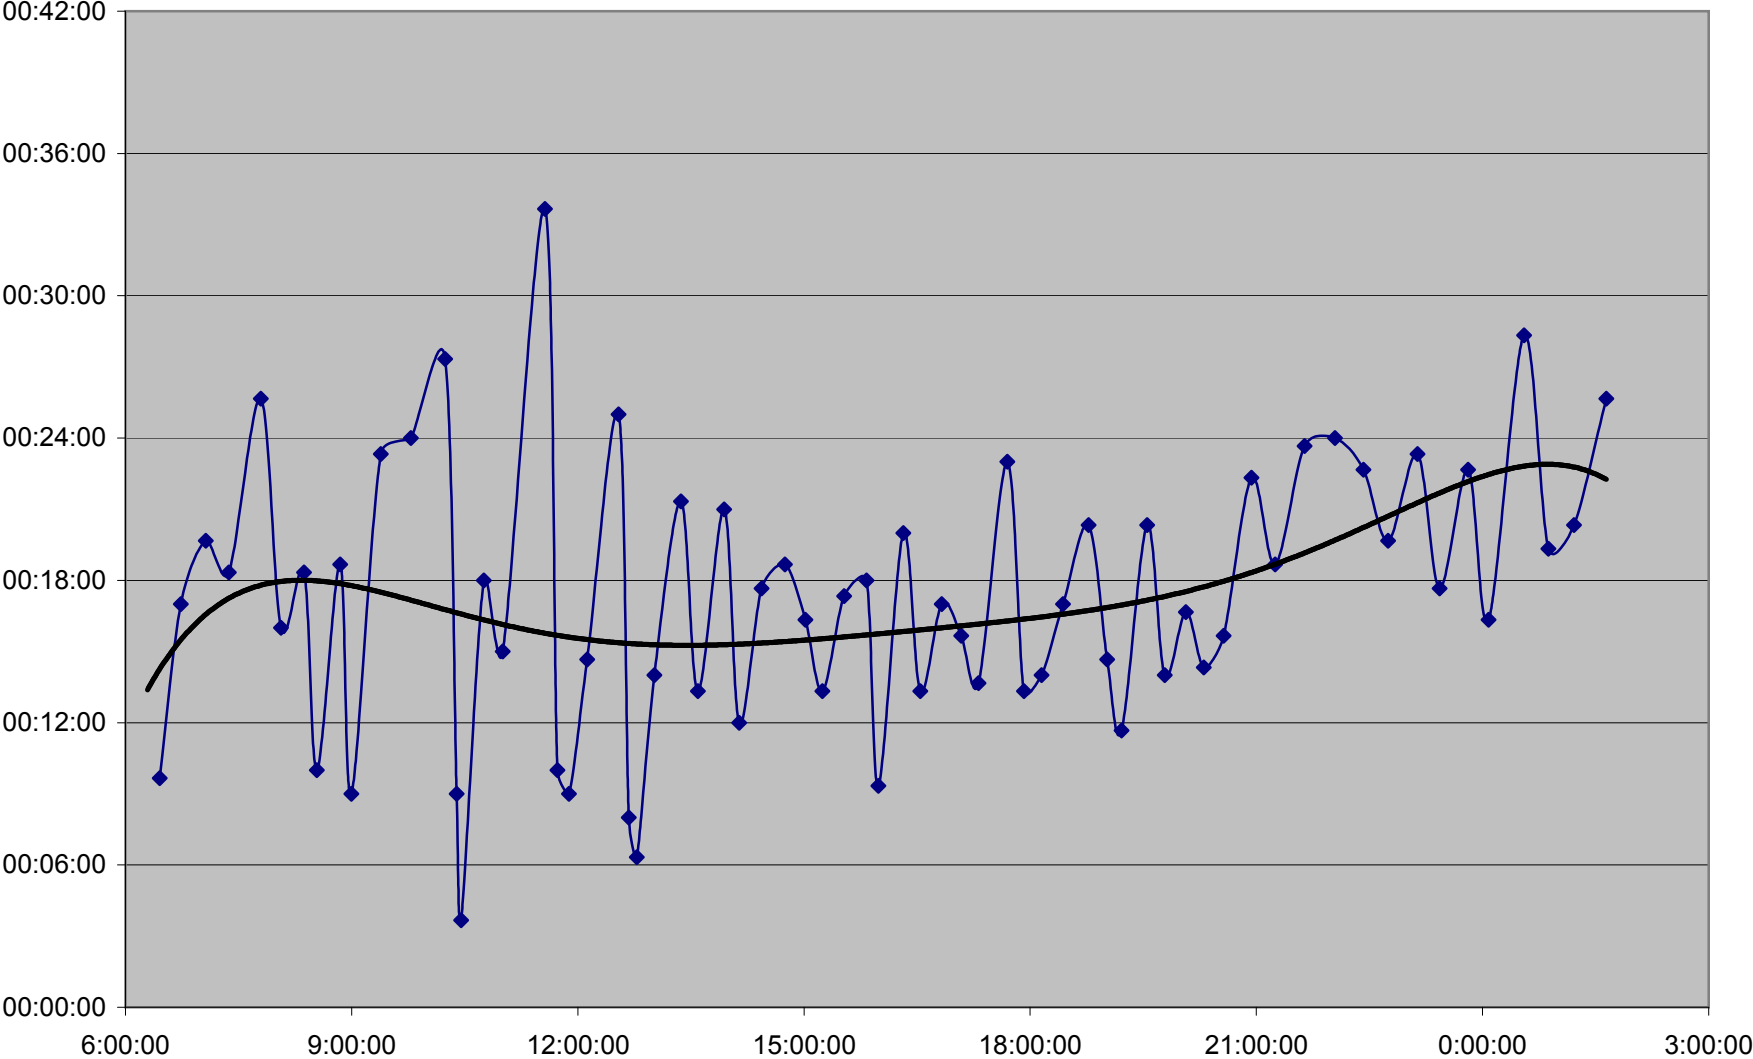

QUEEN Up 20061225 at Strachan Ave.

QUEEN Up 20061225 at Gladstone Ave.

QUEEN Up 20061225 at Wilson Park Rd.

QUEEN Up 20061225 at Parkside Dr.

QUEEN Up 20061225 at Queensway Humber

QUEEN Up 20061225 at Lakeshore Humber