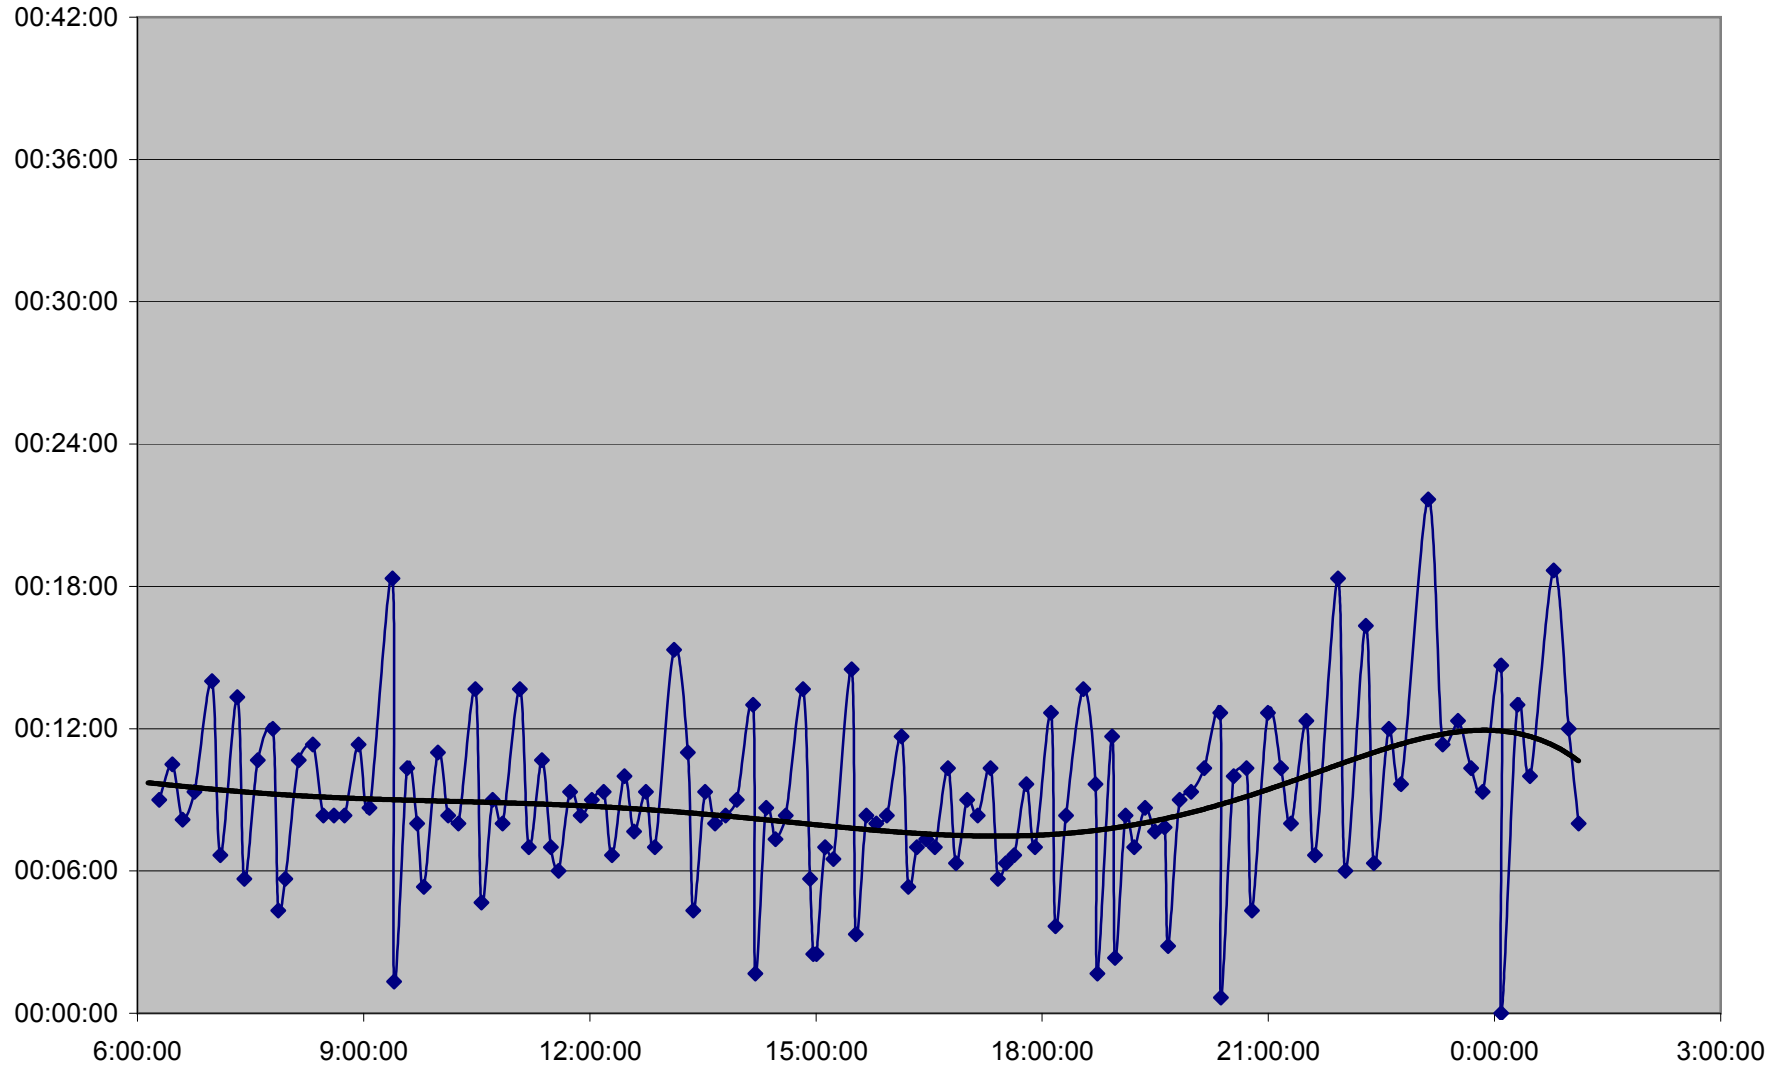

QUEEN Up 20061225 at Neville Loop

QUEEN Up 20061225 at Woodbine Ave.

QUEEN Up 20061225 at Greenwood Ave.

QUEEN Up 20061225 at Broadview Ave.

QUEEN Up 20061225 at Yonge St.

QUEEN Up 20061225 at Spadina Ave.

QUEEN Up 20061225 at Strachan Ave.

QUEEN Up 20061225 at Gladstone Ave.

QUEEN Up 20061225 at Wilson Park Rd.

QUEEN Up 20061225 at Parkside Dr.

QUEEN Up 20061225 at Queensway Humber

QUEEN Up 20061225 at Lakeshore Humber

QUEEN Up 20061225 at Royal York

QUEEN Up 20061225 at Kipling Ave.

QUEEN Up 20061225 at Long Branch Loop