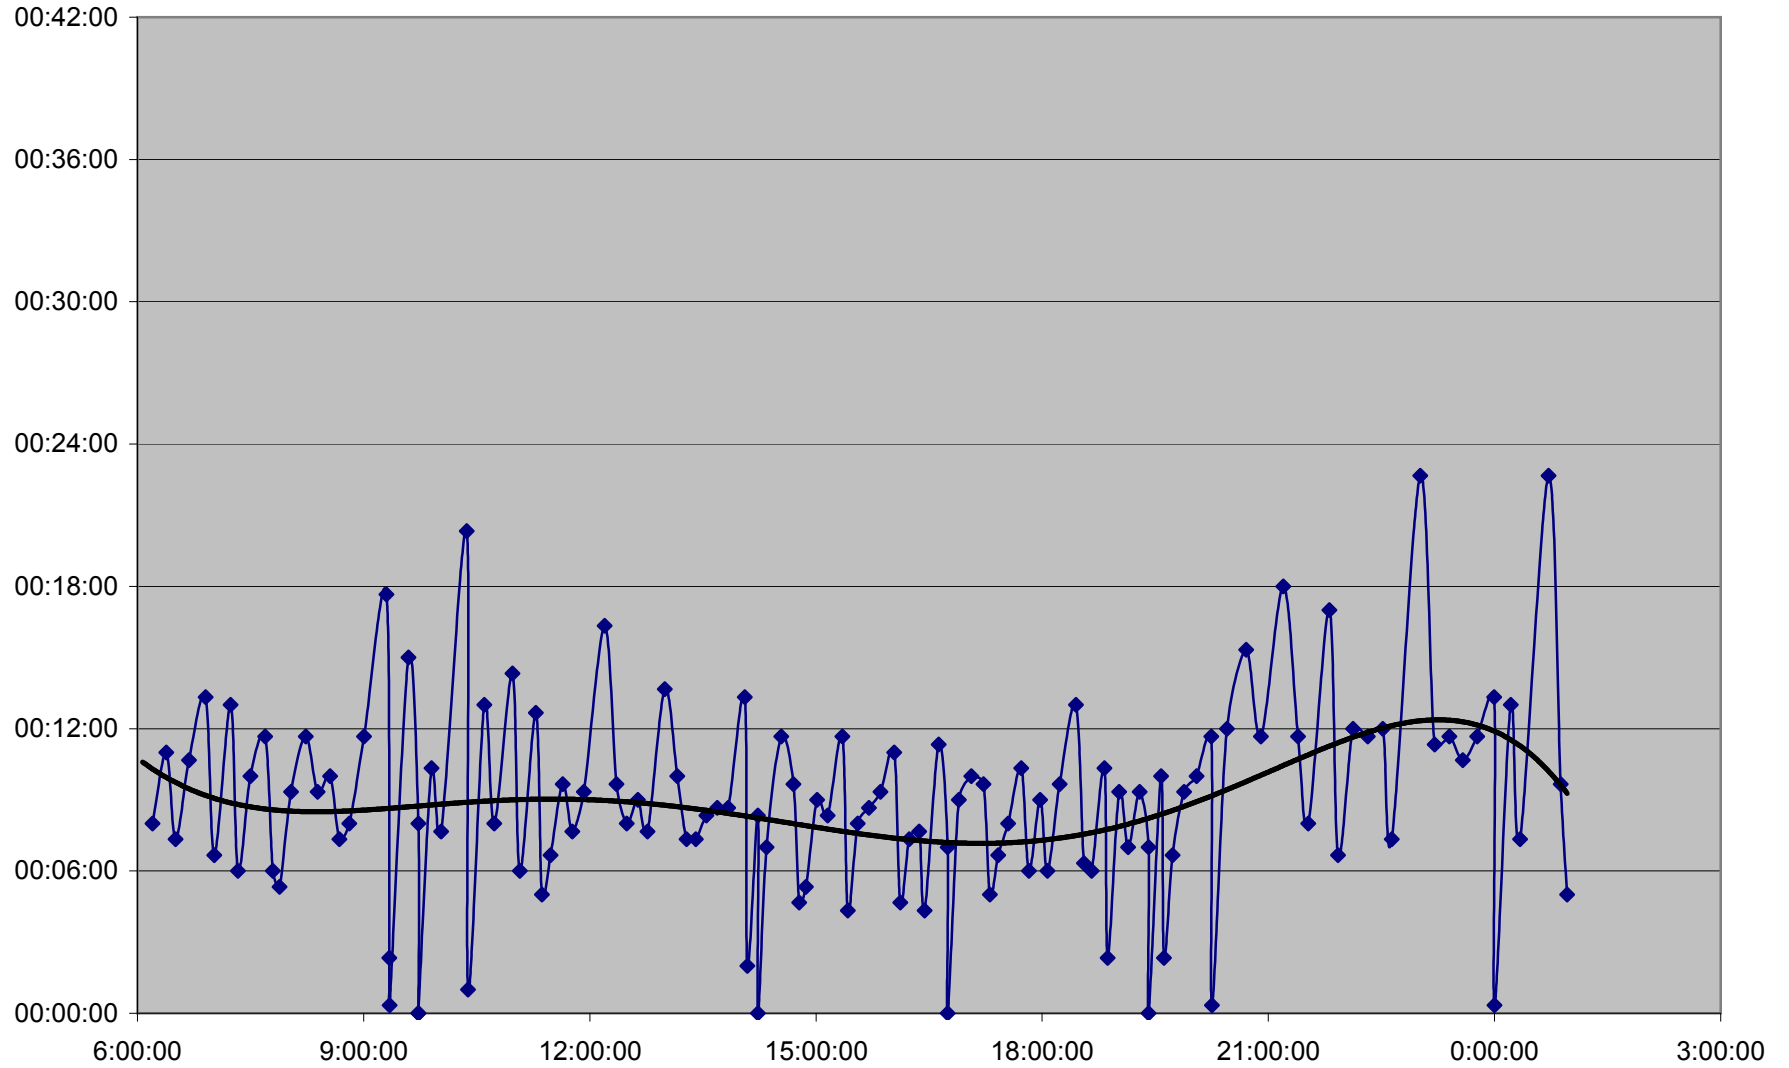

QUEEN Up 20061225 at Neville Loop

QUEEN Up 20061225 at Woodbine Ave.

QUEEN Up 20061225 at Greenwood Ave.

QUEEN Up 20061225 at Broadview Ave.

QUEEN Up 20061225 at Yonge St.

QUEEN Up 20061225 at Spadina Ave.

QUEEN Up 20061225 at Strachan Ave.

QUEEN Up 20061225 at Gladstone Ave.

QUEEN Up 20061225 at Wilson Park Rd.

QUEEN Up 20061225 at Parkside Dr.

QUEEN Up 20061225 at Queensway Humber

QUEEN Up 20061225 at Lakeshore Humber

QUEEN Up 20061225 at Royal York

QUEEN Up 20061225 at Kipling Ave.

QUEEN Up 20061225 at Long Branch Loop