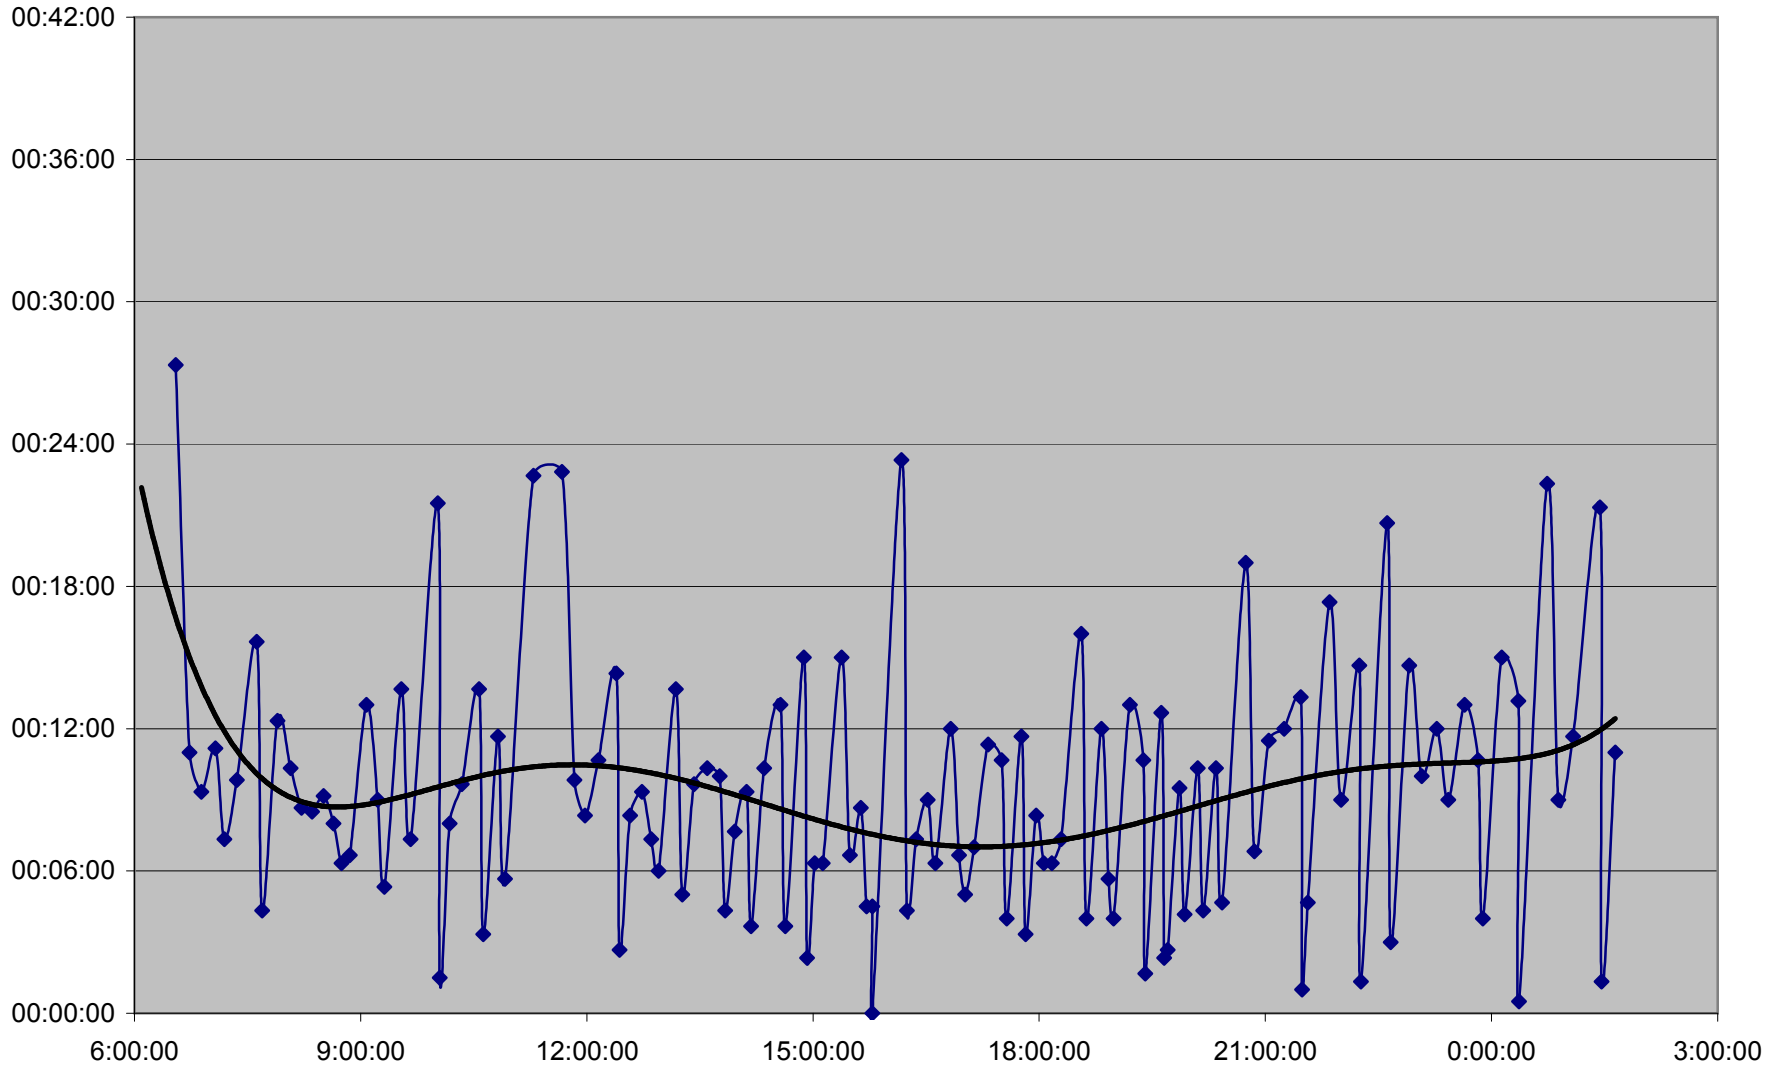

QUEEN Up 20061225 at Neville Loop

QUEEN Up 20061225 at Woodbine Ave.

QUEEN Up 20061225 at Greenwood Ave.

QUEEN Up 20061225 at Broadview Ave.

QUEEN Up 20061225 at Yonge St.

QUEEN Up 20061225 at Spadina Ave.

QUEEN Up 20061225 at Strachan Ave.

QUEEN Up 20061225 at Gladstone Ave.

QUEEN Up 20061225 at Wilson Park Rd.

QUEEN Up 20061225 at Parkside Dr.

QUEEN Up 20061225 at Queensway Humber

QUEEN Up 20061225 at Lakeshore Humber

QUEEN Up 20061225 at Royal York

QUEEN Up 20061225 at Kipling Ave.

QUEEN Up 20061225 at Long Branch Loop