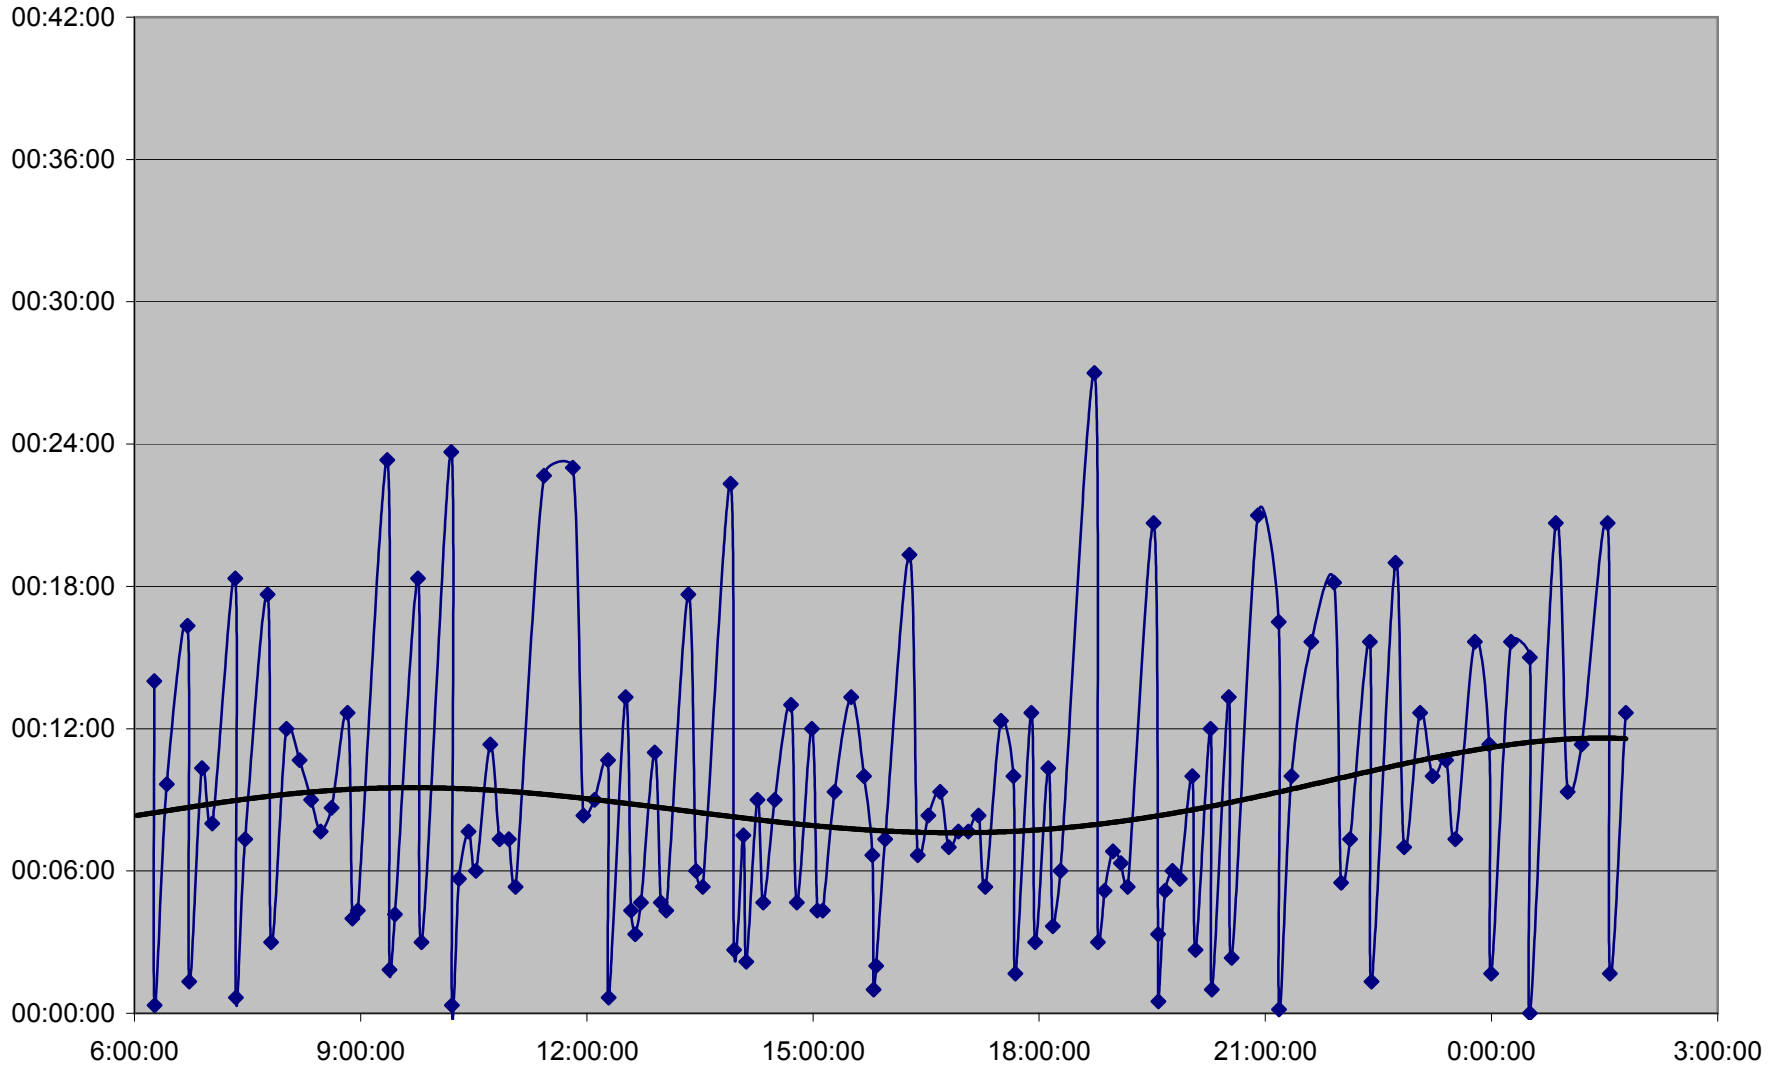

QUEEN Up 20061225 at Strachan Ave.

QUEEN Up 20061225 at Gladstone Ave.

QUEEN Up 20061225 at Wilson Park Rd.

QUEEN Up 20061225 at Parkside Dr.

QUEEN Up 20061225 at Queensway Humber

QUEEN Up 20061225 at Lakeshore Humber