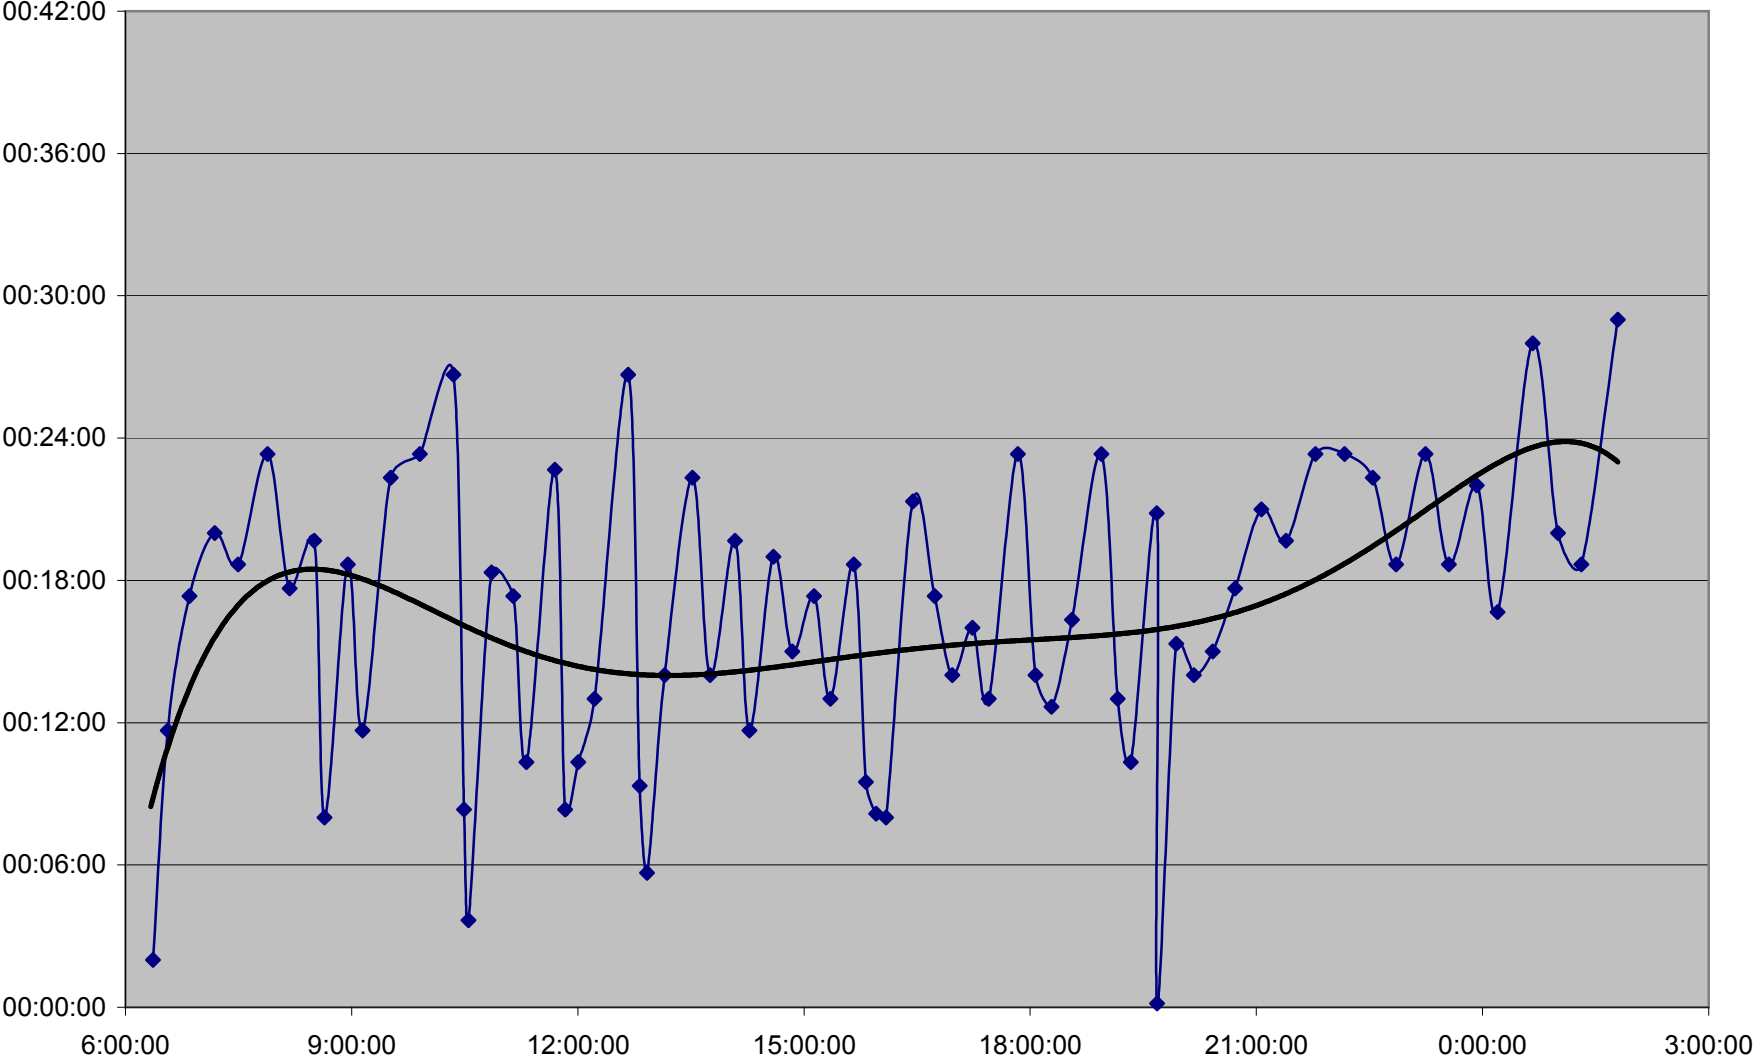

QUEEN Up 20061225 at Royal York