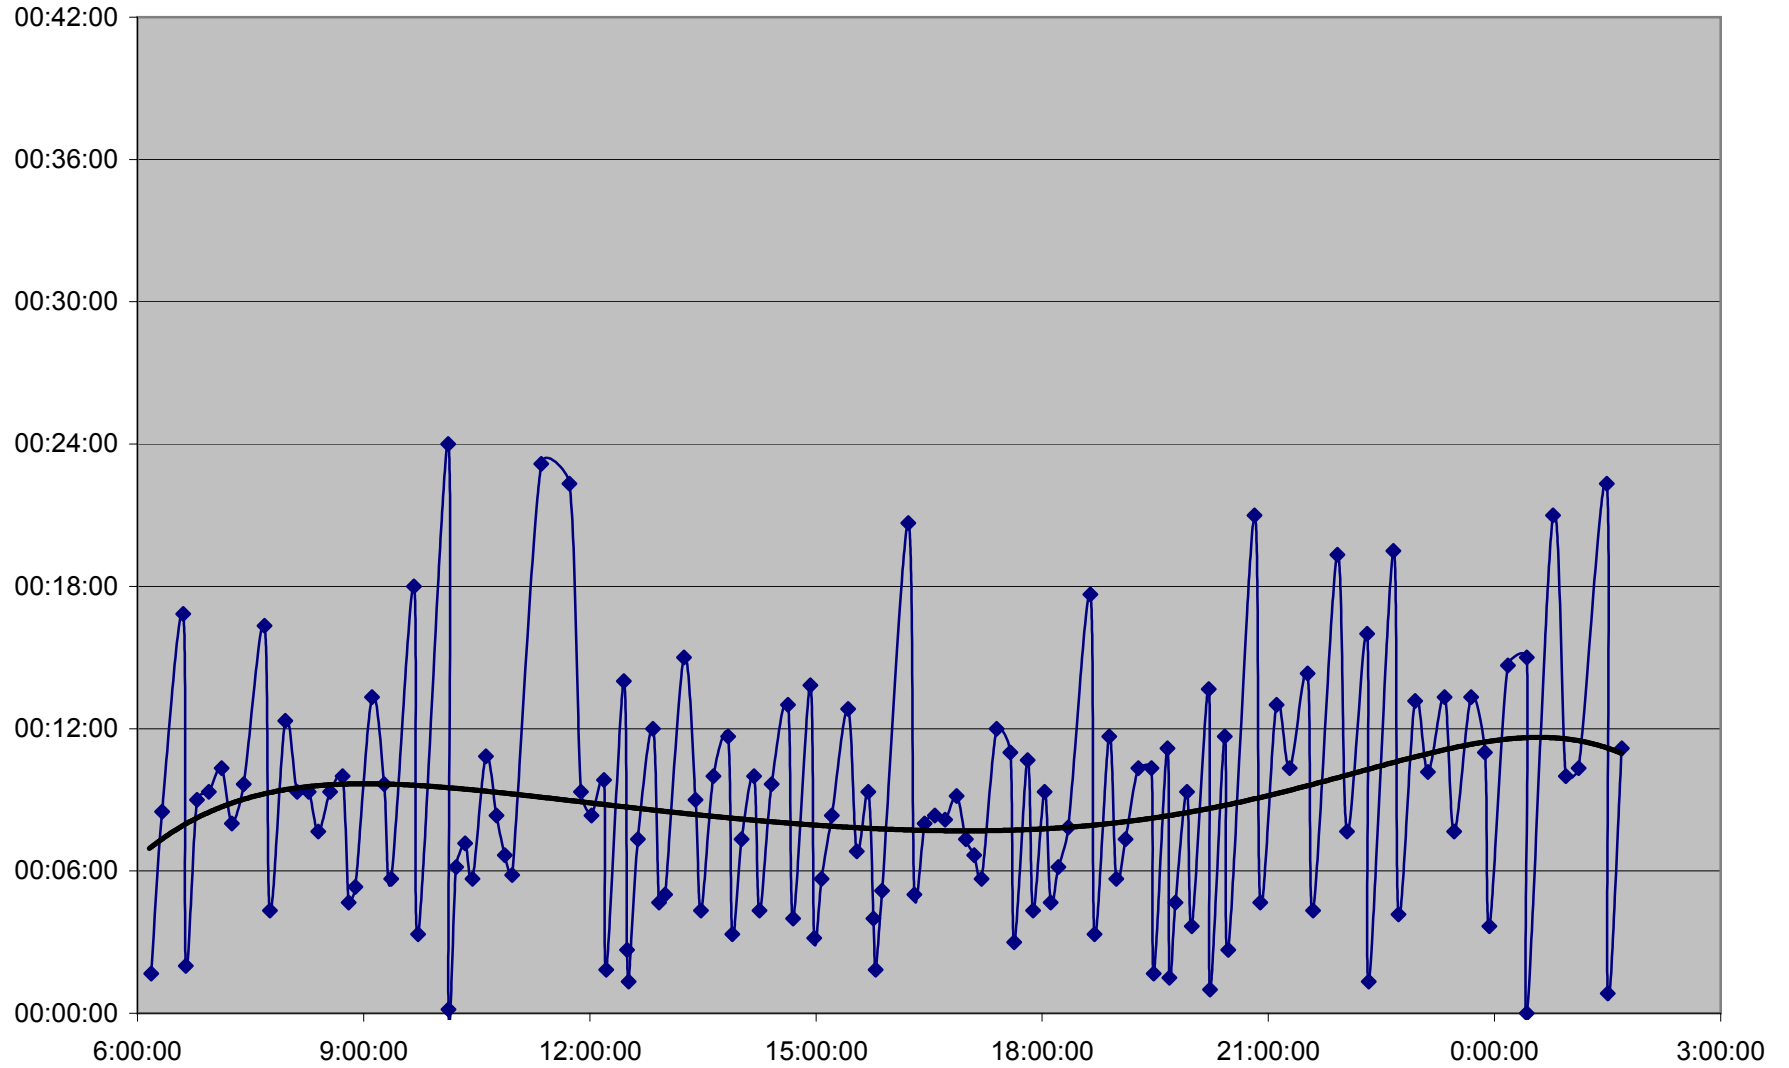

QUEEN Up 20061225 at Strachan Ave.

QUEEN Up 20061225 at Gladstone Ave.

QUEEN Up 20061225 at Wilson Park Rd.

QUEEN Up 20061225 at Parkside Dr.

QUEEN Up 20061225 at Queensway Humber

QUEEN Up 20061225 at Lakeshore Humber