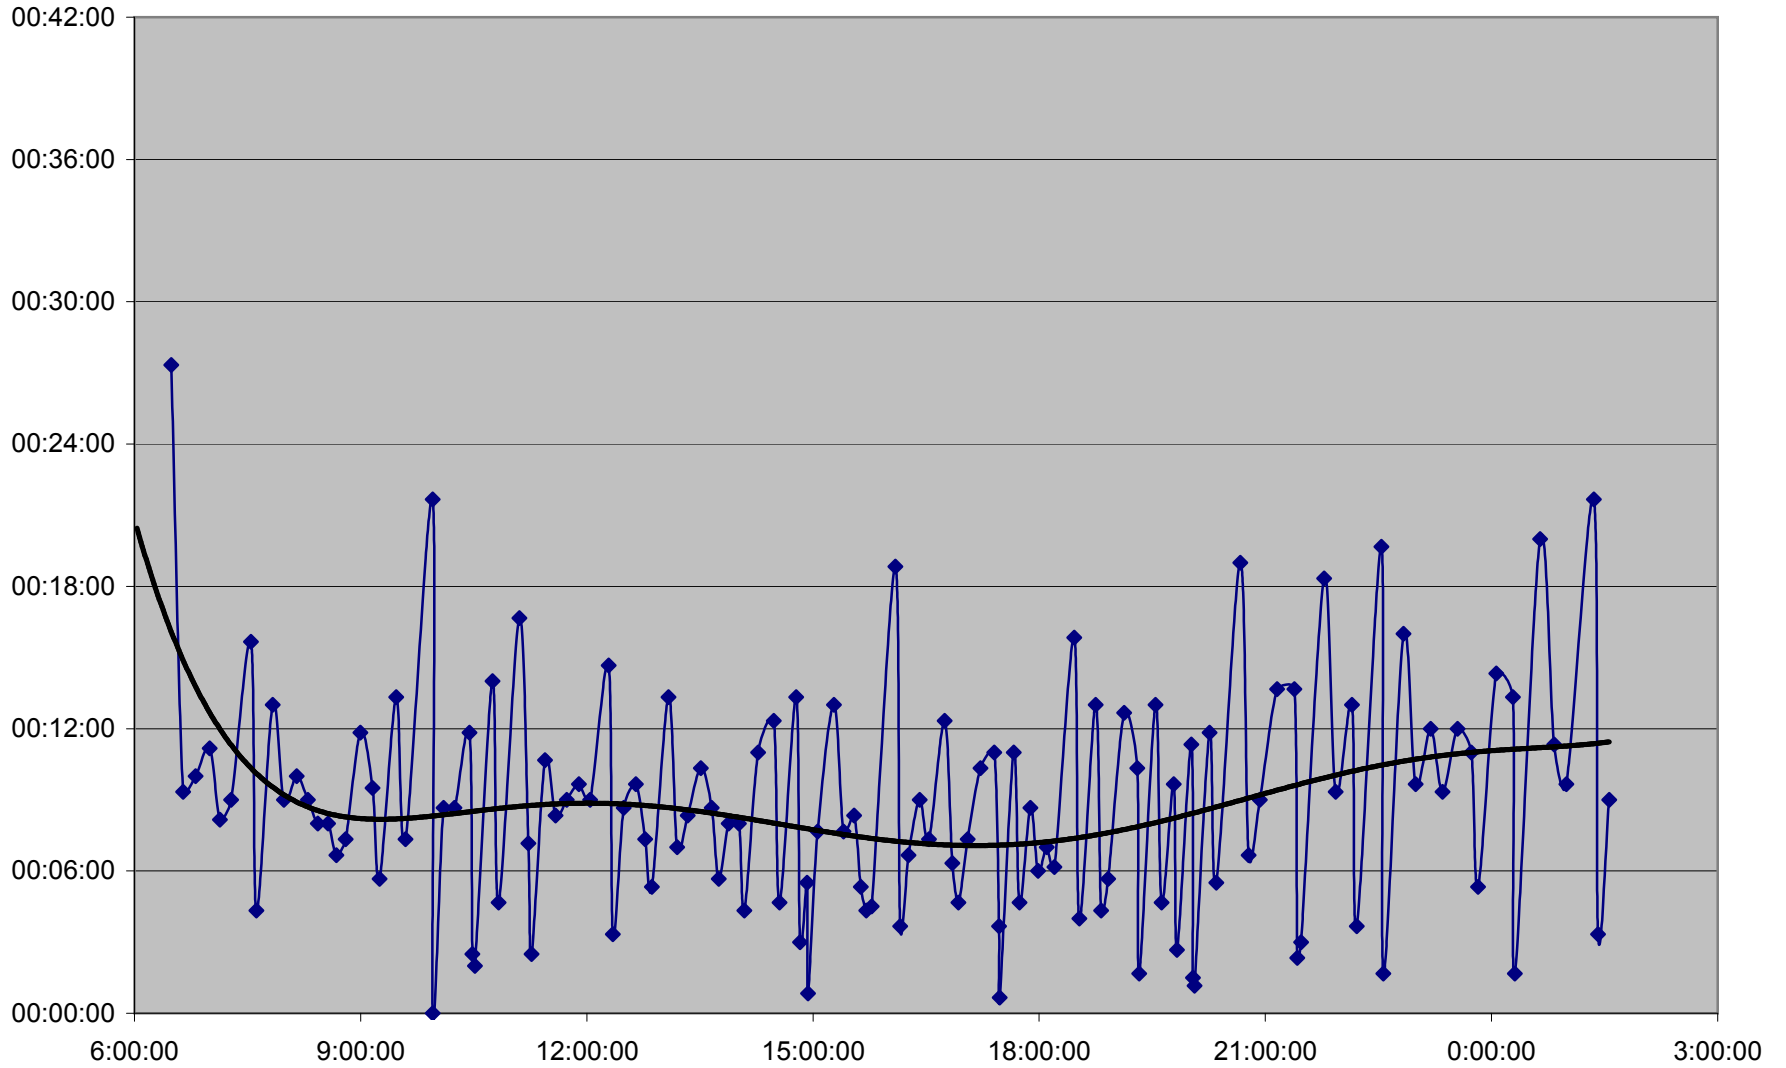

QUEEN Up 20061225 at Neville Loop

QUEEN Up 20061225 at Woodbine Ave.

QUEEN Up 20061225 at Greenwood Ave.

QUEEN Up 20061225 at Broadview Ave.

QUEEN Up 20061225 at Yonge St.

QUEEN Up 20061225 at Spadina Ave.

QUEEN Up 20061225 at Strachan Ave.

QUEEN Up 20061225 at Gladstone Ave.

QUEEN Up 20061225 at Wilson Park Rd.

QUEEN Up 20061225 at Parkside Dr.

QUEEN Up 20061225 at Queensway Humber

QUEEN Up 20061225 at Lakeshore Humber

QUEEN Up 20061225 at Royal York

QUEEN Up 20061225 at Kipling Ave.

QUEEN Up 20061225 at Long Branch Loop