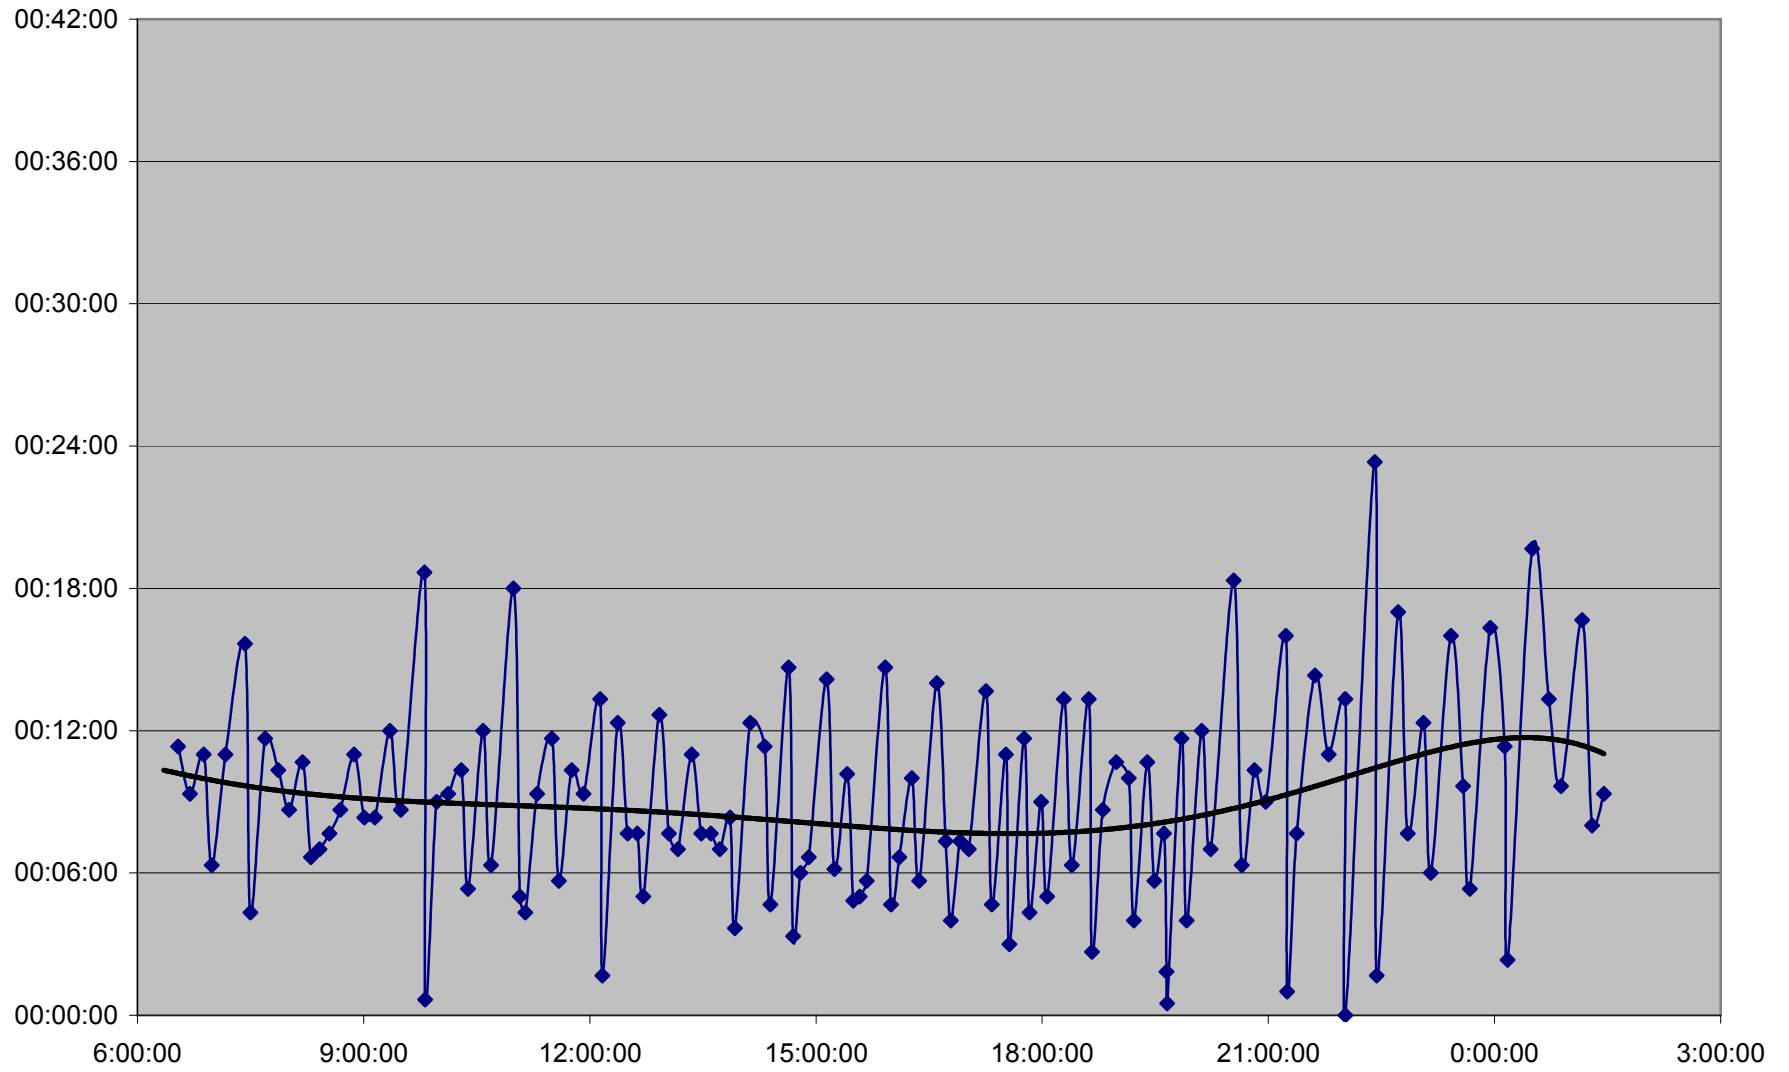

QUEEN Up 20061225 at Neville Loop

QUEEN Up 20061225 at Woodbine Ave.

QUEEN Up 20061225 at Greenwood Ave.

QUEEN Up 20061225 at Broadview Ave.

QUEEN Up 20061225 at Yonge St.

QUEEN Up 20061225 at Spadina Ave.

QUEEN Up 20061225 at Strachan Ave.

QUEEN Up 20061225 at Gladstone Ave.

QUEEN Up 20061225 at Wilson Park Rd.

QUEEN Up 20061225 at Parkside Dr.

QUEEN Up 20061225 at Queensway Humber

QUEEN Up 20061225 at Lakeshore Humber

QUEEN Up 20061225 at Royal York

QUEEN Up 20061225 at Kipling Ave.

QUEEN Up 20061225 at Long Branch Loop