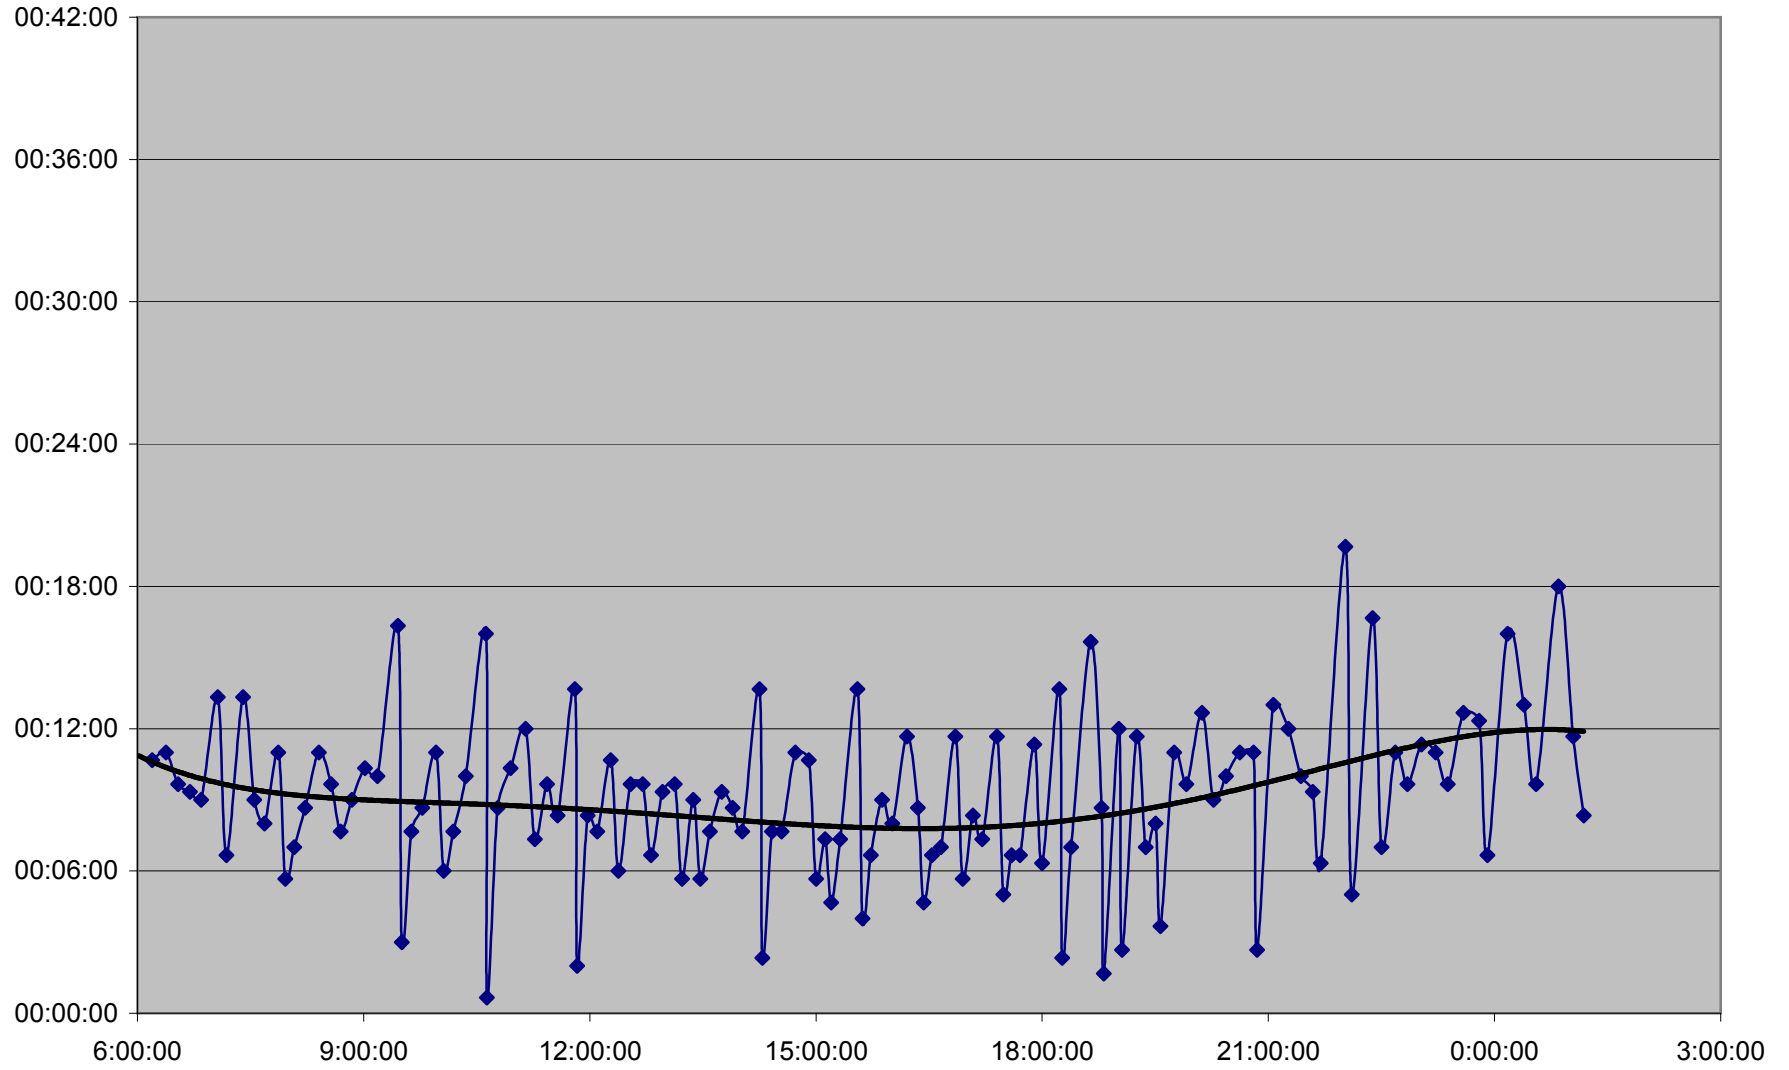

QUEEN Up 20061225 at Neville Loop

QUEEN Up 20061225 at Woodbine Ave.

QUEEN Up 20061225 at Greenwood Ave.

QUEEN Up 20061225 at Broadview Ave.

QUEEN Up 20061225 at Yonge St.

QUEEN Up 20061225 at Spadina Ave.

QUEEN Up 20061225 at Strachan Ave.

QUEEN Up 20061225 at Gladstone Ave.

QUEEN Up 20061225 at Wilson Park Rd.

QUEEN Up 20061225 at Parkside Dr.

QUEEN Up 20061225 at Queensway Humber

QUEEN Up 20061225 at Lakeshore Humber