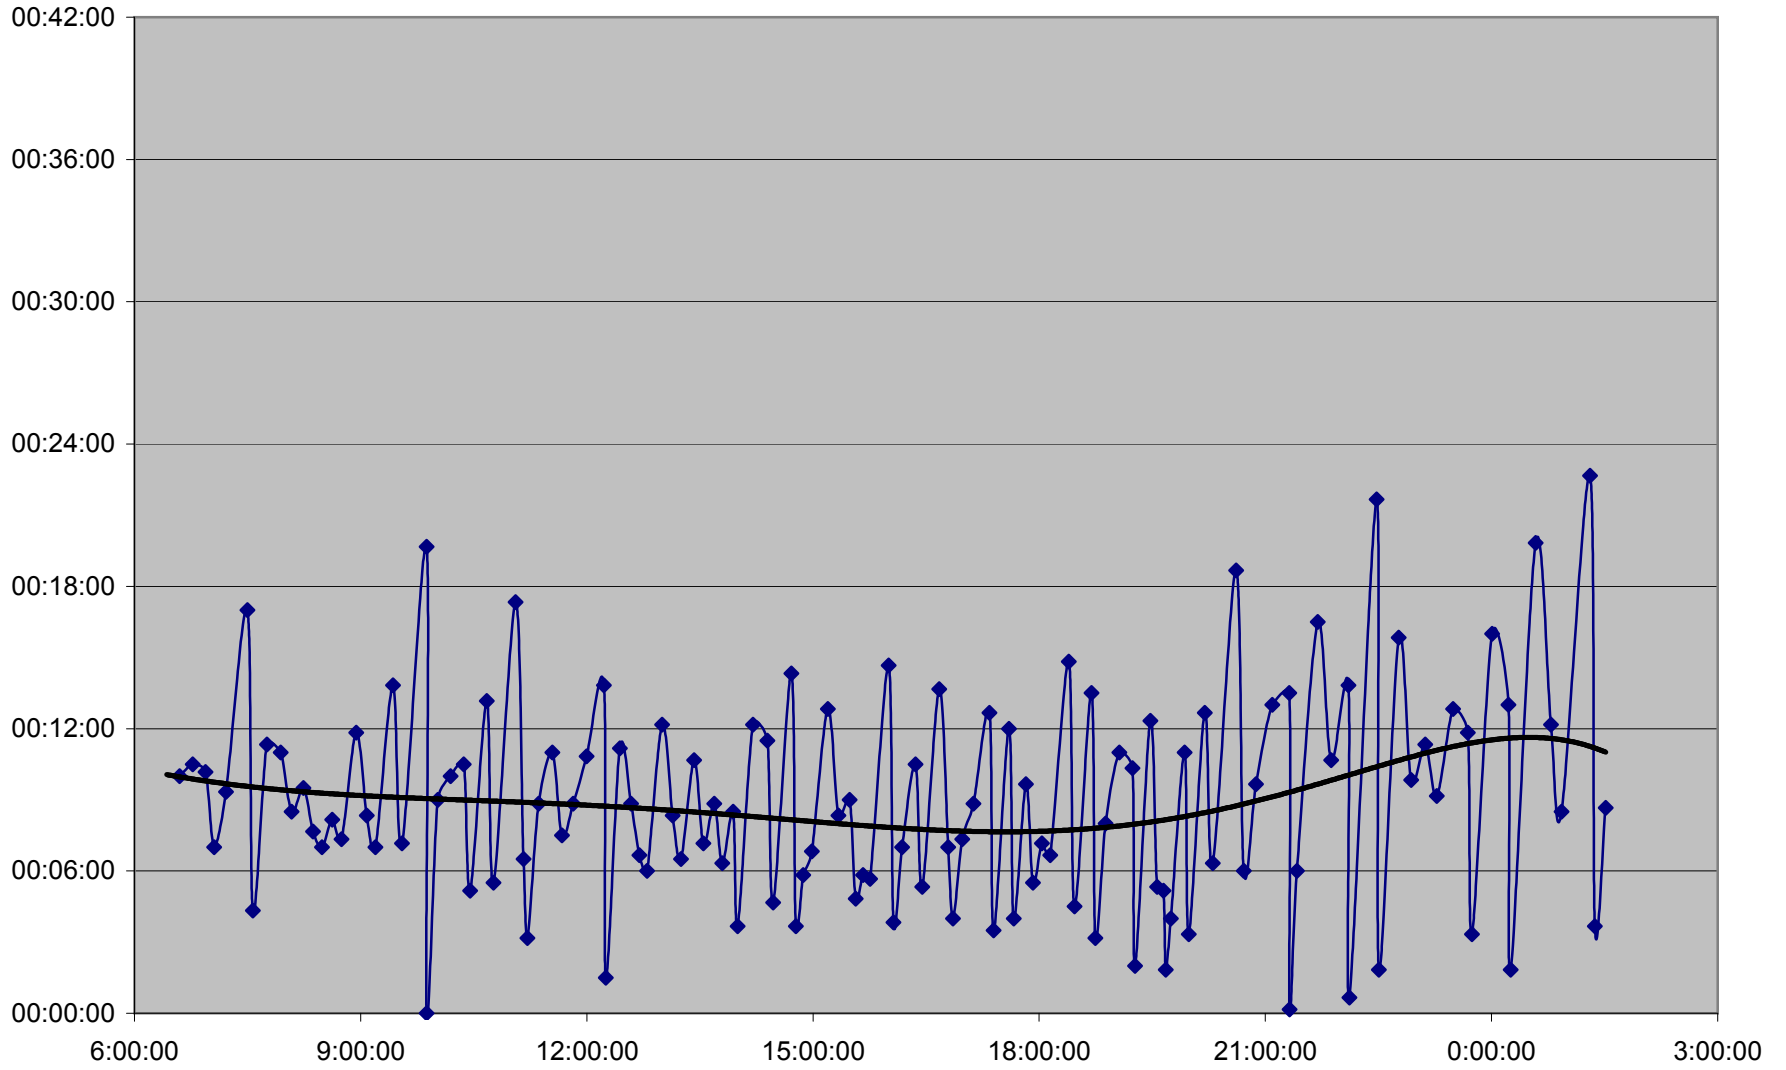

QUEEN Up 20061225 at Neville Loop

QUEEN Up 20061225 at Woodbine Ave.

QUEEN Up 20061225 at Greenwood Ave.

QUEEN Up 20061225 at Broadview Ave.

QUEEN Up 20061225 at Yonge St.

QUEEN Up 20061225 at Spadina Ave.

QUEEN Up 20061225 at Strachan Ave.

QUEEN Up 20061225 at Gladstone Ave.

QUEEN Up 20061225 at Wilson Park Rd.

QUEEN Up 20061225 at Parkside Dr.

QUEEN Up 20061225 at Queensway Humber

QUEEN Up 20061225 at Lakeshore Humber

QUEEN Up 20061225 at Royal York

QUEEN Up 20061225 at Kipling Ave.

QUEEN Up 20061225 at Long Branch Loop