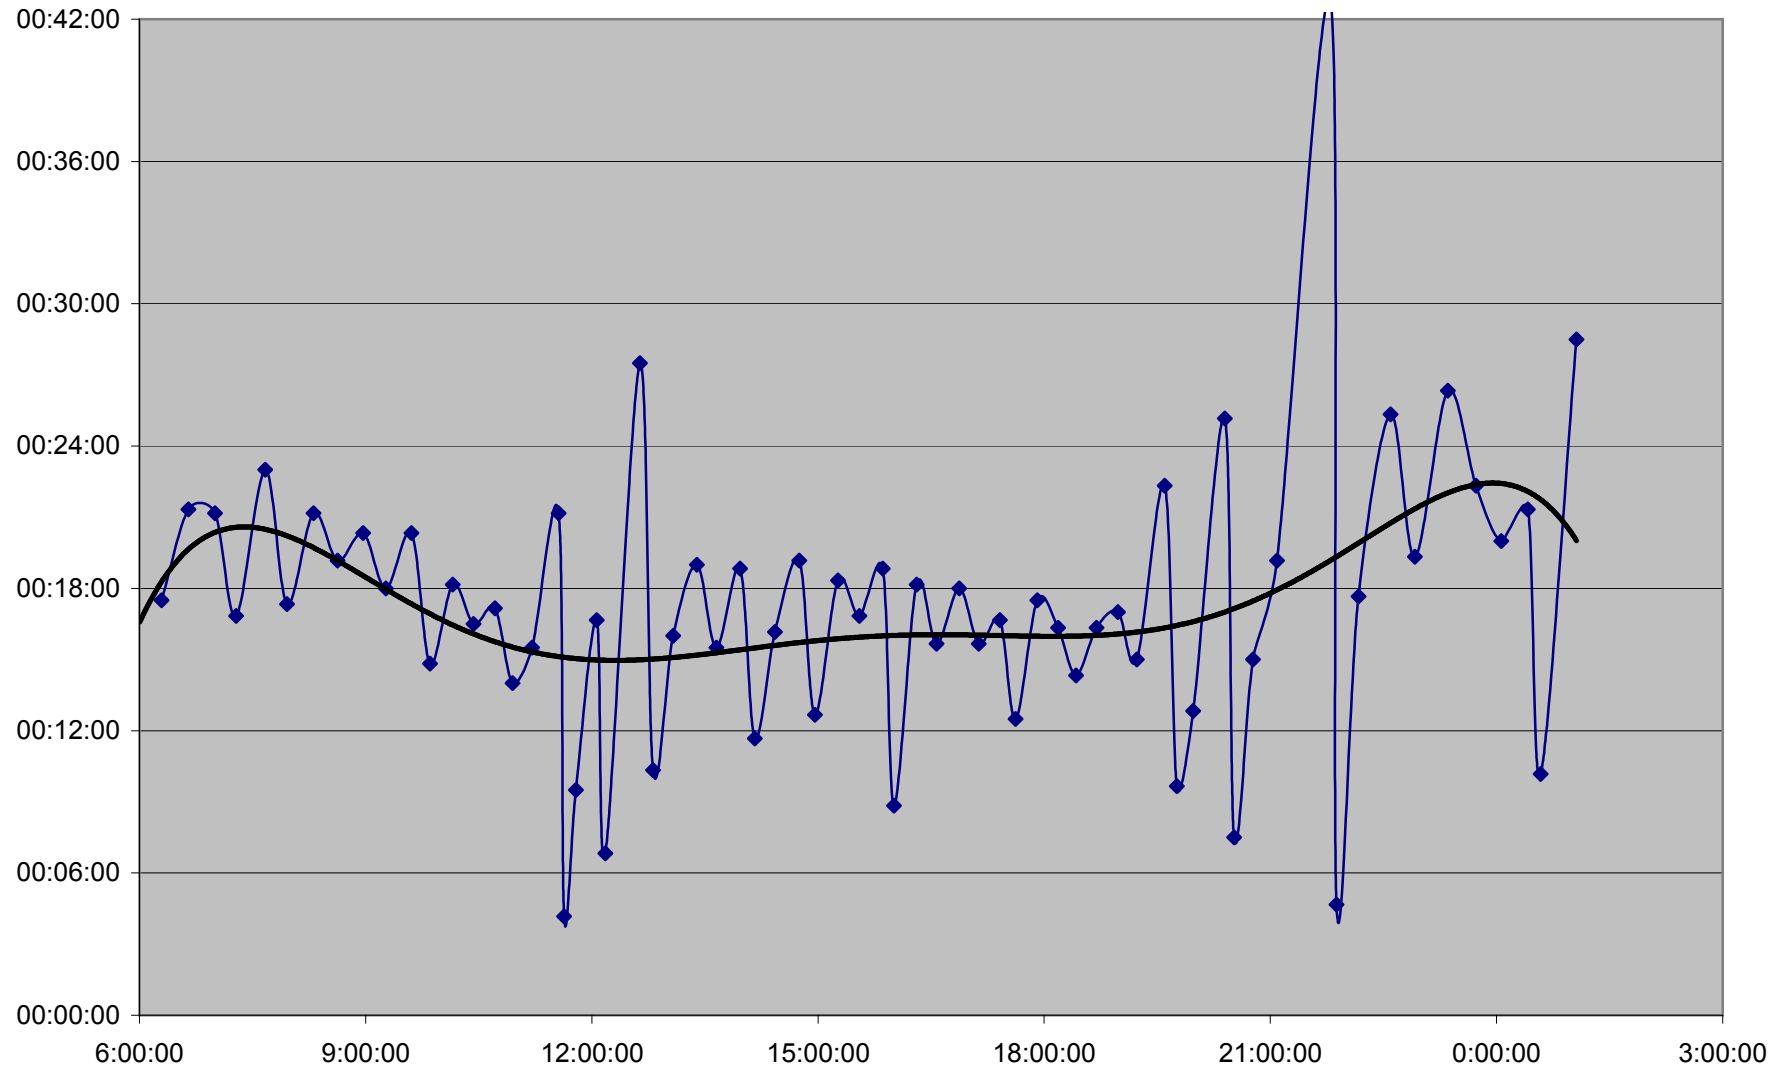

### QUEEN Down 20061225 at Queensway Humber

QUEEN Down 20061225 at Lakeshore Humber

### QUEEN Down 20061225 at Royal York

**QUEEN Down 20061225 at Kipling Ave.**

### QUEEN Down 20061225 at Long Branch Loop