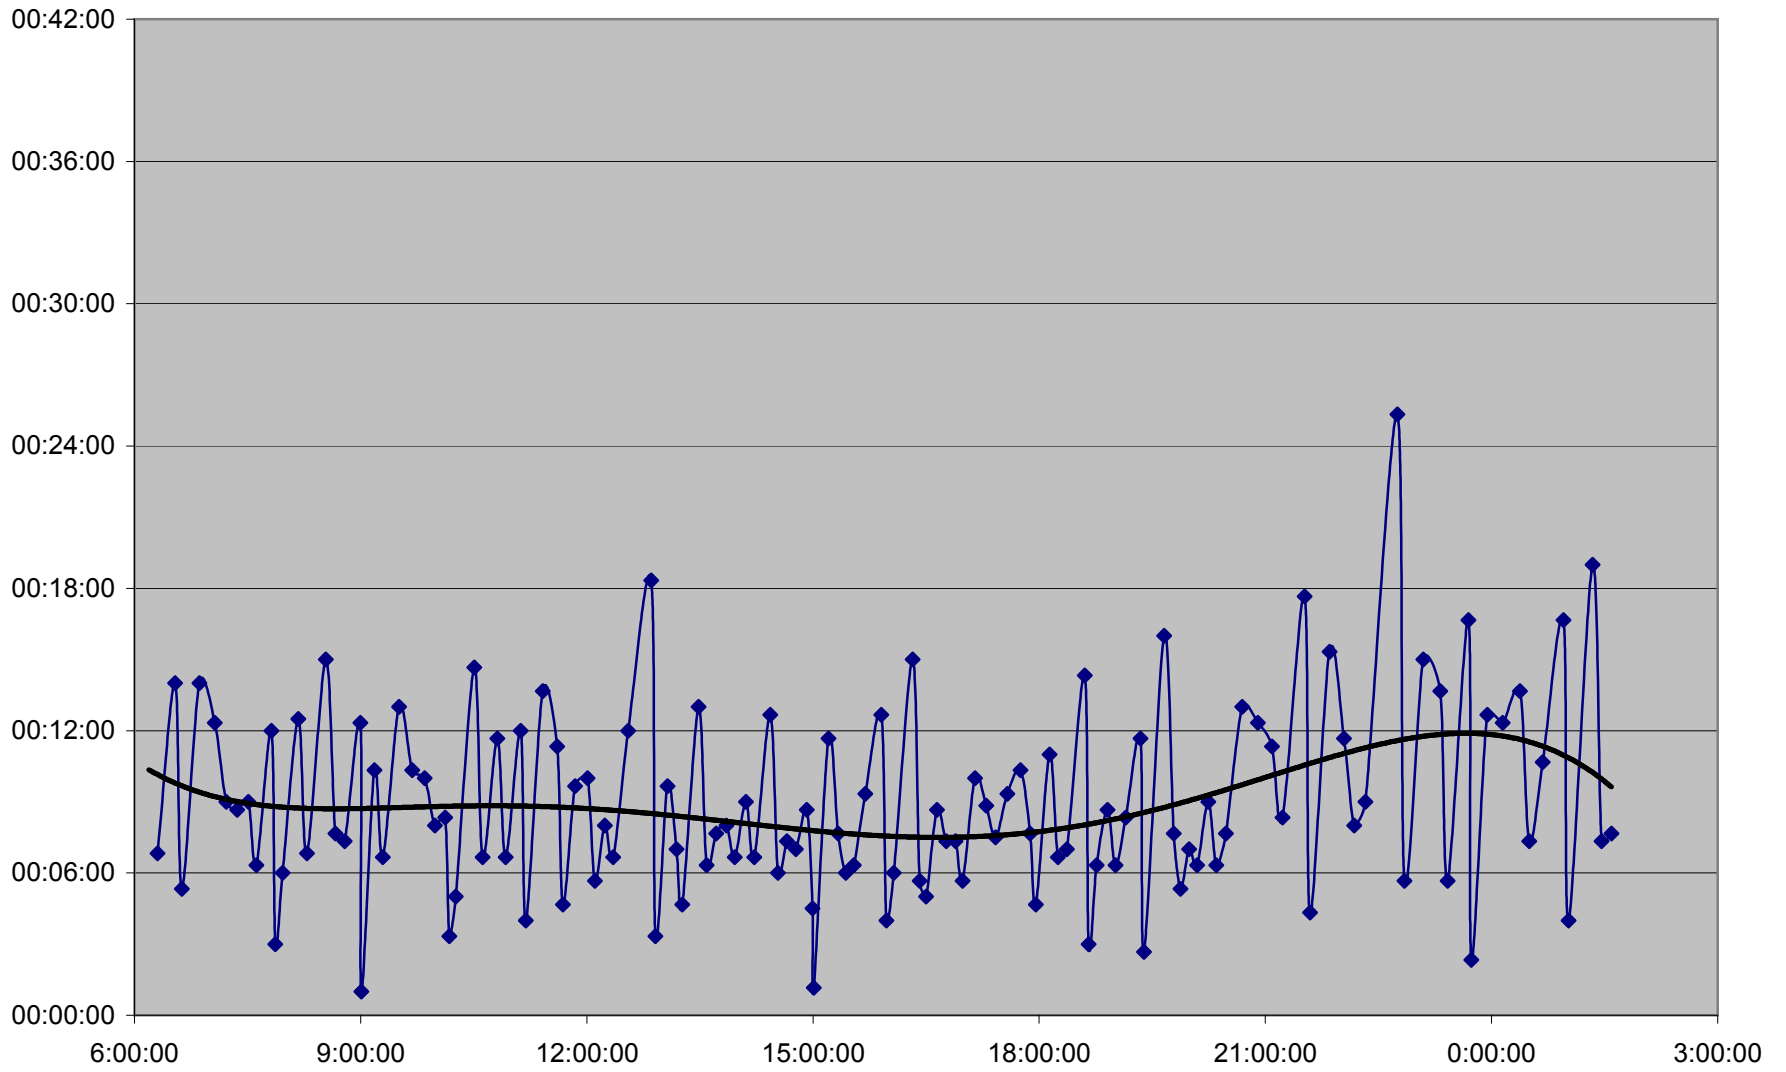

# QUEEN Down 20061225 at Neville Loop

**QUEEN Down 20061225 at Woodbine Ave.**

**QUEEN Down 20061225 at Greenwood Ave.**

**QUEEN Down 20061225 at Broadview Ave.**

### QUEEN Down 20061225 at Spadina Ave.

**QUEEN Down 20061225 at Strachan Ave.**