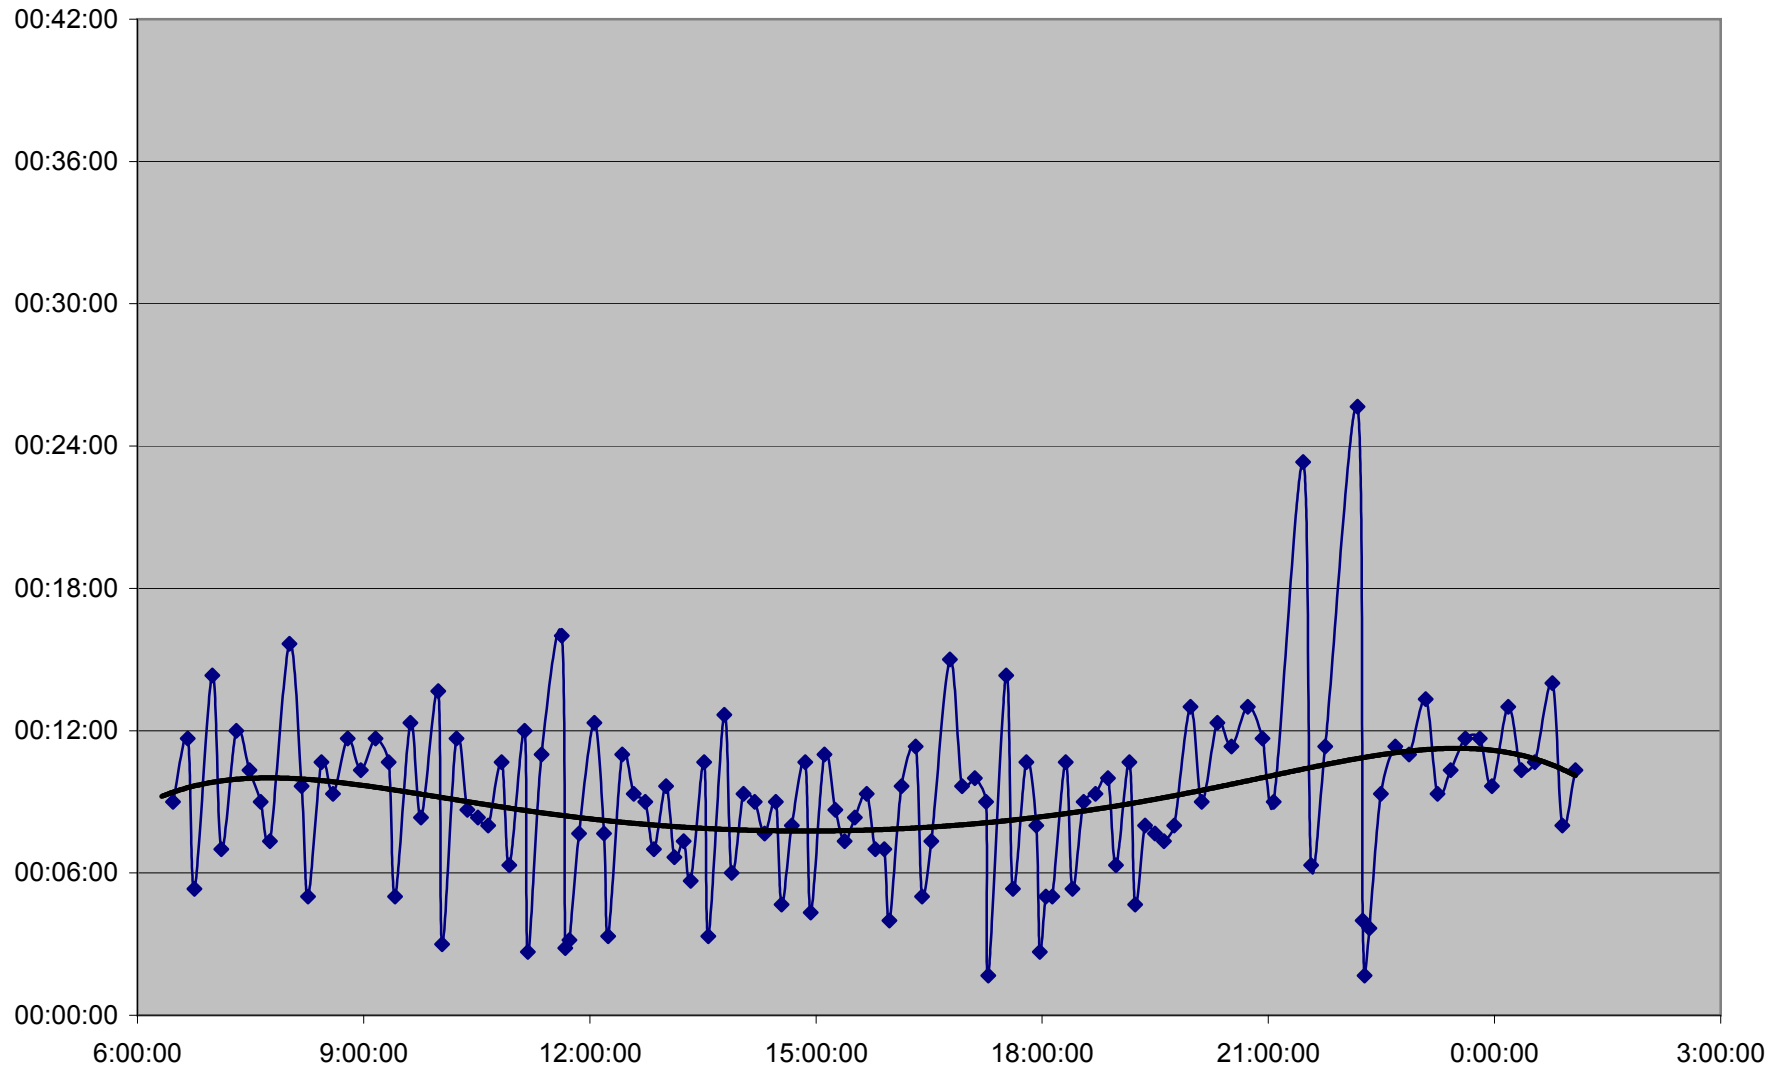

QUEEN Down 20061225 at Gladstone Ave.