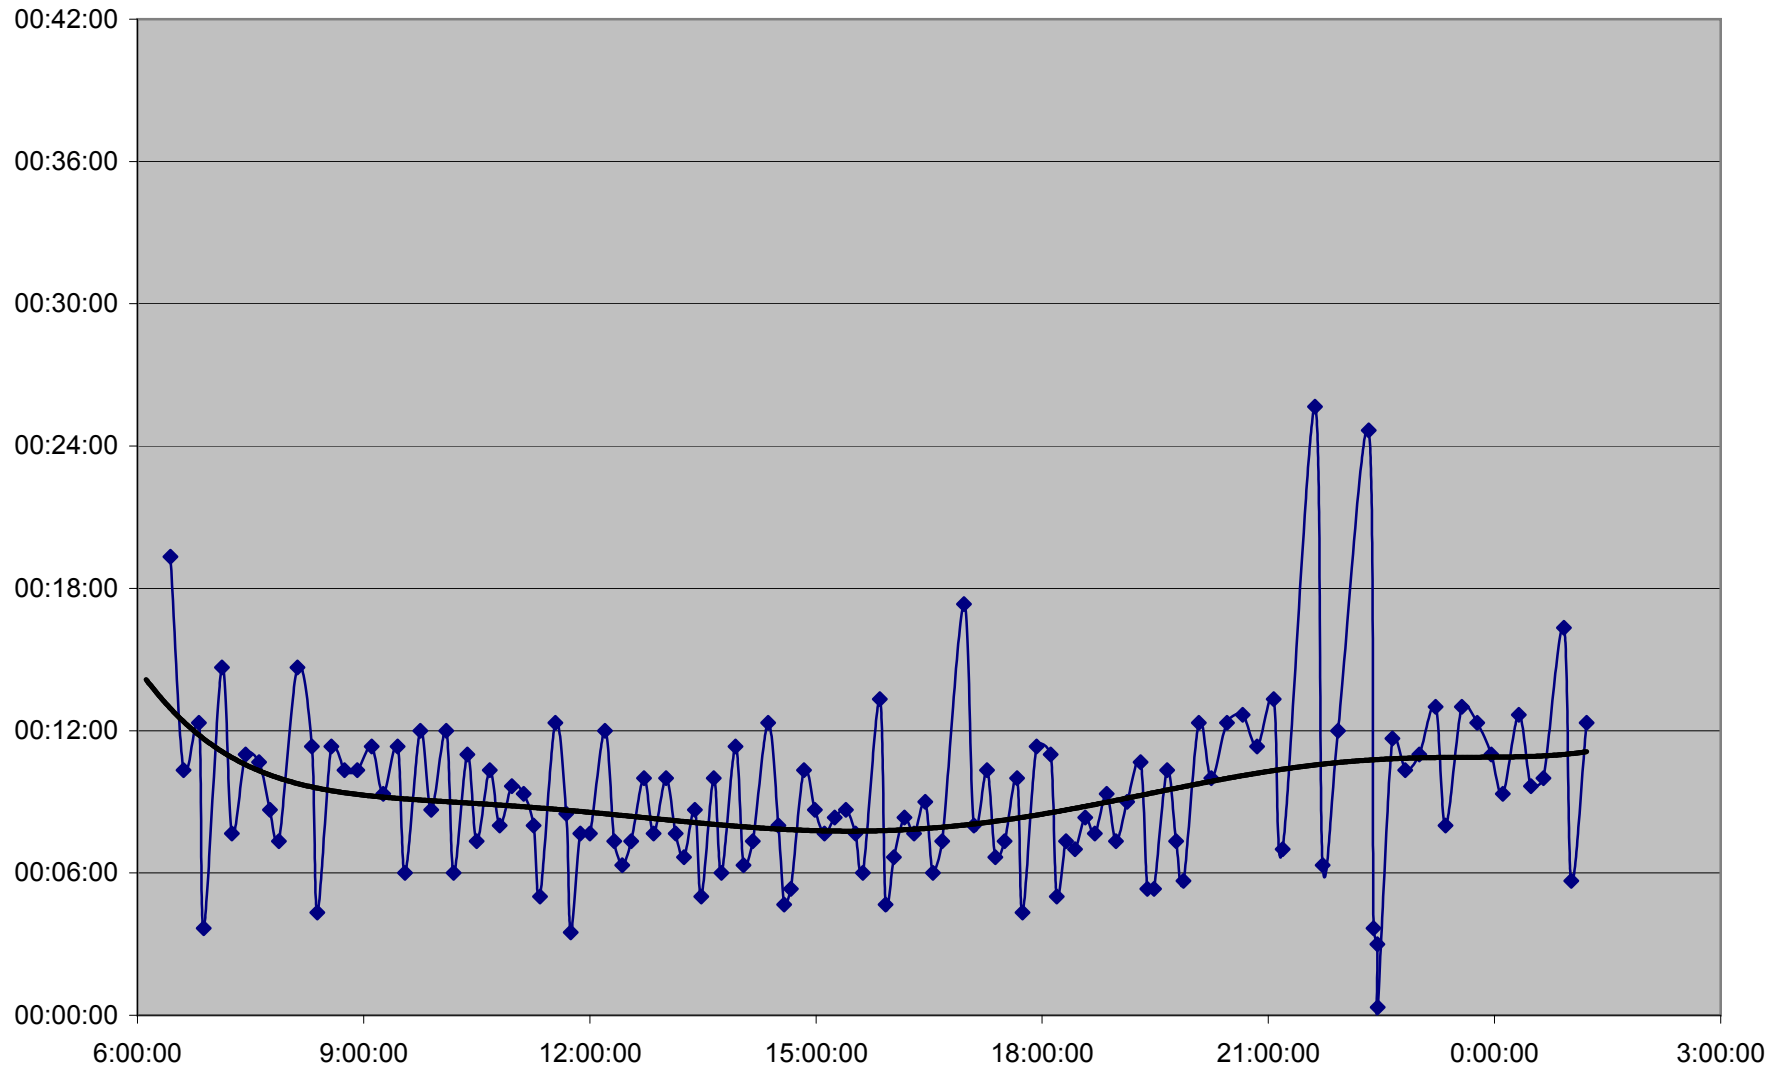

# QUEEN Down 20061225 at Neville Loop

**QUEEN Down 20061225 at Woodbine Ave.**

**QUEEN Down 20061225 at Greenwood Ave.**

**QUEEN Down 20061225 at Broadview Ave.**

### QUEEN Down 20061225 at Spadina Ave.

**QUEEN Down 20061225 at Strachan Ave.**