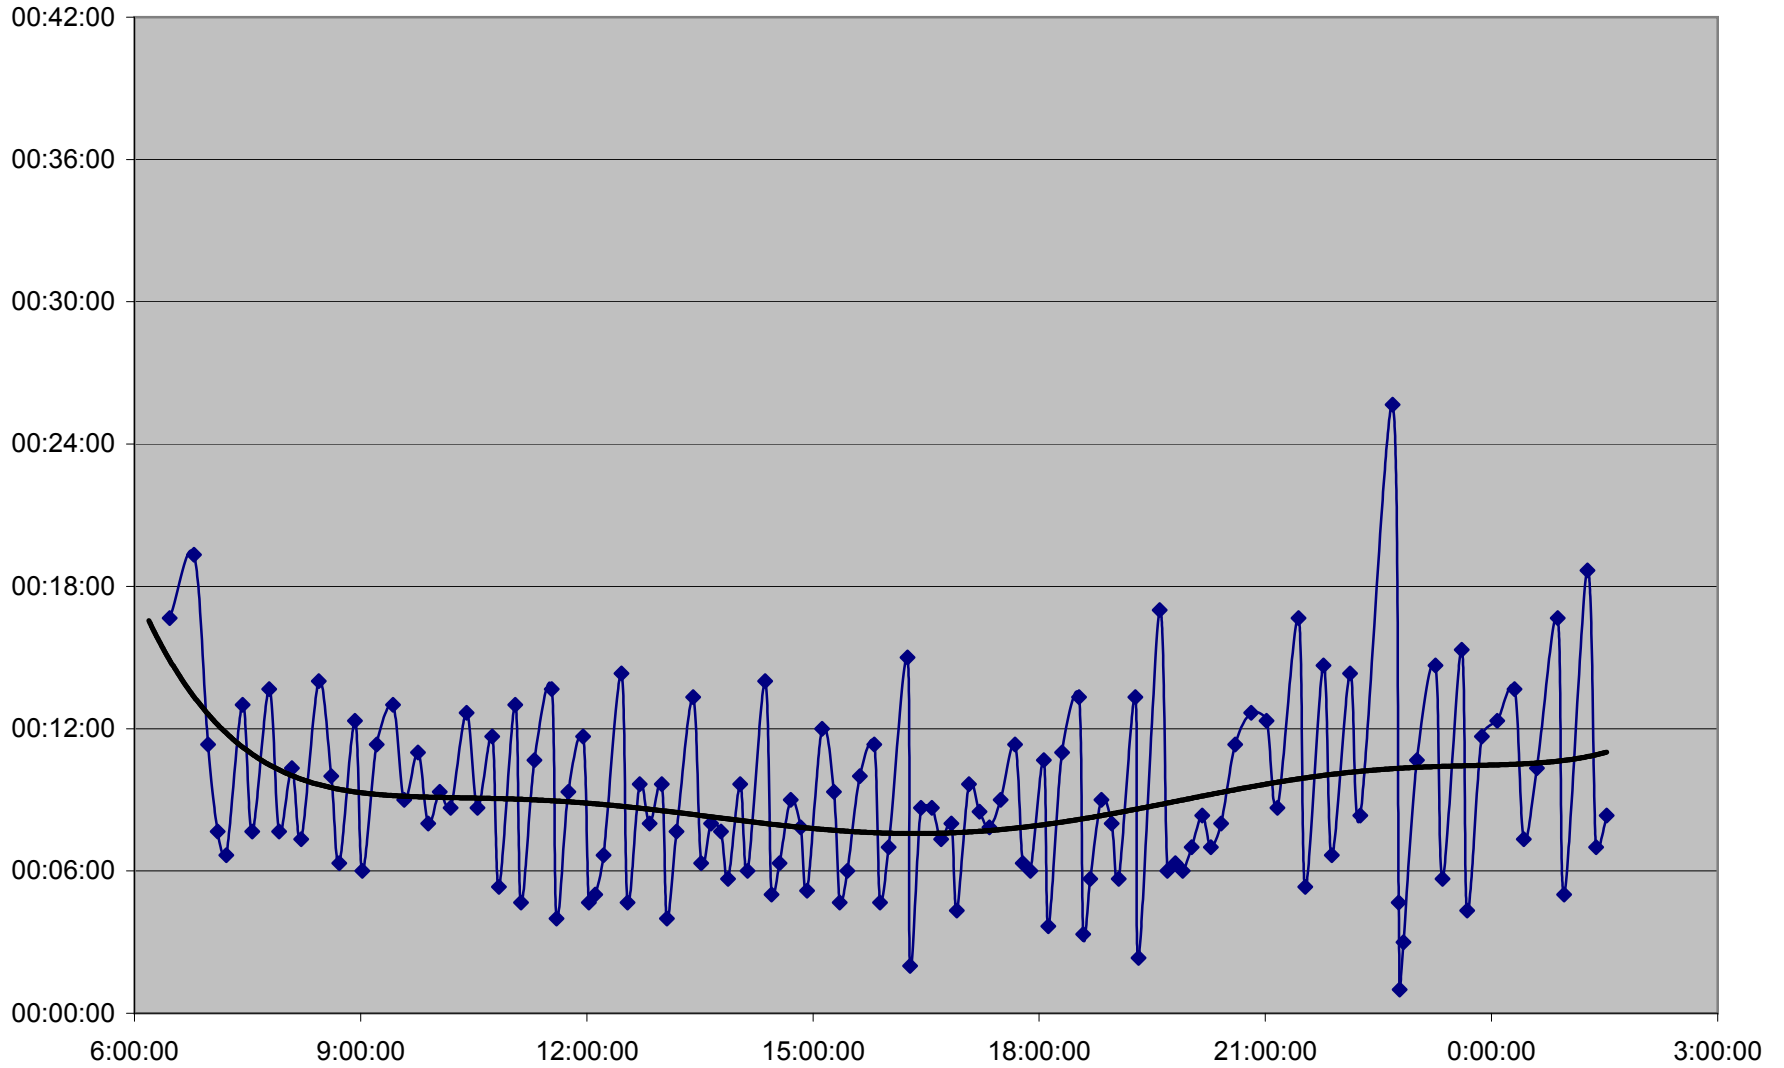

# QUEEN Down 20061225 at Neville Loop

**QUEEN Down 20061225 at Woodbine Ave.**

**QUEEN Down 20061225 at Greenwood Ave.**

**QUEEN Down 20061225 at Broadview Ave.**

### QUEEN Down 20061225 at Spadina Ave.

**QUEEN Down 20061225 at Strachan Ave.**