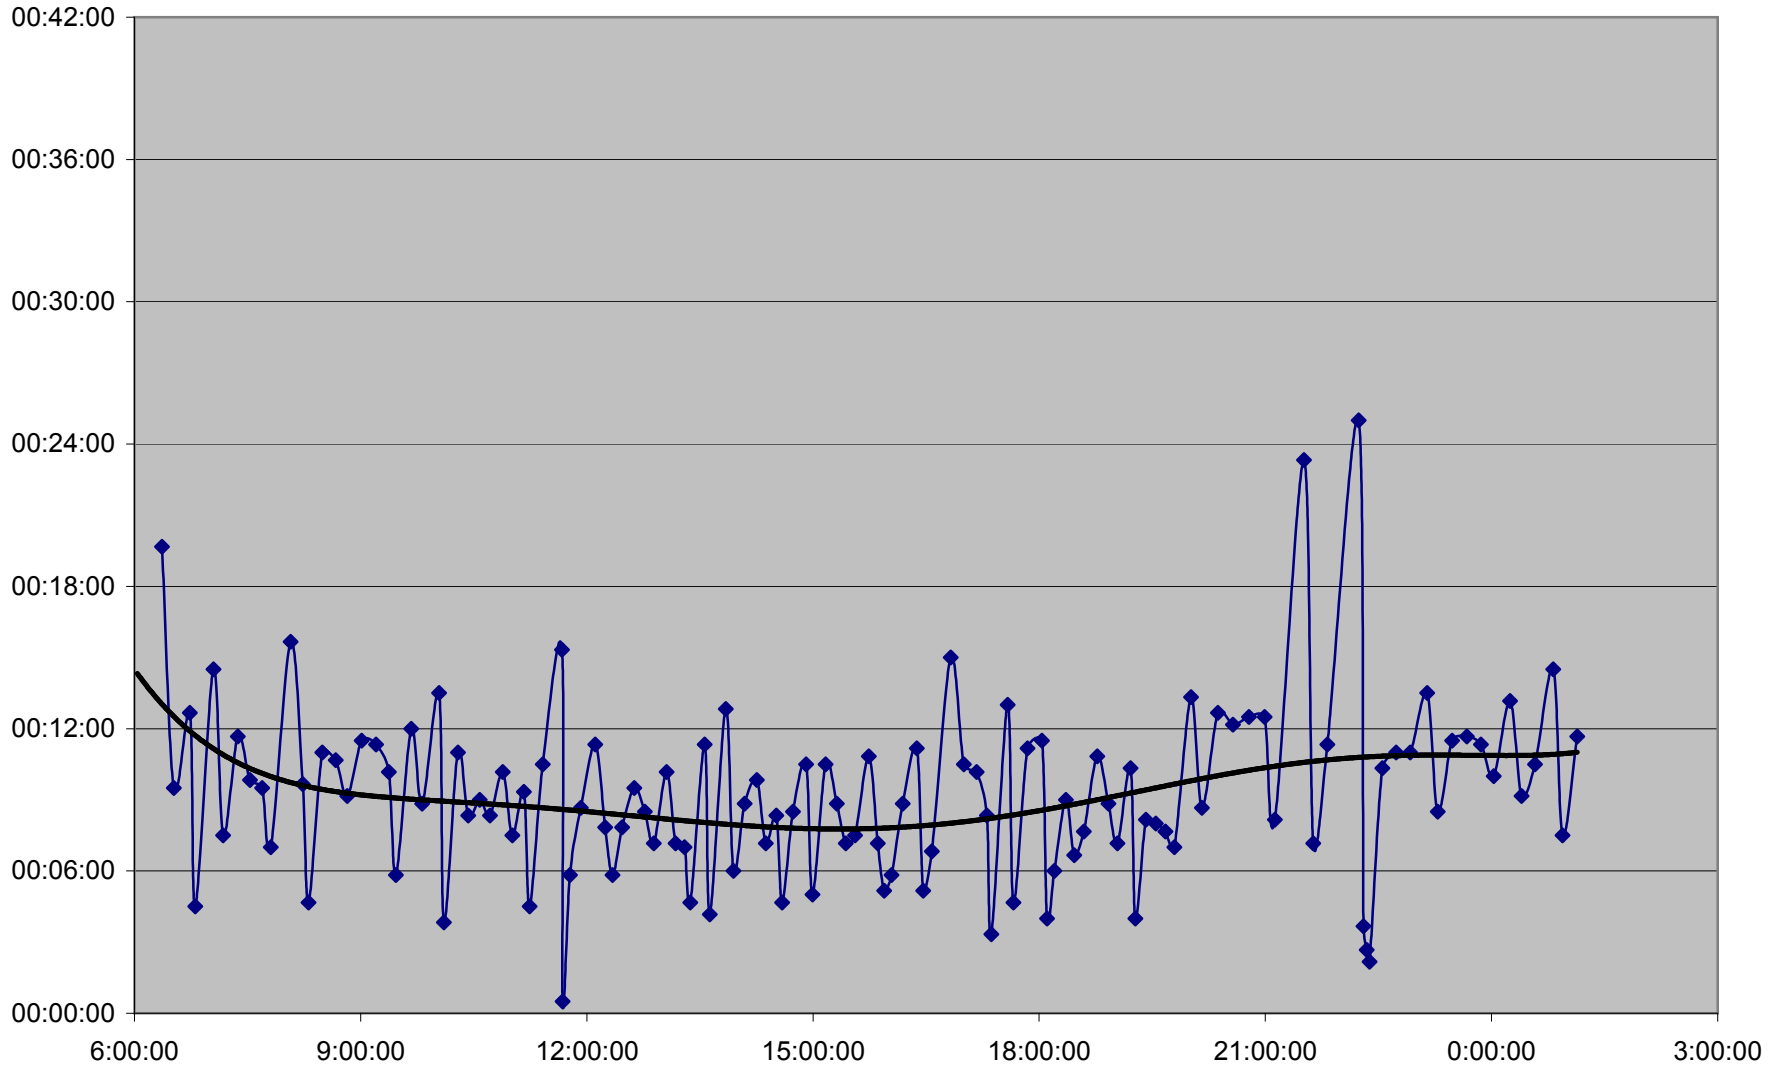

# QUEEN Down 20061225 at Neville Loop

**QUEEN Down 20061225 at Woodbine Ave.**

**QUEEN Down 20061225 at Greenwood Ave.**

**QUEEN Down 20061225 at Broadview Ave.**

### QUEEN Down 20061225 at Spadina Ave.

**QUEEN Down 20061225 at Strachan Ave.**