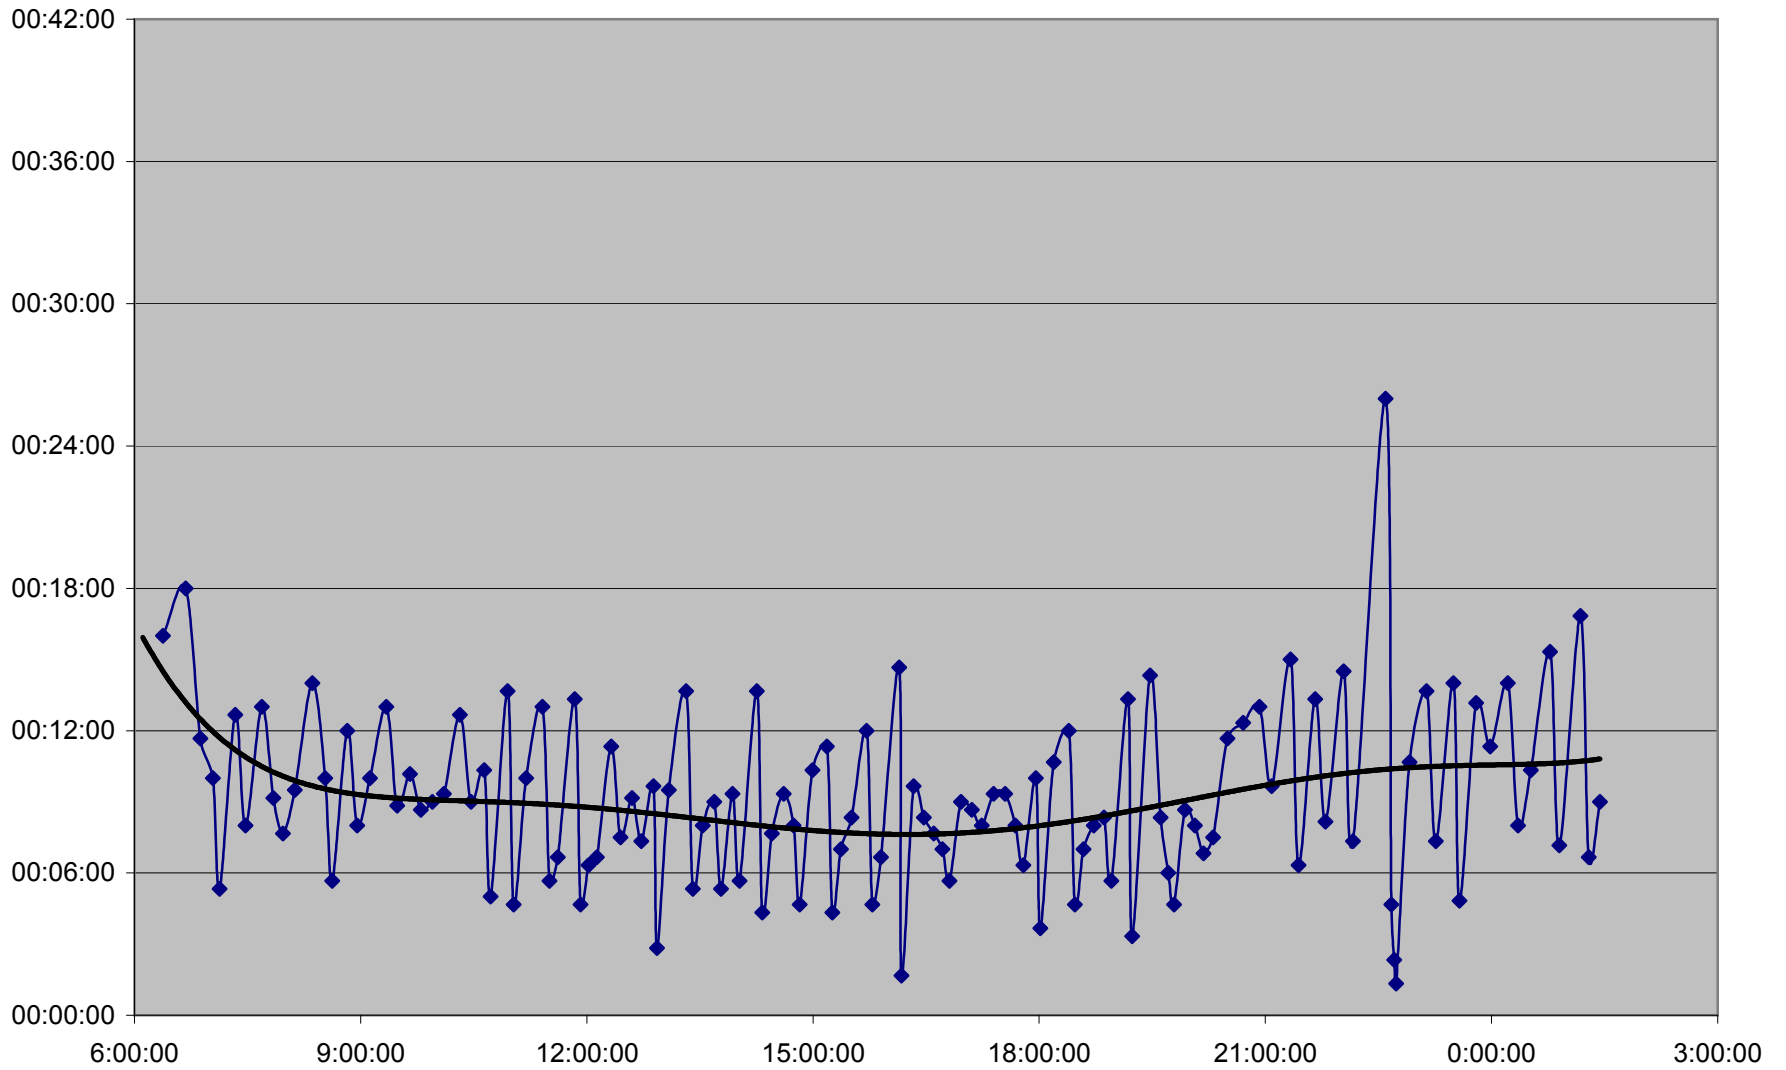

# QUEEN Down 20061225 at Neville Loop

**QUEEN Down 20061225 at Woodbine Ave.**

**QUEEN Down 20061225 at Greenwood Ave.**

**QUEEN Down 20061225 at Broadview Ave.**

### QUEEN Down 20061225 at Spadina Ave.

**QUEEN Down 20061225 at Strachan Ave.**