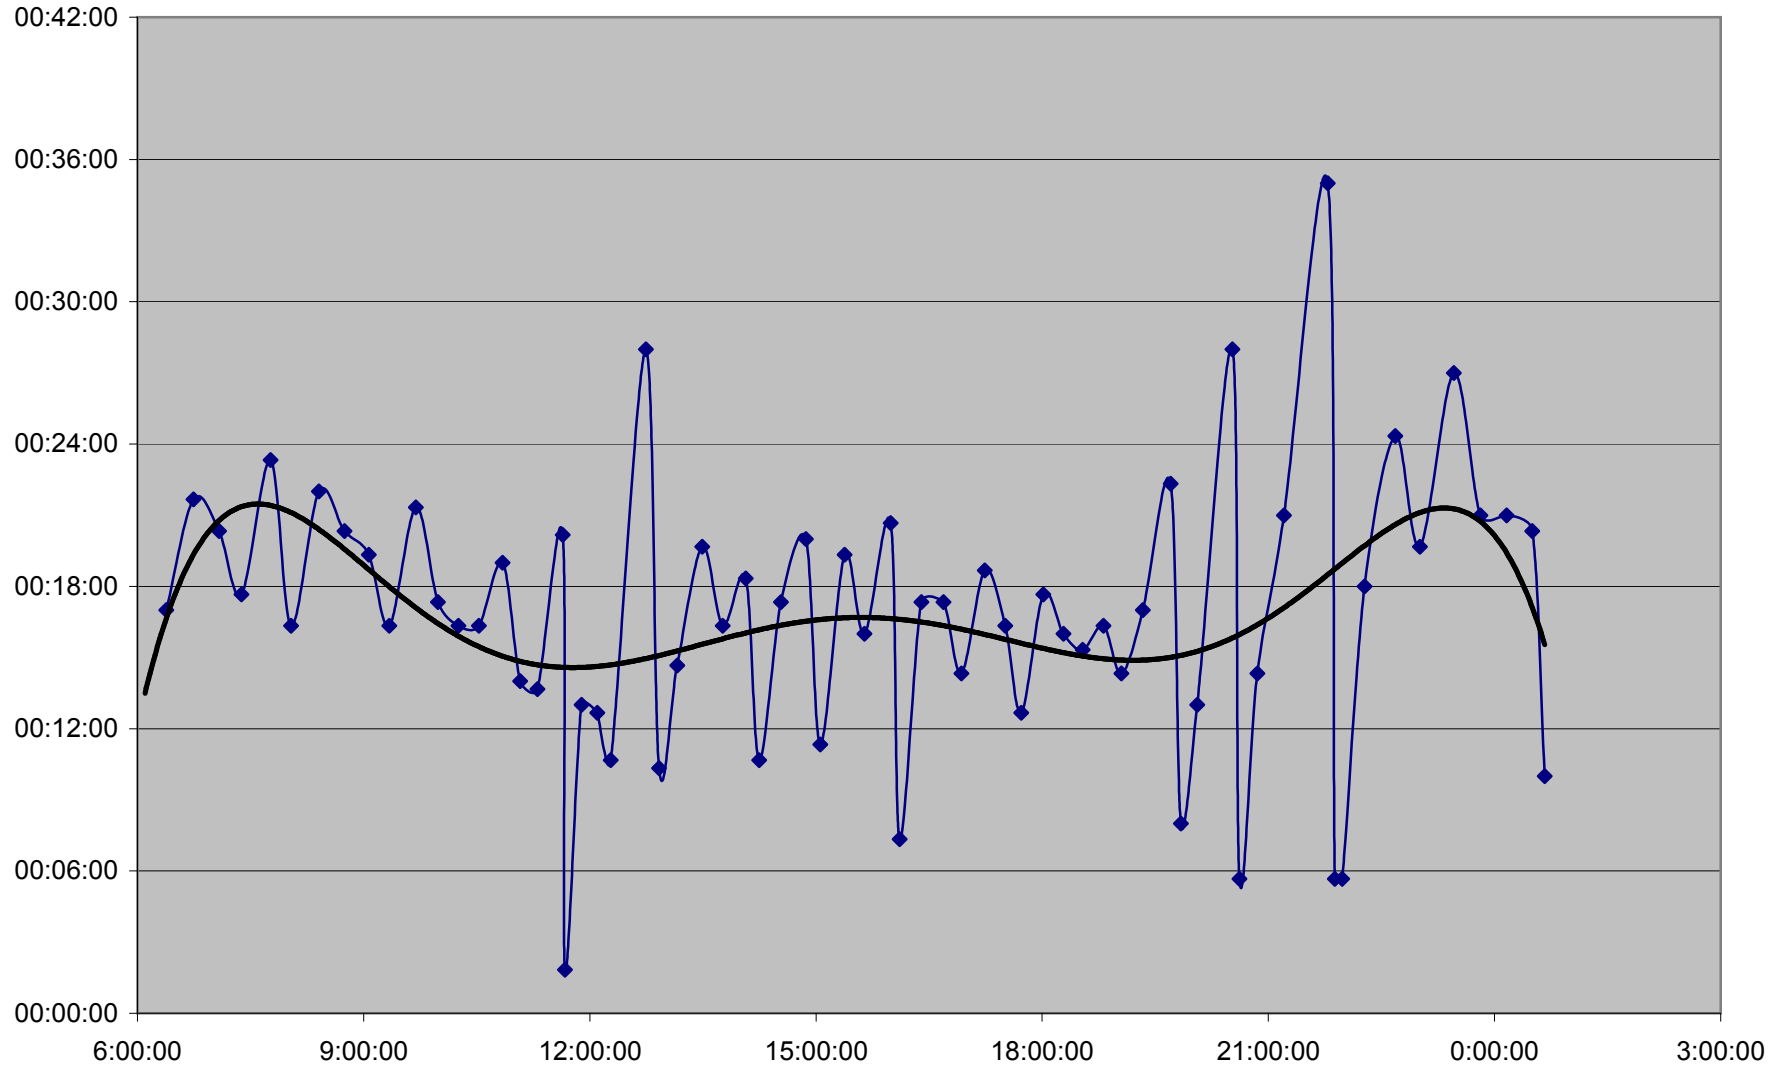

QUEEN Down 20061225 at Kipling Ave.

QUEEN Down 20061225 at Royal York