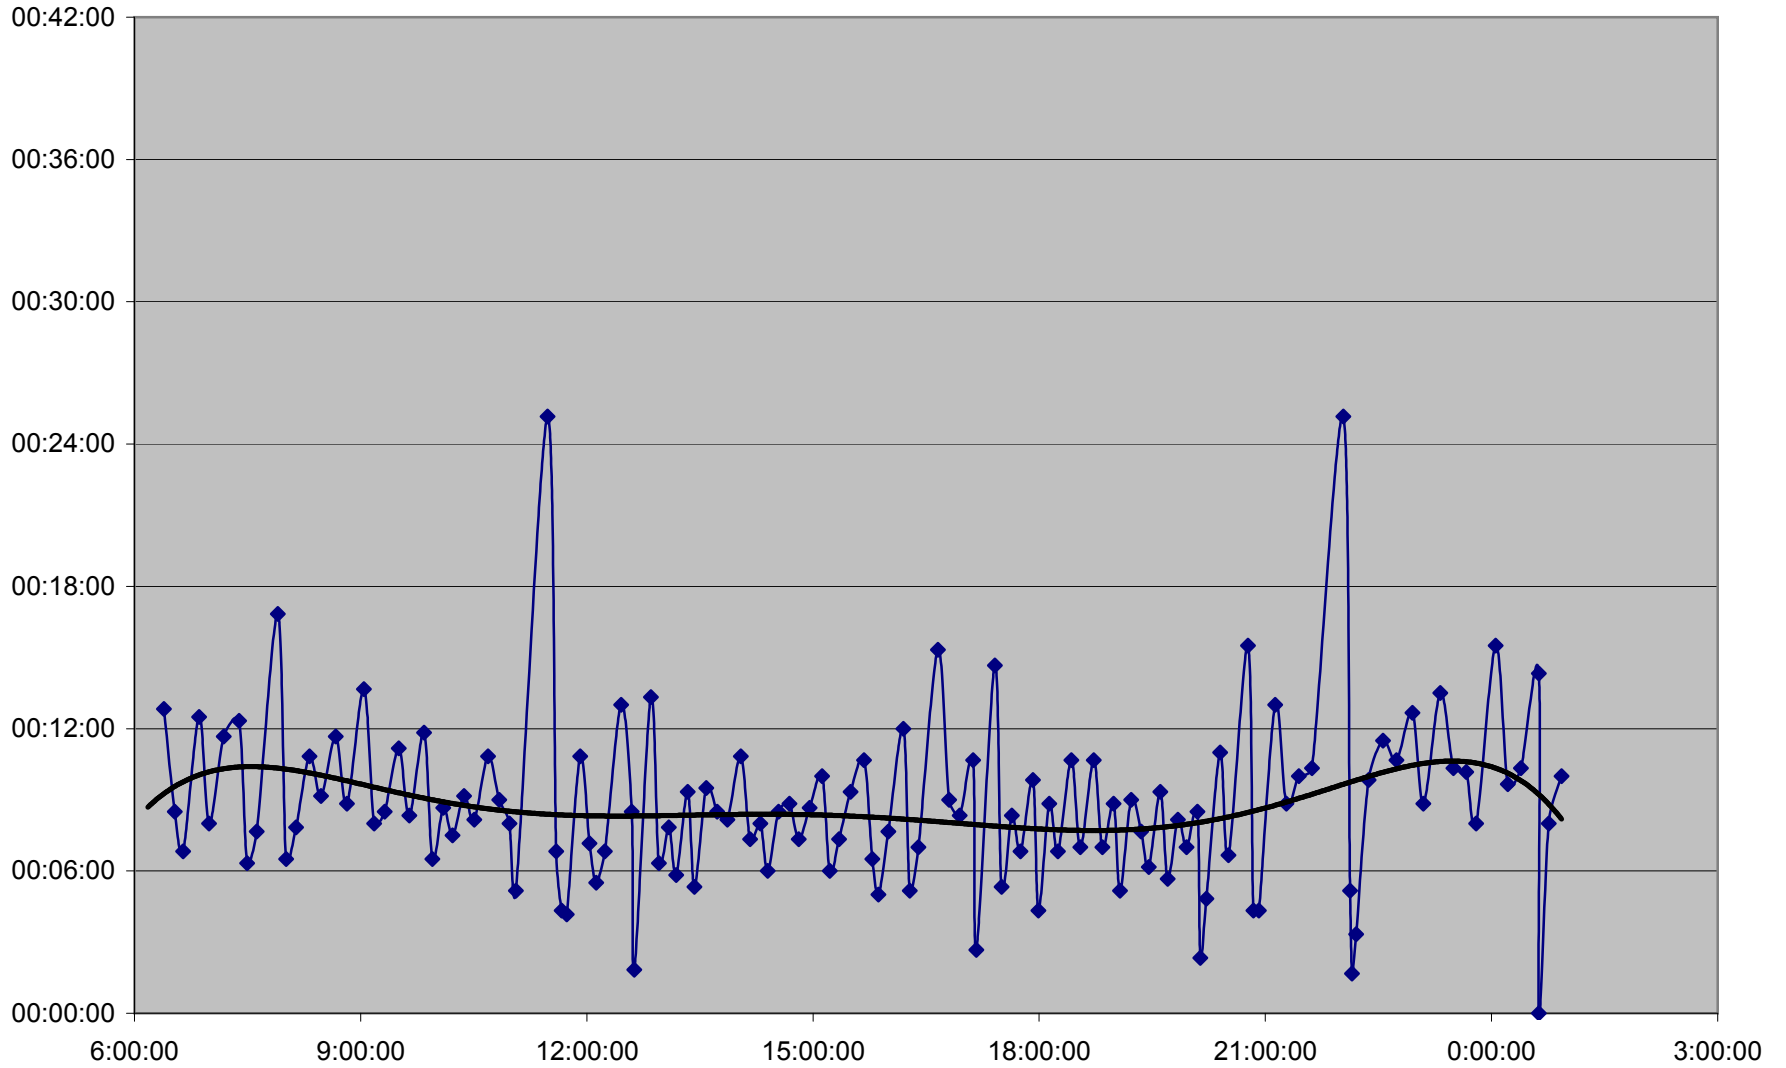

QUEEN Down 20061225 at Parkside Dr.