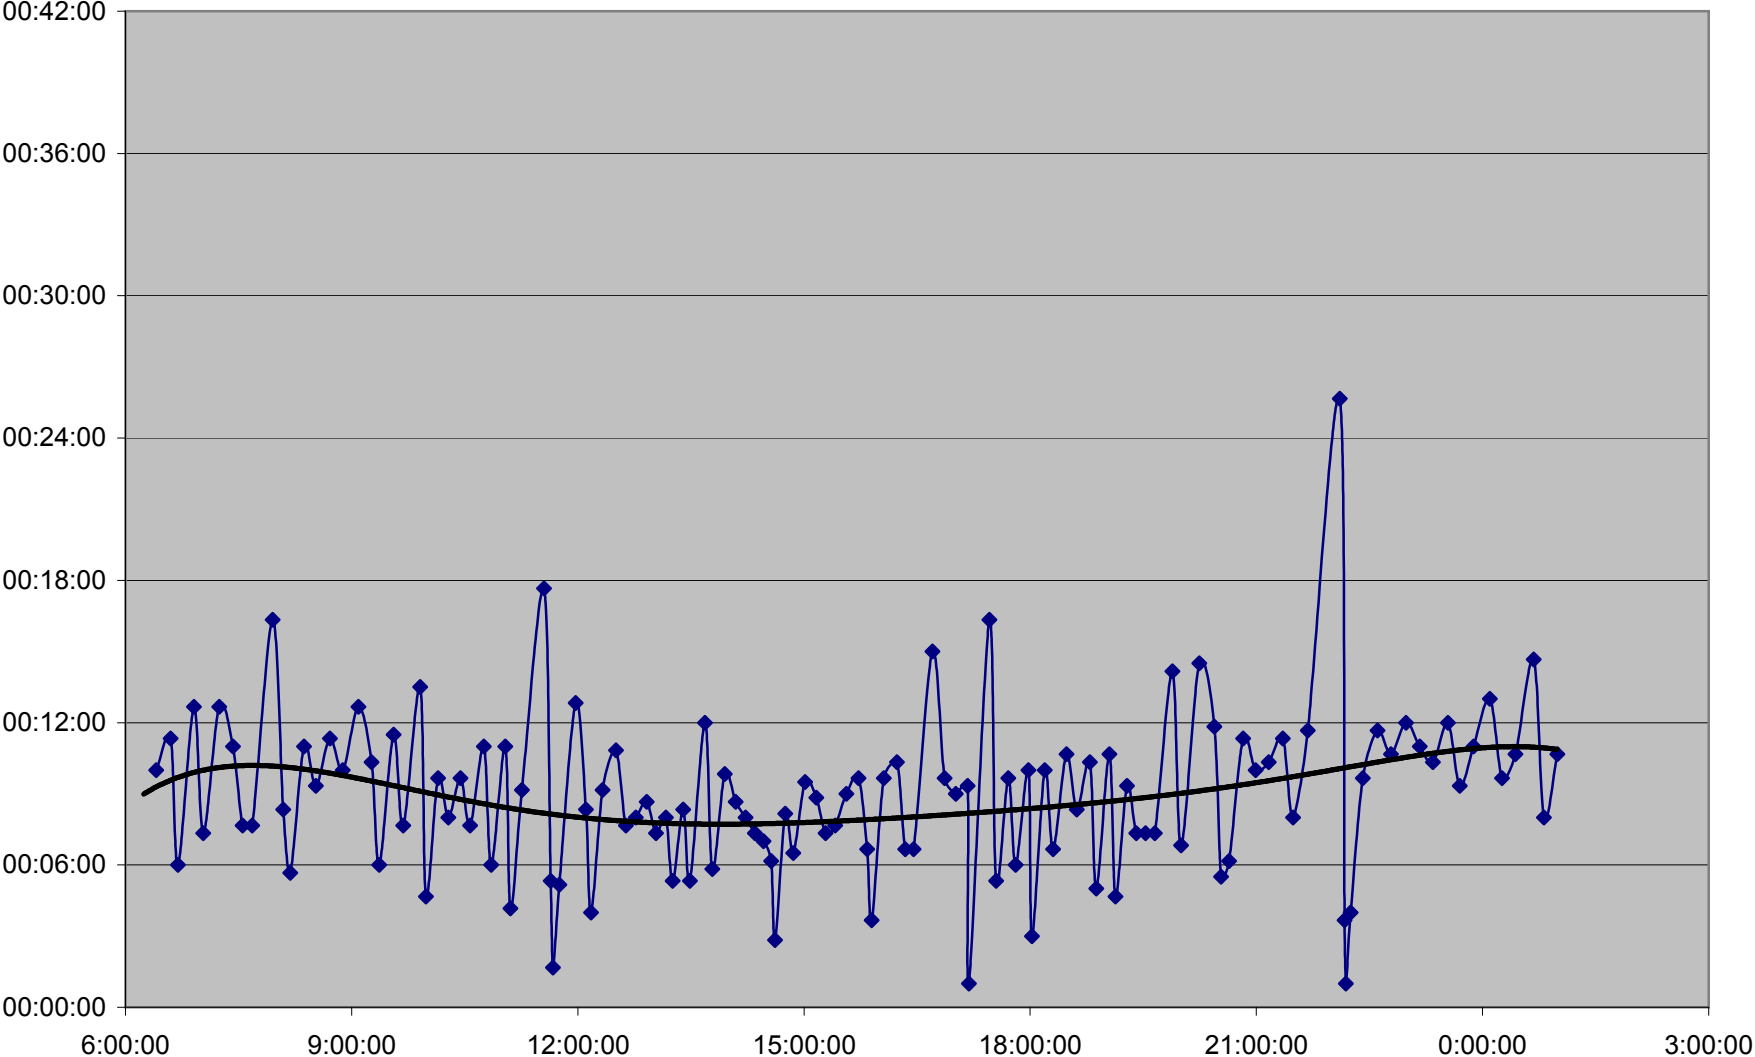

### QUEEN Down 20061225 at Spadina Ave.

**QUEEN Down 20061225 at Strachan Ave.**

### QUEEN Down 20061225 at Gladstone Ave.

**QUEEN Down 20061225 at Wilson Park Rd.**