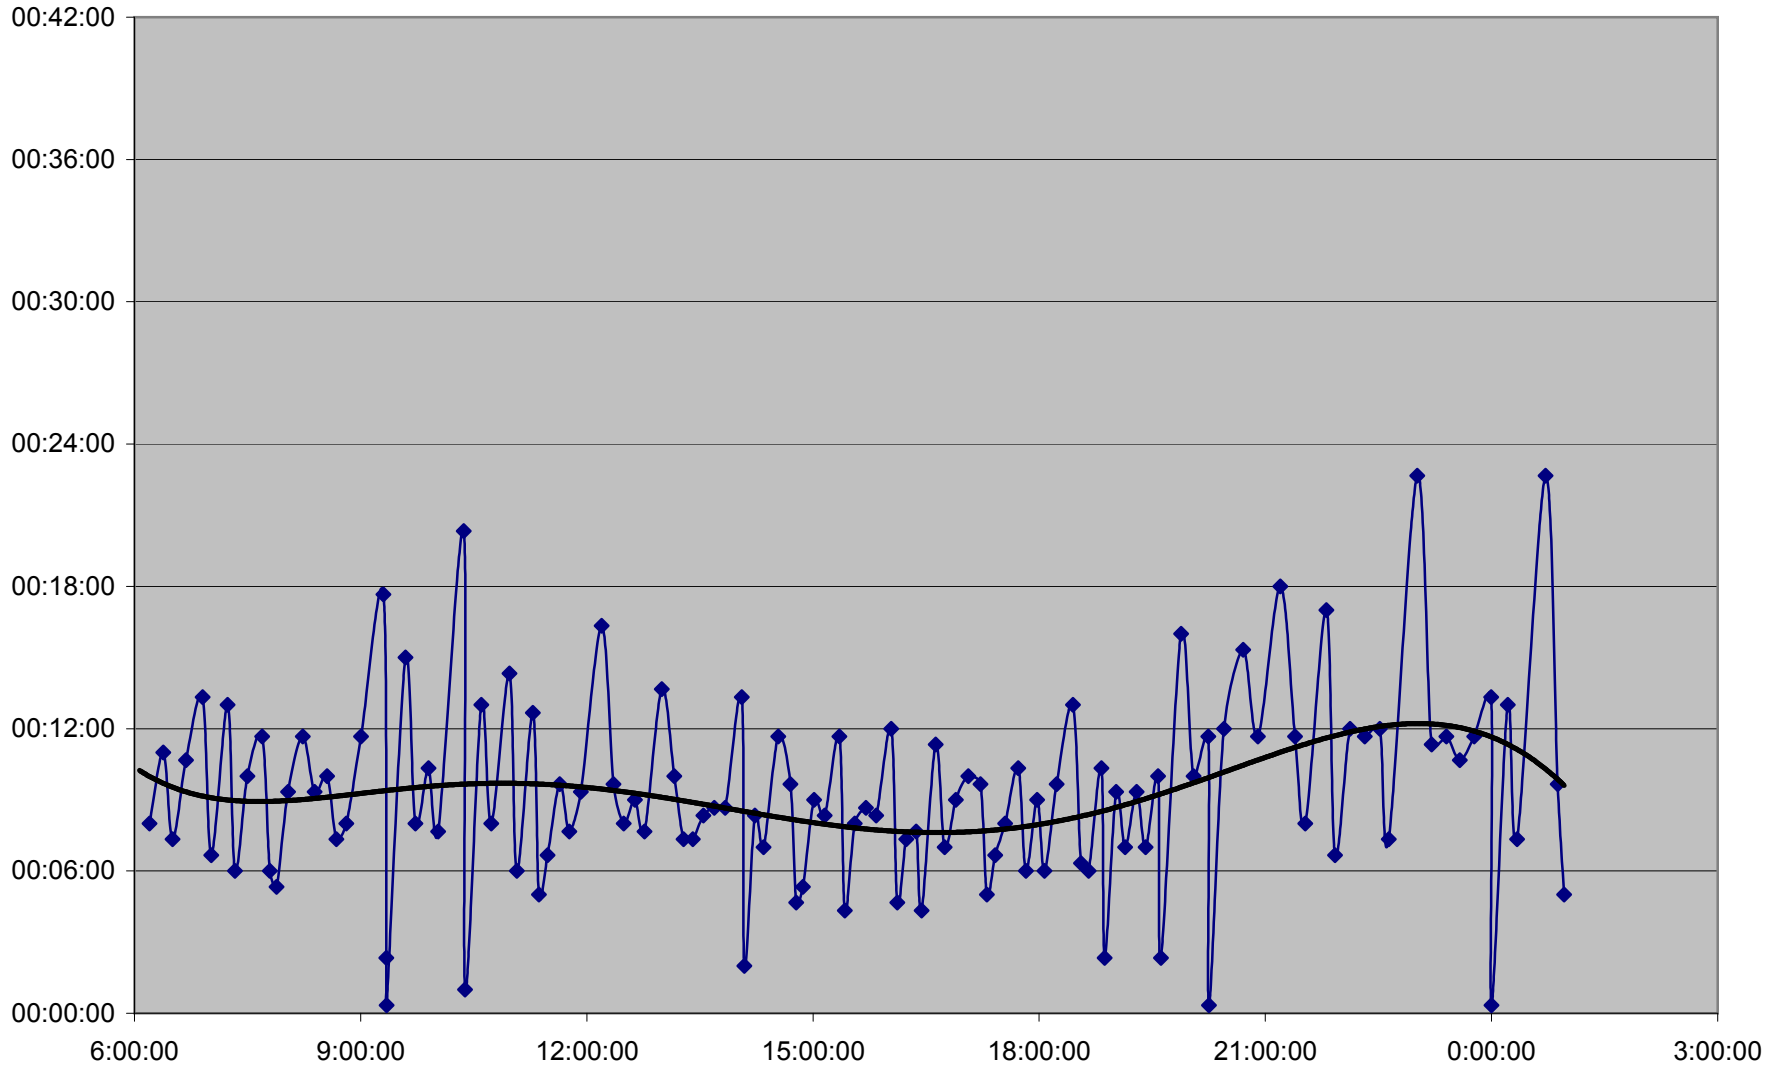

# QUEEN Down 20061225 at Neville Loop

**QUEEN Down 20061225 at Woodbine Ave.**

**QUEEN Down 20061225 at Greenwood Ave.**

**QUEEN Down 20061225 at Broadview Ave.**

### QUEEN Down 20061225 at Spadina Ave.

**QUEEN Down 20061225 at Strachan Ave.**