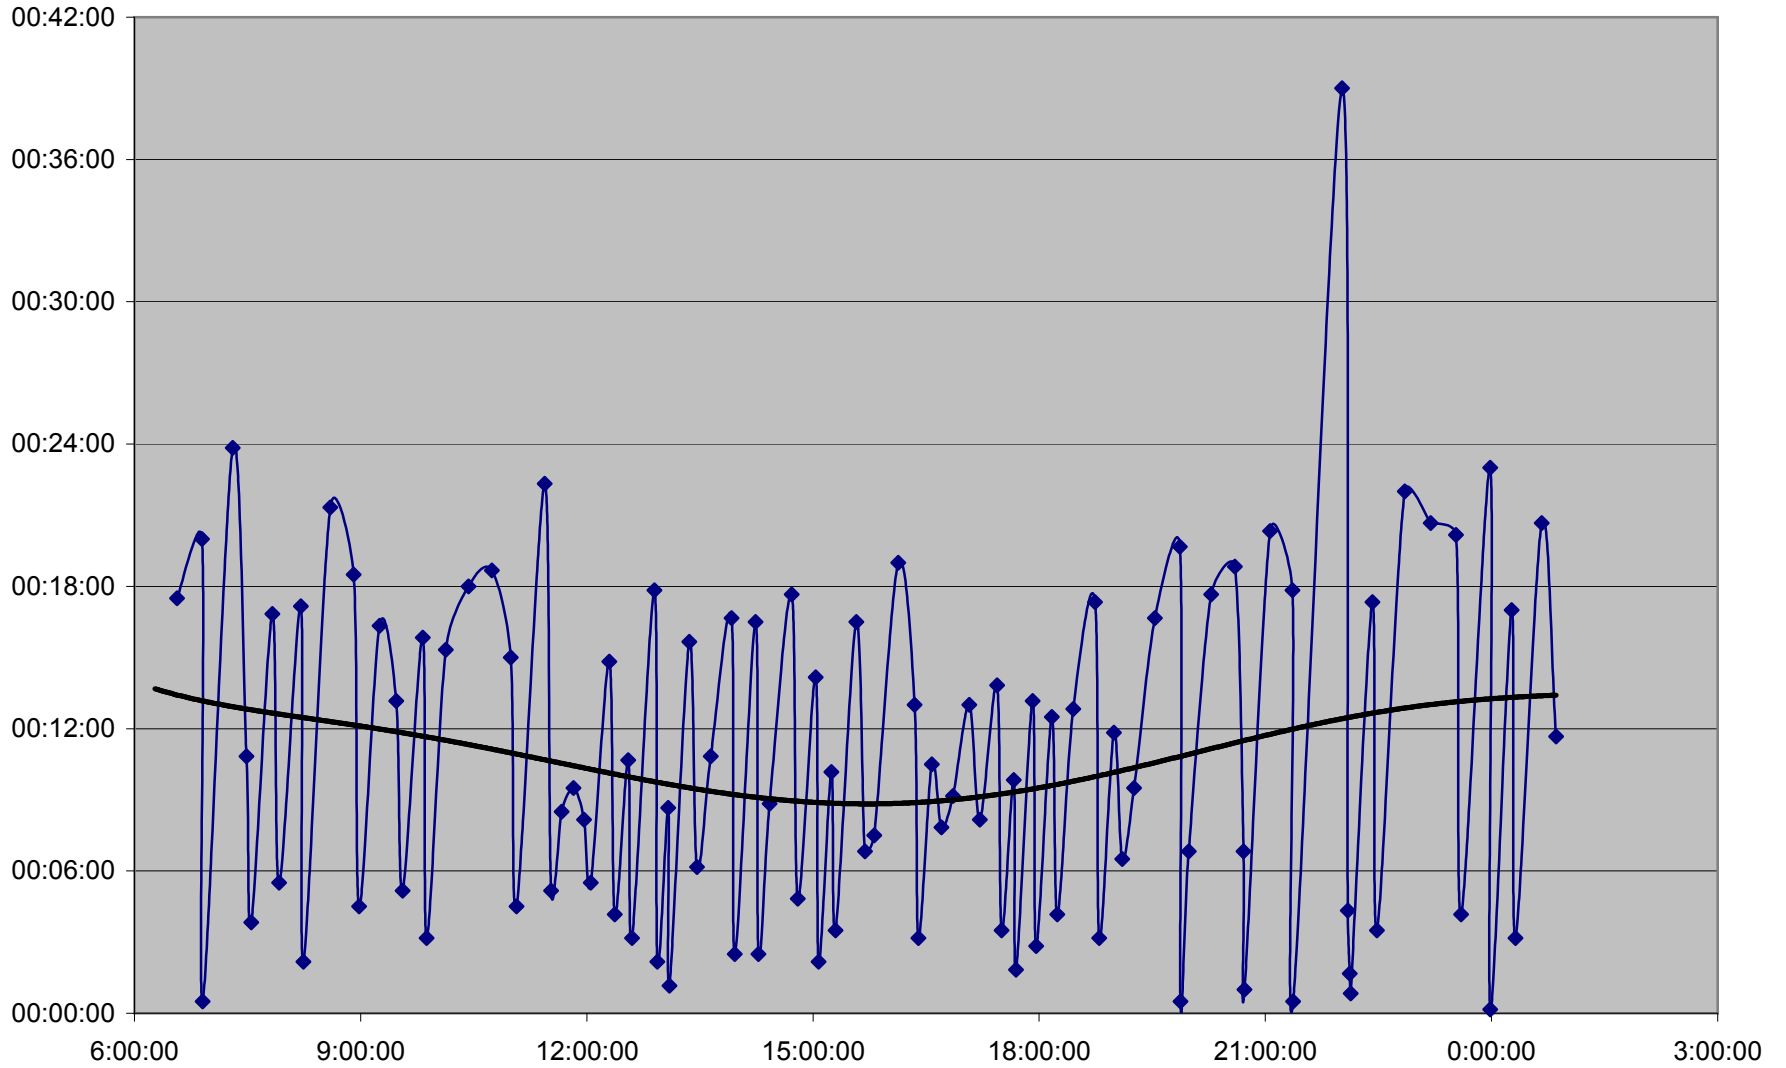

QUEEN Down 20061225 at Lakeshore Humber

QUEEN Down 20061225 at Queensway Humber