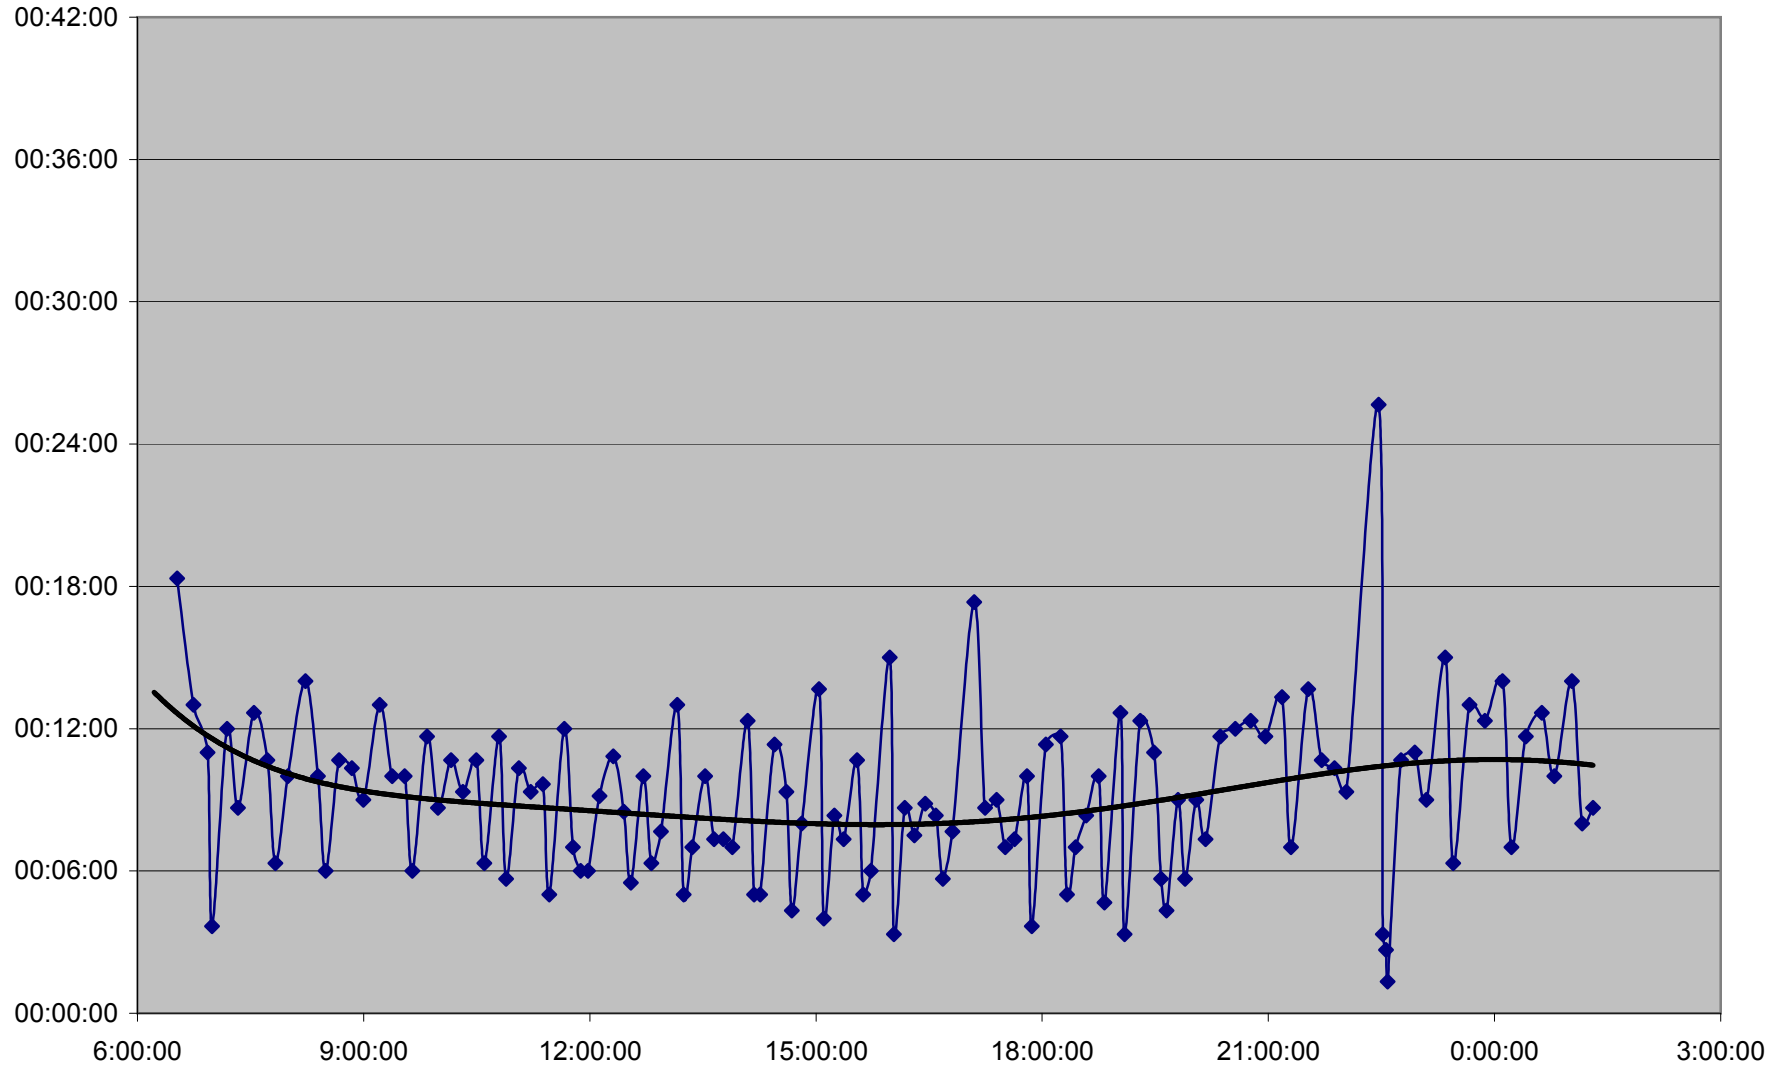

# QUEEN Down 20061225 at Neville Loop

**QUEEN Down 20061225 at Woodbine Ave.**

**QUEEN Down 20061225 at Greenwood Ave.**

**QUEEN Down 20061225 at Broadview Ave.**

### QUEEN Down 20061225 at Spadina Ave.

**QUEEN Down 20061225 at Strachan Ave.**