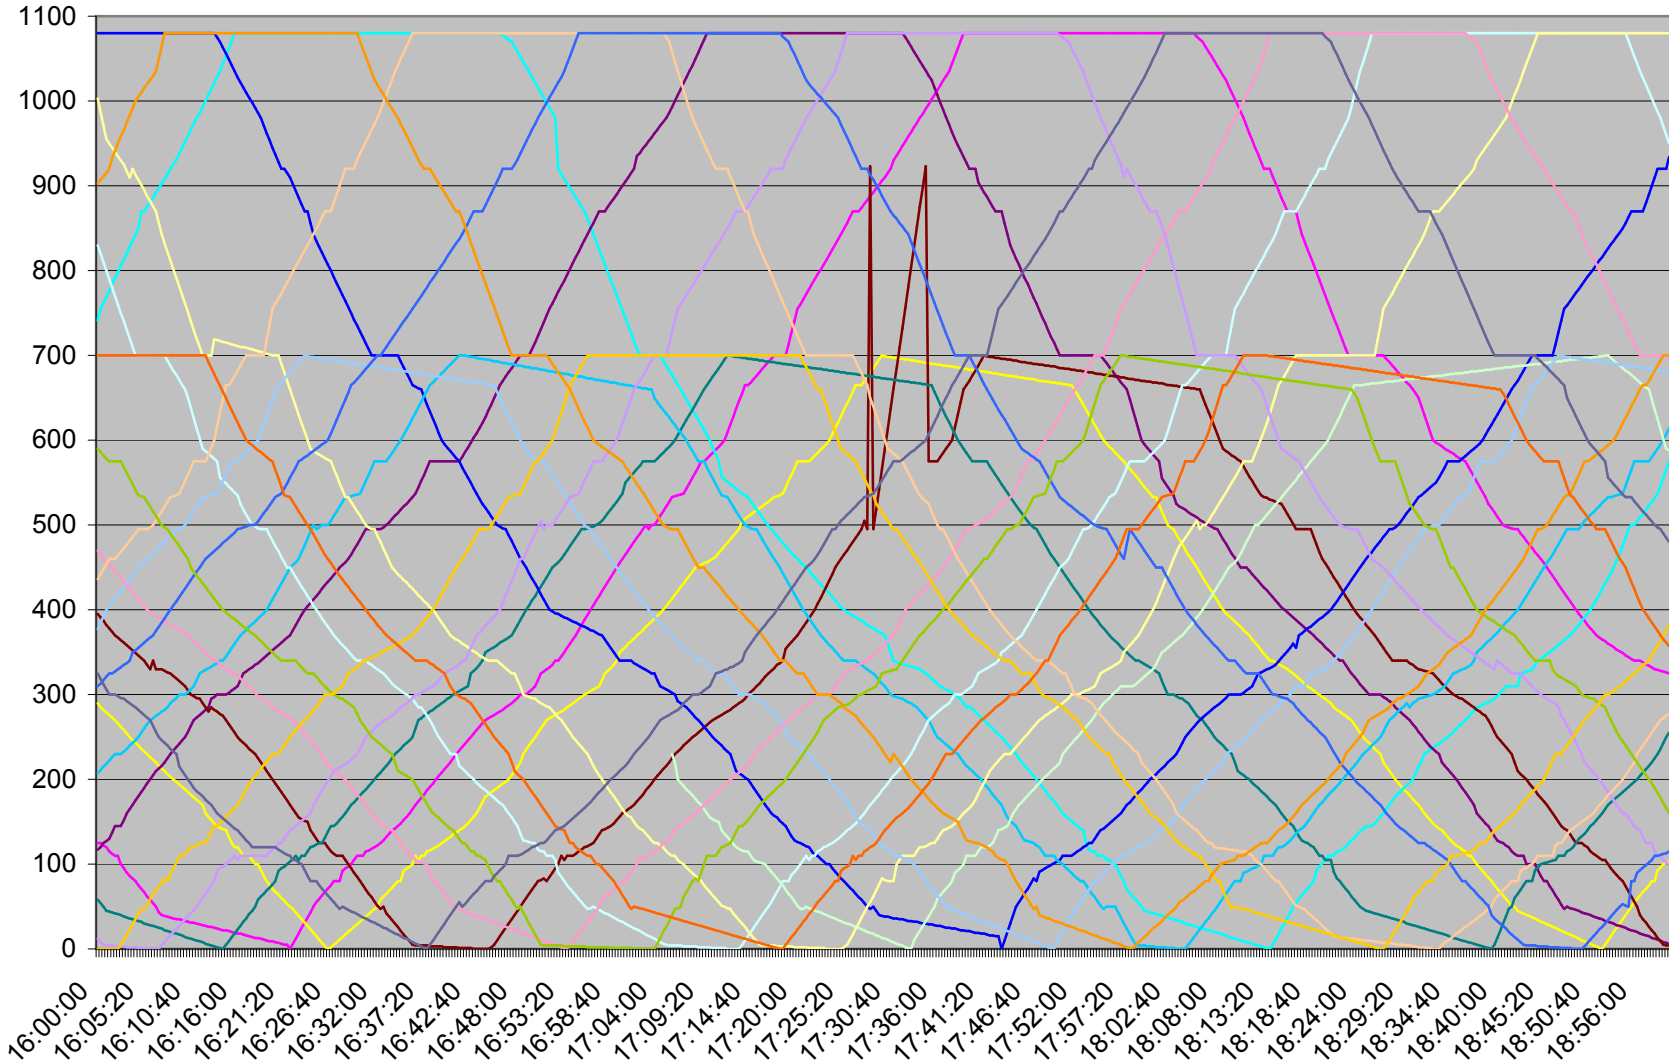

Queen Monday 25 Dec 2006

0=Neville 100=Kingston Rd. 200=Broadview 300=Yonge 400=Bathurst 500=Dufferin
575=Roncesvalles 700=Humber 980=Kipling 1080=Long Branch

Queen Monday 25 Dec 2006

0=Neville 100=Kingston Rd. 200=Broadview 300=Yonge 400=Bathurst 500=Dufferin
575=Roncesvalles 700=Humber 980=Kipling 1080=Long Branch

Queen Monday 25 Dec 2006

0=Neville 100=Kingston Rd. 200=Broadview 300=Yonge 400=Bathurst 500=Dufferin
575=Roncesvalles 700=Humber 980=Kipling 1080=Long Branch