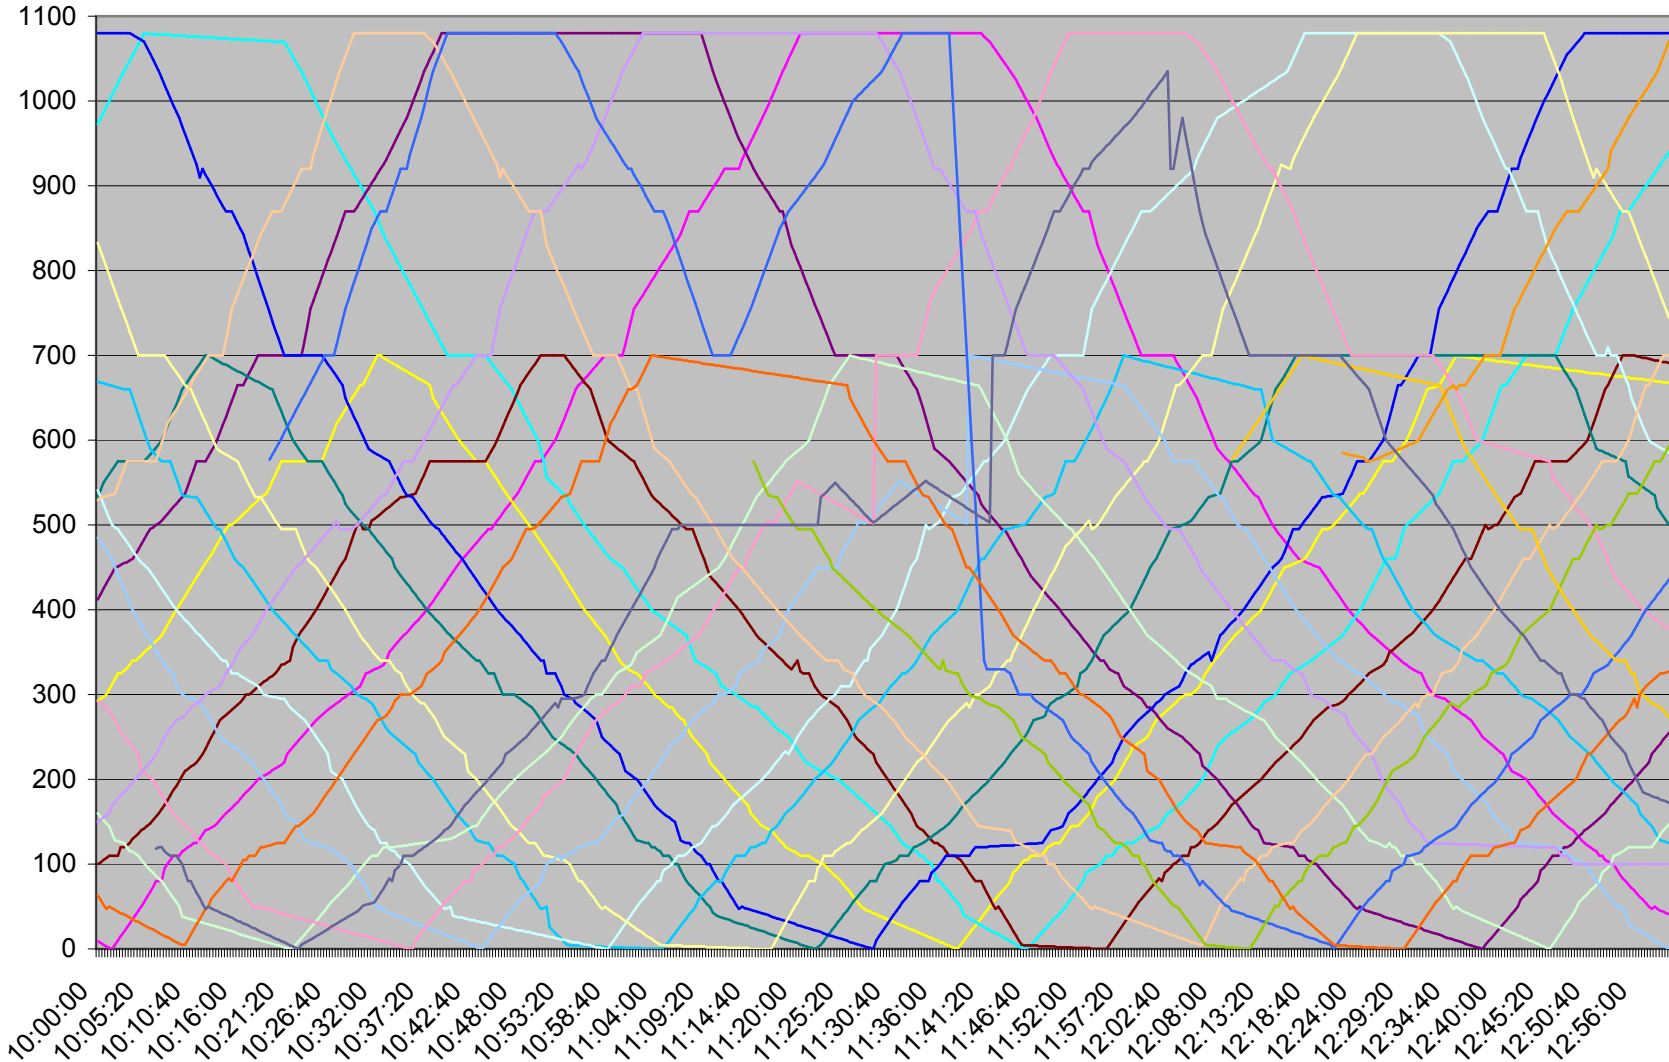

Queen Monday 25 Dec 2006

0=Neville 100=Kingston Rd. 200=Broadview 300=Yonge 400=Bathurst 500=Dufferin
575=Roncesvalles 700=Humber 980=Kipling 1080=Long Branch

Queen Monday 25 Dec 2006

0=Neville 100=Kingston Rd. 200=Broadview 300=Yonge 400=Bathurst 500=Dufferin
575=Roncesvalles 700=Humber 980=Kipling 1080=Long Branch

Queen Monday 25 Dec 2006

0=Neville 100=Kingston Rd. 200=Broadview 300=Yonge 400=Bathurst 500=Dufferin
575=Roncesvalles 700=Humber 980=Kipling 1080=Long Branch