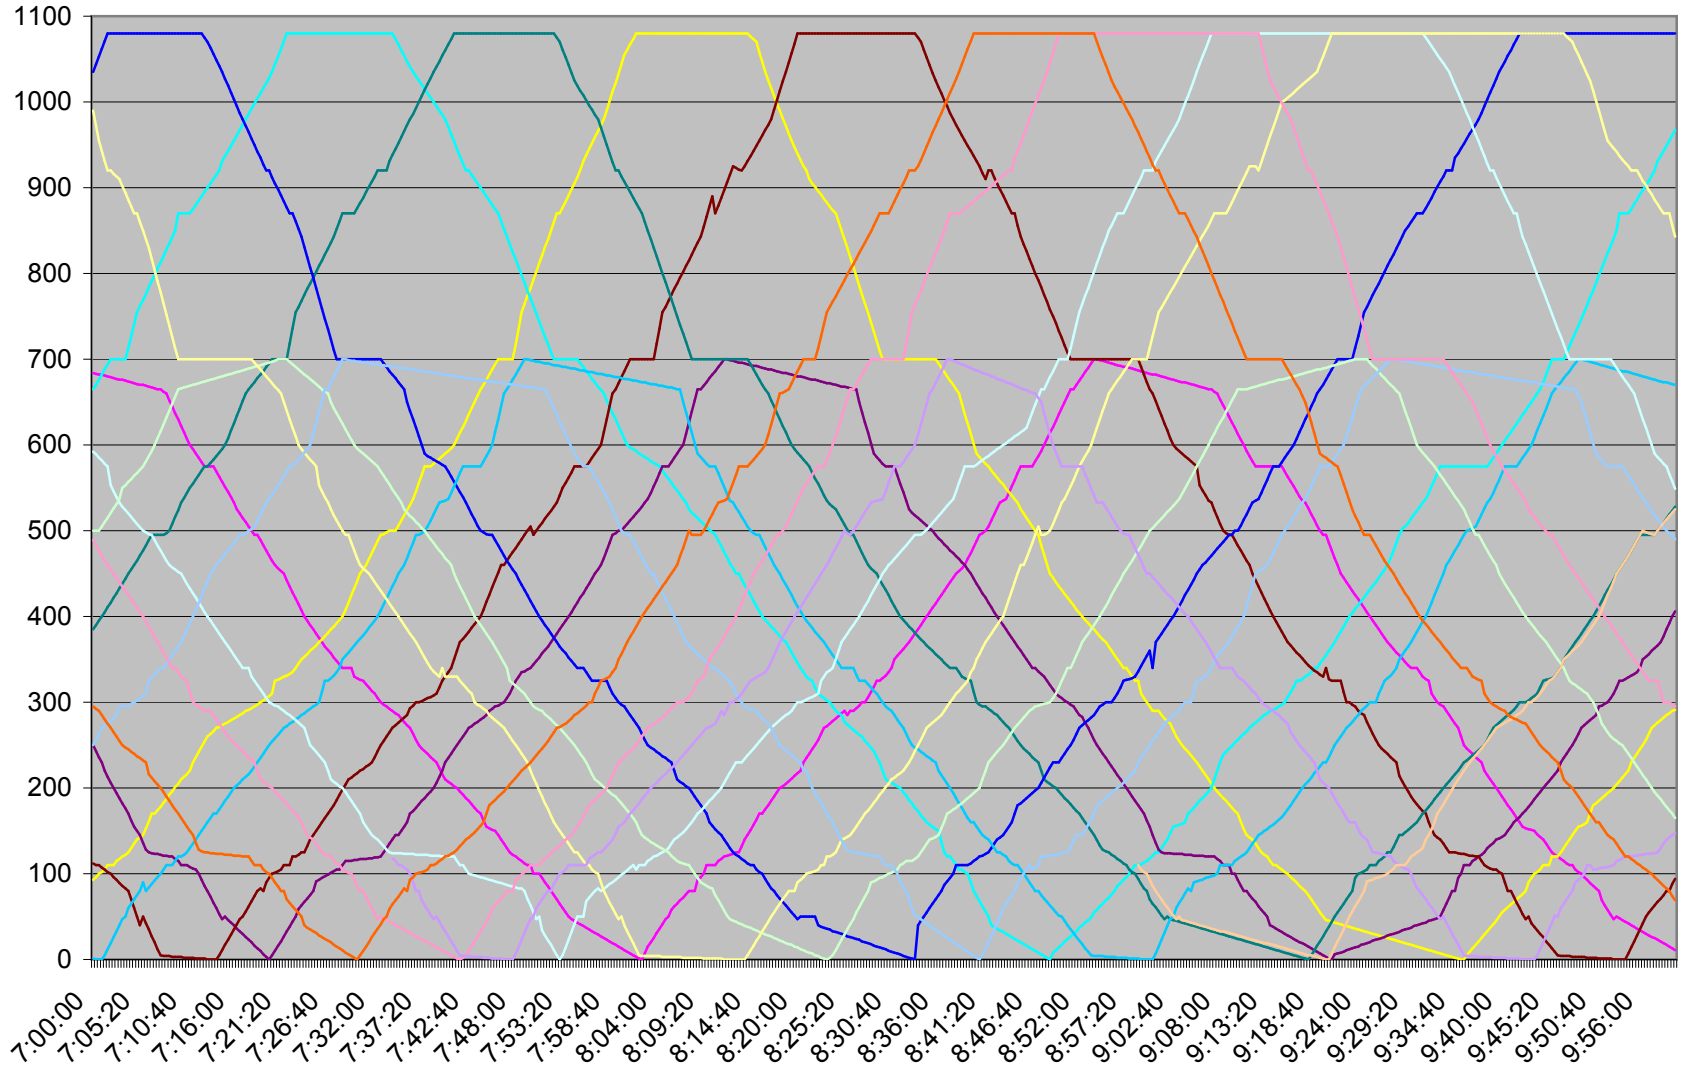

Queen Monday 25 Dec 2006

0=Neville 100=Kingston Rd. 200=Broadview 300=Yonge 400=Bathurst 500=Dufferin
575=Roncesvalles 700=Humber 980=Kipling 1080=Long Branch

Queen Monday 25 Dec 2006

0=Neville 100=Kingston Rd. 200=Broadview 300=Yonge 400=Bathurst 500=Dufferin
575=Roncesvalles 700=Humber 980=Kipling 1080=Long Branch

Queen Monday 25 Dec 2006

0=Neville 100=Kingston Rd. 200=Broadview 300=Yonge 400=Bathurst 500=Dufferin
575=Roncesvalles 700=Humber 980=Kipling 1080=Long Branch