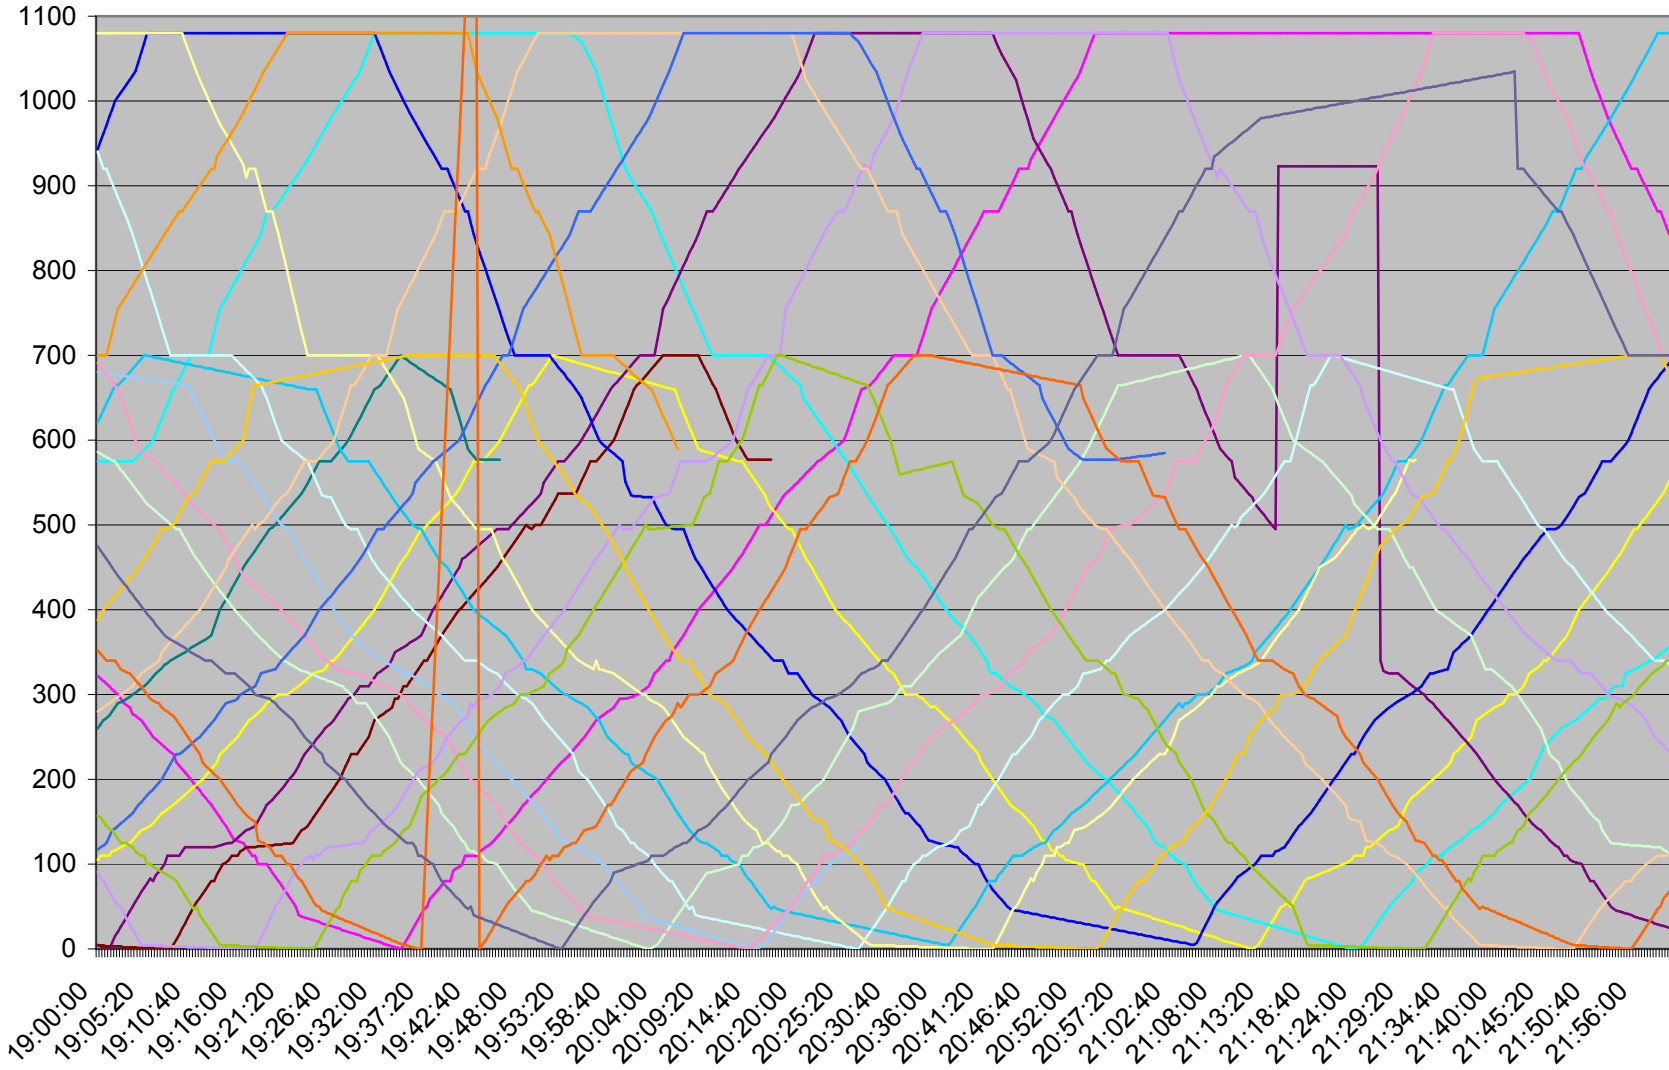

Queen Monday 25 Dec 2006

0=Neville 100=Kingston Rd. 200=Broadview 300=Yonge 400=Bathurst 500=Dufferin
575=Roncesvalles 700=Humber 980=Kipling 1080=Long Branch

Queen Monday 25 Dec 2006

0=Neville 100=Kingston Rd. 200=Broadview 300=Yonge 400=Bathurst 500=Dufferin
575=Roncesvalles 700=Humber 980=Kipling 1080=Long Branch

Queen Monday 25 Dec 2006

0=Neville 100=Kingston Rd. 200=Broadview 300=Yonge 400=Bathurst 500=Dufferin
575=Roncesvalles 700=Humber 980=Kipling 1080=Long Branch