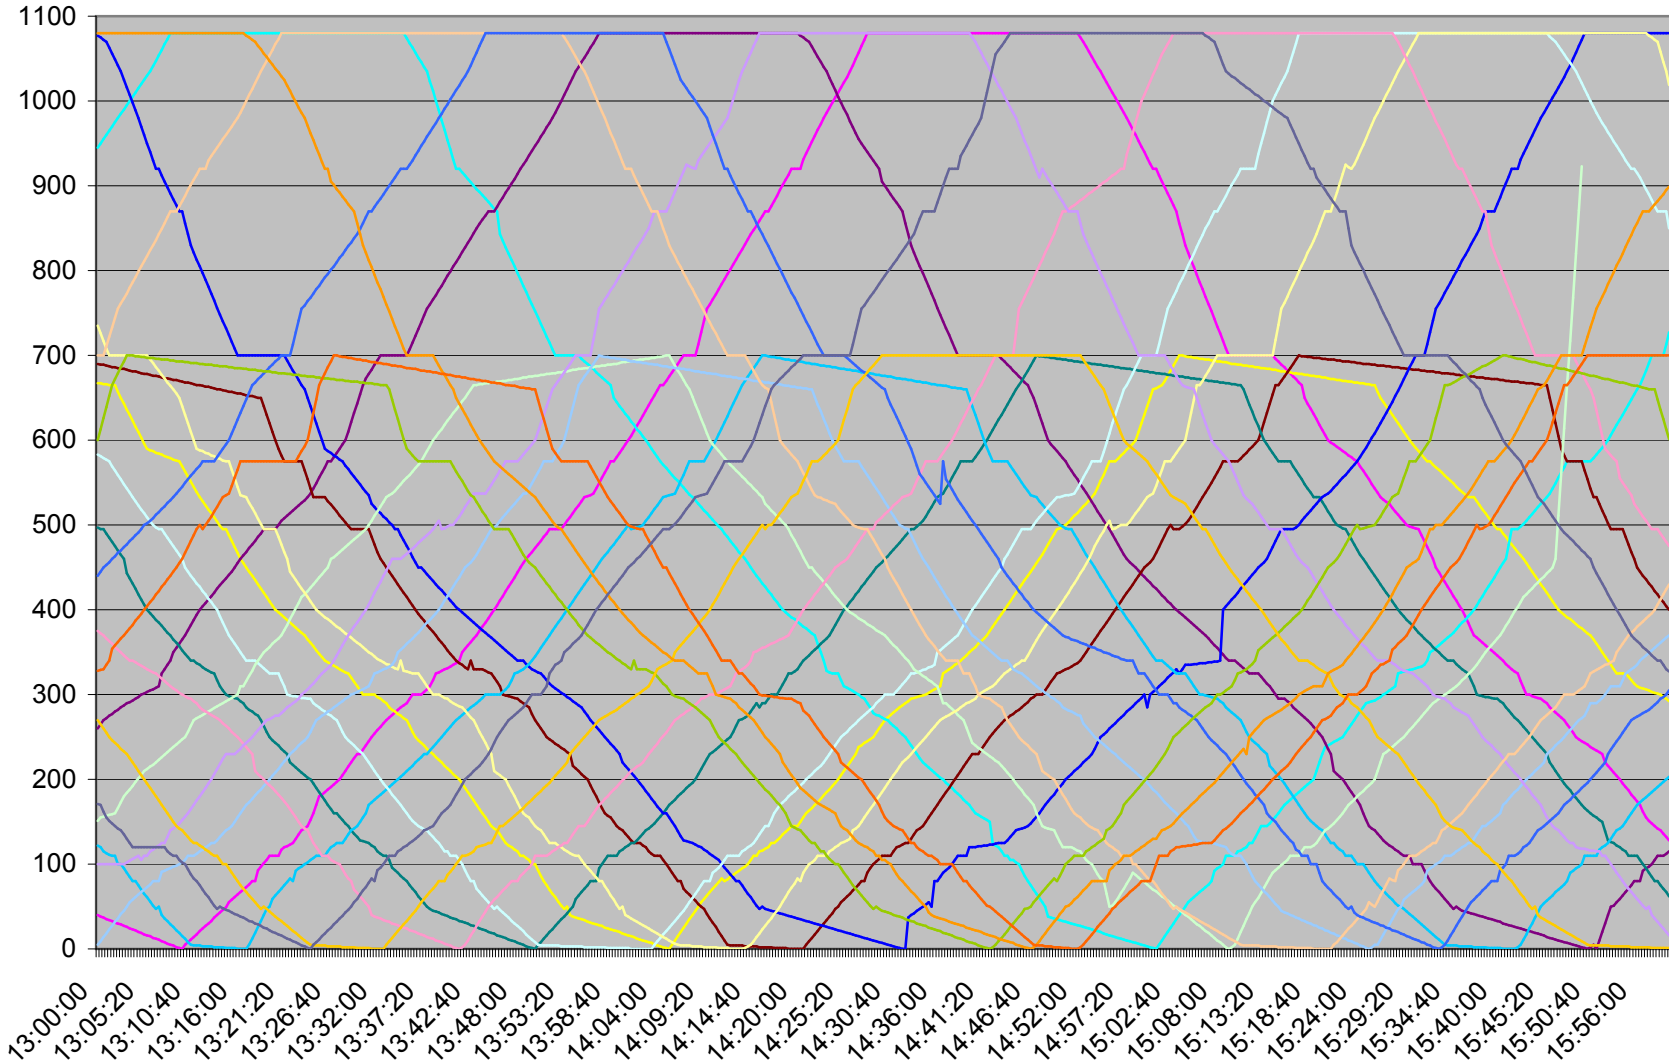

Queen Monday 25 Dec 2006

0=Neville 100=Kingston Rd. 200=Broadview 300=Yonge 400=Bathurst 500=Dufferin
575=Roncesvalles 700=Humber 980=Kipling 1080=Long Branch

Queen Monday 25 Dec 2006

0=Neville 100=Kingston Rd. 200=Broadview 300=Yonge 400=Bathurst 500=Dufferin
575=Roncesvalles 700=Humber 980=Kipling 1080=Long Branch

Queen Monday 25 Dec 2006

0=Neville 100=Kingston Rd. 200=Broadview 300=Yonge 400=Bathurst 500=Dufferin
575=Roncesvalles 700=Humber 980=Kipling 1080=Long Branch