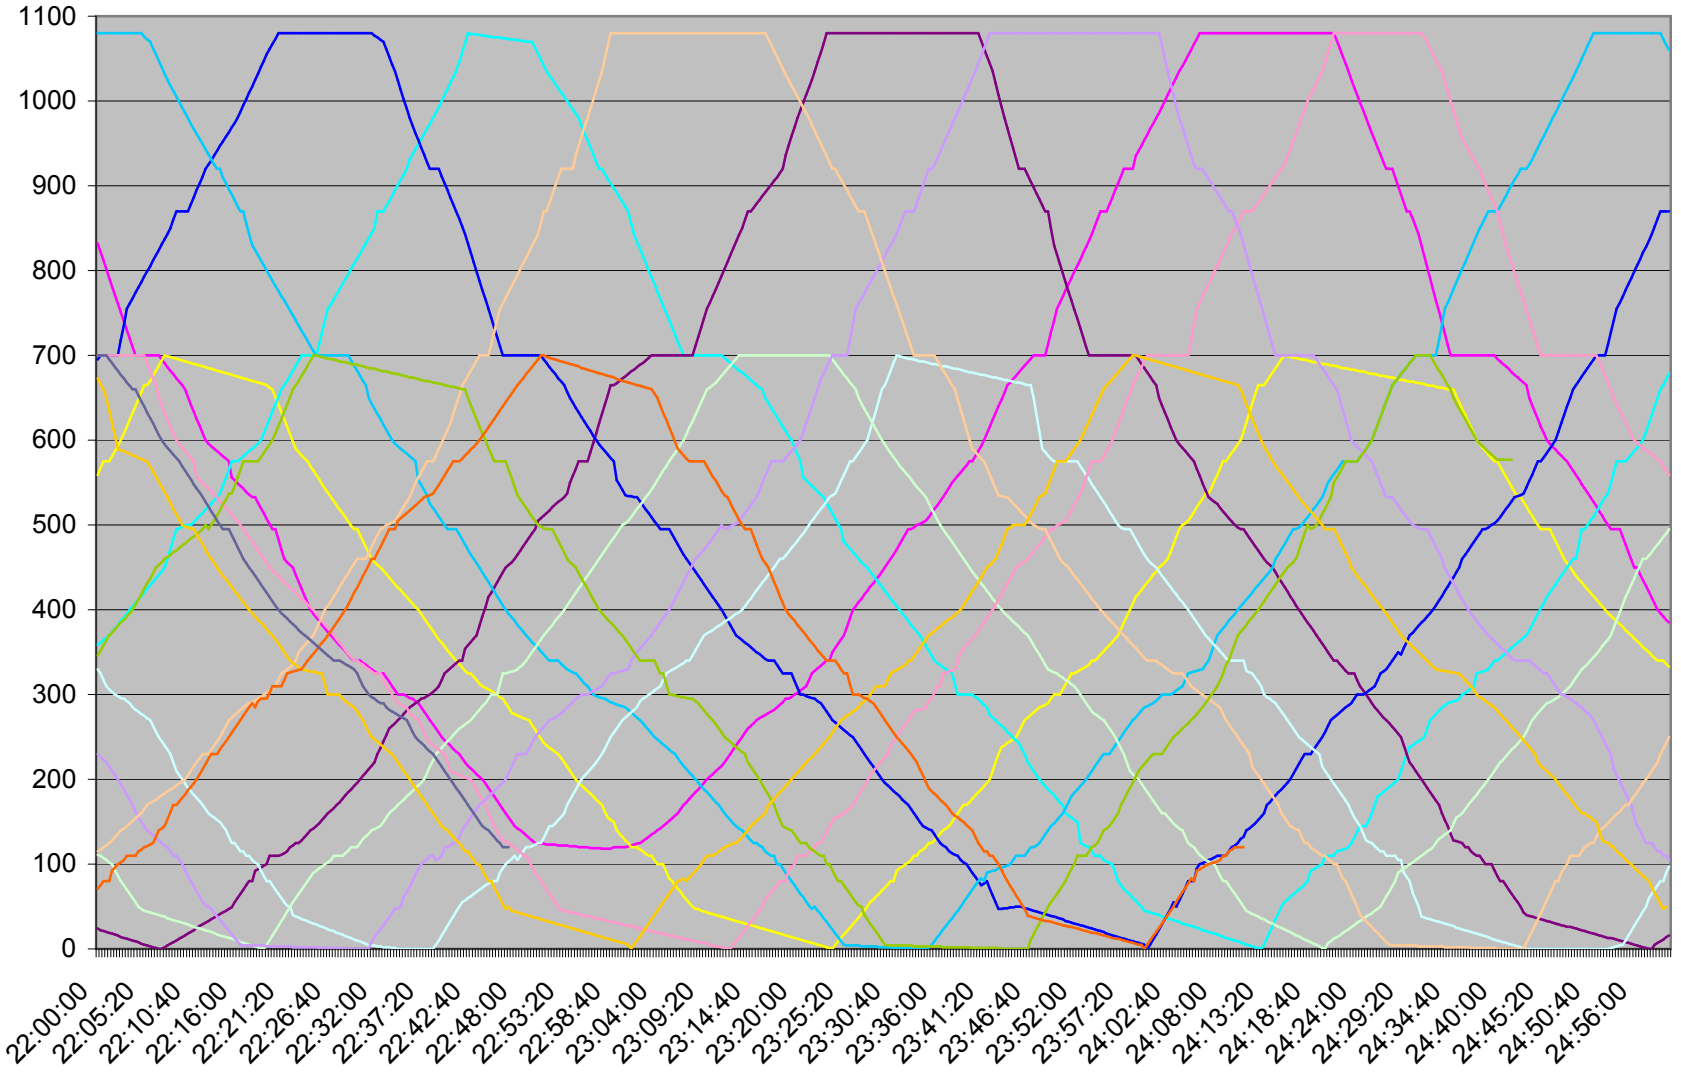

Queen Monday 25 Dec 2006

0=Neville 100=Kingston Rd. 200=Broadview 300=Yonge 400=Bathurst 500=Dufferin
575=Roncesvalles 700=Humber 980=Kipling 1080=Long Branch

Queen Monday 25 Dec 2006

0=Neville 100=Kingston Rd. 200=Broadview 300=Yonge 400=Bathurst 500=Dufferin
575=Roncesvalles 700=Humber 980=Kipling 1080=Long Branch

Queen Monday 25 Dec 2006

0=Neville 100=Kingston Rd. 200=Broadview 300=Yonge 400=Bathurst 500=Dufferin
575=Roncesvalles 700=Humber 980=Kipling 1080=Long Branch