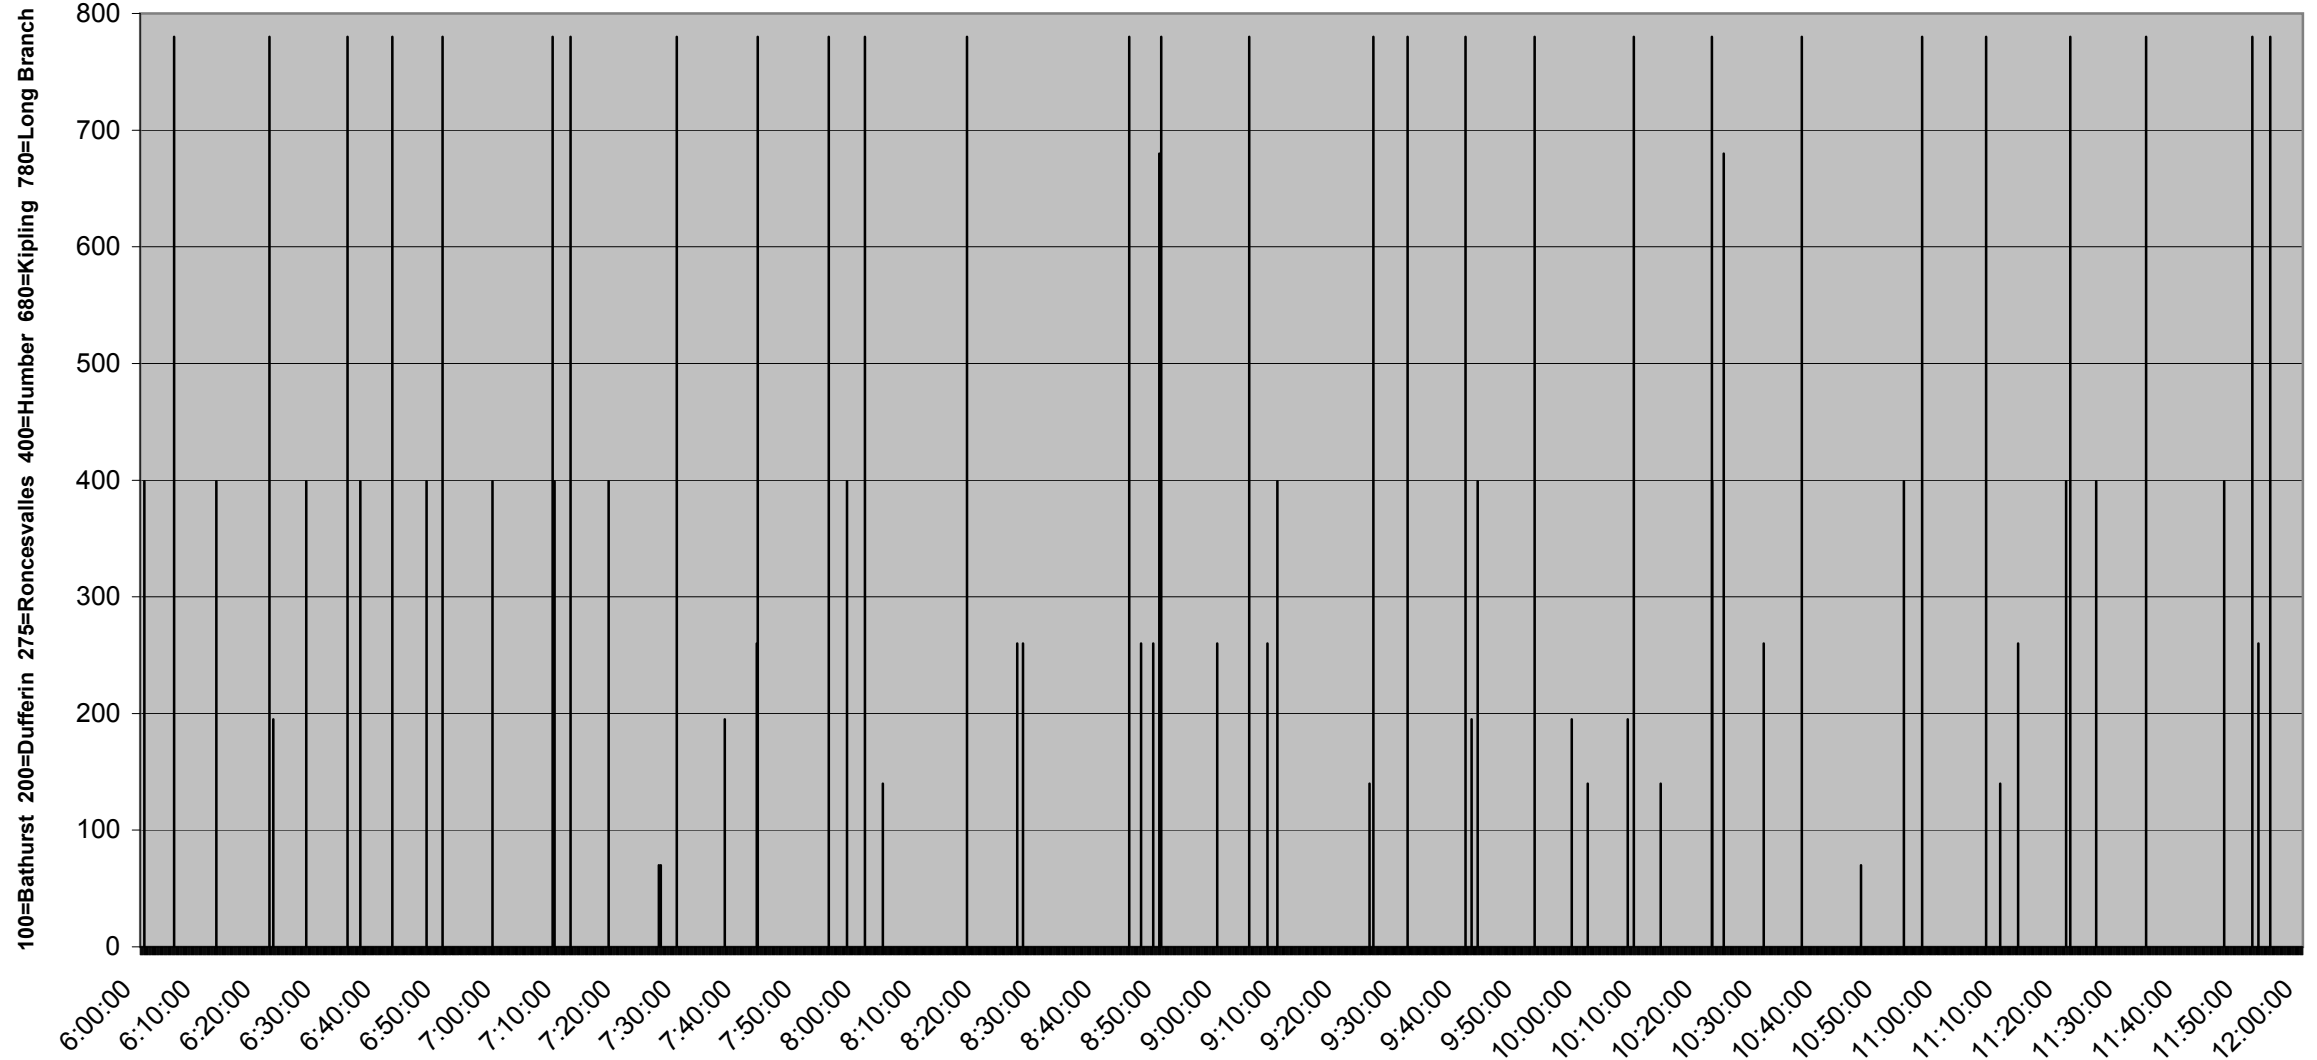

Queen Westbound from Yonge December 1, 2006

Queen Westbound from Yonge December 1, 2006

Queen Westbound from Yonge December 1, 2006