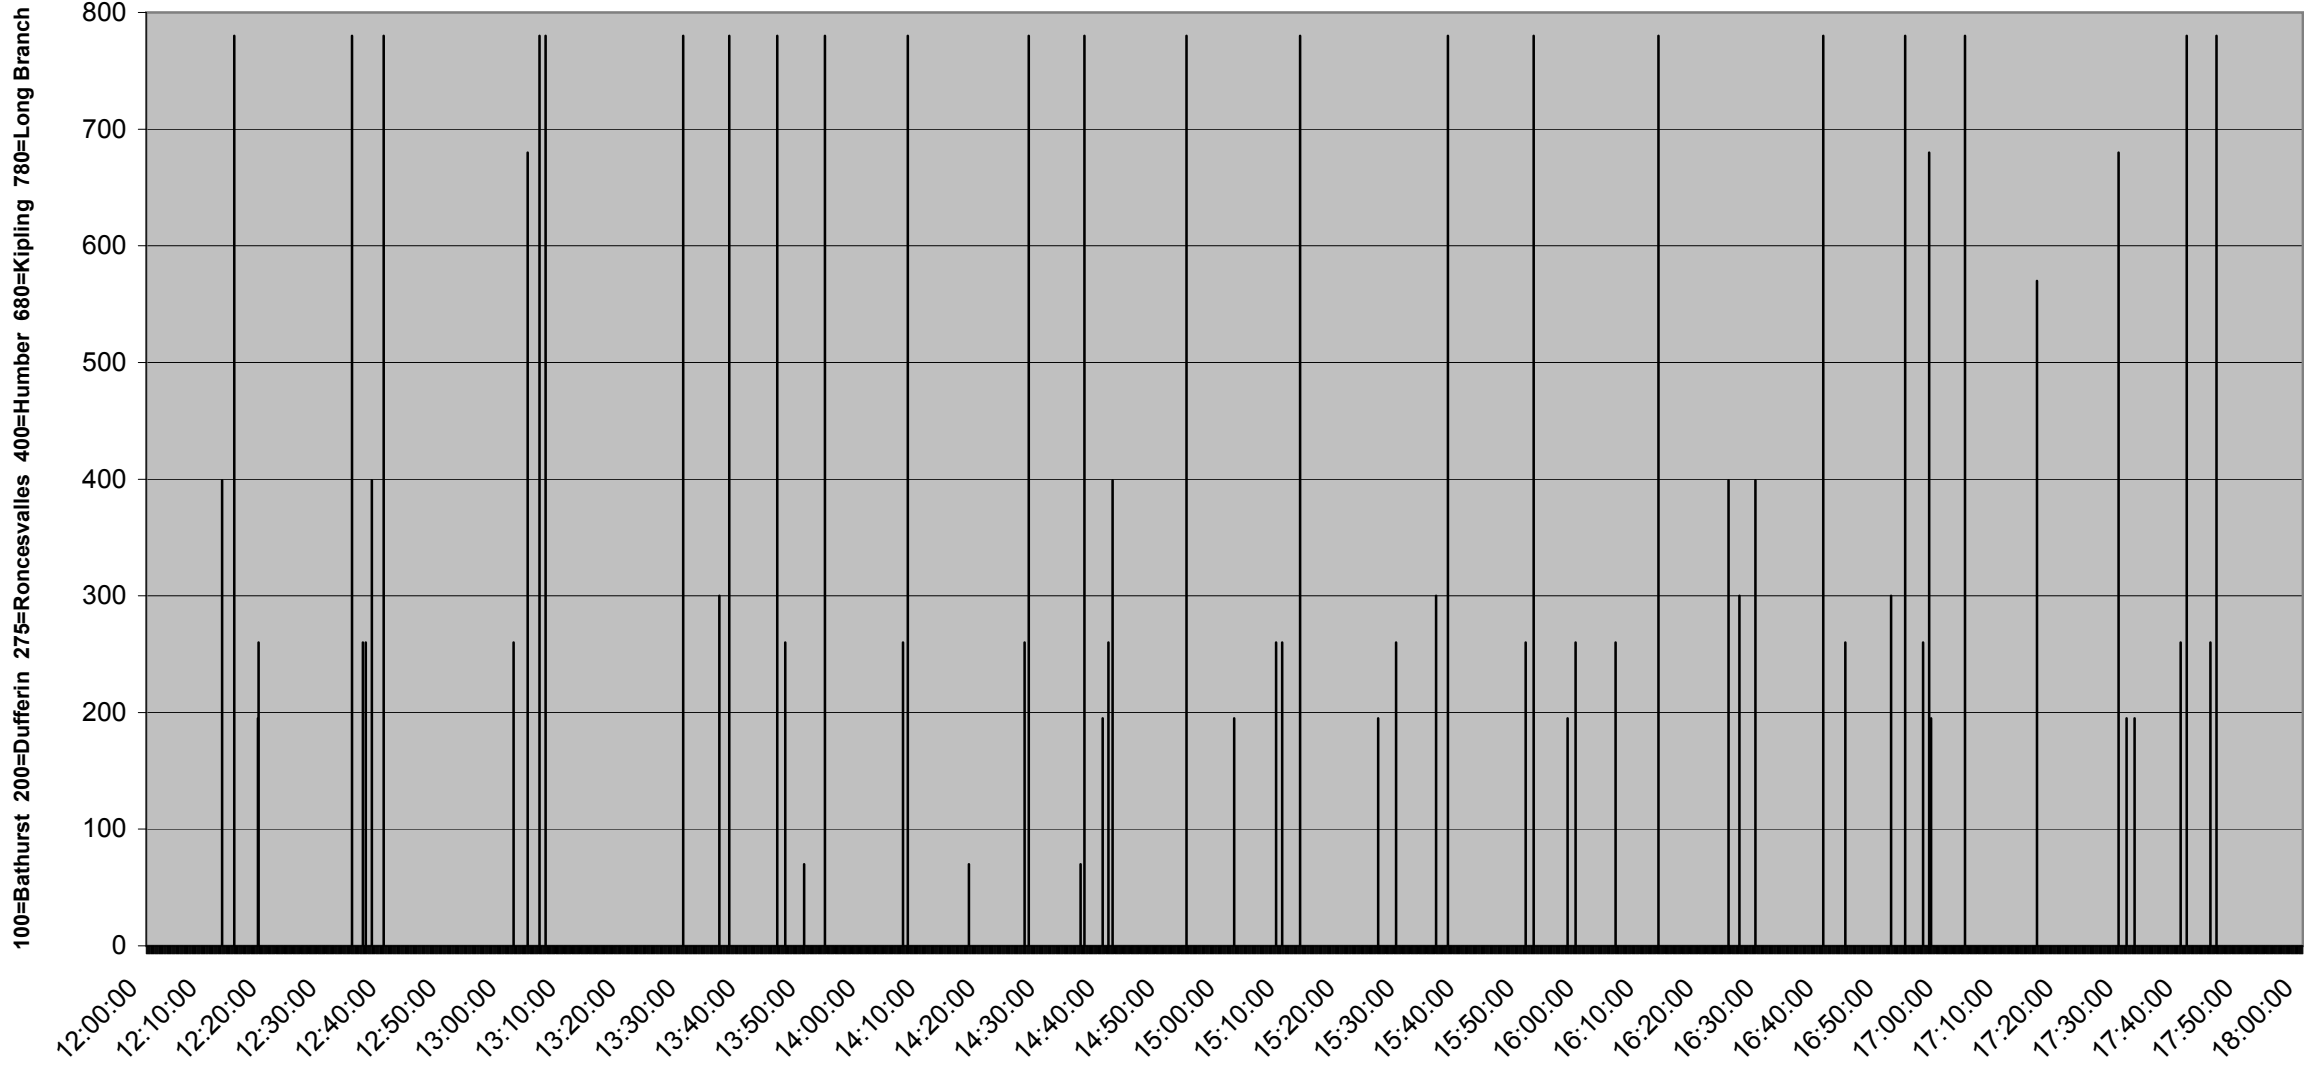

Queen Westbound from Yonge December 1, 2006

Queen Westbound from Yonge December 1, 2006

Queen Westbound from Yonge December 1, 2006