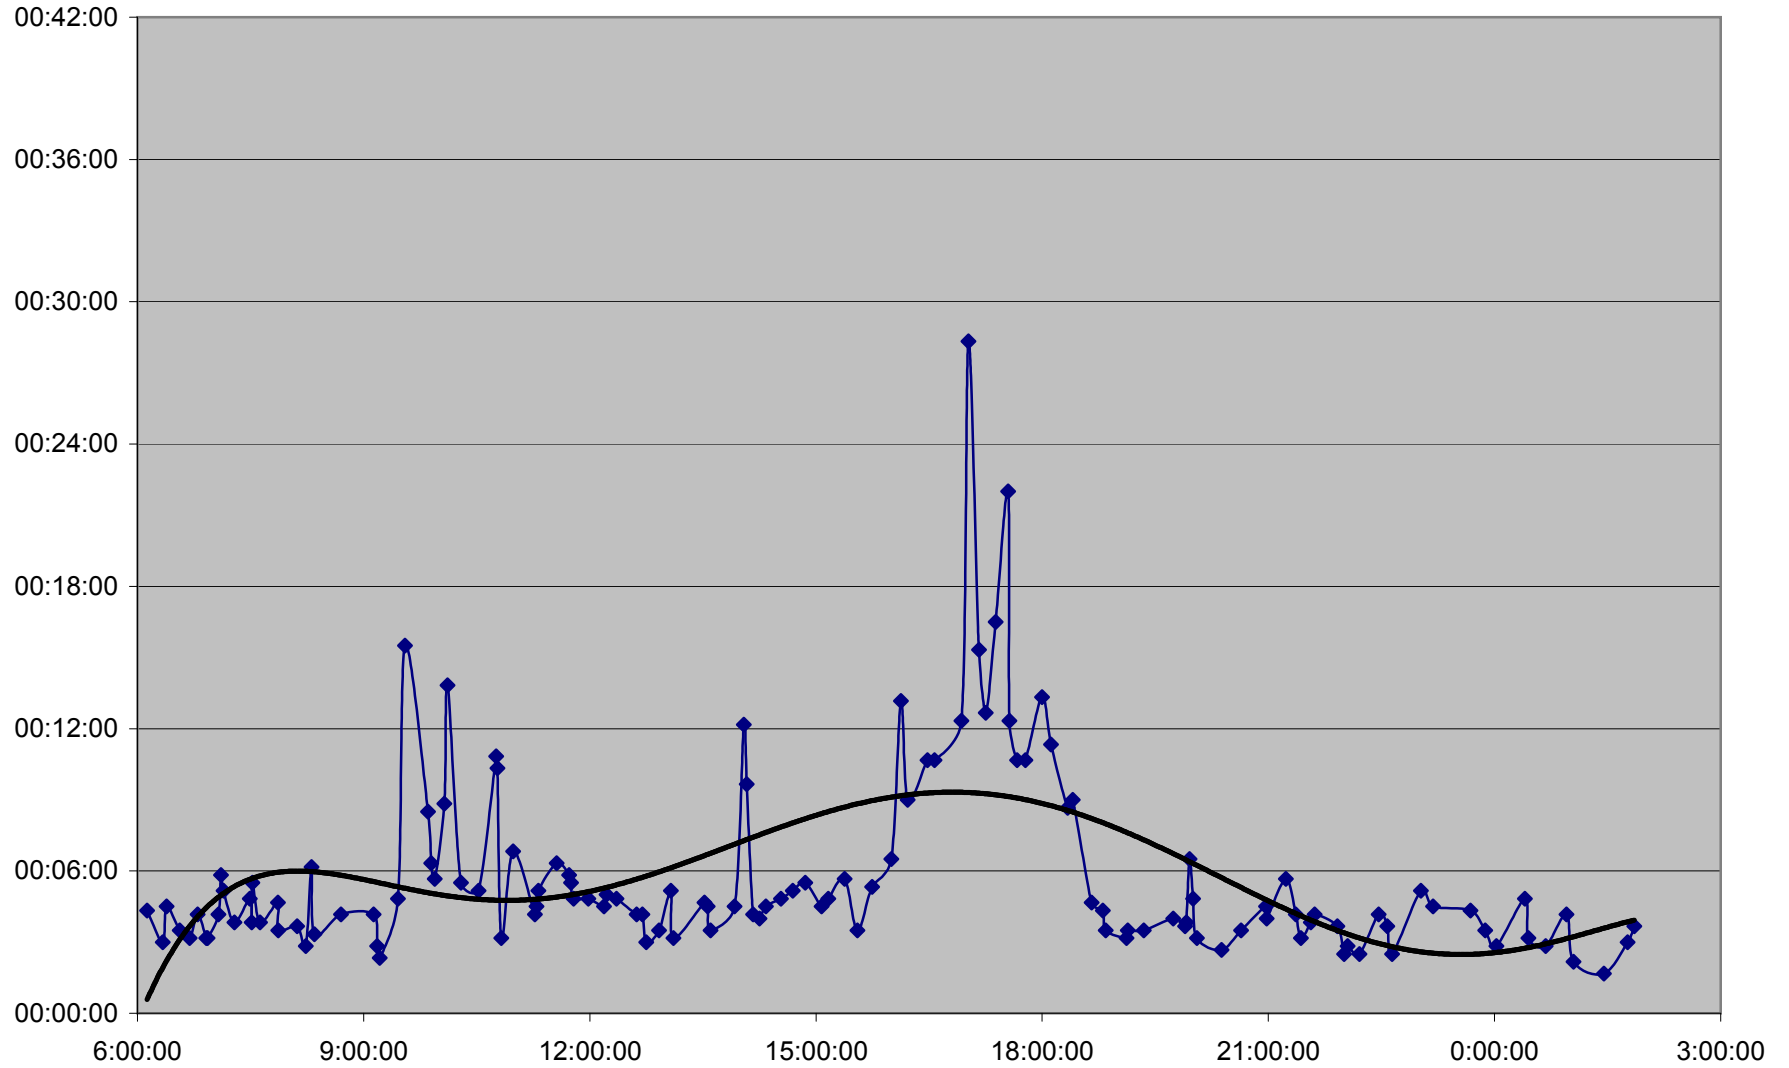

### QUEEN Up 20061201 from Neville Loop to Woodbine Ave.

**QUEEN Up 20061201 from Woodbine Ave. to Greenwood Ave.**

**QUEEN Up 20061201 from Greenwood Ave. to Broadview Ave.**

**QUEEN Up 20061201 from Broadview Ave. to Yonge St.**

**QUEEN Up 20061201 from Yonge St. to Spadina Ave.**

QUEEN Up 20061201 from Spadina Ave. to Strachan Ave.

**QUEEN Up 20061201 from Strachan Ave. to Gladstone Ave.**

**QUEEN Up 20061201 from Gladstone Ave. to Wilson Park Rd.**

**QUEEN Up 20061201 from Wilson Park Rd. to Parkside Dr.**

QUEEN Up 20061201 from Parkside Dr. to Queensway Humber

### QUEEN Up 20061201 from Lakeshore Humber to Royal York

**QUEEN Up 20061201 from Royal York to Kipling Ave.**