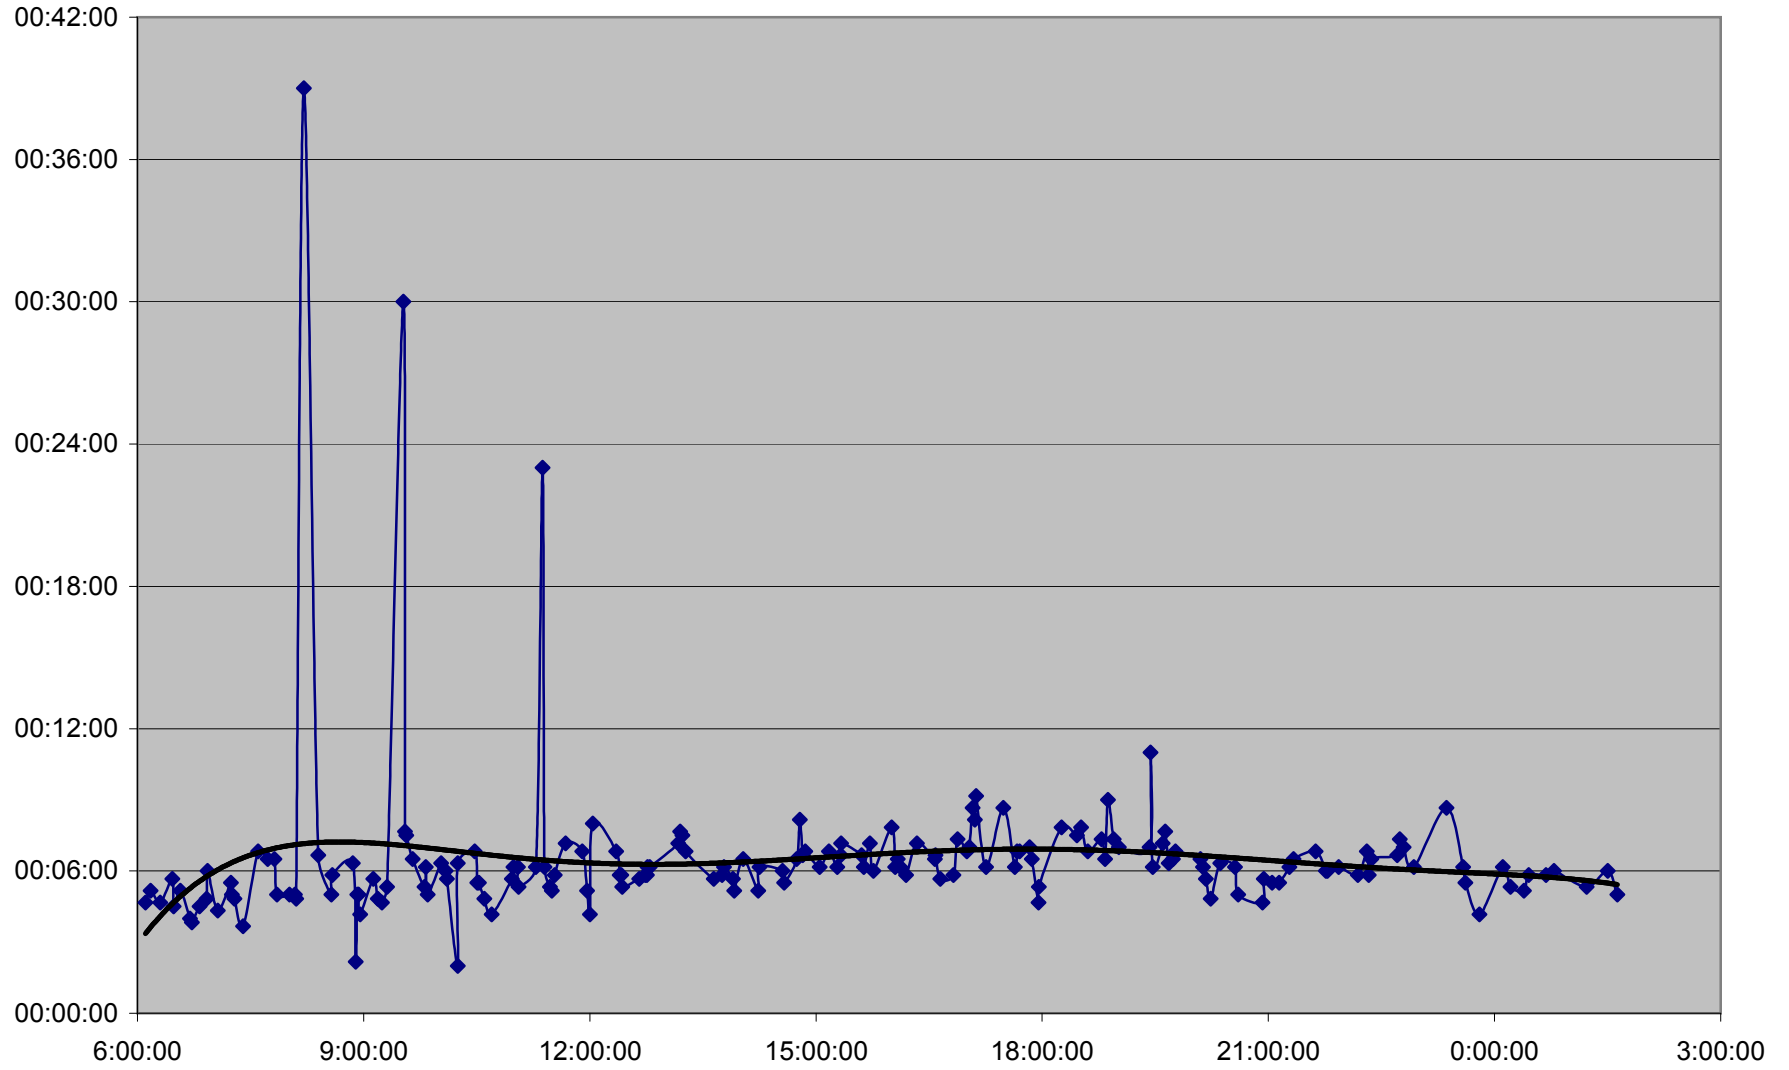

### QUEEN Up 20061201 from Neville Loop to Woodbine Ave.

**QUEEN Up 20061201 from Woodbine Ave. to Greenwood Ave.**

**QUEEN Up 20061201 from Greenwood Ave. to Broadview Ave.**

**QUEEN Up 20061201 from Broadview Ave. to Yonge St.**

**QUEEN Up 20061201 from Yonge St. to Spadina Ave.**

QUEEN Up 20061201 from Spadina Ave. to Strachan Ave.

**QUEEN Up 20061201 from Strachan Ave. to Gladstone Ave.**

**QUEEN Up 20061201 from Gladstone Ave. to Wilson Park Rd.**

**QUEEN Up 20061201 from Wilson Park Rd. to Parkside Dr.**

QUEEN Up 20061201 from Parkside Dr. to Queensway Humber

### QUEEN Up 20061201 from Lakeshore Humber to Royal York

**QUEEN Up 20061201 from Royal York to Kipling Ave.**