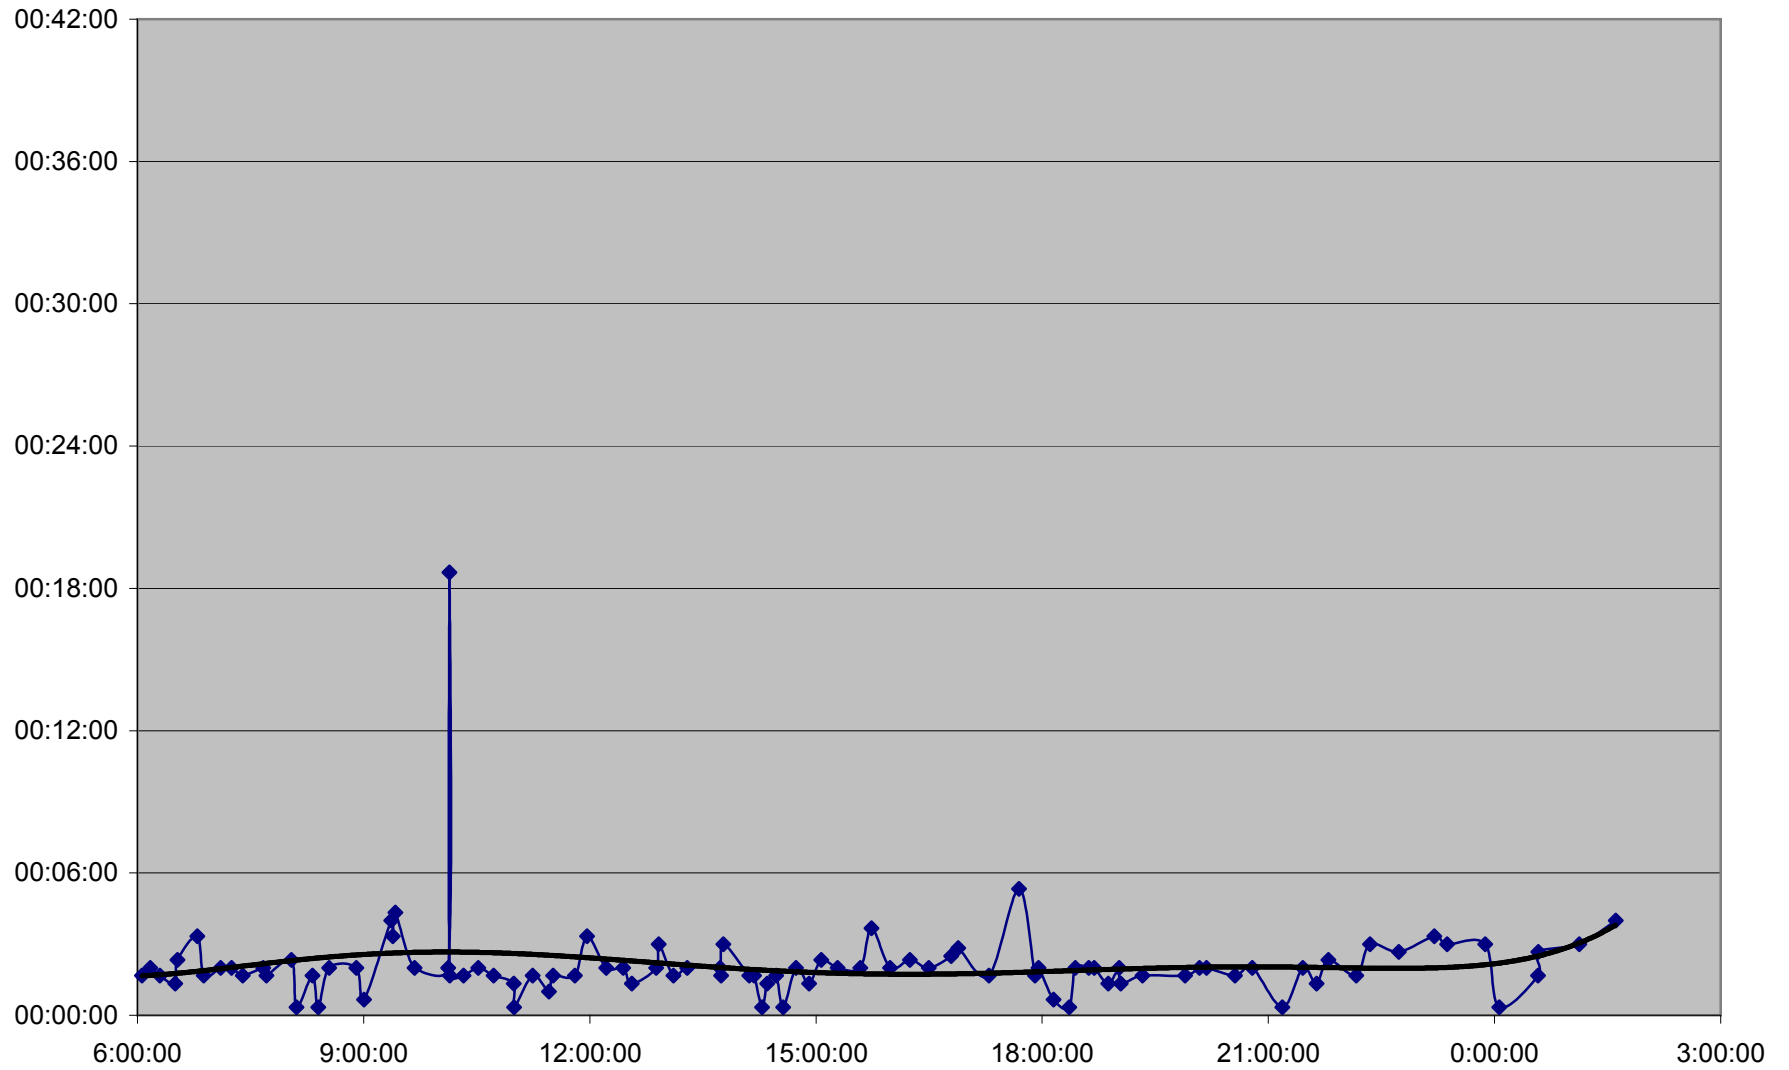

### QUEEN Up 20061201 from Neville Loop to Woodbine Ave.

**QUEEN Up 20061201 from Woodbine Ave. to Greenwood Ave.**

**QUEEN Up 20061201 from Greenwood Ave. to Broadview Ave.**

**QUEEN Up 20061201 from Broadview Ave. to Yonge St.**

**QUEEN Up 20061201 from Yonge St. to Spadina Ave.**

QUEEN Up 20061201 from Spadina Ave. to Strachan Ave.

**QUEEN Up 20061201 from Strachan Ave. to Gladstone Ave.**

**QUEEN Up 20061201 from Gladstone Ave. to Wilson Park Rd.**

**QUEEN Up 20061201 from Wilson Park Rd. to Parkside Dr.**

QUEEN Up 20061201 from Parkside Dr. to Queensway Humber

### QUEEN Up 20061201 from Lakeshore Humber to Royal York

**QUEEN Up 20061201 from Royal York to Kipling Ave.**