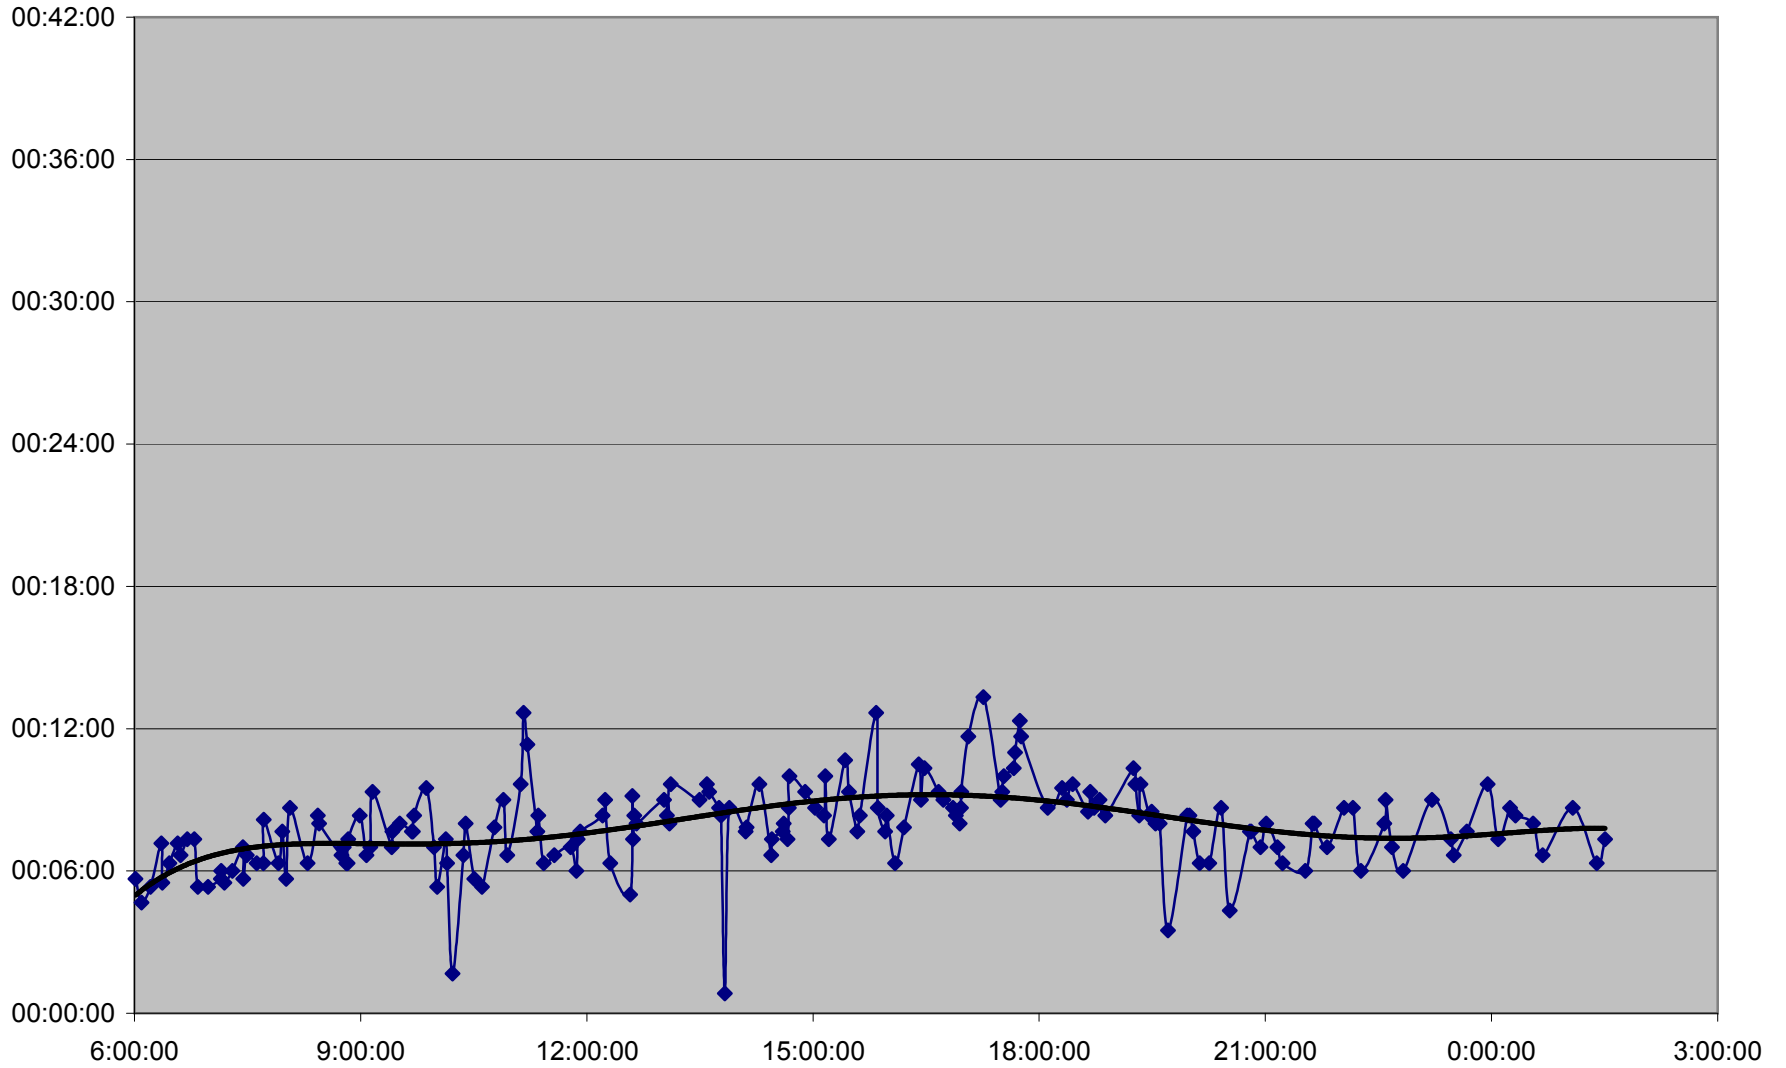

### QUEEN Up 20061201 from Neville Loop to Woodbine Ave.

**QUEEN Up 20061201 from Woodbine Ave. to Greenwood Ave.**

**QUEEN Up 20061201 from Greenwood Ave. to Broadview Ave.**

**QUEEN Up 20061201 from Broadview Ave. to Yonge St.**

**QUEEN Up 20061201 from Yonge St. to Spadina Ave.**

QUEEN Up 20061201 from Spadina Ave. to Strachan Ave.

**QUEEN Up 20061201 from Strachan Ave. to Gladstone Ave.**

**QUEEN Up 20061201 from Gladstone Ave. to Wilson Park Rd.**

**QUEEN Up 20061201 from Wilson Park Rd. to Parkside Dr.**

QUEEN Up 20061201 from Parkside Dr. to Queensway Humber

### QUEEN Up 20061201 from Lakeshore Humber to Royal York

**QUEEN Up 20061201 from Royal York to Kipling Ave.**