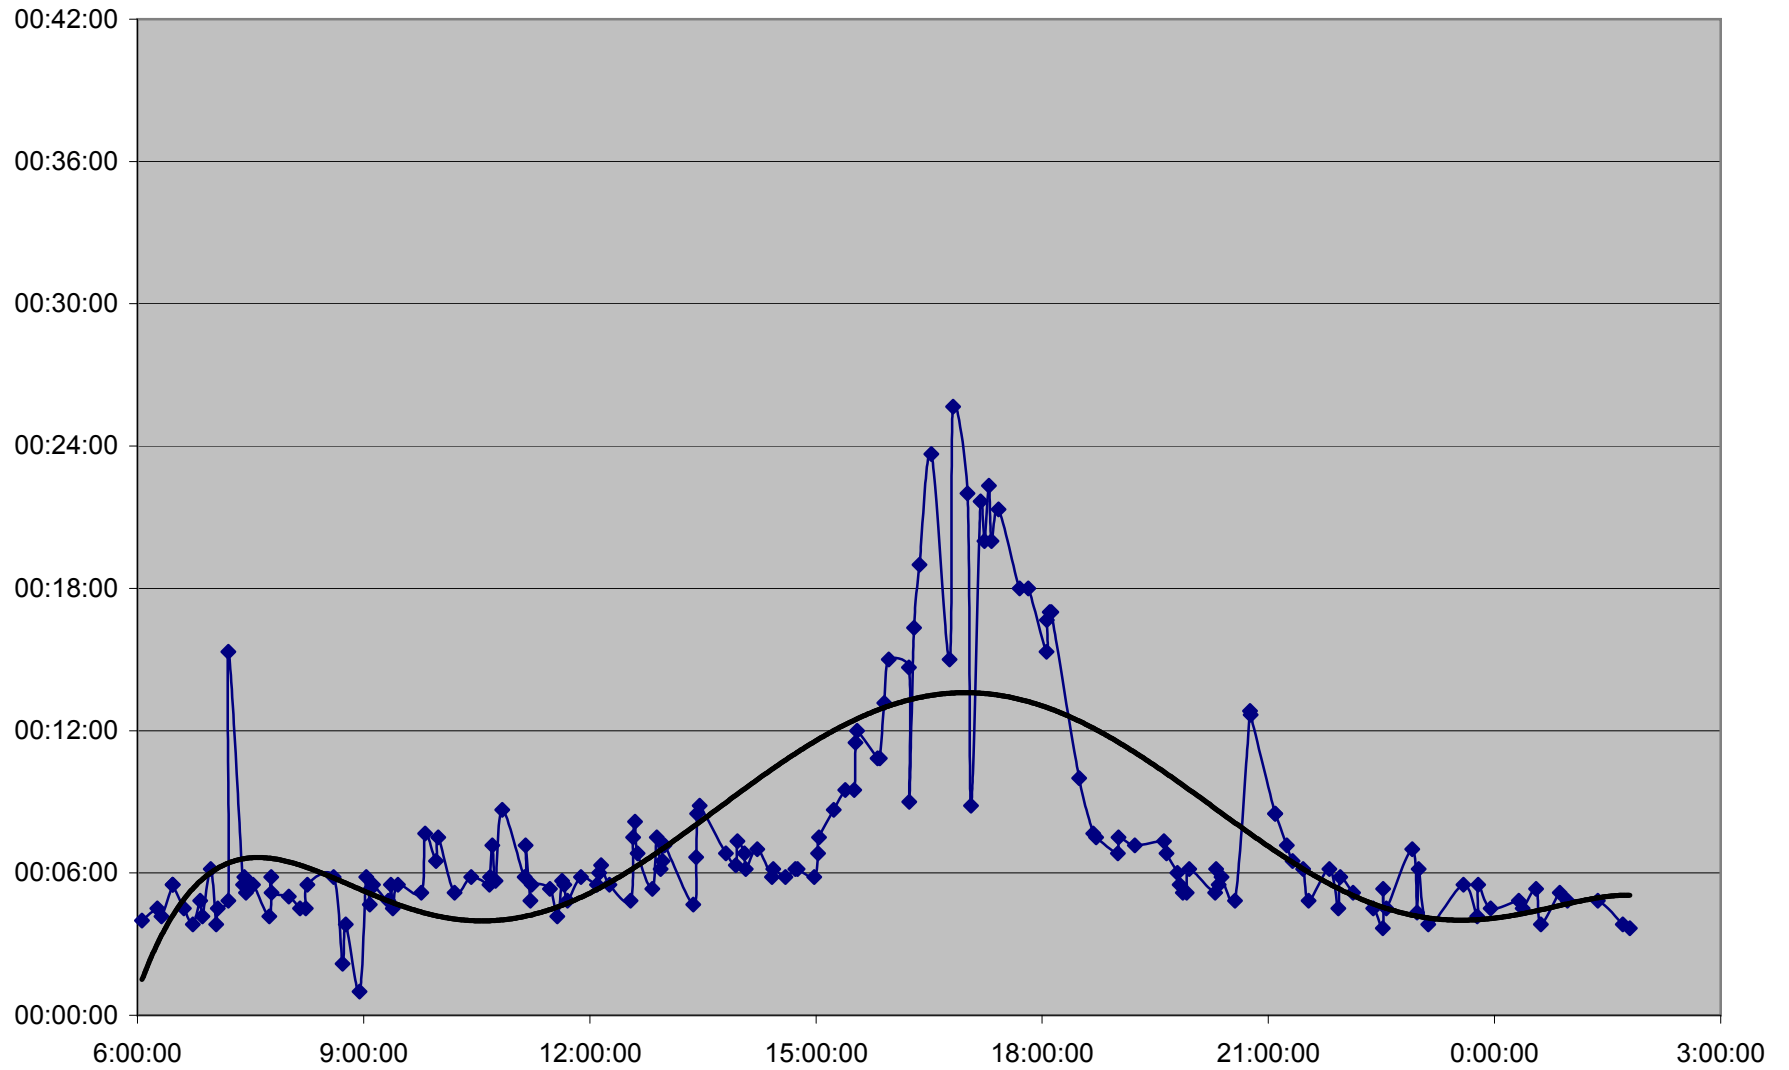

### QUEEN Up 20061201 from Neville Loop to Woodbine Ave.

**QUEEN Up 20061201 from Woodbine Ave. to Greenwood Ave.**

**QUEEN Up 20061201 from Greenwood Ave. to Broadview Ave.**

**QUEEN Up 20061201 from Broadview Ave. to Yonge St.**

**QUEEN Up 20061201 from Yonge St. to Spadina Ave.**

QUEEN Up 20061201 from Spadina Ave. to Strachan Ave.

**QUEEN Up 20061201 from Strachan Ave. to Gladstone Ave.**

**QUEEN Up 20061201 from Gladstone Ave. to Wilson Park Rd.**

**QUEEN Up 20061201 from Wilson Park Rd. to Parkside Dr.**

QUEEN Up 20061201 from Parkside Dr. to Queensway Humber

### QUEEN Up 20061201 from Lakeshore Humber to Royal York

**QUEEN Up 20061201 from Royal York to Kipling Ave.**