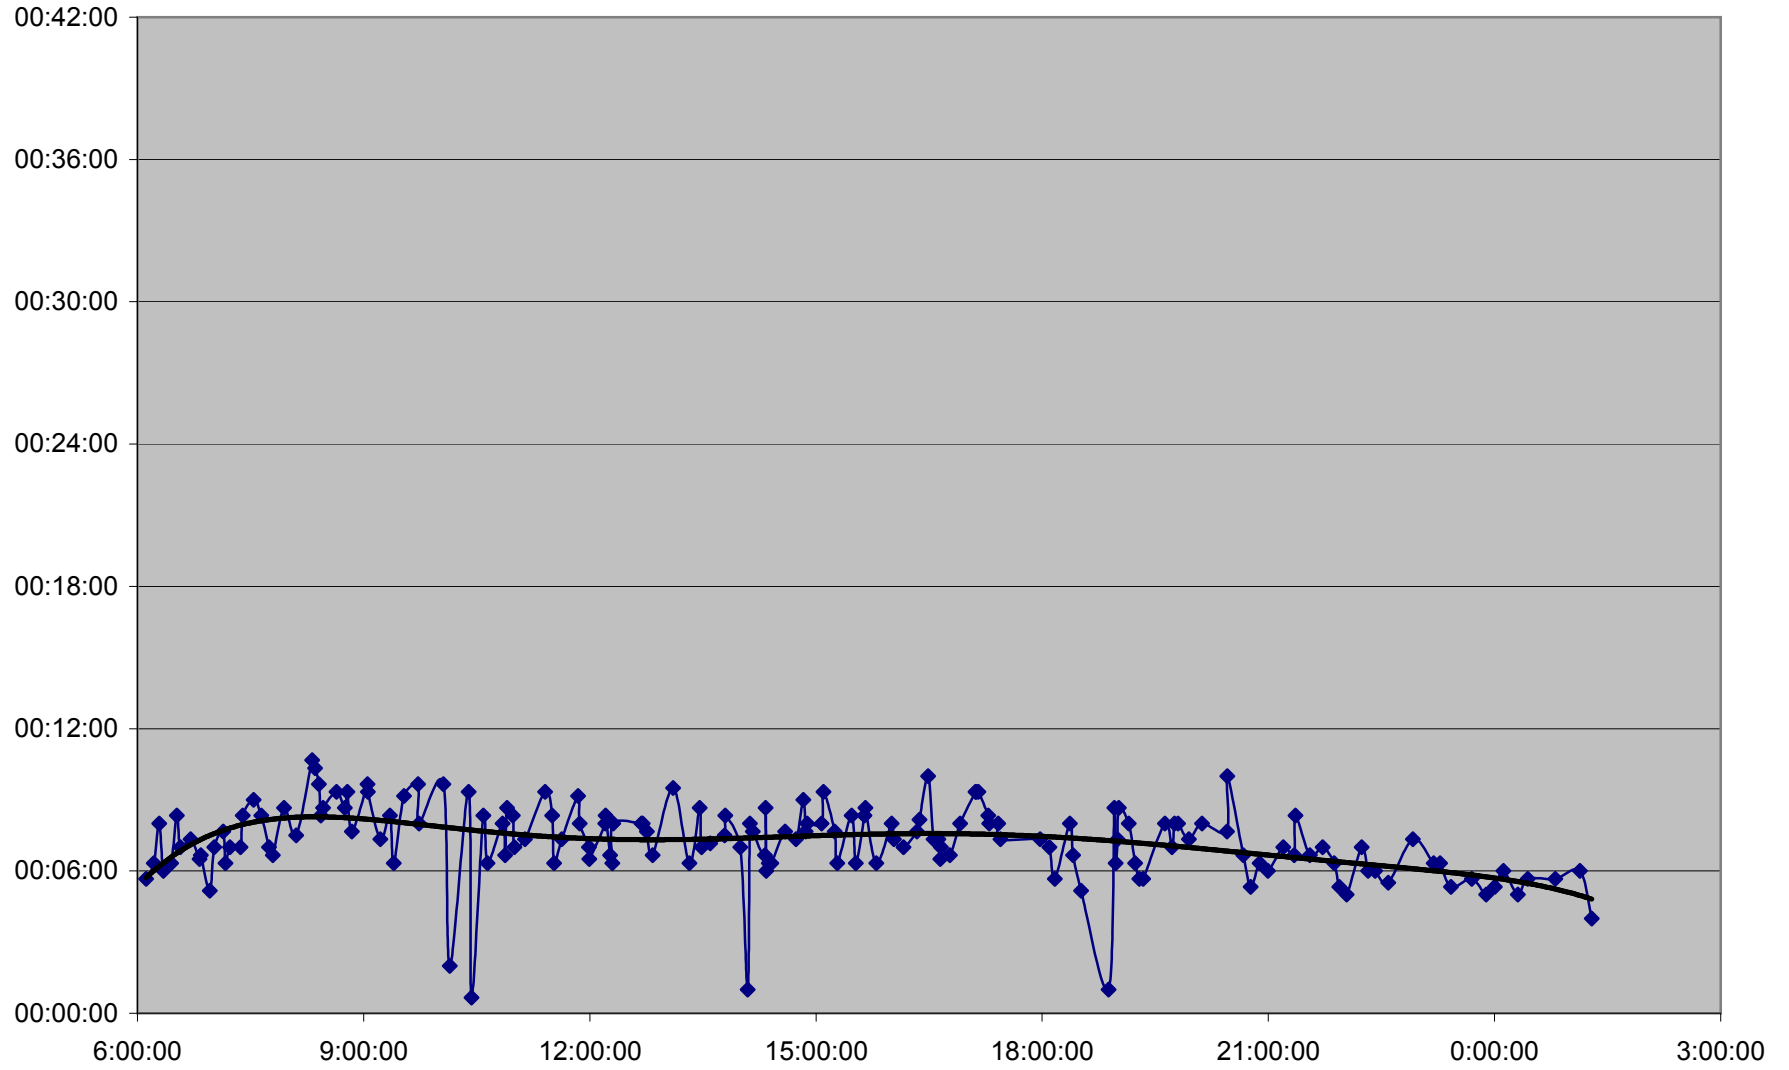

### QUEEN Up 20061201 from Neville Loop to Woodbine Ave.

**QUEEN Up 20061201 from Woodbine Ave. to Greenwood Ave.**

**QUEEN Up 20061201 from Greenwood Ave. to Broadview Ave.**

**QUEEN Up 20061201 from Broadview Ave. to Yonge St.**

**QUEEN Up 20061201 from Yonge St. to Spadina Ave.**

QUEEN Up 20061201 from Spadina Ave. to Strachan Ave.

**QUEEN Up 20061201 from Strachan Ave. to Gladstone Ave.**

**QUEEN Up 20061201 from Gladstone Ave. to Wilson Park Rd.**

**QUEEN Up 20061201 from Wilson Park Rd. to Parkside Dr.**

QUEEN Up 20061201 from Parkside Dr. to Queensway Humber

### QUEEN Up 20061201 from Lakeshore Humber to Royal York

**QUEEN Up 20061201 from Royal York to Kipling Ave.**