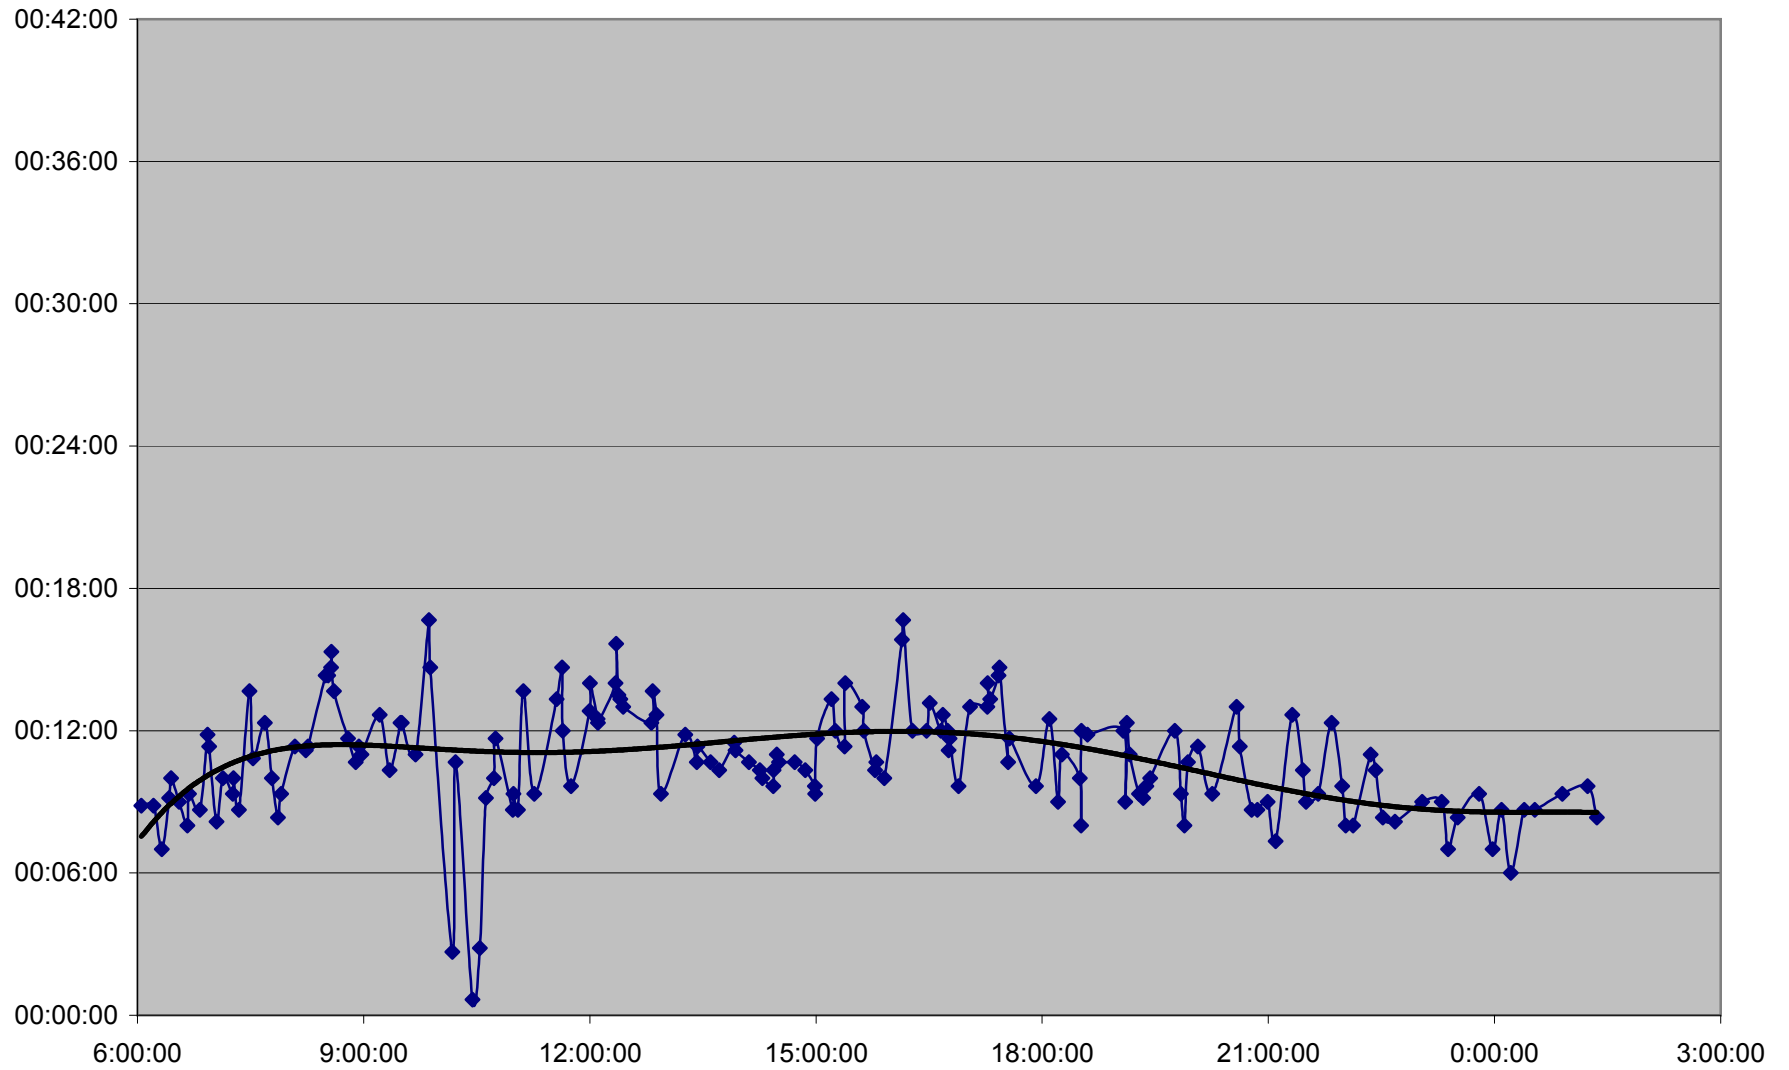

### QUEEN Up 20061201 from Neville Loop to Woodbine Ave.

**QUEEN Up 20061201 from Woodbine Ave. to Greenwood Ave.**

**QUEEN Up 20061201 from Greenwood Ave. to Broadview Ave.**

**QUEEN Up 20061201 from Broadview Ave. to Yonge St.**

**QUEEN Up 20061201 from Yonge St. to Spadina Ave.**

QUEEN Up 20061201 from Spadina Ave. to Strachan Ave.

**QUEEN Up 20061201 from Strachan Ave. to Gladstone Ave.**

**QUEEN Up 20061201 from Gladstone Ave. to Wilson Park Rd.**

**QUEEN Up 20061201 from Wilson Park Rd. to Parkside Dr.**

QUEEN Up 20061201 from Parkside Dr. to Queensway Humber

### QUEEN Up 20061201 from Lakeshore Humber to Royal York

**QUEEN Up 20061201 from Royal York to Kipling Ave.**