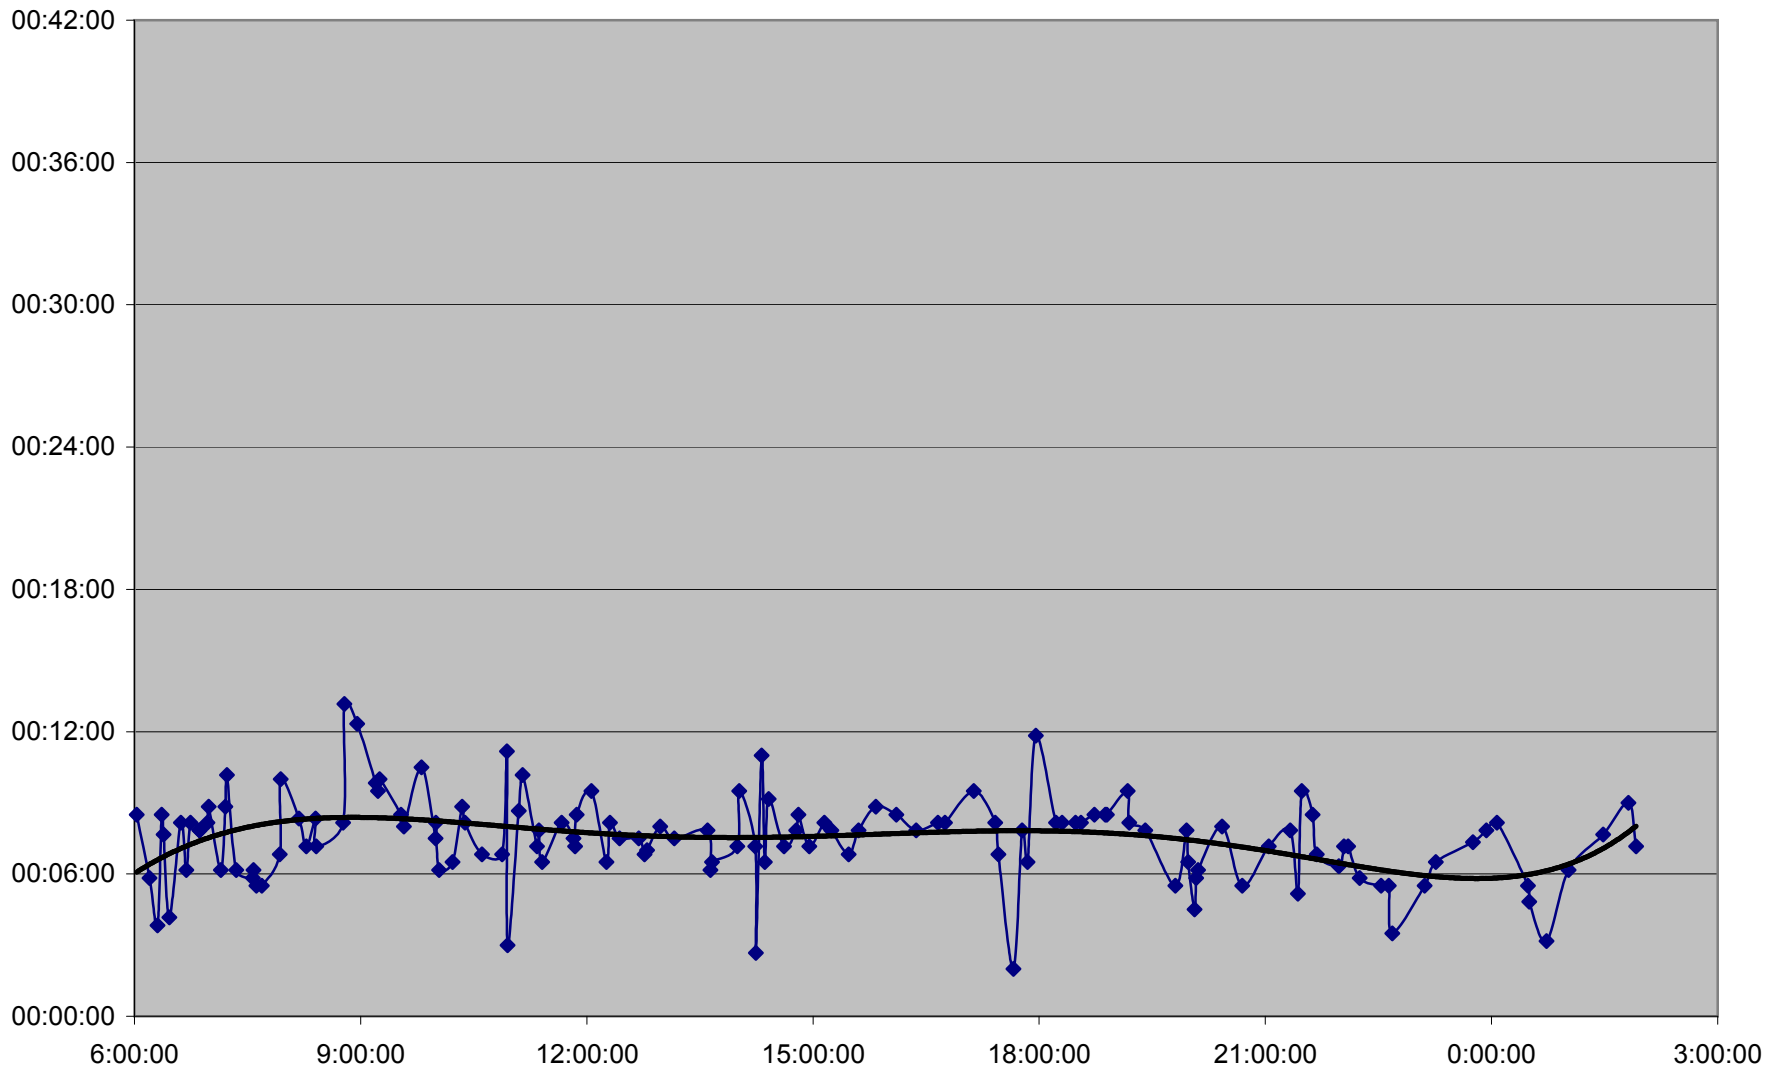

### QUEEN Up 20061201 from Neville Loop to Woodbine Ave.

**QUEEN Up 20061201 from Woodbine Ave. to Greenwood Ave.**

**QUEEN Up 20061201 from Greenwood Ave. to Broadview Ave.**

**QUEEN Up 20061201 from Broadview Ave. to Yonge St.**

**QUEEN Up 20061201 from Yonge St. to Spadina Ave.**

QUEEN Up 20061201 from Spadina Ave. to Strachan Ave.

**QUEEN Up 20061201 from Strachan Ave. to Gladstone Ave.**

**QUEEN Up 20061201 from Gladstone Ave. to Wilson Park Rd.**

**QUEEN Up 20061201 from Wilson Park Rd. to Parkside Dr.**

QUEEN Up 20061201 from Parkside Dr. to Queensway Humber

### QUEEN Up 20061201 from Lakeshore Humber to Royal York

**QUEEN Up 20061201 from Royal York to Kipling Ave.**