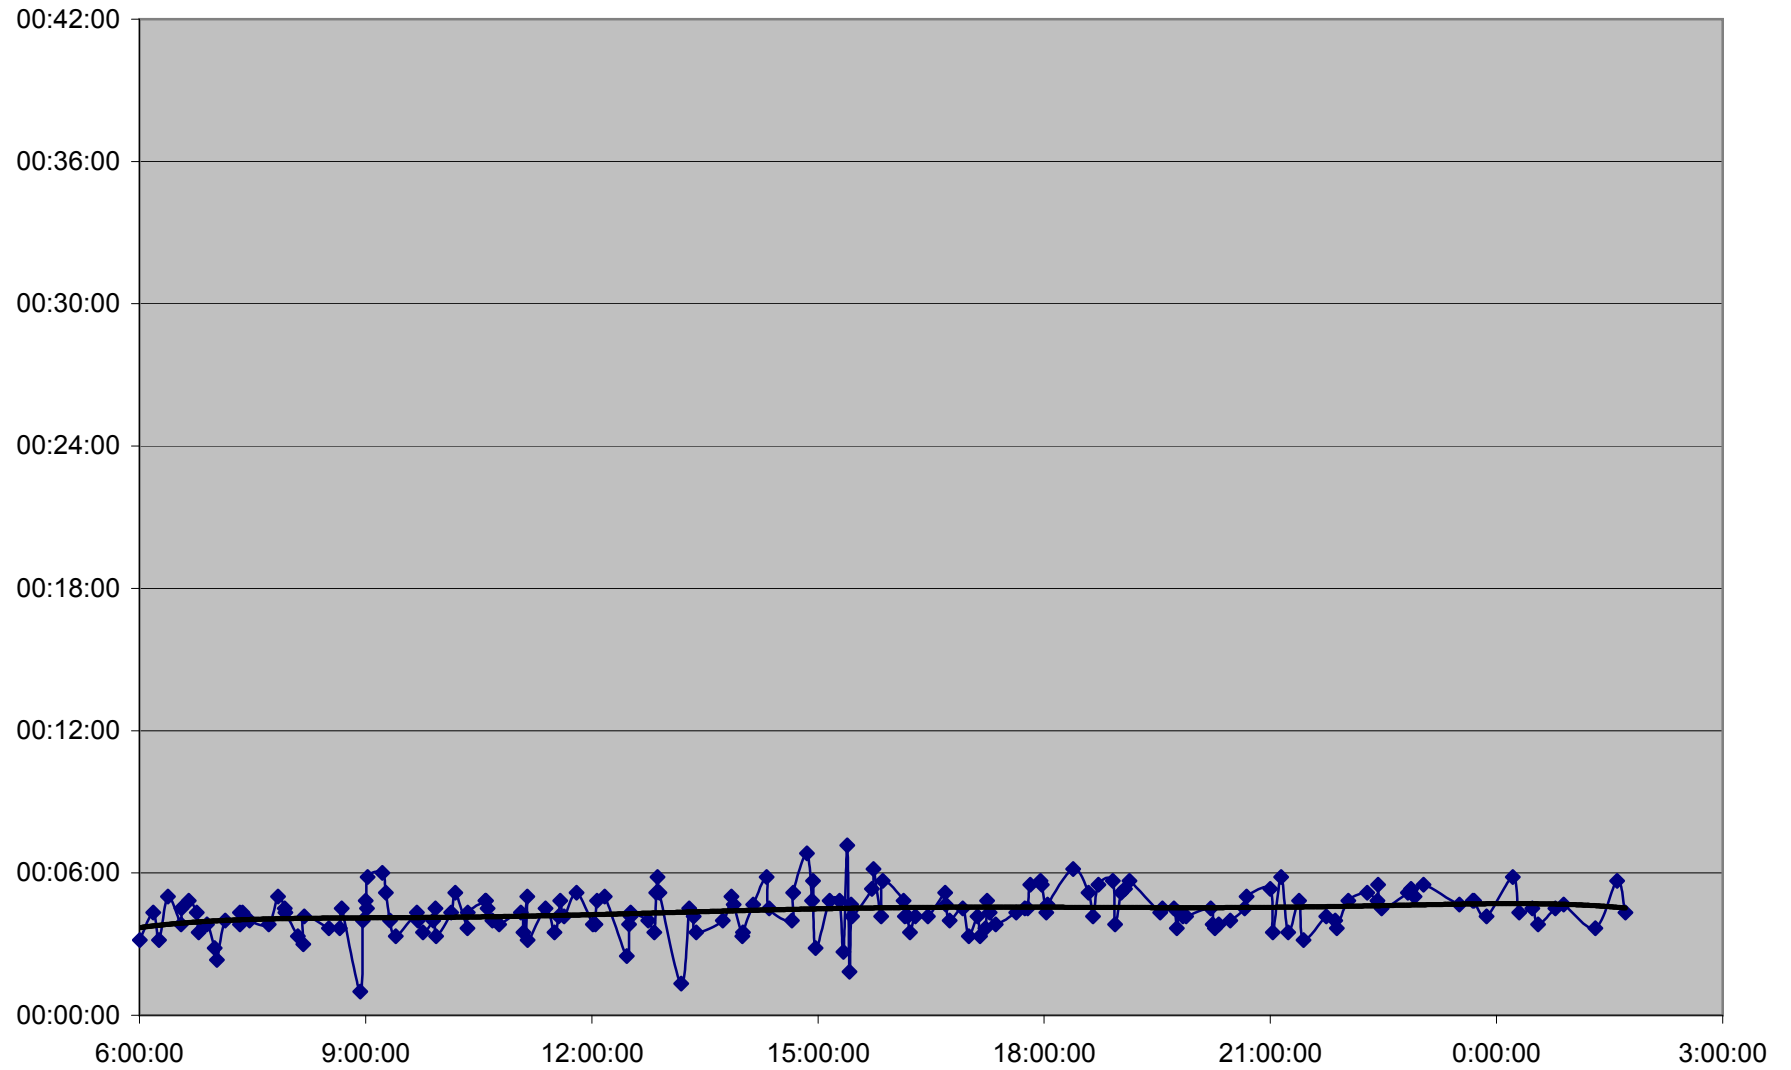

### QUEEN Up 20061201 from Neville Loop to Woodbine Ave.

**QUEEN Up 20061201 from Woodbine Ave. to Greenwood Ave.**

**QUEEN Up 20061201 from Greenwood Ave. to Broadview Ave.**

**QUEEN Up 20061201 from Broadview Ave. to Yonge St.**

**QUEEN Up 20061201 from Yonge St. to Spadina Ave.**

QUEEN Up 20061201 from Spadina Ave. to Strachan Ave.

**QUEEN Up 20061201 from Strachan Ave. to Gladstone Ave.**

**QUEEN Up 20061201 from Gladstone Ave. to Wilson Park Rd.**

**QUEEN Up 20061201 from Wilson Park Rd. to Parkside Dr.**

QUEEN Up 20061201 from Parkside Dr. to Queensway Humber

### QUEEN Up 20061201 from Lakeshore Humber to Royal York

**QUEEN Up 20061201 from Royal York to Kipling Ave.**