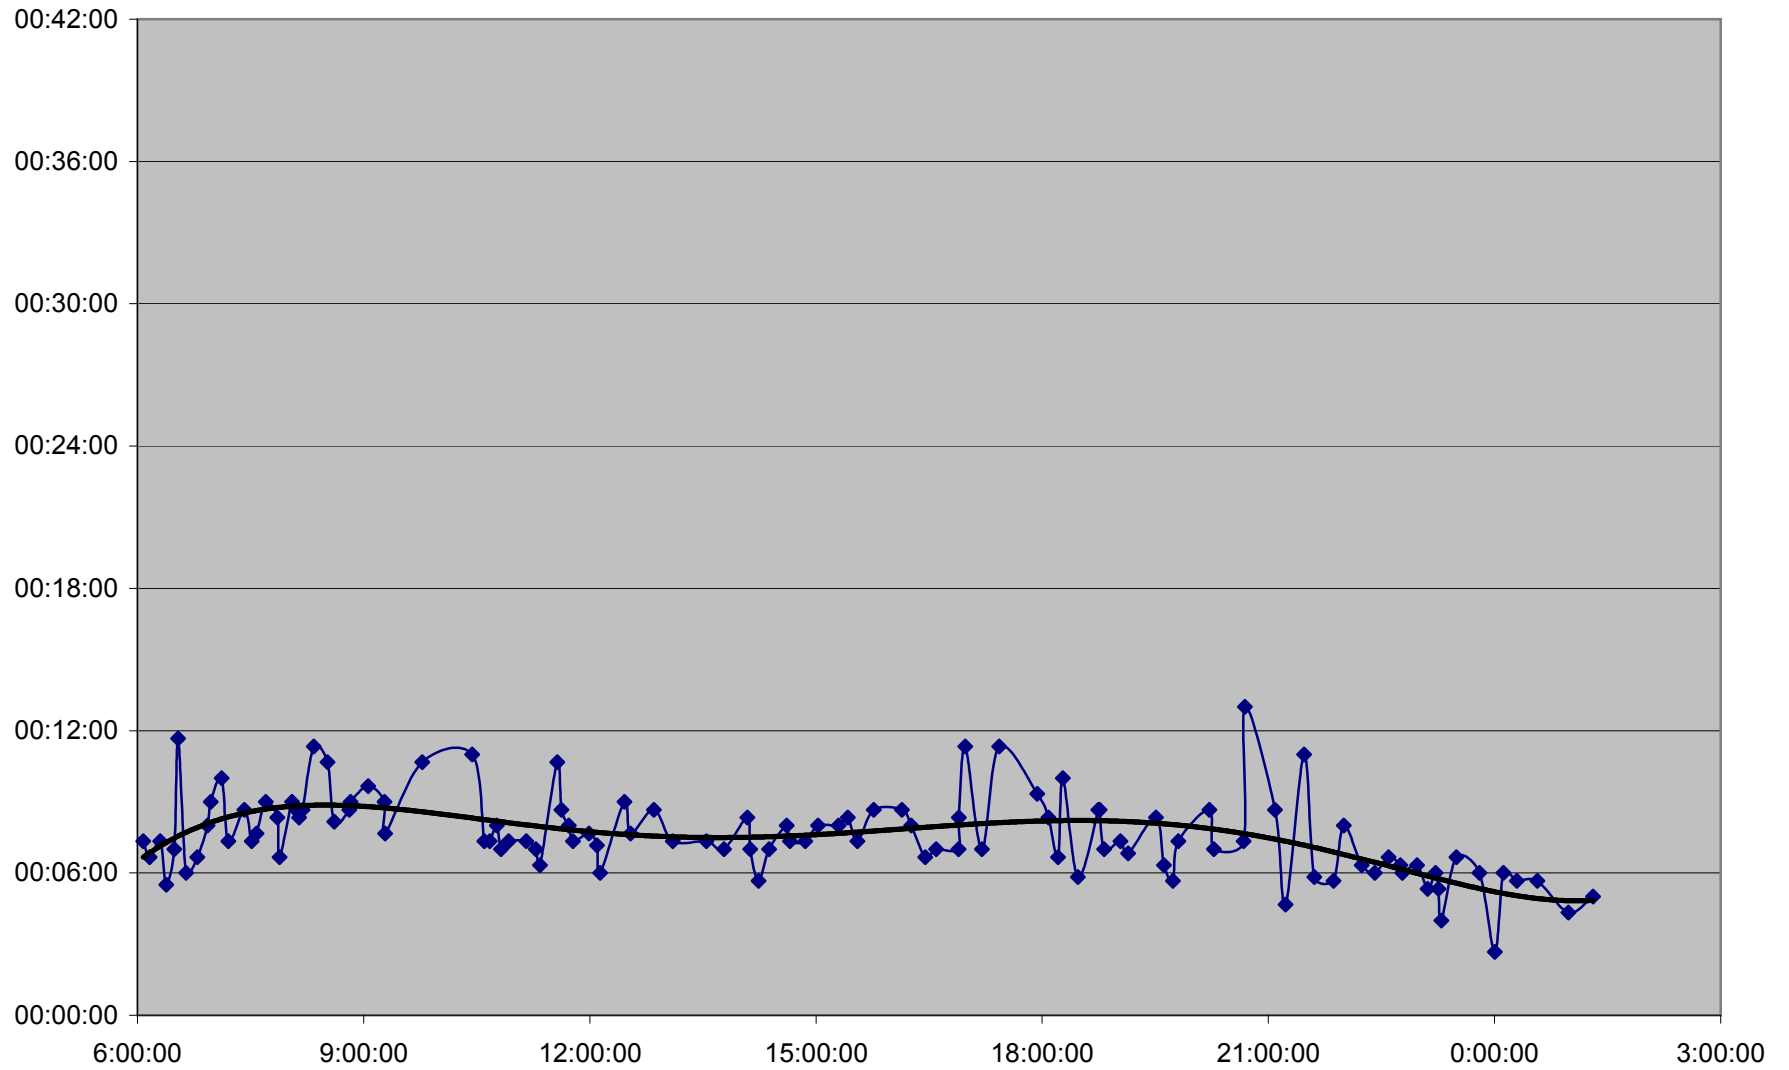

### QUEEN Up 20061201 from Neville Loop to Woodbine Ave.

**QUEEN Up 20061201 from Woodbine Ave. to Greenwood Ave.**

**QUEEN Up 20061201 from Greenwood Ave. to Broadview Ave.**

**QUEEN Up 20061201 from Broadview Ave. to Yonge St.**

**QUEEN Up 20061201 from Yonge St. to Spadina Ave.**

QUEEN Up 20061201 from Spadina Ave. to Strachan Ave.

**QUEEN Up 20061201 from Strachan Ave. to Gladstone Ave.**

**QUEEN Up 20061201 from Gladstone Ave. to Wilson Park Rd.**

**QUEEN Up 20061201 from Wilson Park Rd. to Parkside Dr.**

QUEEN Up 20061201 from Parkside Dr. to Queensway Humber

### QUEEN Up 20061201 from Lakeshore Humber to Royal York

**QUEEN Up 20061201 from Royal York to Kipling Ave.**