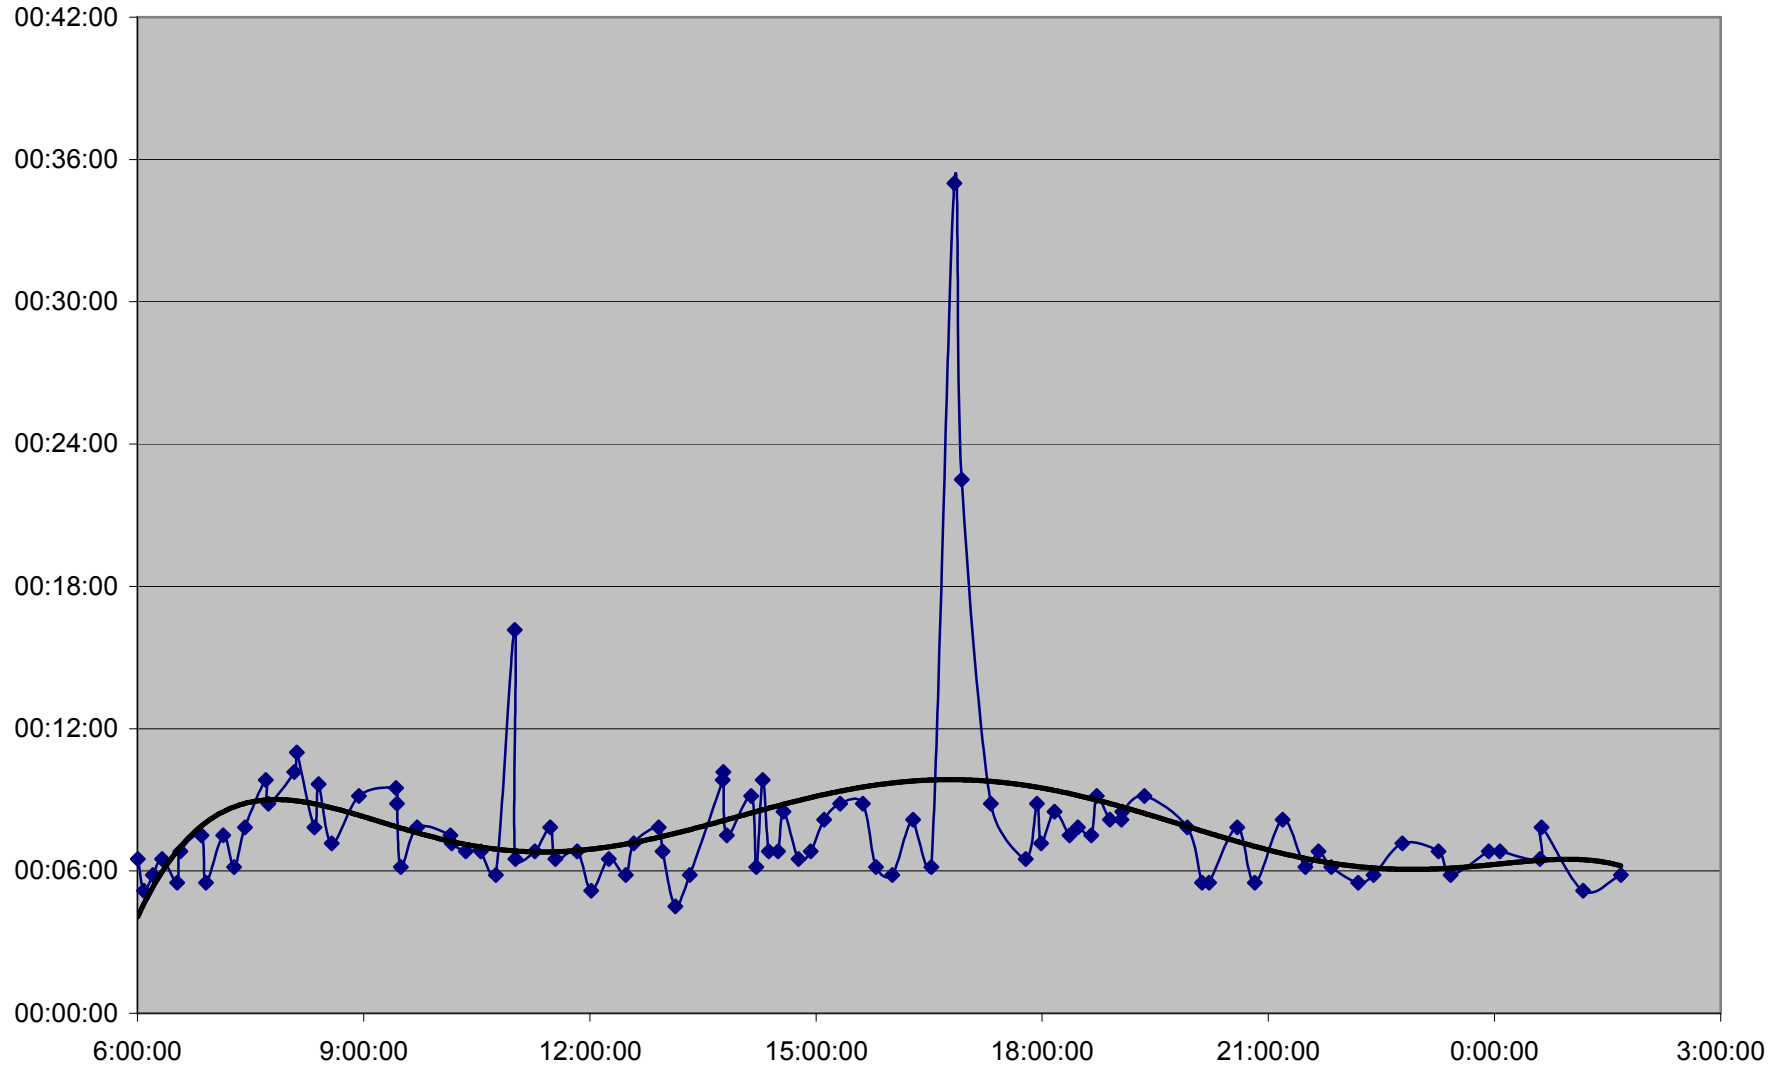

### QUEEN Up 20061201 from Neville Loop to Woodbine Ave.

**QUEEN Up 20061201 from Woodbine Ave. to Greenwood Ave.**

**QUEEN Up 20061201 from Greenwood Ave. to Broadview Ave.**

**QUEEN Up 20061201 from Broadview Ave. to Yonge St.**

**QUEEN Up 20061201 from Wilson Park Rd. to Parkside Dr.**

QUEEN Up 20061201 from Parkside Dr. to Queensway Humber

# QUEEN Up 20061201 from Queensway Humber to Lakeshore Humber

### QUEEN Up 20061201 from Lakeshore Humber to Royal York

**QUEEN Up 20061201 from Royal York to Kipling Ave.**