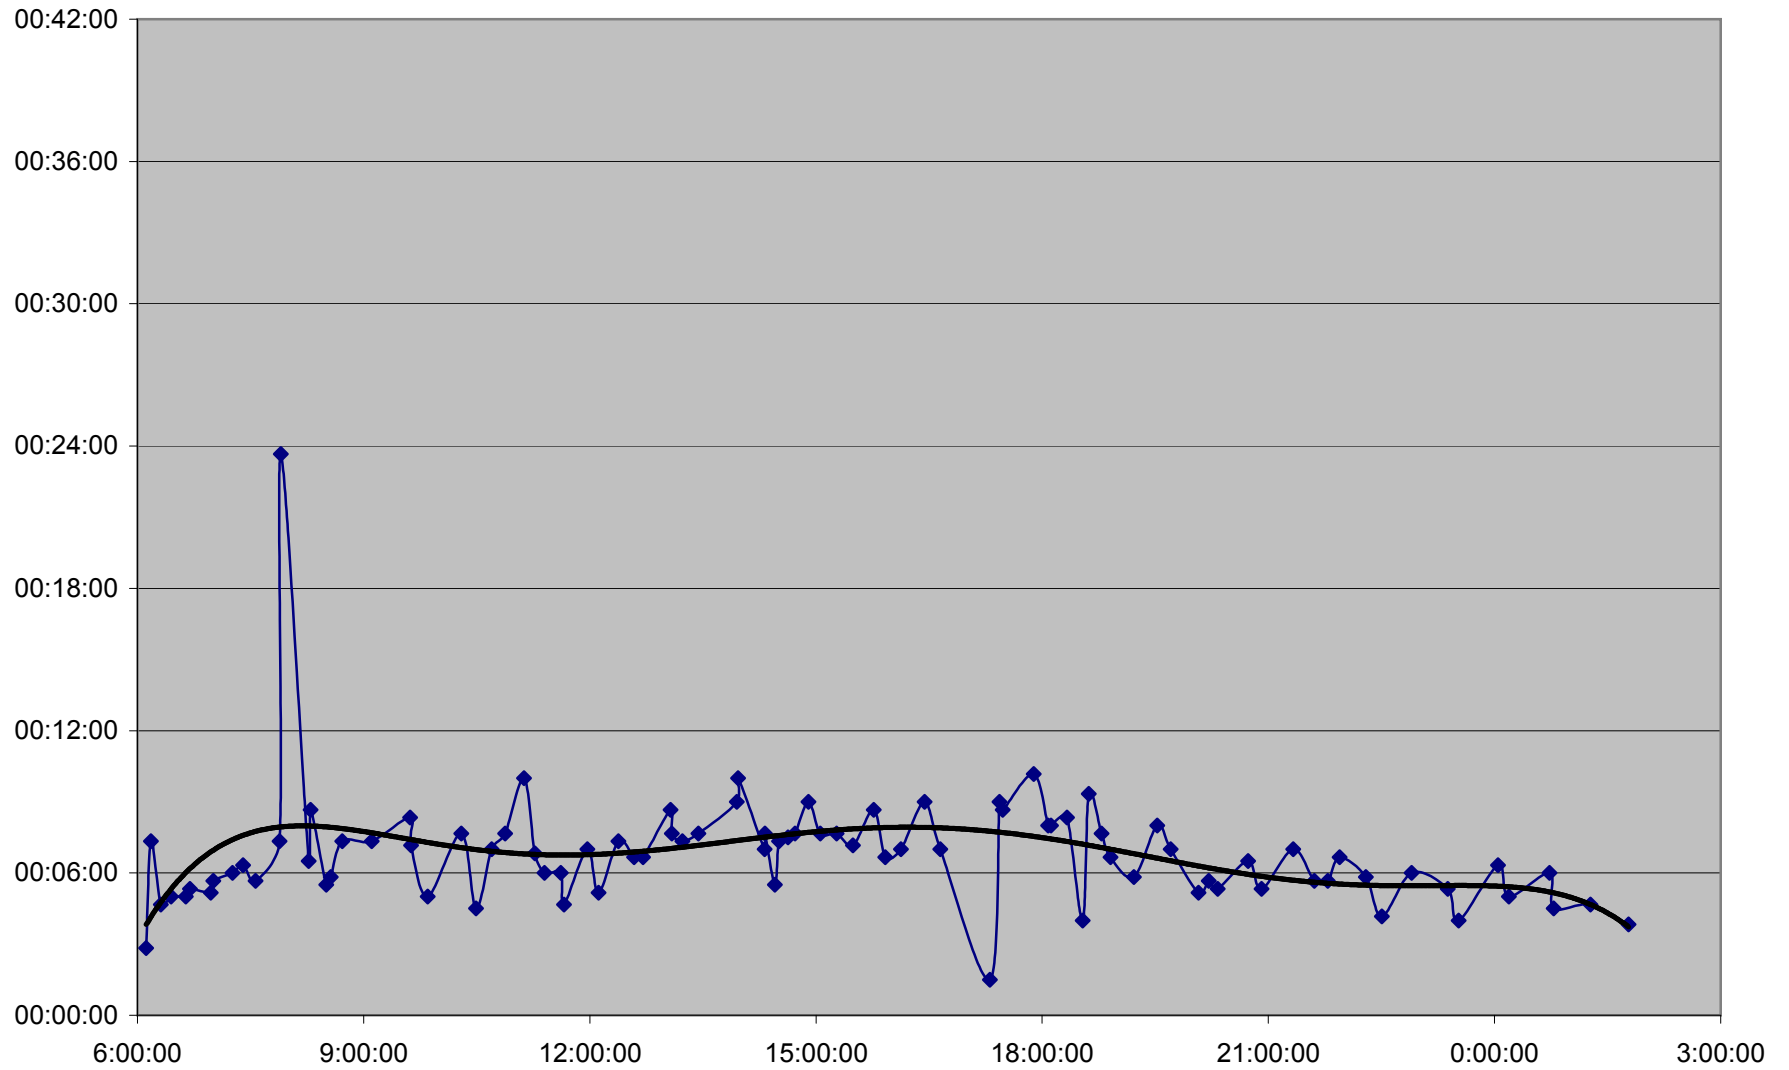

**QUEEN Up 20061201 from Wilson Park Rd. to Parkside Dr.**

QUEEN Up 20061201 from Parkside Dr. to Queensway Humber

# QUEEN Up 20061201 from Queensway Humber to Lakeshore Humber

### QUEEN Up 20061201 from Lakeshore Humber to Royal York

**QUEEN Up 20061201 from Royal York to Kipling Ave.**