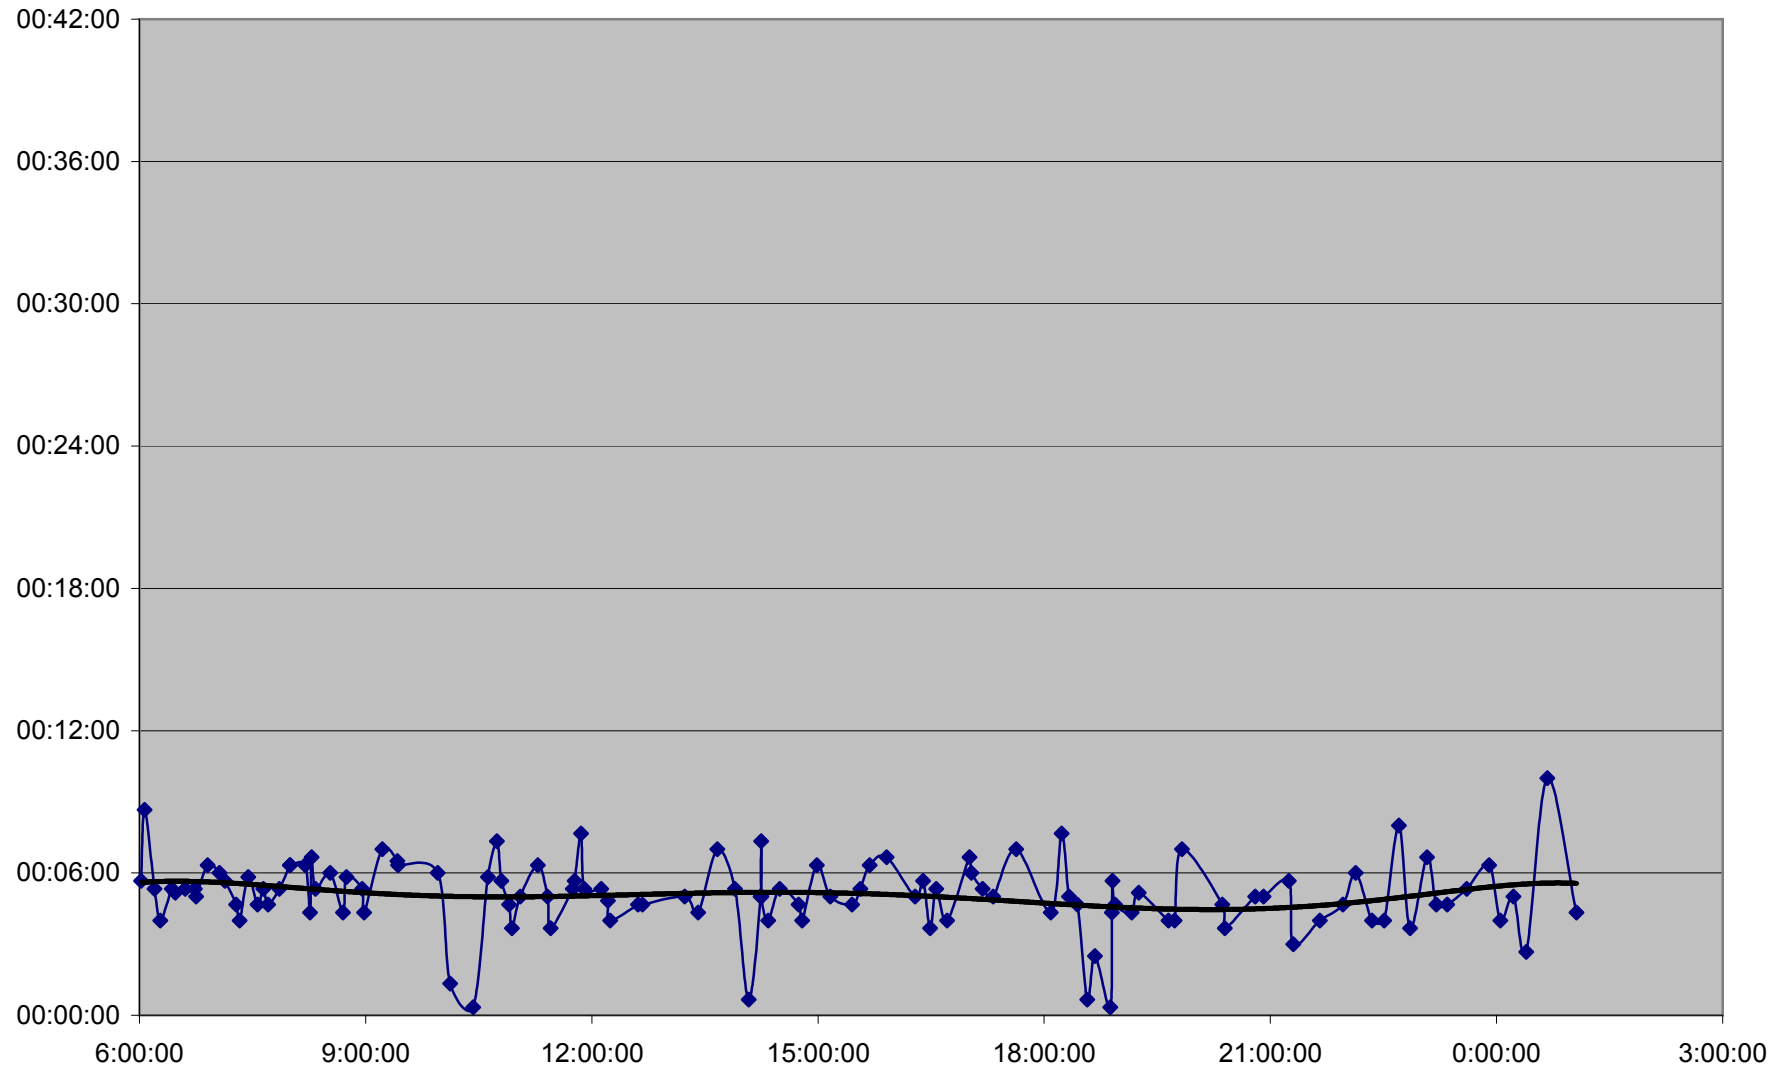

### QUEEN Up 20061201 from Neville Loop to Woodbine Ave.

**QUEEN Up 20061201 from Woodbine Ave. to Greenwood Ave.**

**QUEEN Up 20061201 from Greenwood Ave. to Broadview Ave.**

**QUEEN Up 20061201 from Broadview Ave. to Yonge St.**

**QUEEN Up 20061201 from Yonge St. to Spadina Ave.**

QUEEN Up 20061201 from Spadina Ave. to Strachan Ave.

**QUEEN Up 20061201 from Strachan Ave. to Gladstone Ave.**

**QUEEN Up 20061201 from Gladstone Ave. to Wilson Park Rd.**

**QUEEN Up 20061201 from Wilson Park Rd. to Parkside Dr.**

QUEEN Up 20061201 from Parkside Dr. to Queensway Humber

### QUEEN Up 20061201 from Lakeshore Humber to Royal York

**QUEEN Up 20061201 from Royal York to Kipling Ave.**