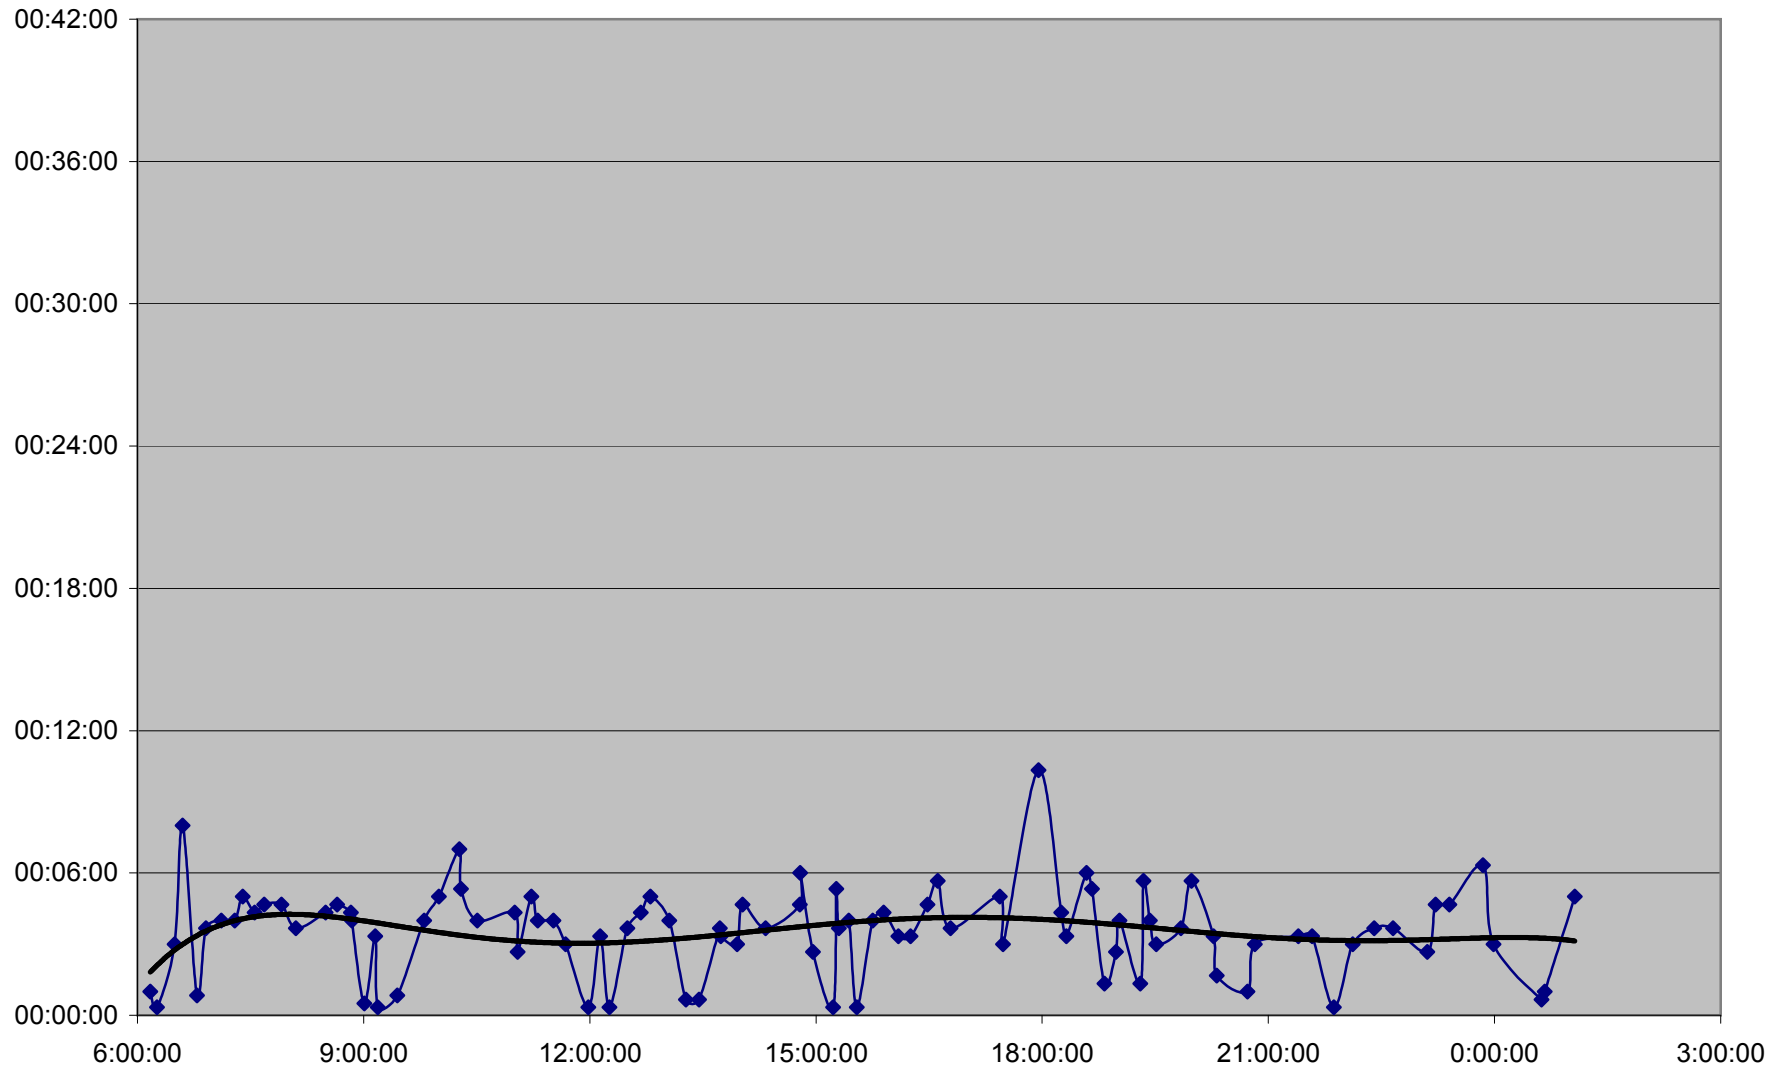

QUEEN Down 20061201 from Long Branch Loop to Kipling Ave.

QUEEN Down 20061201 from Kipling Ave. to Royal York

QUEEN Down 20061201 from Royal York to Lakeshore Humber

QUEEN Down 20061201 from Lakeshore Humber to Queensway Humber

QUEEN Down 20061201 from Queensway Humber to Parkside Dr.

QUEEN Down 20061201 from Parkside Dr. to Wilson Park Rd.

QUEEN Down 20061201 from Wilson Park Rd. to Gladstone Ave.

QUEEN Down 20061201 from Gladstone Ave. to Strachan Ave.

QUEEN Down 20061201 from Strachan Ave. to Spadina Ave.

QUEEN Down 20061201 from Spadina Ave. to Yonge St.

QUEEN Down 20061201 from Yonge St. to Broadview Ave.

QUEEN Down 20061201 from Broadview Ave. to Greenwood Ave.

QUEEN Down 20061201 from Greenwood Ave. to Woodbine Ave.

QUEEN Down 20061201 from Woodbine Ave. to Neville Loop