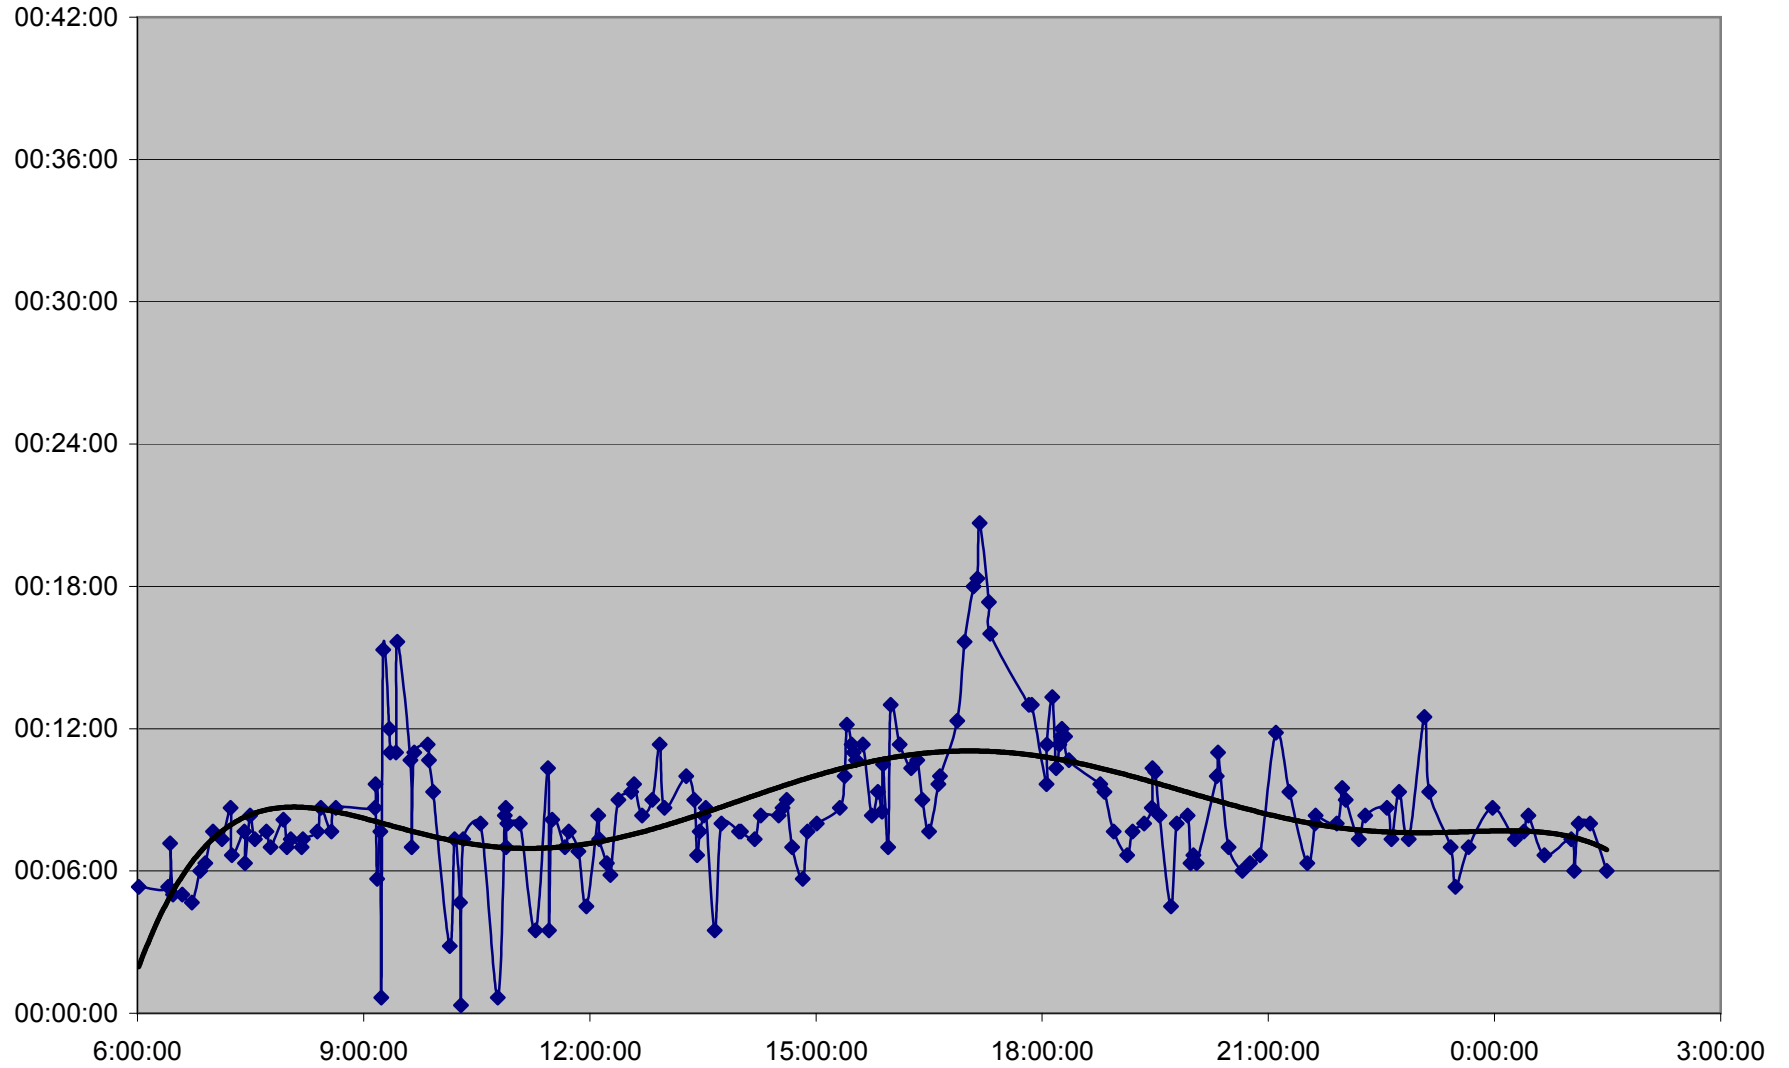

QUEEN Down 20061201 from Long Branch Loop to Kipling Ave.

QUEEN Down 20061201 from Kipling Ave. to Royal York

QUEEN Down 20061201 from Royal York to Lakeshore Humber

QUEEN Down 20061201 from Lakeshore Humber to Queensway Humber

QUEEN Down 20061201 from Queensway Humber to Parkside Dr.

QUEEN Down 20061201 from Parkside Dr. to Wilson Park Rd.

QUEEN Down 20061201 from Wilson Park Rd. to Gladstone Ave.

QUEEN Down 20061201 from Gladstone Ave. to Strachan Ave.

QUEEN Down 20061201 from Strachan Ave. to Spadina Ave.

QUEEN Down 20061201 from Spadina Ave. to Yonge St.

QUEEN Down 20061201 from Yonge St. to Broadview Ave.

QUEEN Down 20061201 from Broadview Ave. to Greenwood Ave.

QUEEN Down 20061201 from Greenwood Ave. to Woodbine Ave.

QUEEN Down 20061201 from Woodbine Ave. to Neville Loop