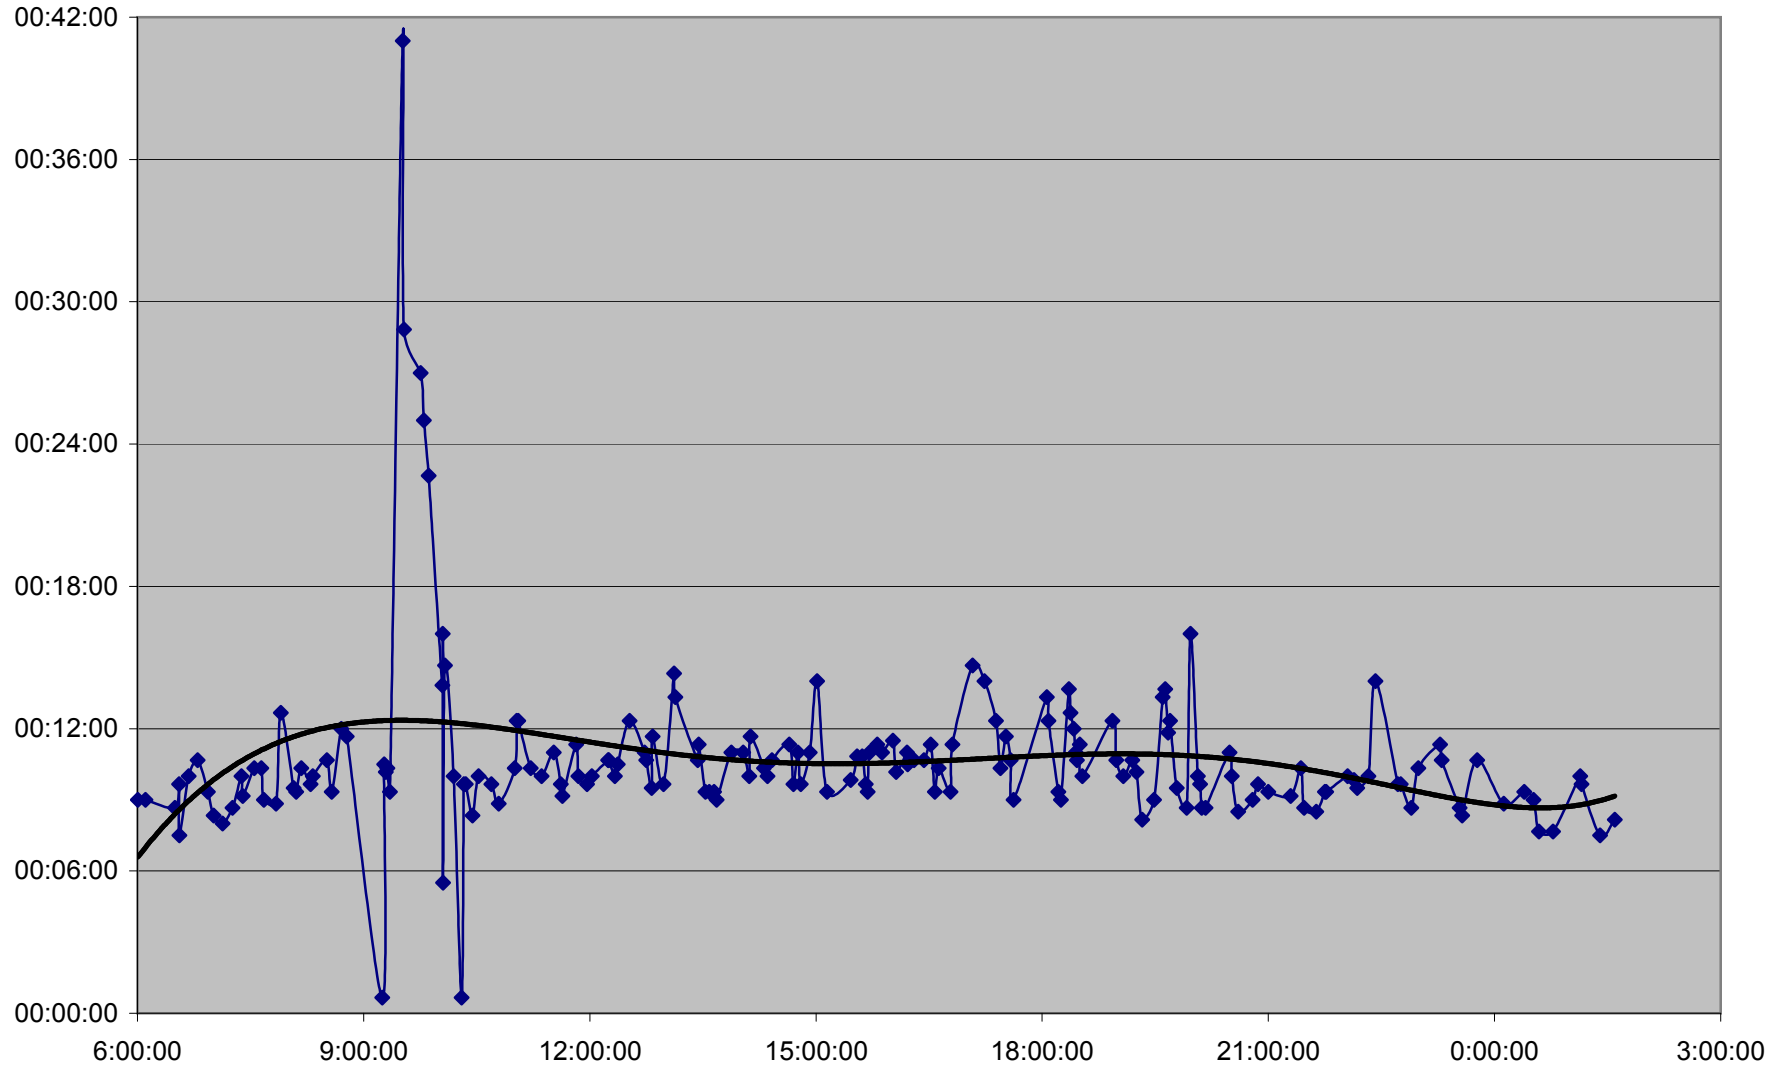

QUEEN Down 20061201 from Long Branch Loop to Kipling Ave.

QUEEN Down 20061201 from Kipling Ave. to Royal York

QUEEN Down 20061201 from Royal York to Lakeshore Humber

QUEEN Down 20061201 from Lakeshore Humber to Queensway Humber

QUEEN Down 20061201 from Queensway Humber to Parkside Dr.

QUEEN Down 20061201 from Parkside Dr. to Wilson Park Rd.

QUEEN Down 20061201 from Wilson Park Rd. to Gladstone Ave.

QUEEN Down 20061201 from Gladstone Ave. to Strachan Ave.

QUEEN Down 20061201 from Strachan Ave. to Spadina Ave.

QUEEN Down 20061201 from Spadina Ave. to Yonge St.

QUEEN Down 20061201 from Yonge St. to Broadview Ave.

QUEEN Down 20061201 from Broadview Ave. to Greenwood Ave.

QUEEN Down 20061201 from Greenwood Ave. to Woodbine Ave.

QUEEN Down 20061201 from Woodbine Ave. to Neville Loop