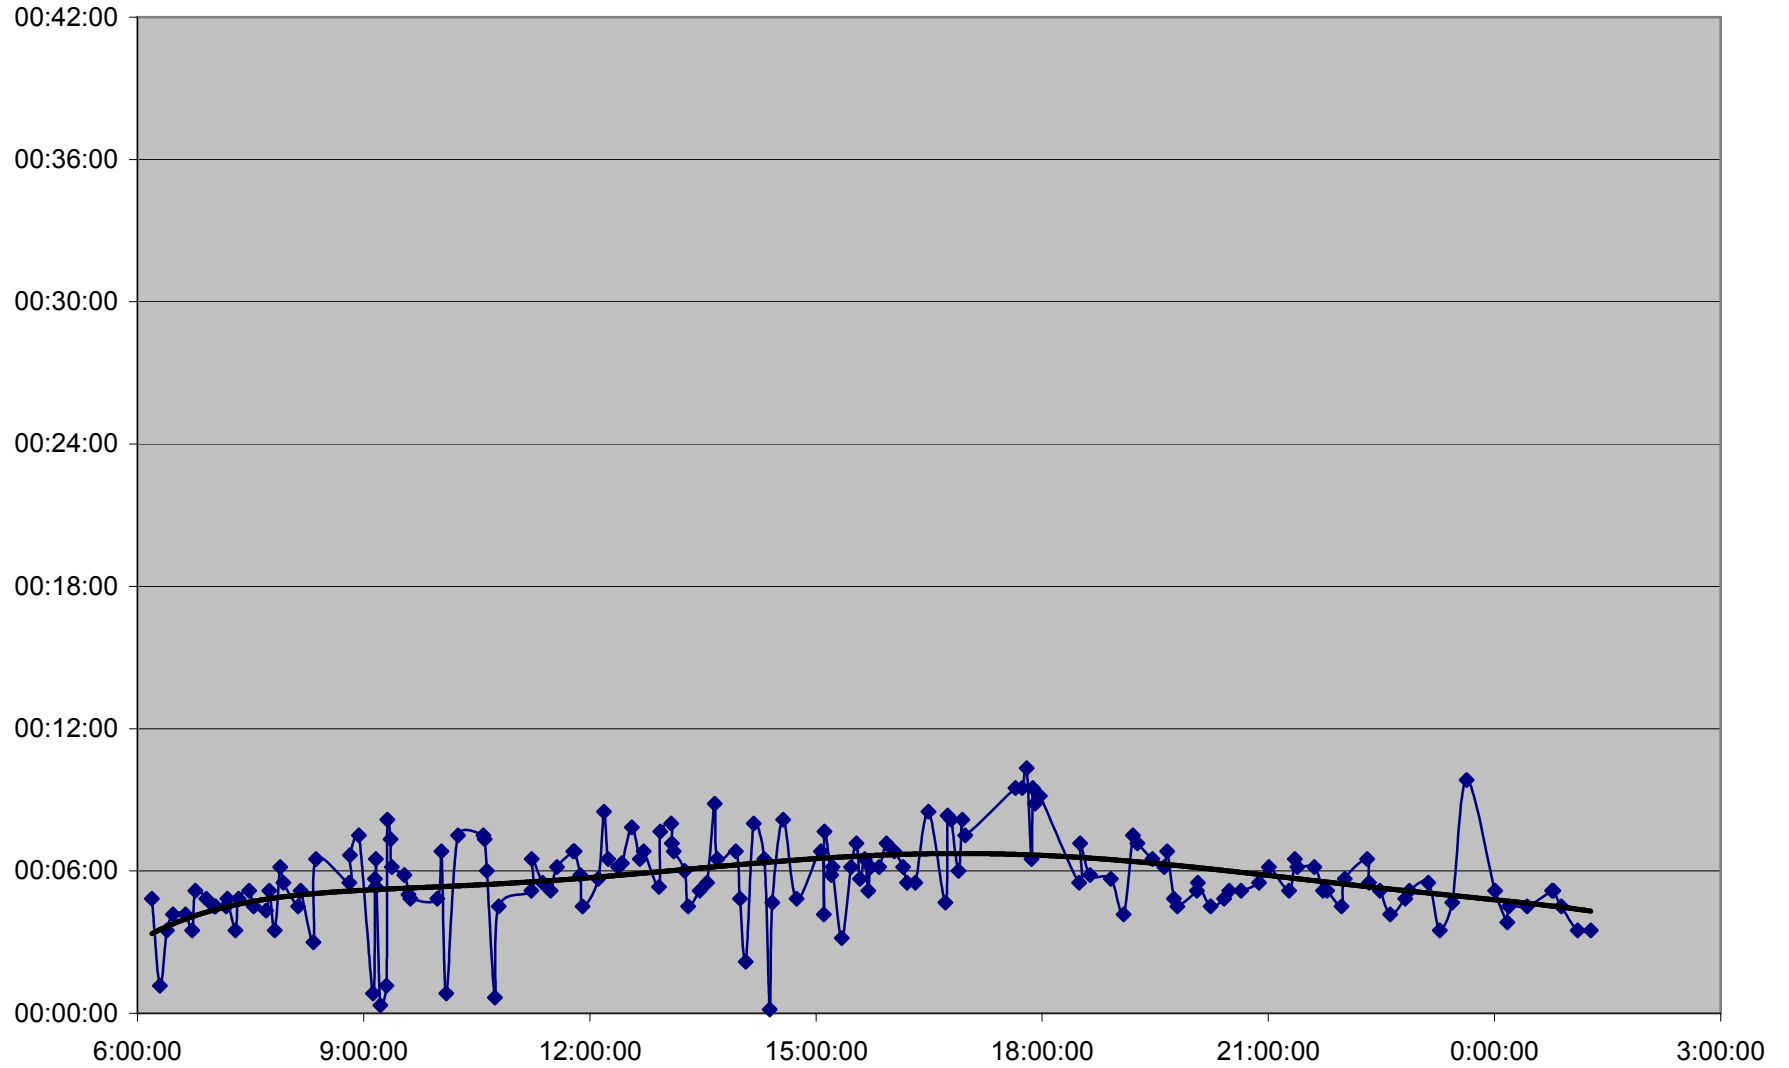

QUEEN Down 20061201 from Long Branch Loop to Kipling Ave.

QUEEN Down 20061201 from Kipling Ave. to Royal York

QUEEN Down 20061201 from Royal York to Lakeshore Humber

QUEEN Down 20061201 from Lakeshore Humber to Queensway Humber

QUEEN Down 20061201 from Queensway Humber to Parkside Dr.

QUEEN Down 20061201 from Parkside Dr. to Wilson Park Rd.

QUEEN Down 20061201 from Wilson Park Rd. to Gladstone Ave.

QUEEN Down 20061201 from Gladstone Ave. to Strachan Ave.

QUEEN Down 20061201 from Strachan Ave. to Spadina Ave.

QUEEN Down 20061201 from Spadina Ave. to Yonge St.

QUEEN Down 20061201 from Yonge St. to Broadview Ave.

QUEEN Down 20061201 from Broadview Ave. to Greenwood Ave.

QUEEN Down 20061201 from Greenwood Ave. to Woodbine Ave.

QUEEN Down 20061201 from Woodbine Ave. to Neville Loop