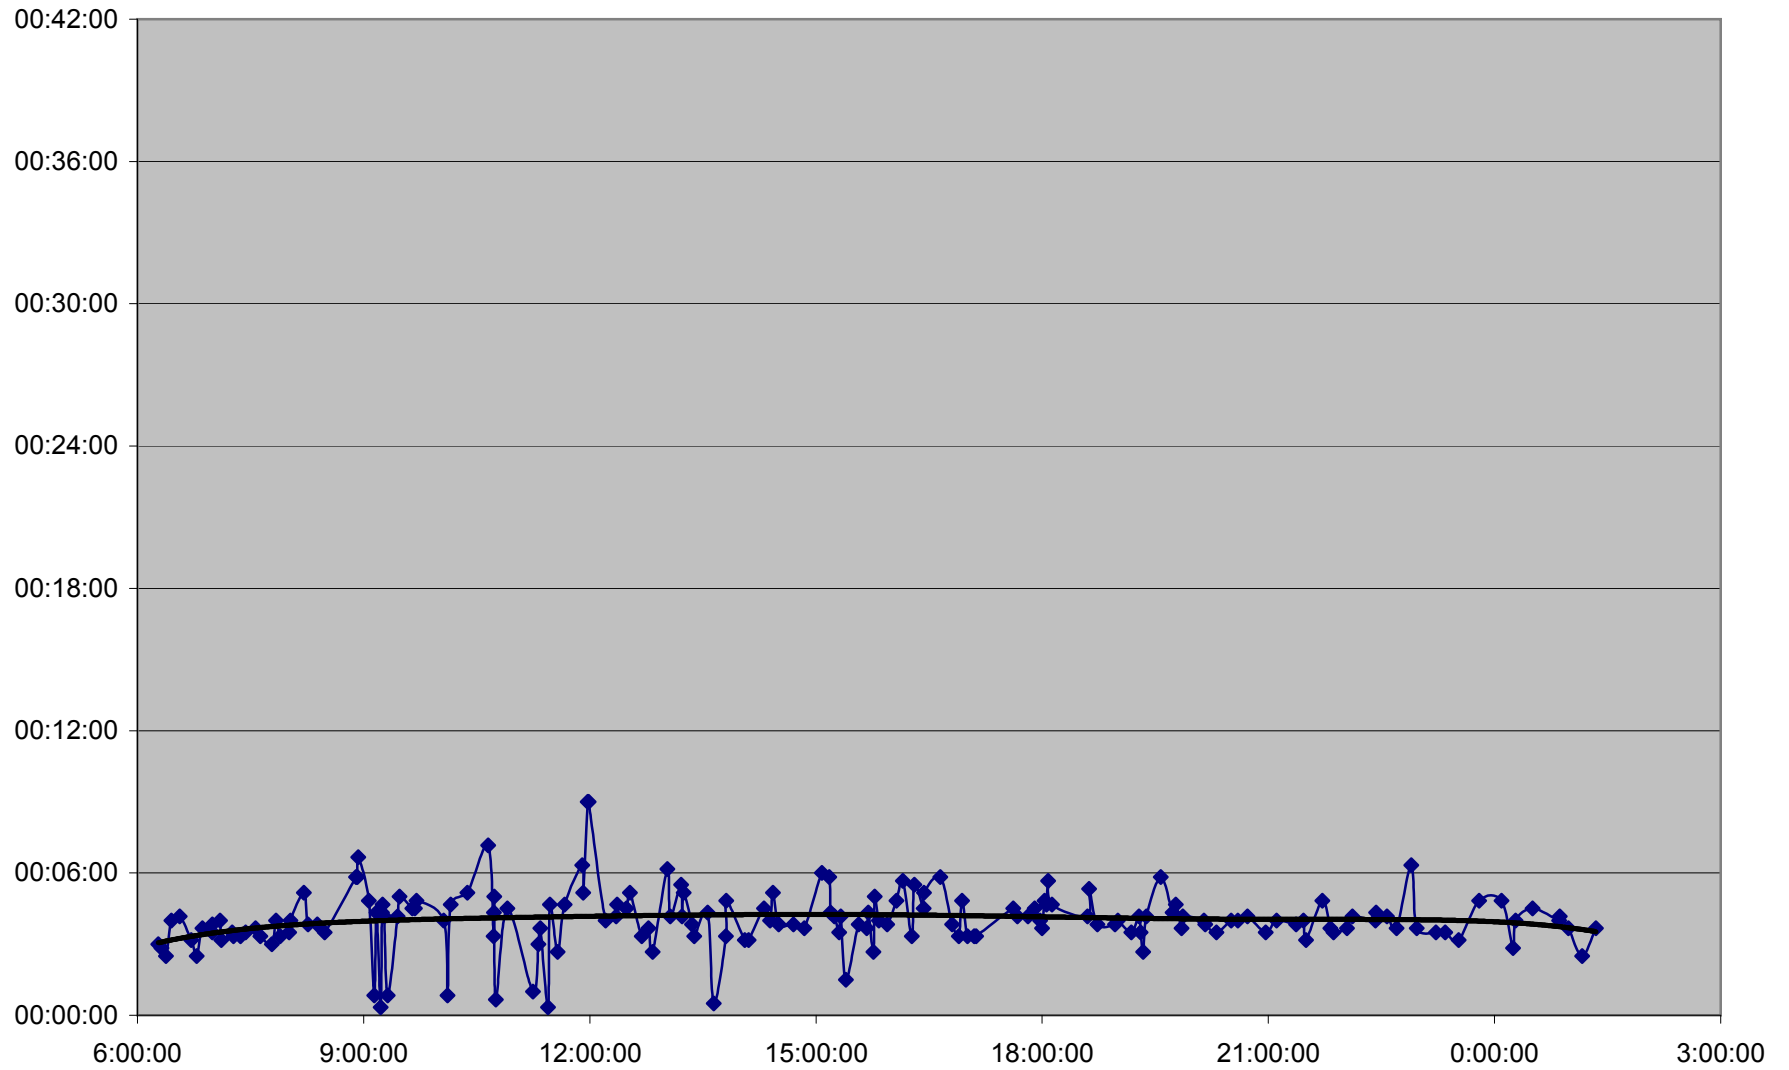

QUEEN Down 20061201 from Long Branch Loop to Kipling Ave.

QUEEN Down 20061201 from Kipling Ave. to Royal York

QUEEN Down 20061201 from Royal York to Lakeshore Humber

QUEEN Down 20061201 from Lakeshore Humber to Queensway Humber

QUEEN Down 20061201 from Queensway Humber to Parkside Dr.

QUEEN Down 20061201 from Parkside Dr. to Wilson Park Rd.

QUEEN Down 20061201 from Wilson Park Rd. to Gladstone Ave.

QUEEN Down 20061201 from Gladstone Ave. to Strachan Ave.

QUEEN Down 20061201 from Strachan Ave. to Spadina Ave.

QUEEN Down 20061201 from Spadina Ave. to Yonge St.

QUEEN Down 20061201 from Yonge St. to Broadview Ave.

QUEEN Down 20061201 from Broadview Ave. to Greenwood Ave.

QUEEN Down 20061201 from Greenwood Ave. to Woodbine Ave.

QUEEN Down 20061201 from Woodbine Ave. to Neville Loop