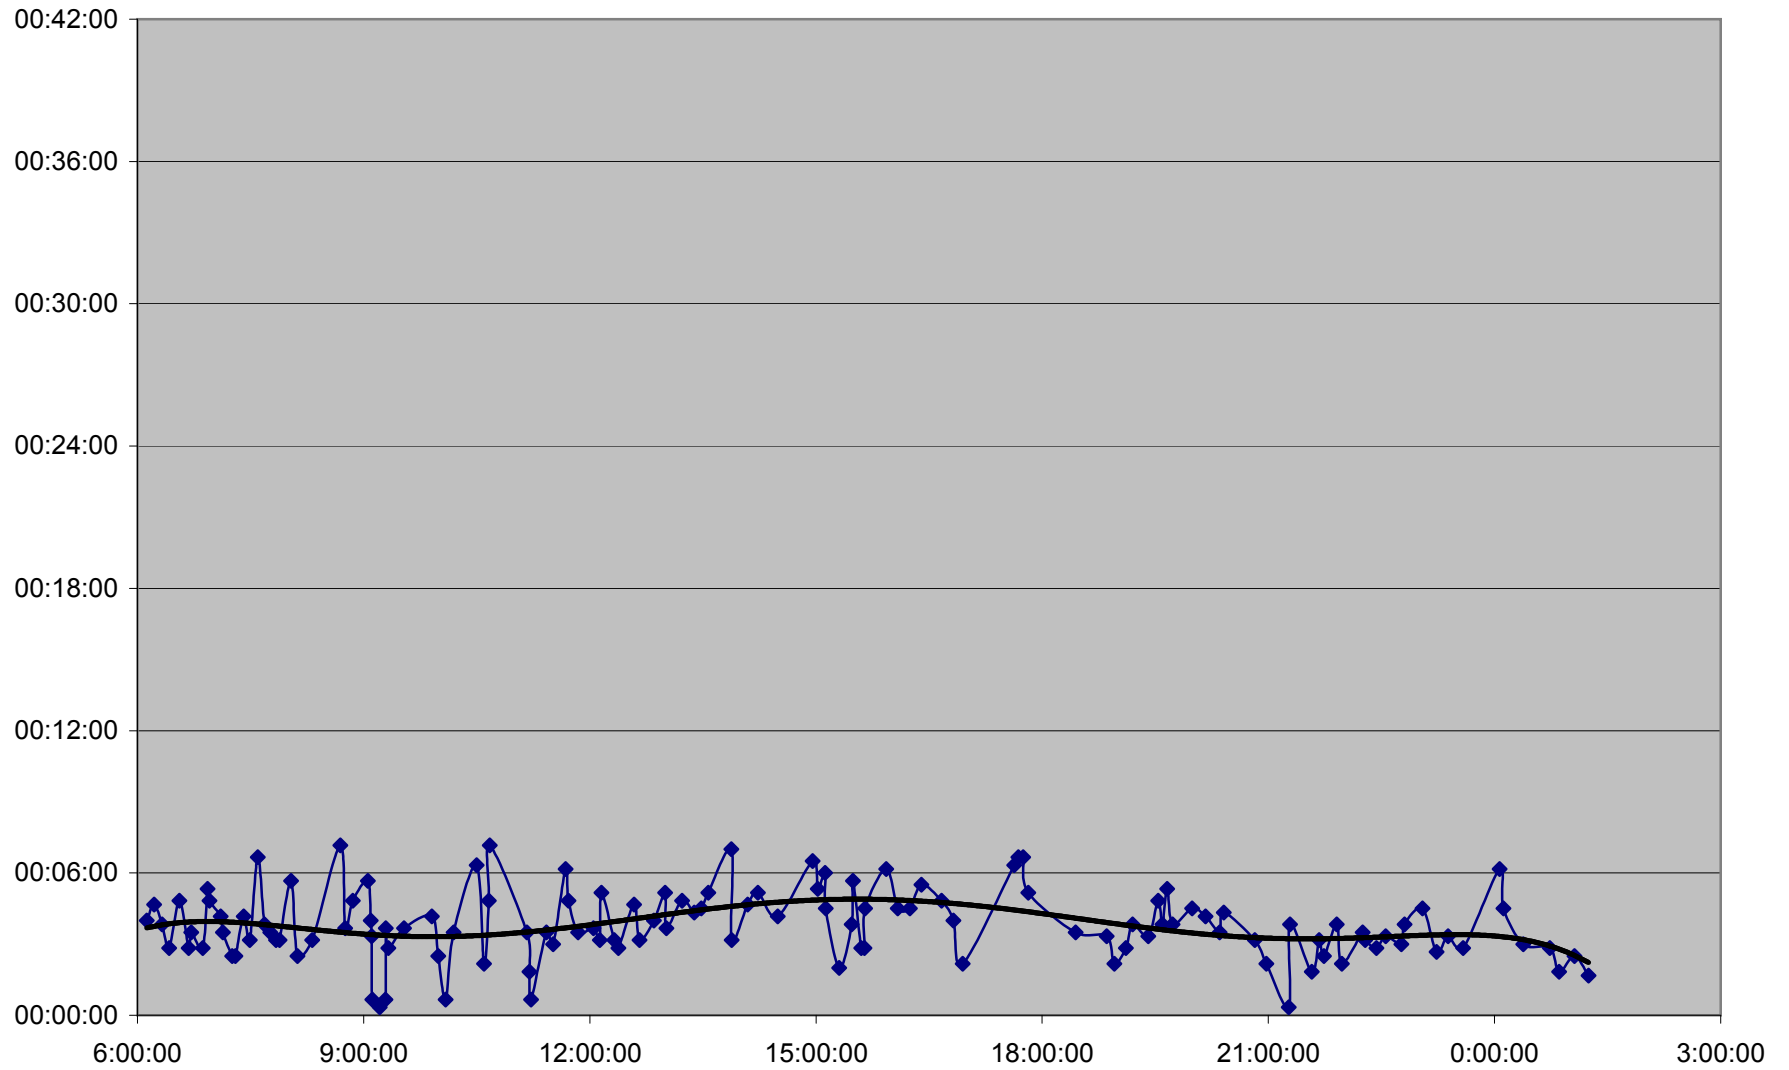

QUEEN Down 20061201 from Long Branch Loop to Kipling Ave.

QUEEN Down 20061201 from Kipling Ave. to Royal York

QUEEN Down 20061201 from Royal York to Lakeshore Humber

QUEEN Down 20061201 from Lakeshore Humber to Queensway Humber

QUEEN Down 20061201 from Queensway Humber to Parkside Dr.

QUEEN Down 20061201 from Parkside Dr. to Wilson Park Rd.

QUEEN Down 20061201 from Wilson Park Rd. to Gladstone Ave.

QUEEN Down 20061201 from Gladstone Ave. to Strachan Ave.

QUEEN Down 20061201 from Strachan Ave. to Spadina Ave.

QUEEN Down 20061201 from Spadina Ave. to Yonge St.

QUEEN Down 20061201 from Yonge St. to Broadview Ave.

QUEEN Down 20061201 from Broadview Ave. to Greenwood Ave.

QUEEN Down 20061201 from Greenwood Ave. to Woodbine Ave.

QUEEN Down 20061201 from Woodbine Ave. to Neville Loop