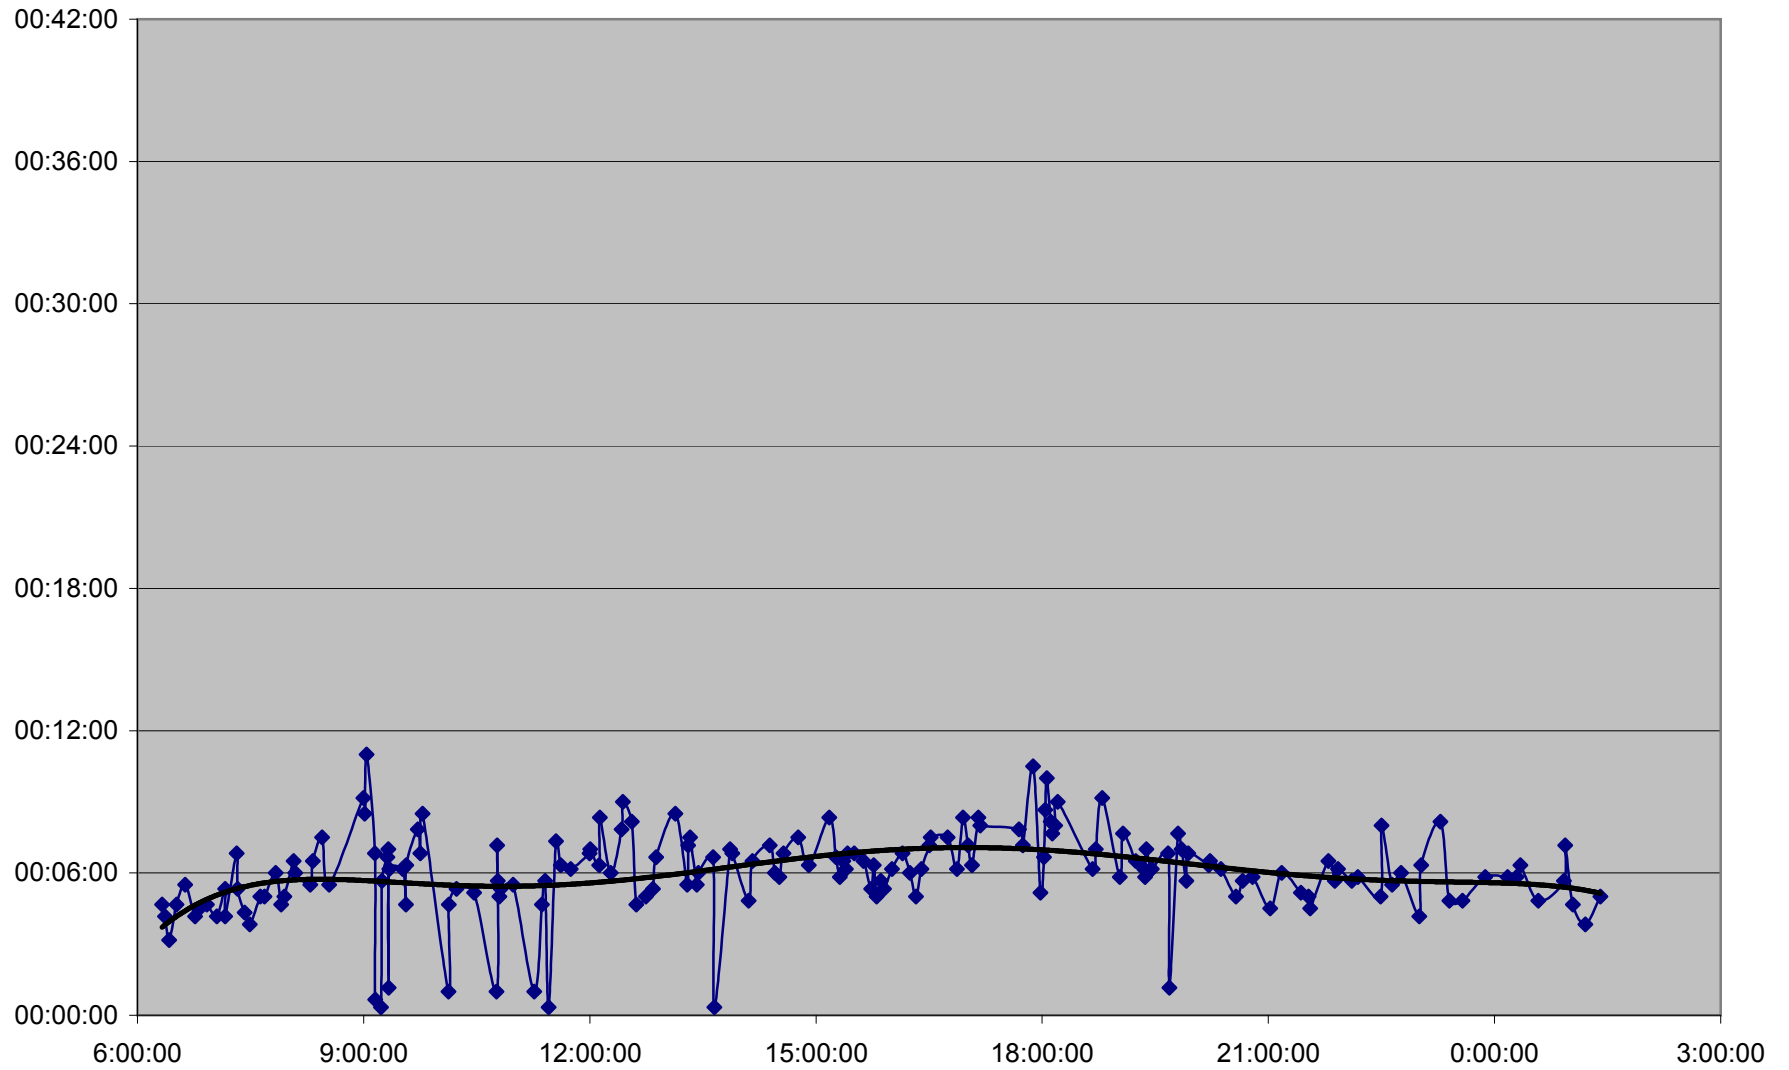

QUEEN Down 20061201 from Long Branch Loop to Kipling Ave.

QUEEN Down 20061201 from Kipling Ave. to Royal York

QUEEN Down 20061201 from Royal York to Lakeshore Humber

QUEEN Down 20061201 from Lakeshore Humber to Queensway Humber

QUEEN Down 20061201 from Queensway Humber to Parkside Dr.

QUEEN Down 20061201 from Parkside Dr. to Wilson Park Rd.

QUEEN Down 20061201 from Wilson Park Rd. to Gladstone Ave.

QUEEN Down 20061201 from Gladstone Ave. to Strachan Ave.

QUEEN Down 20061201 from Strachan Ave. to Spadina Ave.

QUEEN Down 20061201 from Spadina Ave. to Yonge St.

QUEEN Down 20061201 from Yonge St. to Broadview Ave.

QUEEN Down 20061201 from Broadview Ave. to Greenwood Ave.

QUEEN Down 20061201 from Greenwood Ave. to Woodbine Ave.

QUEEN Down 20061201 from Woodbine Ave. to Neville Loop