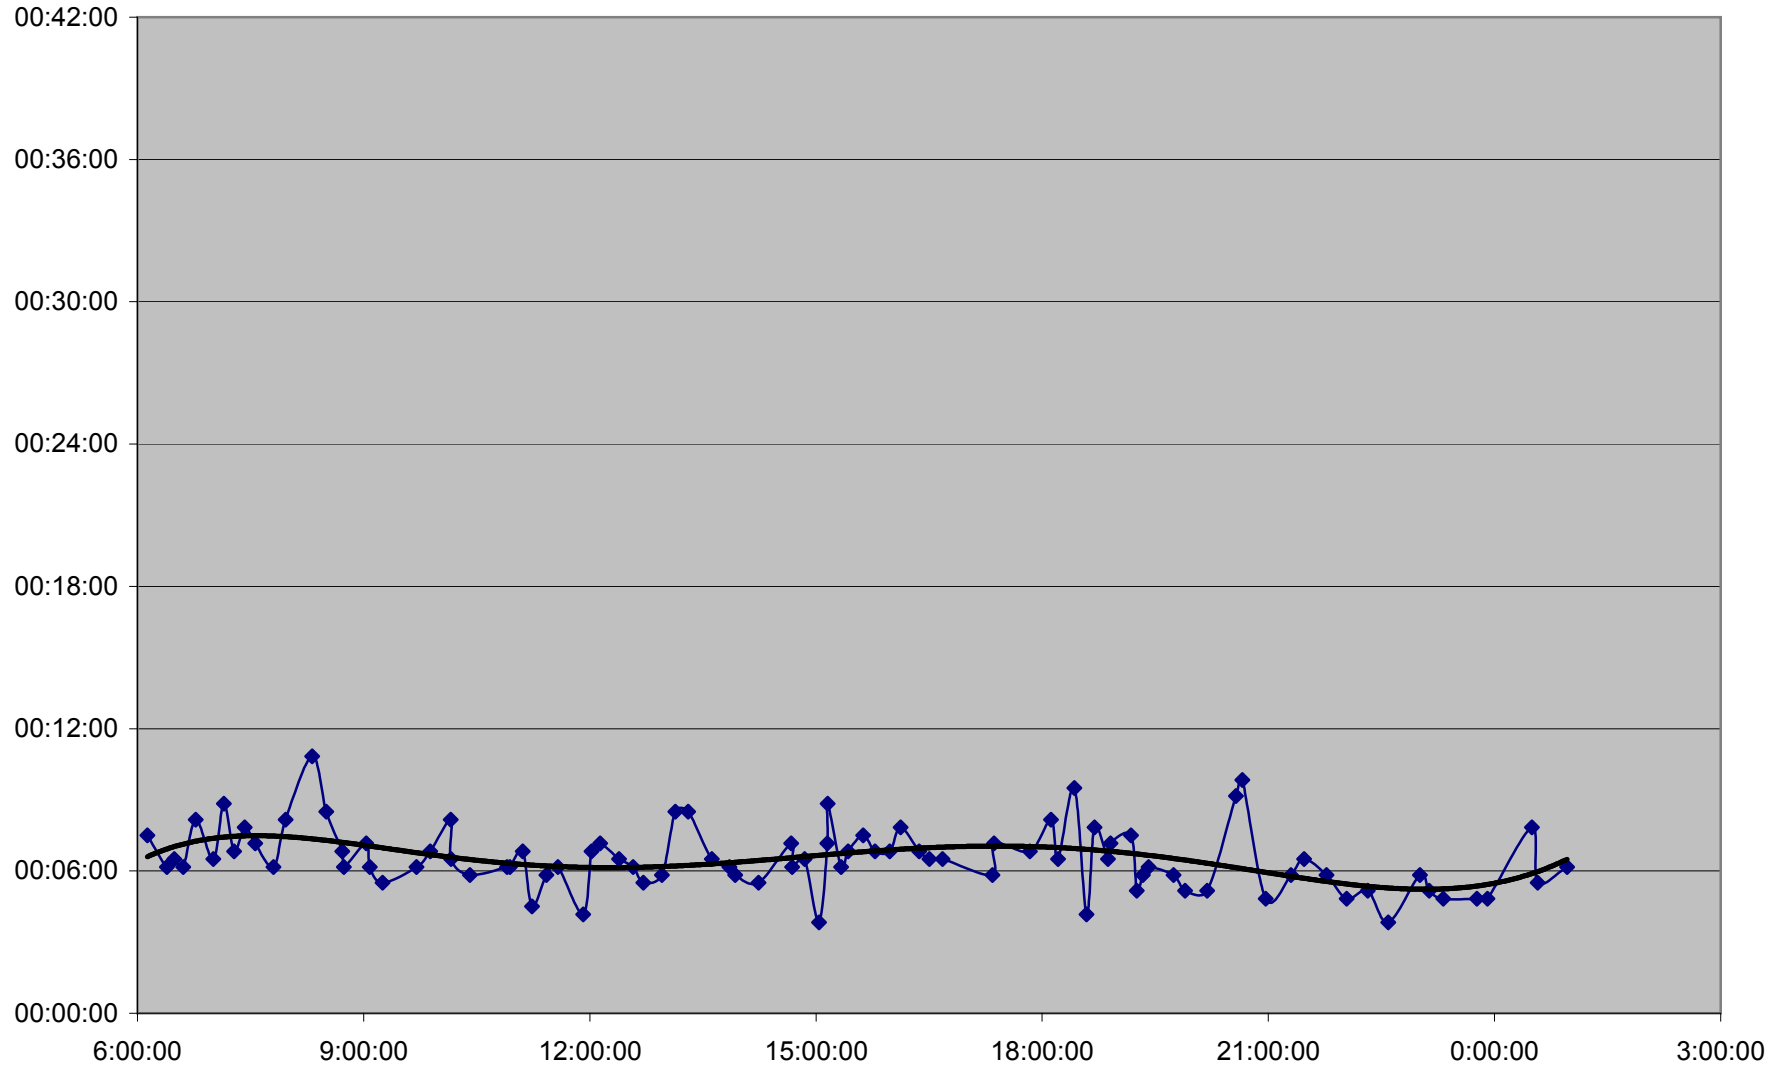

QUEEN Down 20061201 from Long Branch Loop to Kipling Ave.

QUEEN Down 20061201 from Kipling Ave. to Royal York

QUEEN Down 20061201 from Royal York to Lakeshore Humber

QUEEN Down 20061201 from Lakeshore Humber to Queensway Humber

QUEEN Down 20061201 from Queensway Humber to Parkside Dr.

QUEEN Down 20061201 from Parkside Dr. to Wilson Park Rd.

QUEEN Down 20061201 from Wilson Park Rd. to Gladstone Ave.

QUEEN Down 20061201 from Gladstone Ave. to Strachan Ave.

QUEEN Down 20061201 from Strachan Ave. to Spadina Ave.

QUEEN Down 20061201 from Spadina Ave. to Yonge St.

QUEEN Down 20061201 from Yonge St. to Broadview Ave.

QUEEN Down 20061201 from Broadview Ave. to Greenwood Ave.

QUEEN Down 20061201 from Greenwood Ave. to Woodbine Ave.

QUEEN Down 20061201 from Woodbine Ave. to Neville Loop