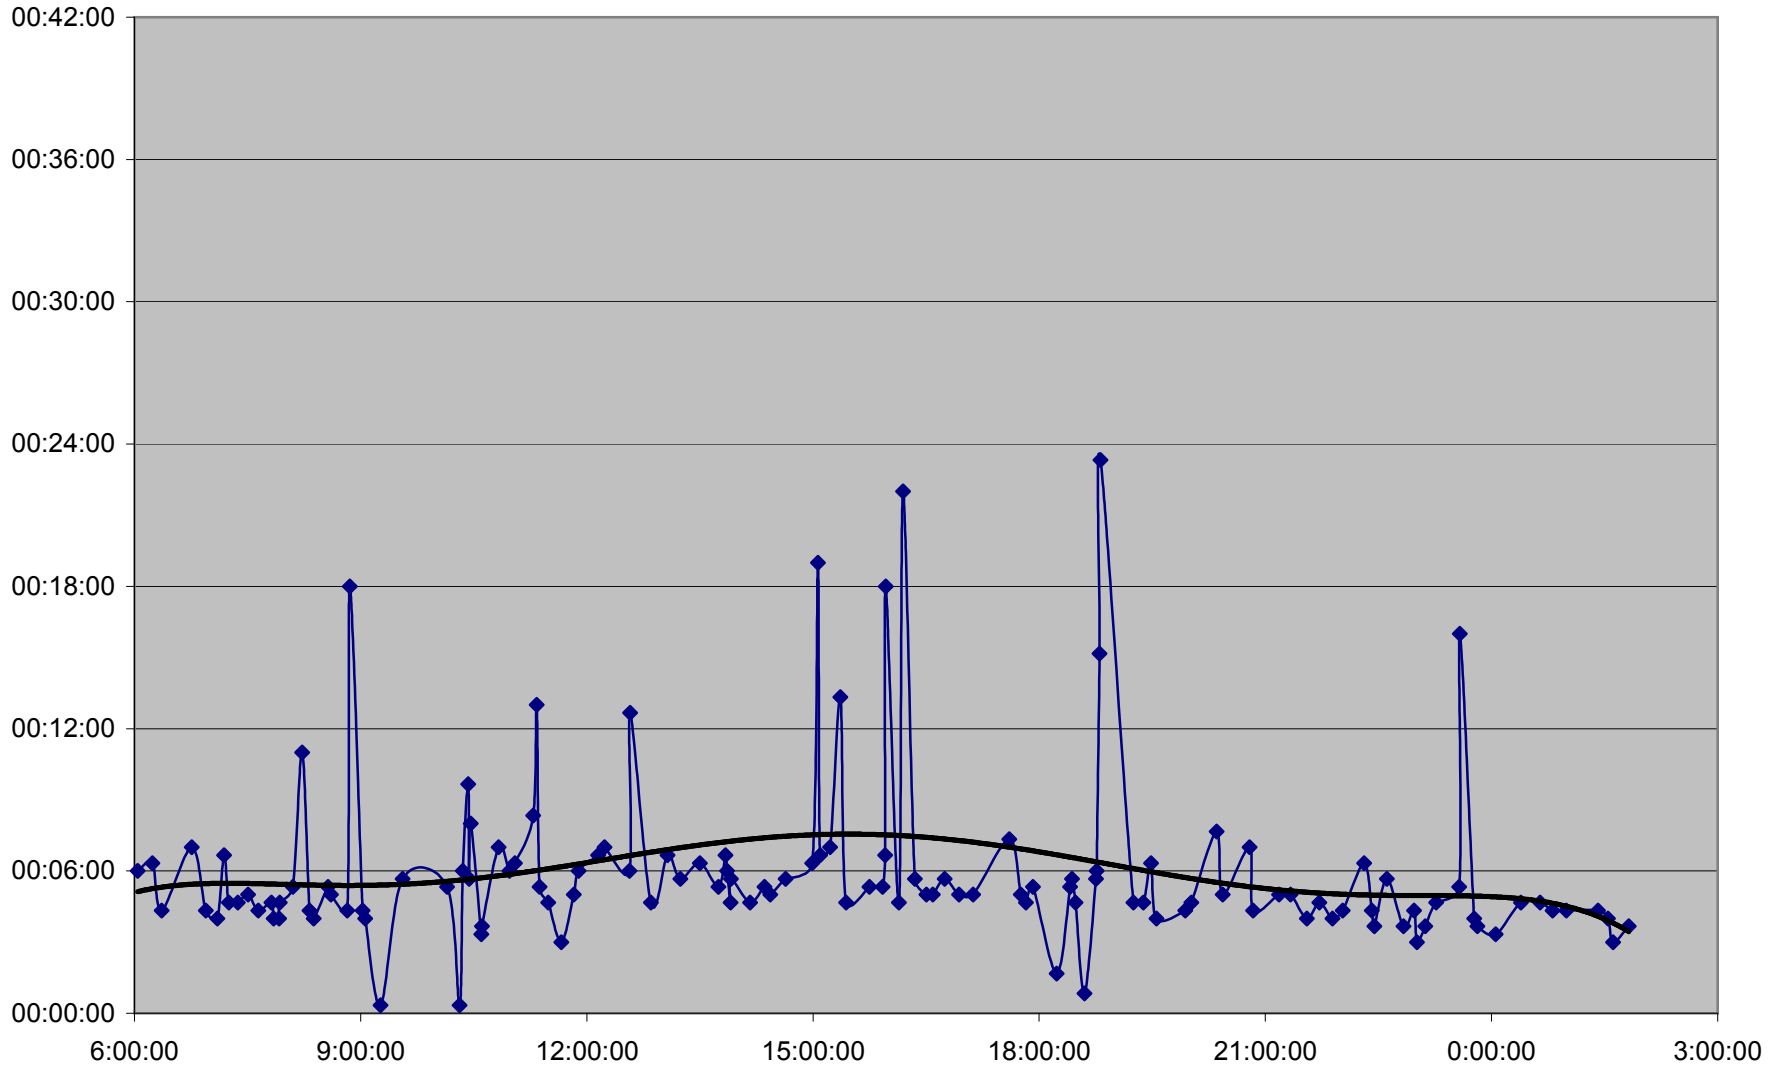

QUEEN Down 20061201 from Queensway Humber to Parkside Dr.

QUEEN Down 20061201 from Parkside Dr. to Wilson Park Rd.

QUEEN Down 20061201 from Wilson Park Rd. to Gladstone Ave.

QUEEN Down 20061201 from Gladstone Ave. to Strachan Ave.

QUEEN Down 20061201 from Strachan Ave. to Spadina Ave.

QUEEN Down 20061201 from Spadina Ave. to Yonge St.

QUEEN Down 20061201 from Yonge St. to Broadview Ave.

QUEEN Down 20061201 from Broadview Ave. to Greenwood Ave.

QUEEN Down 20061201 from Greenwood Ave. to Woodbine Ave.

QUEEN Down 20061201 from Woodbine Ave. to Neville Loop