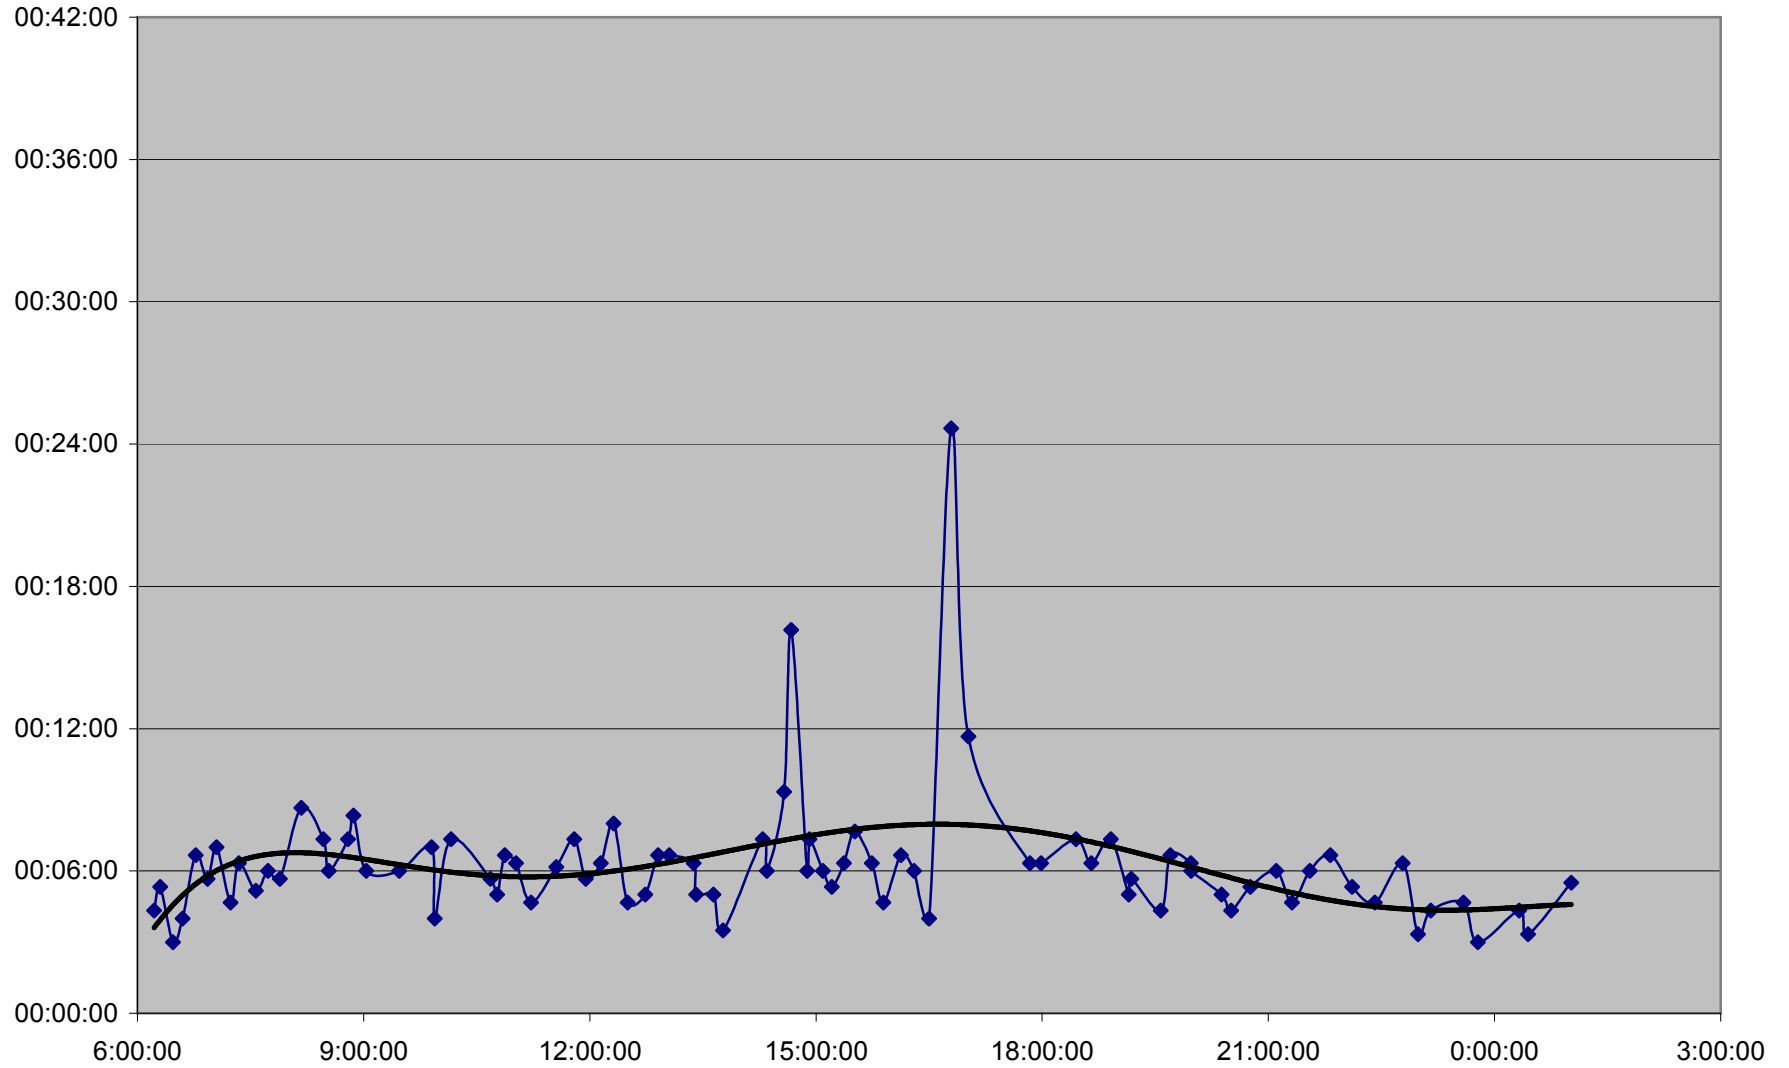

QUEEN Down 20061201 from Long Branch Loop to Kipling Ave.

QUEEN Down 20061201 from Kipling Ave. to Royal York

QUEEN Down 20061201 from Royal York to Lakeshore Humber

QUEEN Down 20061201 from Lakeshore Humber to Queensway Humber

QUEEN Down 20061201 from Queensway Humber to Parkside Dr.

QUEEN Down 20061201 from Parkside Dr. to Wilson Park Rd.

QUEEN Down 20061201 from Wilson Park Rd. to Gladstone Ave.

QUEEN Down 20061201 from Gladstone Ave. to Strachan Ave.

QUEEN Down 20061201 from Strachan Ave. to Spadina Ave.

QUEEN Down 20061201 from Spadina Ave. to Yonge St.

QUEEN Down 20061201 from Yonge St. to Broadview Ave.

QUEEN Down 20061201 from Broadview Ave. to Greenwood Ave.

QUEEN Down 20061201 from Greenwood Ave. to Woodbine Ave.

QUEEN Down 20061201 from Woodbine Ave. to Neville Loop