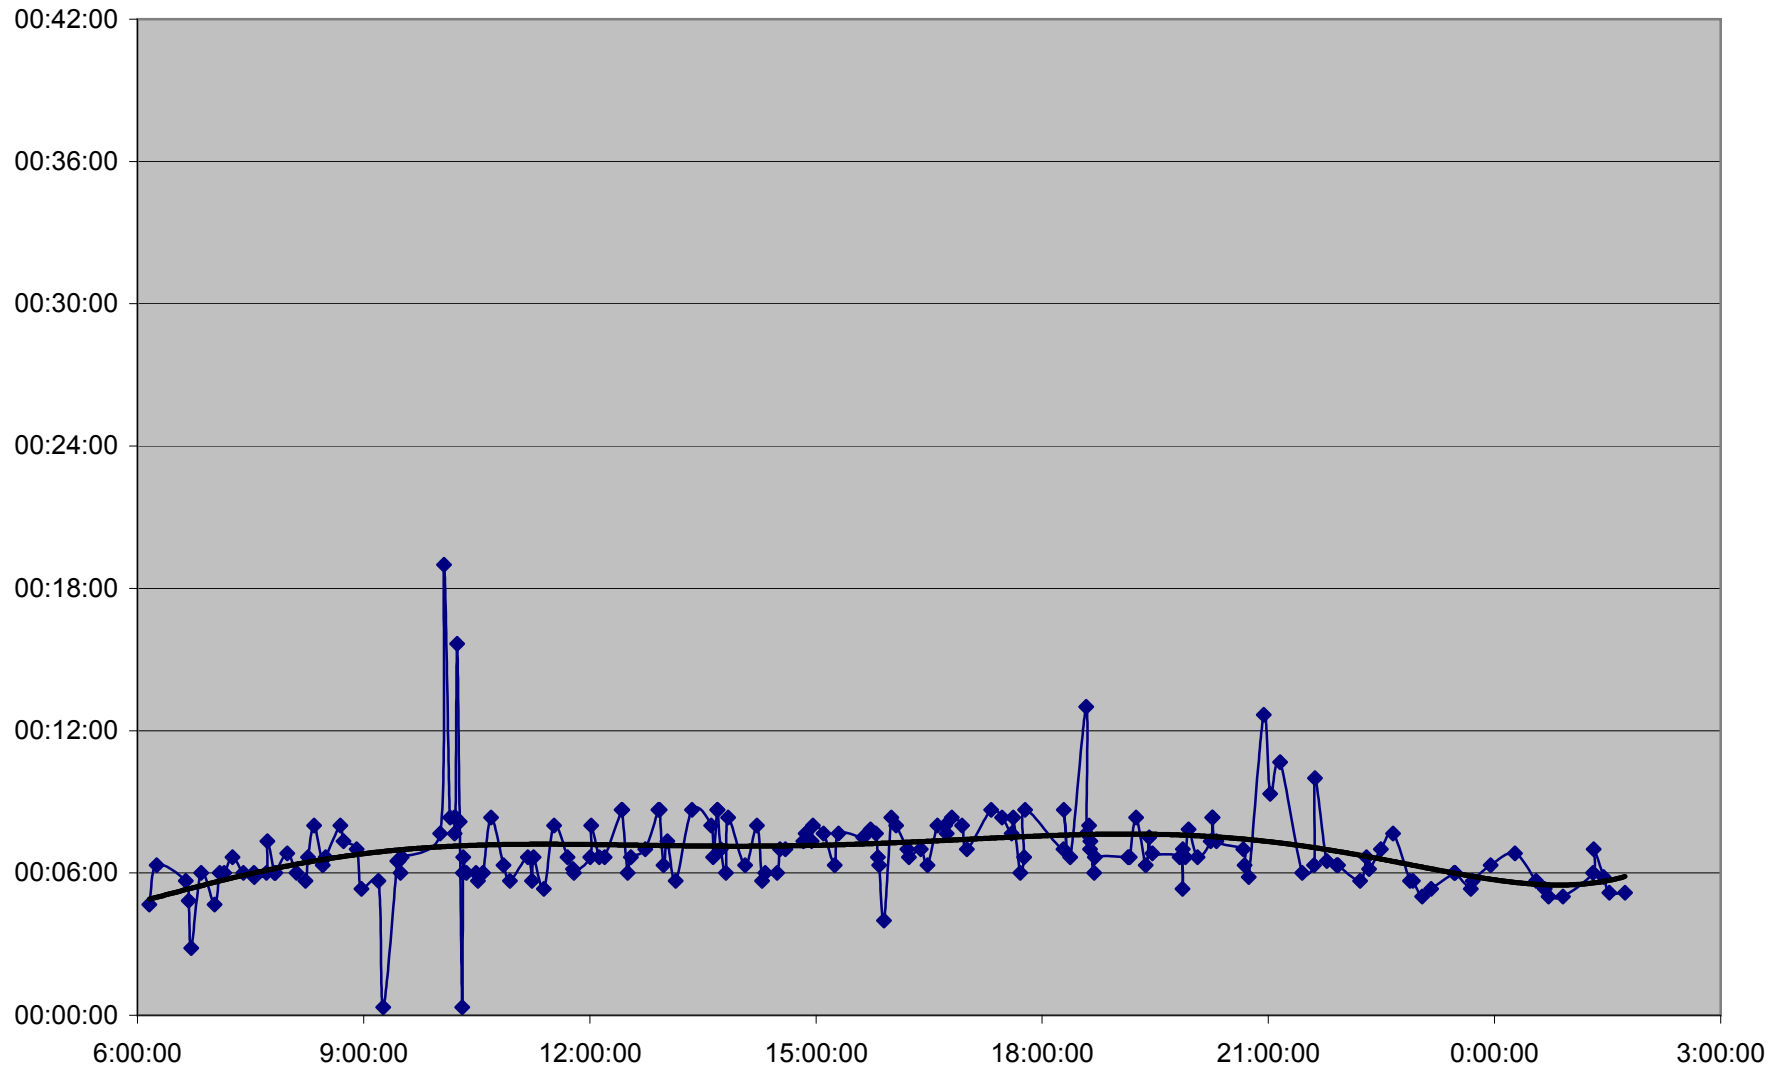

QUEEN Down 20061201 from Queensway Humber to Parkside Dr.

QUEEN Down 20061201 from Parkside Dr. to Wilson Park Rd.

QUEEN Down 20061201 from Wilson Park Rd. to Gladstone Ave.

QUEEN Down 20061201 from Gladstone Ave. to Strachan Ave.

QUEEN Down 20061201 from Strachan Ave. to Spadina Ave.

QUEEN Down 20061201 from Spadina Ave. to Yonge St.

QUEEN Down 20061201 from Yonge St. to Broadview Ave.

QUEEN Down 20061201 from Broadview Ave. to Greenwood Ave.

QUEEN Down 20061201 from Greenwood Ave. to Woodbine Ave.

QUEEN Down 20061201 from Woodbine Ave. to Neville Loop