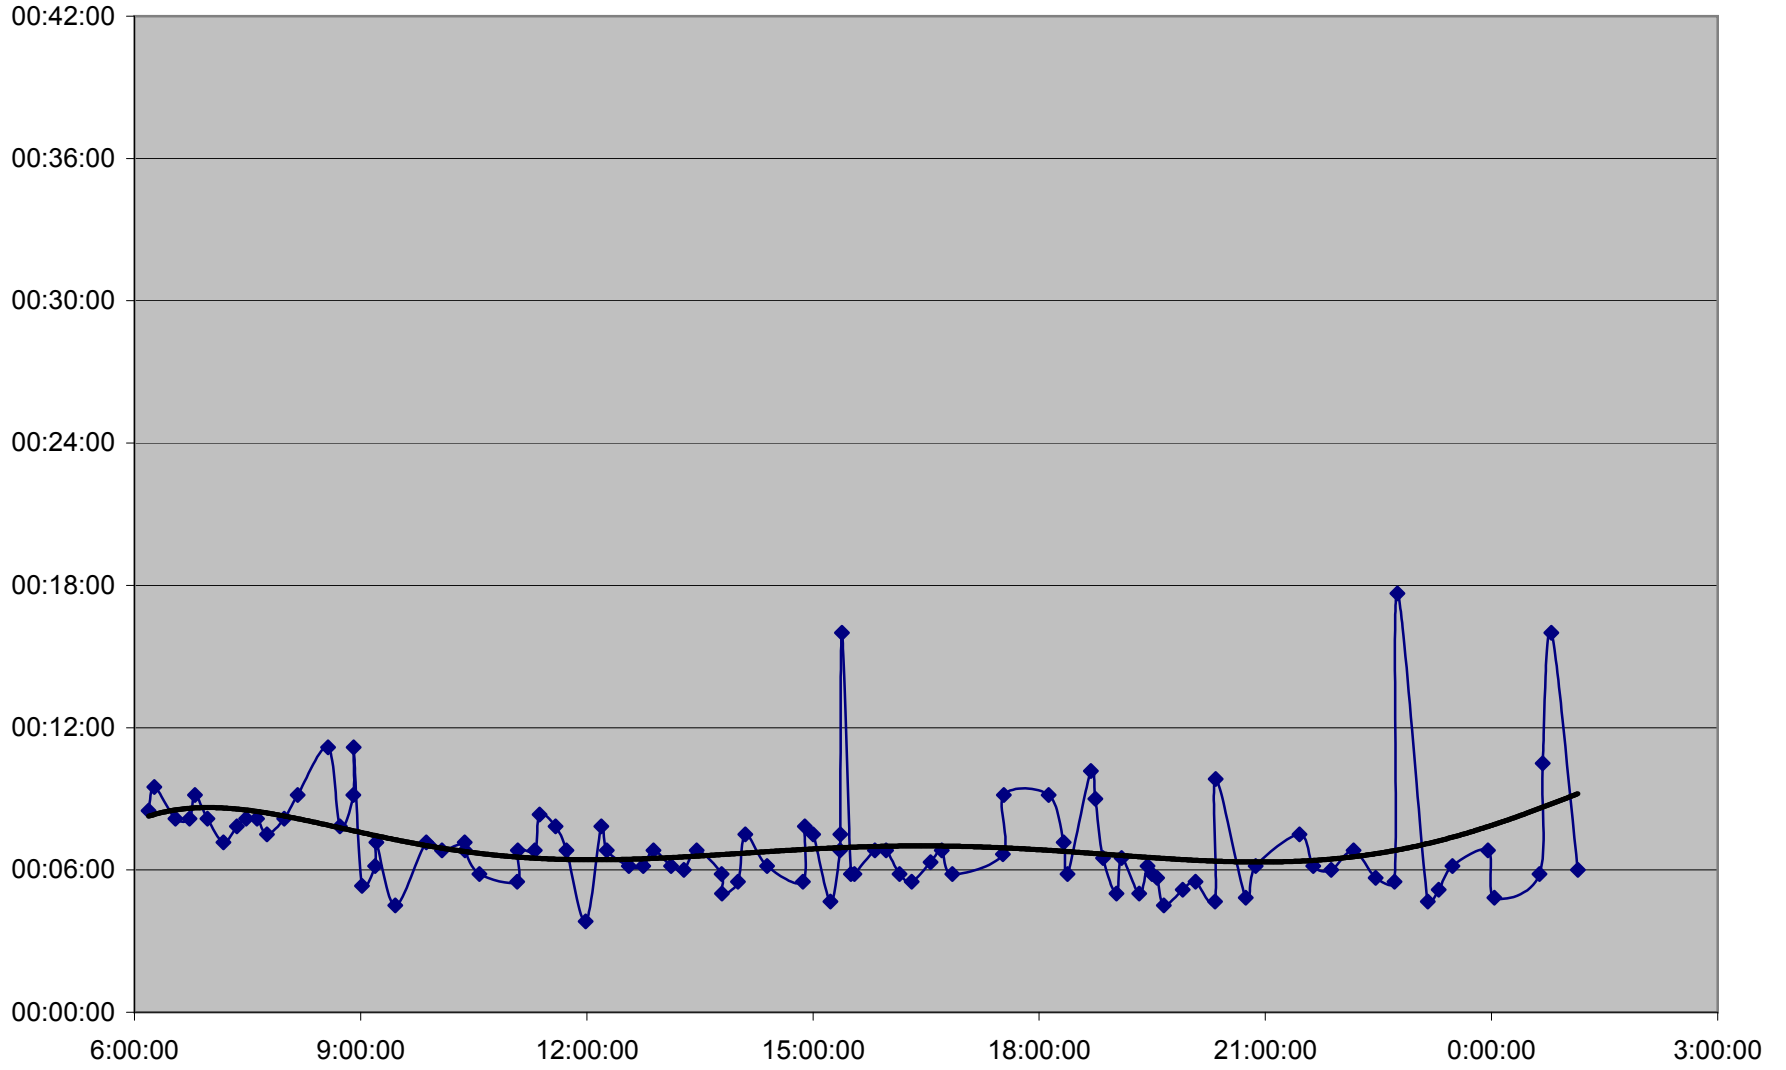

QUEEN Down 20061201 from Long Branch Loop to Kipling Ave.

QUEEN Down 20061201 from Kipling Ave. to Royal York

QUEEN Down 20061201 from Royal York to Lakeshore Humber

QUEEN Down 20061201 from Lakeshore Humber to Queensway Humber

QUEEN Down 20061201 from Queensway Humber to Parkside Dr.

QUEEN Down 20061201 from Parkside Dr. to Wilson Park Rd.

QUEEN Down 20061201 from Wilson Park Rd. to Gladstone Ave.

QUEEN Down 20061201 from Gladstone Ave. to Strachan Ave.

QUEEN Down 20061201 from Strachan Ave. to Spadina Ave.

QUEEN Down 20061201 from Spadina Ave. to Yonge St.

QUEEN Down 20061201 from Yonge St. to Broadview Ave.

QUEEN Down 20061201 from Broadview Ave. to Greenwood Ave.

QUEEN Down 20061201 from Greenwood Ave. to Woodbine Ave.

QUEEN Down 20061201 from Woodbine Ave. to Neville Loop