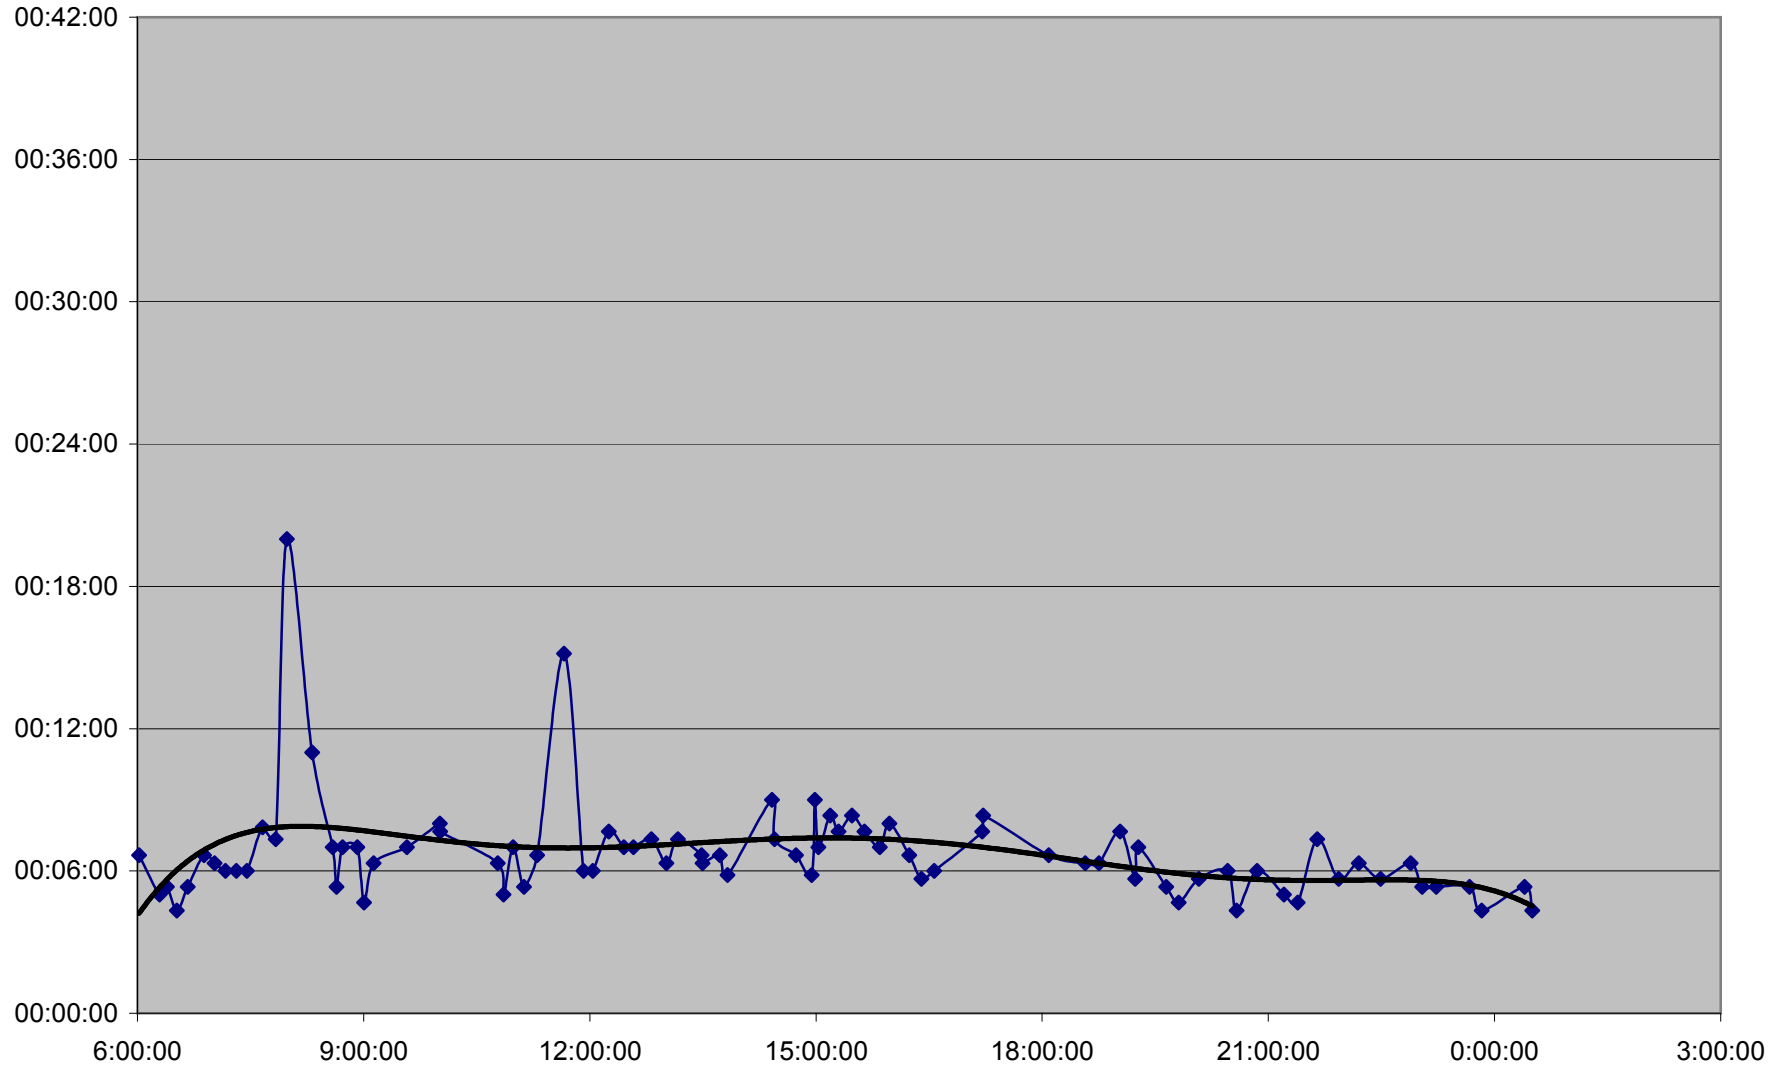

QUEEN Down 20061201 from Long Branch Loop to Kipling Ave.

QUEEN Down 20061201 from Kipling Ave. to Royal York

QUEEN Down 20061201 from Royal York to Lakeshore Humber

QUEEN Down 20061201 from Lakeshore Humber to Queensway Humber

QUEEN Down 20061201 from Queensway Humber to Parkside Dr.

QUEEN Down 20061201 from Parkside Dr. to Wilson Park Rd.

QUEEN Down 20061201 from Wilson Park Rd. to Gladstone Ave.

QUEEN Down 20061201 from Gladstone Ave. to Strachan Ave.

QUEEN Down 20061201 from Strachan Ave. to Spadina Ave.

QUEEN Down 20061201 from Spadina Ave. to Yonge St.

QUEEN Down 20061201 from Yonge St. to Broadview Ave.

QUEEN Down 20061201 from Broadview Ave. to Greenwood Ave.

QUEEN Down 20061201 from Greenwood Ave. to Woodbine Ave.

QUEEN Down 20061201 from Woodbine Ave. to Neville Loop