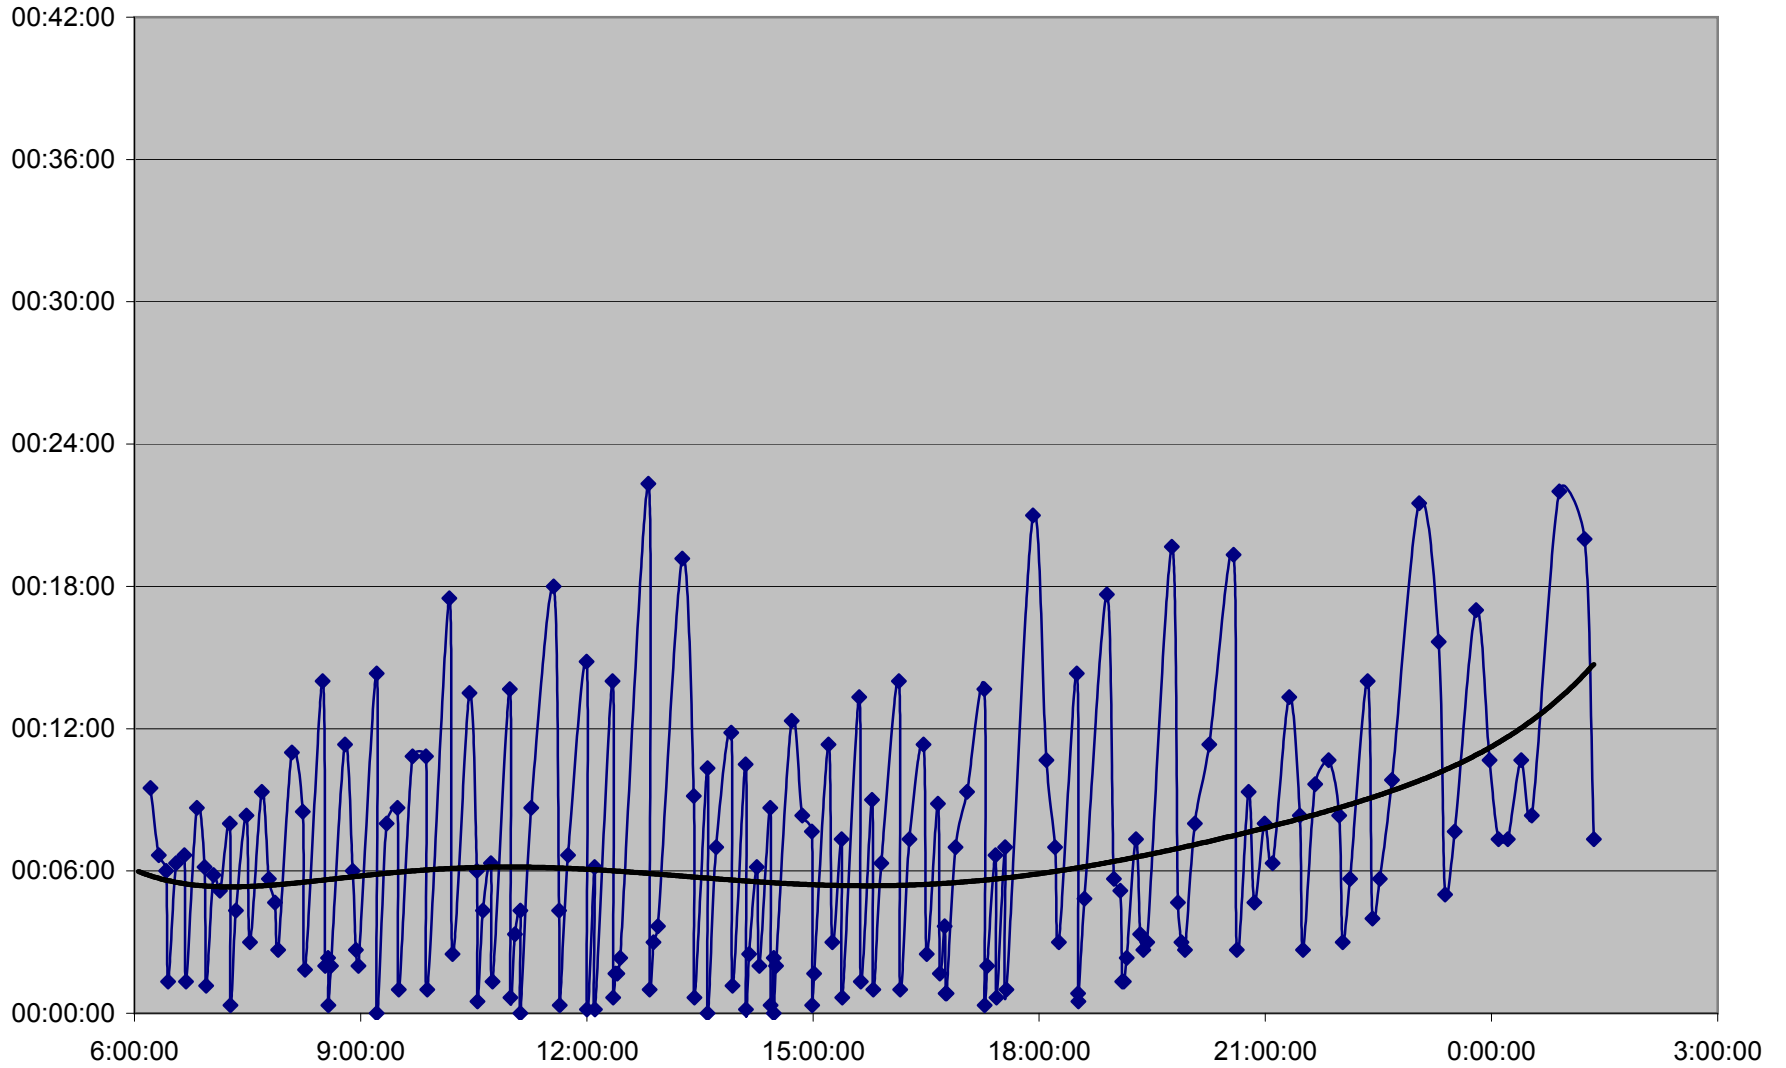

QUEEN Up 20061201 at Neville Loop

QUEEN Up 20061201 at Woodbine Ave.

QUEEN Up 20061201 at Greenwood Ave.

QUEEN Up 20061201 at Broadview Ave.

QUEEN Up 20061201 at Yonge St.

QUEEN Up 20061201 at Spadina Ave.

QUEEN Up 20061201 at Strachan Ave.

QUEEN Up 20061201 at Gladstone Ave.

QUEEN Up 20061201 at Wilson Park Rd.

QUEEN Up 20061201 at Parkside Dr.

QUEEN Up 20061201 at Queensway Humber

QUEEN Up 20061201 at Lakeshore Humber

QUEEN Up 20061201 at Royal York

QUEEN Up 20061201 at Kipling Ave.

QUEEN Up 20061201 at Long Branch Loop