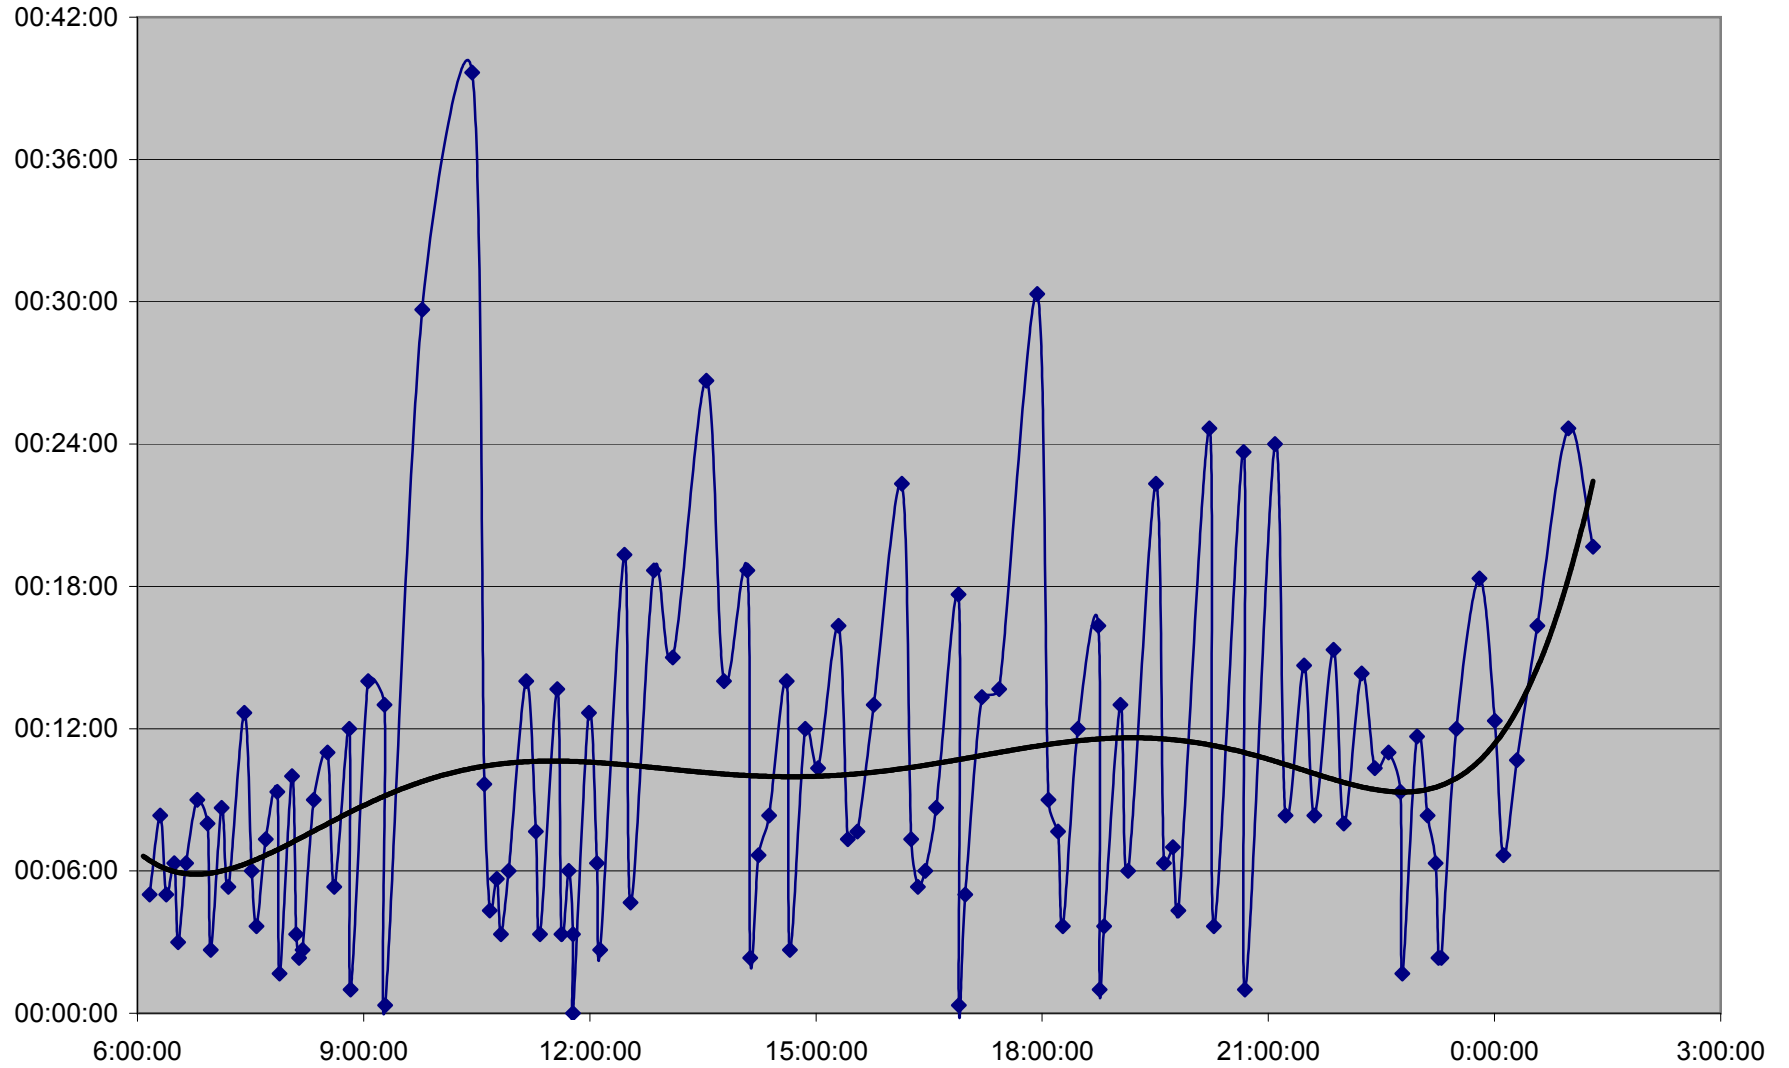

QUEEN Up 20061201 at Neville Loop

QUEEN Up 20061201 at Woodbine Ave.

QUEEN Up 20061201 at Greenwood Ave.

QUEEN Up 20061201 at Broadview Ave.

QUEEN Up 20061201 at Yonge St.

QUEEN Up 20061201 at Spadina Ave.

QUEEN Up 20061201 at Strachan Ave.

QUEEN Up 20061201 at Gladstone Ave.

QUEEN Up 20061201 at Wilson Park Rd.

QUEEN Up 20061201 at Parkside Dr.

QUEEN Up 20061201 at Queensway Humber

QUEEN Up 20061201 at Lakeshore Humber

QUEEN Up 20061201 at Royal York

QUEEN Up 20061201 at Kipling Ave.

QUEEN Up 20061201 at Long Branch Loop