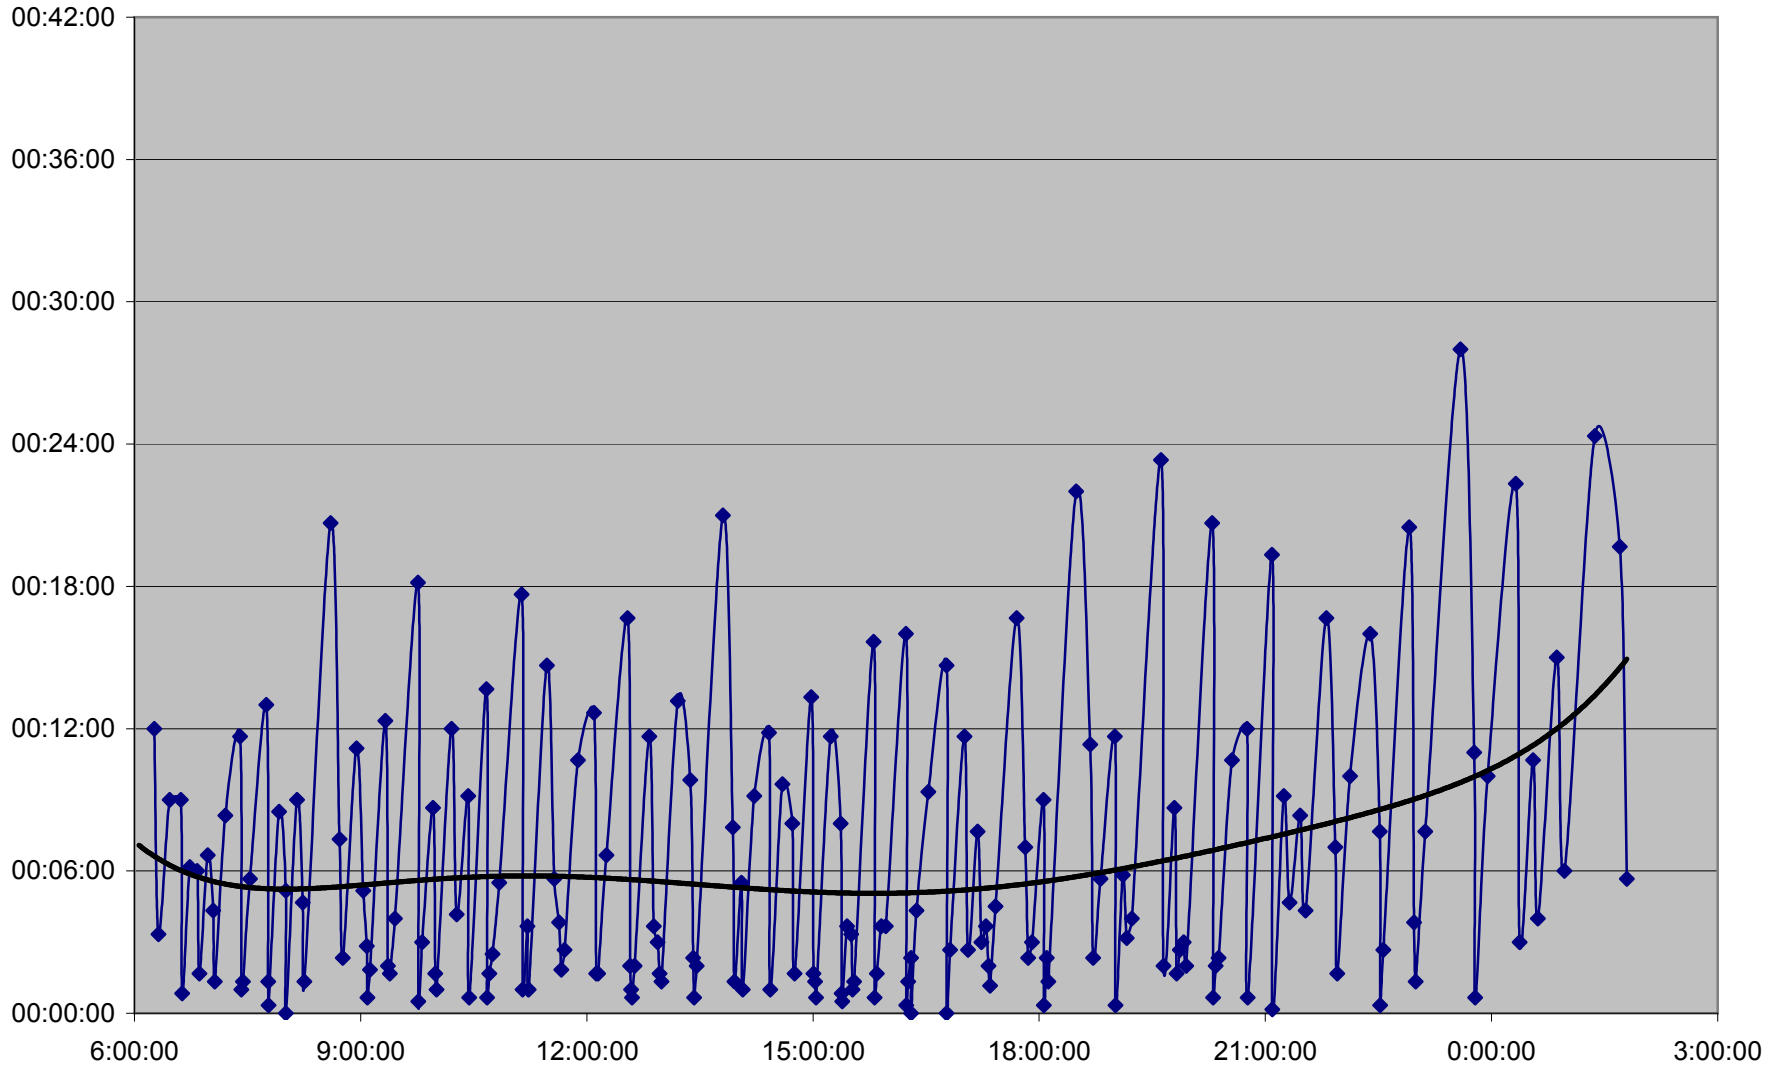

QUEEN Up 20061201 at Neville Loop

QUEEN Up 20061201 at Woodbine Ave.

QUEEN Up 20061201 at Greenwood Ave.

QUEEN Up 20061201 at Broadview Ave.

QUEEN Up 20061201 at Yonge St.

QUEEN Up 20061201 at Spadina Ave.

QUEEN Up 20061201 at Strachan Ave.

QUEEN Up 20061201 at Gladstone Ave.

QUEEN Up 20061201 at Wilson Park Rd.

QUEEN Up 20061201 at Parkside Dr.

QUEEN Up 20061201 at Queensway Humber

QUEEN Up 20061201 at Lakeshore Humber

QUEEN Up 20061201 at Royal York

QUEEN Up 20061201 at Kipling Ave.

QUEEN Up 20061201 at Long Branch Loop