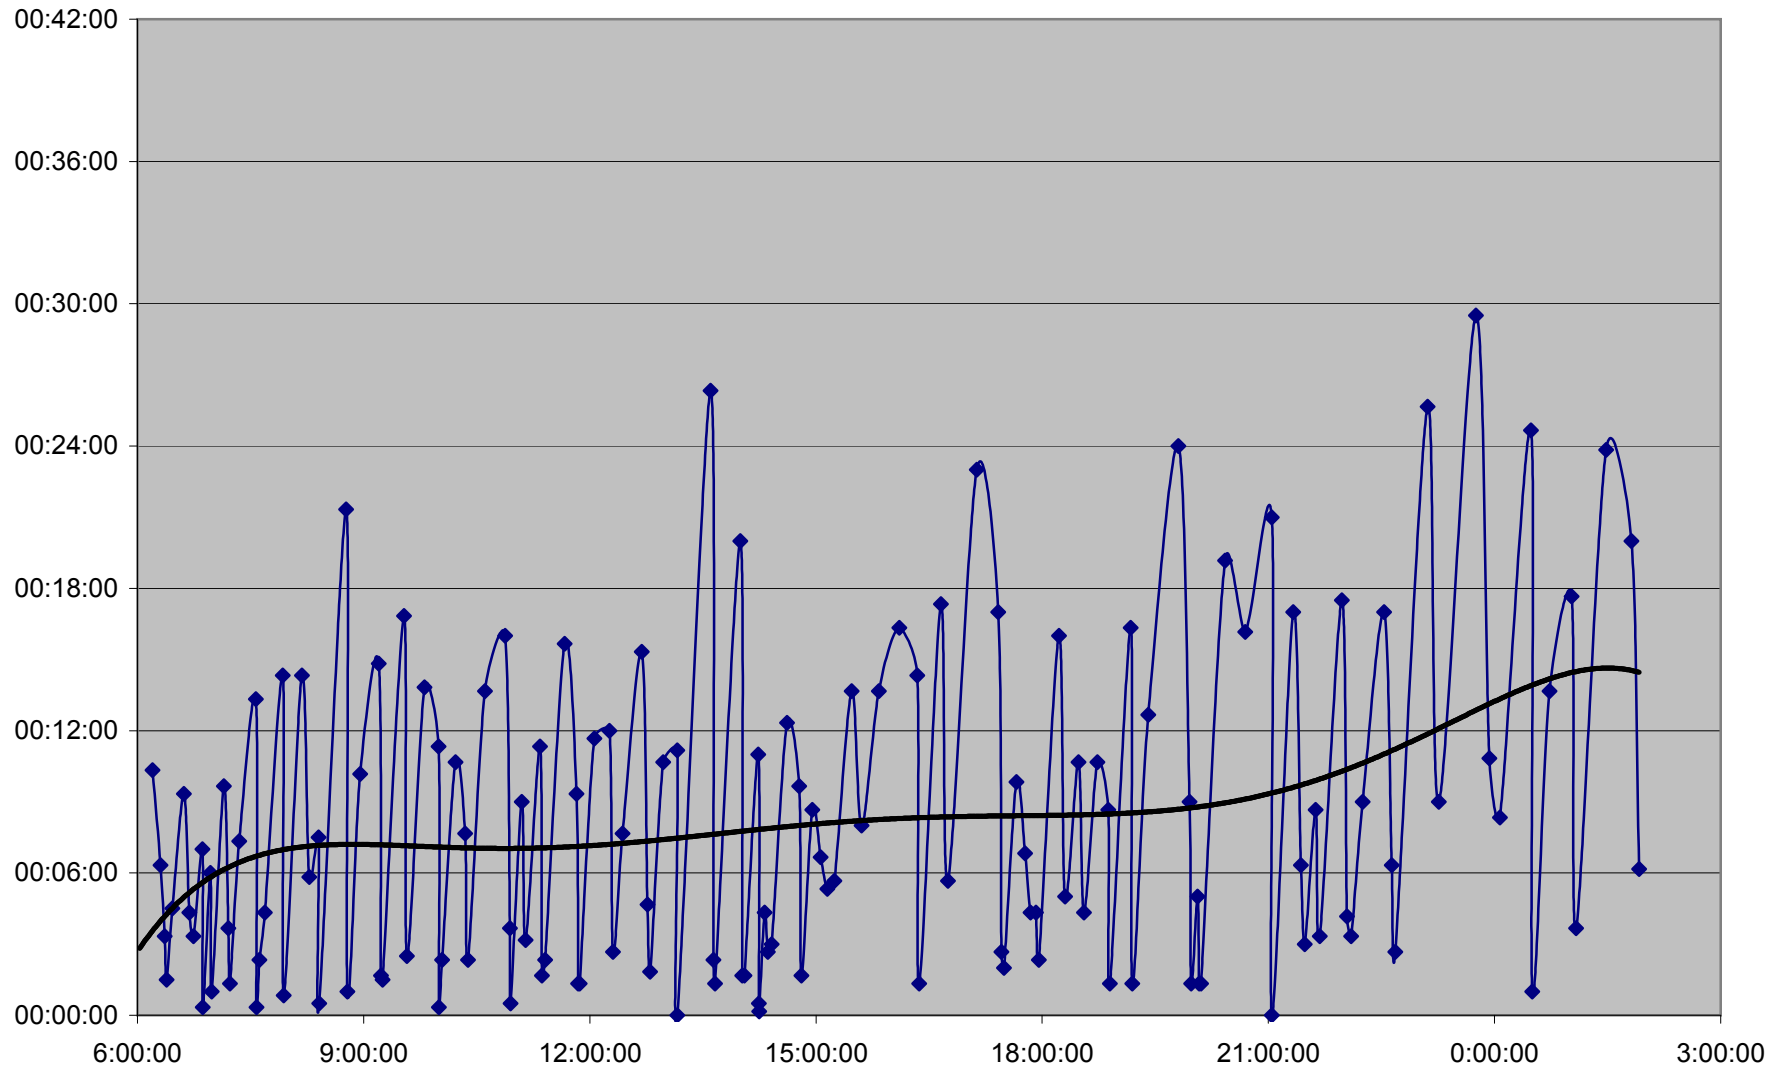

QUEEN Up 20061201 at Strachan Ave.

QUEEN Up 20061201 at Gladstone Ave.

QUEEN Up 20061201 at Wilson Park Rd.

QUEEN Up 20061201 at Parkside Dr.

QUEEN Up 20061201 at Queensway Humber

QUEEN Up 20061201 at Lakeshore Humber

QUEEN Up 20061201 at Royal York

QUEEN Up 20061201 at Kipling Ave.

QUEEN Up 20061201 at Long Branch Loop