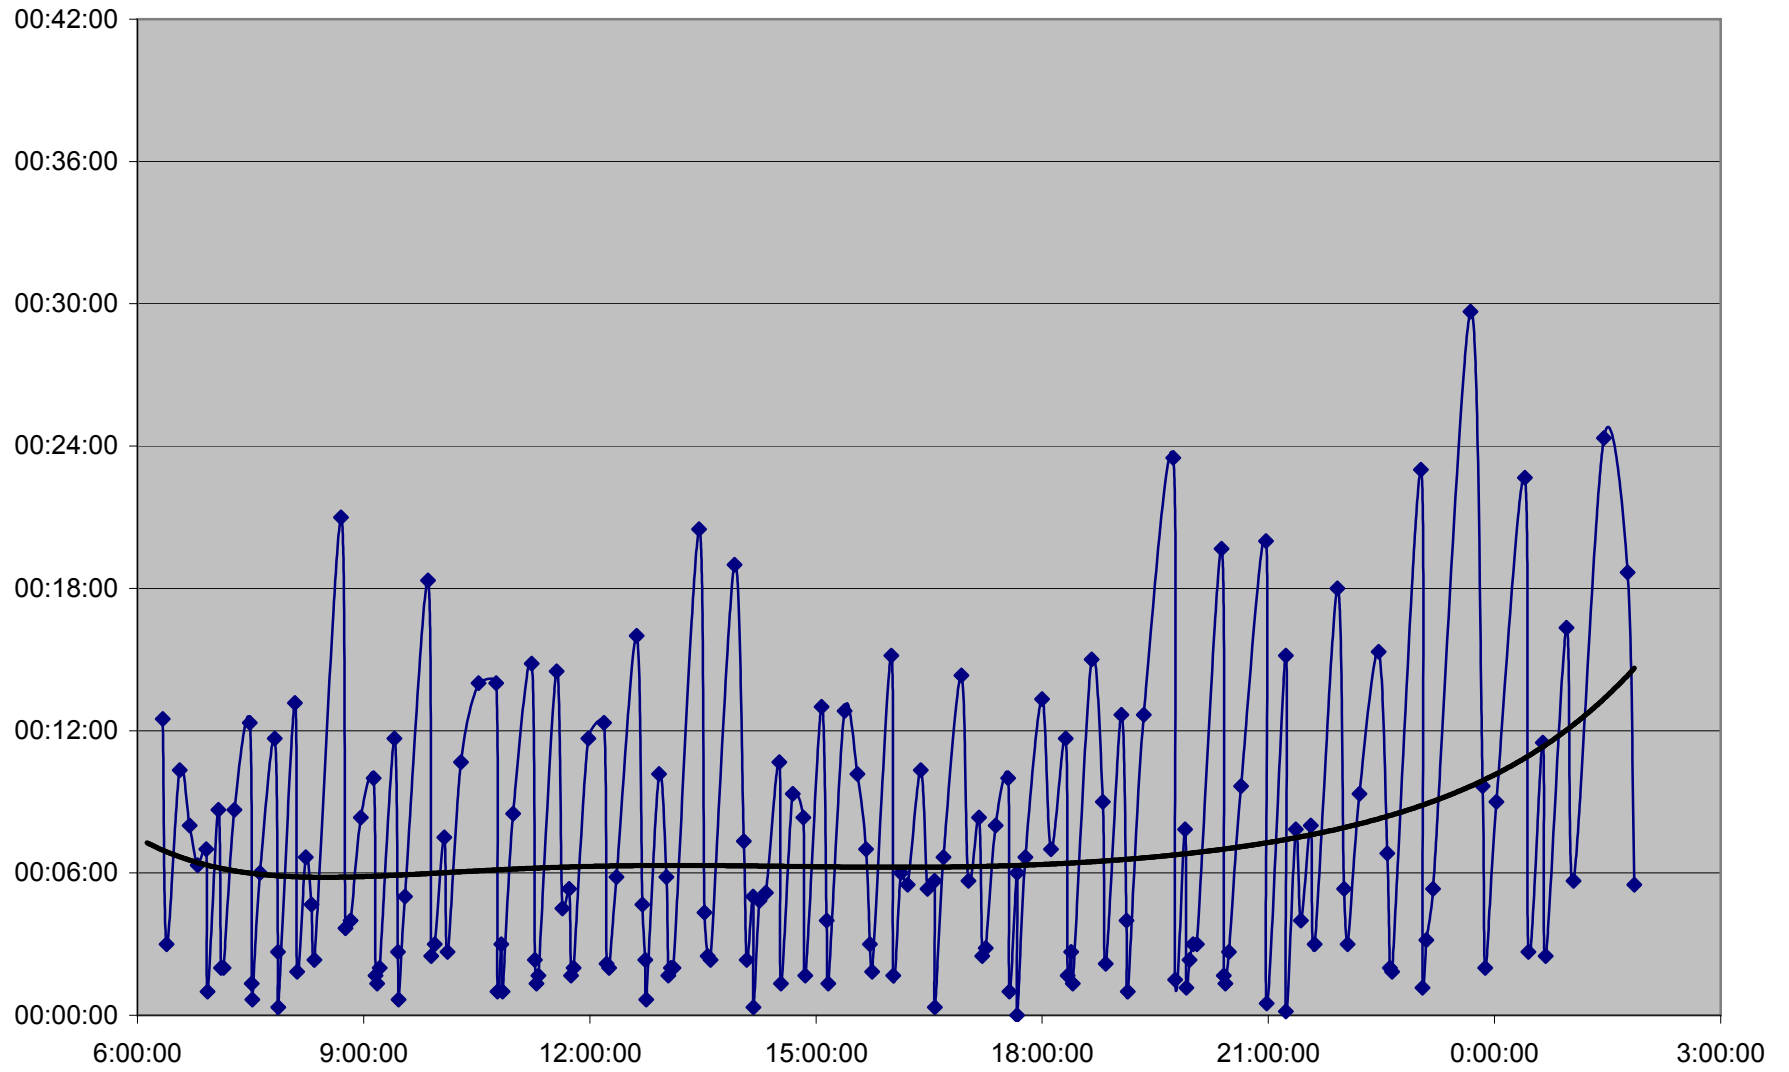

QUEEN Up 20061201 at Neville Loop

QUEEN Up 20061201 at Woodbine Ave.

QUEEN Up 20061201 at Greenwood Ave.

QUEEN Up 20061201 at Broadview Ave.

QUEEN Up 20061201 at Yonge St.

QUEEN Up 20061201 at Spadina Ave.

QUEEN Up 20061201 at Strachan Ave.

QUEEN Up 20061201 at Gladstone Ave.

QUEEN Up 20061201 at Wilson Park Rd.

QUEEN Up 20061201 at Parkside Dr.

QUEEN Up 20061201 at Queensway Humber

QUEEN Up 20061201 at Lakeshore Humber

QUEEN Up 20061201 at Royal York

QUEEN Up 20061201 at Kipling Ave.

QUEEN Up 20061201 at Long Branch Loop