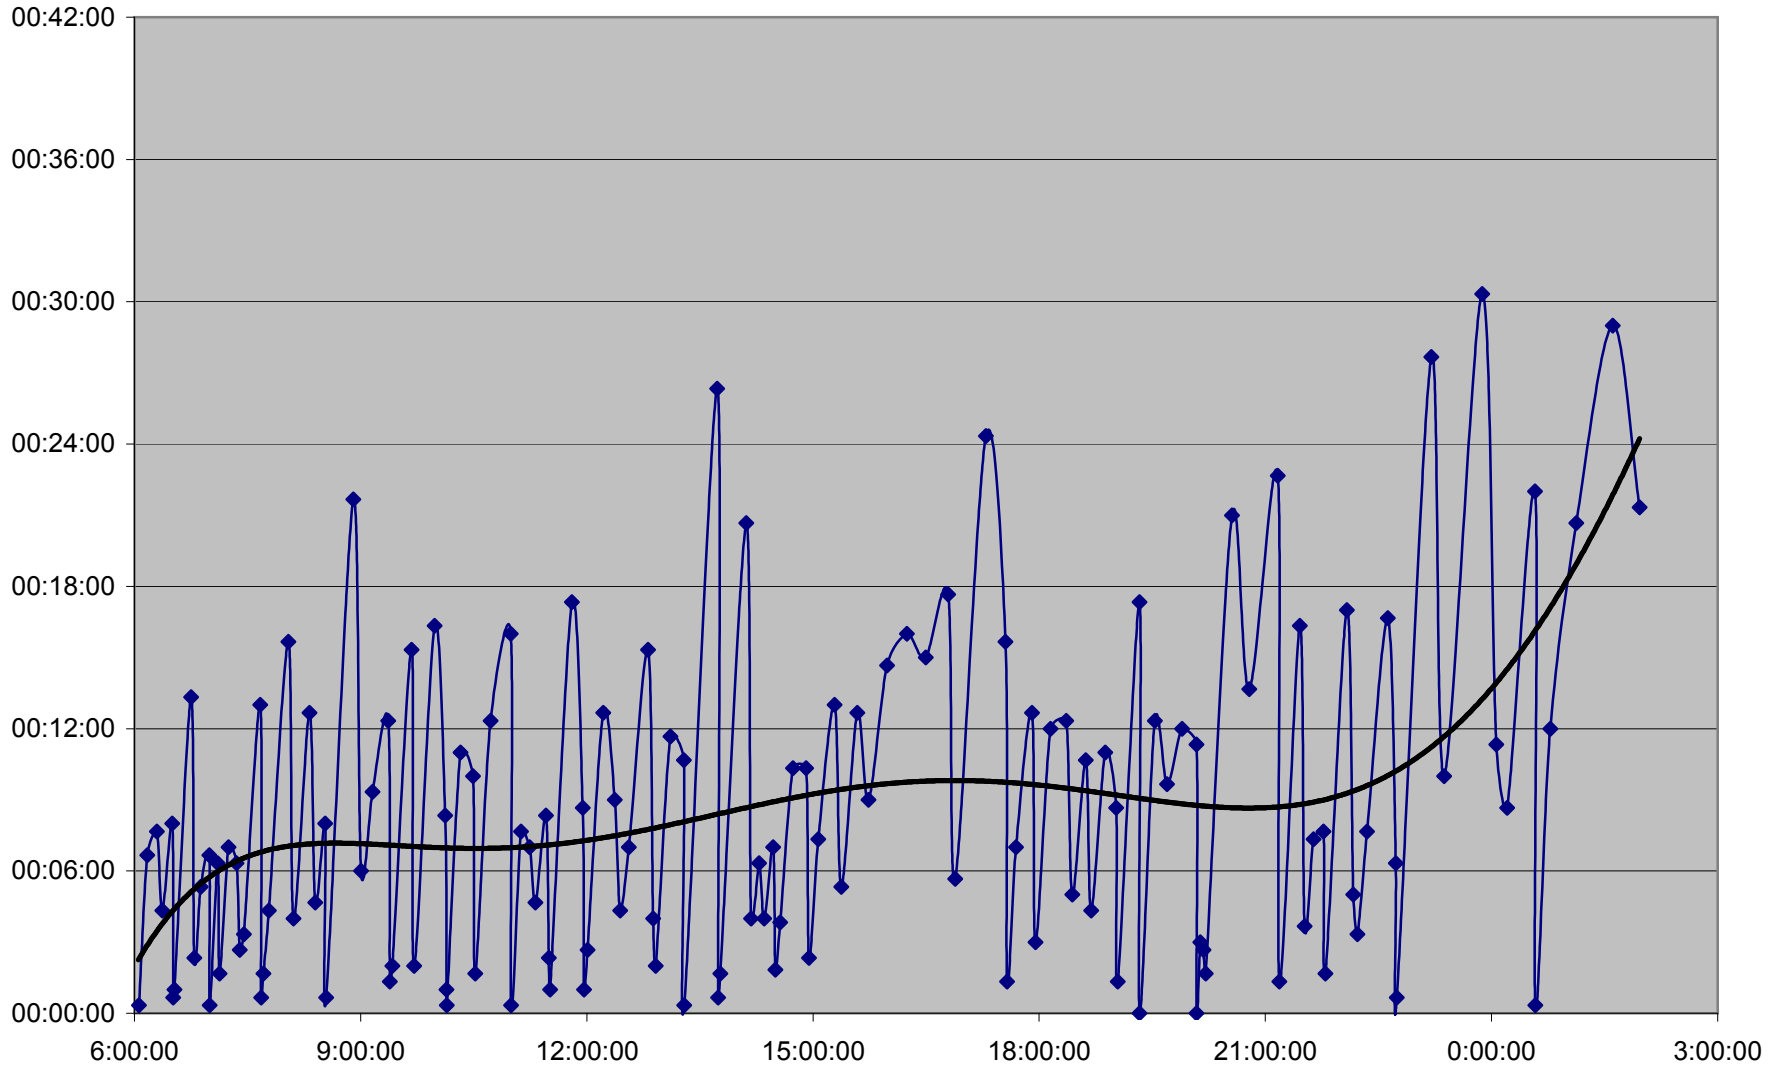

QUEEN Up 20061201 at Strachan Ave.

QUEEN Up 20061201 at Gladstone Ave.

QUEEN Up 20061201 at Wilson Park Rd.

QUEEN Up 20061201 at Parkside Dr.

QUEEN Up 20061201 at Queensway Humber

QUEEN Up 20061201 at Lakeshore Humber

QUEEN Up 20061201 at Royal York

QUEEN Up 20061201 at Kipling Ave.

QUEEN Up 20061201 at Long Branch Loop