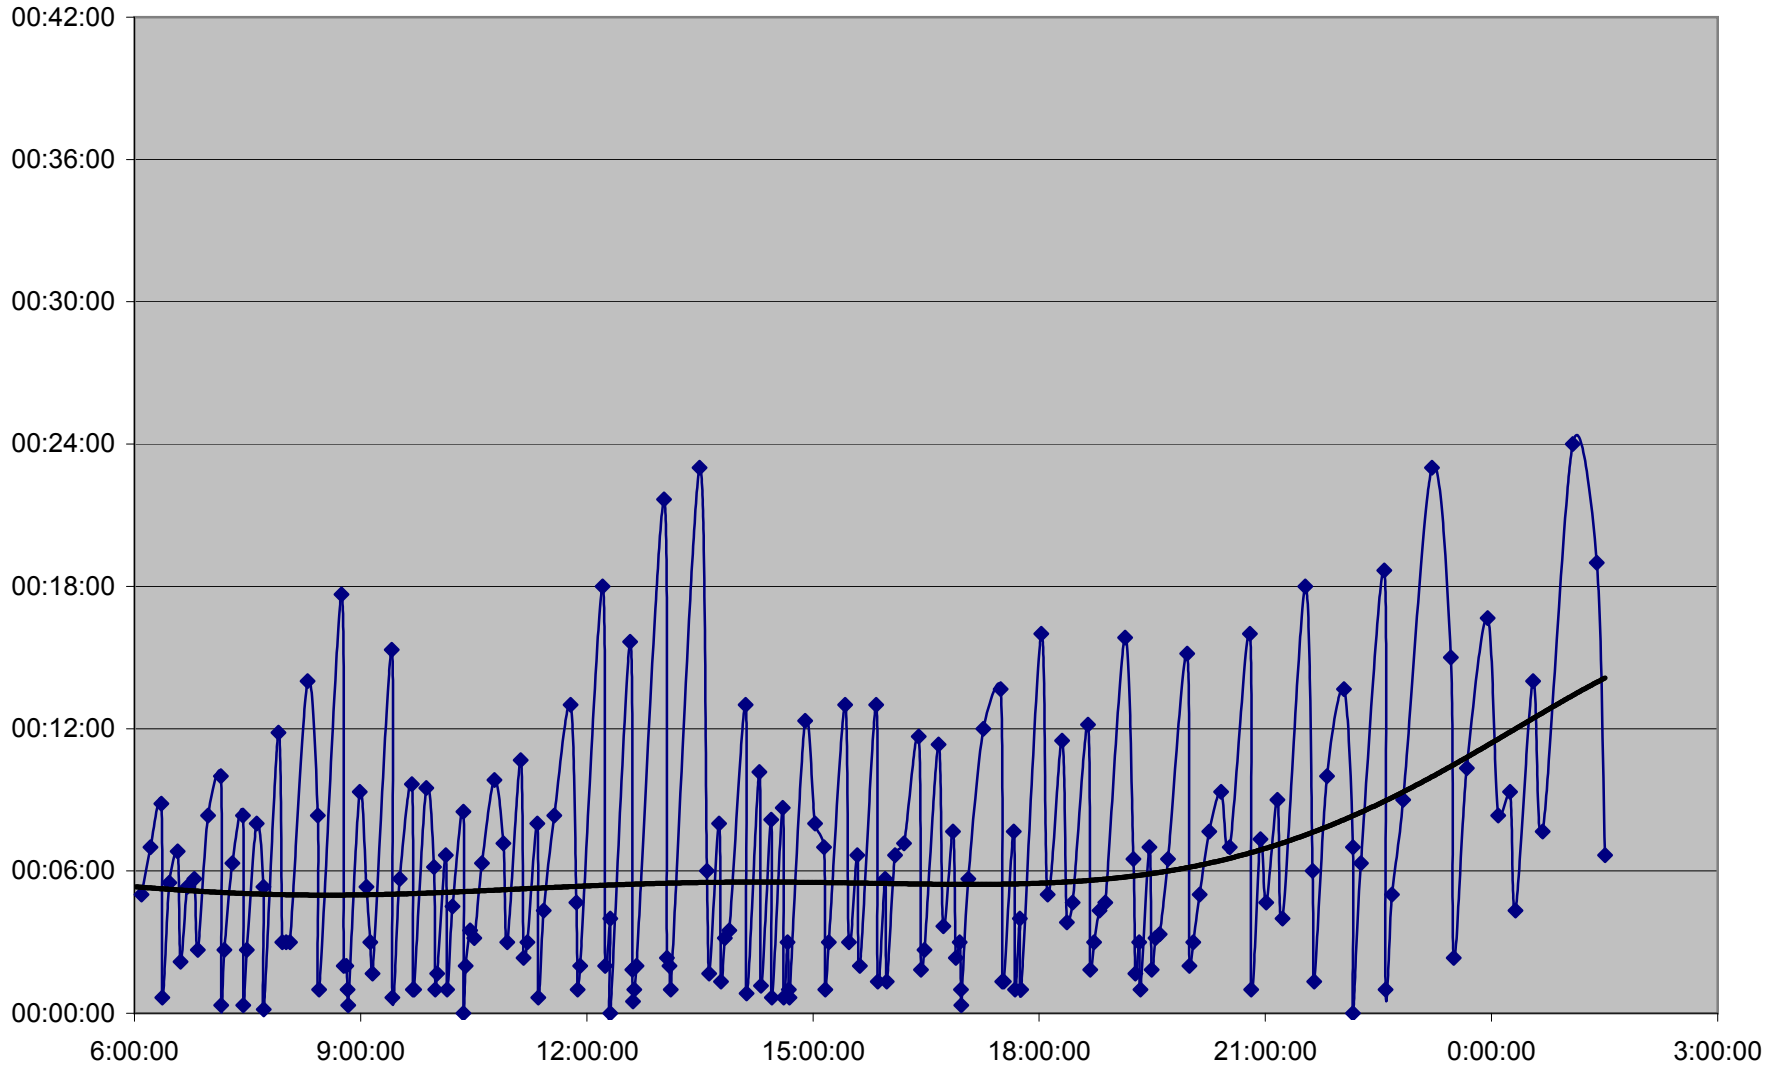

QUEEN Up 20061201 at Neville Loop

QUEEN Up 20061201 at Woodbine Ave.

QUEEN Up 20061201 at Greenwood Ave.

QUEEN Up 20061201 at Broadview Ave.

QUEEN Up 20061201 at Yonge St.

QUEEN Up 20061201 at Spadina Ave.

QUEEN Up 20061201 at Strachan Ave.

QUEEN Up 20061201 at Gladstone Ave.

QUEEN Up 20061201 at Wilson Park Rd.

QUEEN Up 20061201 at Parkside Dr.

QUEEN Up 20061201 at Queensway Humber

QUEEN Up 20061201 at Lakeshore Humber

QUEEN Up 20061201 at Royal York

QUEEN Up 20061201 at Kipling Ave.

QUEEN Up 20061201 at Long Branch Loop