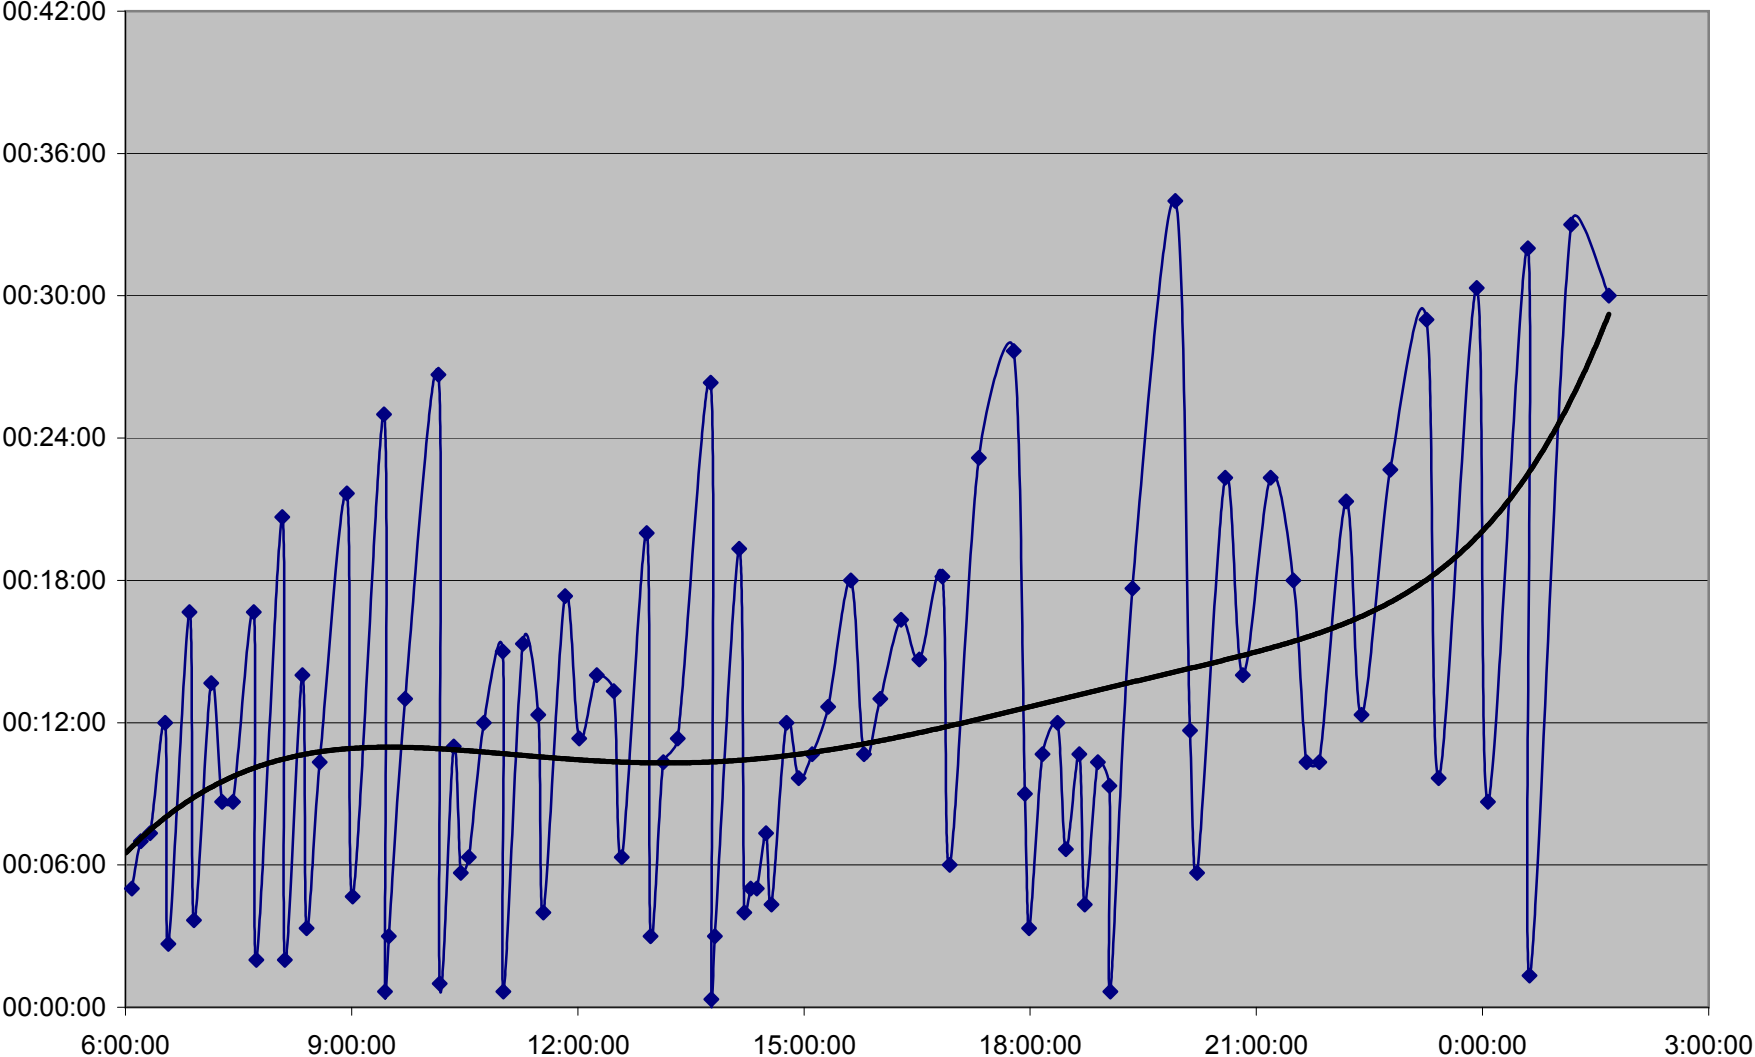

QUEEN Up 20061201 at Strachan Ave.

QUEEN Up 20061201 at Gladstone Ave.

QUEEN Up 20061201 at Wilson Park Rd.

QUEEN Up 20061201 at Parkside Dr.

QUEEN Up 20061201 at Queensway Humber

QUEEN Up 20061201 at Lakeshore Humber

QUEEN Up 20061201 at Royal York

QUEEN Up 20061201 at Kipling Ave.

QUEEN Up 20061201 at Long Branch Loop