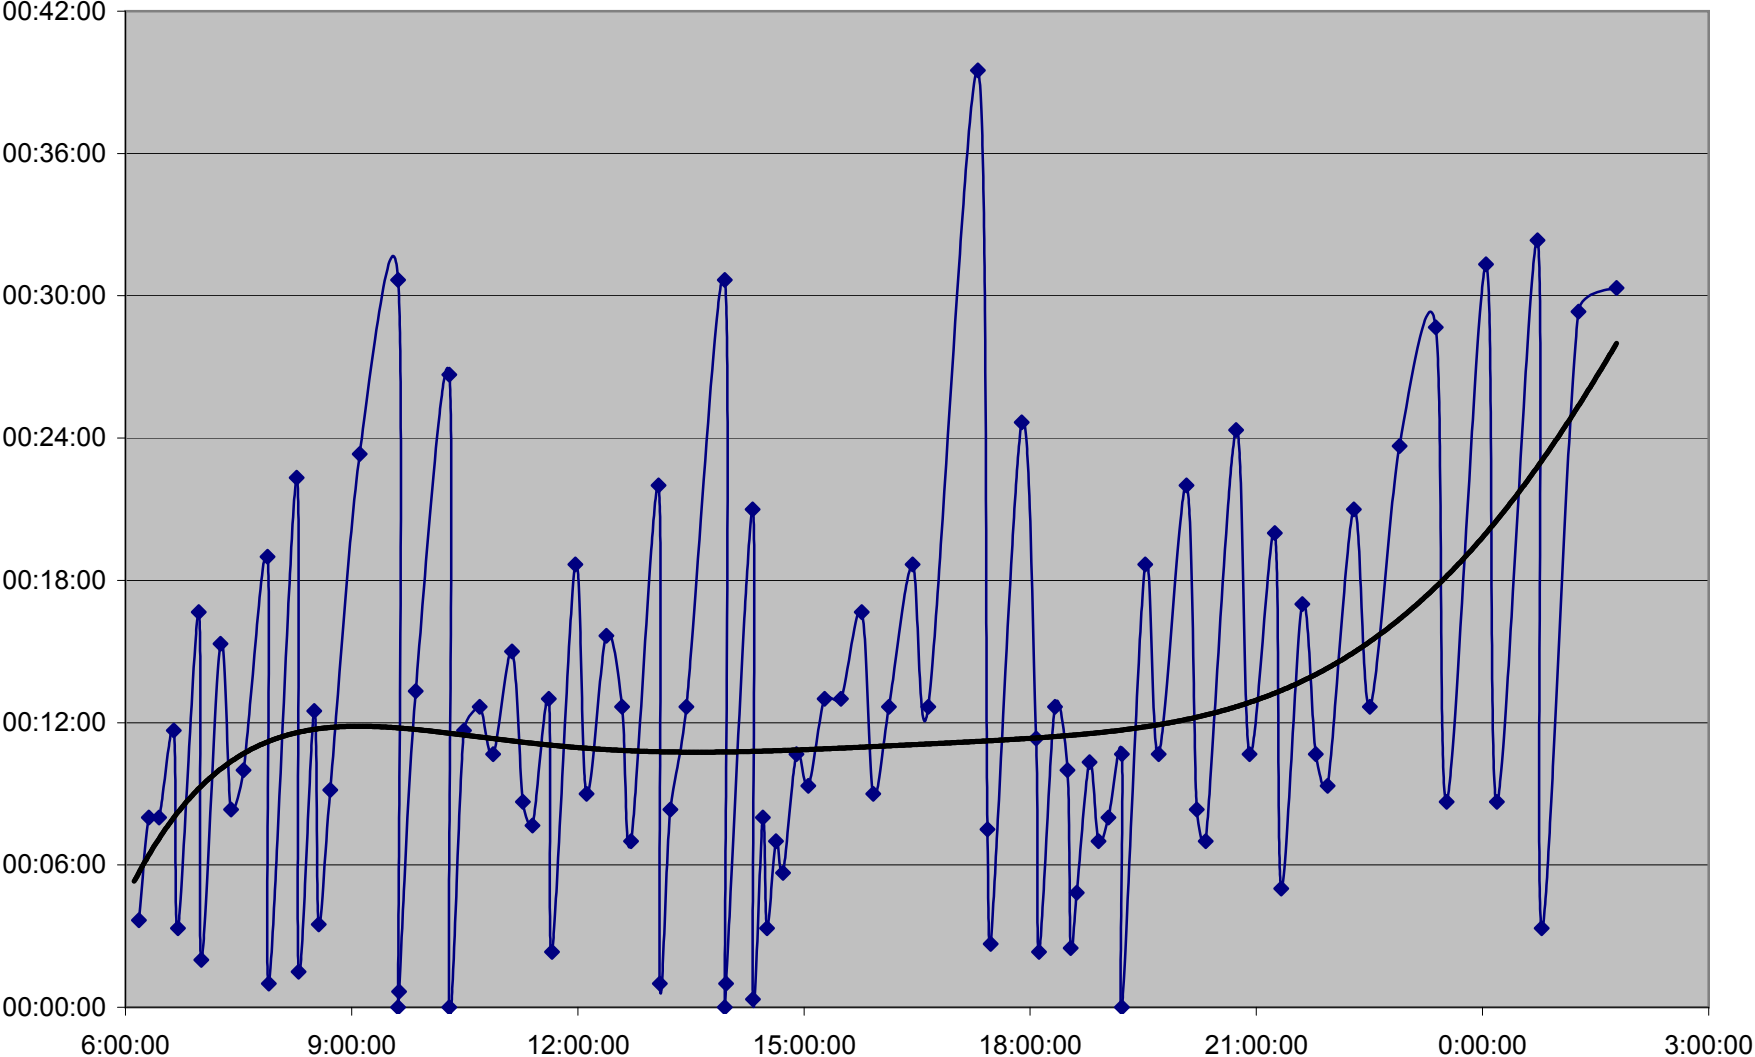

QUEEN Up 20061201 at Strachan Ave.

QUEEN Up 20061201 at Gladstone Ave.

QUEEN Up 20061201 at Wilson Park Rd.

QUEEN Up 20061201 at Parkside Dr.

QUEEN Up 20061201 at Queensway Humber

QUEEN Up 20061201 at Lakeshore Humber

QUEEN Up 20061201 at Royal York

QUEEN Up 20061201 at Kipling Ave.

QUEEN Up 20061201 at Long Branch Loop