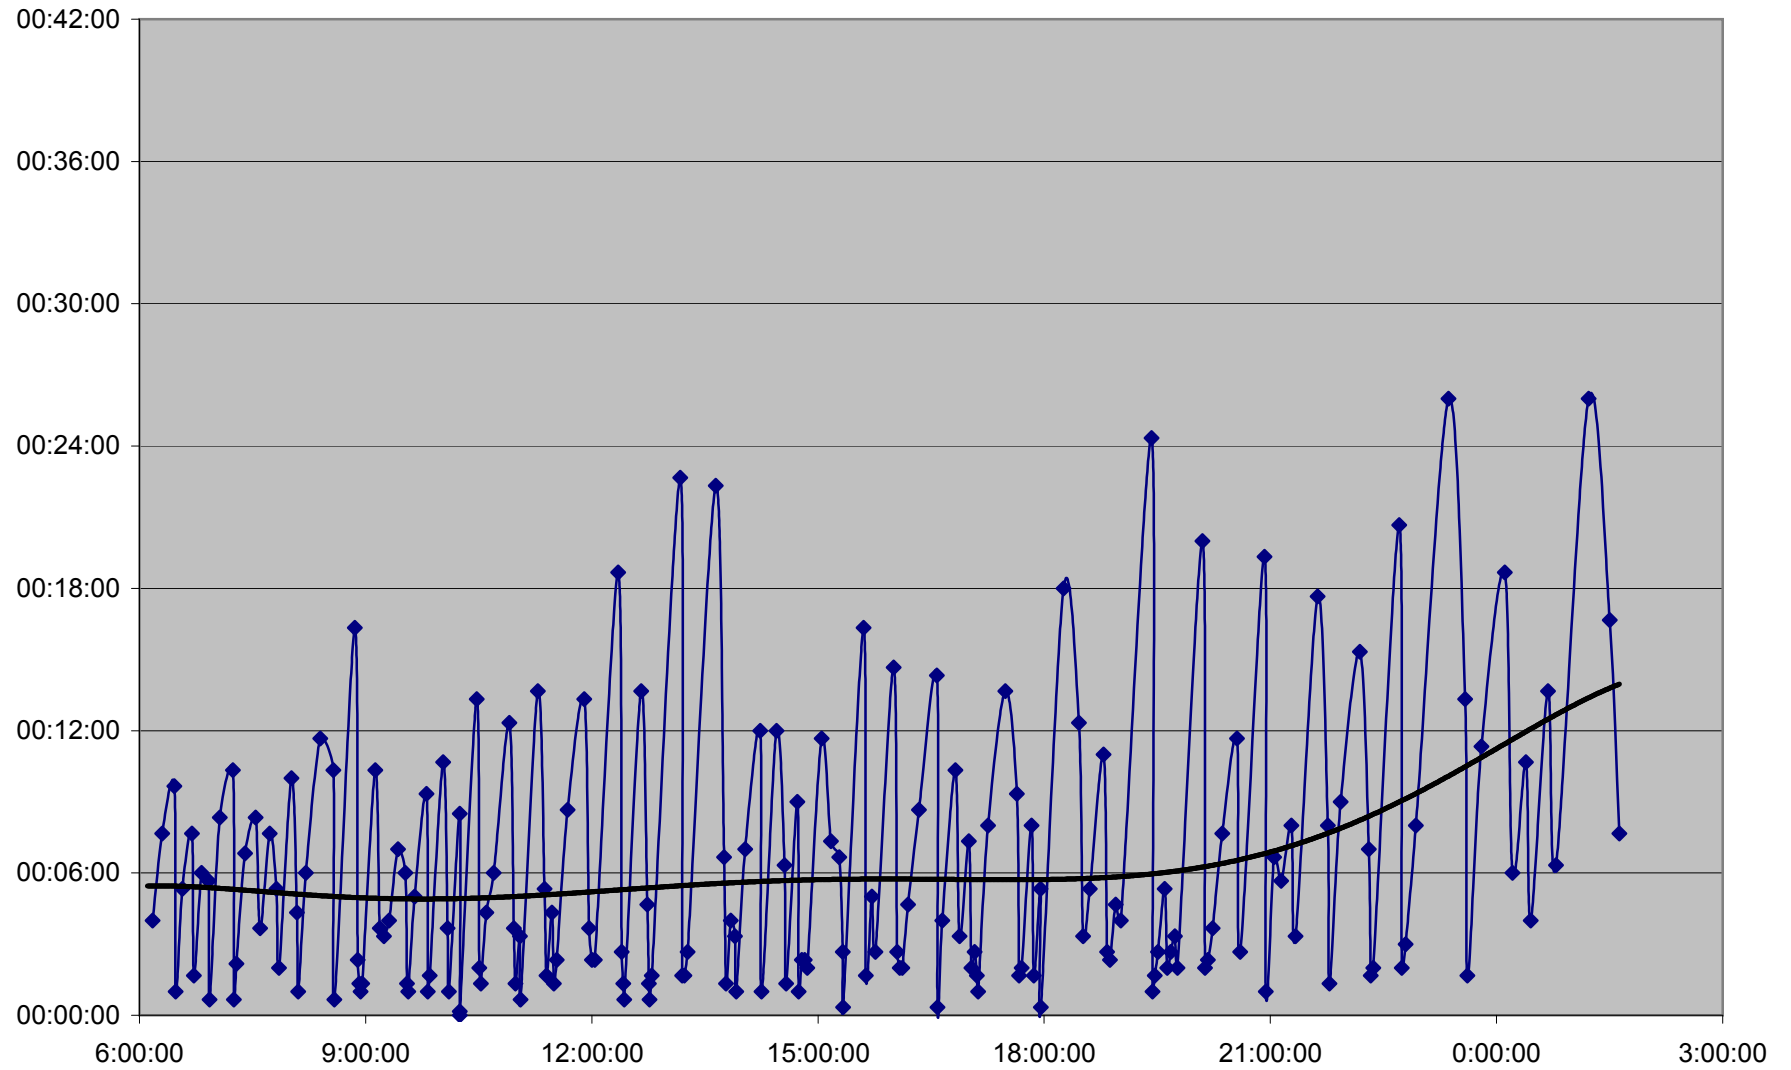

QUEEN Up 20061201 at Neville Loop

QUEEN Up 20061201 at Woodbine Ave.

QUEEN Up 20061201 at Greenwood Ave.

QUEEN Up 20061201 at Broadview Ave.

QUEEN Up 20061201 at Yonge St.

QUEEN Up 20061201 at Spadina Ave.

QUEEN Up 20061201 at Strachan Ave.

QUEEN Up 20061201 at Gladstone Ave.

QUEEN Up 20061201 at Wilson Park Rd.

QUEEN Up 20061201 at Parkside Dr.

QUEEN Up 20061201 at Queensway Humber

QUEEN Up 20061201 at Lakeshore Humber

QUEEN Up 20061201 at Royal York

QUEEN Up 20061201 at Kipling Ave.

QUEEN Up 20061201 at Long Branch Loop