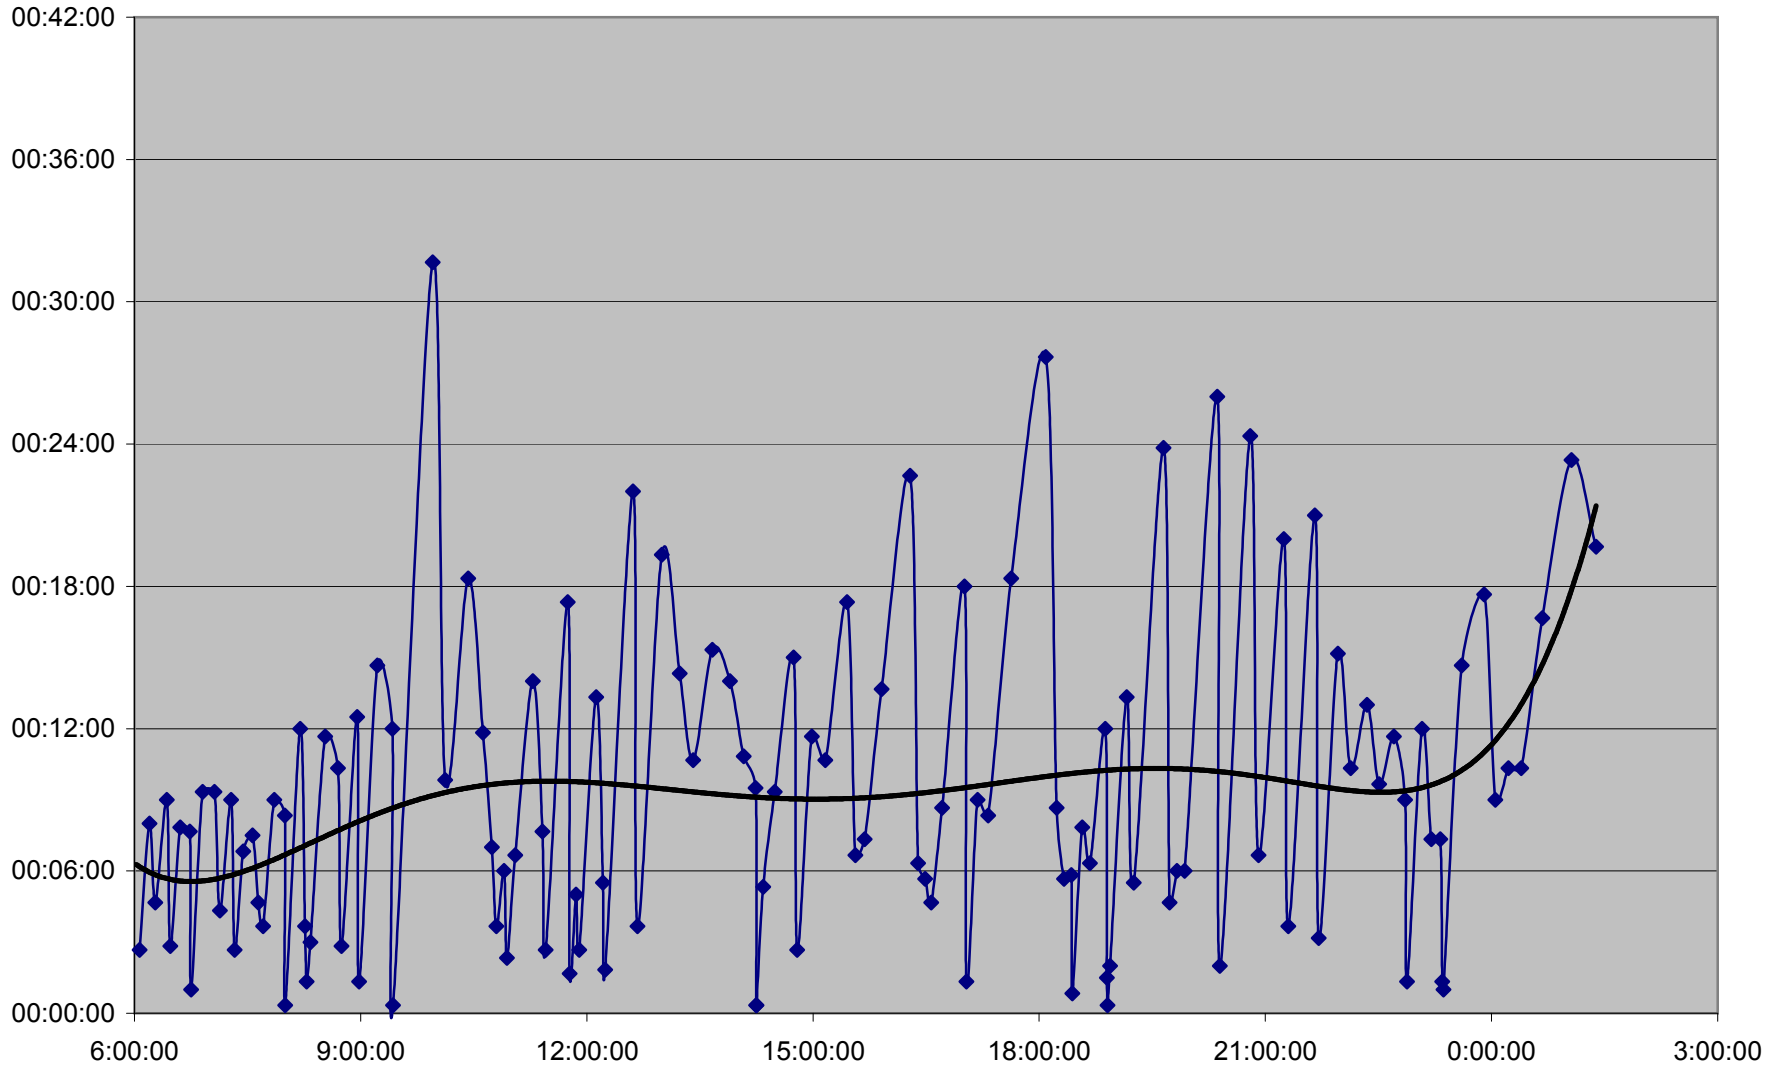

QUEEN Up 20061201 at Neville Loop

QUEEN Up 20061201 at Woodbine Ave.

QUEEN Up 20061201 at Greenwood Ave.

QUEEN Up 20061201 at Broadview Ave.

QUEEN Up 20061201 at Yonge St.

QUEEN Up 20061201 at Spadina Ave.

QUEEN Up 20061201 at Strachan Ave.

QUEEN Up 20061201 at Gladstone Ave.

QUEEN Up 20061201 at Wilson Park Rd.

QUEEN Up 20061201 at Parkside Dr.

QUEEN Up 20061201 at Queensway Humber

QUEEN Up 20061201 at Lakeshore Humber

QUEEN Up 20061201 at Royal York

QUEEN Up 20061201 at Kipling Ave.

QUEEN Up 20061201 at Long Branch Loop