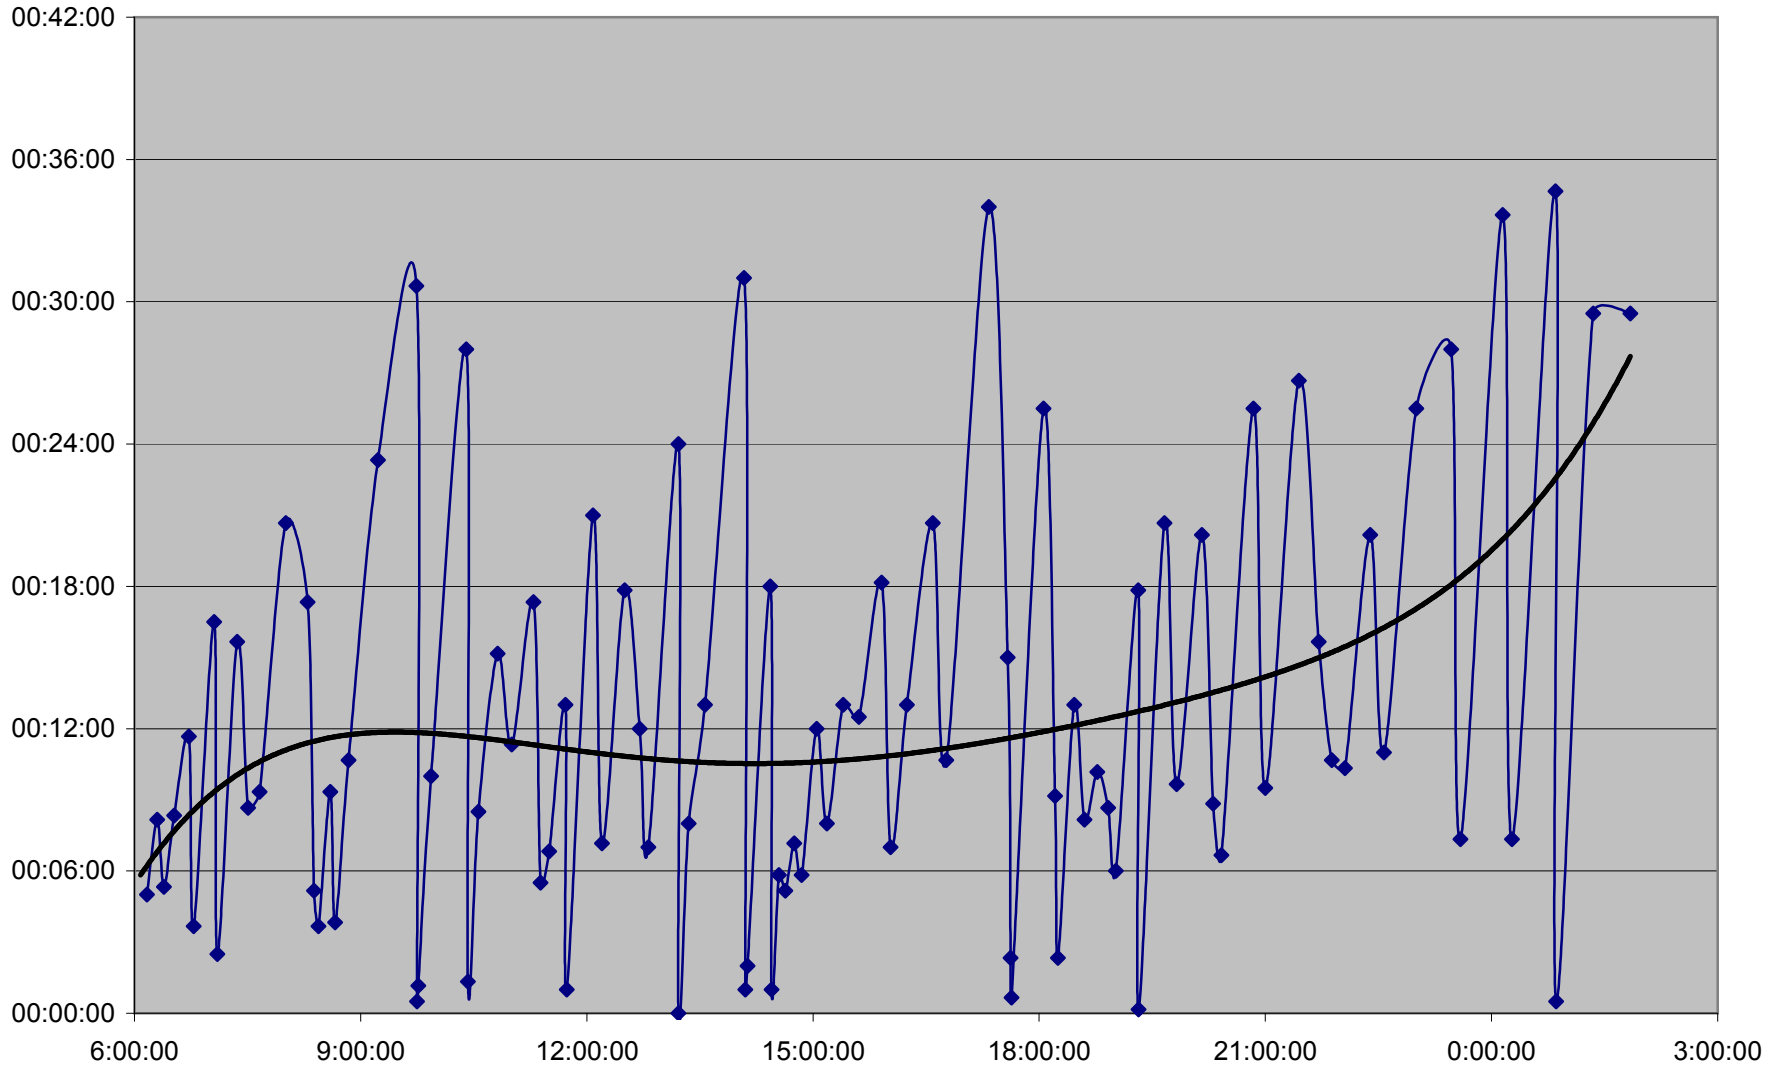

QUEEN Up 20061201 at Strachan Ave.

QUEEN Up 20061201 at Gladstone Ave.

QUEEN Up 20061201 at Wilson Park Rd.

QUEEN Up 20061201 at Parkside Dr.

QUEEN Up 20061201 at Queensway Humber

QUEEN Up 20061201 at Lakeshore Humber

QUEEN Up 20061201 at Royal York

QUEEN Up 20061201 at Kipling Ave.

QUEEN Up 20061201 at Long Branch Loop