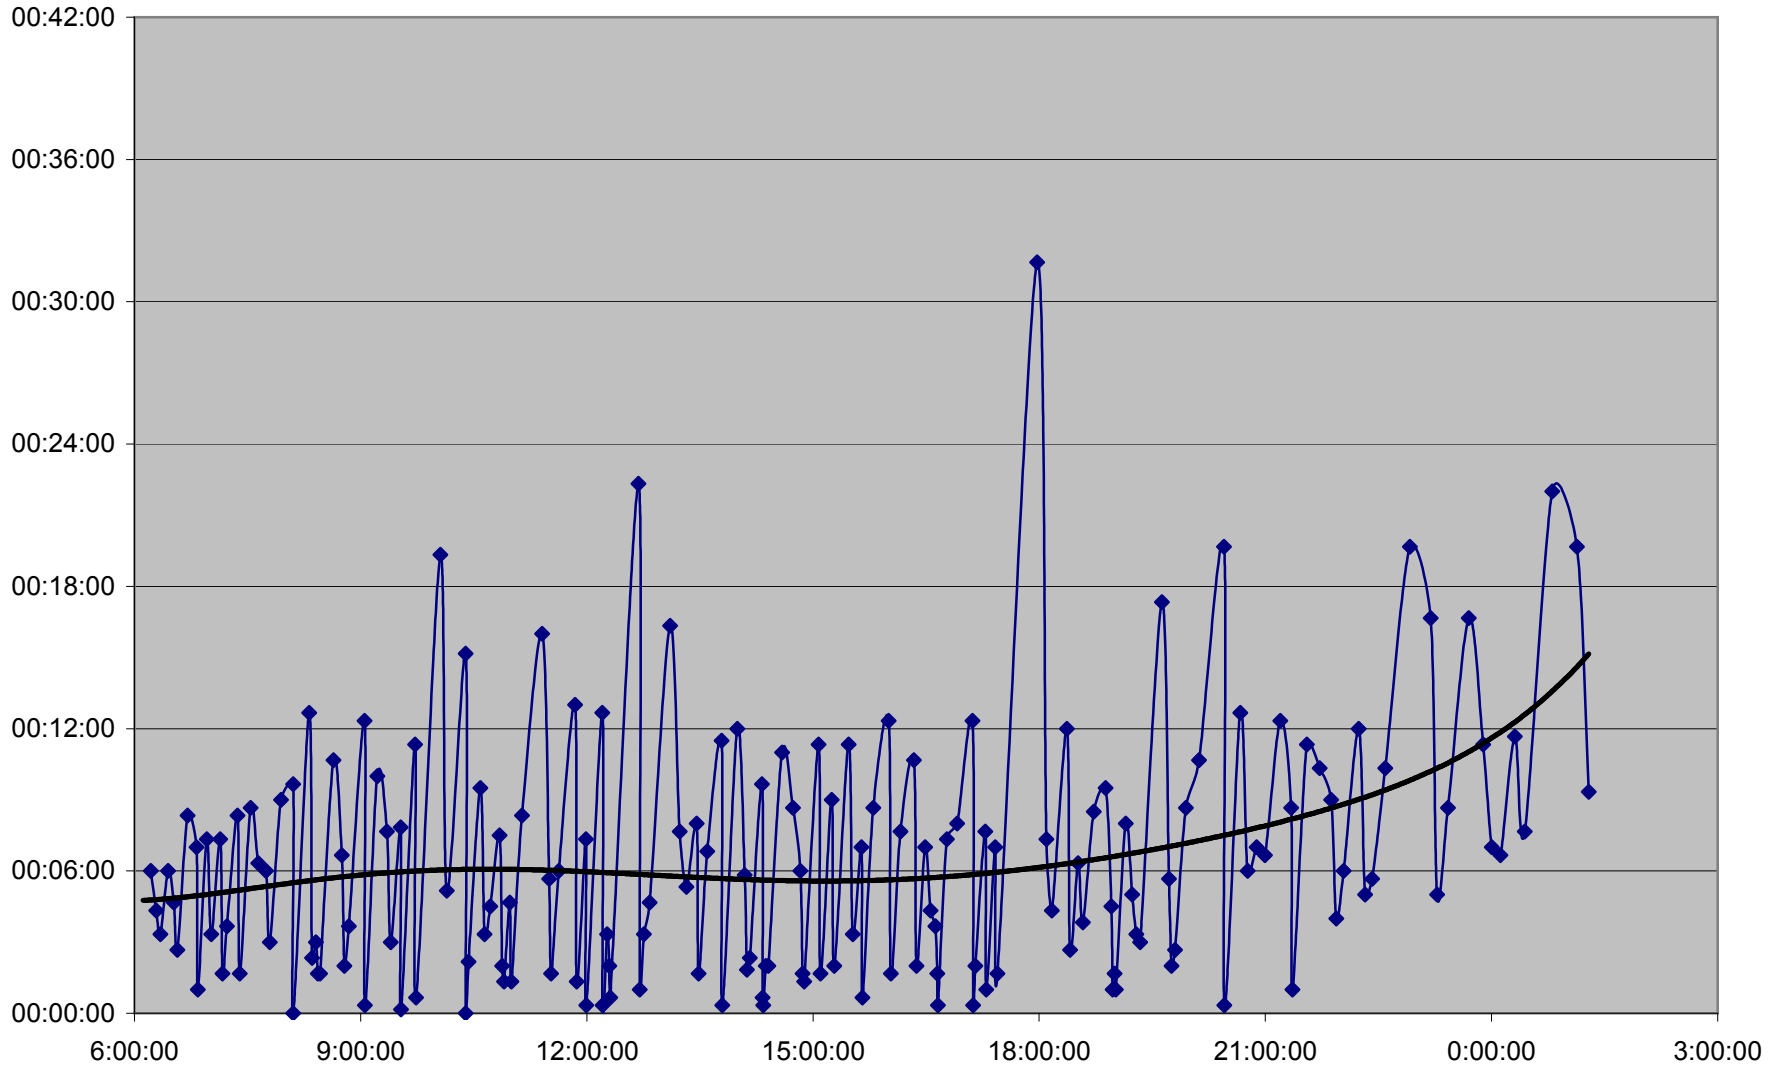

QUEEN Up 20061201 at Neville Loop

QUEEN Up 20061201 at Woodbine Ave.

QUEEN Up 20061201 at Greenwood Ave.

QUEEN Up 20061201 at Broadview Ave.

QUEEN Up 20061201 at Yonge St.

QUEEN Up 20061201 at Spadina Ave.

QUEEN Up 20061201 at Strachan Ave.

QUEEN Up 20061201 at Gladstone Ave.

QUEEN Up 20061201 at Wilson Park Rd.

QUEEN Up 20061201 at Parkside Dr.

QUEEN Up 20061201 at Queensway Humber

QUEEN Up 20061201 at Lakeshore Humber

QUEEN Up 20061201 at Royal York

QUEEN Up 20061201 at Kipling Ave.

QUEEN Up 20061201 at Long Branch Loop