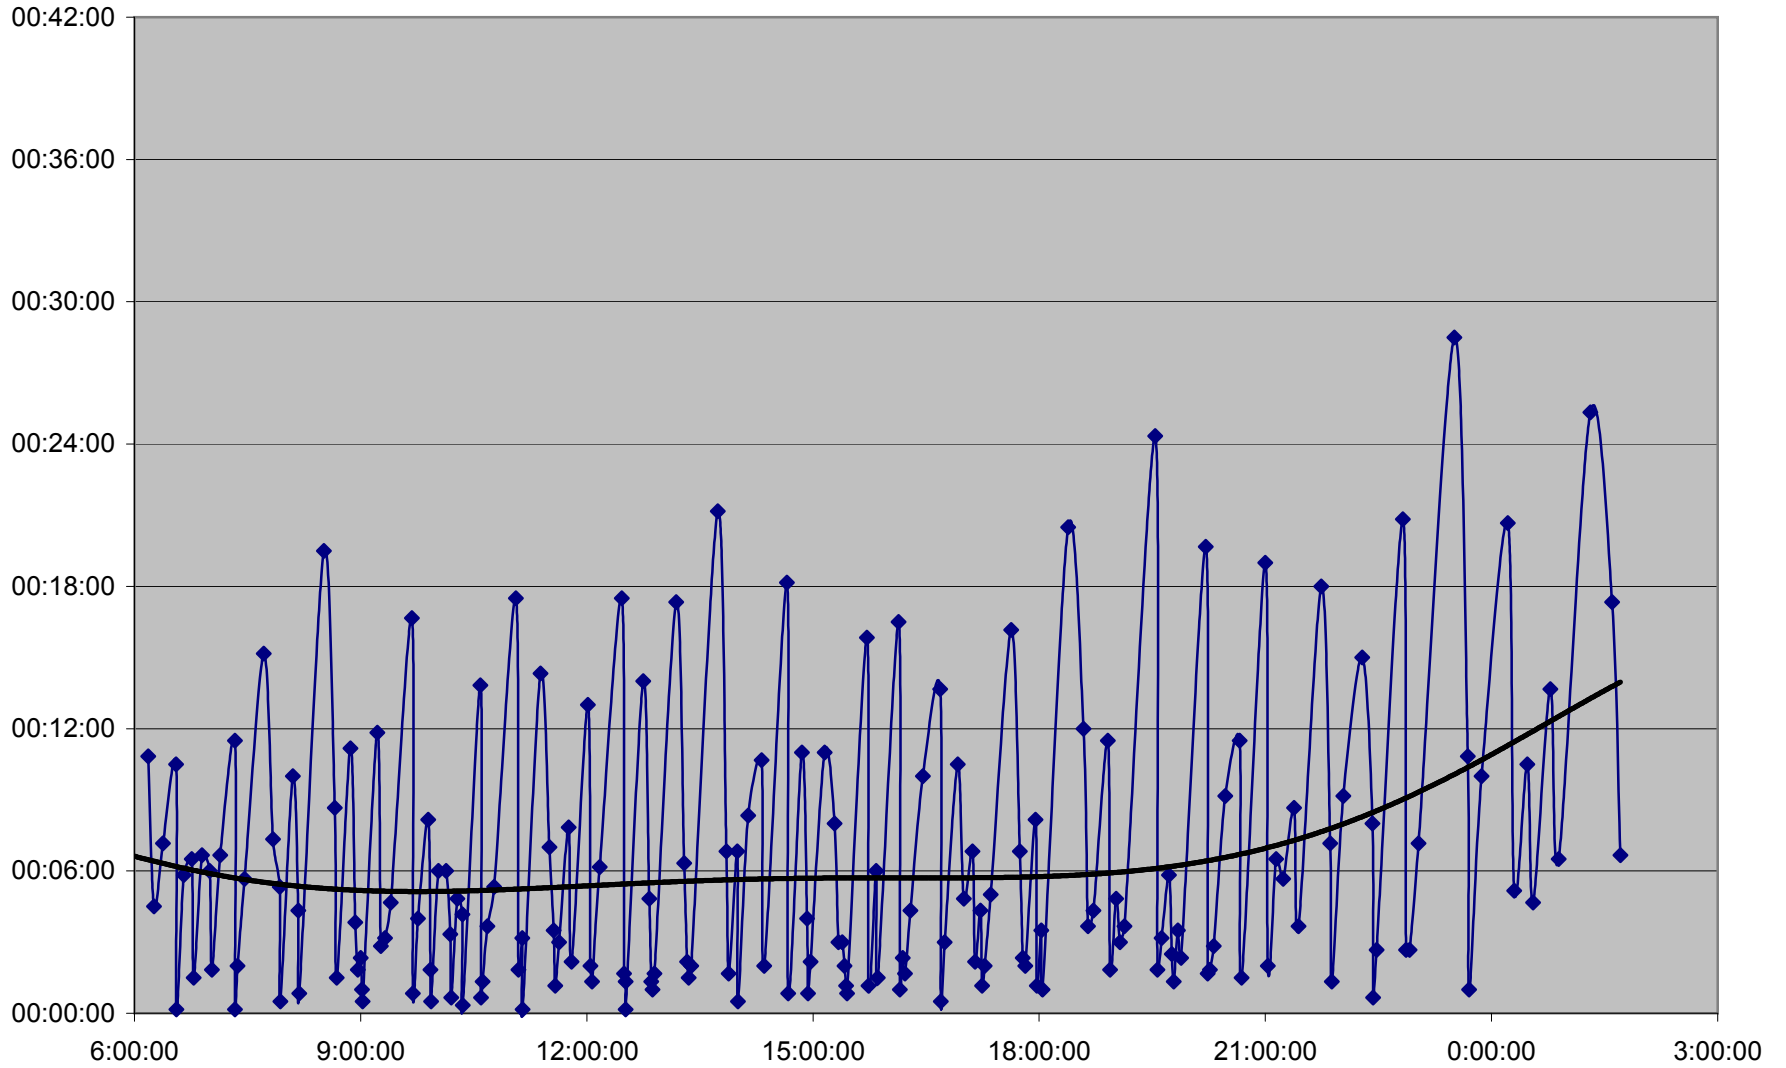

QUEEN Up 20061201 at Neville Loop

QUEEN Up 20061201 at Woodbine Ave.

QUEEN Up 20061201 at Greenwood Ave.

QUEEN Up 20061201 at Broadview Ave.

QUEEN Up 20061201 at Yonge St.

QUEEN Up 20061201 at Spadina Ave.

QUEEN Up 20061201 at Strachan Ave.

QUEEN Up 20061201 at Gladstone Ave.

QUEEN Up 20061201 at Wilson Park Rd.

QUEEN Up 20061201 at Parkside Dr.

QUEEN Up 20061201 at Queensway Humber

QUEEN Up 20061201 at Lakeshore Humber

QUEEN Up 20061201 at Royal York

QUEEN Up 20061201 at Kipling Ave.

QUEEN Up 20061201 at Long Branch Loop