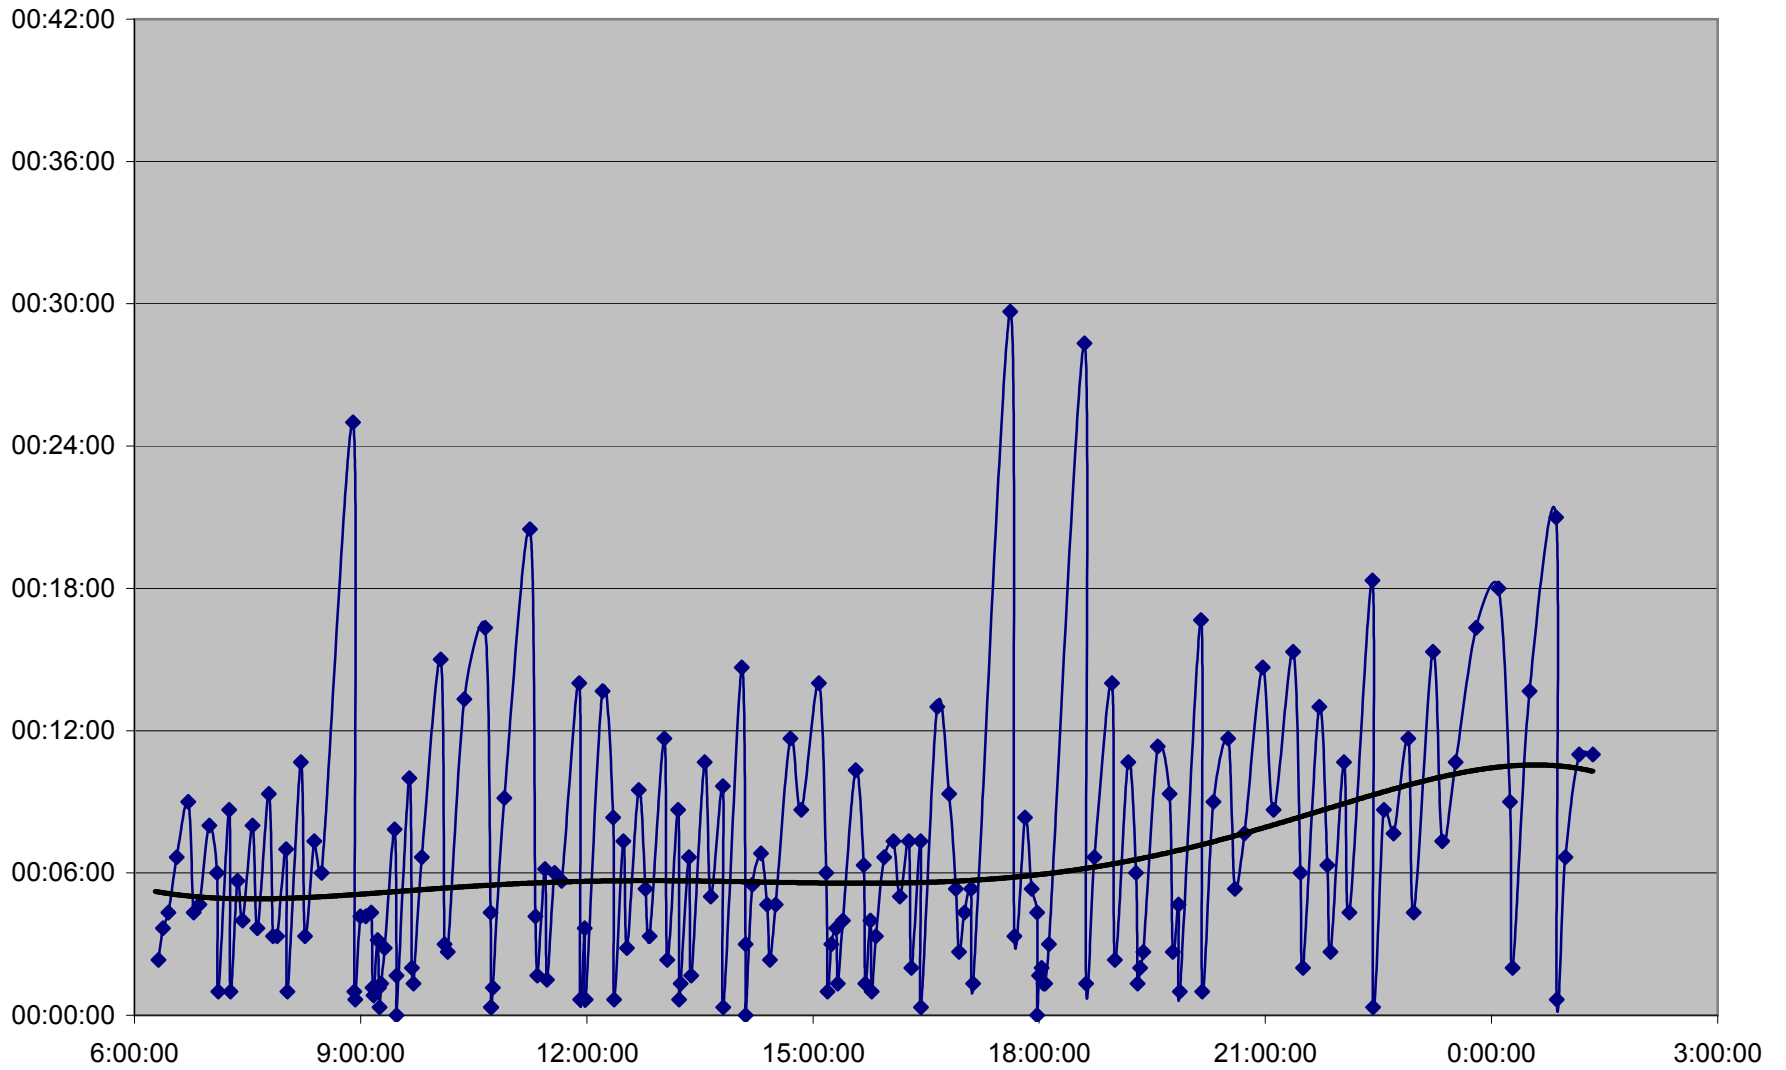

### QUEEN Down 20061201 at Yonge St.

**QUEEN Down 20061201 at Spadina Ave.**

**QUEEN Down 20061201 at Strachan Ave.**

**QUEEN Down 20061201 at Gladstone Ave.**

**QUEEN Down 20061201 at Wilson Park Rd.**