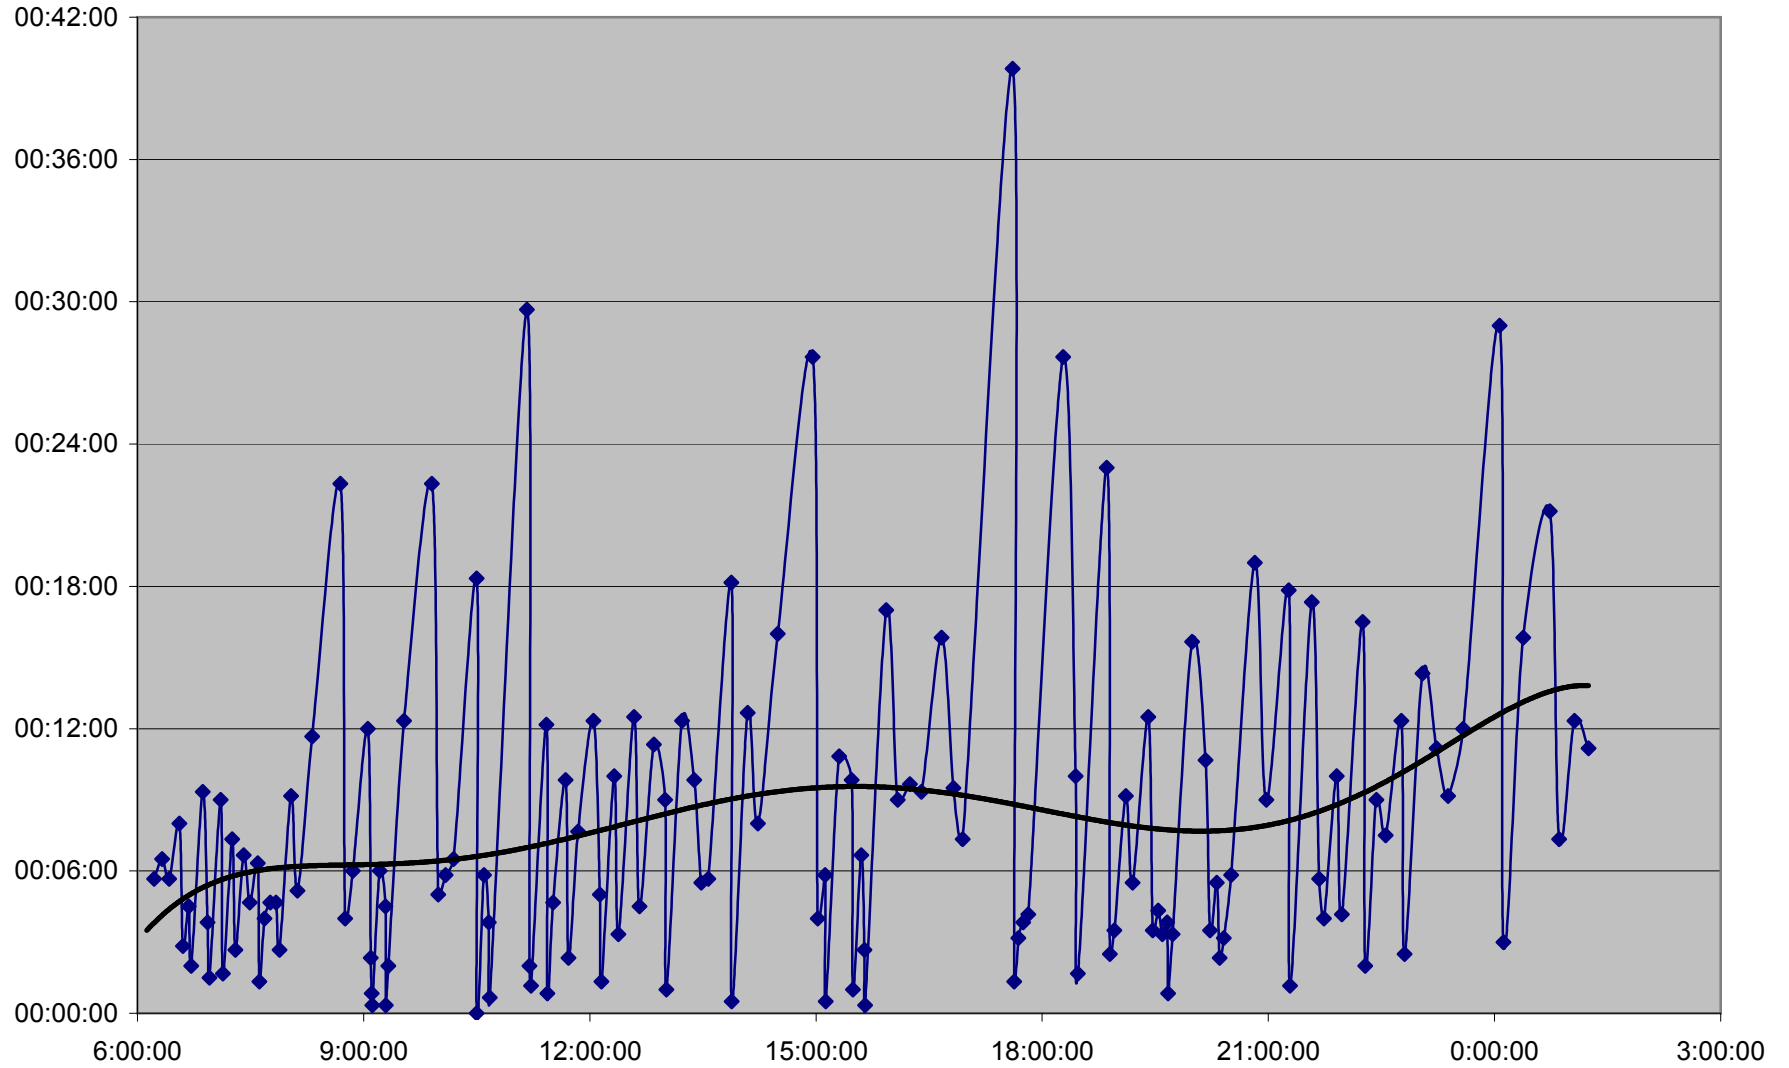

QUEEN Down 20061201 at Parkside Dr.