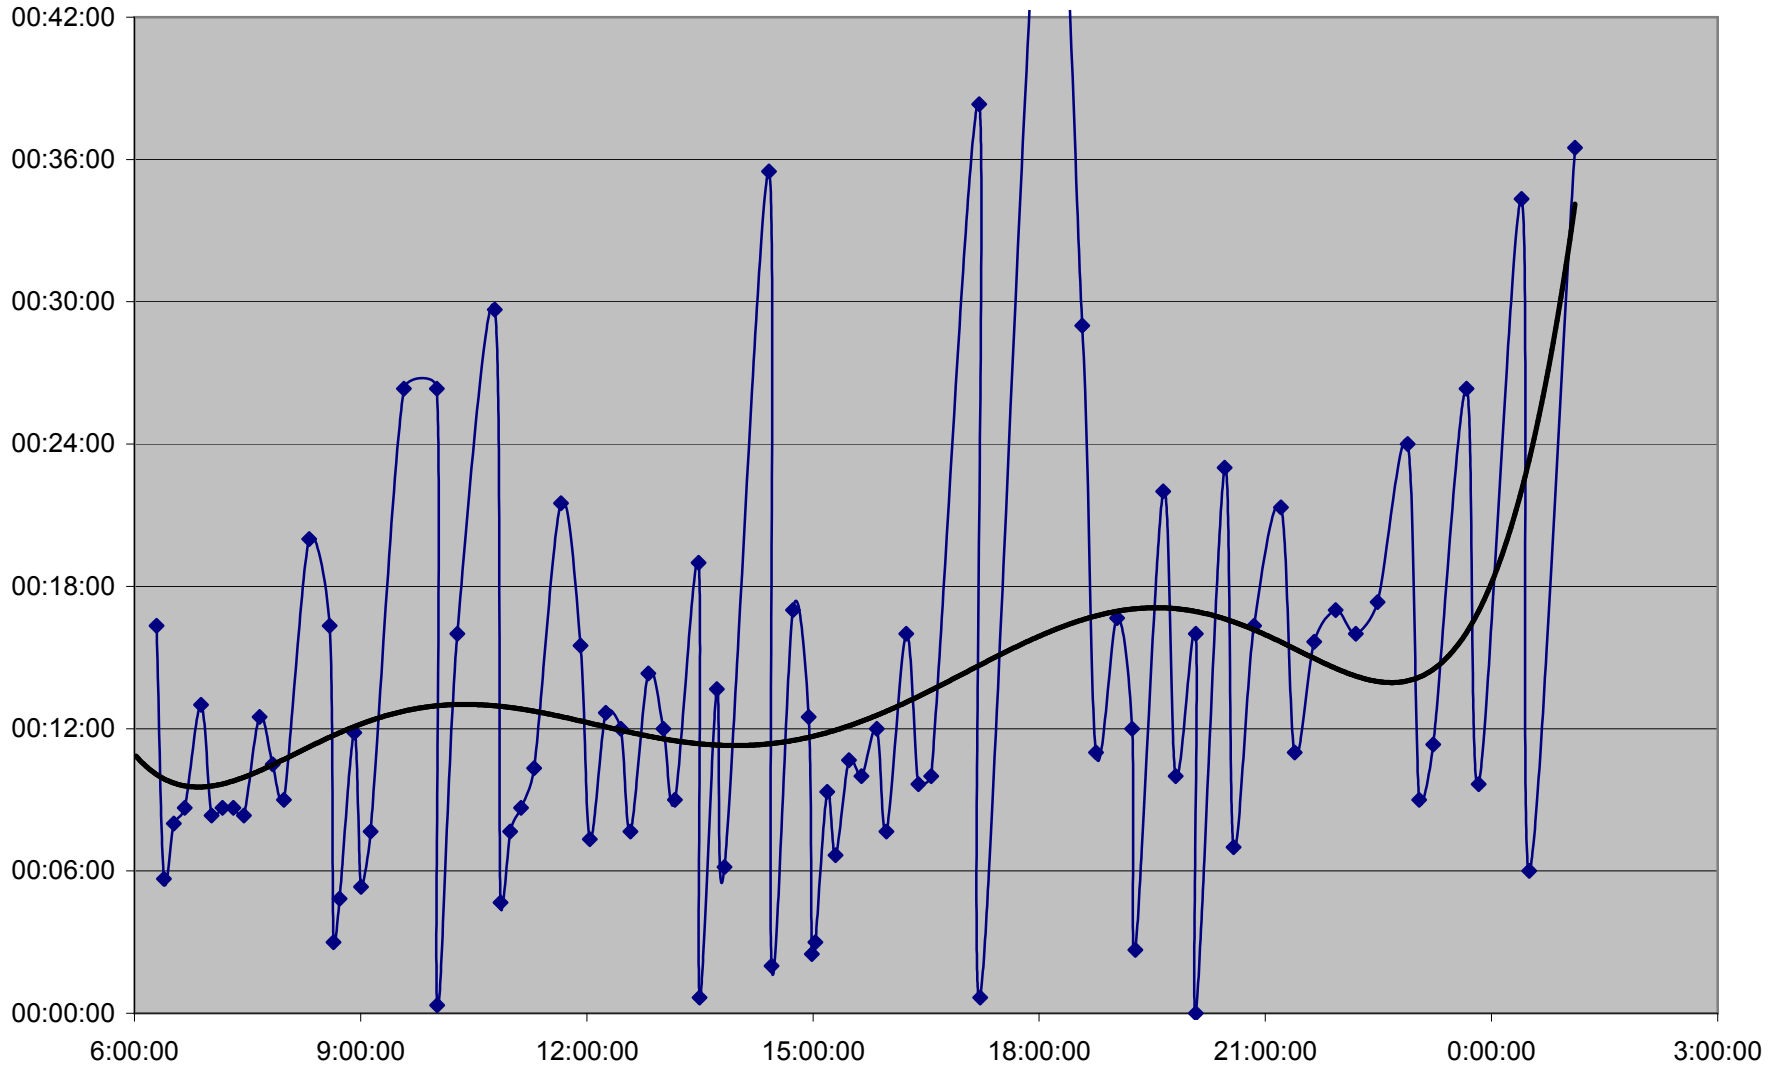

QUEEN Down 20061201 at Kipling Ave.