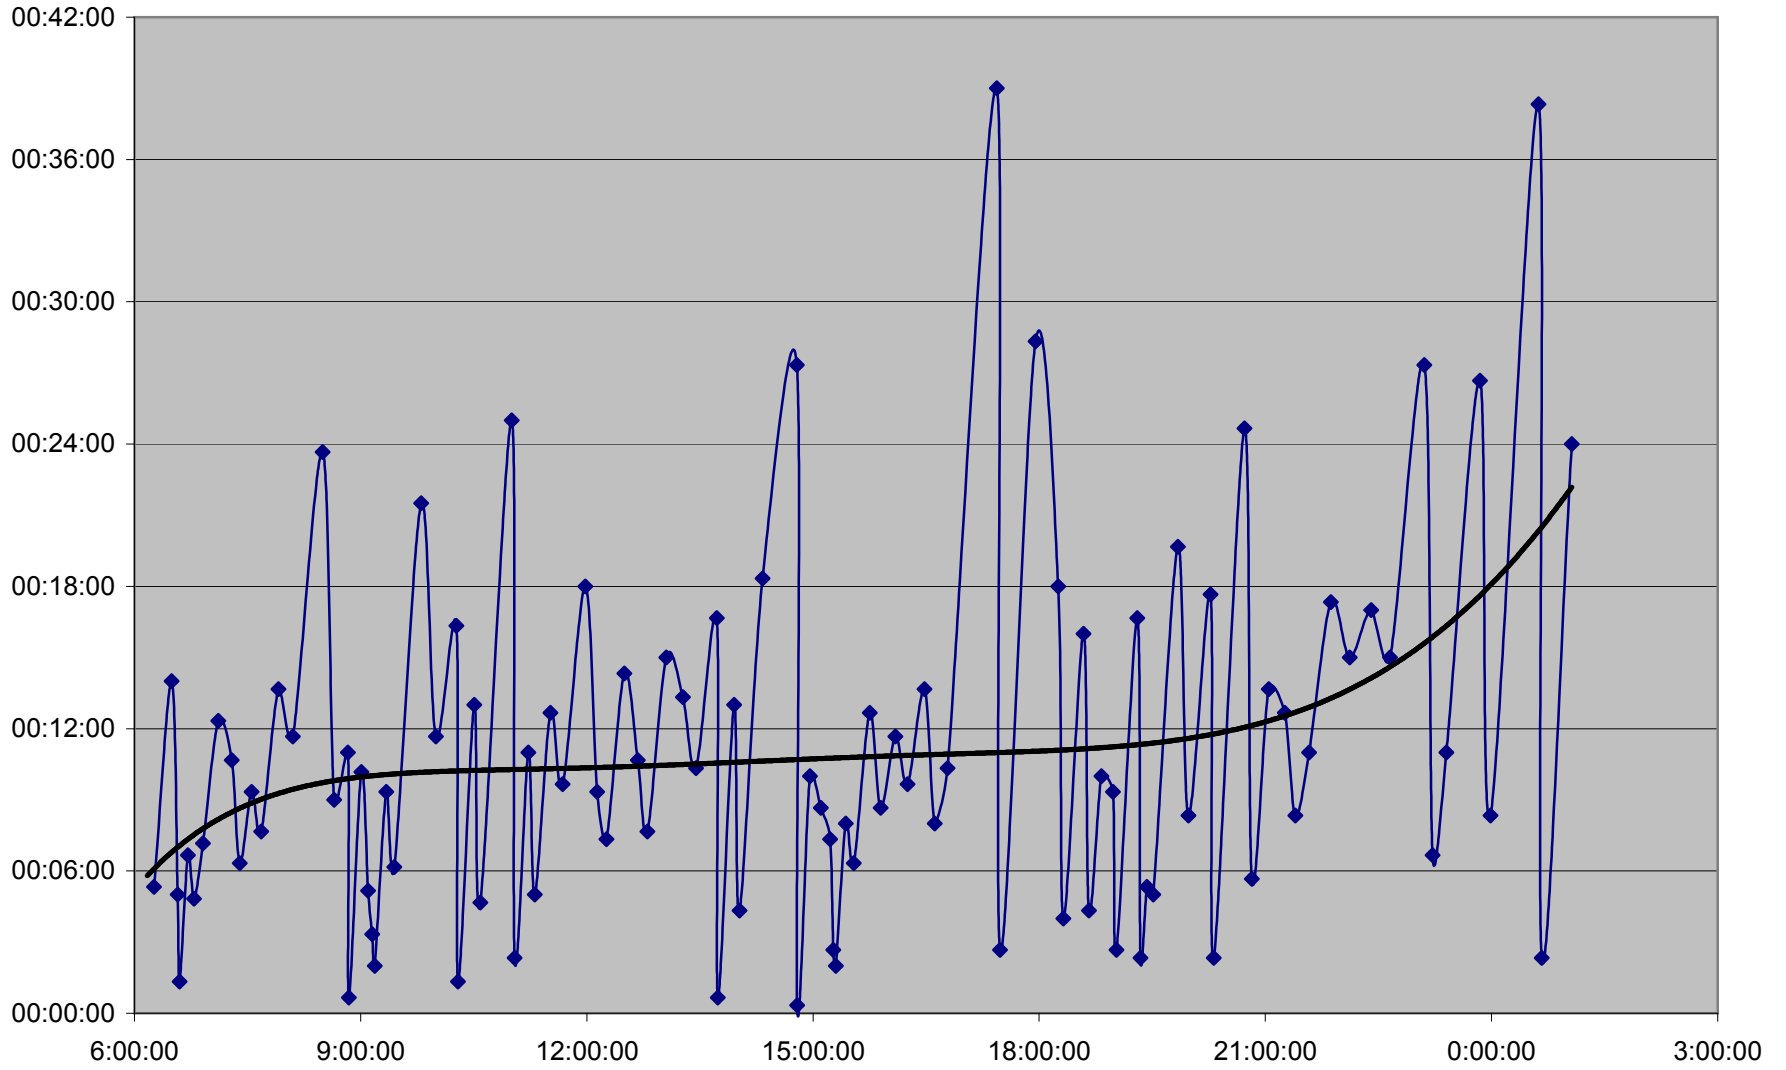

QUEEN Down 20061201 at Lakeshore Humber