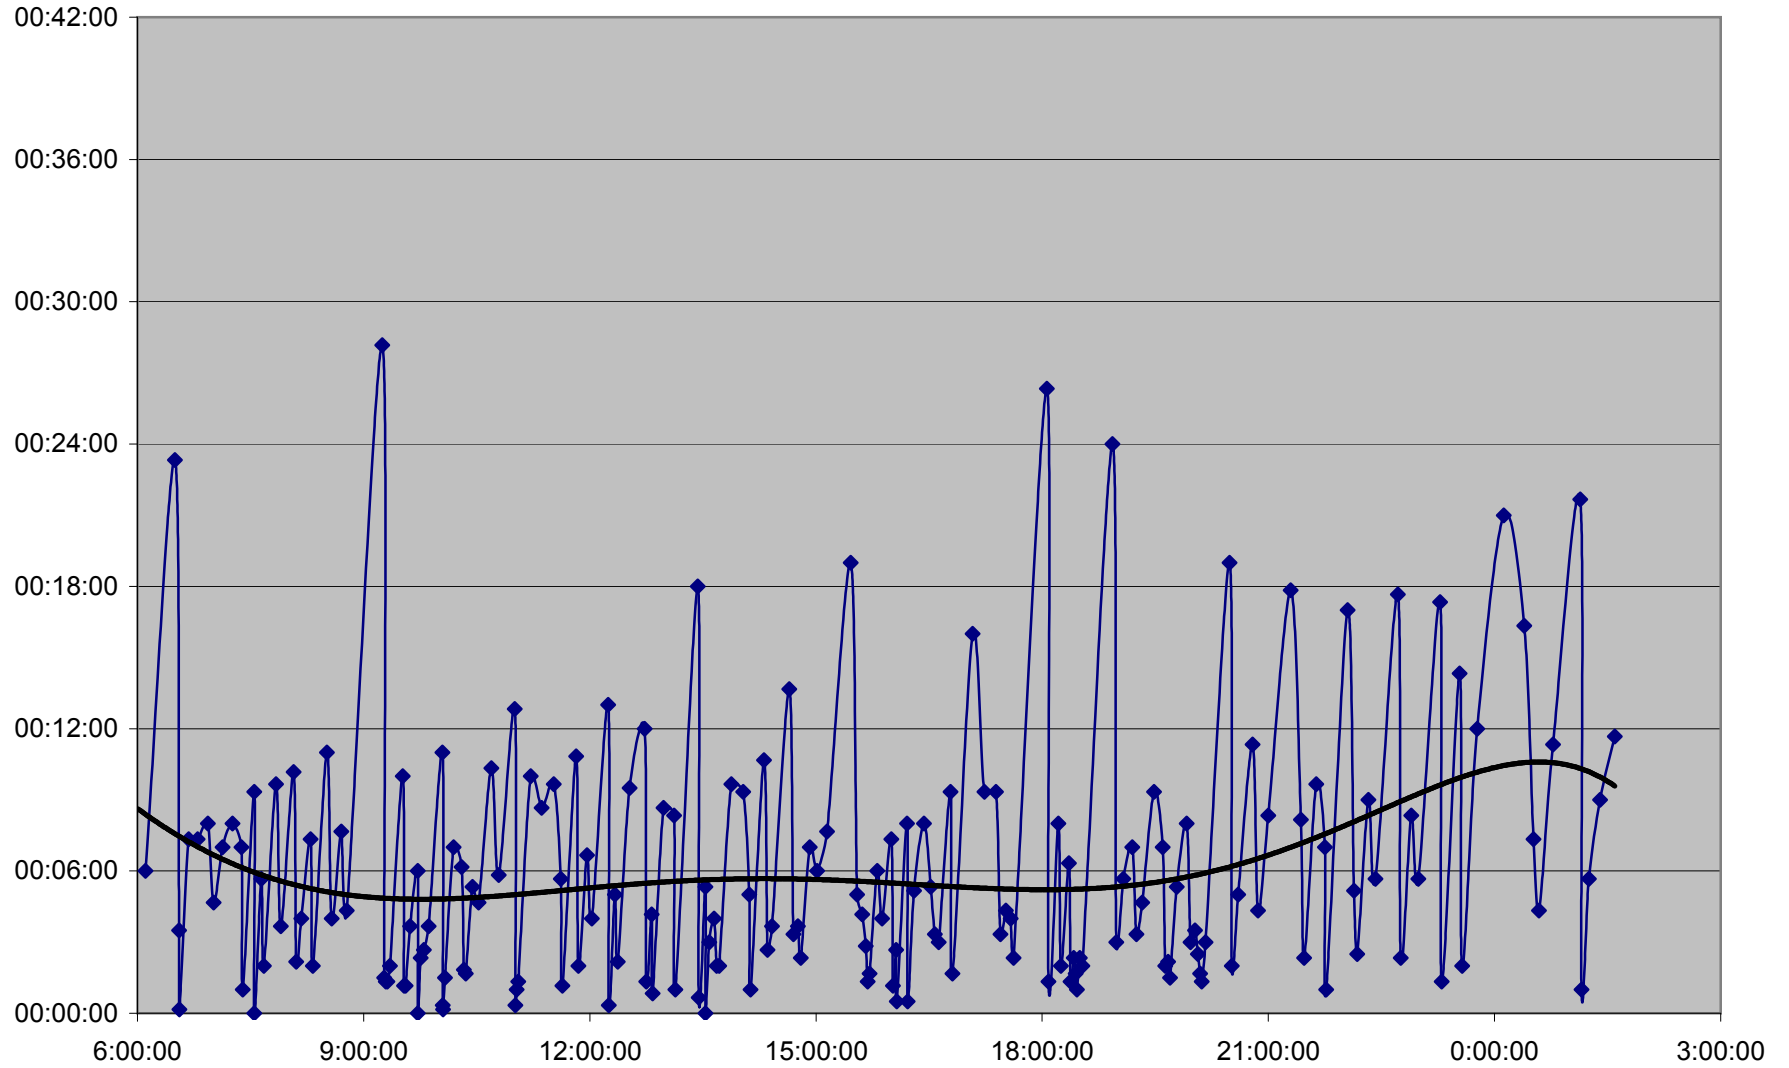

### QUEEN Down 20061201 at Neville Loop

**QUEEN Down 20061201 at Woodbine Ave.**

### QUEEN Down 20061201 at Greenwood Ave.

QUEEN Down 20061201 at Broadview Ave.

### QUEEN Down 20061201 at Yonge St.

**QUEEN Down 20061201 at Spadina Ave.**

**QUEEN Down 20061201 at Strachan Ave.**

**QUEEN Down 20061201 at Gladstone Ave.**

**QUEEN Down 20061201 at Wilson Park Rd.**