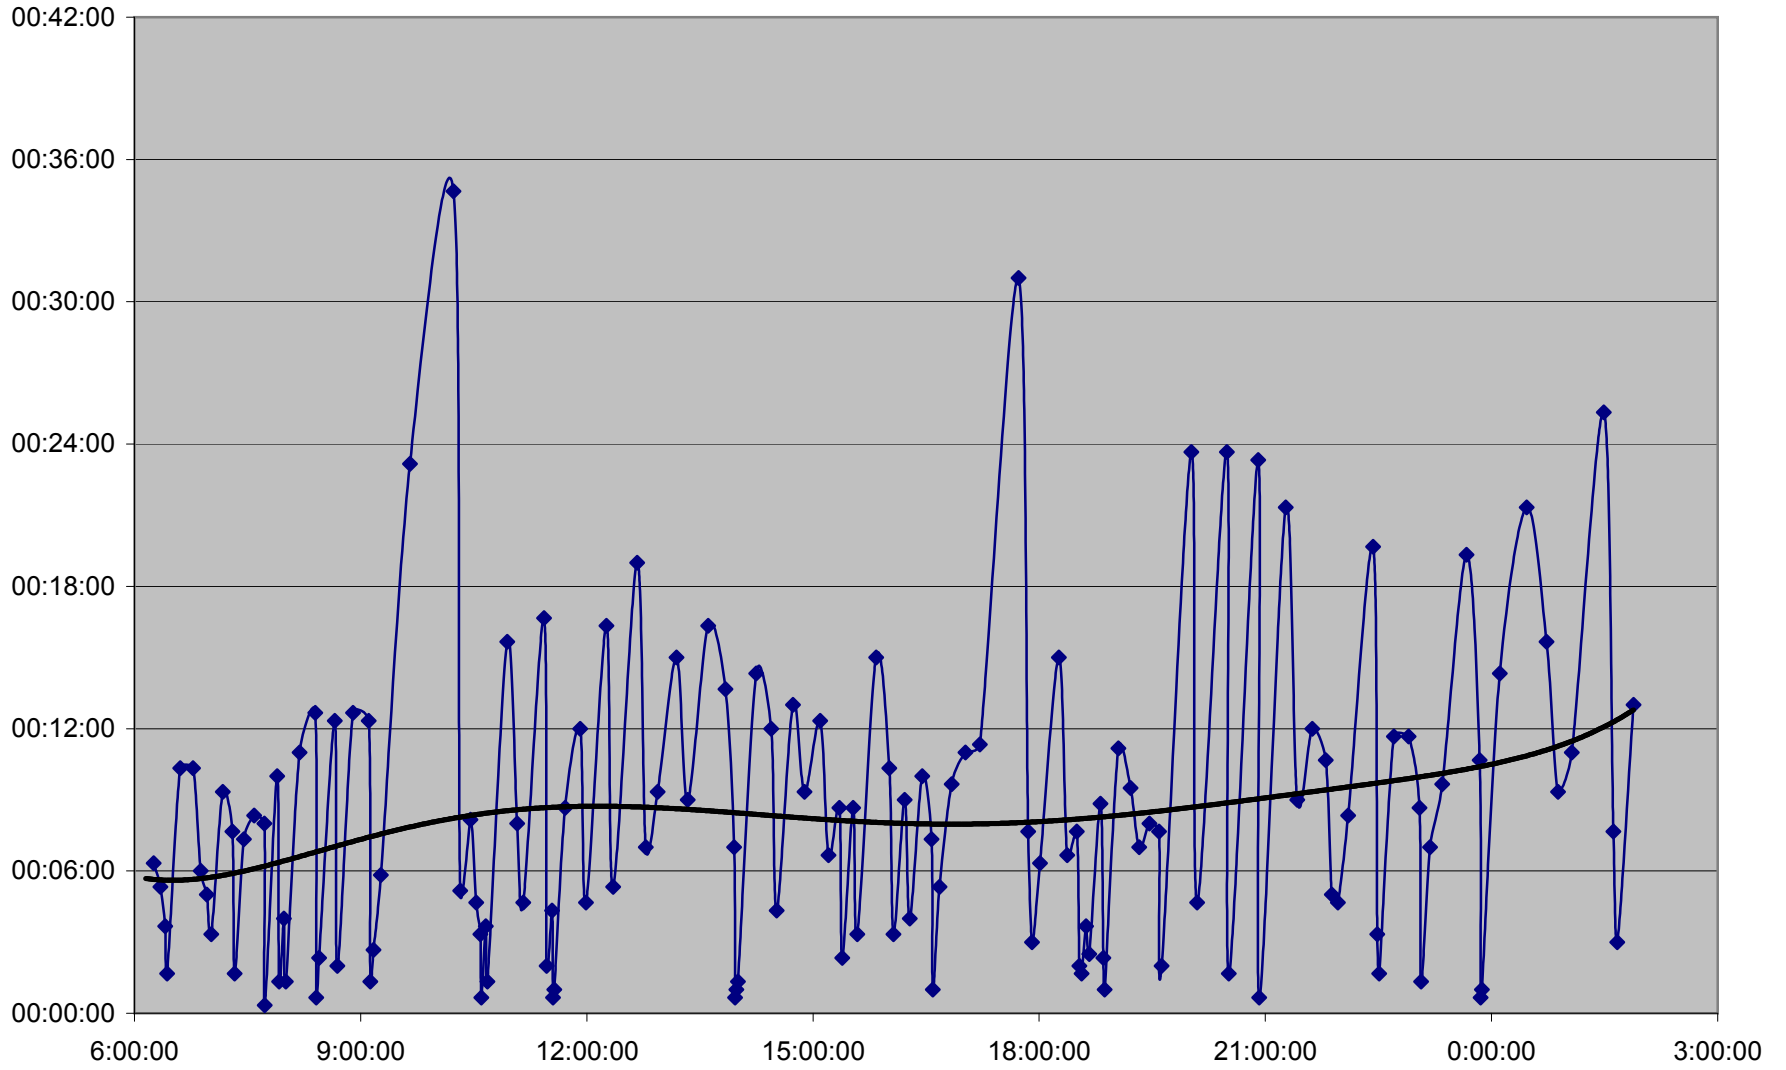

### QUEEN Down 20061201 at Neville Loop

**QUEEN Down 20061201 at Woodbine Ave.**

### QUEEN Down 20061201 at Greenwood Ave.

QUEEN Down 20061201 at Broadview Ave.

### QUEEN Down 20061201 at Yonge St.

**QUEEN Down 20061201 at Spadina Ave.**

**QUEEN Down 20061201 at Strachan Ave.**

**QUEEN Down 20061201 at Gladstone Ave.**

**QUEEN Down 20061201 at Wilson Park Rd.**