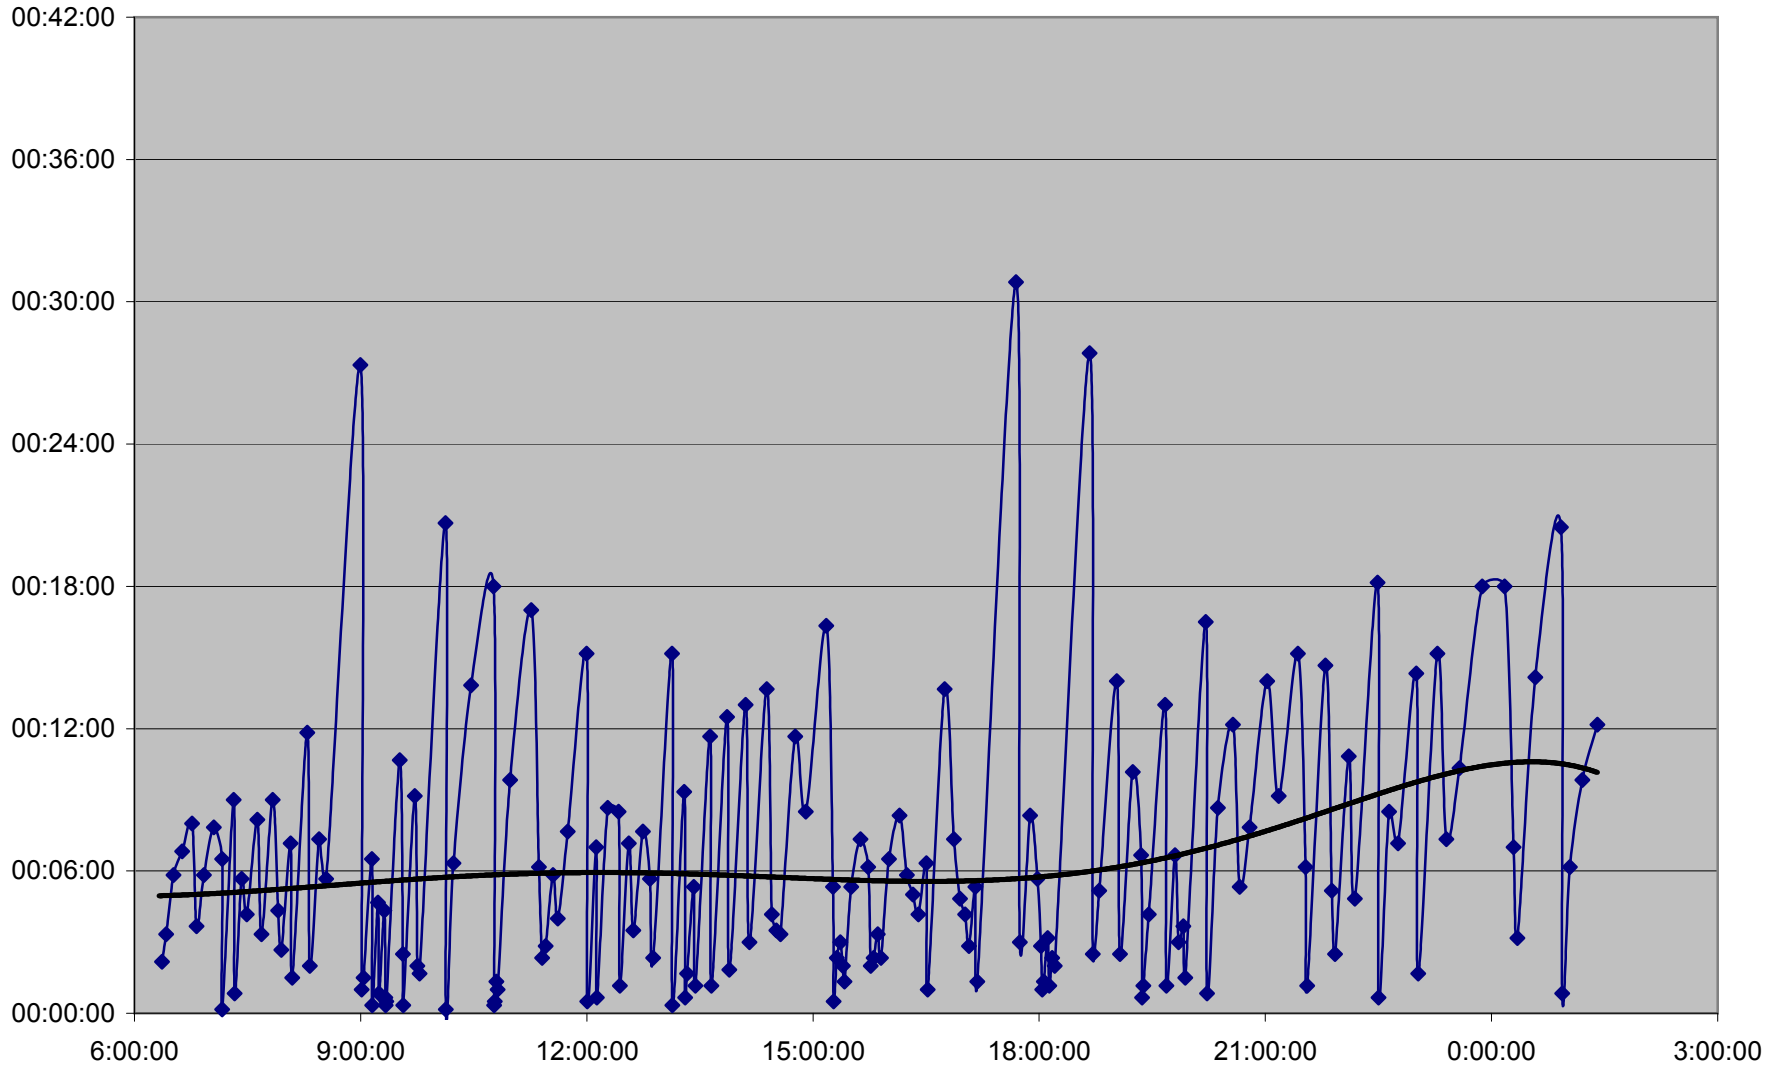

### QUEEN Down 20061201 at Neville Loop

**QUEEN Down 20061201 at Woodbine Ave.**

### QUEEN Down 20061201 at Greenwood Ave.

QUEEN Down 20061201 at Broadview Ave.

### QUEEN Down 20061201 at Yonge St.

**QUEEN Down 20061201 at Spadina Ave.**

**QUEEN Down 20061201 at Strachan Ave.**

**QUEEN Down 20061201 at Gladstone Ave.**

**QUEEN Down 20061201 at Wilson Park Rd.**