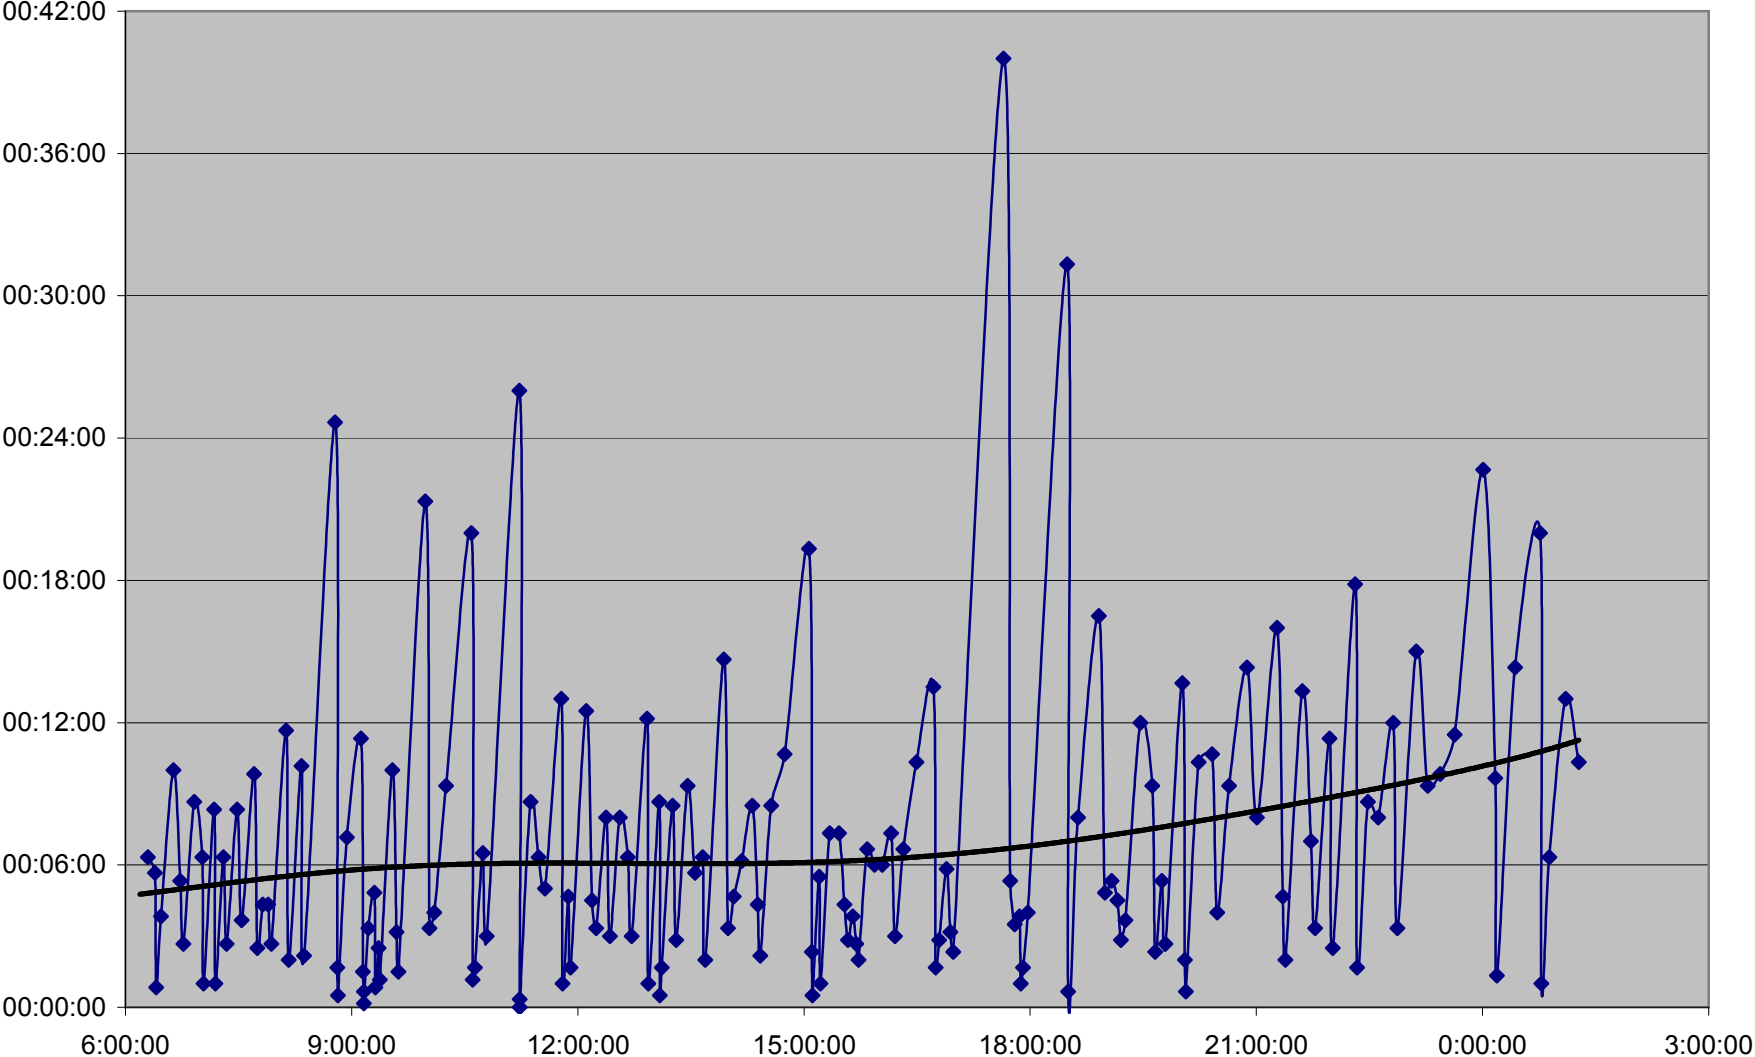

### QUEEN Down 20061201 at Yonge St.

**QUEEN Down 20061201 at Spadina Ave.**

**QUEEN Down 20061201 at Strachan Ave.**

**QUEEN Down 20061201 at Gladstone Ave.**

**QUEEN Down 20061201 at Wilson Park Rd.**