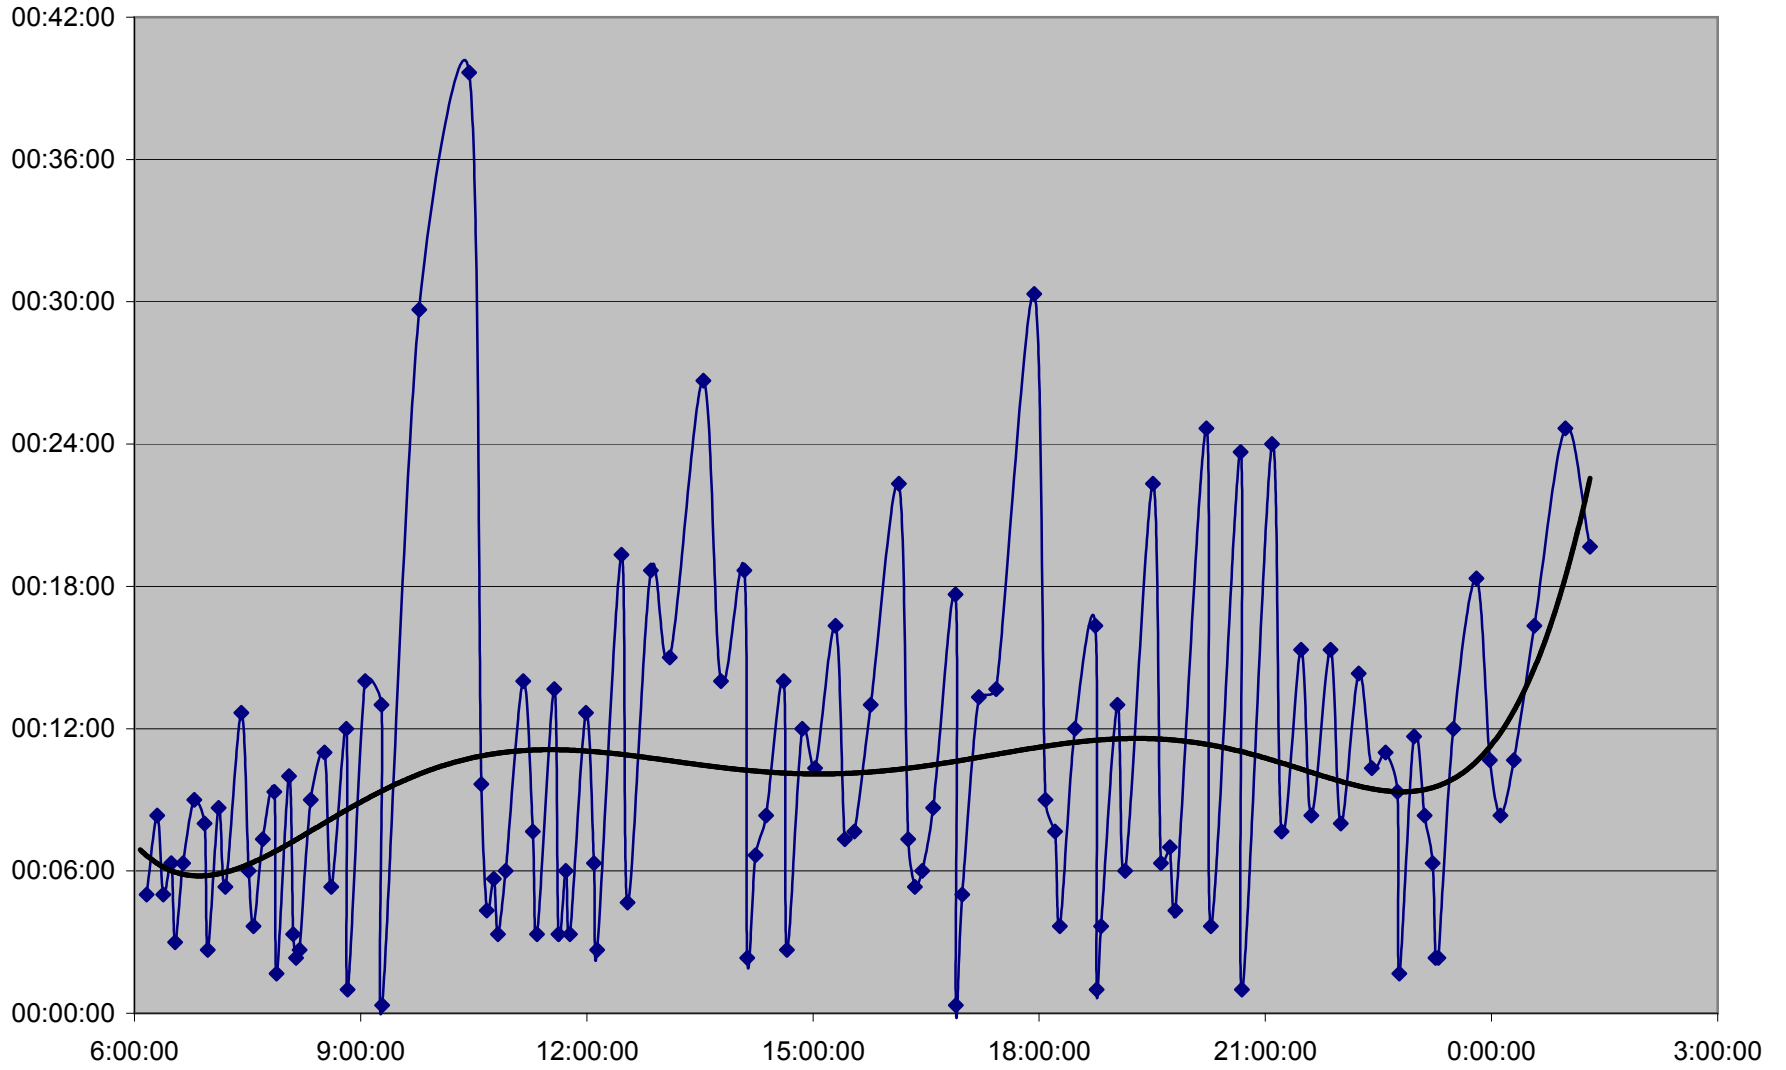

### QUEEN Down 20061201 at Neville Loop

**QUEEN Down 20061201 at Woodbine Ave.**

### QUEEN Down 20061201 at Greenwood Ave.

QUEEN Down 20061201 at Broadview Ave.

### QUEEN Down 20061201 at Yonge St.

**QUEEN Down 20061201 at Spadina Ave.**

**QUEEN Down 20061201 at Strachan Ave.**

**QUEEN Down 20061201 at Gladstone Ave.**

**QUEEN Down 20061201 at Wilson Park Rd.**