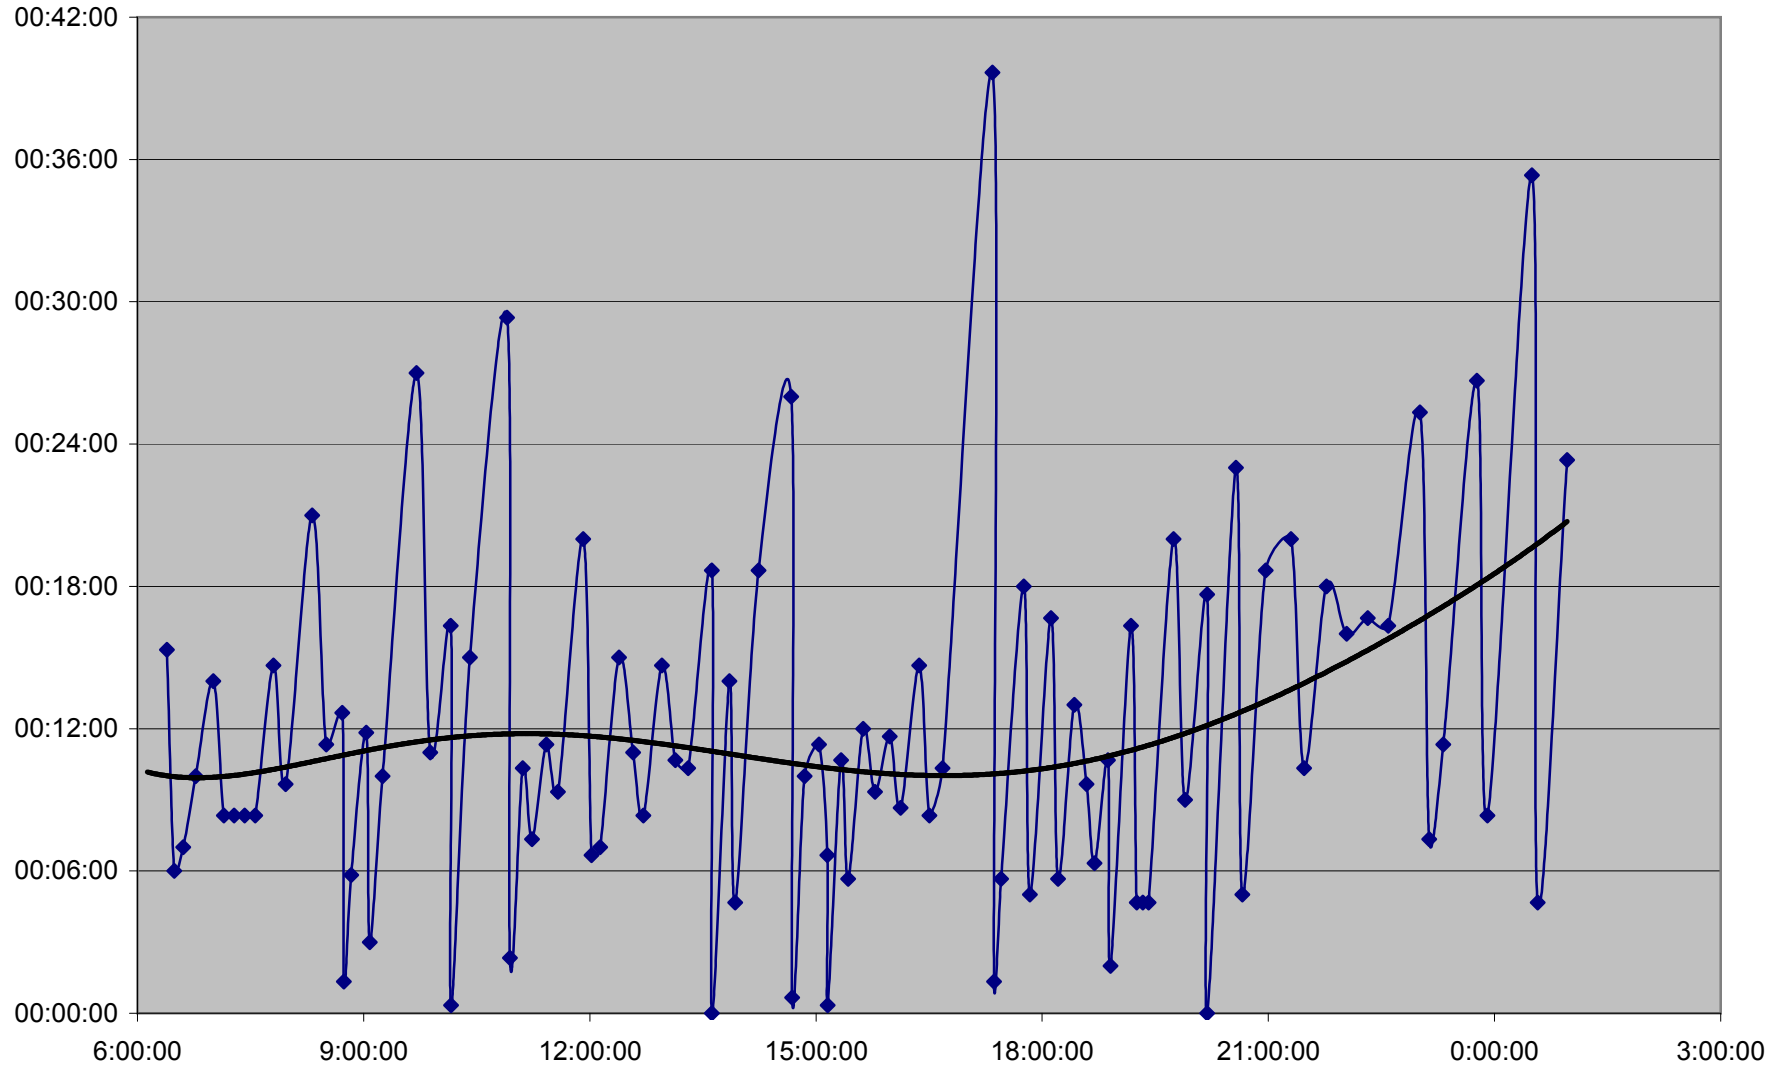

QUEEN Down 20061201 at Royal York