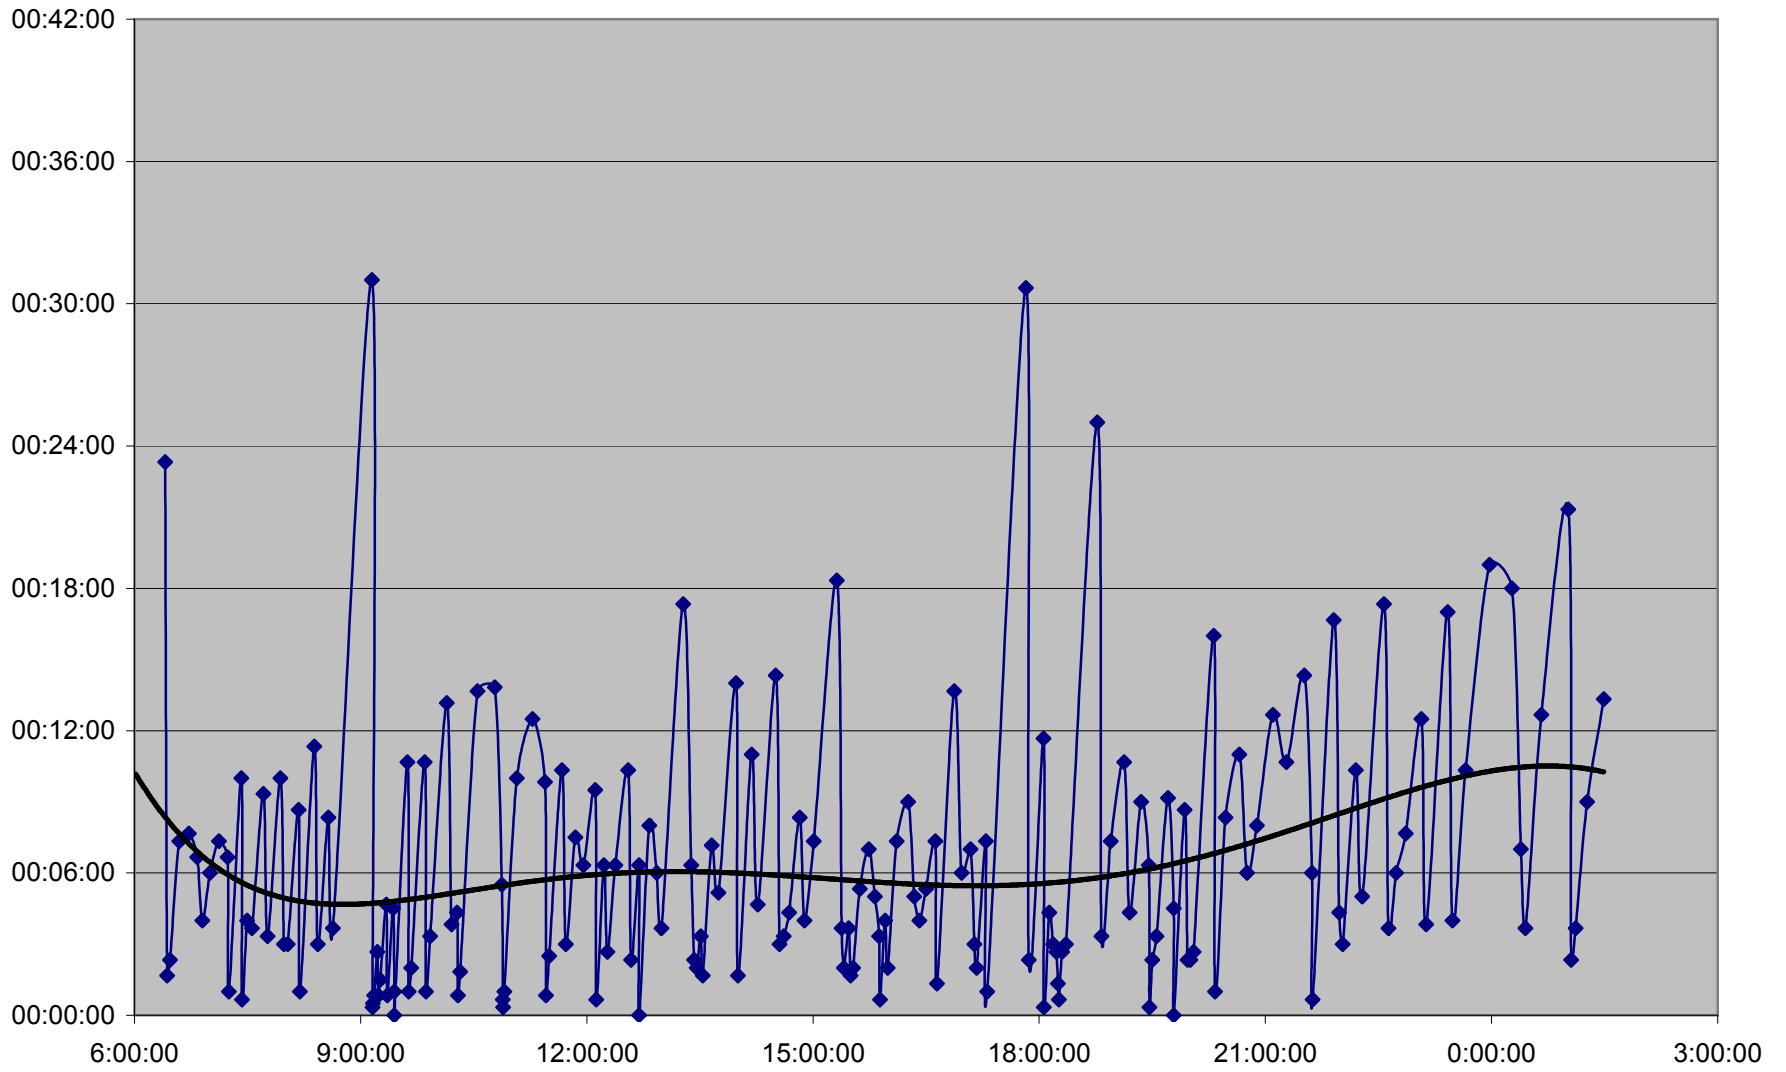

### QUEEN Down 20061201 at Neville Loop

**QUEEN Down 20061201 at Woodbine Ave.**

### QUEEN Down 20061201 at Greenwood Ave.

QUEEN Down 20061201 at Broadview Ave.

### QUEEN Down 20061201 at Yonge St.

**QUEEN Down 20061201 at Spadina Ave.**

**QUEEN Down 20061201 at Strachan Ave.**

**QUEEN Down 20061201 at Gladstone Ave.**

**QUEEN Down 20061201 at Wilson Park Rd.**