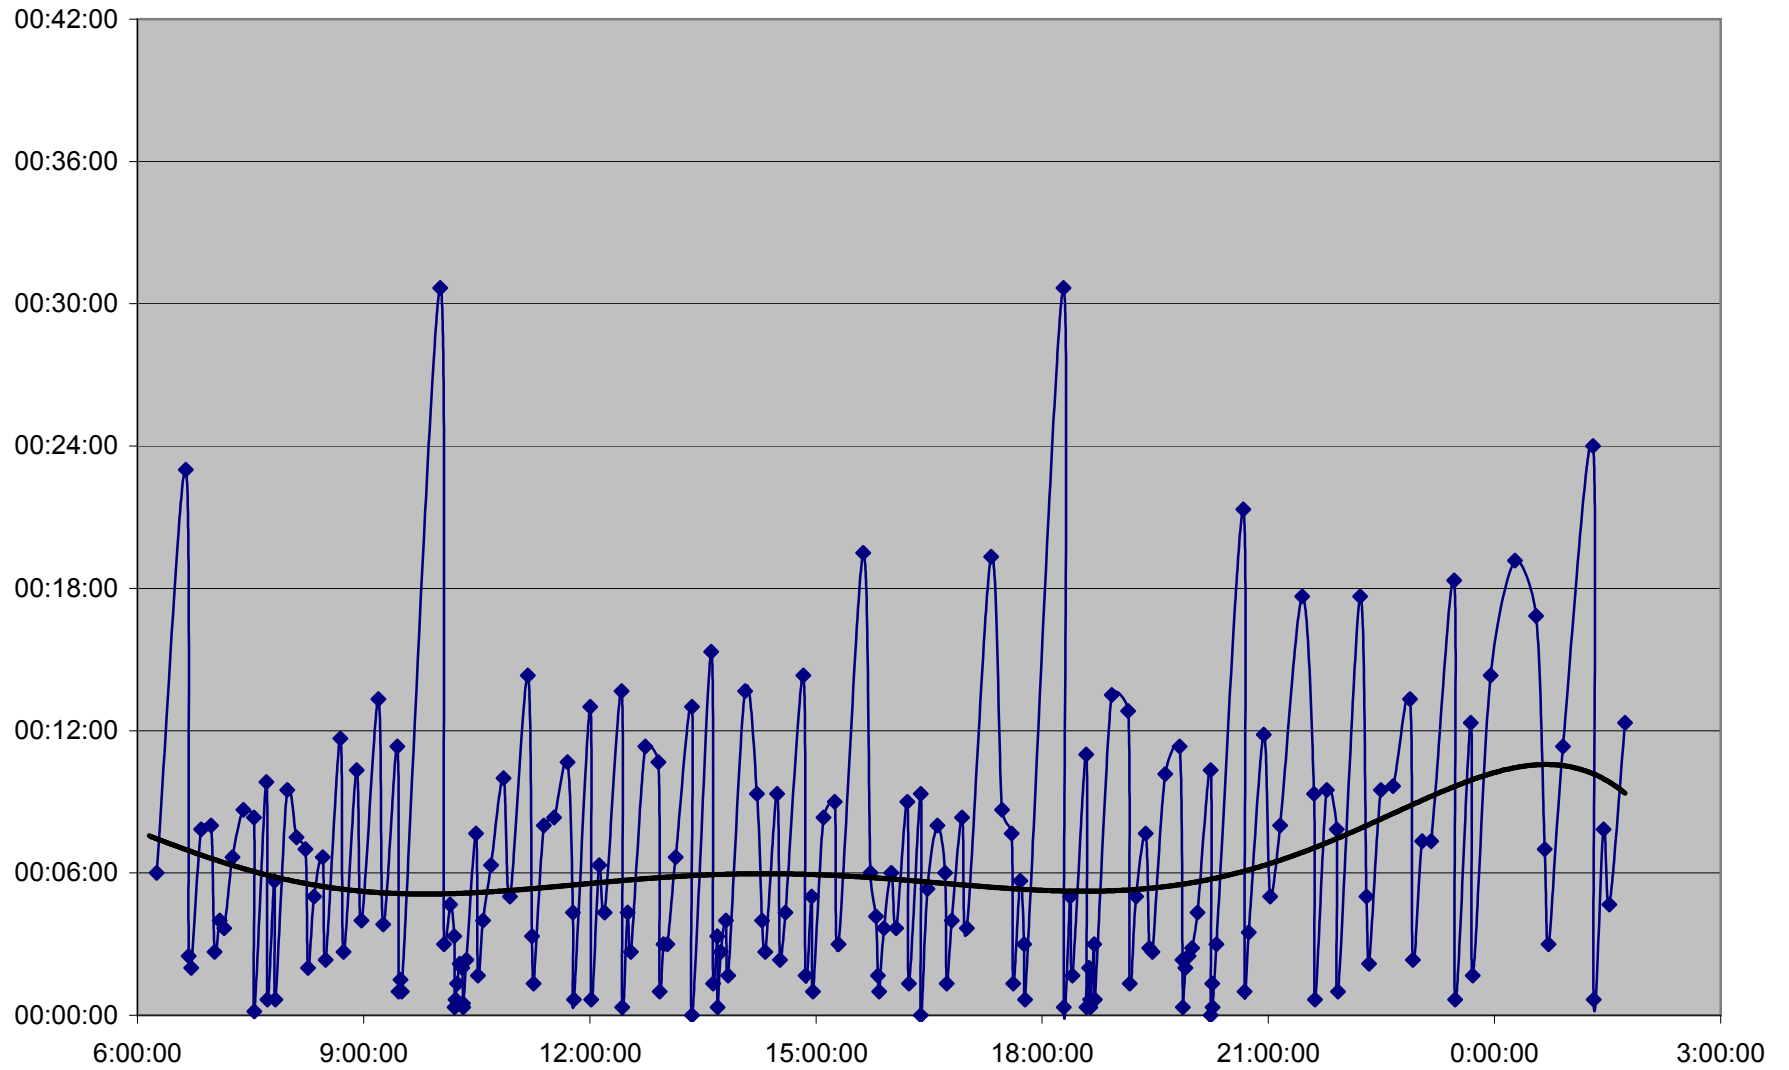

### QUEEN Down 20061201 at Neville Loop

**QUEEN Down 20061201 at Woodbine Ave.**

### QUEEN Down 20061201 at Greenwood Ave.

QUEEN Down 20061201 at Broadview Ave.

### QUEEN Down 20061201 at Yonge St.

**QUEEN Down 20061201 at Spadina Ave.**

**QUEEN Down 20061201 at Strachan Ave.**

**QUEEN Down 20061201 at Gladstone Ave.**

**QUEEN Down 20061201 at Wilson Park Rd.**