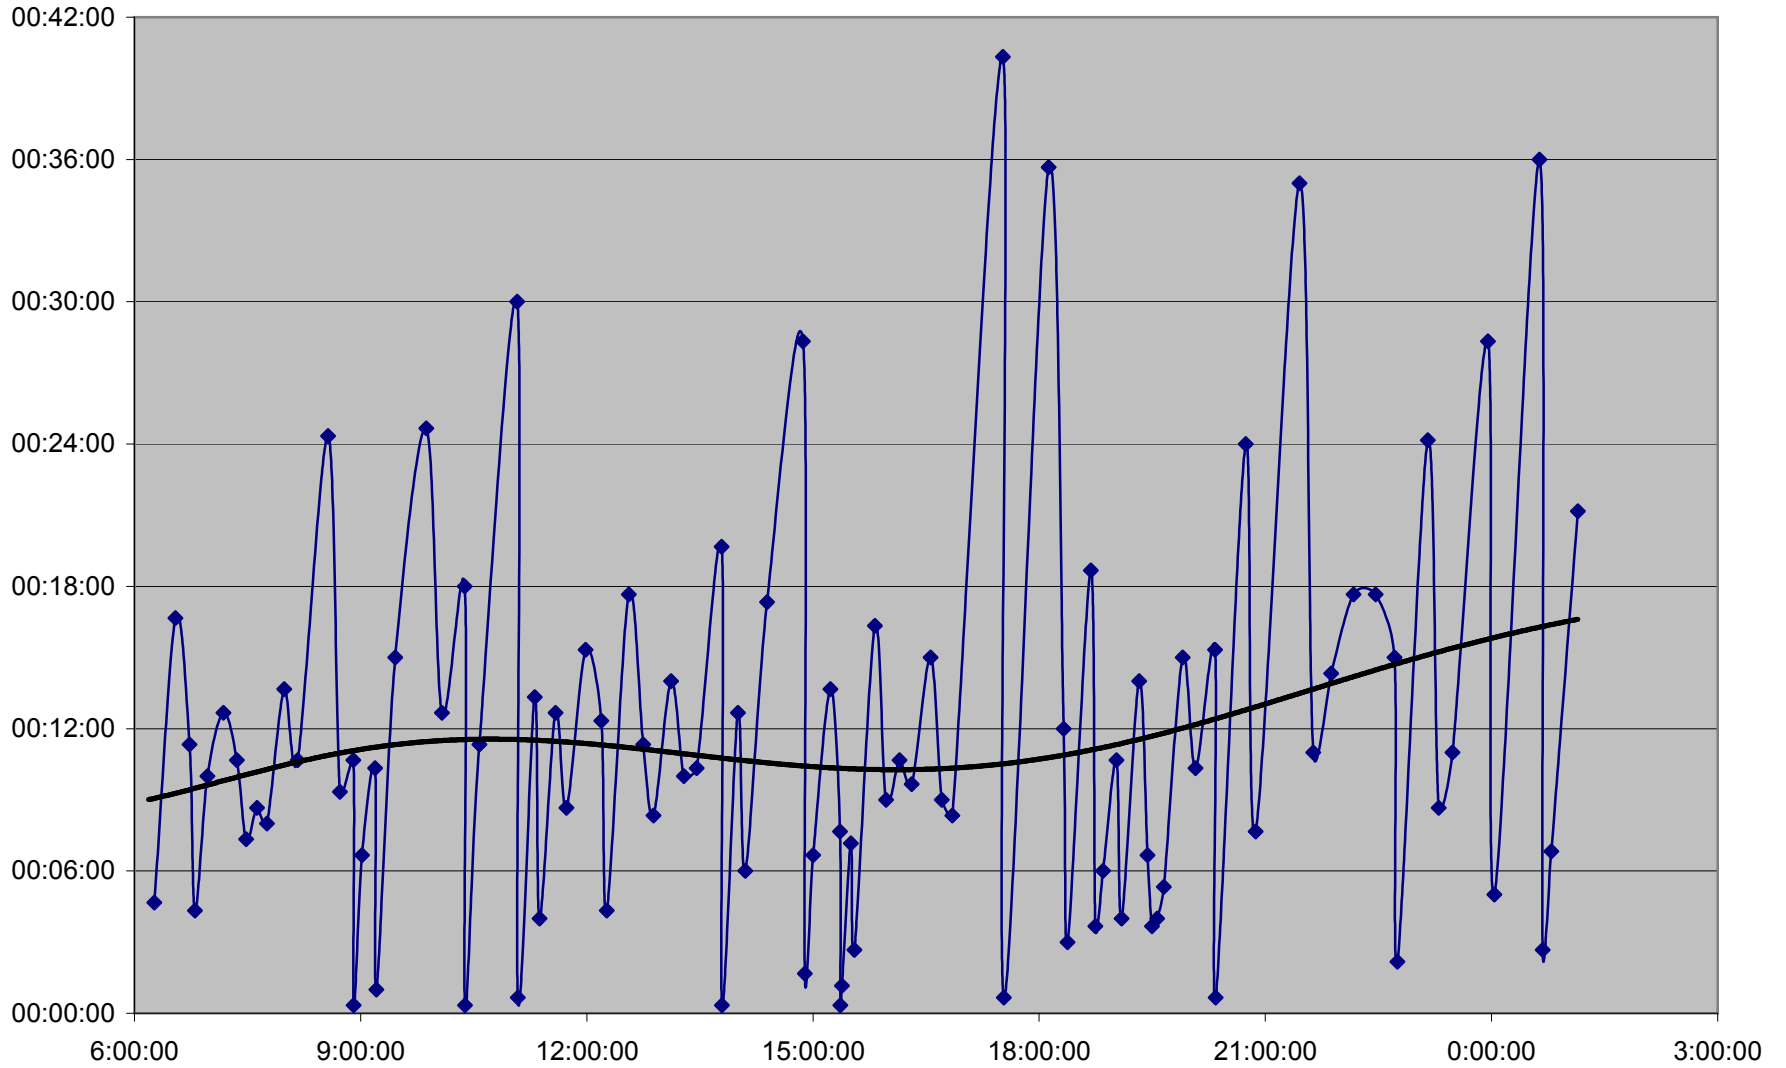

QUEEN Down 20061201 at Queensway Humber