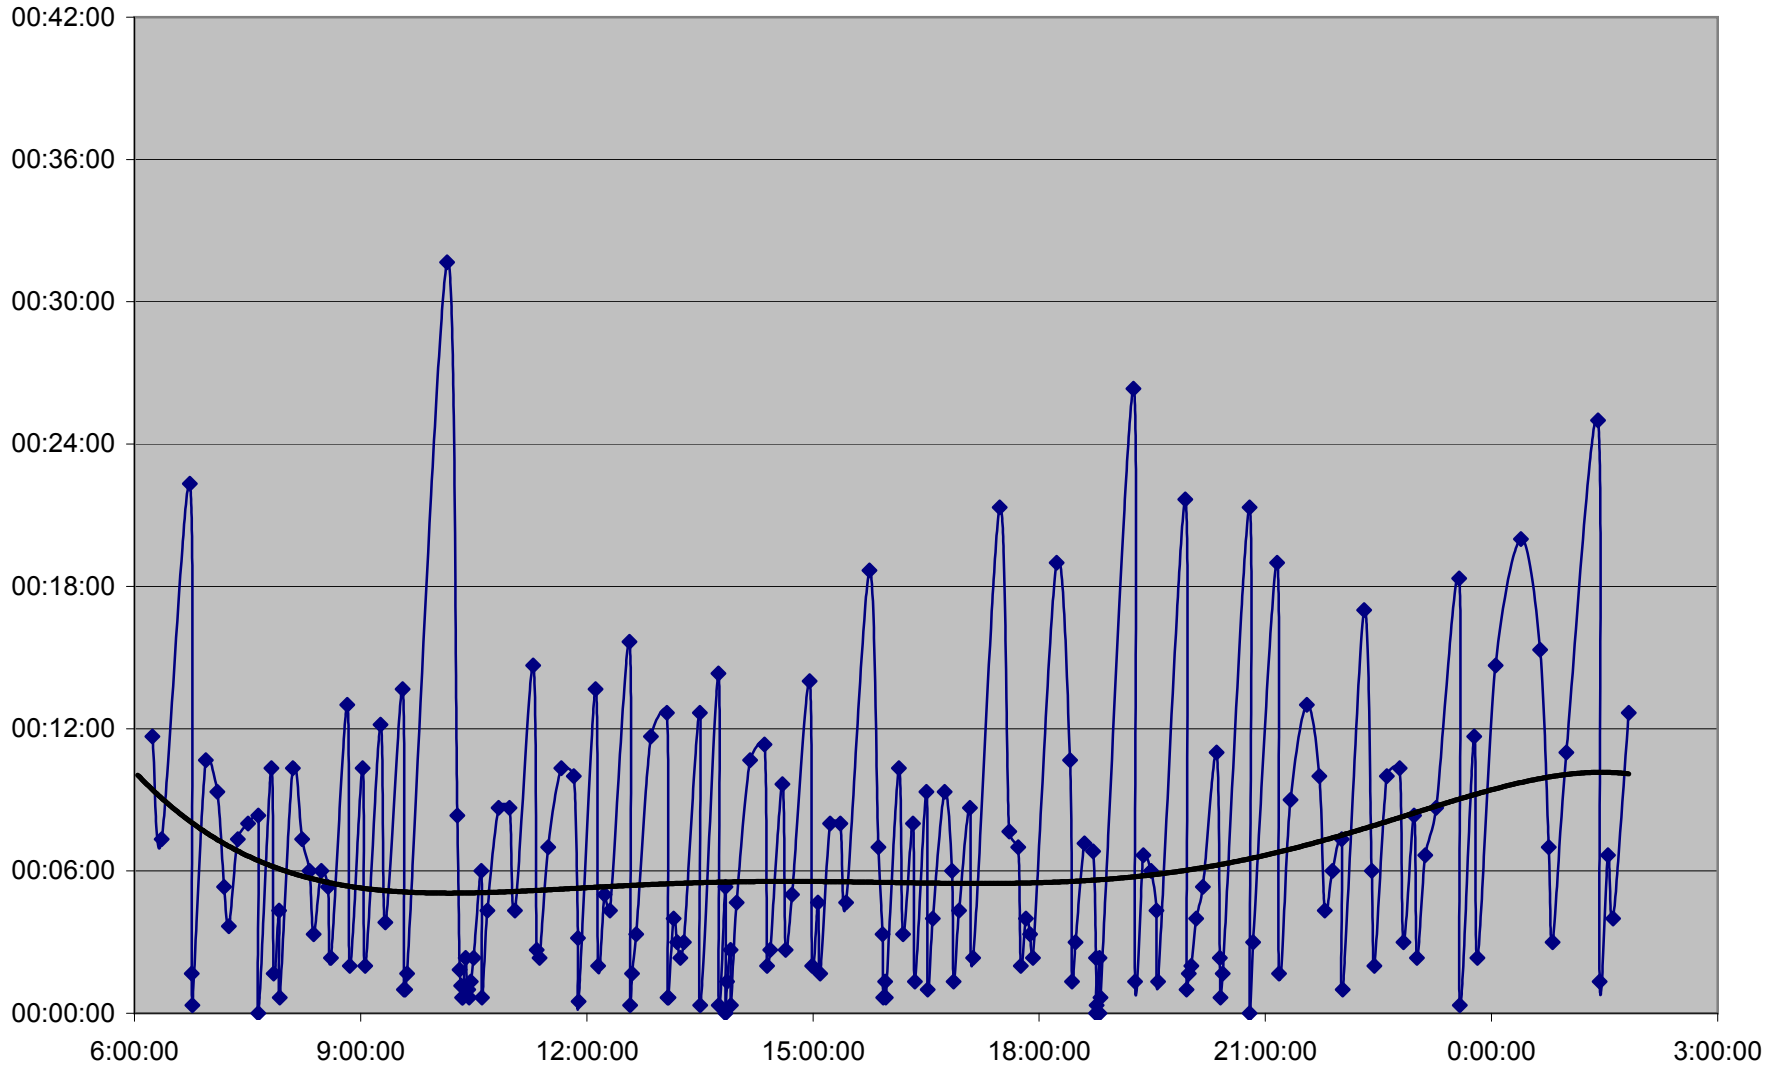

### QUEEN Down 20061201 at Neville Loop

**QUEEN Down 20061201 at Woodbine Ave.**

### QUEEN Down 20061201 at Greenwood Ave.

QUEEN Down 20061201 at Broadview Ave.

### QUEEN Down 20061201 at Yonge St.

**QUEEN Down 20061201 at Spadina Ave.**

**QUEEN Down 20061201 at Strachan Ave.**

**QUEEN Down 20061201 at Gladstone Ave.**

**QUEEN Down 20061201 at Wilson Park Rd.**