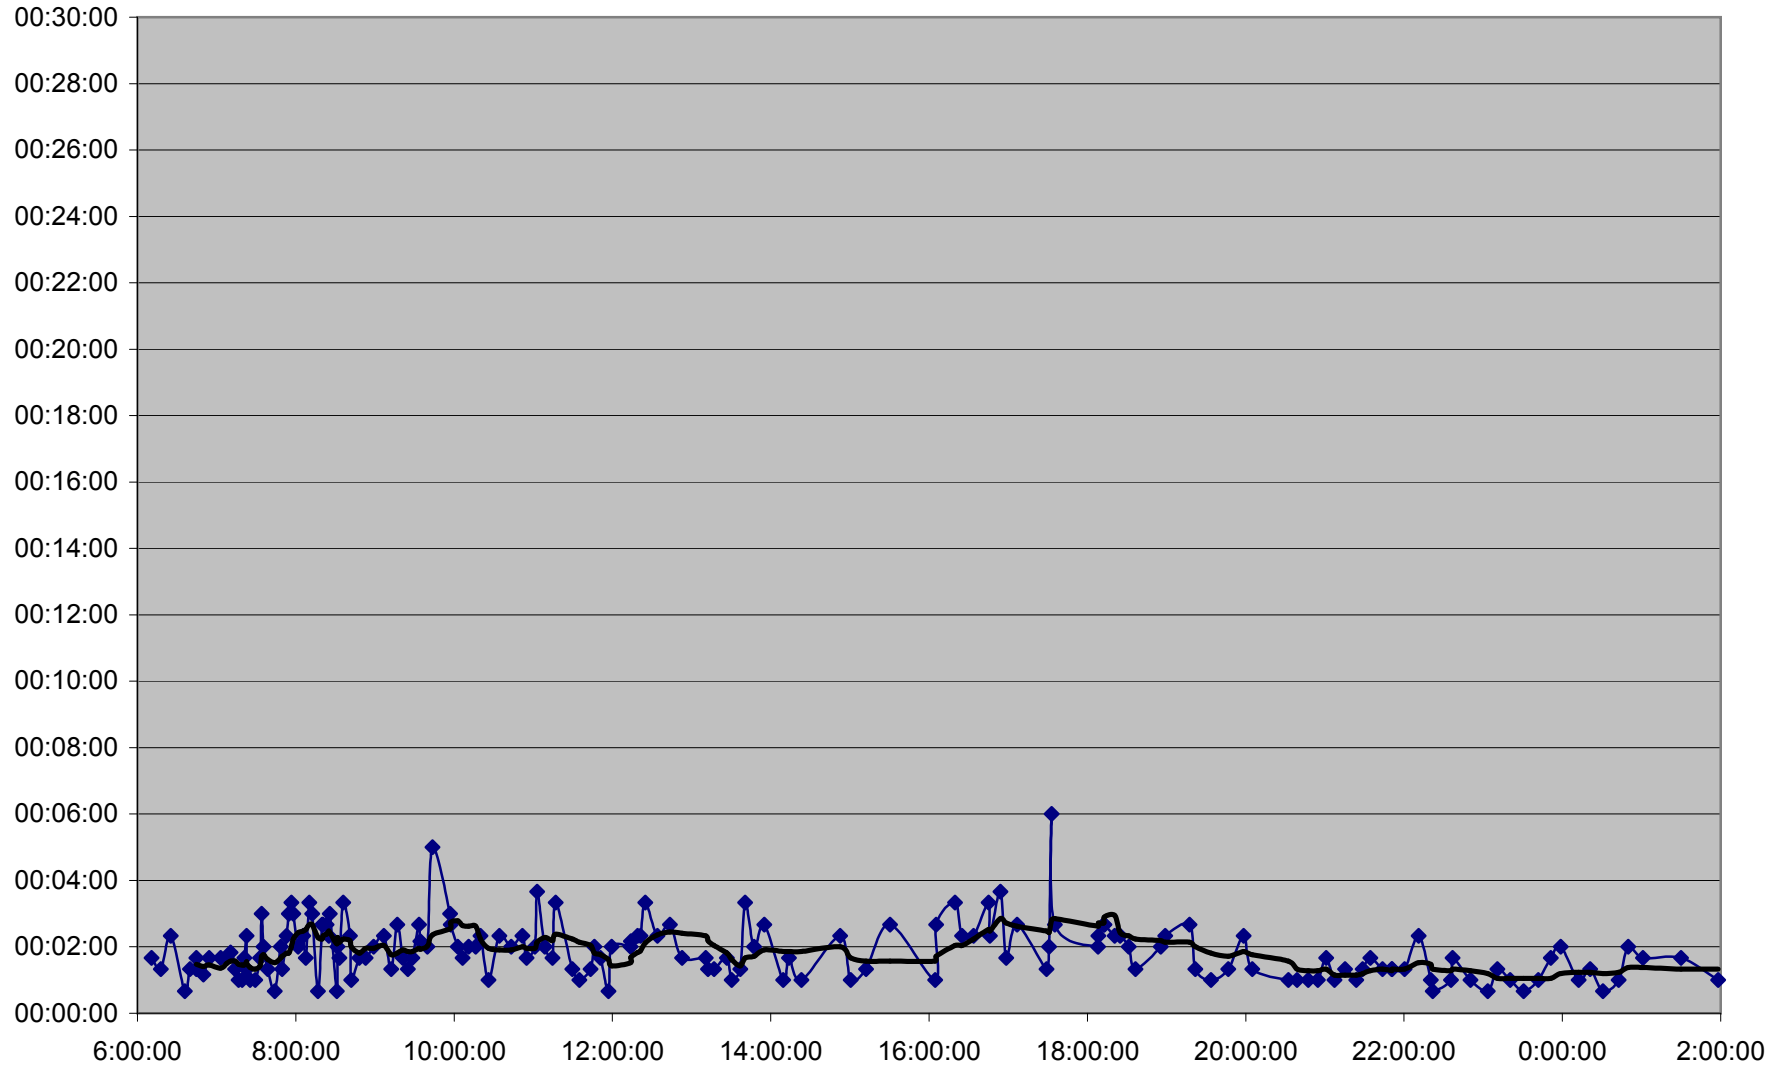

KING Down 20061222 from Dundas W. Stn. to Bloor St. W.

KING Down 20061222 from Bloor St. W. to Marion St.

KING Down 20061222 from Marion St. to Jameson Ave.

KING Down 20061222 from Jameson Ave. to Fraser Ave.

KING Down 20061222 from Fraser Ave. to Crawford St.

KING Down 20061222 from Crawford St. to Portland St.

KING Down 20061222 from Portland St. to Peter St.

KING Down 20061222 from Peter St. to Yonge St.

KING Down 20061222 from Yonge St. to Jarvis St.

KING Down 20061222 from Jarvis St. to River St.

KING Down 20061222 from River St. to Dundas St. E.

KING Down 20061222 from Dundas St. E. to Wolfrey Ave.

KING Down 20061222 from Wolfrey Ave. to Broadview Stn.