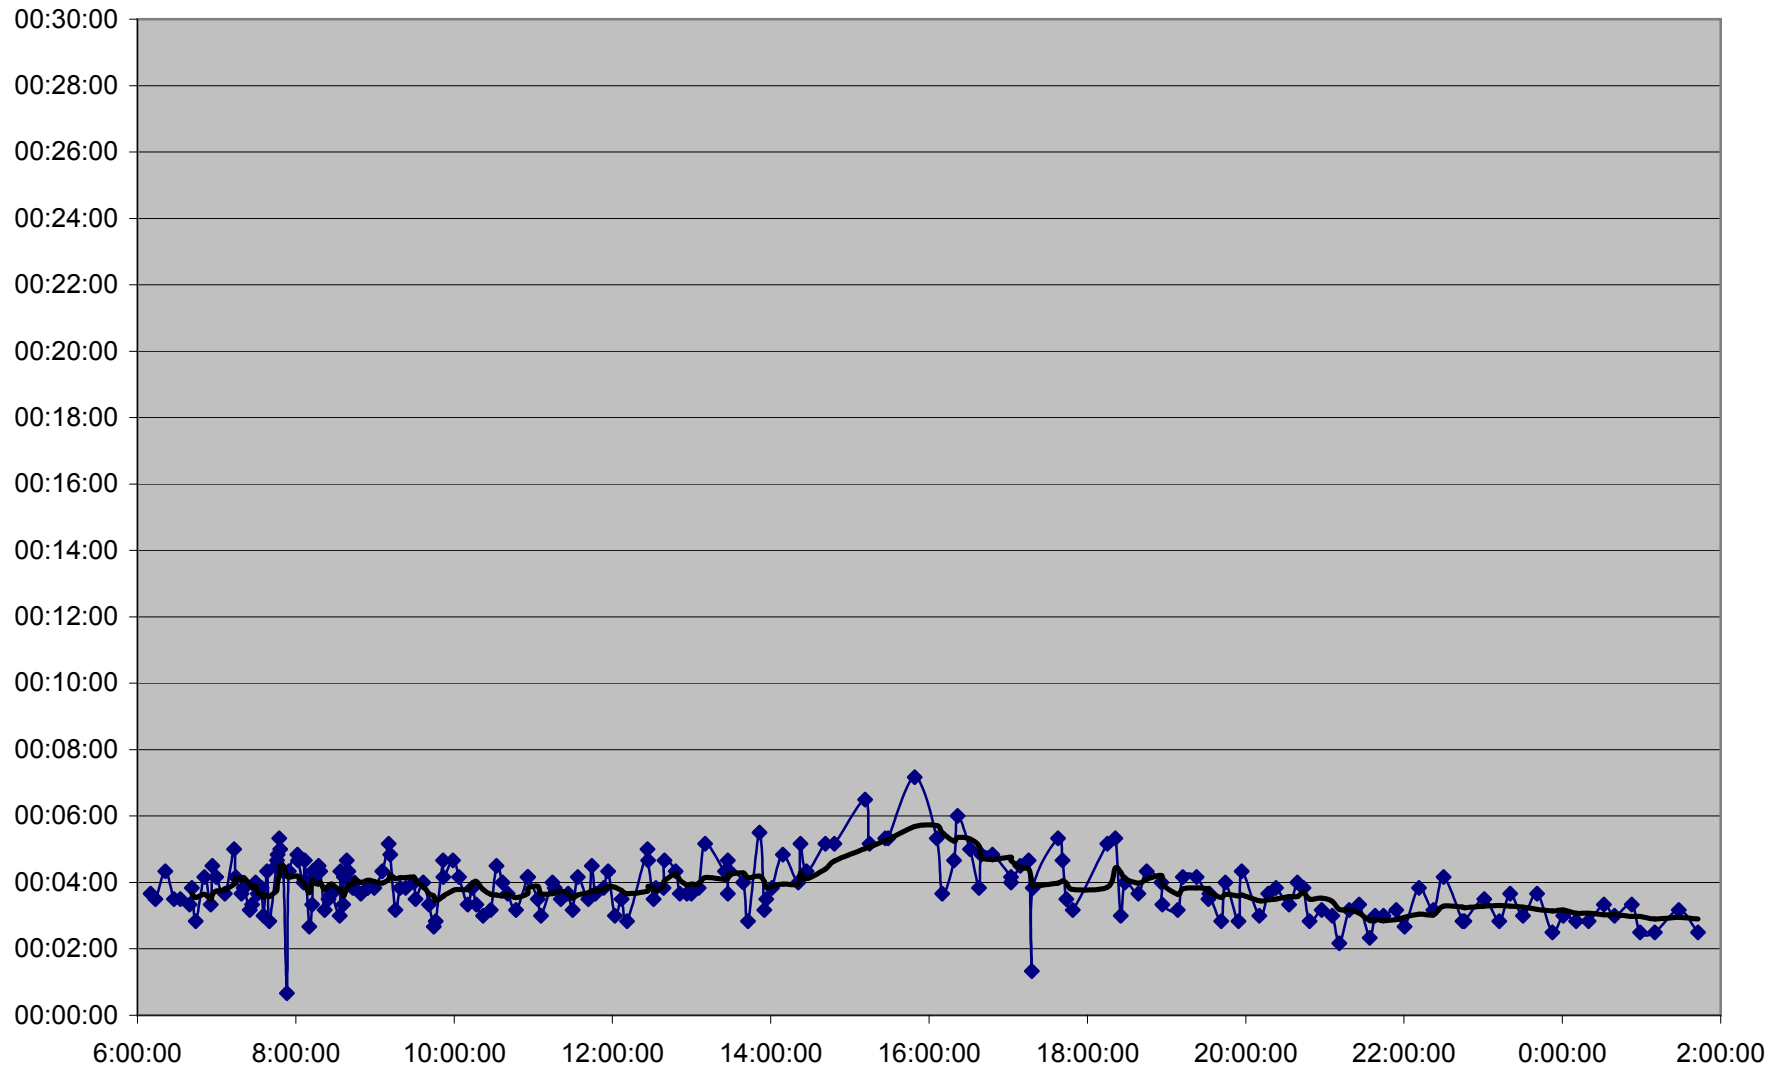

KING Down 20061222 from Dundas W. Stn. to Bloor St. W.

KING Down 20061222 from Bloor St. W. to Marion St.

KING Down 20061222 from Marion St. to Jameson Ave.

KING Down 20061222 from Jameson Ave. to Fraser Ave.

KING Down 20061222 from Fraser Ave. to Crawford St.

KING Down 20061222 from Crawford St. to Portland St.

KING Down 20061222 from Portland St. to Peter St.

KING Down 20061222 from Peter St. to Yonge St.

KING Down 20061222 from Yonge St. to Jarvis St.

KING Down 20061222 from Jarvis St. to River St.

KING Down 20061222 from River St. to Dundas St. E.

KING Down 20061222 from Dundas St. E. to Wolfrey Ave.

KING Down 20061222 from Wolfrey Ave. to Broadview Stn.