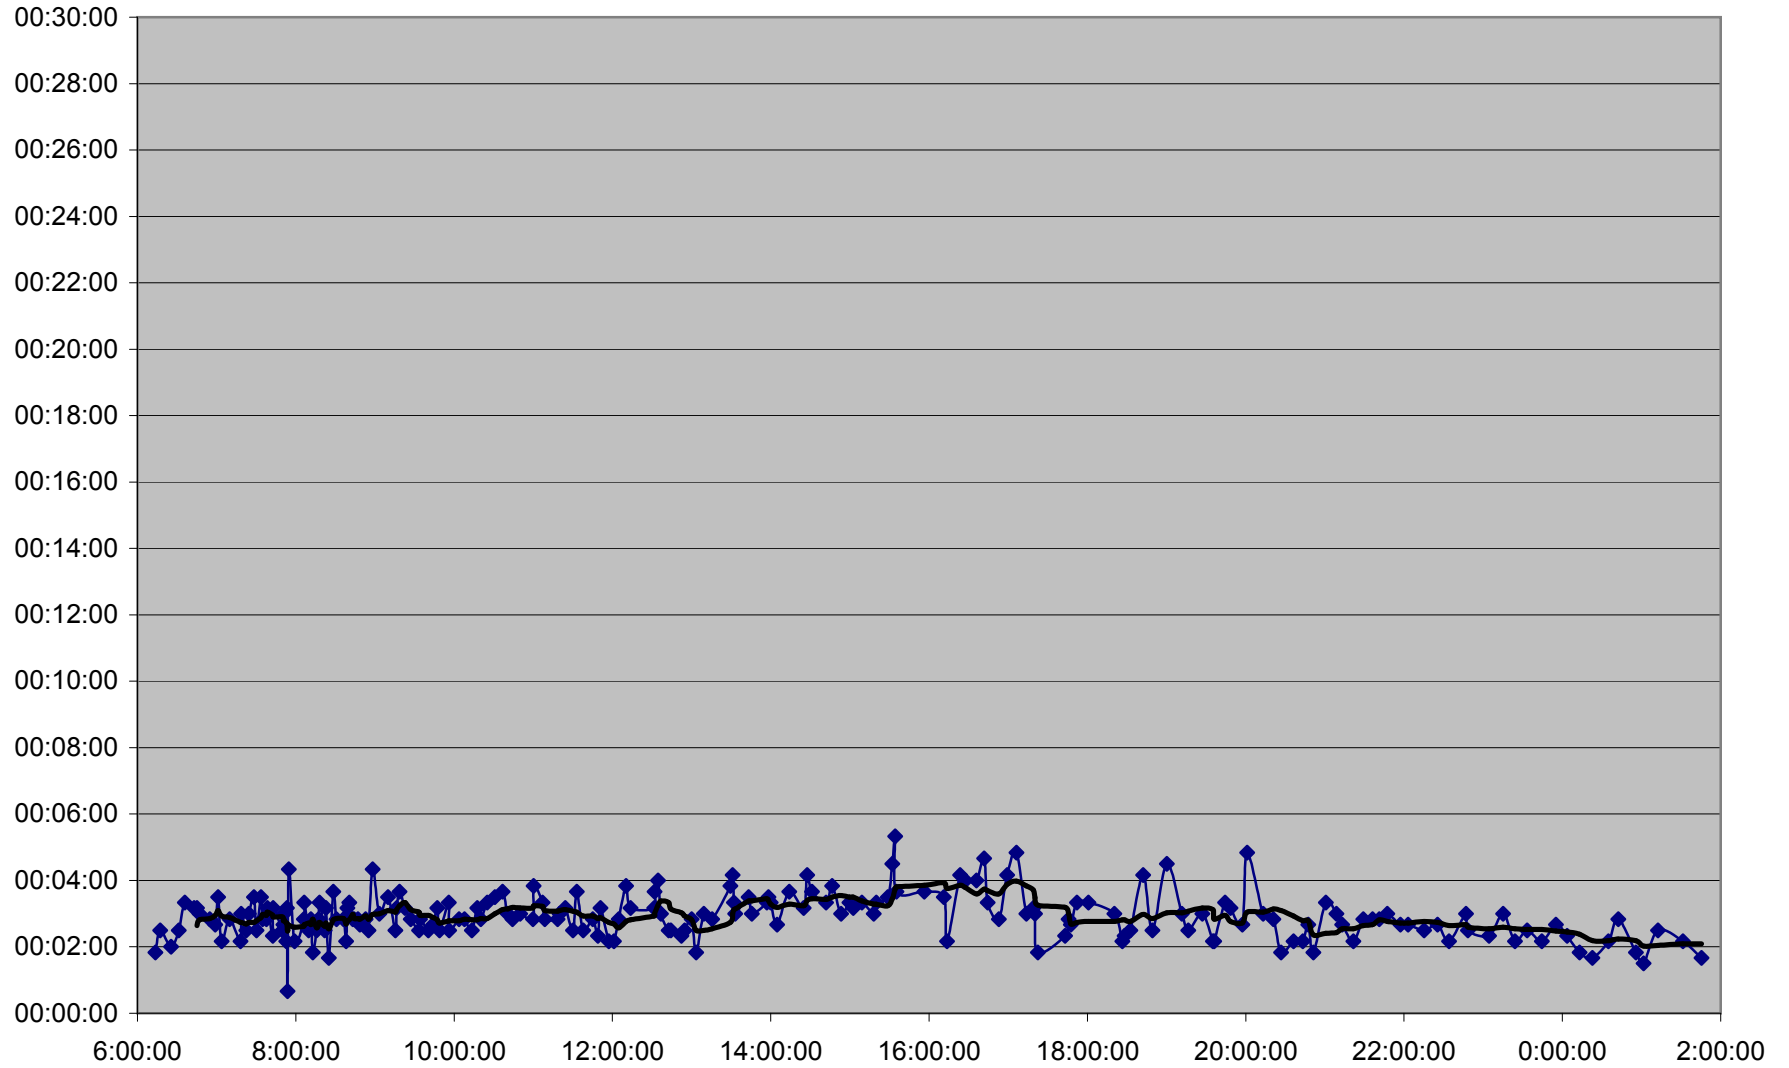

KING Down 20061222 from Dundas W. Stn. to Bloor St. W.

KING Down 20061222 from Bloor St. W. to Marion St.

KING Down 20061222 from Marion St. to Jameson Ave.

KING Down 20061222 from Jameson Ave. to Fraser Ave.

KING Down 20061222 from Fraser Ave. to Crawford St.

KING Down 20061222 from Crawford St. to Portland St.

KING Down 20061222 from Portland St. to Peter St.

KING Down 20061222 from Peter St. to Yonge St.

KING Down 20061222 from Yonge St. to Jarvis St.

KING Down 20061222 from Jarvis St. to River St.

KING Down 20061222 from River St. to Dundas St. E.

KING Down 20061222 from Dundas St. E. to Wolfrey Ave.

KING Down 20061222 from Wolfrey Ave. to Broadview Stn.