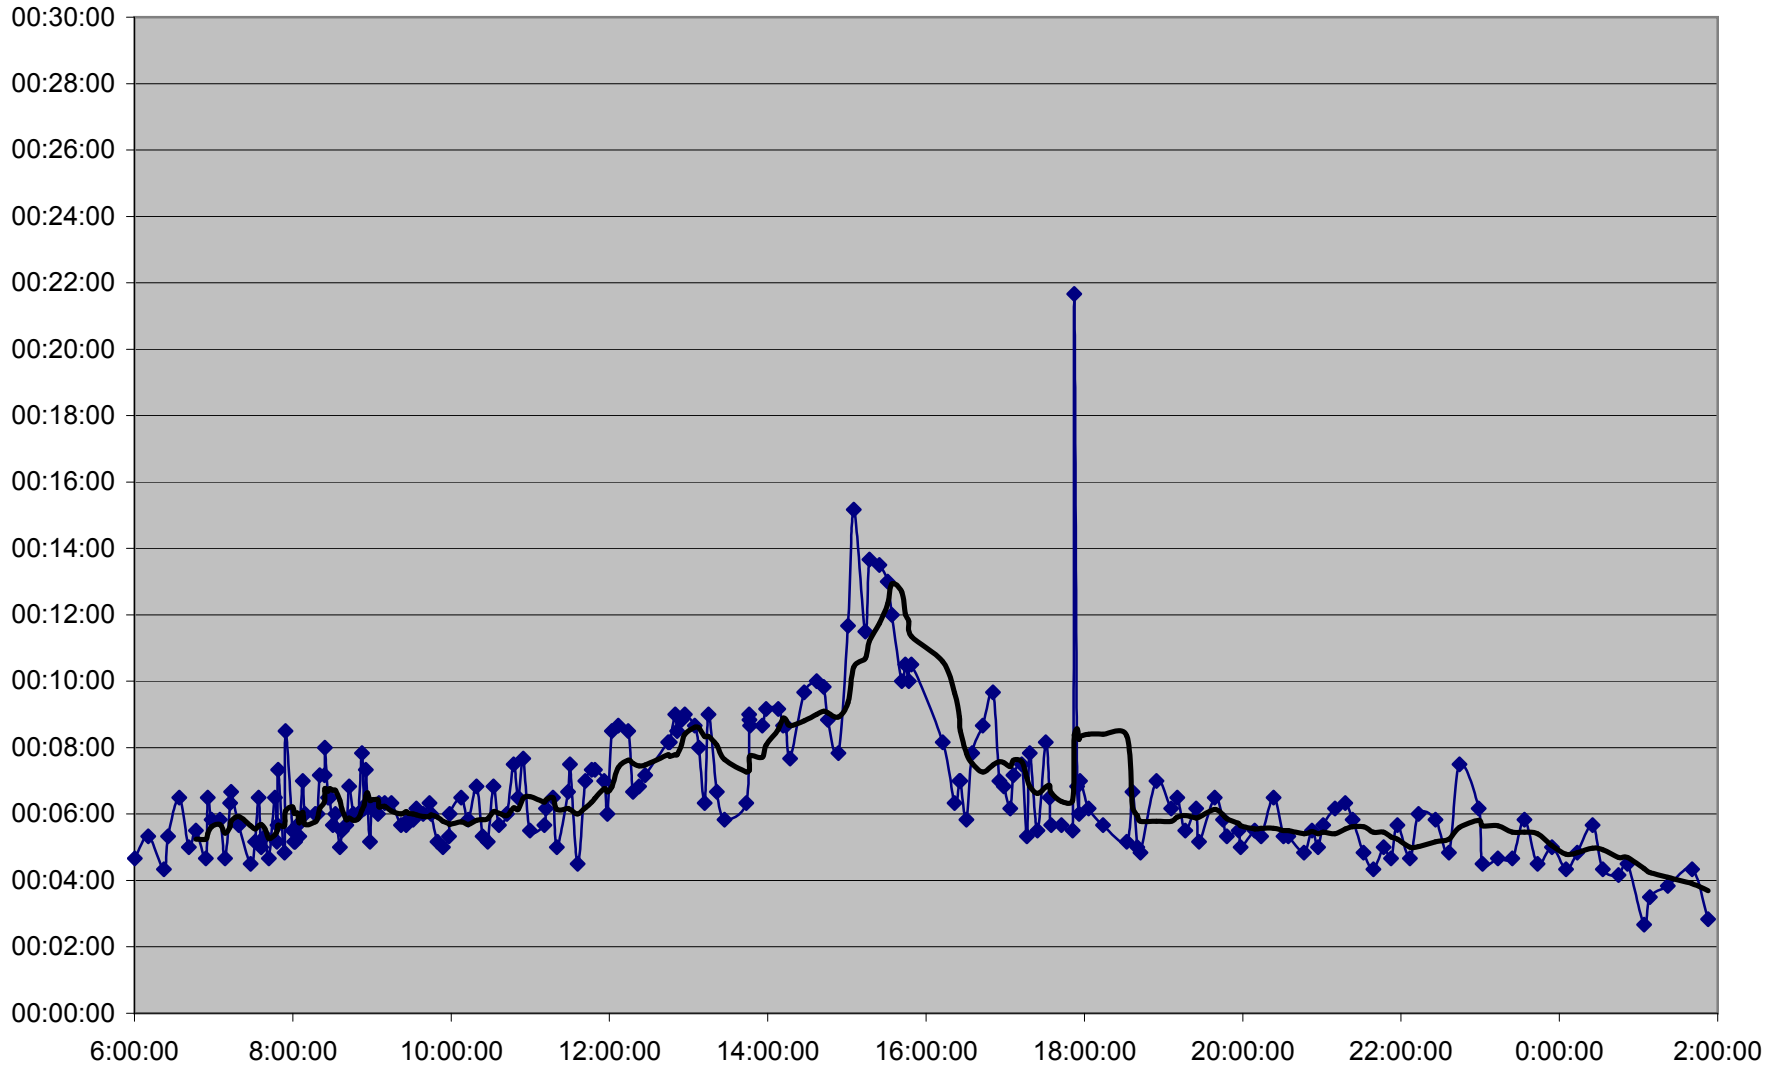

KING Down 20061222 from Dundas W. Stn. to Bloor St. W.

KING Down 20061222 from Bloor St. W. to Marion St.

KING Down 20061222 from Marion St. to Jameson Ave.

KING Down 20061222 from Jameson Ave. to Fraser Ave.

KING Down 20061222 from Fraser Ave. to Crawford St.

KING Down 20061222 from Crawford St. to Portland St.

KING Down 20061222 from Portland St. to Peter St.

KING Down 20061222 from Peter St. to Yonge St.

KING Down 20061222 from Yonge St. to Jarvis St.

KING Down 20061222 from Jarvis St. to River St.

KING Down 20061222 from River St. to Dundas St. E.

KING Down 20061222 from Dundas St. E. to Wolfrey Ave.

KING Down 20061222 from Wolfrey Ave. to Broadview Stn.