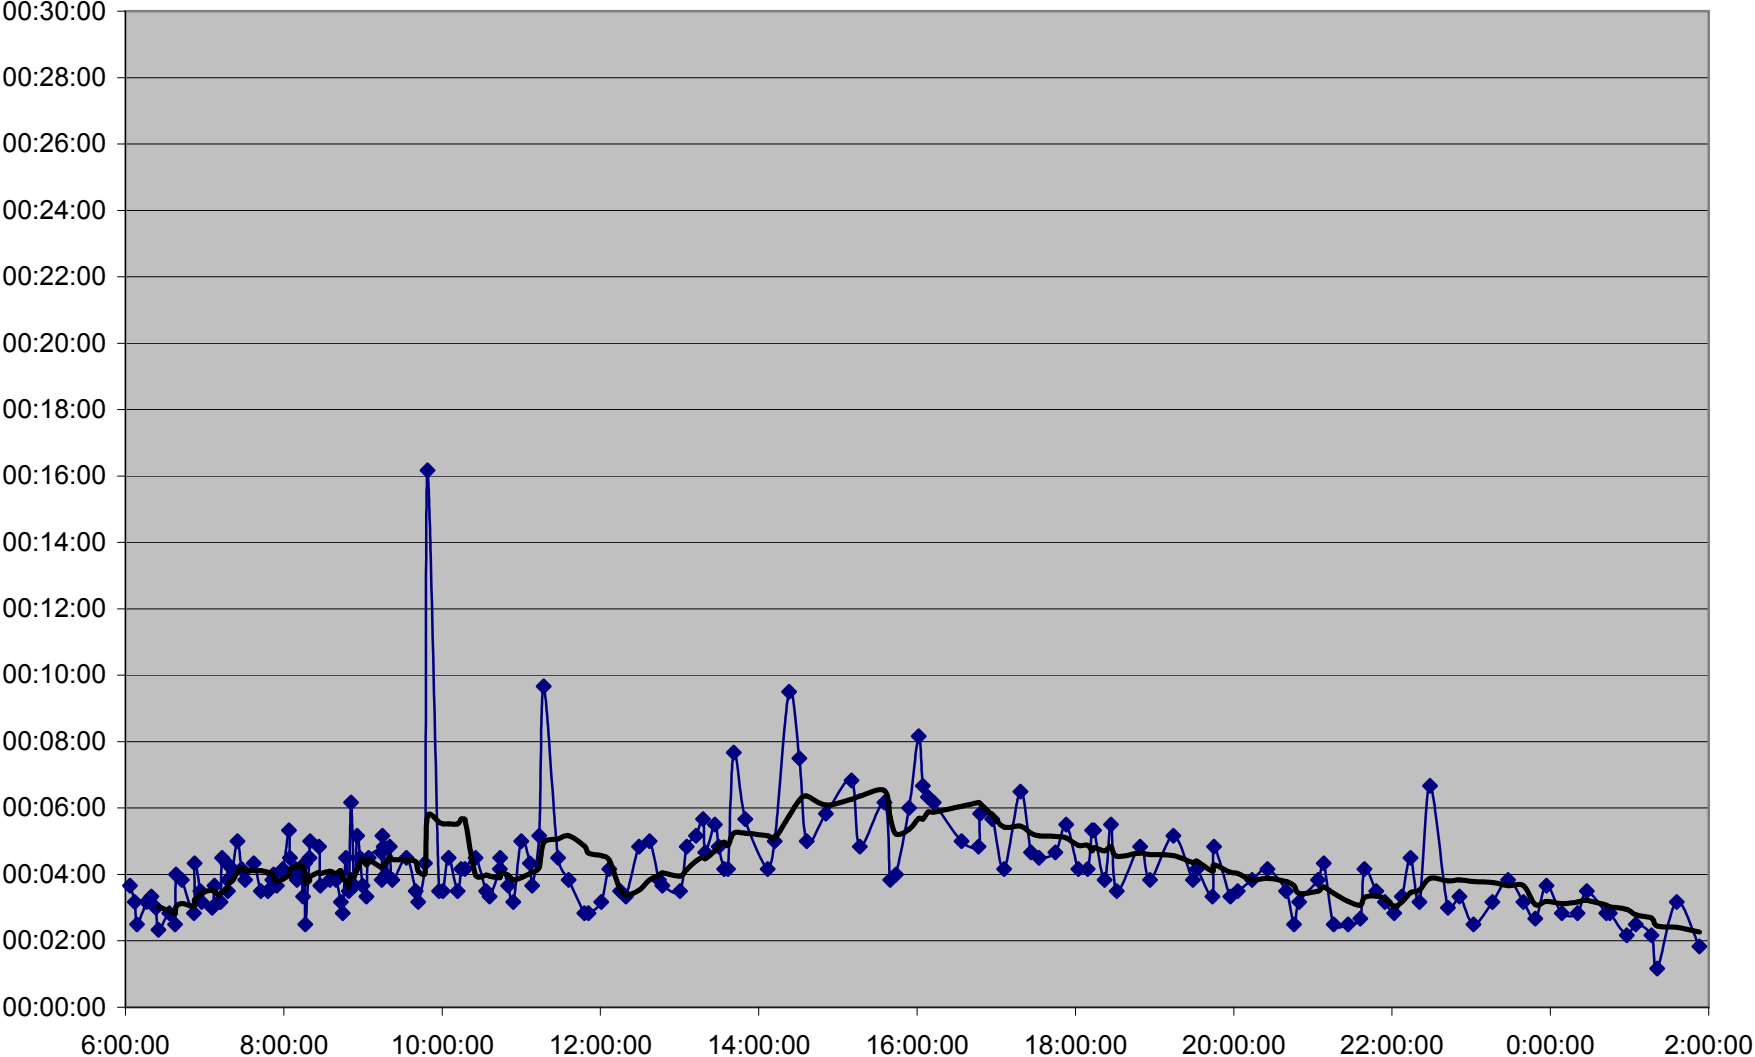

KING Down 20061222 from Dundas W. Stn. to Bloor St. W.

KING Down 20061222 from Bloor St. W. to Marion St.

KING Down 20061222 from Marion St. to Jameson Ave.

KING Down 20061222 from Jameson Ave. to Fraser Ave.

KING Down 20061222 from Fraser Ave. to Crawford St.

KING Down 20061222 from Crawford St. to Portland St.

KING Down 20061222 from Portland St. to Peter St.

KING Down 20061222 from Peter St. to Yonge St.

KING Down 20061222 from Yonge St. to Jarvis St.

KING Down 20061222 from Jarvis St. to River St.

KING Down 20061222 from River St. to Dundas St. E.

KING Down 20061222 from Dundas St. E. to Wolfrey Ave.

KING Down 20061222 from Wolfrey Ave. to Broadview Stn.