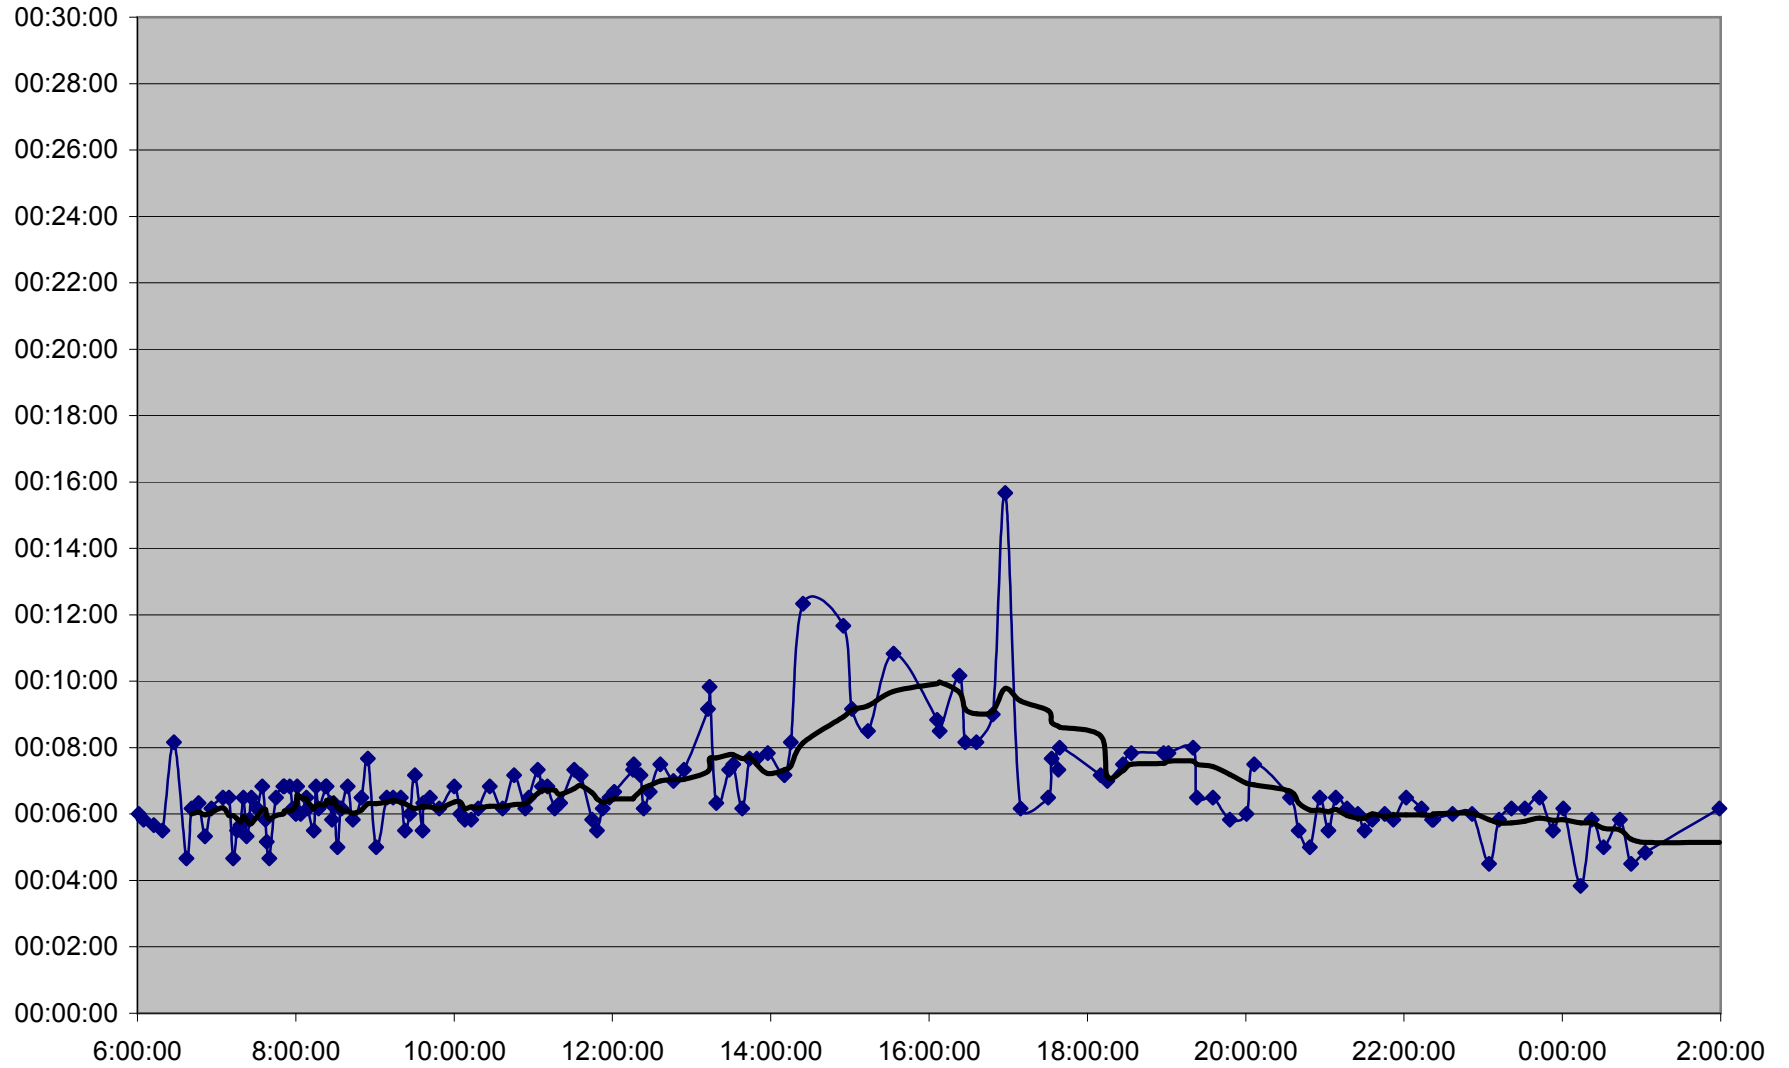

KING Down 20061222 from Dundas W. Stn. to Bloor St. W.

KING Down 20061222 from Bloor St. W. to Marion St.

KING Down 20061222 from Marion St. to Jameson Ave.

KING Down 20061222 from Jameson Ave. to Fraser Ave.

KING Down 20061222 from Fraser Ave. to Crawford St.

KING Down 20061222 from Crawford St. to Portland St.

KING Down 20061222 from Portland St. to Peter St.

KING Down 20061222 from Peter St. to Yonge St.

KING Down 20061222 from Yonge St. to Jarvis St.

KING Down 20061222 from Jarvis St. to River St.

KING Down 20061222 from River St. to Dundas St. E.

KING Down 20061222 from Dundas St. E. to Wolfrey Ave.

KING Down 20061222 from Wolfrey Ave. to Broadview Stn.