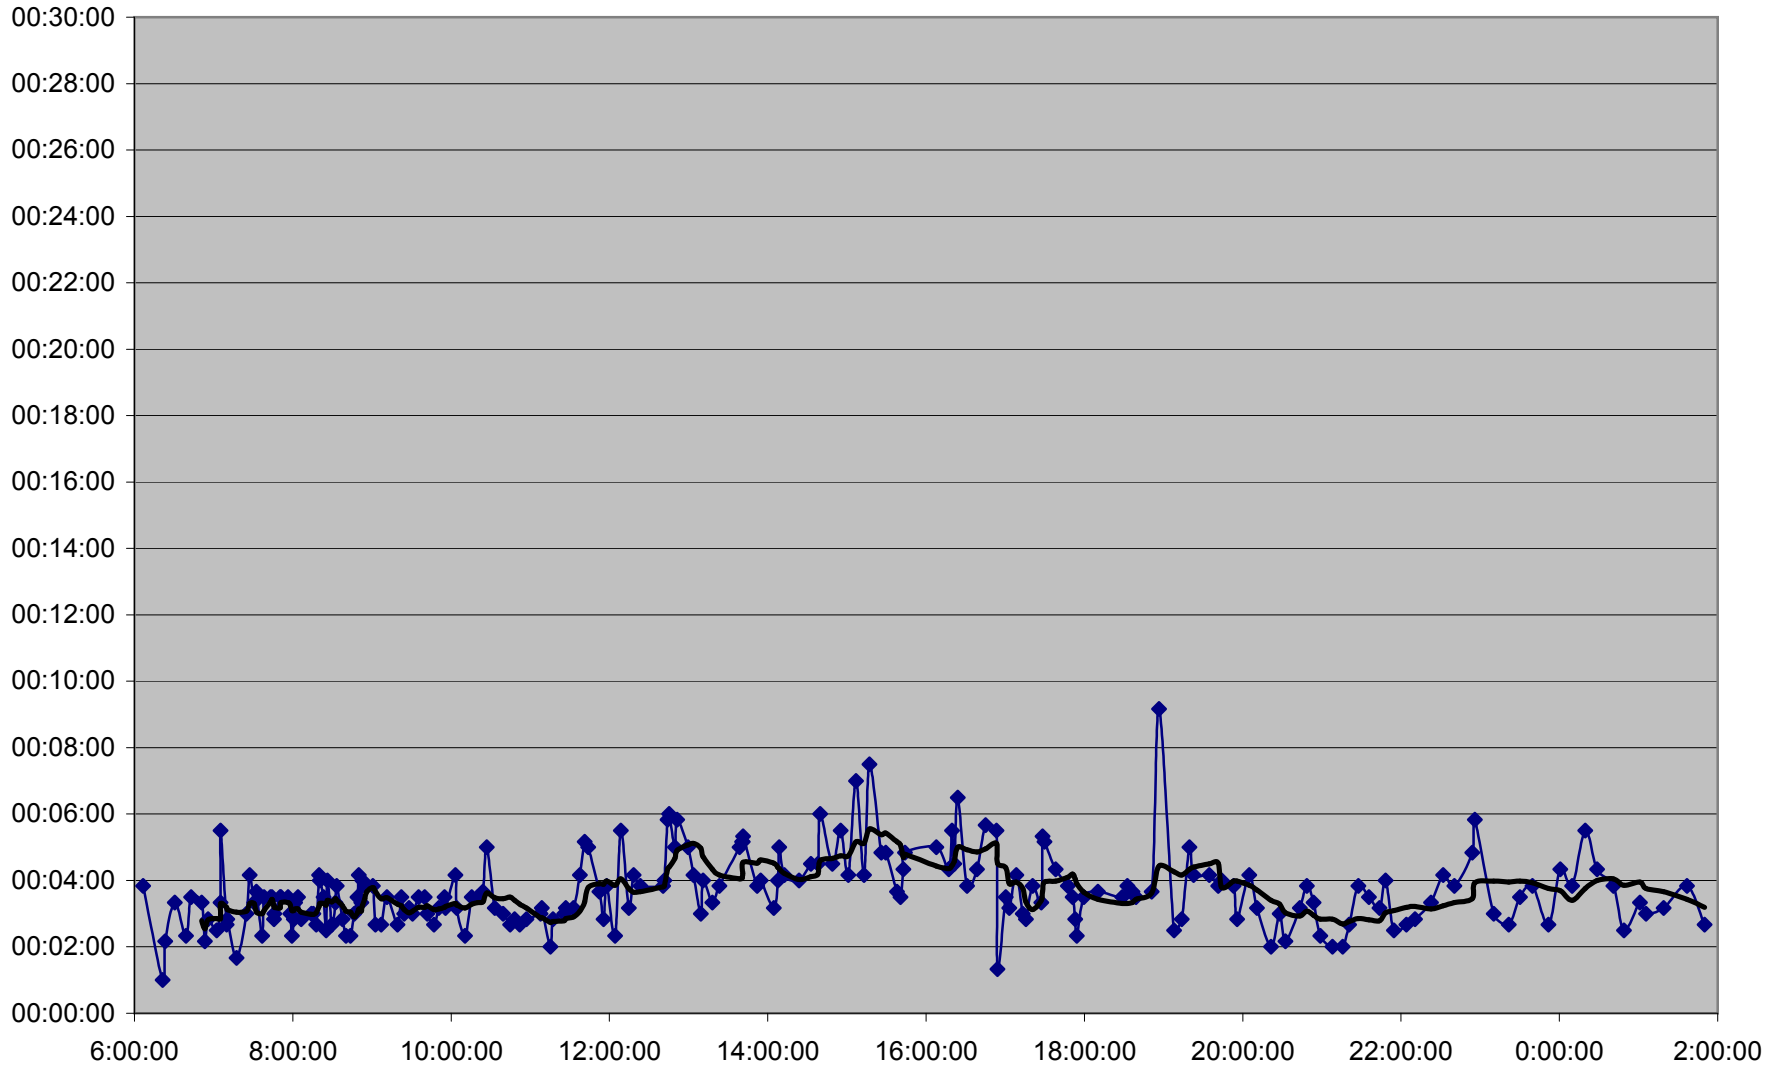

KING Down 20061222 from Dundas W. Stn. to Bloor St. W.

KING Down 20061222 from Bloor St. W. to Marion St.

KING Down 20061222 from Marion St. to Jameson Ave.

KING Down 20061222 from Jameson Ave. to Fraser Ave.

KING Down 20061222 from Fraser Ave. to Crawford St.

KING Down 20061222 from Crawford St. to Portland St.

KING Down 20061222 from Portland St. to Peter St.

KING Down 20061222 from Peter St. to Yonge St.

KING Down 20061222 from Yonge St. to Jarvis St.

KING Down 20061222 from Jarvis St. to River St.

KING Down 20061222 from River St. to Dundas St. E.

KING Down 20061222 from Dundas St. E. to Wolfrey Ave.

KING Down 20061222 from Wolfrey Ave. to Broadview Stn.