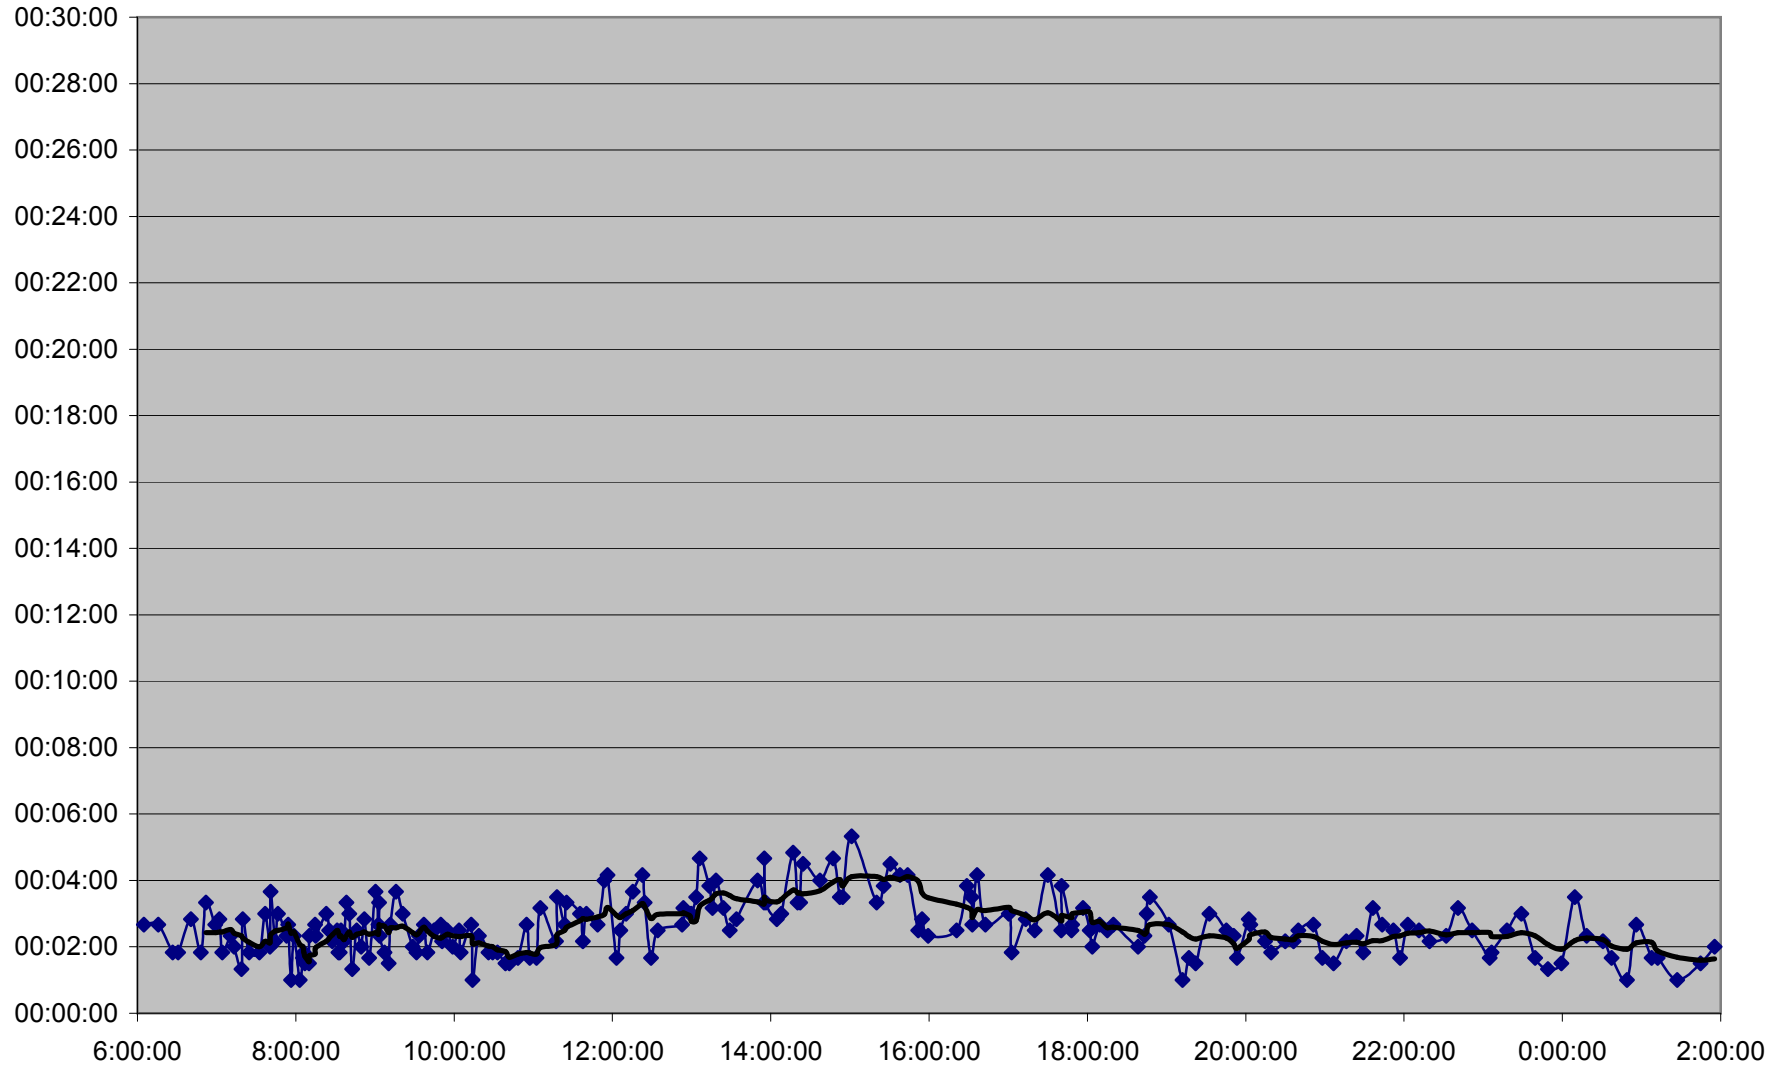

KING Down 20061222 from Dundas W. Stn. to Bloor St. W.

KING Down 20061222 from Bloor St. W. to Marion St.

KING Down 20061222 from Marion St. to Jameson Ave.

KING Down 20061222 from Jameson Ave. to Fraser Ave.

KING Down 20061222 from Fraser Ave. to Crawford St.

KING Down 20061222 from Crawford St. to Portland St.

KING Down 20061222 from Portland St. to Peter St.

KING Down 20061222 from Peter St. to Yonge St.

KING Down 20061222 from Yonge St. to Jarvis St.

KING Down 20061222 from Jarvis St. to River St.

KING Down 20061222 from River St. to Dundas St. E.

KING Down 20061222 from Dundas St. E. to Wolfrey Ave.

KING Down 20061222 from Wolfrey Ave. to Broadview Stn.