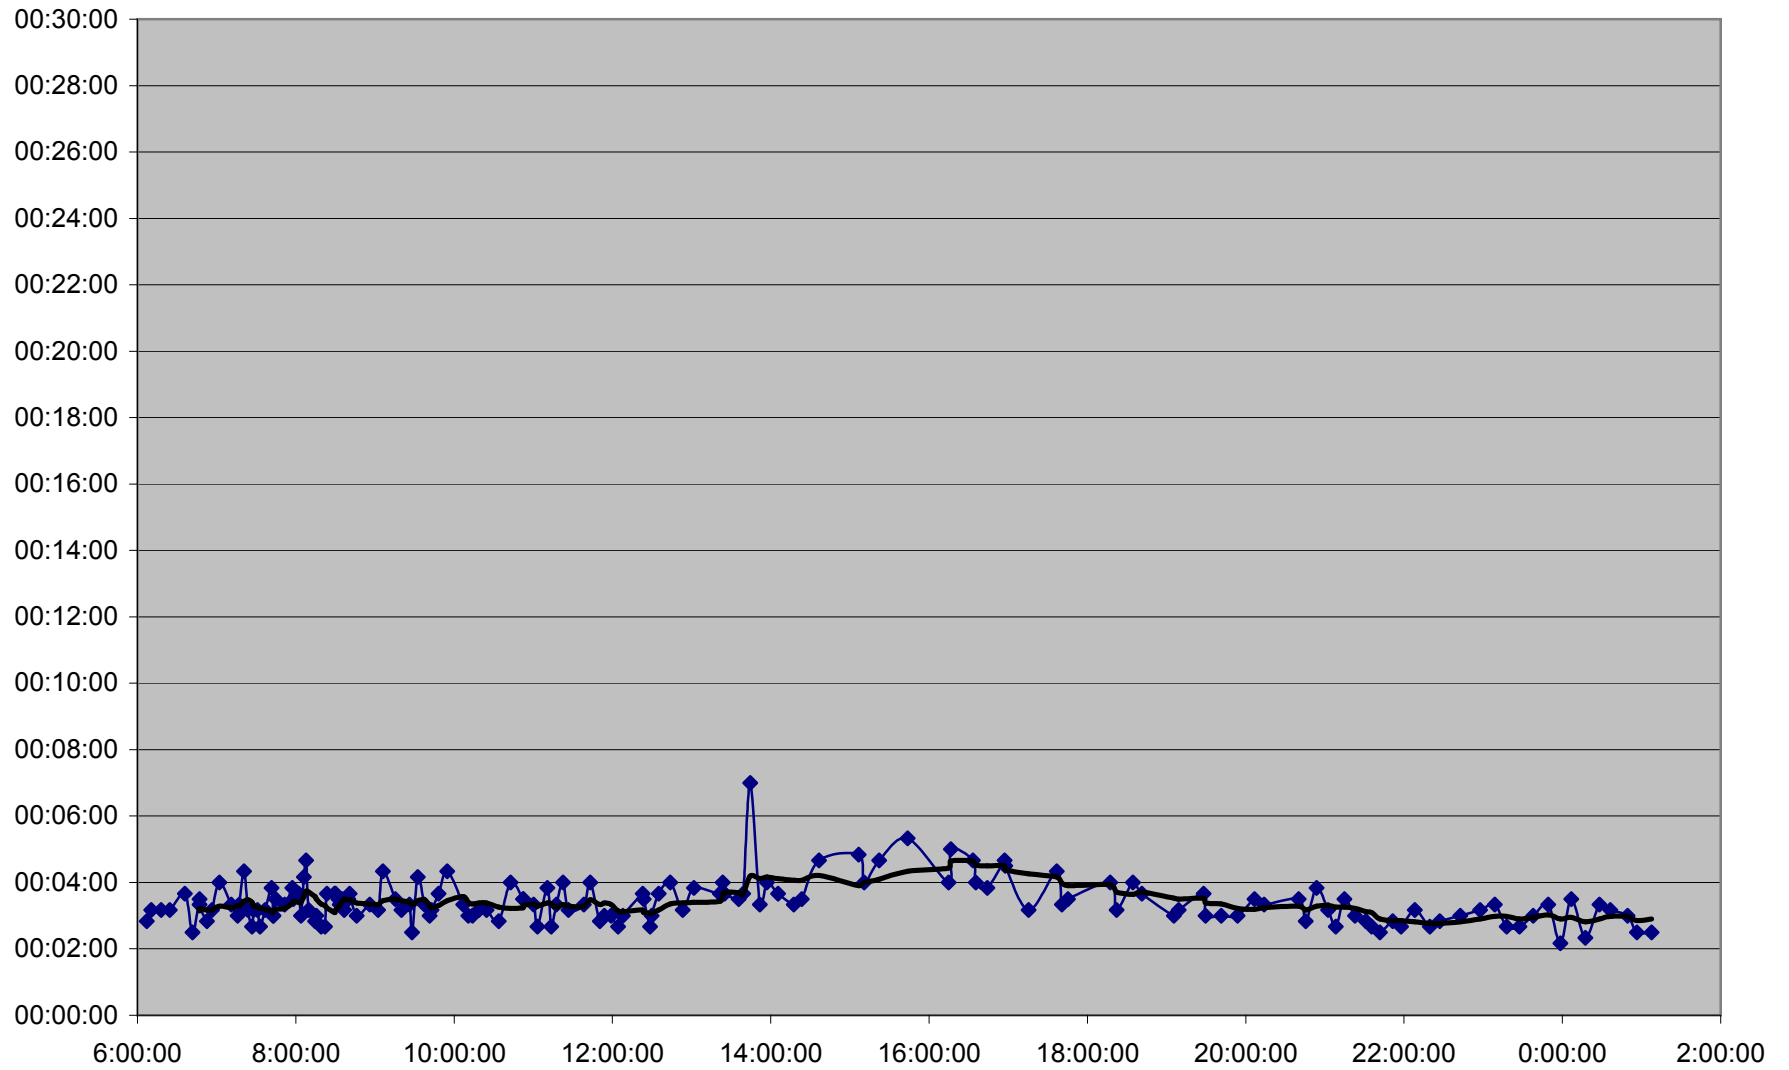

KING Down 20061222 from Dundas W. Stn. to Bloor St. W.

KING Down 20061222 from Bloor St. W. to Marion St.

KING Down 20061222 from Marion St. to Jameson Ave.

KING Down 20061222 from Jameson Ave. to Fraser Ave.

KING Down 20061222 from Fraser Ave. to Crawford St.

KING Down 20061222 from Crawford St. to Portland St.

KING Down 20061222 from Portland St. to Peter St.

KING Down 20061222 from Peter St. to Yonge St.

KING Down 20061222 from Yonge St. to Jarvis St.

KING Down 20061222 from Jarvis St. to River St.

KING Down 20061222 from River St. to Dundas St. E.

KING Down 20061222 from Dundas St. E. to Wolfrey Ave.

KING Down 20061222 from Wolfrey Ave. to Broadview Stn.