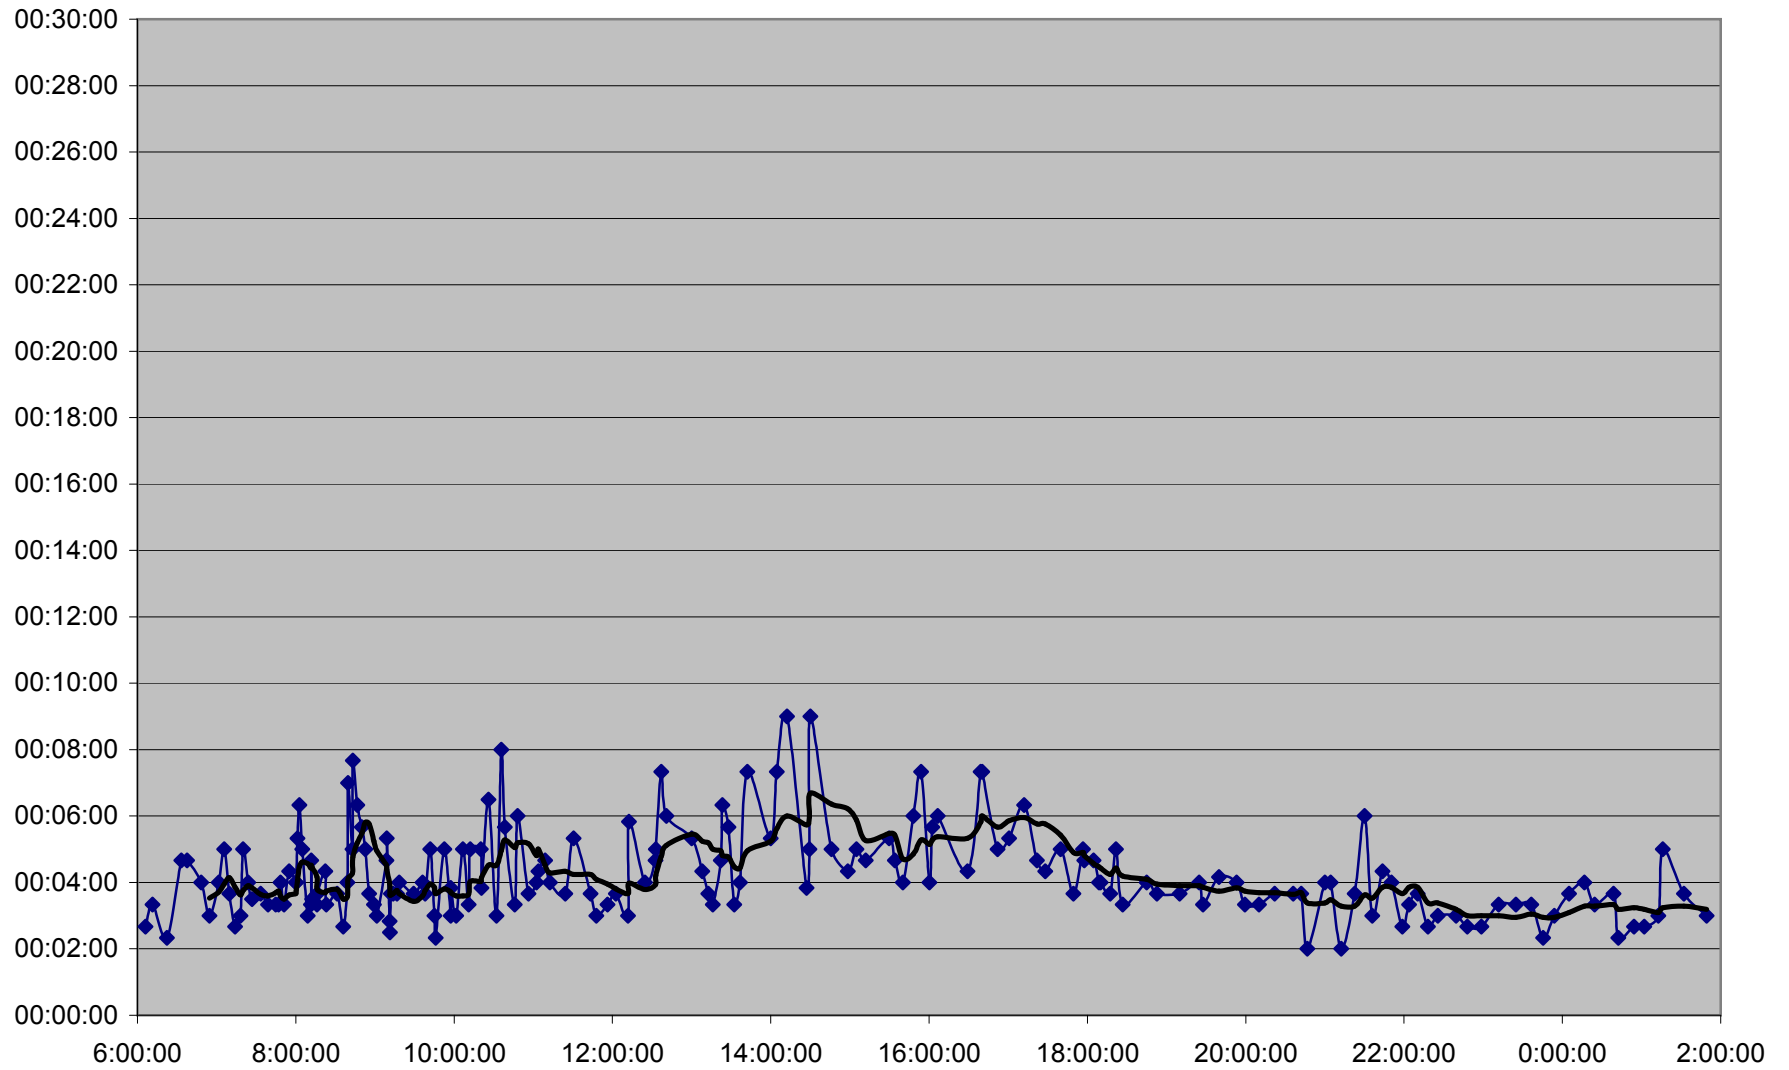

KING Down 20061222 from Dundas W. Stn. to Bloor St. W.

KING Down 20061222 from Bloor St. W. to Marion St.

KING Down 20061222 from Marion St. to Jameson Ave.

KING Down 20061222 from Jameson Ave. to Fraser Ave.

KING Down 20061222 from Fraser Ave. to Crawford St.

KING Down 20061222 from Crawford St. to Portland St.

KING Down 20061222 from Portland St. to Peter St.

KING Down 20061222 from Peter St. to Yonge St.

KING Down 20061222 from Yonge St. to Jarvis St.

KING Down 20061222 from Jarvis St. to River St.

KING Down 20061222 from River St. to Dundas St. E.

KING Down 20061222 from Dundas St. E. to Wolfrey Ave.

KING Down 20061222 from Wolfrey Ave. to Broadview Stn.