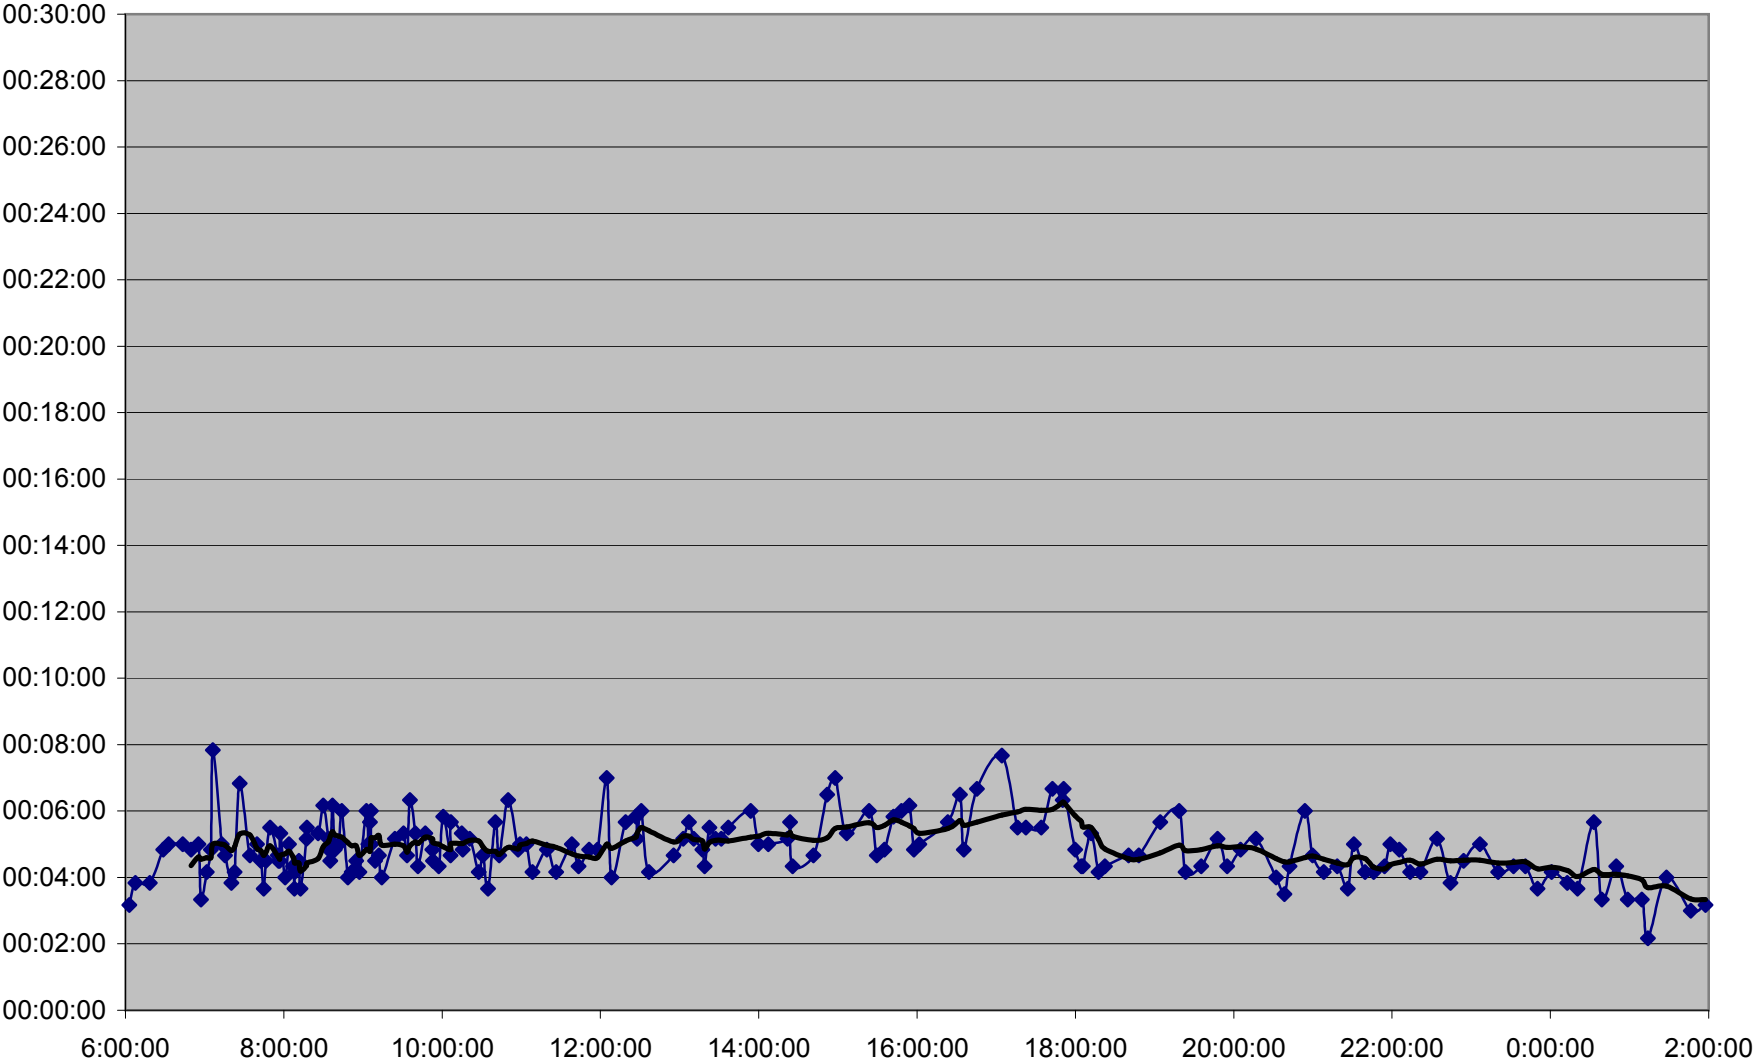

KING Down 20061222 from Dundas W. Stn. to Bloor St. W.

KING Down 20061222 from Bloor St. W. to Marion St.

KING Down 20061222 from Marion St. to Jameson Ave.

KING Down 20061222 from Jameson Ave. to Fraser Ave.

KING Down 20061222 from Fraser Ave. to Crawford St.

KING Down 20061222 from Crawford St. to Portland St.

KING Down 20061222 from Portland St. to Peter St.

KING Down 20061222 from Peter St. to Yonge St.

KING Down 20061222 from Yonge St. to Jarvis St.

KING Down 20061222 from Jarvis St. to River St.

KING Down 20061222 from River St. to Dundas St. E.

KING Down 20061222 from Dundas St. E. to Wolfrey Ave.

KING Down 20061222 from Wolfrey Ave. to Broadview Stn.