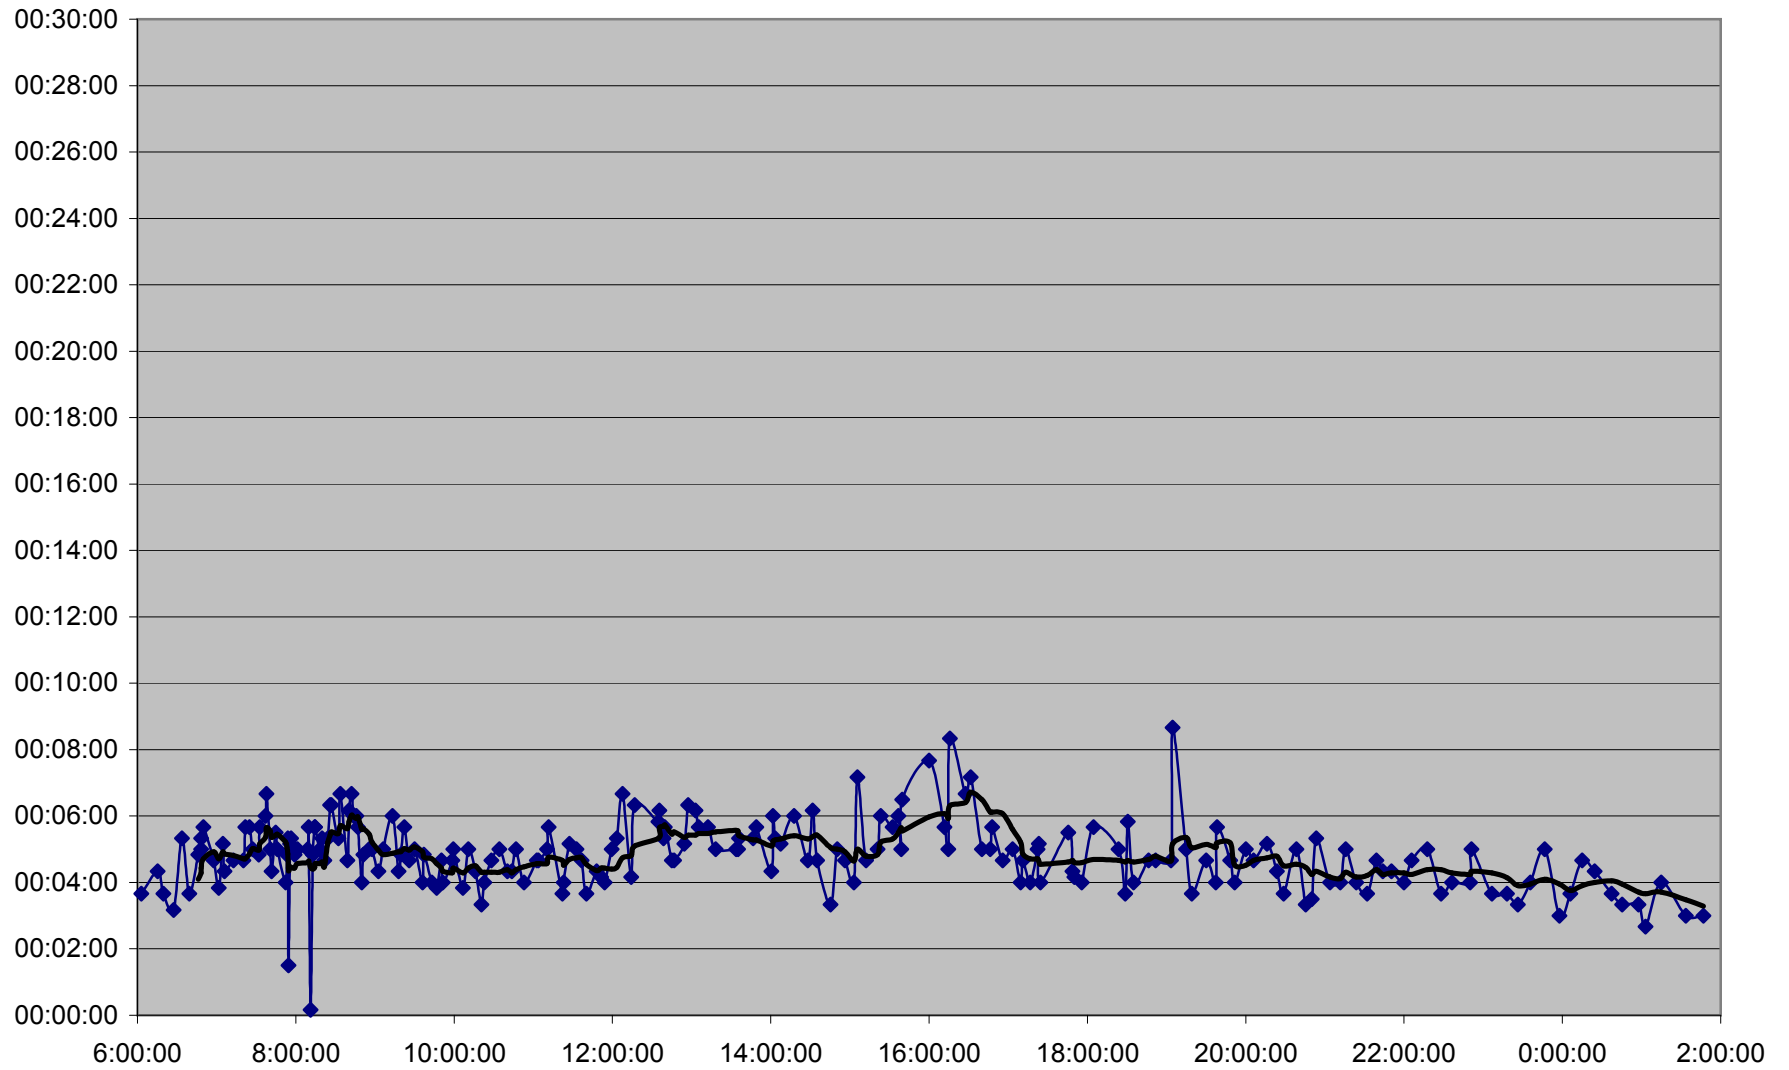

KING Down 20061222 from Dundas W. Stn. to Bloor St. W.

KING Down 20061222 from Bloor St. W. to Marion St.

KING Down 20061222 from Marion St. to Jameson Ave.

KING Down 20061222 from Jameson Ave. to Fraser Ave.

KING Down 20061222 from Fraser Ave. to Crawford St.

KING Down 20061222 from Crawford St. to Portland St.

KING Down 20061222 from Portland St. to Peter St.

KING Down 20061222 from Peter St. to Yonge St.

KING Down 20061222 from Yonge St. to Jarvis St.

KING Down 20061222 from Jarvis St. to River St.

KING Down 20061222 from River St. to Dundas St. E.

KING Down 20061222 from Dundas St. E. to Wolfrey Ave.

KING Down 20061222 from Wolfrey Ave. to Broadview Stn.