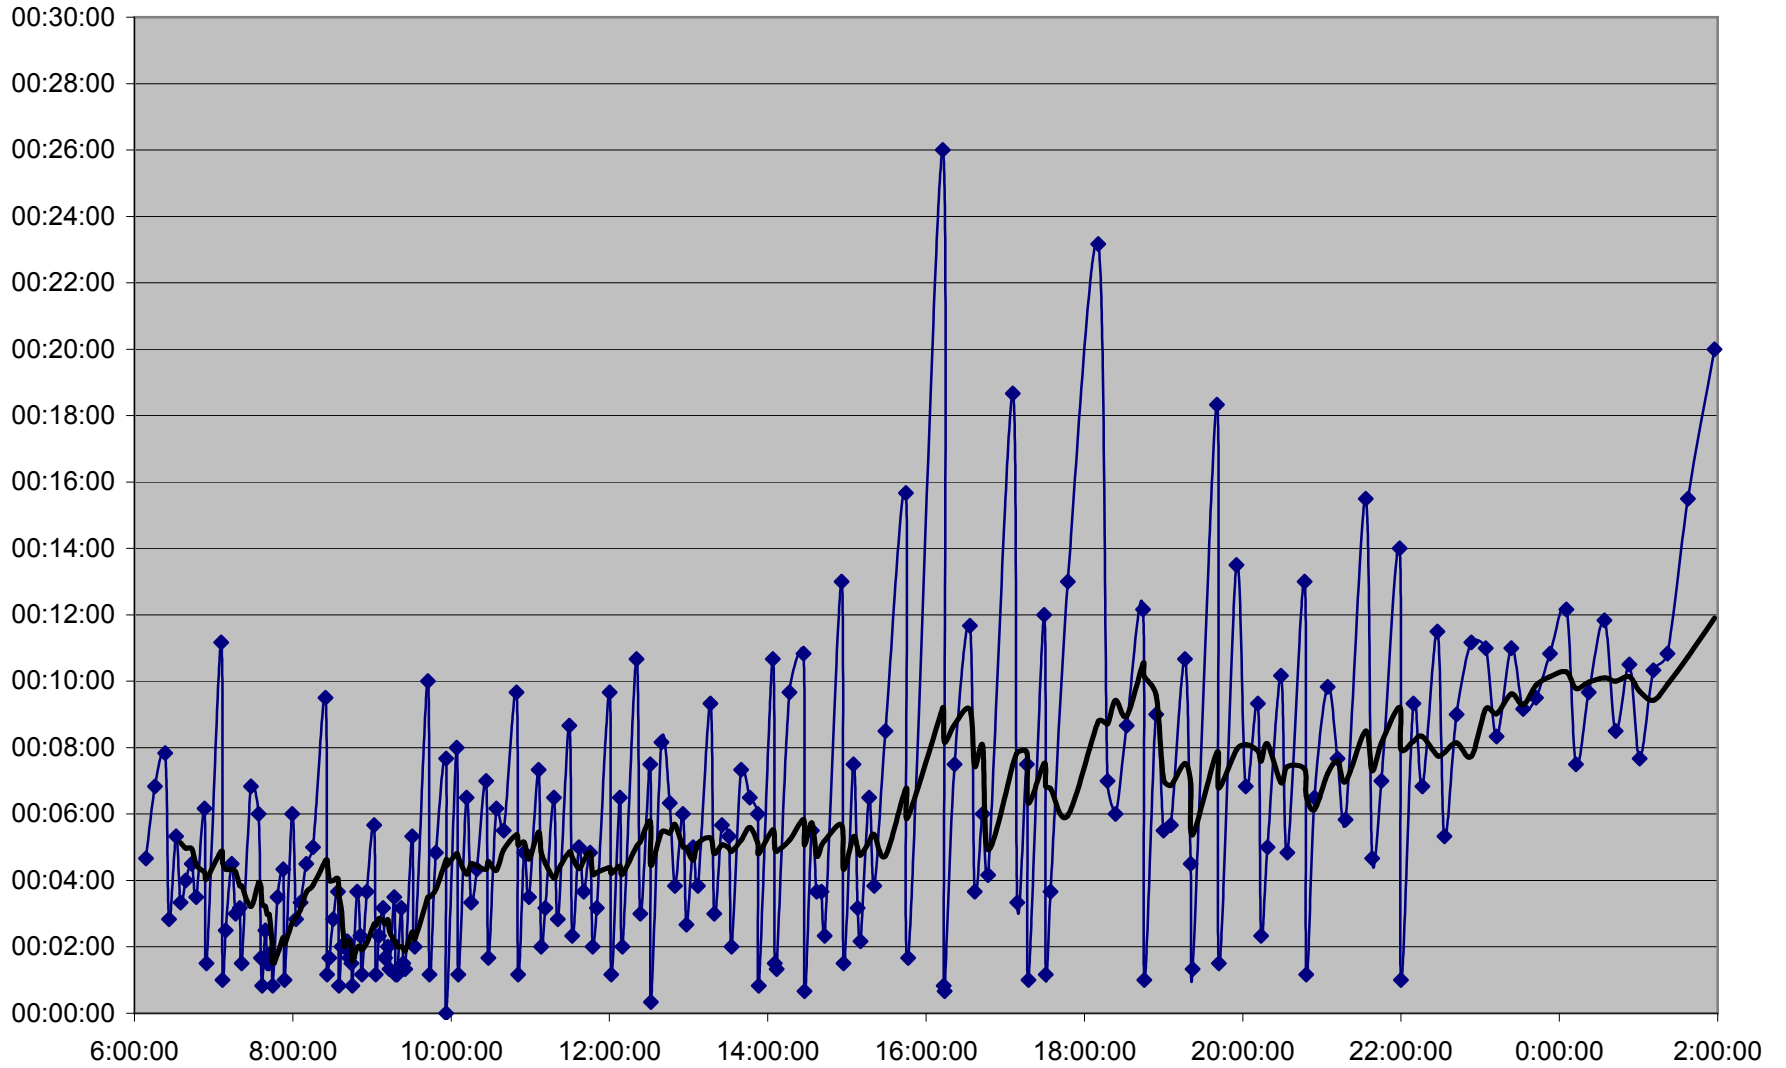

KING Up 20061222 at Jarvis St.