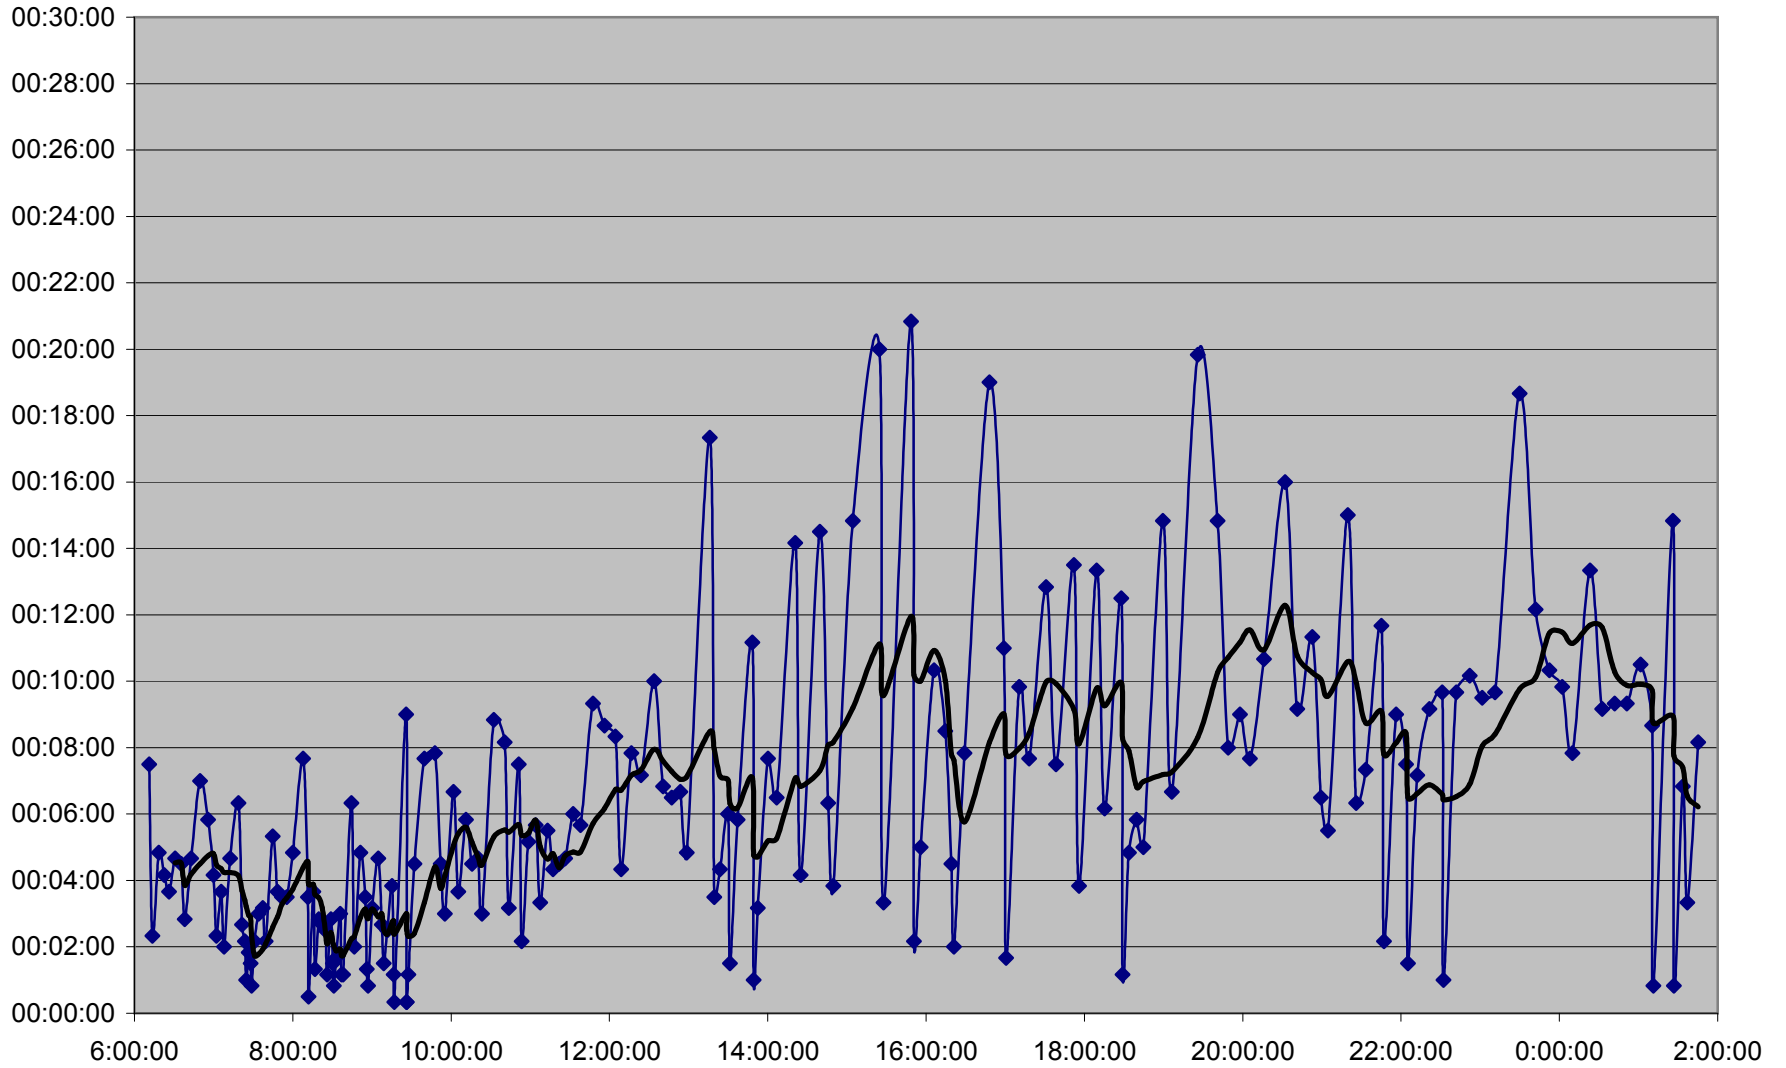

**KING Up 20061222 at Broadview Stn.**

**KING Up 20061222 at Wolfrey Ave.**

# KING Up 20061222 at River St.