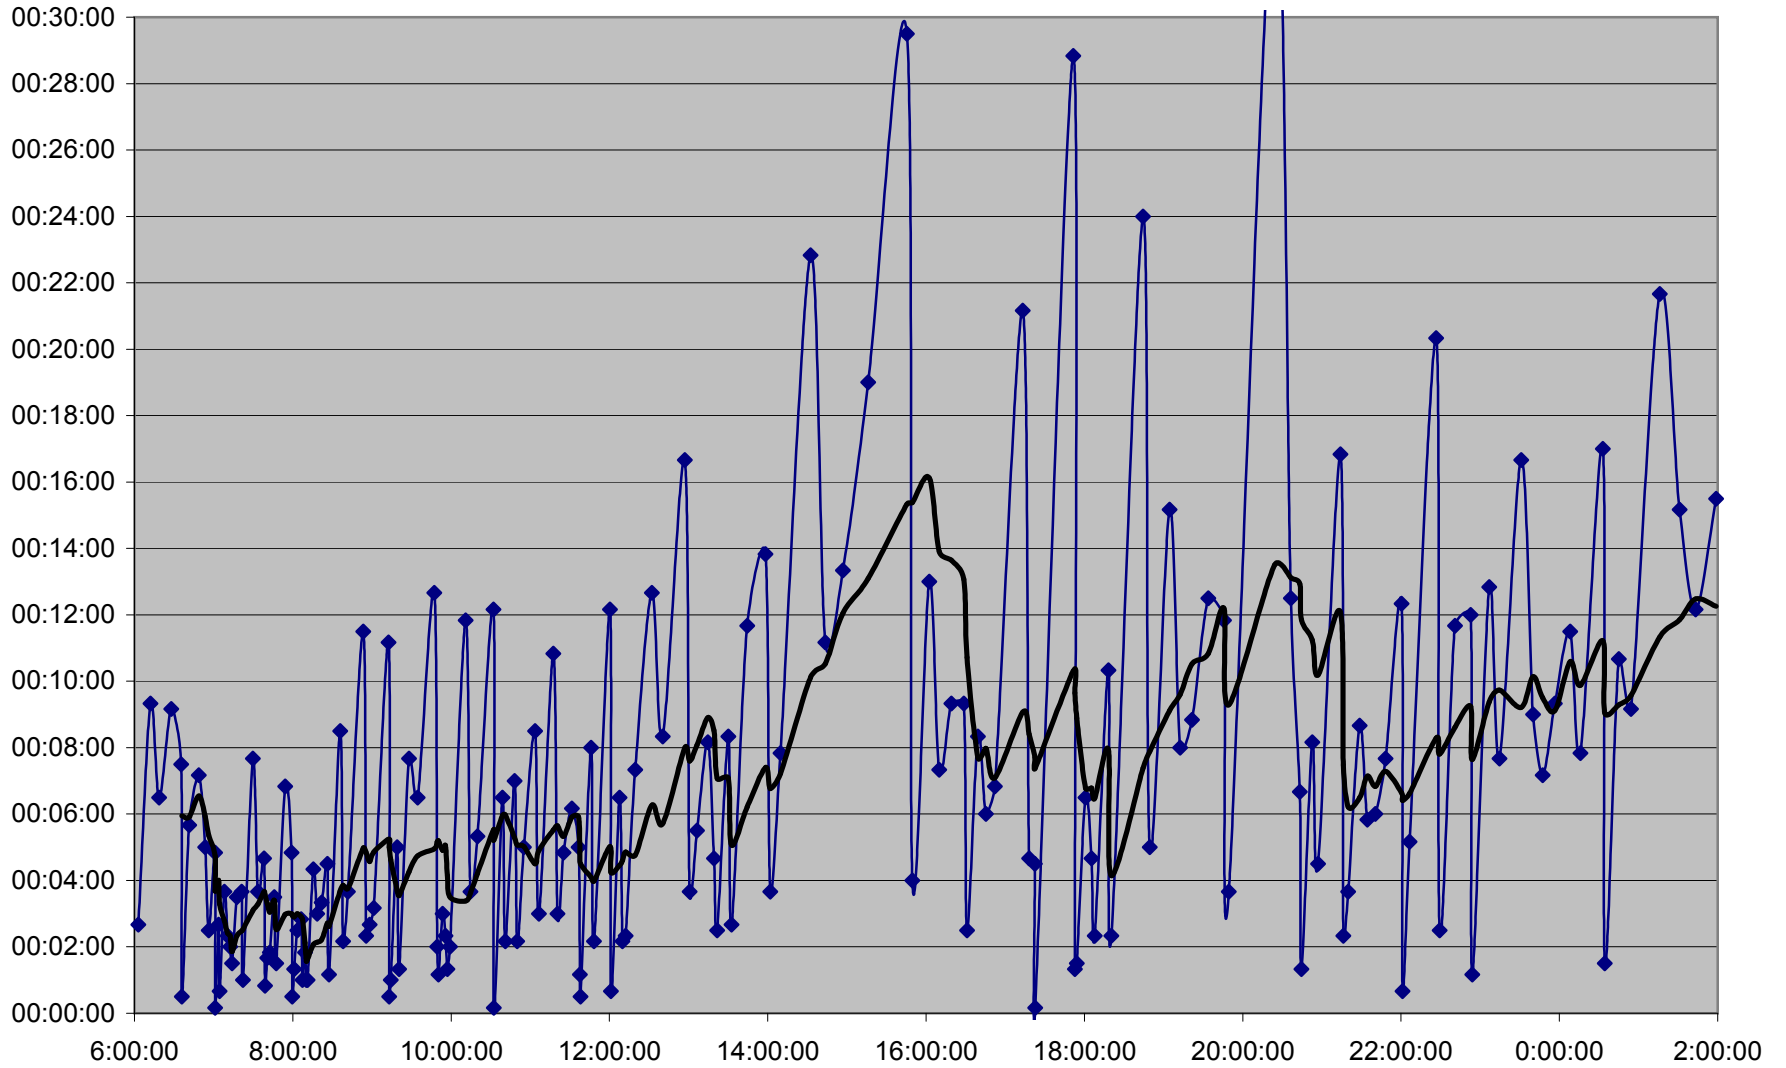

# KING Up 20061222 at Peter St.

**KING Up 20061222 at Portland St.**

# KING Up 20061222 at Crawford St.

**KING Up 20061222 at Fraser Ave.**

**KING Up 20061222 at Jameson Ave.**

**KING Up 20061222 at Marion St.**

KING Up 20061222 at Bloor St. W.