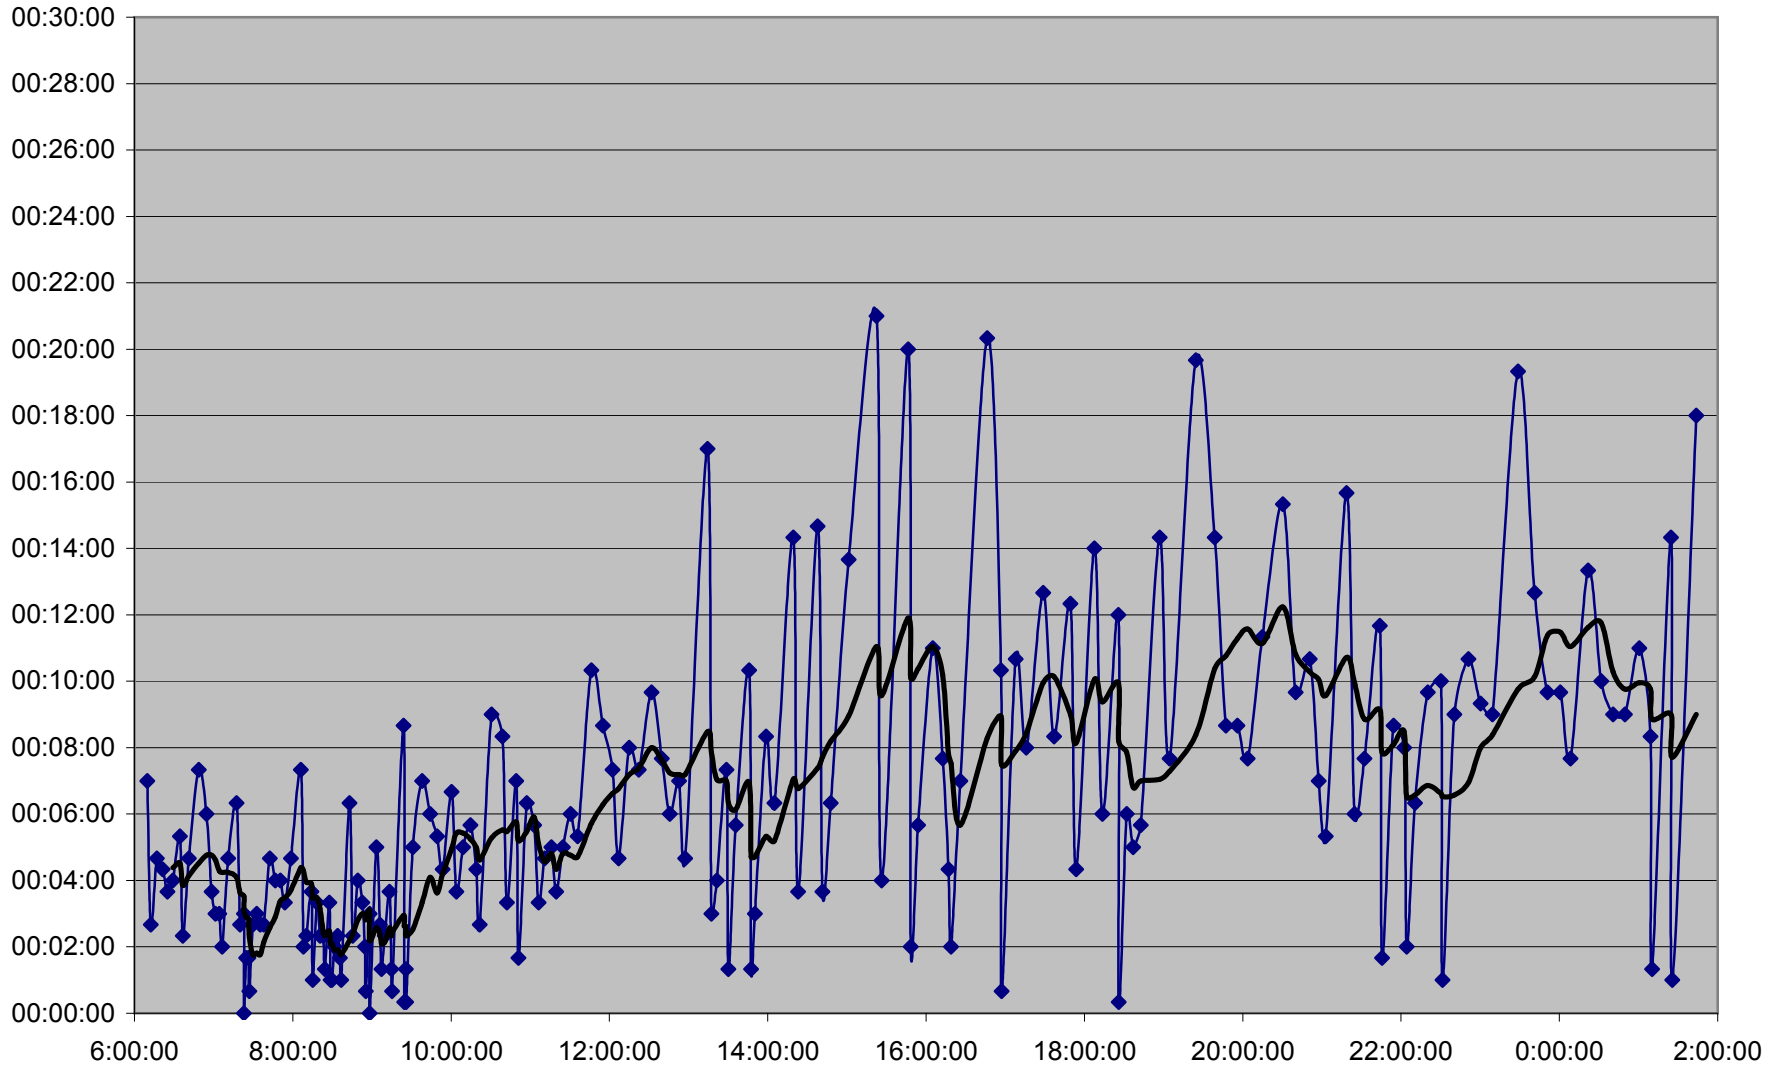

**KING Up 20061222 at Broadview Stn.**

**KING Up 20061222 at Wolfrey Ave.**

# KING Up 20061222 at River St.