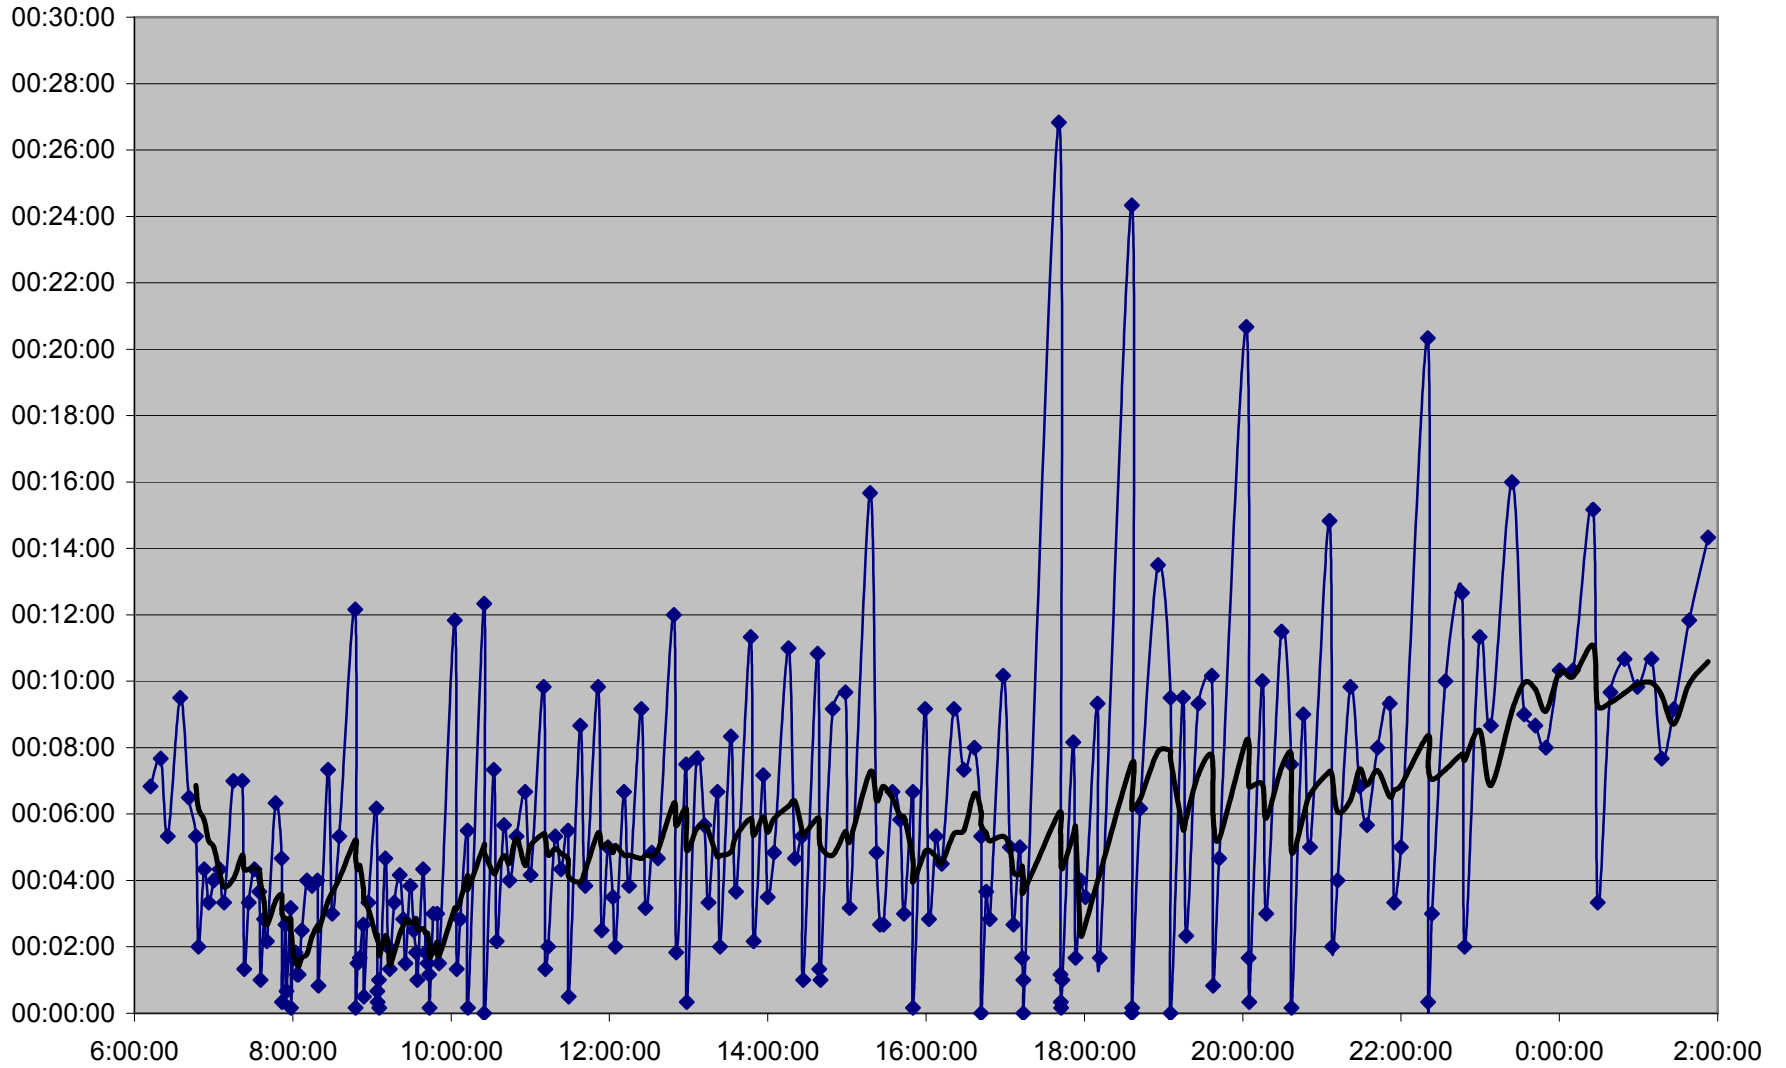

# KING Up 20061222 at Peter St.

**KING Up 20061222 at Portland St.**

# KING Up 20061222 at Crawford St.

**KING Up 20061222 at Fraser Ave.**

**KING Up 20061222 at Jameson Ave.**

**KING Up 20061222 at Marion St.**

KING Up 20061222 at Bloor St. W.