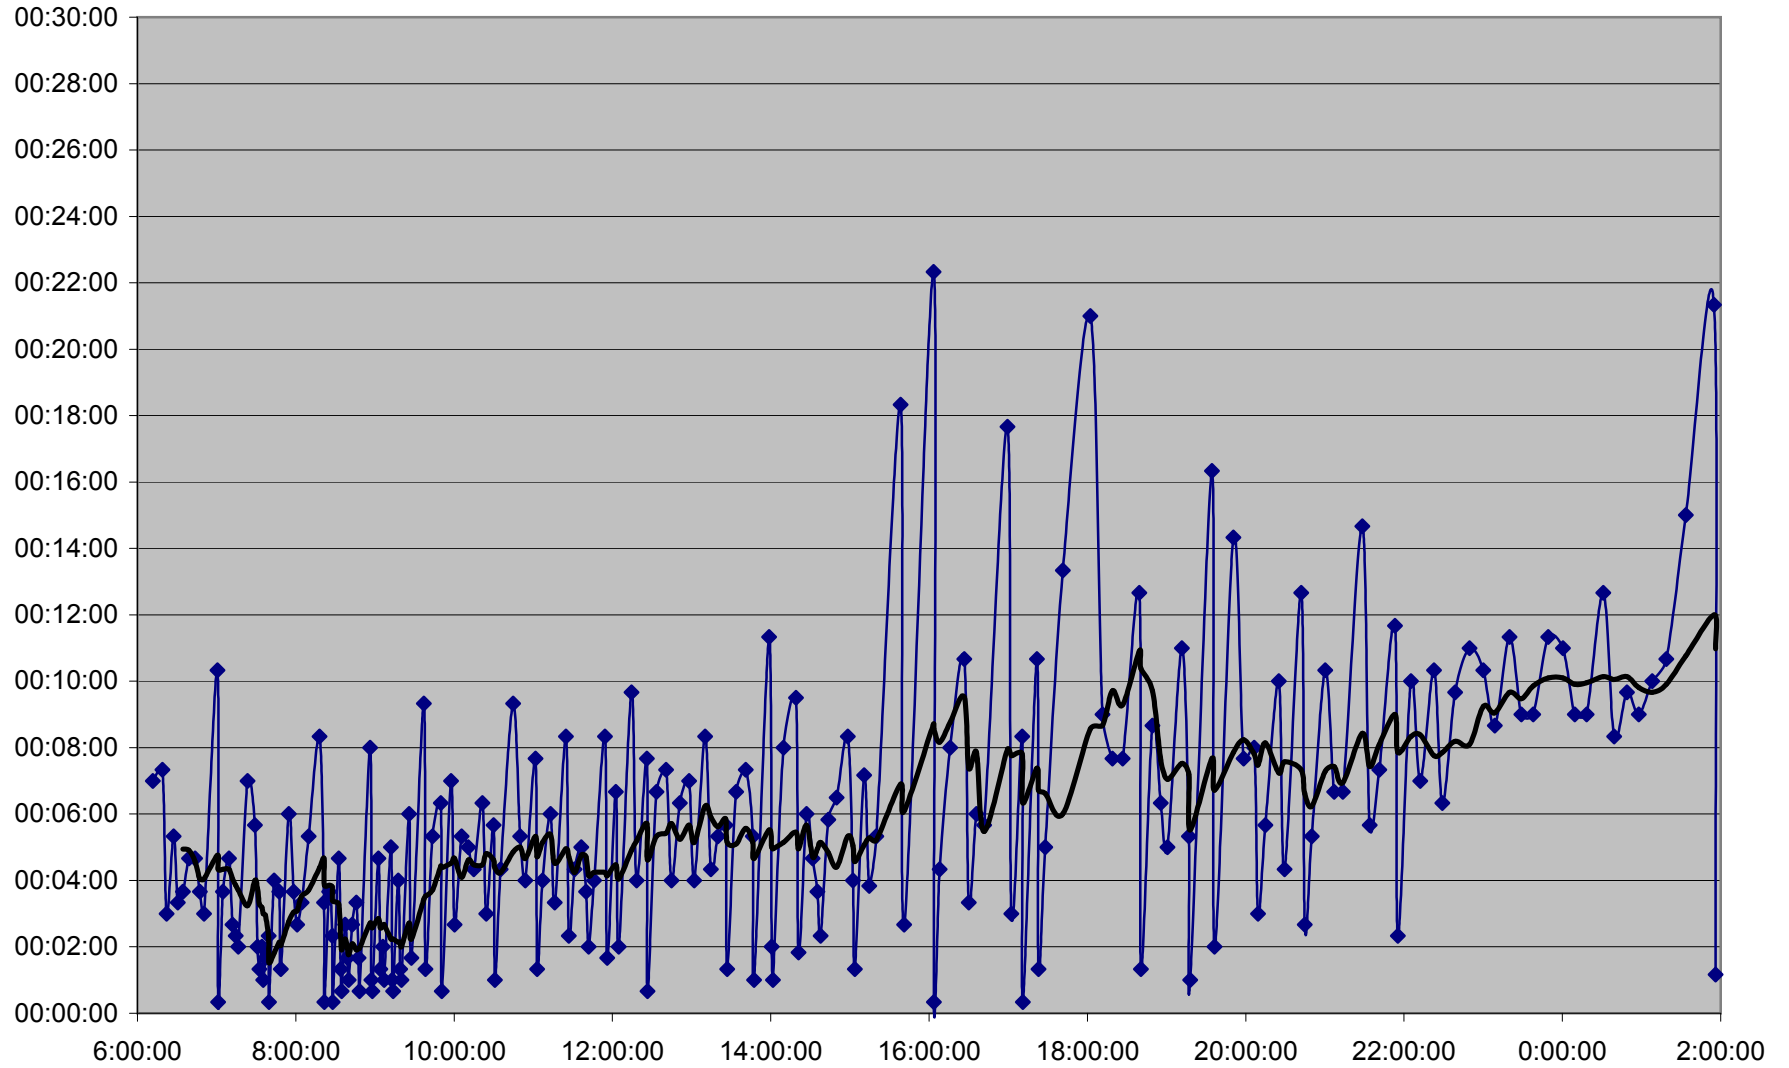

**KING Up 20061222 at Broadview Stn.**

**KING Up 20061222 at Wolfrey Ave.**

# KING Up 20061222 at River St.