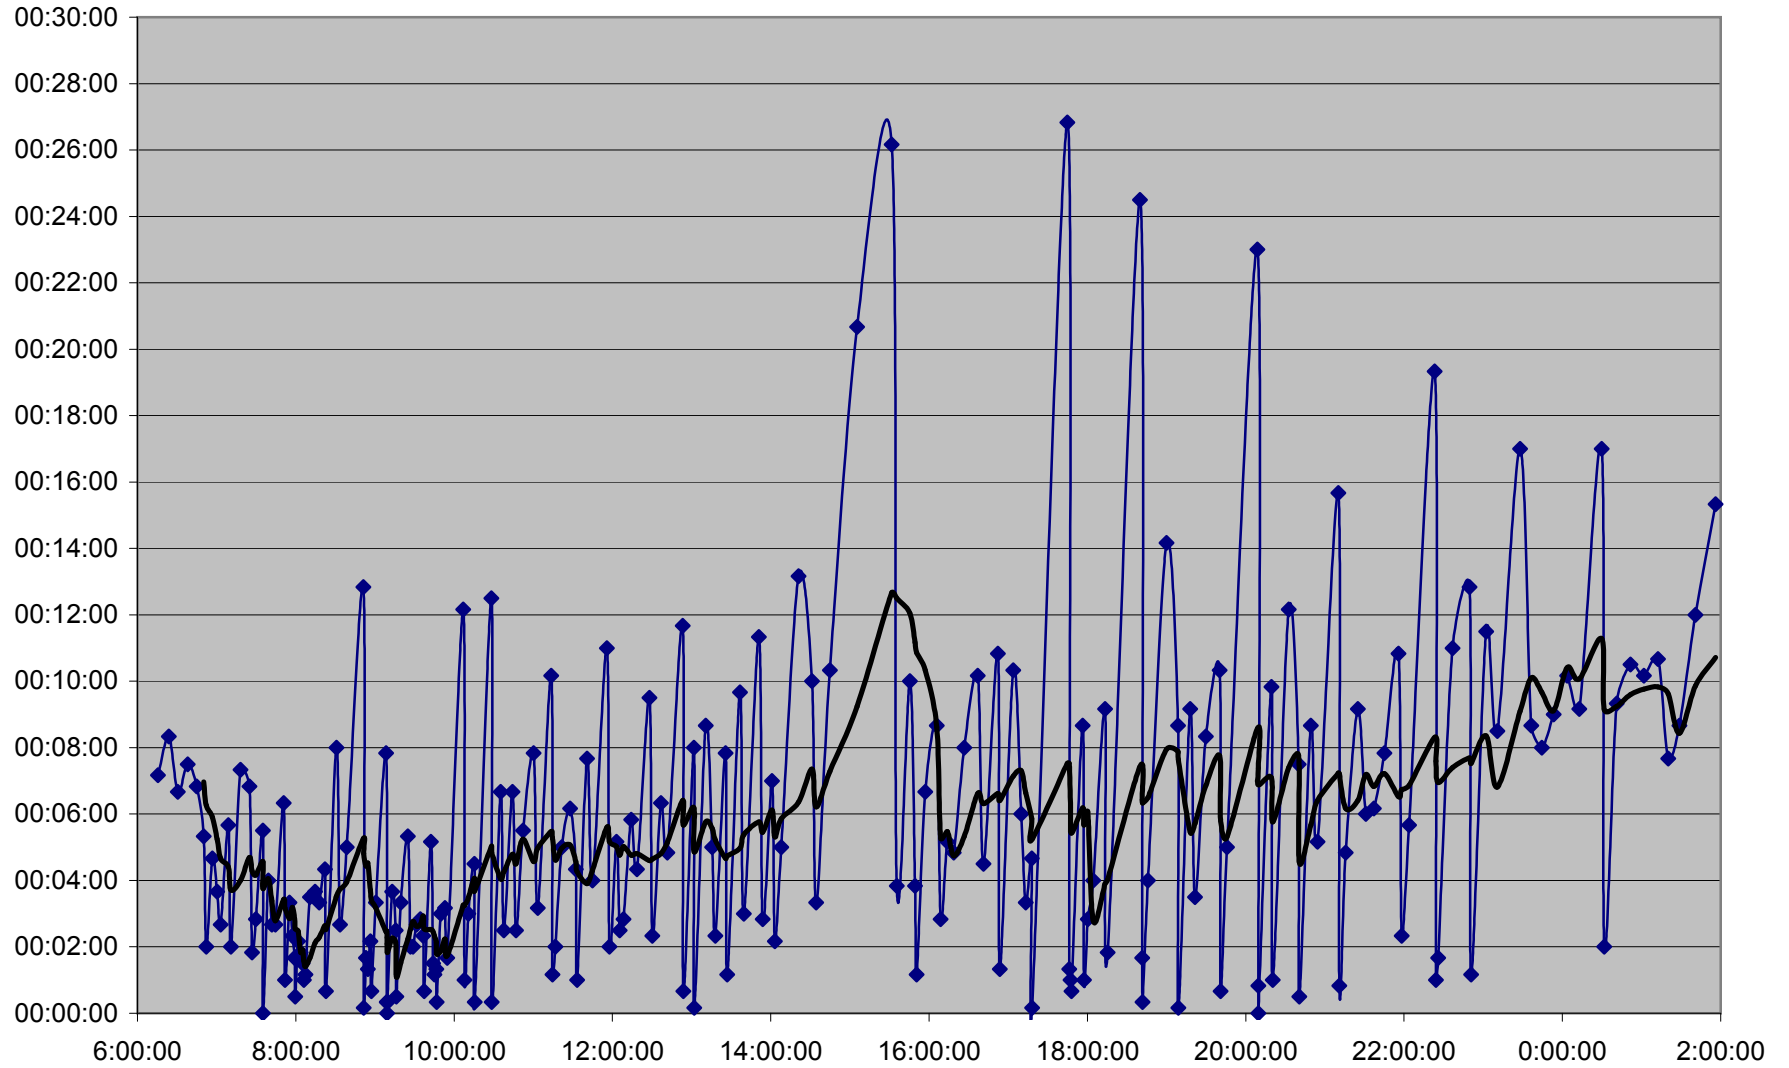

# KING Up 20061222 at Peter St.

**KING Up 20061222 at Portland St.**

# KING Up 20061222 at Crawford St.

**KING Up 20061222 at Fraser Ave.**

**KING Up 20061222 at Jameson Ave.**

**KING Up 20061222 at Marion St.**

KING Up 20061222 at Bloor St. W.