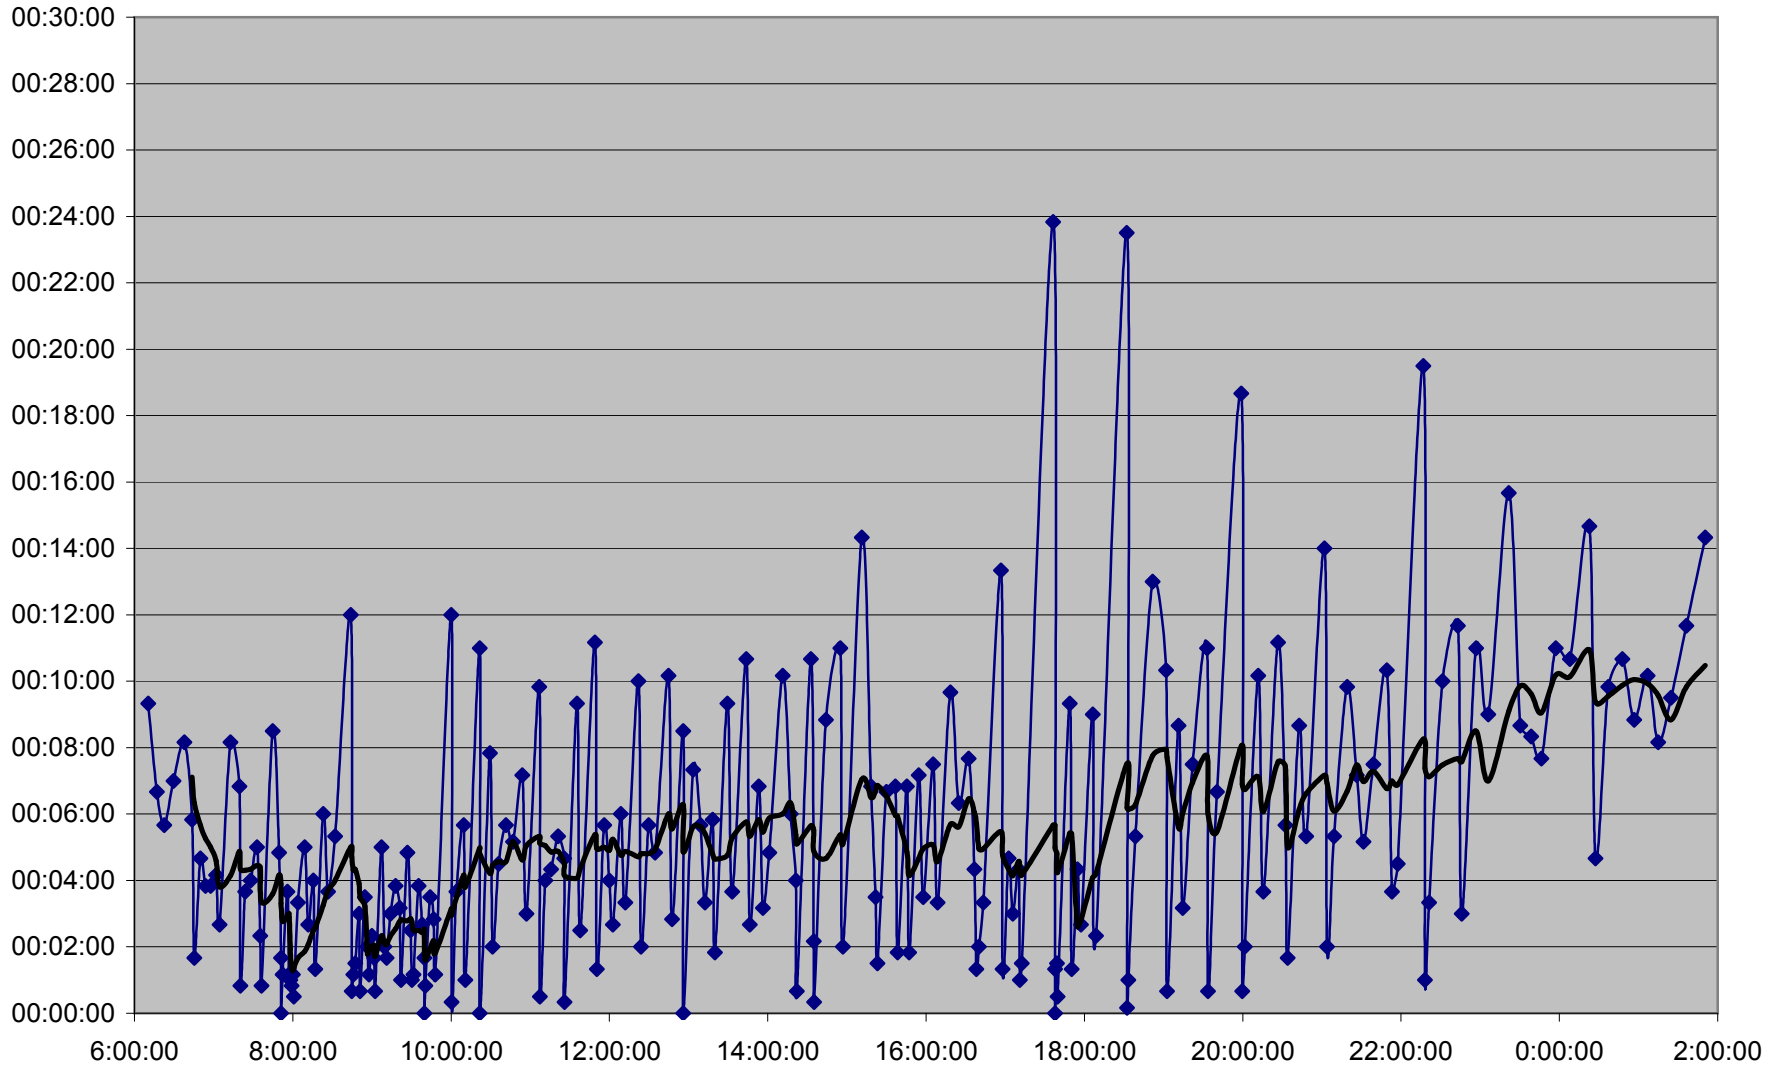

# KING Up 20061222 at Peter St.

**KING Up 20061222 at Portland St.**

# KING Up 20061222 at Crawford St.

**KING Up 20061222 at Fraser Ave.**

**KING Up 20061222 at Jameson Ave.**

**KING Up 20061222 at Marion St.**

KING Up 20061222 at Bloor St. W.