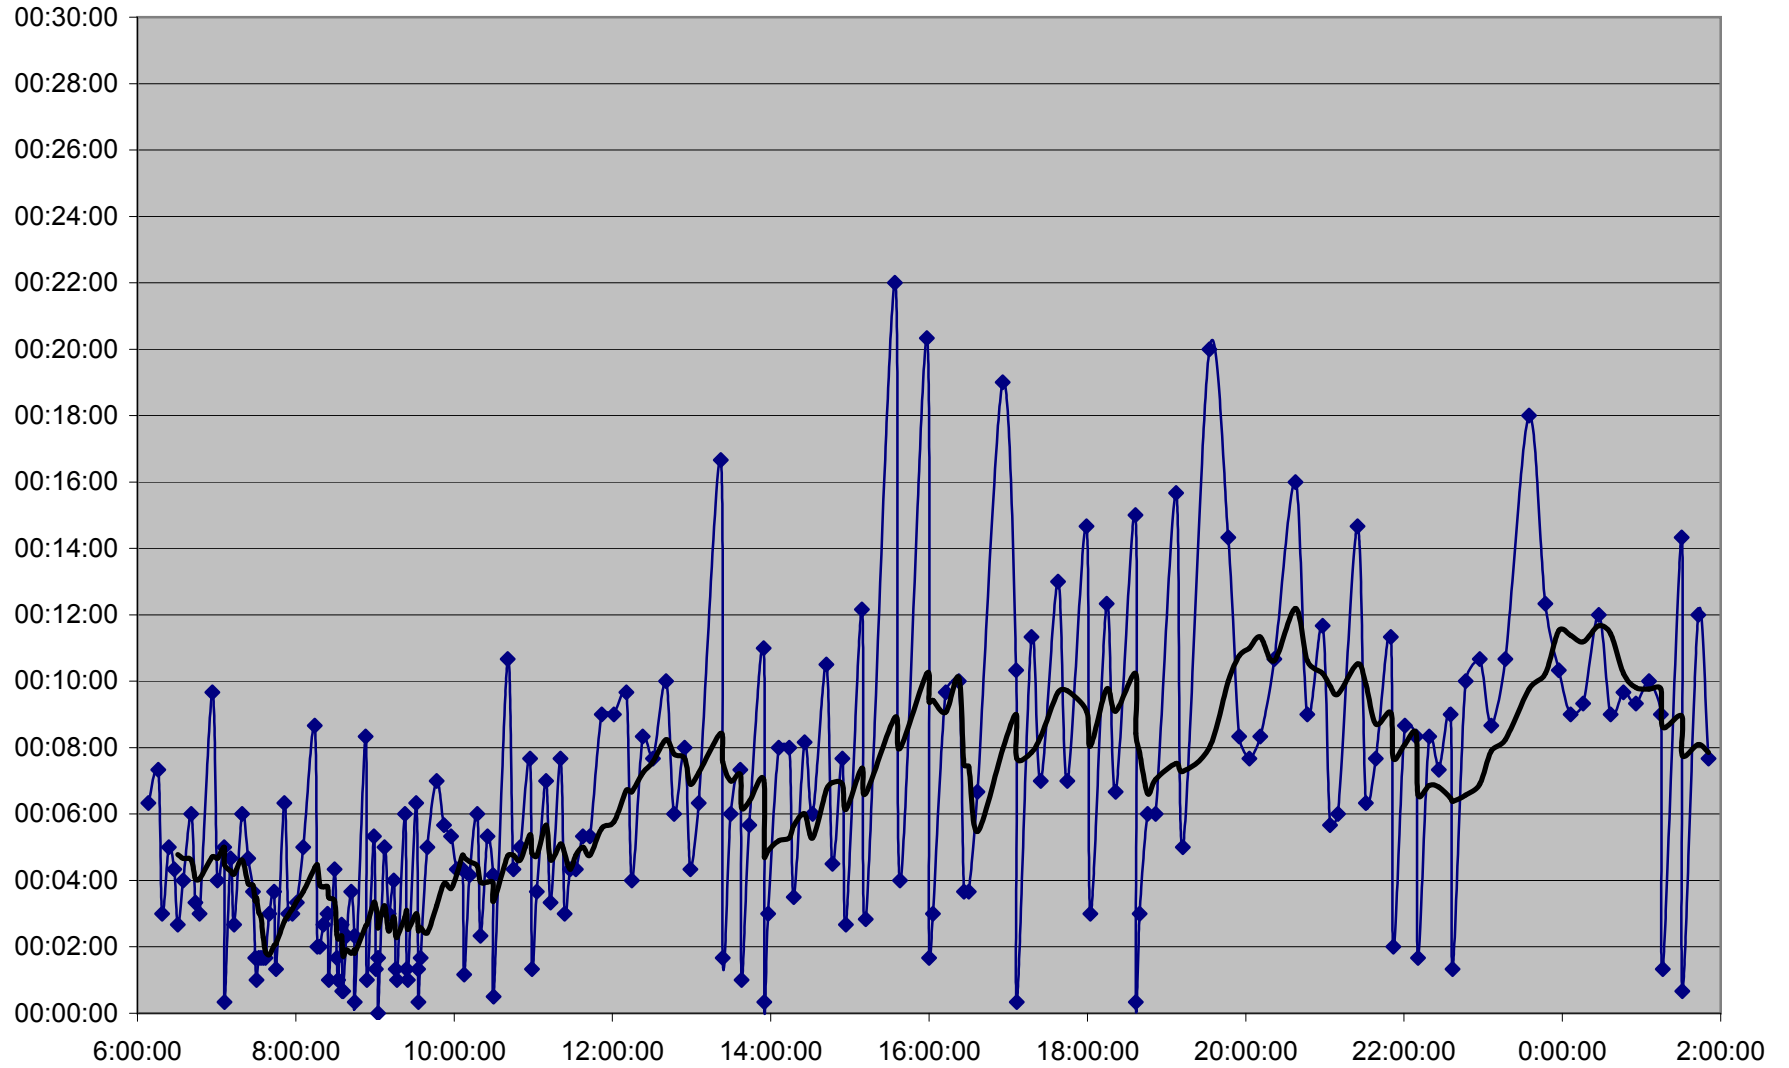

**KING Up 20061222 at Broadview Stn.**

**KING Up 20061222 at Wolfrey Ave.**

# KING Up 20061222 at River St.