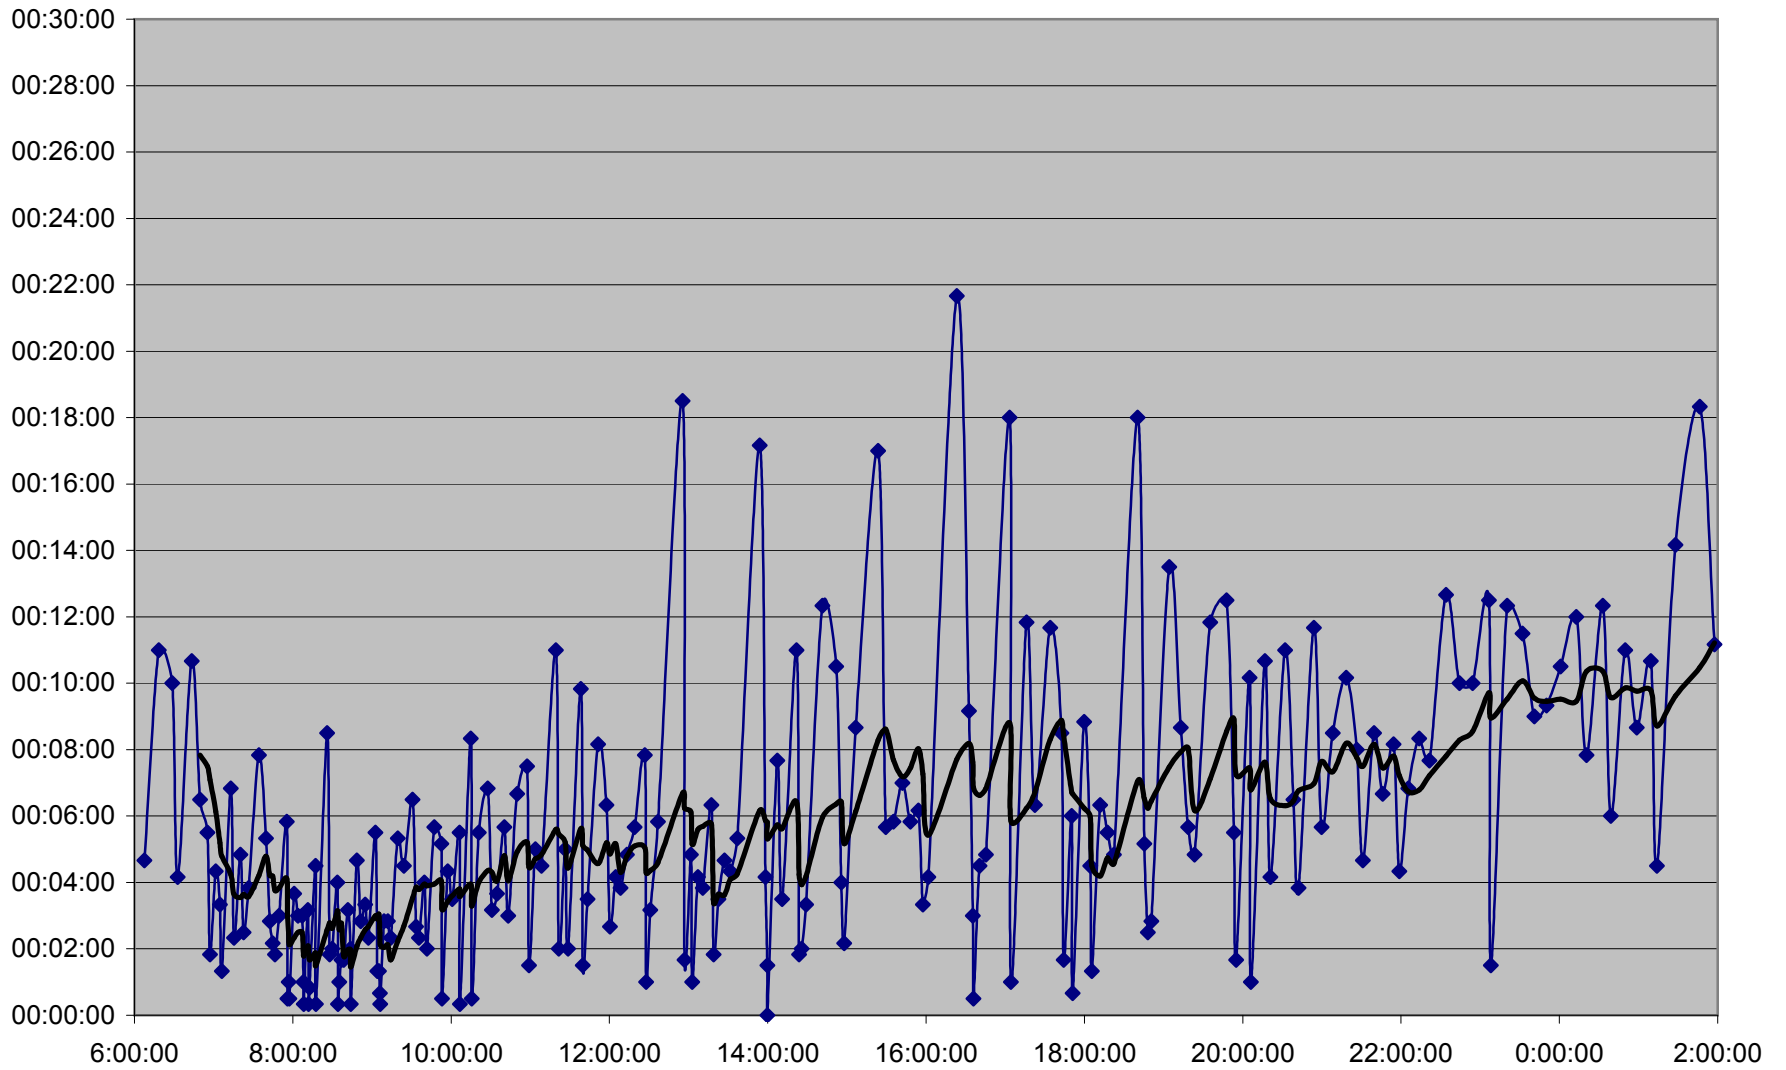

KING Down 20061222 at Broadview Stn.

KING Down 20061222 at Wolfrey Ave.

KING Down 20061222 at Dundas St. E.

KING Down 20061222 at River St.

KING Down 20061222 at Jarvis St.

KING Down 20061222 at Yonge St.

KING Down 20061222 at Peter St.

KING Down 20061222 at Portland St.

KING Down 20061222 at Crawford St.

KING Down 20061222 at Fraser Ave.

KING Down 20061222 at Jameson Ave.

KING Down 20061222 at Marion St.

KING Down 20061222 at Bloor St. W.