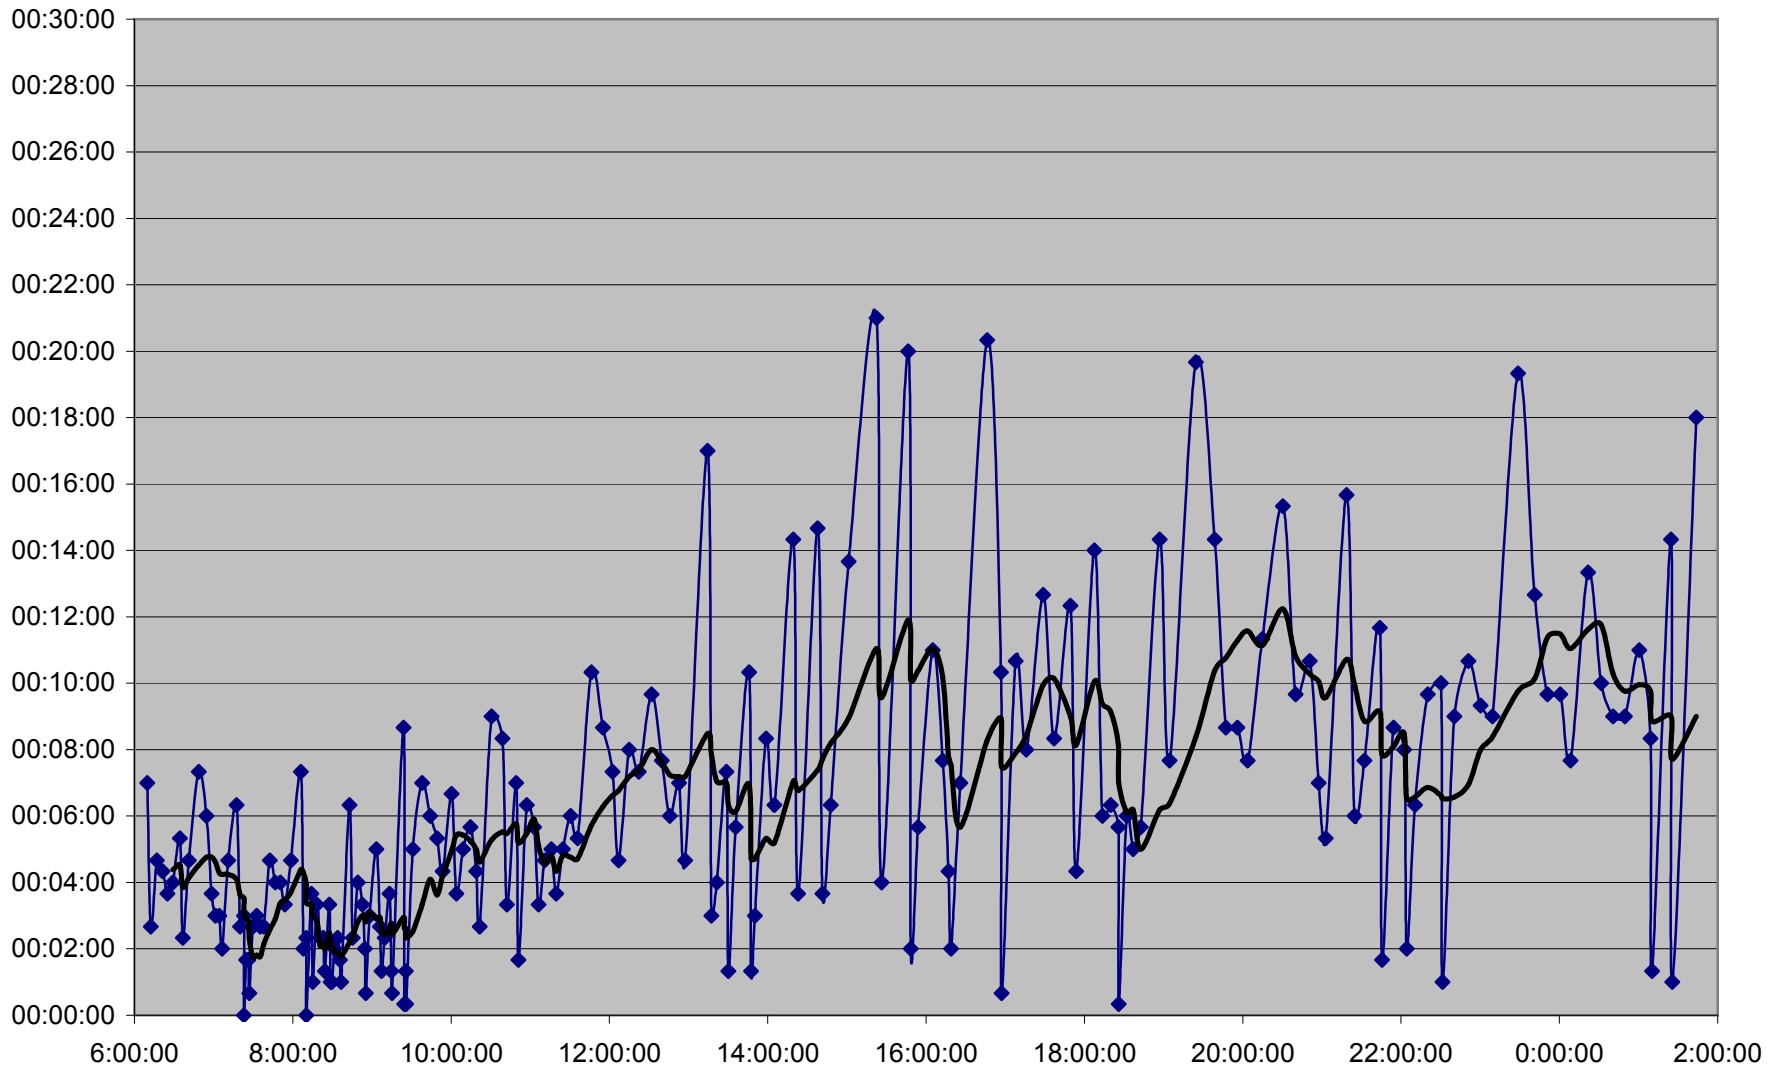

KING Down 20061222 at Broadview Stn.

KING Down 20061222 at Wolfrey Ave.

KING Down 20061222 at Dundas St. E.

KING Down 20061222 at River St.

KING Down 20061222 at Jarvis St.

KING Down 20061222 at Yonge St.

KING Down 20061222 at Peter St.

KING Down 20061222 at Portland St.

KING Down 20061222 at Crawford St.

KING Down 20061222 at Fraser Ave.

KING Down 20061222 at Jameson Ave.

KING Down 20061222 at Marion St.

KING Down 20061222 at Bloor St. W.