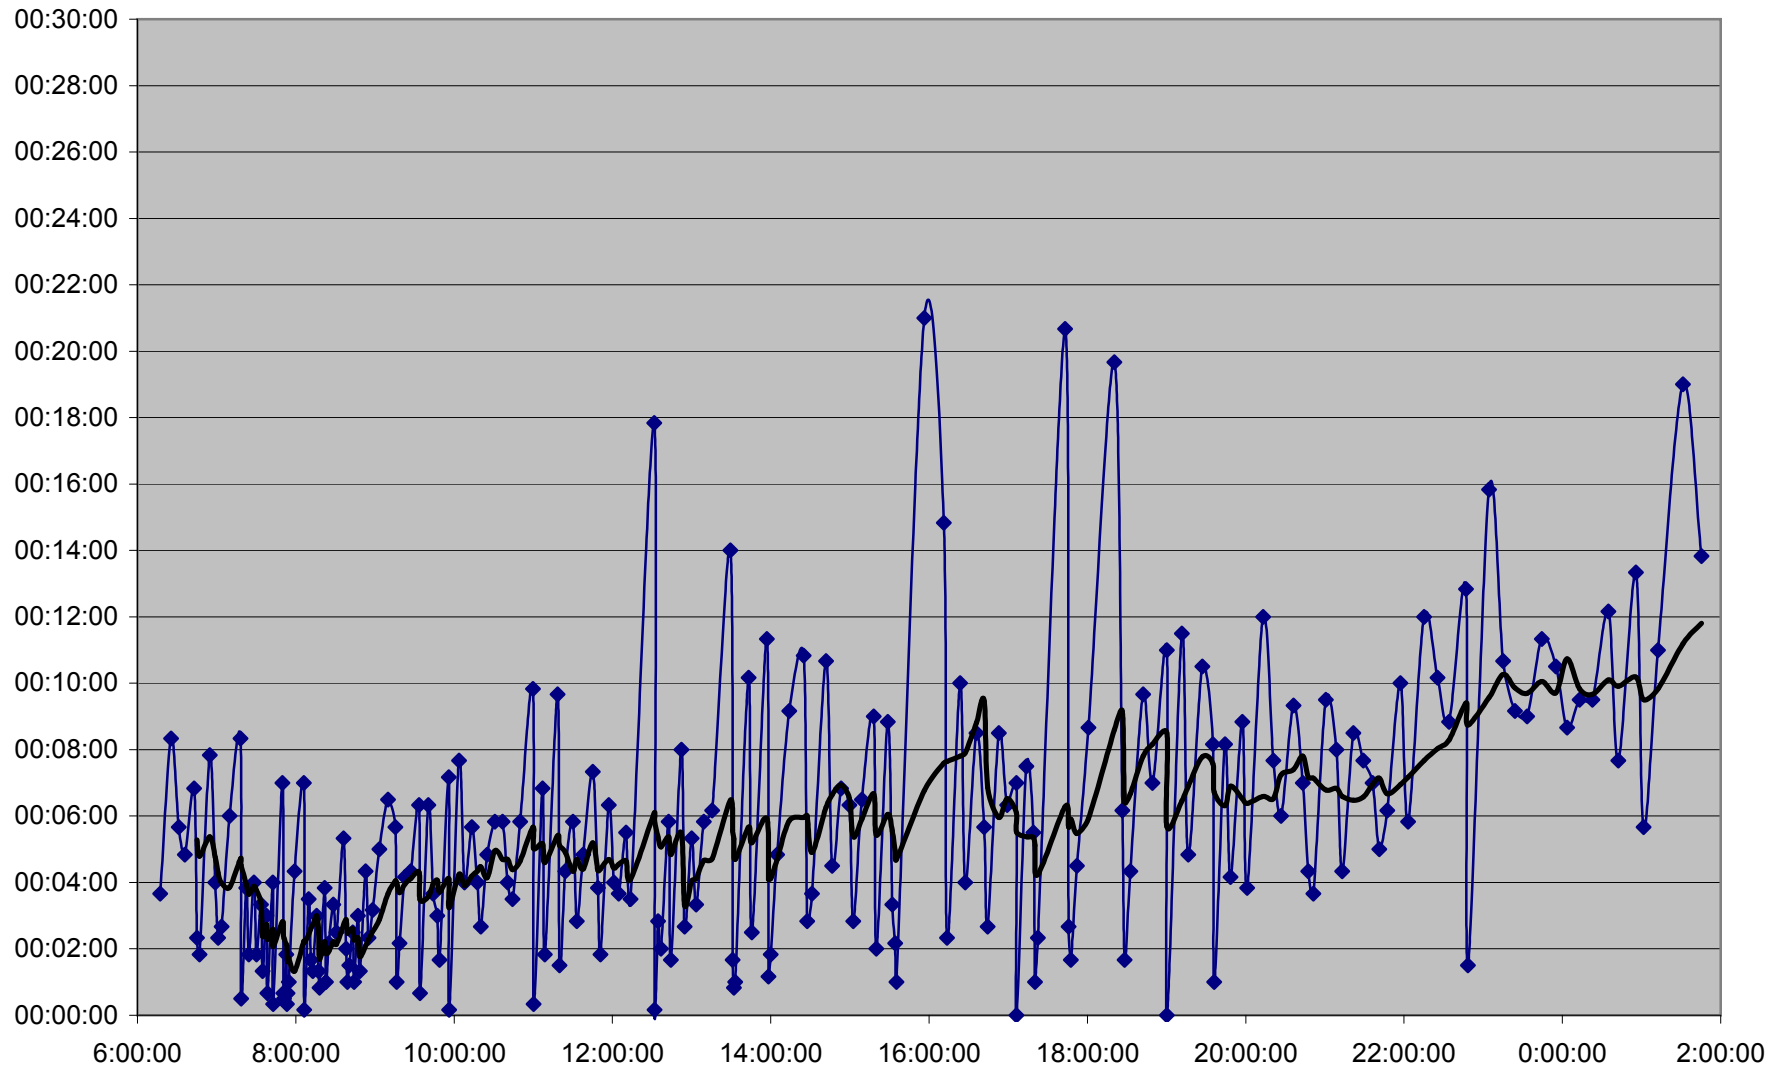

KING Down 20061222 at Broadview Stn.

KING Down 20061222 at Wolfrey Ave.

KING Down 20061222 at Dundas St. E.

KING Down 20061222 at River St.

KING Down 20061222 at Jarvis St.

KING Down 20061222 at Yonge St.

KING Down 20061222 at Peter St.

KING Down 20061222 at Portland St.

KING Down 20061222 at Crawford St.

KING Down 20061222 at Fraser Ave.

KING Down 20061222 at Jameson Ave.

KING Down 20061222 at Marion St.

KING Down 20061222 at Bloor St. W.