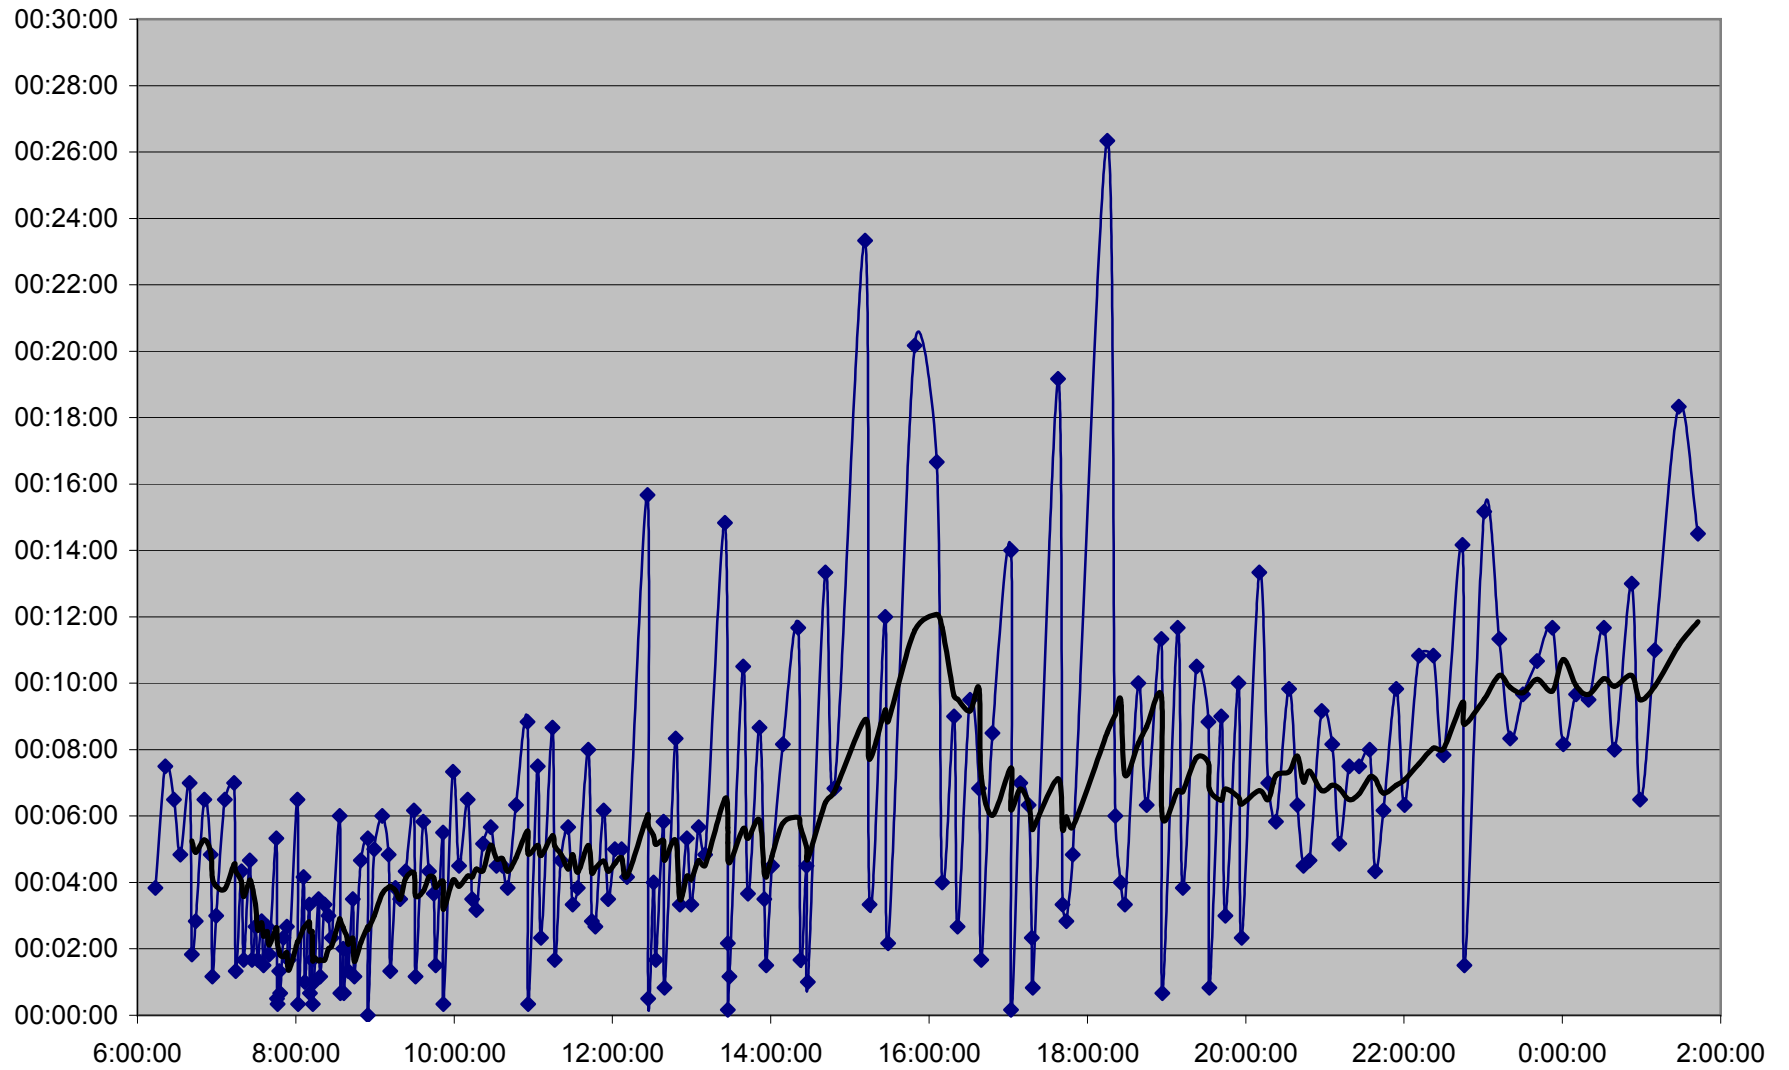

KING Down 20061222 at Portland St.

KING Down 20061222 at Crawford St.

KING Down 20061222 at Fraser Ave.

KING Down 20061222 at Jameson Ave.

KING Down 20061222 at Marion St.

KING Down 20061222 at Bloor St. W.