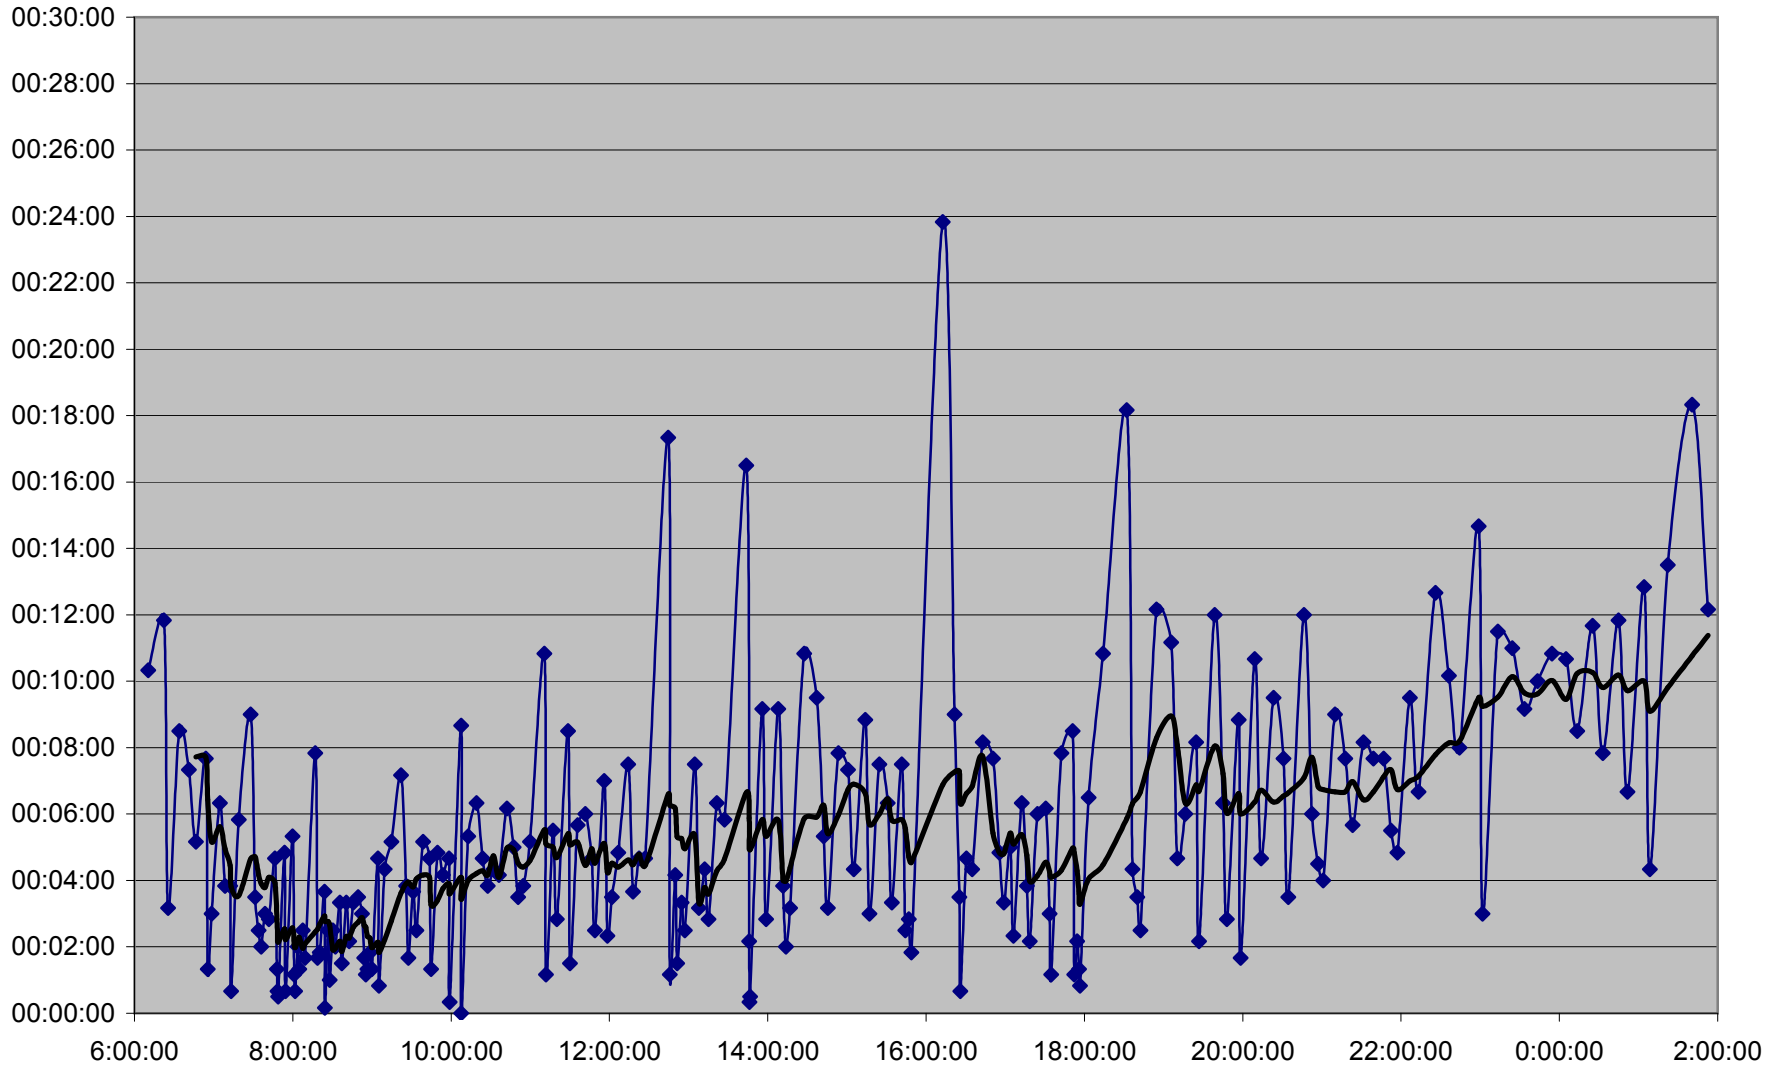

KING Down 20061222 at Broadview Stn.

KING Down 20061222 at Wolfrey Ave.

KING Down 20061222 at Dundas St. E.

KING Down 20061222 at River St.

KING Down 20061222 at Jarvis St.

KING Down 20061222 at Yonge St.

KING Down 20061222 at Peter St.

KING Down 20061222 at Portland St.

KING Down 20061222 at Crawford St.

KING Down 20061222 at Fraser Ave.

KING Down 20061222 at Jameson Ave.

KING Down 20061222 at Marion St.

KING Down 20061222 at Bloor St. W.