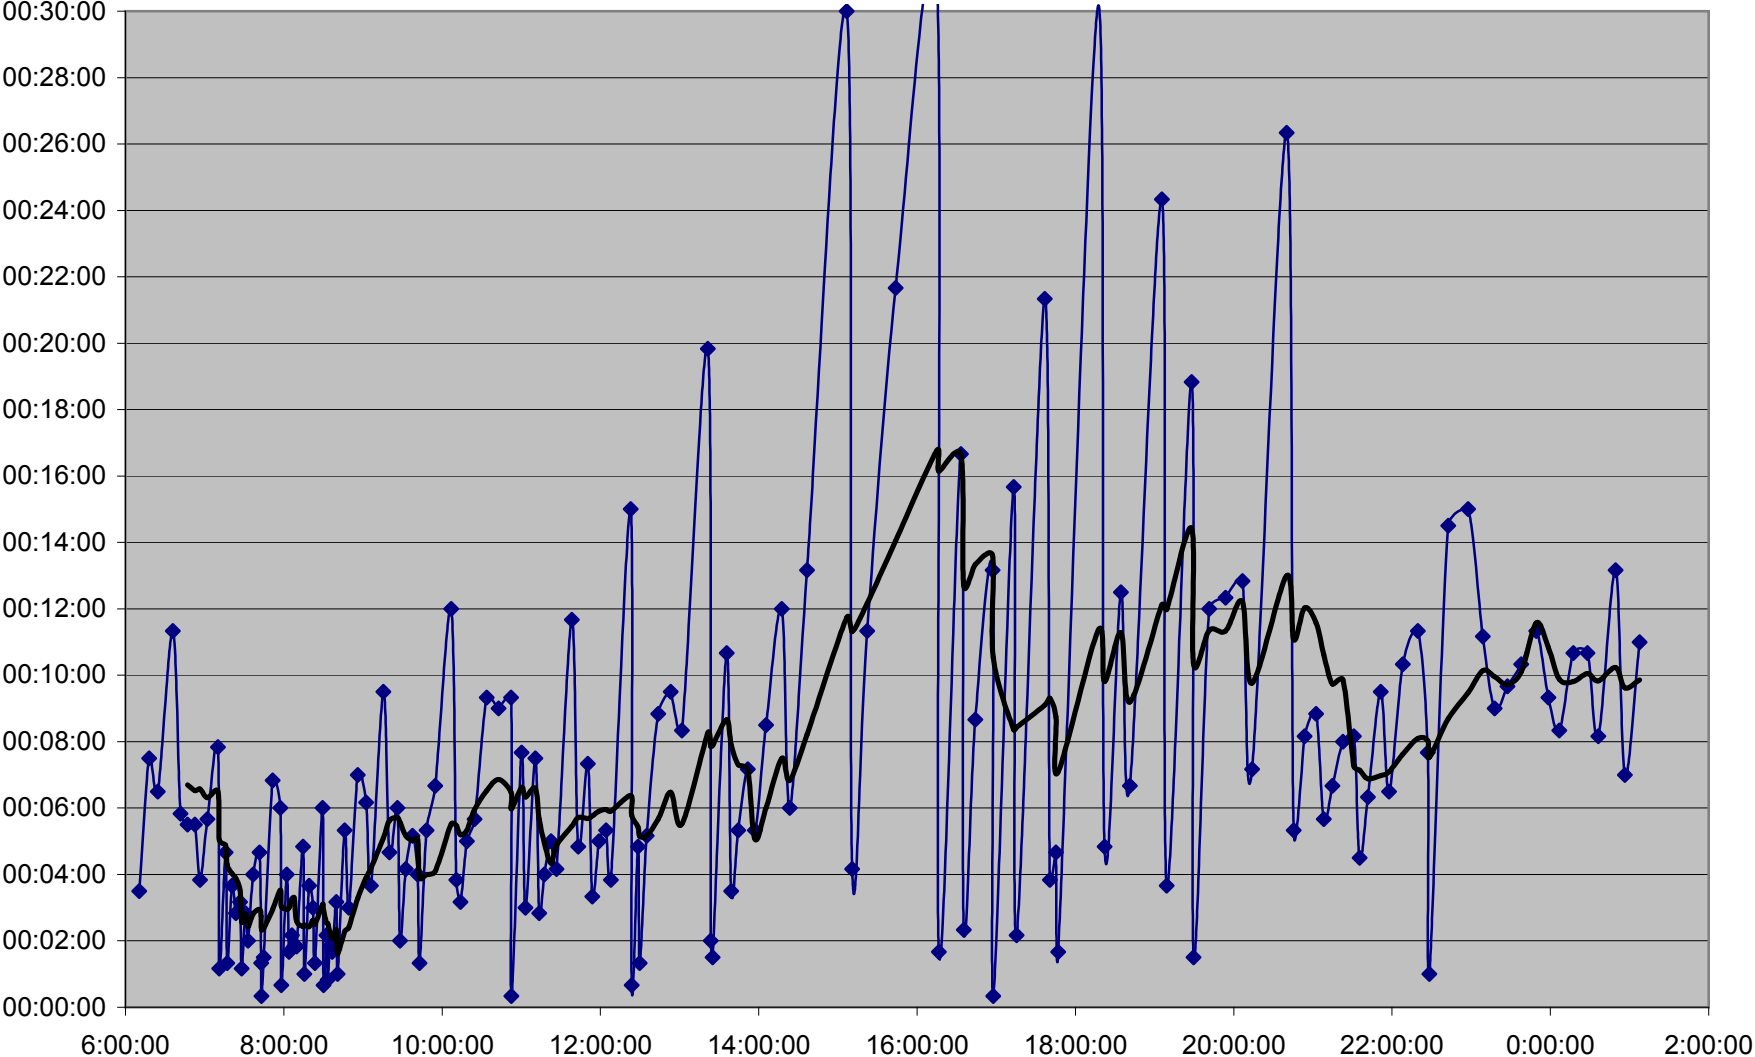

KING Down 20061222 at Portland St.

KING Down 20061222 at Crawford St.

KING Down 20061222 at Fraser Ave.

KING Down 20061222 at Jameson Ave.

KING Down 20061222 at Marion St.

KING Down 20061222 at Bloor St. W.