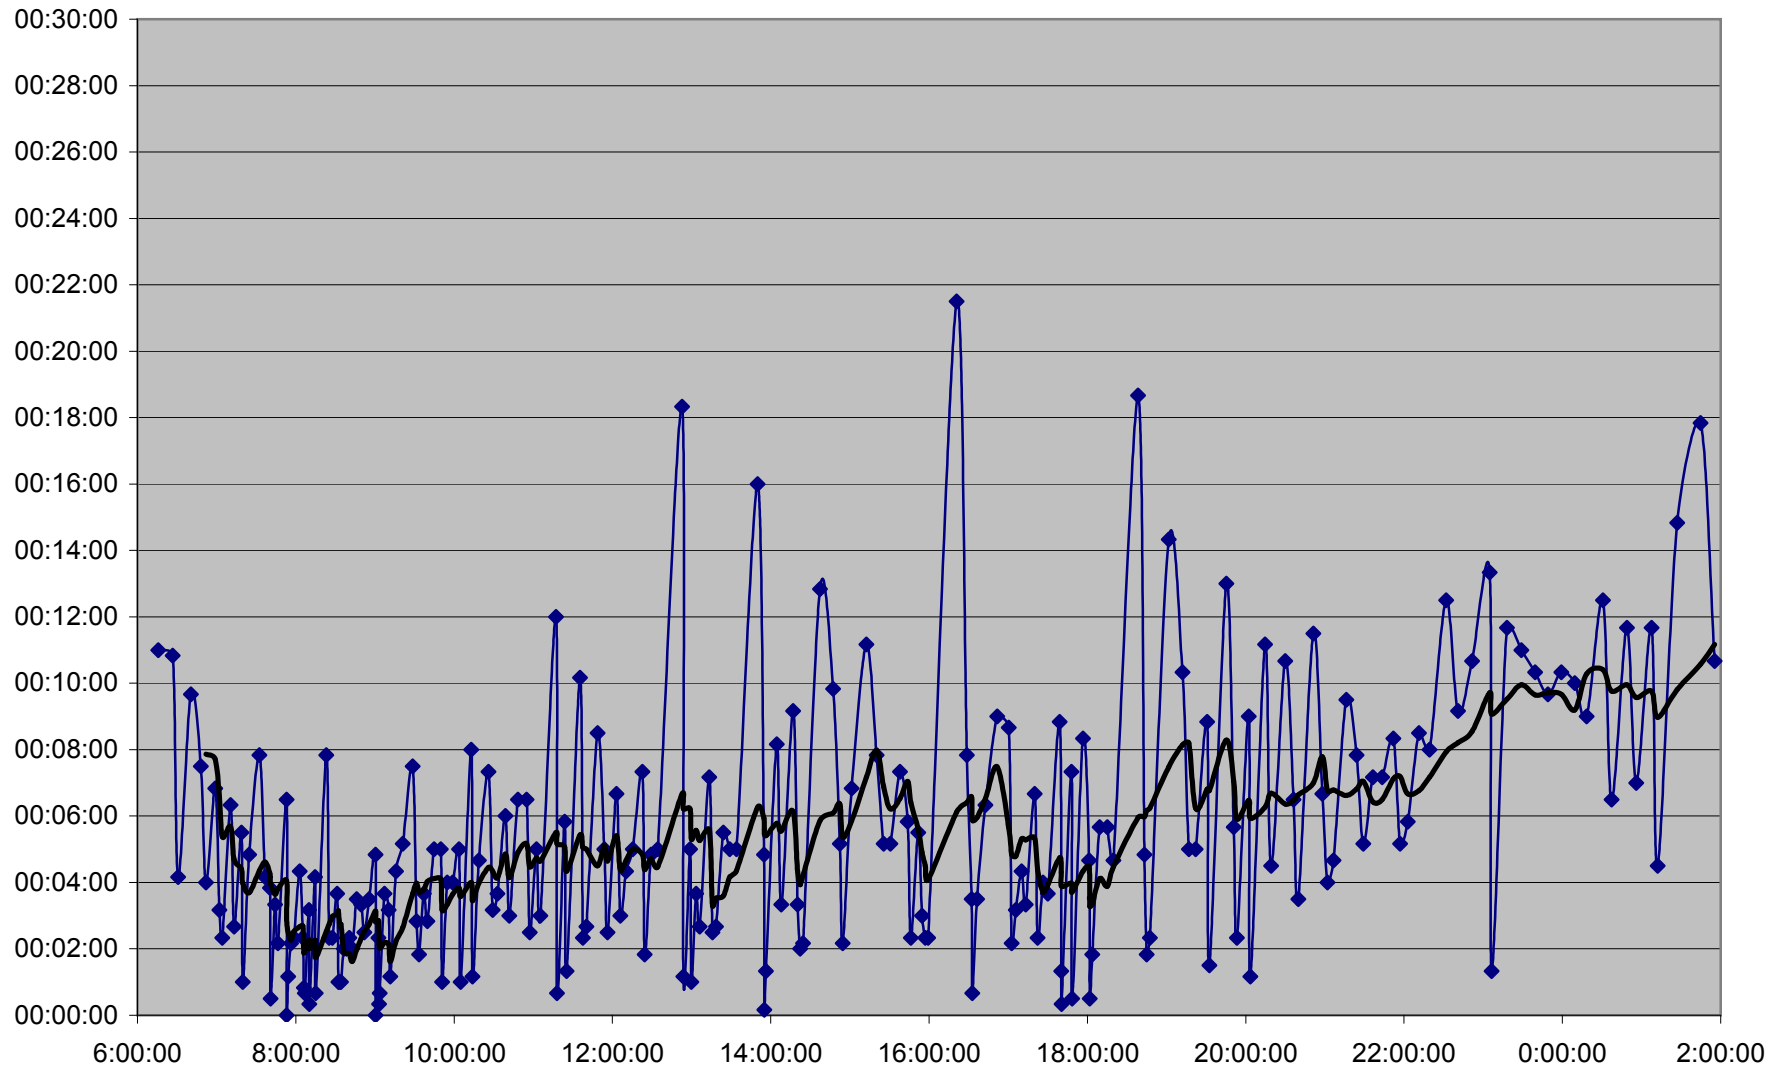

KING Down 20061222 at Broadview Stn.

KING Down 20061222 at Wolfrey Ave.

KING Down 20061222 at Dundas St. E.

KING Down 20061222 at River St.

KING Down 20061222 at Jarvis St.

KING Down 20061222 at Yonge St.

KING Down 20061222 at Peter St.

KING Down 20061222 at Portland St.

KING Down 20061222 at Crawford St.

KING Down 20061222 at Fraser Ave.

KING Down 20061222 at Jameson Ave.

KING Down 20061222 at Marion St.

KING Down 20061222 at Bloor St. W.