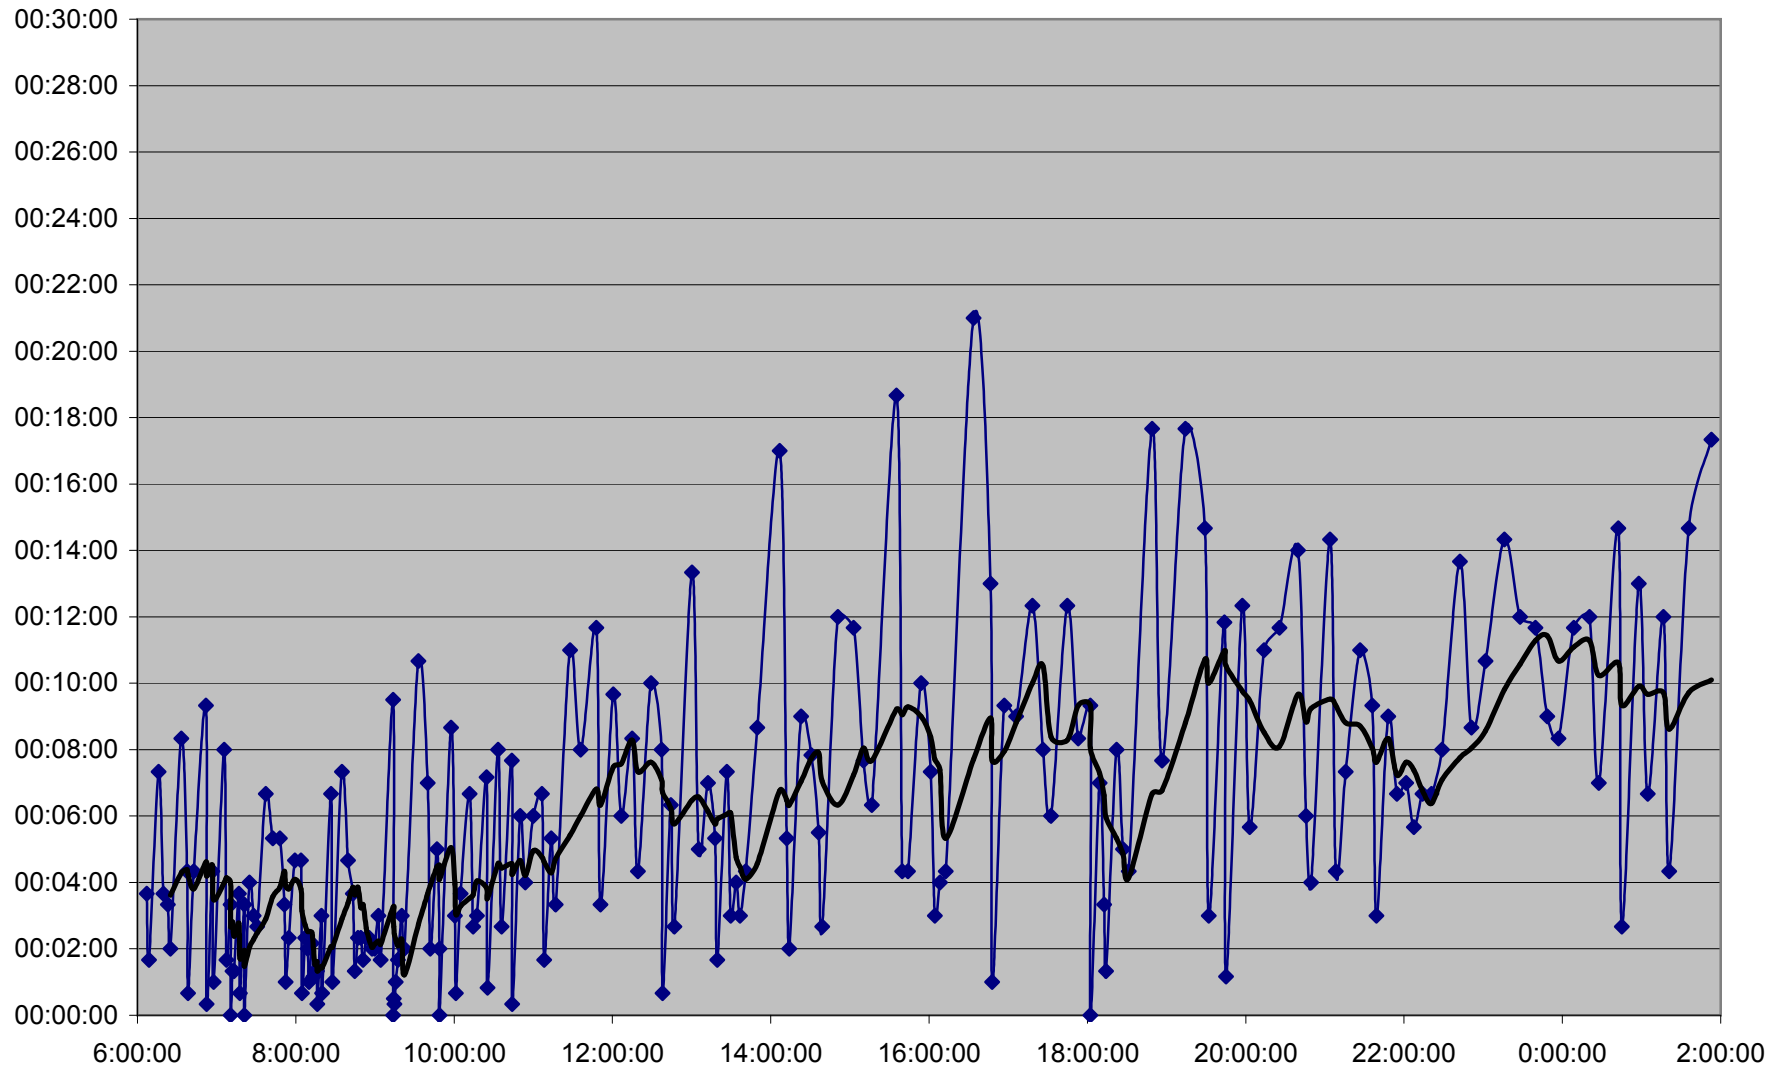

KING Down 20061222 at Broadview Stn.

KING Down 20061222 at Wolfrey Ave.

KING Down 20061222 at Dundas St. E.

KING Down 20061222 at River St.

KING Down 20061222 at Jarvis St.

KING Down 20061222 at Yonge St.

KING Down 20061222 at Peter St.

KING Down 20061222 at Portland St.

KING Down 20061222 at Crawford St.

KING Down 20061222 at Fraser Ave.

KING Down 20061222 at Jameson Ave.

KING Down 20061222 at Marion St.

KING Down 20061222 at Bloor St. W.