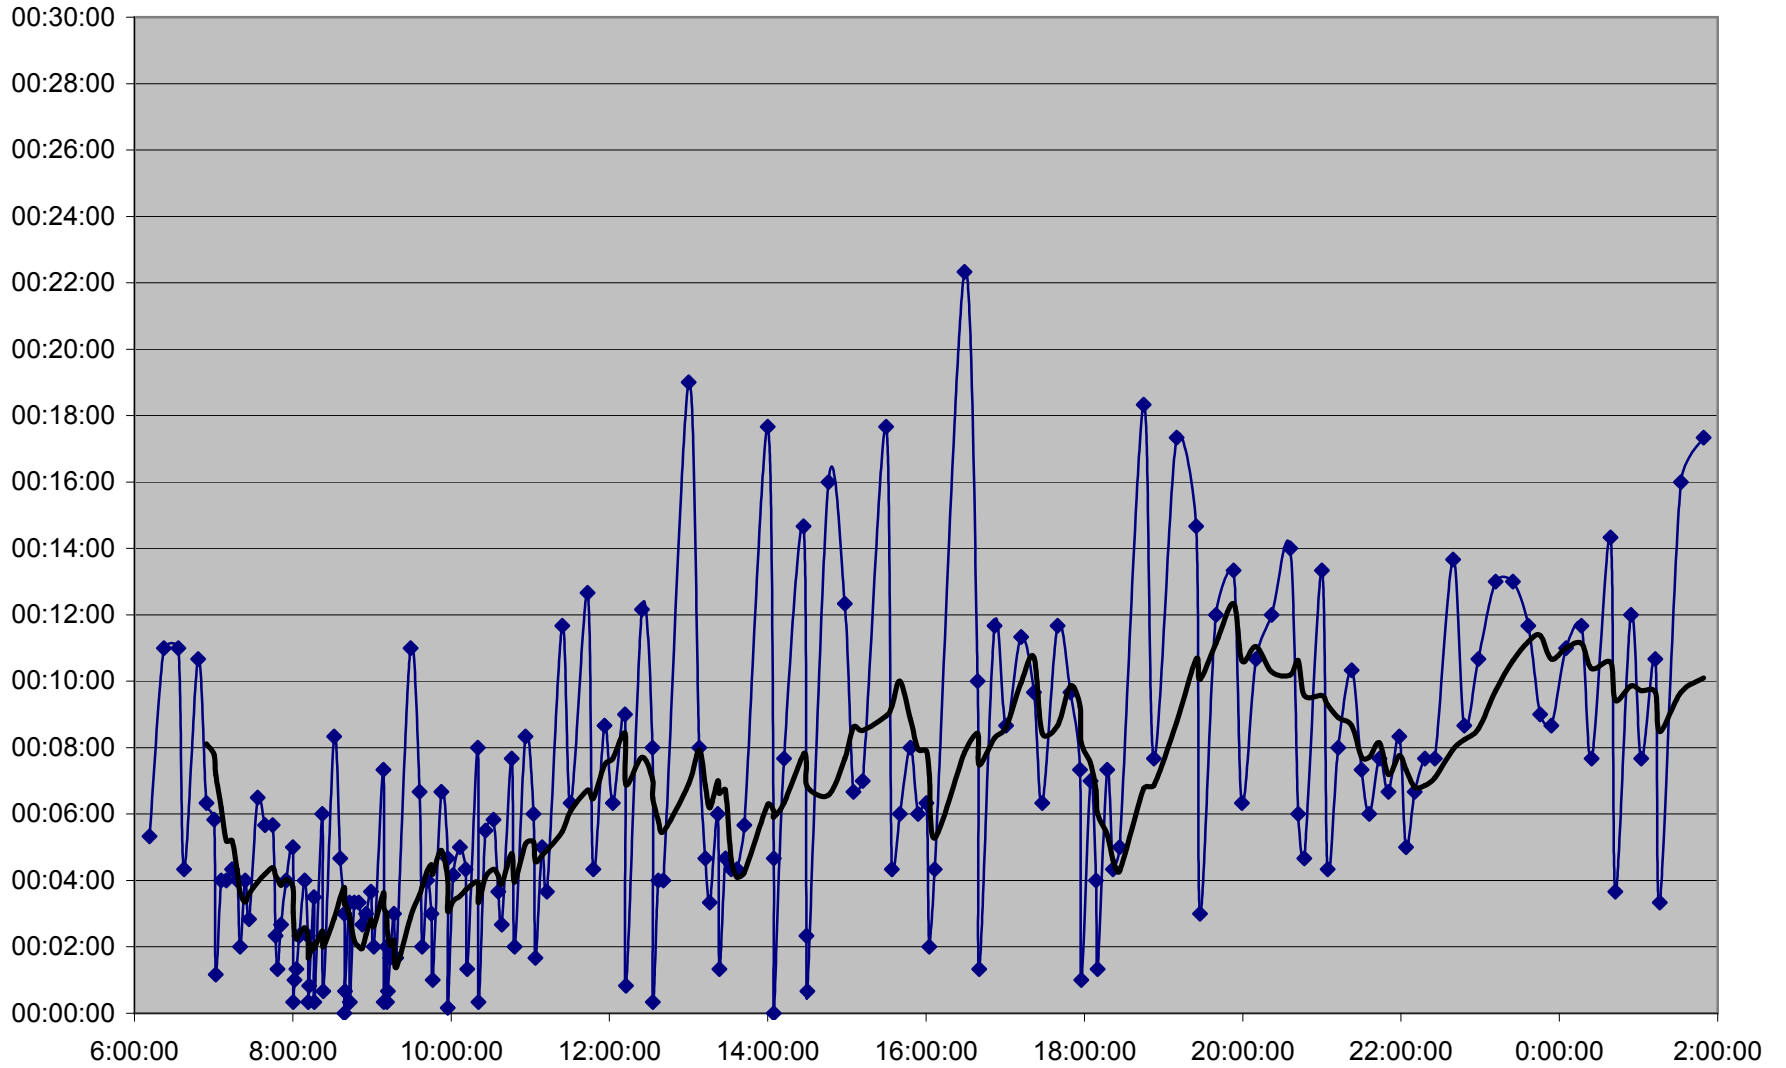

KING Down 20061222 at Broadview Stn.

KING Down 20061222 at Wolfrey Ave.

KING Down 20061222 at Dundas St. E.

KING Down 20061222 at River St.

KING Down 20061222 at Jarvis St.

KING Down 20061222 at Yonge St.

KING Down 20061222 at Peter St.

KING Down 20061222 at Portland St.

KING Down 20061222 at Crawford St.

KING Down 20061222 at Fraser Ave.

KING Down 20061222 at Jameson Ave.

KING Down 20061222 at Marion St.

KING Down 20061222 at Bloor St. W.