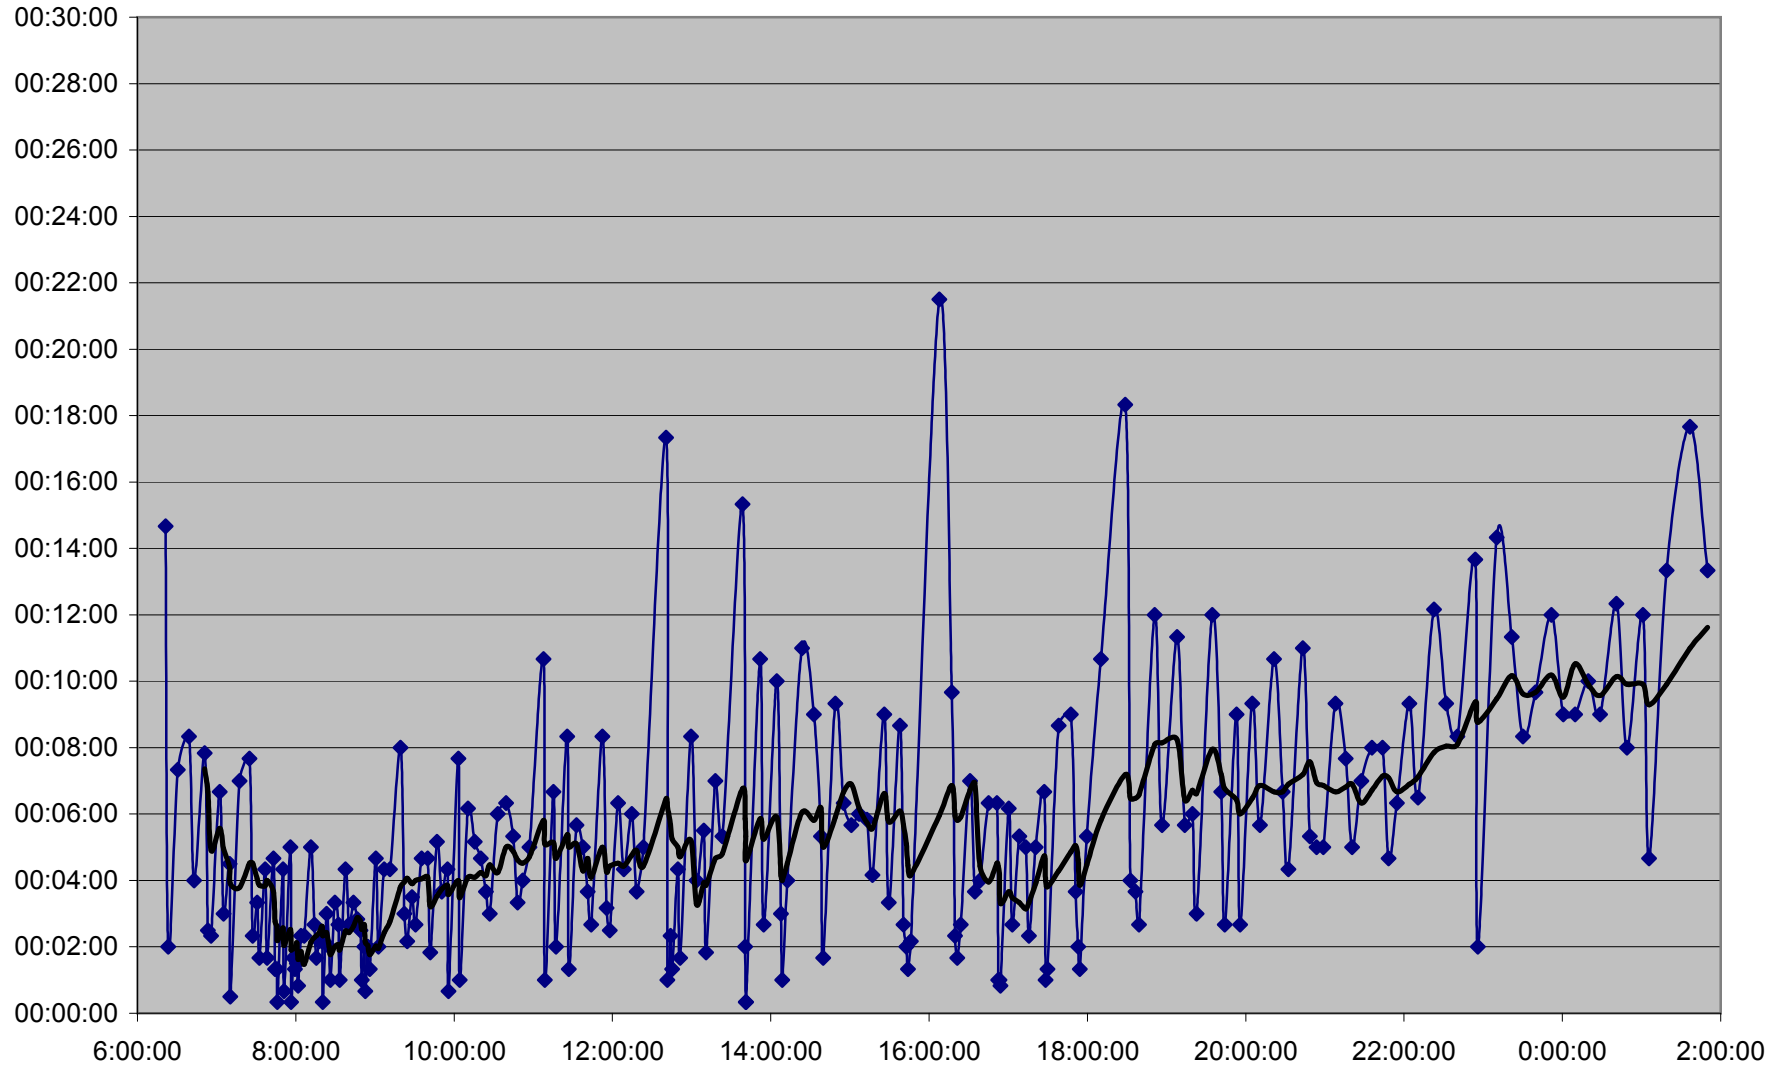

KING Down 20061222 at Broadview Stn.

KING Down 20061222 at Wolfrey Ave.

KING Down 20061222 at Dundas St. E.

KING Down 20061222 at River St.

KING Down 20061222 at Jarvis St.

KING Down 20061222 at Yonge St.

KING Down 20061222 at Peter St.

KING Down 20061222 at Portland St.

KING Down 20061222 at Crawford St.

KING Down 20061222 at Fraser Ave.

KING Down 20061222 at Jameson Ave.

KING Down 20061222 at Marion St.

KING Down 20061222 at Bloor St. W.