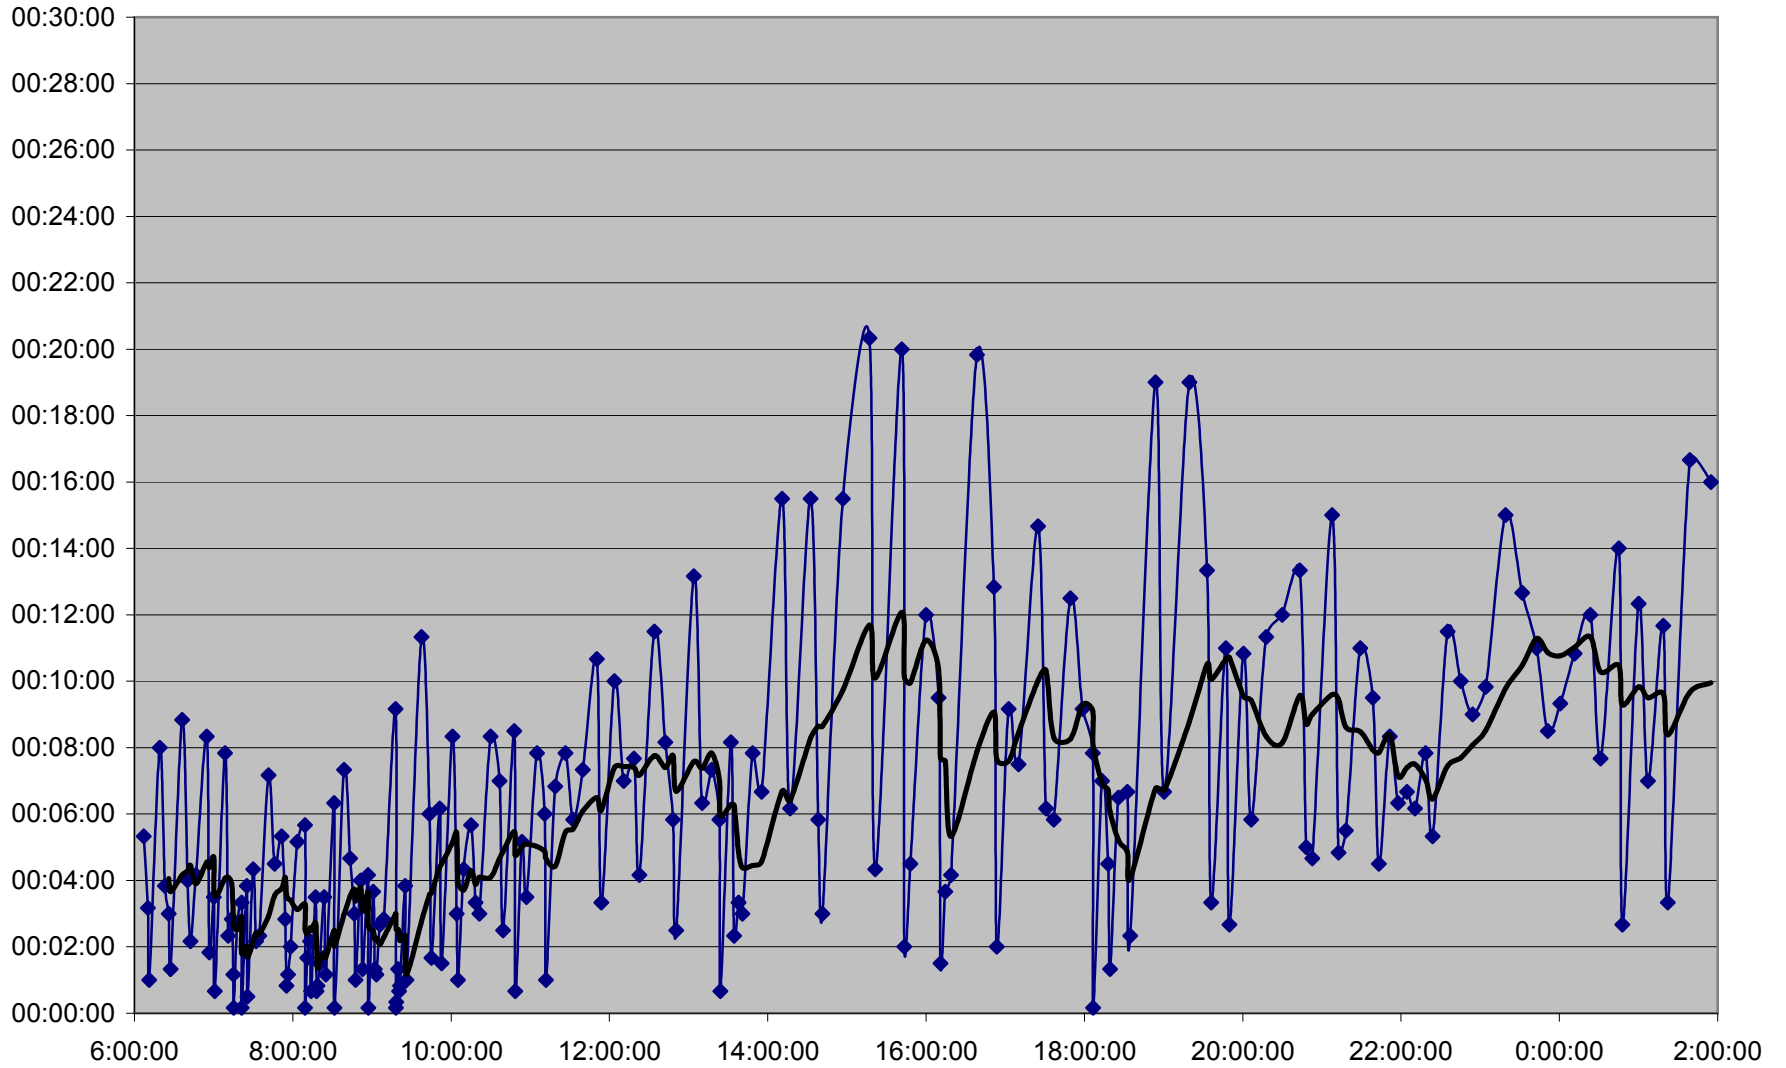

KING Down 20061222 at Broadview Stn.

KING Down 20061222 at Wolfrey Ave.

KING Down 20061222 at Dundas St. E.

KING Down 20061222 at River St.

KING Down 20061222 at Jarvis St.

KING Down 20061222 at Yonge St.

KING Down 20061222 at Peter St.

KING Down 20061222 at Portland St.

KING Down 20061222 at Crawford St.

KING Down 20061222 at Fraser Ave.

KING Down 20061222 at Jameson Ave.

KING Down 20061222 at Marion St.

KING Down 20061222 at Bloor St. W.