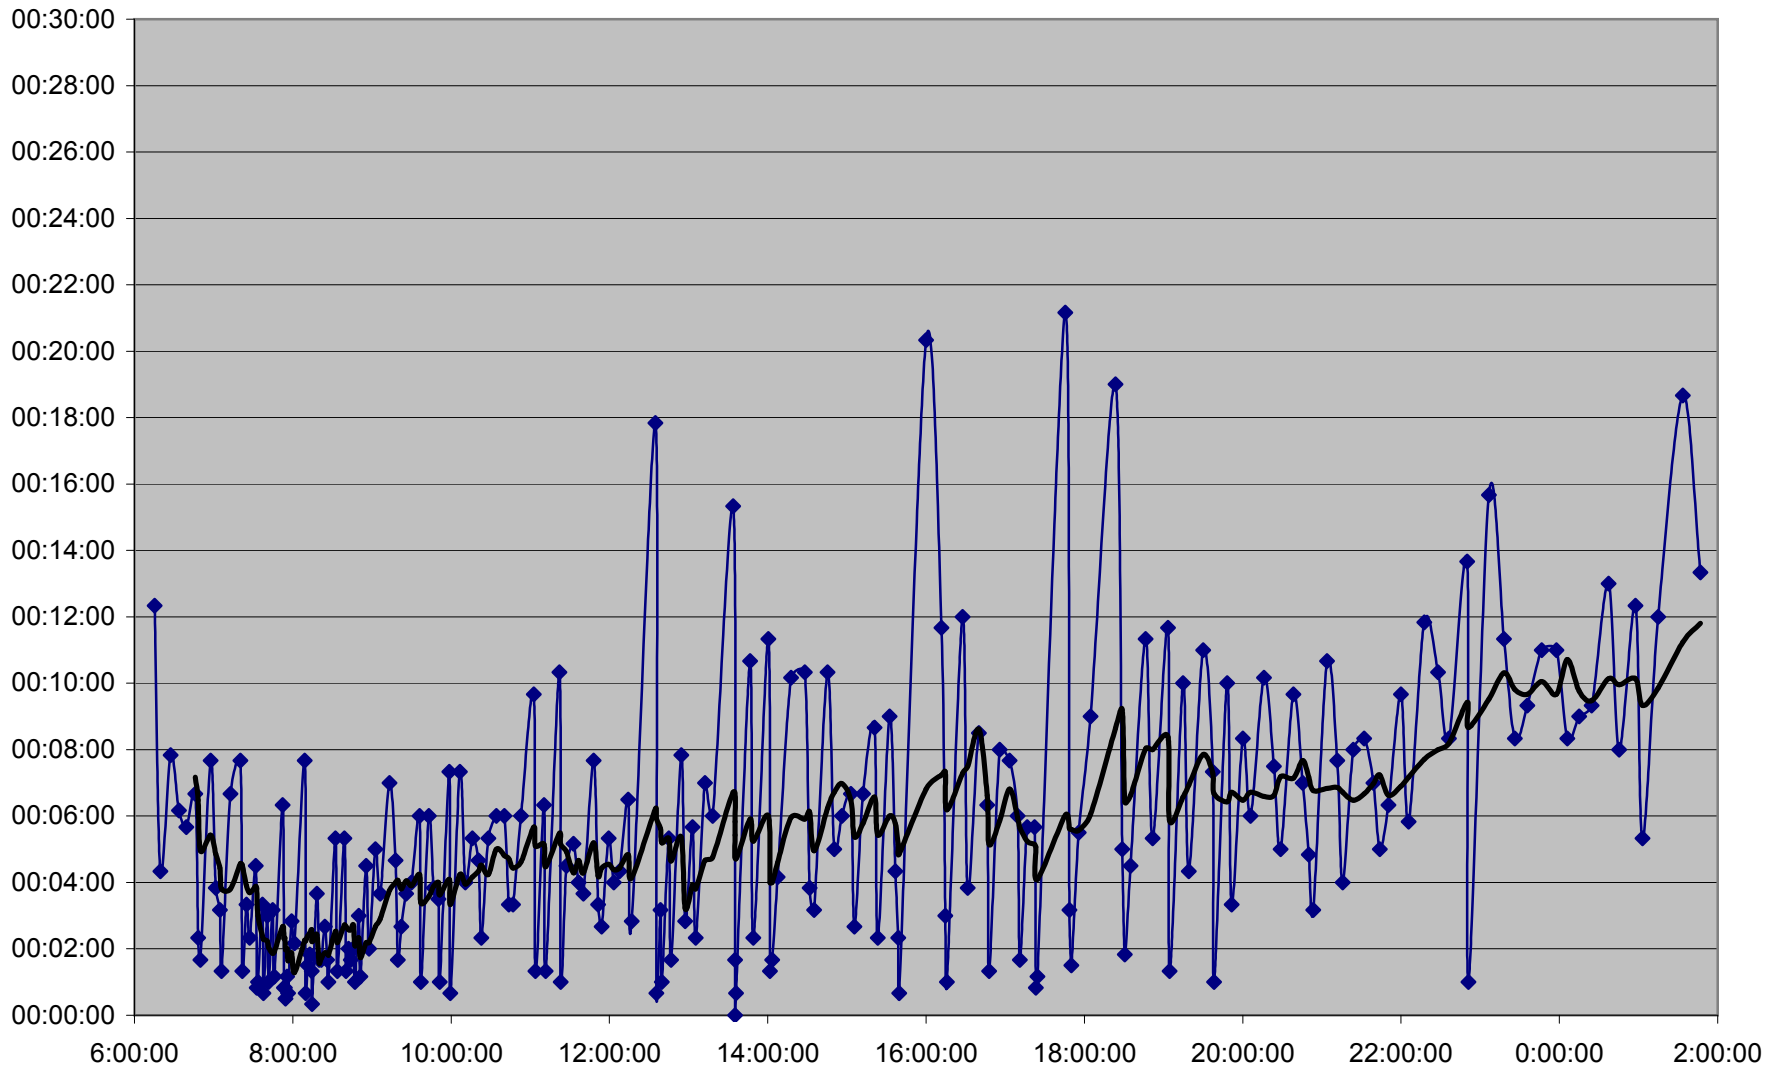

KING Down 20061222 at Broadview Stn.

KING Down 20061222 at Wolfrey Ave.

KING Down 20061222 at Dundas St. E.

KING Down 20061222 at River St.

KING Down 20061222 at Jarvis St.

KING Down 20061222 at Yonge St.

KING Down 20061222 at Peter St.

KING Down 20061222 at Portland St.

KING Down 20061222 at Crawford St.

KING Down 20061222 at Fraser Ave.

KING Down 20061222 at Jameson Ave.

KING Down 20061222 at Marion St.

KING Down 20061222 at Bloor St. W.